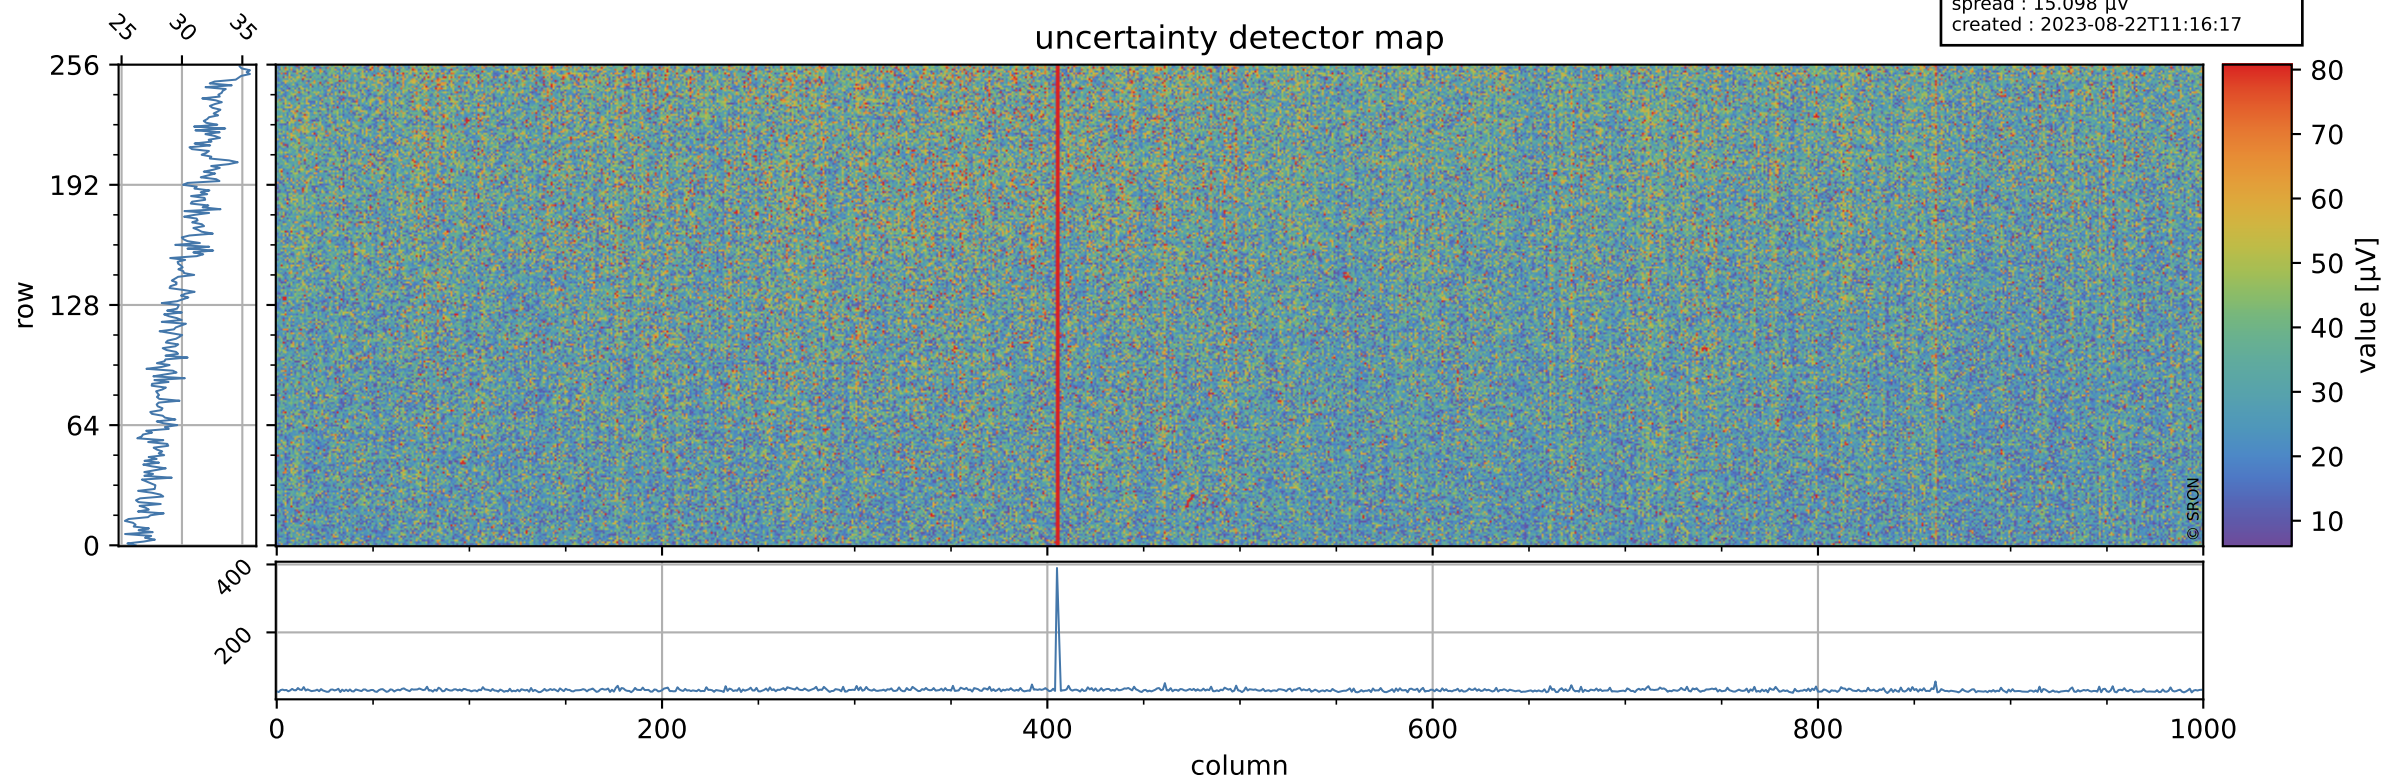

Tropomi SWIR offset (beta nominal)

orbits : 20 in [25282, 25327]
coverage : 2022-08-30 / 2022-09-02
median : 0.52592 V
spread : 0.035911 V
created : 2023-08-22T11:16:16

value detector map

Tropomi SWIR offset (beta nominal)

orbits : 20 in [25282, 25327]
coverage : 2022-08-30 / 2022-09-02
median : 30.216 μV
spread : 15.098 μV
created : 2023-08-22T11:16:17

Tropomi SWIR offset (beta nominal)

orbits : 20 in [25282, 25327]
coverage : 2022-08-30 / 2022-09-02
median : -0.085024 mV
spread : 0.40154 mV
created : 2023-08-22T11:16:17

value compared with SWIR offset CKD

Tropomi SWIR offset (beta nominal) ground-tracks of Sentinel-5P

orbits : 20 in [25282, 25327]
coverage : 2022-08-30 / 2022-09-02
created : 2023-08-22T11:16:17

Tropomi SWIR offset (beta nominal)

orbits : [1867, 25327]
coverage : 2018-02-20 / 2022-09-02
created : 2023-08-22T11:16:17

trend of detector median & temperatures