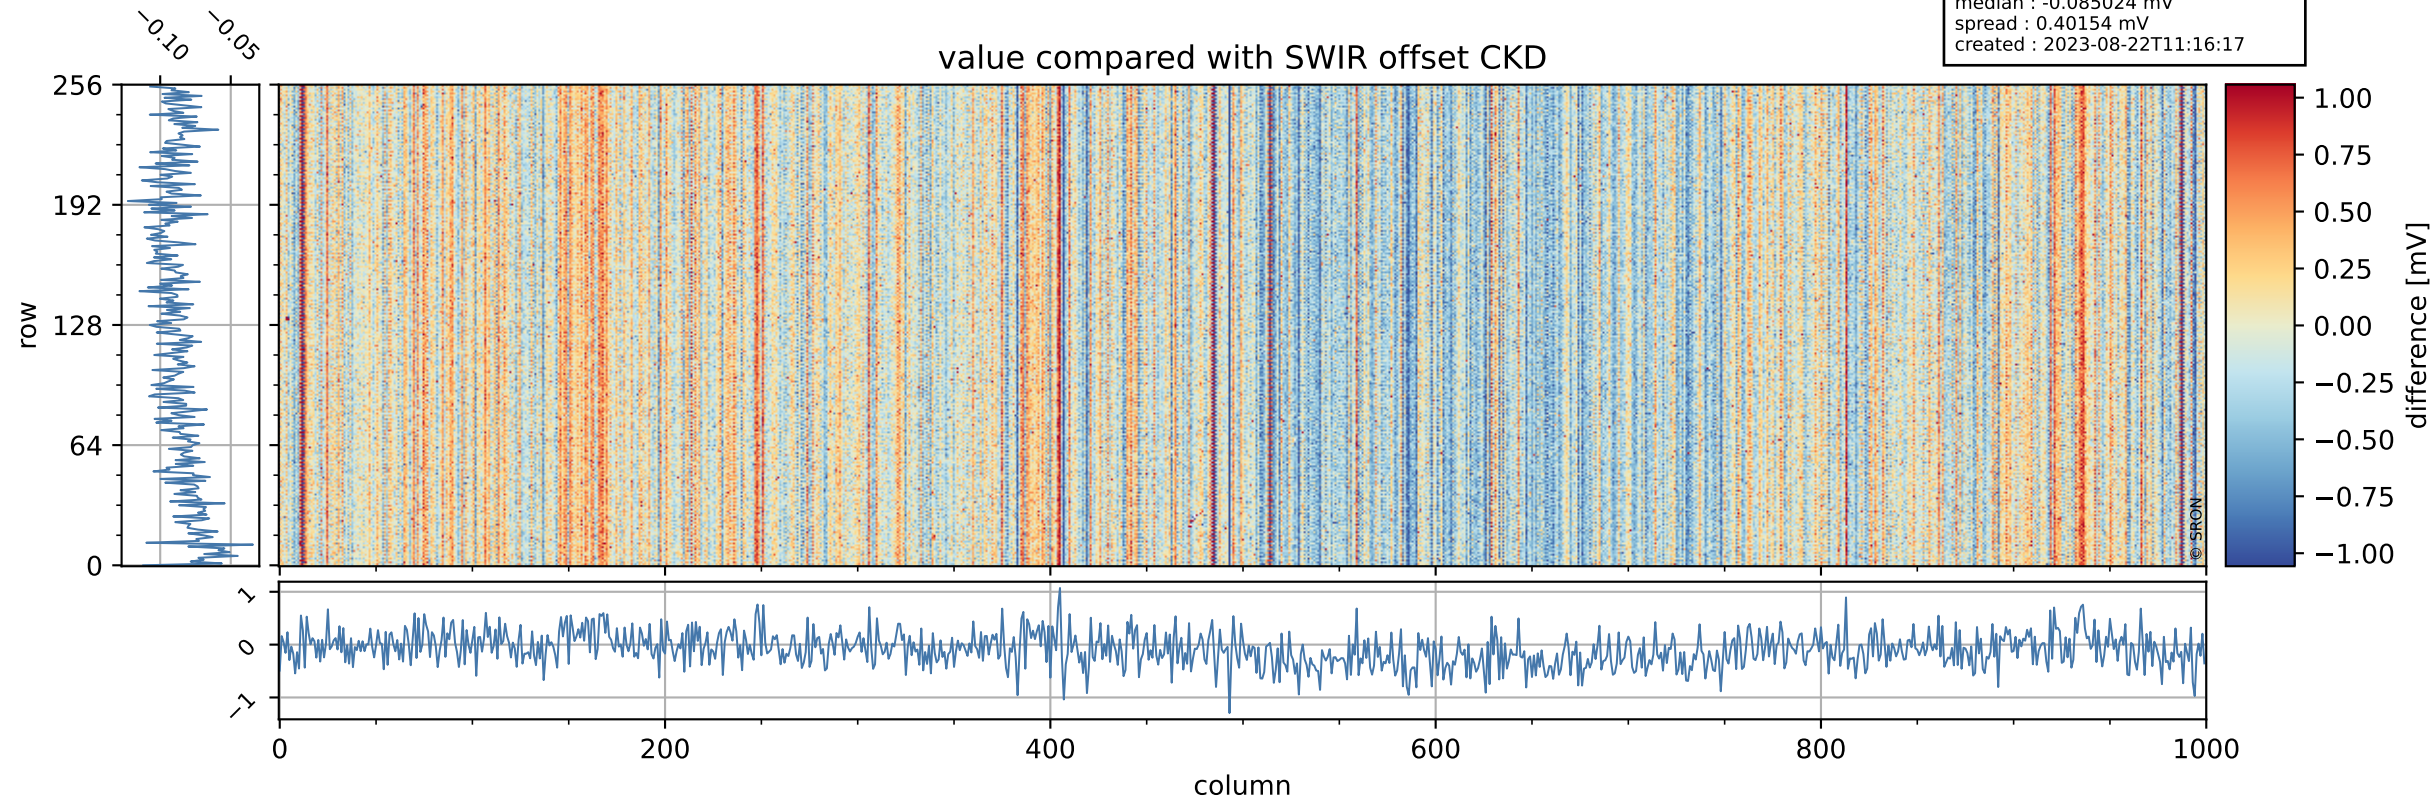

Tropomi SWIR offset (beta nominal)

orbits : 20 in [25282, 25327]
coverage : 2022-08-30 / 2022-09-02
median : 0.52592 V
spread : 0.035911 V
created : 2023-08-22T11:16:16

value detector map

Tropomi SWIR offset (beta nominal)

orbits : 20 in [25282, 25327]
coverage : 2022-08-30 / 2022-09-02
median : 30.216 μV
spread : 15.098 μV
created : 2023-08-22T11:16:17

Tropomi SWIR offset (beta nominal)

orbits : 20 in [25282, 25327]
coverage : 2022-08-30 / 2022-09-02
median : -0.085024 mV
spread : 0.40154 mV
created : 2023-08-22T11:16:17

value compared with SWIR offset CKD

Tropomi SWIR offset (beta nominal) ground-tracks of Sentinel-5P

orbits : 20 in [25282, 25327]
coverage : 2022-08-30 / 2022-09-02
created : 2023-08-22T11:16:17

Tropomi SWIR offset (beta nominal)

orbits : [1867, 25327]
coverage : 2018-02-20 / 2022-09-02
created : 2023-08-22T11:16:17

trend of detector median & temperatures