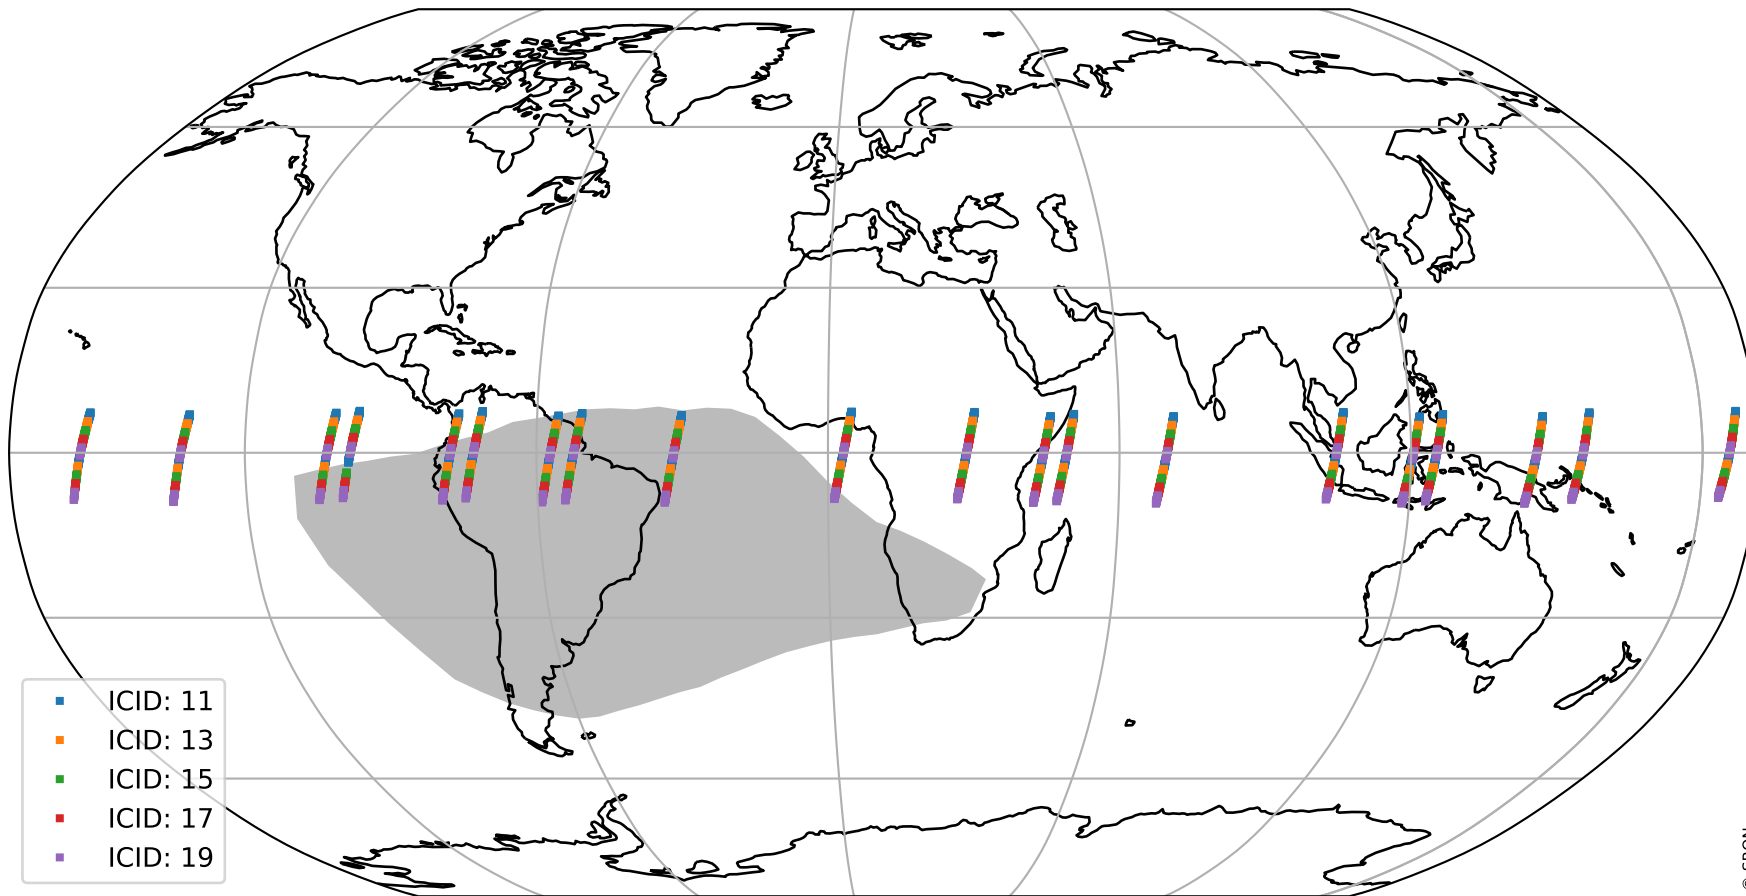

Tropomi SWIR offset (beta nominal)

orbits : 20 in [25282, 25327]
coverage : 2022-08-30 / 2022-09-02
median : 0.52592 V
spread : 0.035911 V
created : 2023-08-22T11:16:16

value detector map

Tropomi SWIR offset (beta nominal)

orbits : 20 in [25282, 25327]
coverage : 2022-08-30 / 2022-09-02
median : 30.216 μV
spread : 15.098 μV
created : 2023-08-22T11:16:17

Tropomi SWIR offset (beta nominal)

orbits : 20 in [25282, 25327]
coverage : 2022-08-30 / 2022-09-02
median : -0.085024 mV
spread : 0.40154 mV
created : 2023-08-22T11:16:17

value compared with SWIR offset CKD

Tropomi SWIR offset (beta nominal) ground-tracks of Sentinel-5P

orbits : 20 in [25282, 25327]
coverage : 2022-08-30 / 2022-09-02
created : 2023-08-22T11:16:17

Tropomi SWIR offset (beta nominal)

orbits : [1867, 25327]
coverage : 2018-02-20 / 2022-09-02
created : 2023-08-22T11:16:17

trend of detector median & temperatures