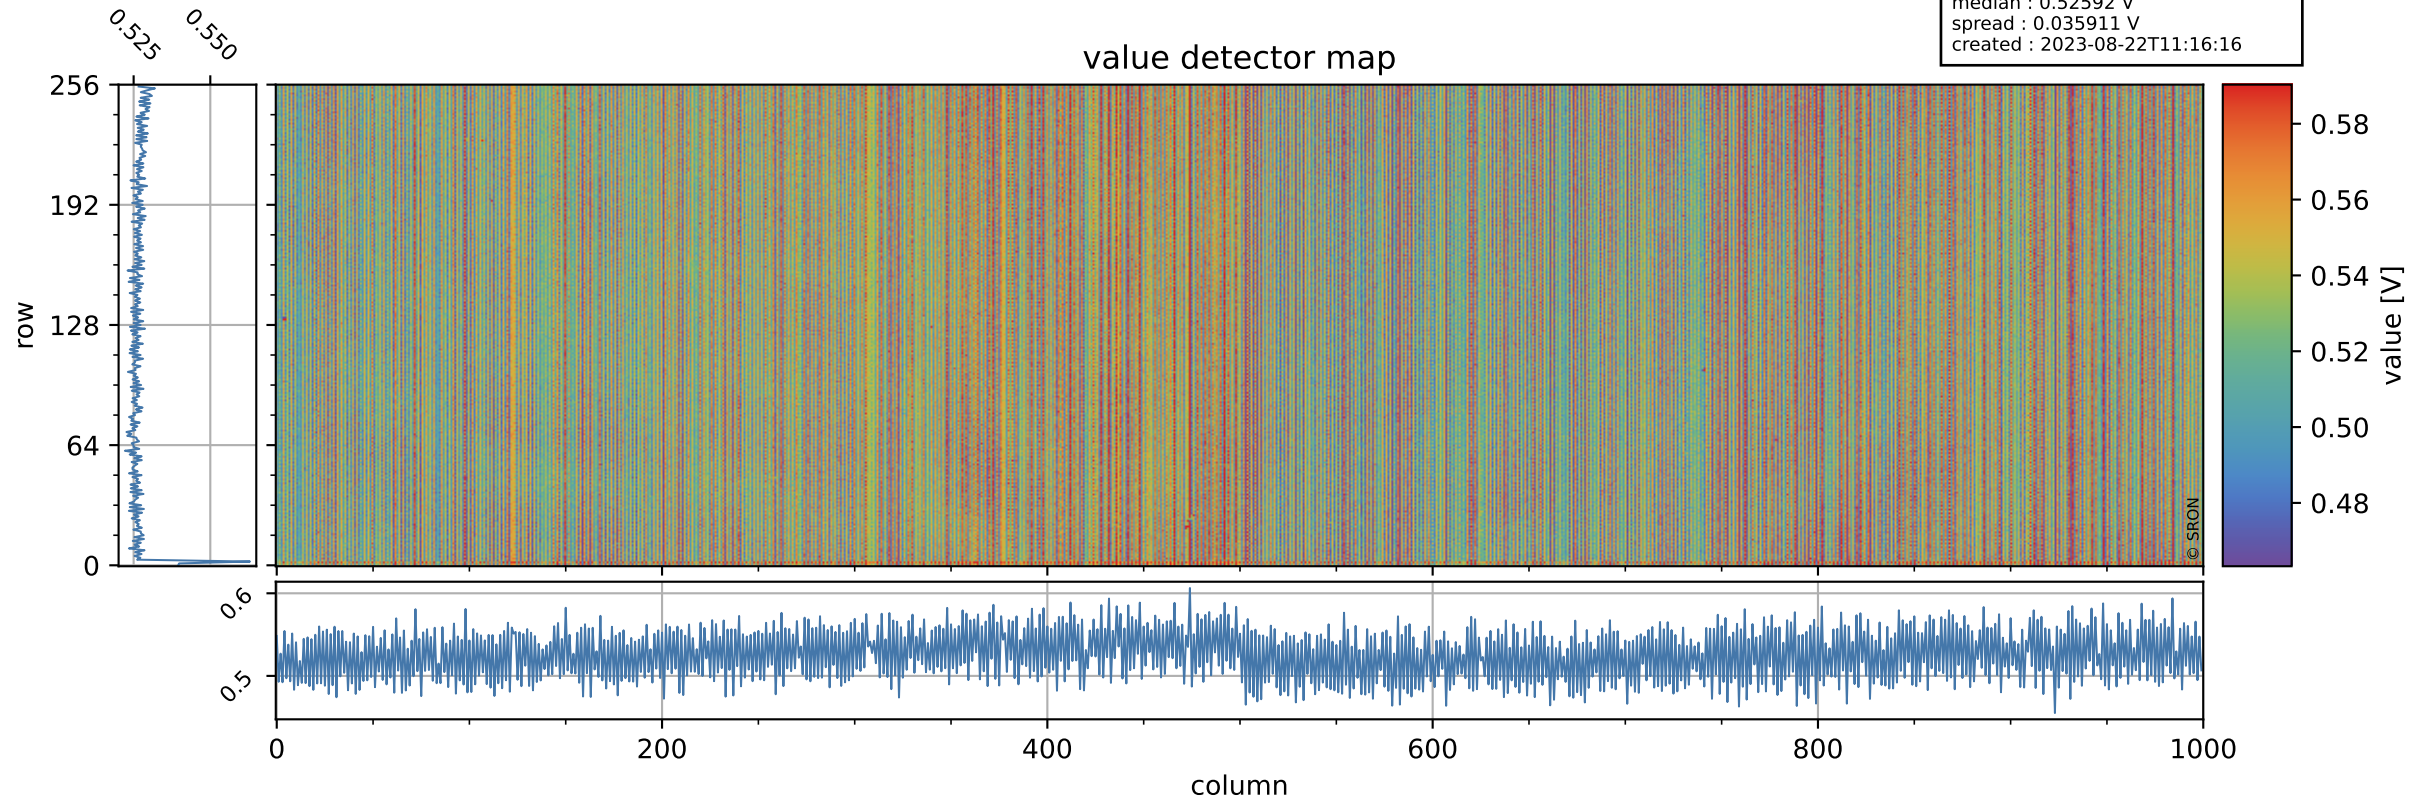

Tropomi SWIR offset (beta nominal)

orbits : 20 in [25282, 25327]
coverage : 2022-08-30 / 2022-09-02
median : 0.52592 V
spread : 0.035911 V
created : 2023-08-22T11:16:16

value detector map

Tropomi SWIR offset (beta nominal)

orbits : 20 in [25282, 25327]
coverage : 2022-08-30 / 2022-09-02
median : 30.216 μV
spread : 15.098 μV
created : 2023-08-22T11:16:17

Tropomi SWIR offset (beta nominal)

orbits : 20 in [25282, 25327]
coverage : 2022-08-30 / 2022-09-02
median : -0.085024 mV
spread : 0.40154 mV
created : 2023-08-22T11:16:17

value compared with SWIR offset CKD

Tropomi SWIR offset (beta nominal) ground-tracks of Sentinel-5P

orbits : 20 in [25282, 25327]
coverage : 2022-08-30 / 2022-09-02
created : 2023-08-22T11:16:17

Tropomi SWIR offset (beta nominal)

orbits : [1867, 25327]
coverage : 2018-02-20 / 2022-09-02
created : 2023-08-22T11:16:17

trend of detector median & temperatures