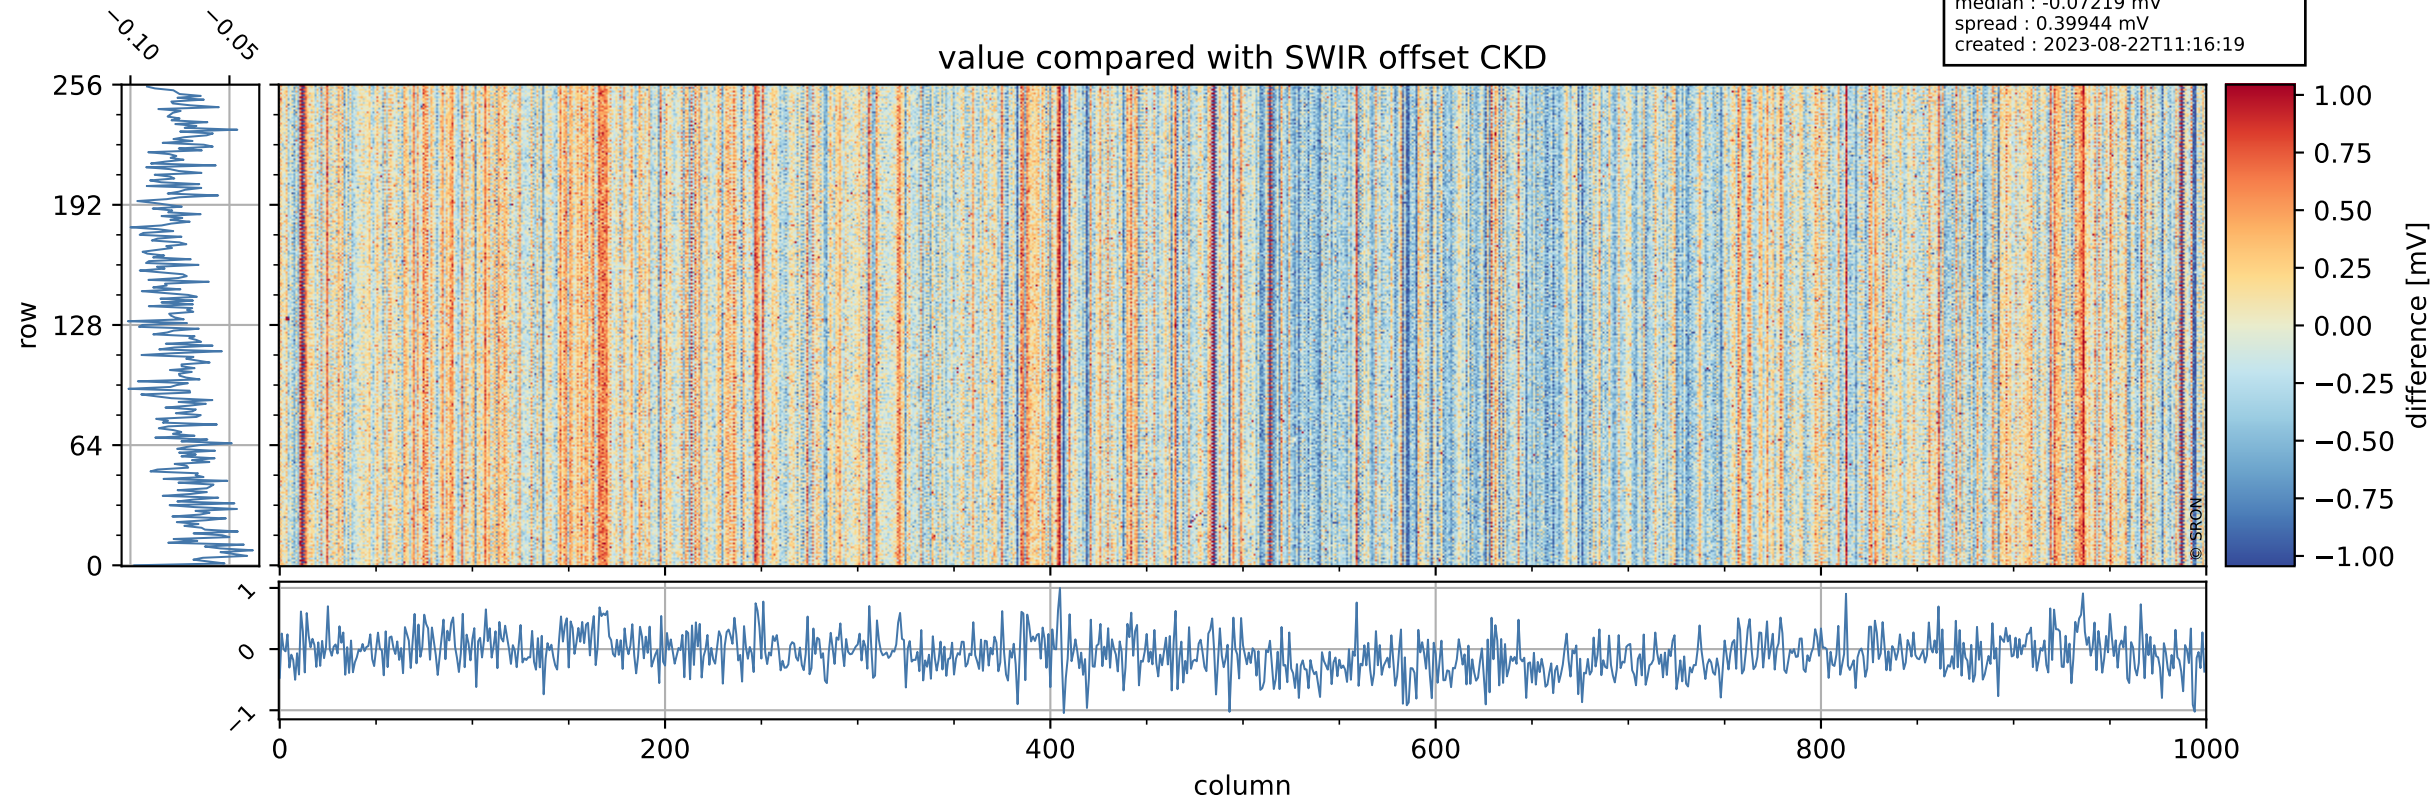

## value detector map

# Tropomi SWIR offset (beta nominal)

orbits : 17 in [25327, 25372]  
coverage : 2022-09-02 / 2022-09-05  
median : 31.874  $\mu\text{V}$   
spread : 15.767  $\mu\text{V}$   
created : 2023-08-22T11:16:19

# Tropomi SWIR offset (beta nominal)

orbits : 17 in [25327, 25372]  
coverage : 2022-09-02 / 2022-09-05  
median : -0.07219 mV  
spread : 0.39944 mV  
created : 2023-08-22T11:16:19

value compared with SWIR offset CKD

# Tropomi SWIR offset (beta nominal) ground-tracks of Sentinel-5P

orbits : 17 in [25327, 25372]  
coverage : 2022-09-02 / 2022-09-05  
created : 2023-08-22T11:16:19