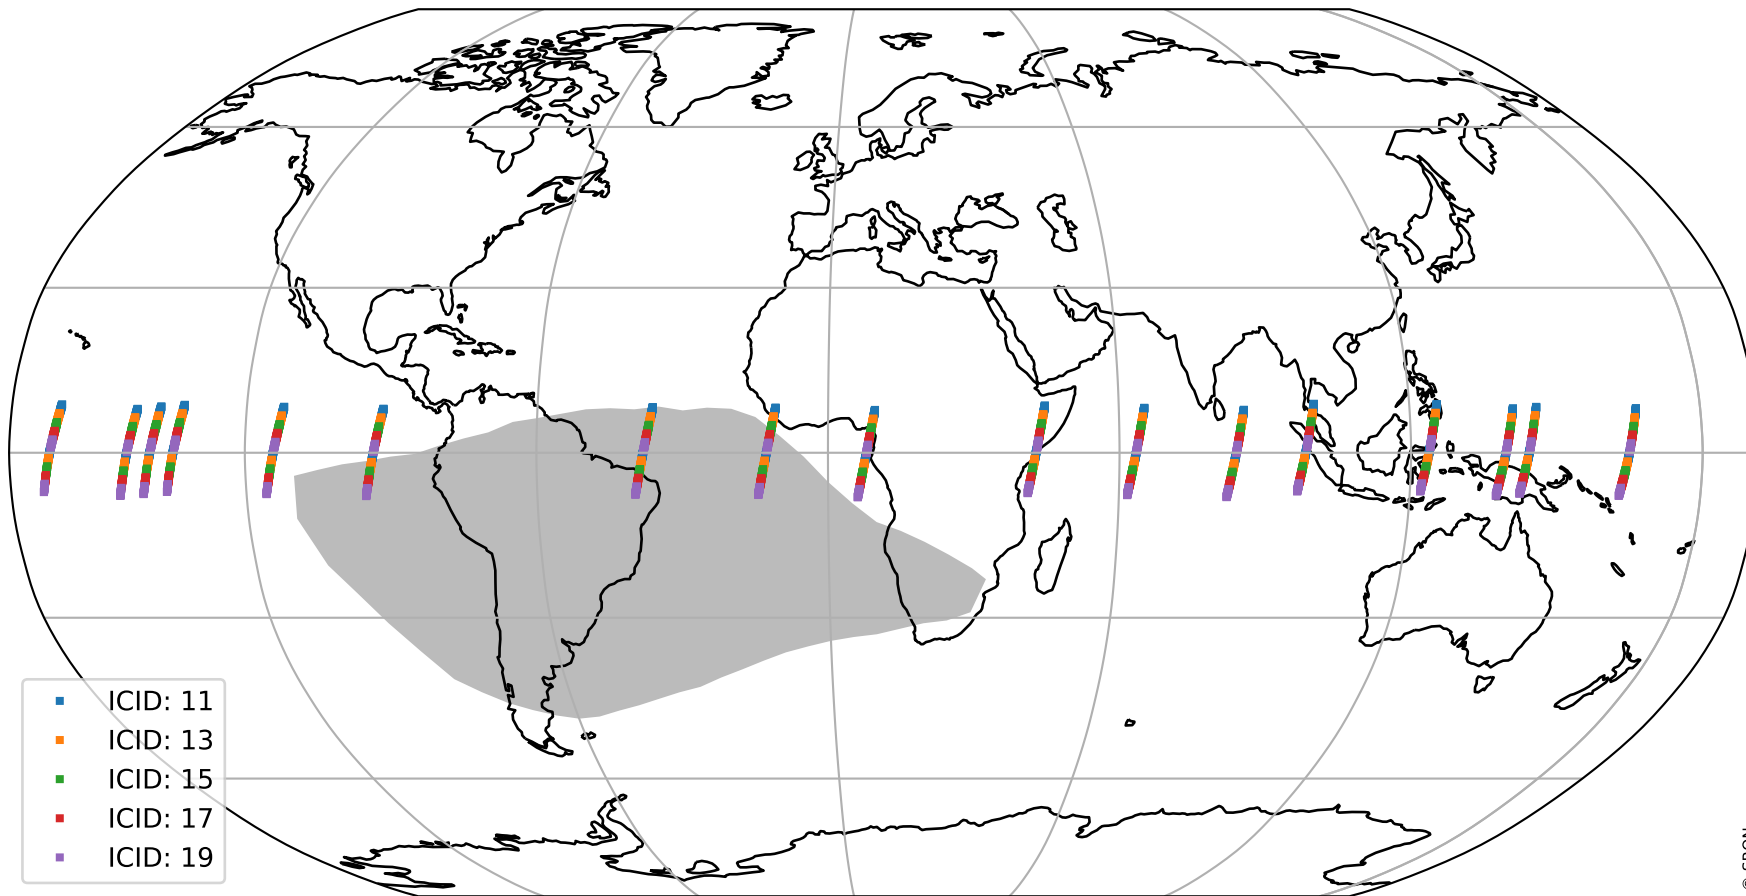

# Tropomi SWIR offset (beta nominal)

orbits : 17 in [25327, 25372]  
coverage : 2022-09-02 / 2022-09-05  
median : 31.874  $\mu\text{V}$   
spread : 15.767  $\mu\text{V}$   
created : 2023-08-22T11:16:19

# Tropomi SWIR offset (beta nominal)

orbits : 17 in [25327, 25372]  
coverage : 2022-09-02 / 2022-09-05  
median : -0.07219 mV  
spread : 0.39944 mV  
created : 2023-08-22T11:16:19

value compared with SWIR offset CKD

# Tropomi SWIR offset (beta nominal) ground-tracks of Sentinel-5P

orbits : 17 in [25327, 25372]  
coverage : 2022-09-02 / 2022-09-05  
created : 2023-08-22T11:16:19

# Tropomi SWIR offset (beta nominal)

orbits : [1867, 25372]  
coverage : 2018-02-20 / 2022-09-05  
created : 2023-08-22T11:16:20