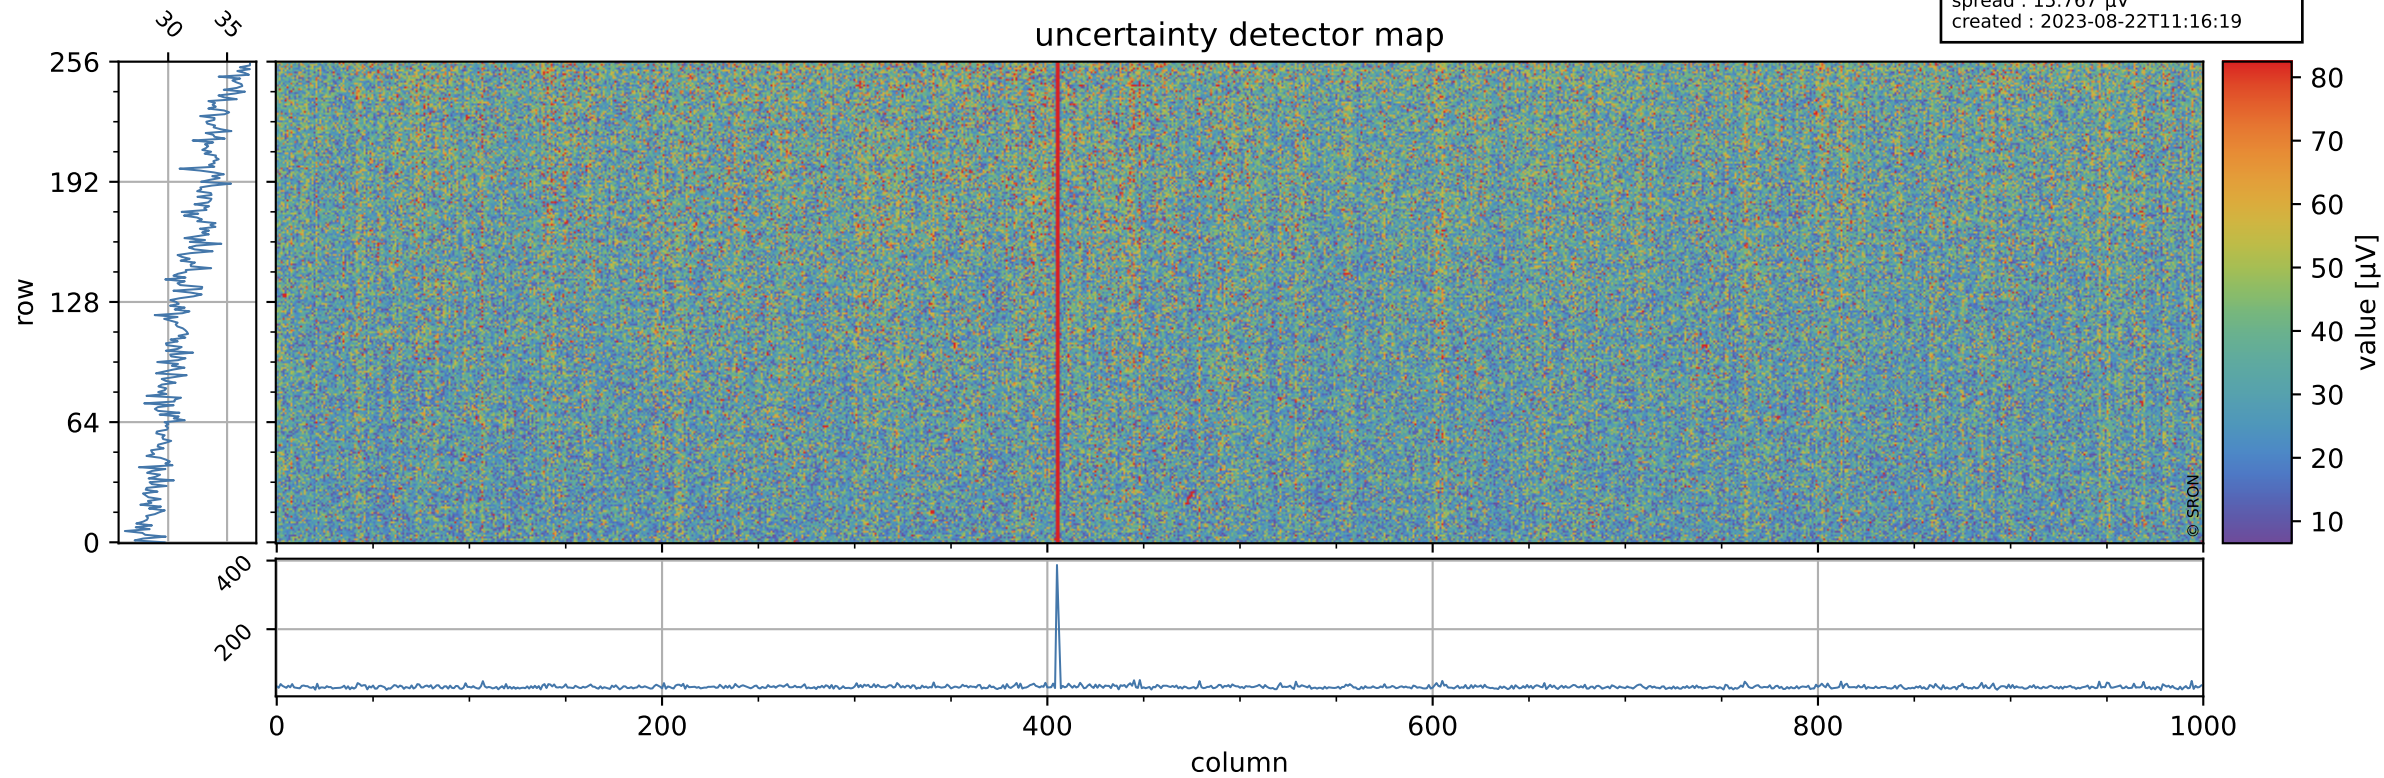

# Tropomi SWIR offset (beta nominal)

orbits : 17 in [25327, 25372]  
coverage : 2022-09-02 / 2022-09-05  
median : 0.52594 V  
spread : 0.035911 V  
created : 2023-08-22T11:16:18

## value detector map

# Tropomi SWIR offset (beta nominal)

orbits : 17 in [25327, 25372]  
coverage : 2022-09-02 / 2022-09-05  
median : 31.874  $\mu\text{V}$   
spread : 15.767  $\mu\text{V}$   
created : 2023-08-22T11:16:19

# Tropomi SWIR offset (beta nominal) ground-tracks of Sentinel-5P

orbits : 17 in [25327, 25372]  
coverage : 2022-09-02 / 2022-09-05  
created : 2023-08-22T11:16:19