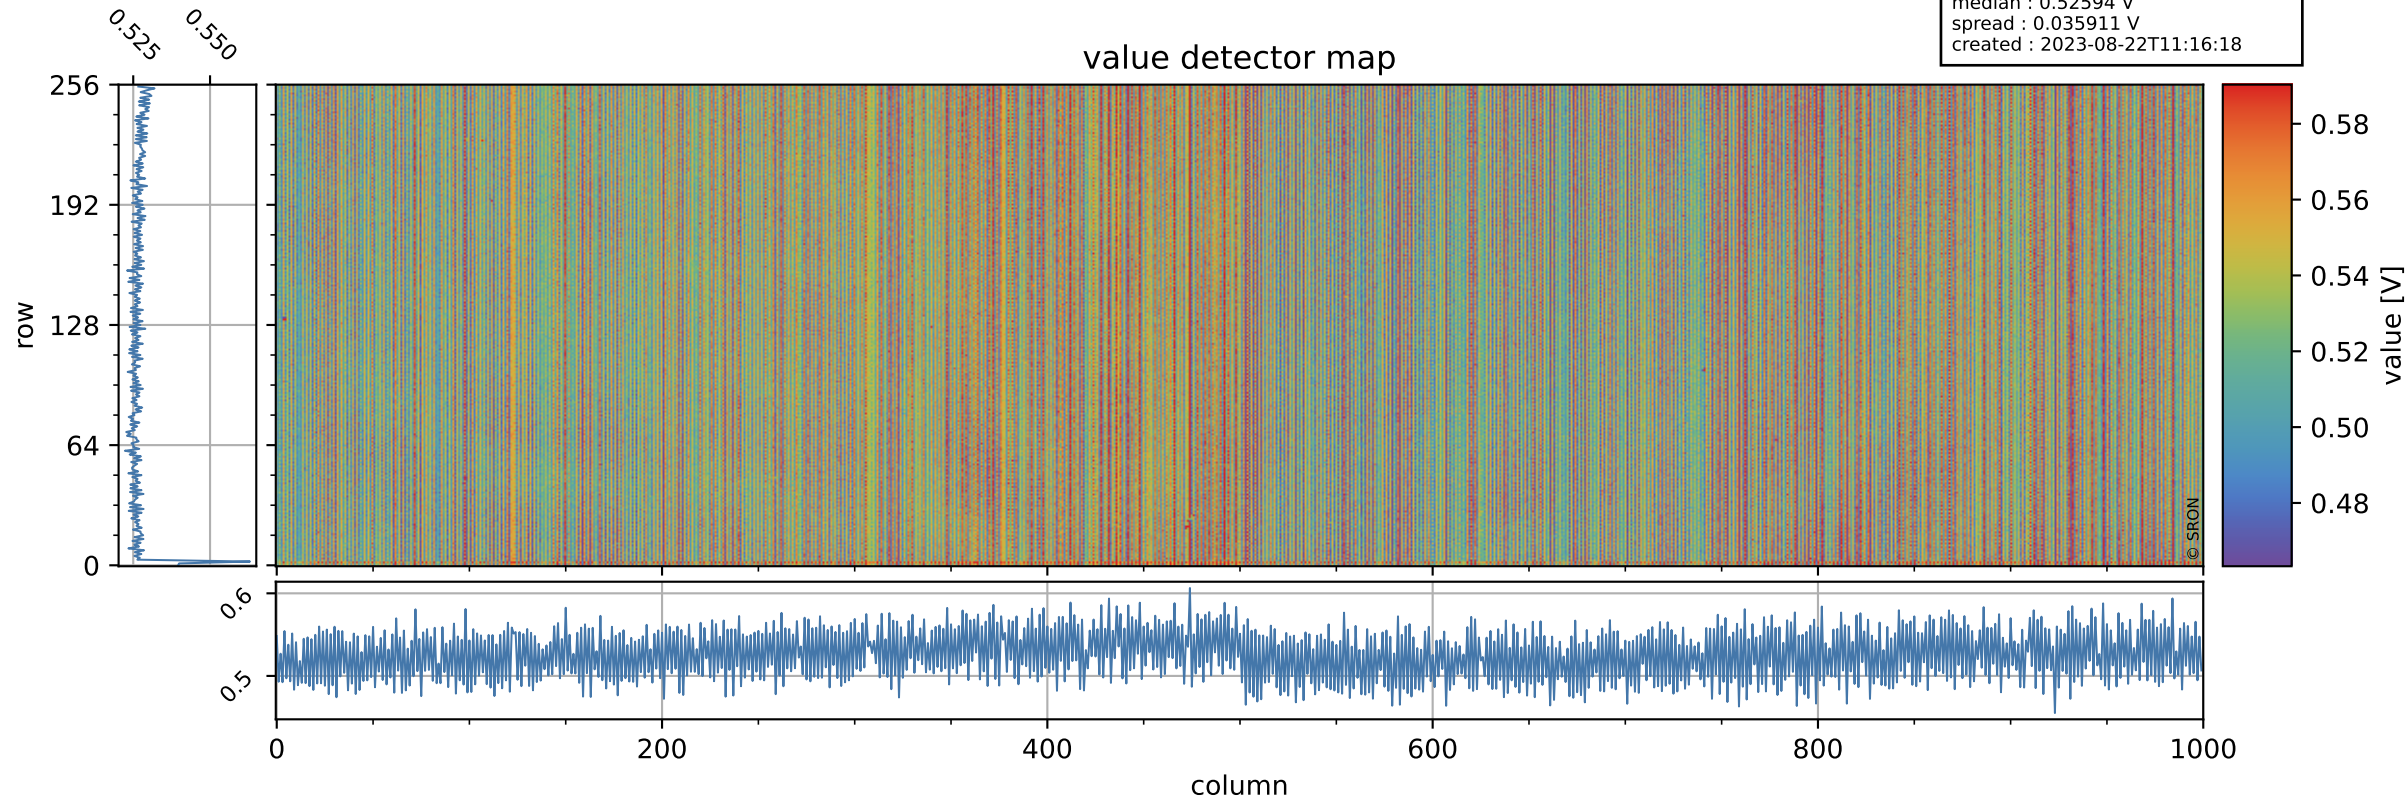

# Tropomi SWIR offset (beta nominal)

orbits : 17 in [25327, 25372]  
coverage : 2022-09-02 / 2022-09-05  
median : 0.52594 V  
spread : 0.035911 V  
created : 2023-08-22T11:16:18

## value detector map

# Tropomi SWIR offset (beta nominal)

orbits : 17 in [25327, 25372]  
coverage : 2022-09-02 / 2022-09-05  
median : 31.874  $\mu\text{V}$   
spread : 15.767  $\mu\text{V}$   
created : 2023-08-22T11:16:19

# Tropomi SWIR offset (beta nominal) ground-tracks of Sentinel-5P

orbits : 17 in [25327, 25372]  
coverage : 2022-09-02 / 2022-09-05  
created : 2023-08-22T11:16:19