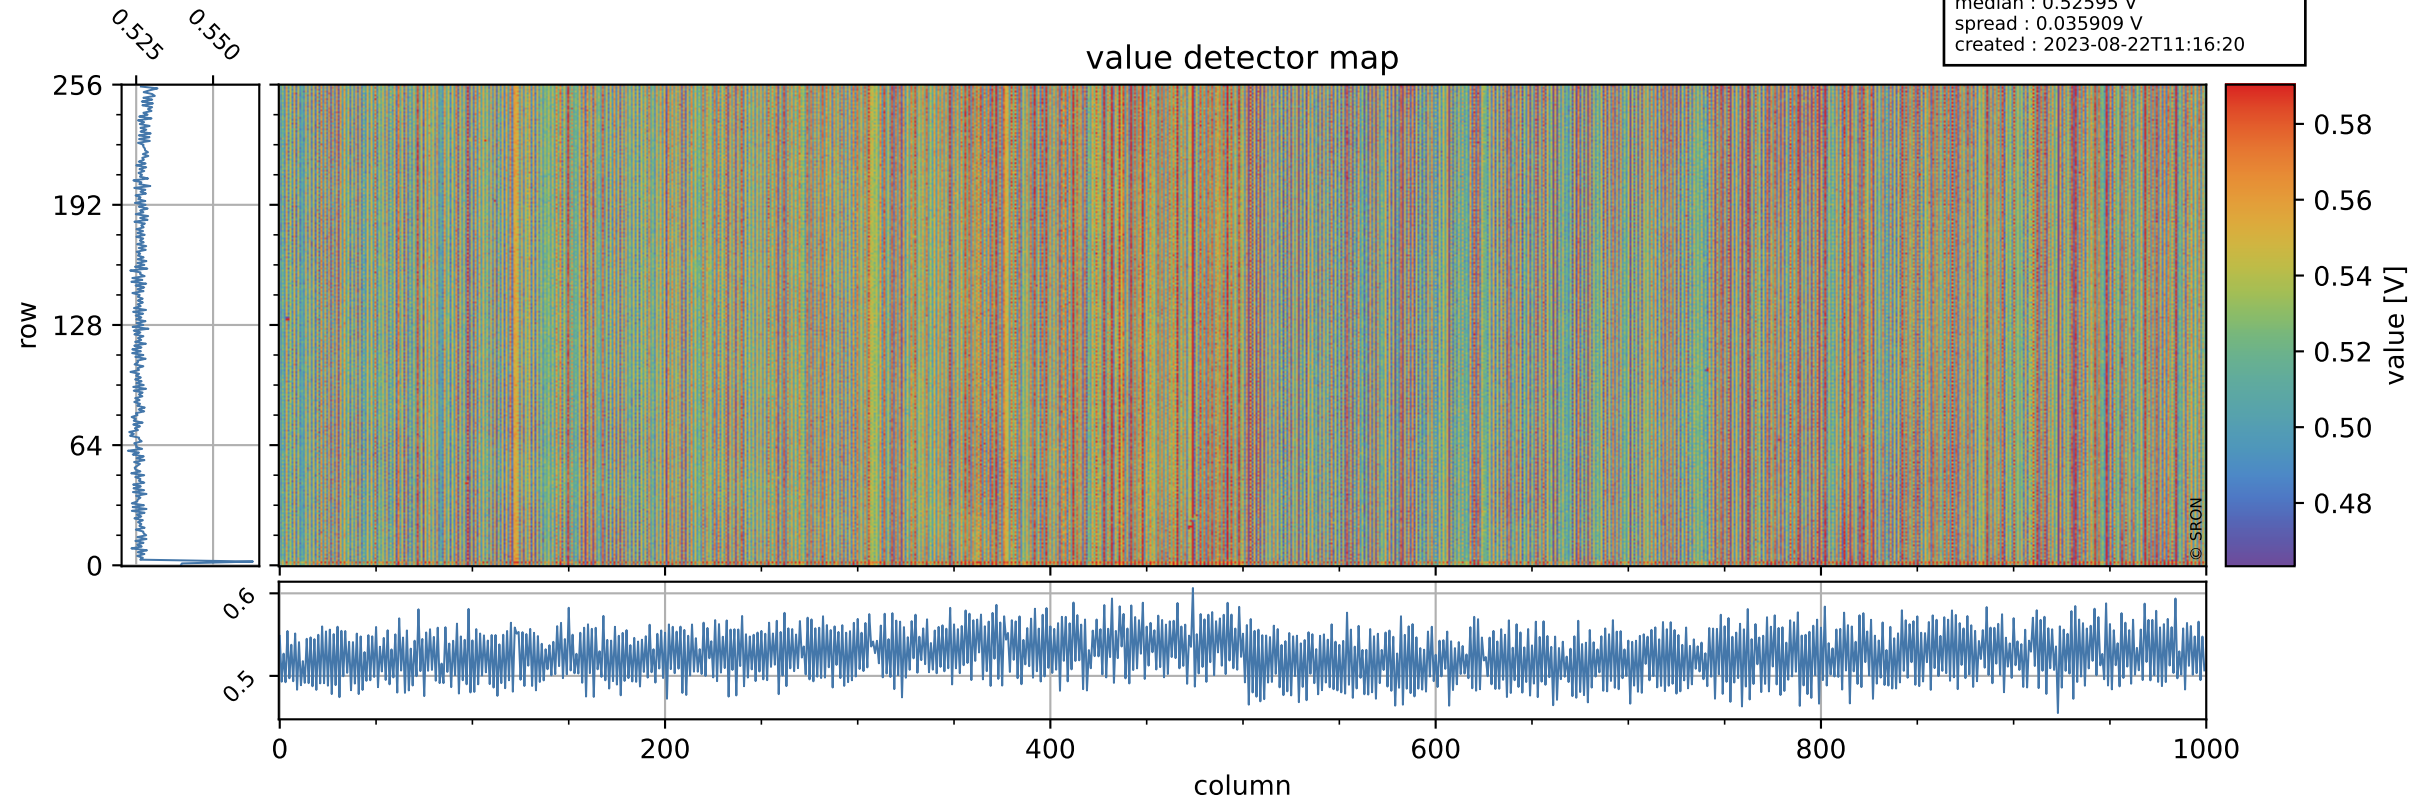

Tropomi SWIR offset (beta nominal)

orbits : 20 in [25372, 25417]
coverage : 2022-09-05 / 2022-09-08
median : 0.52595 V
spread : 0.035909 V
created : 2023-08-22T11:16:20

value detector map

Tropomi SWIR offset (beta nominal)

orbits : 20 in [25372, 25417]
coverage : 2022-09-05 / 2022-09-08
median : 29.292 μV
spread : 14.748 μV
created : 2023-08-22T11:16:21

Tropomi SWIR offset (beta nominal)

orbits : 20 in [25372, 25417]
coverage : 2022-09-05 / 2022-09-08
median : -0.06187 mV
spread : 0.39436 mV
created : 2023-08-22T11:16:21

value compared with SWIR offset CKD

Tropomi SWIR offset (beta nominal) ground-tracks of Sentinel-5P

orbits : 20 in [25372, 25417]
coverage : 2022-09-05 / 2022-09-08
created : 2023-08-22T11:16:21

Tropomi SWIR offset (beta nominal)

orbits : [1867, 25417]
coverage : 2018-02-20 / 2022-09-08
created : 2023-08-22T11:16:22

trend of detector median & temperatures