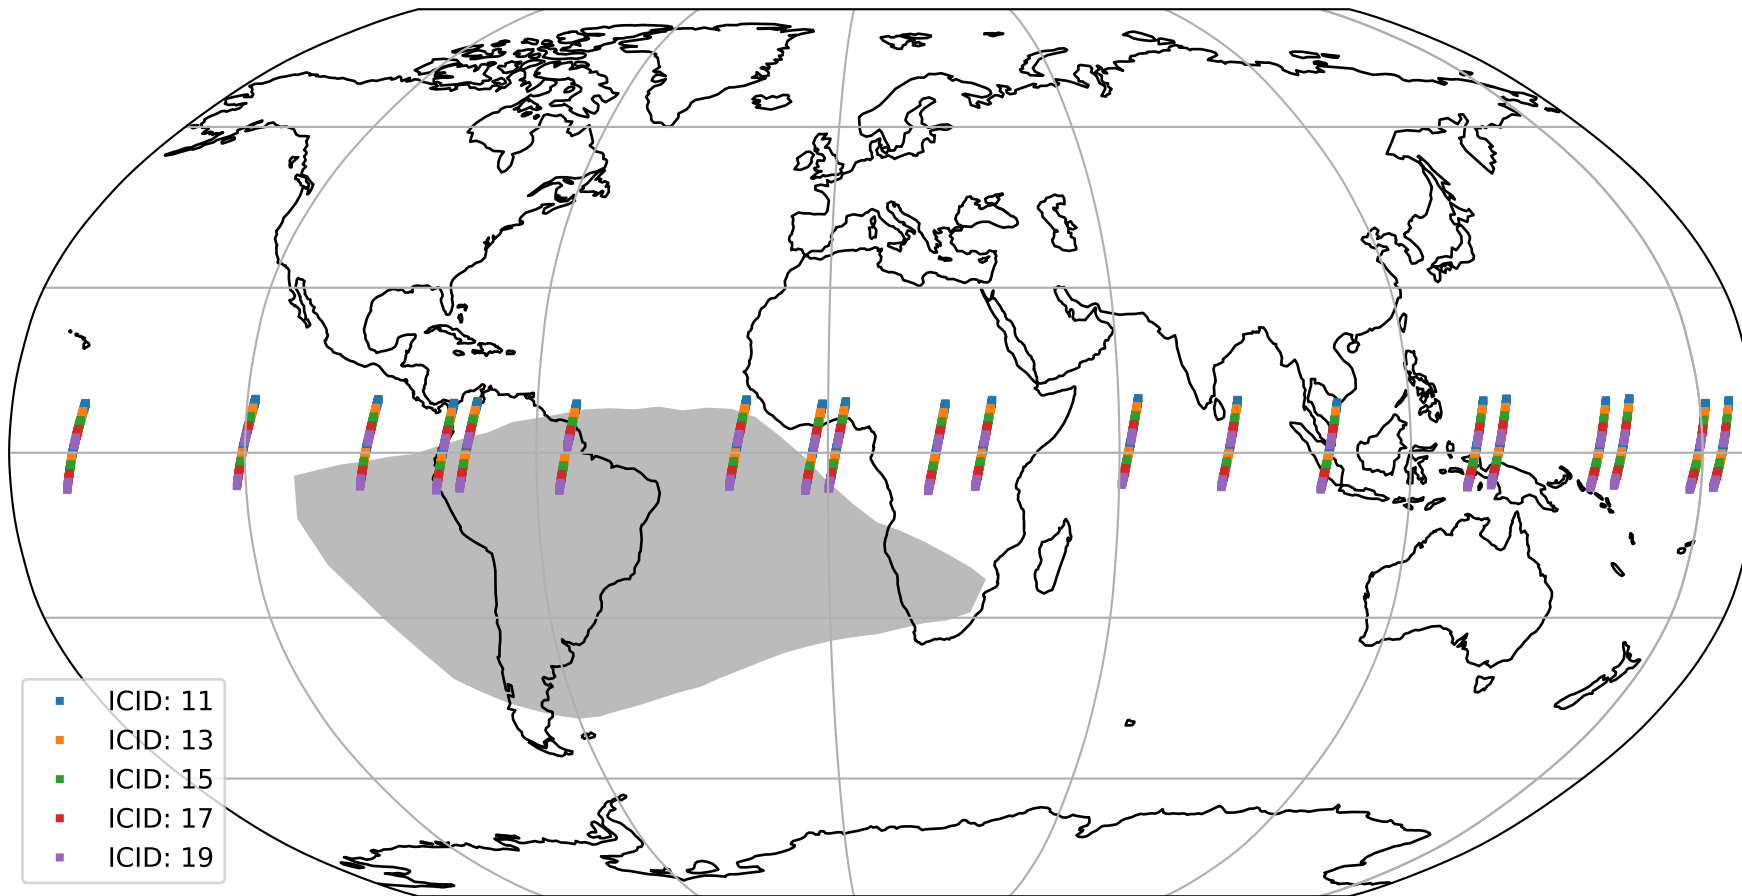

Tropomi SWIR offset (beta nominal)

orbits : 20 in [25372, 25417]
coverage : 2022-09-05 / 2022-09-08
median : 0.52595 V
spread : 0.035909 V
created : 2023-08-22T11:16:20

value detector map

Tropomi SWIR offset (beta nominal)

orbits : 20 in [25372, 25417]
coverage : 2022-09-05 / 2022-09-08
median : 29.292 μV
spread : 14.748 μV
created : 2023-08-22T11:16:21

Tropomi SWIR offset (beta nominal)

orbits : 20 in [25372, 25417]
coverage : 2022-09-05 / 2022-09-08
median : -0.06187 mV
spread : 0.39436 mV
created : 2023-08-22T11:16:21

value compared with SWIR offset CKD

Tropomi SWIR offset (beta nominal) ground-tracks of Sentinel-5P

orbits : 20 in [25372, 25417]
coverage : 2022-09-05 / 2022-09-08
created : 2023-08-22T11:16:21

Tropomi SWIR offset (beta nominal)

orbits : [1867, 25417]
coverage : 2018-02-20 / 2022-09-08
created : 2023-08-22T11:16:22

trend of detector median & temperatures