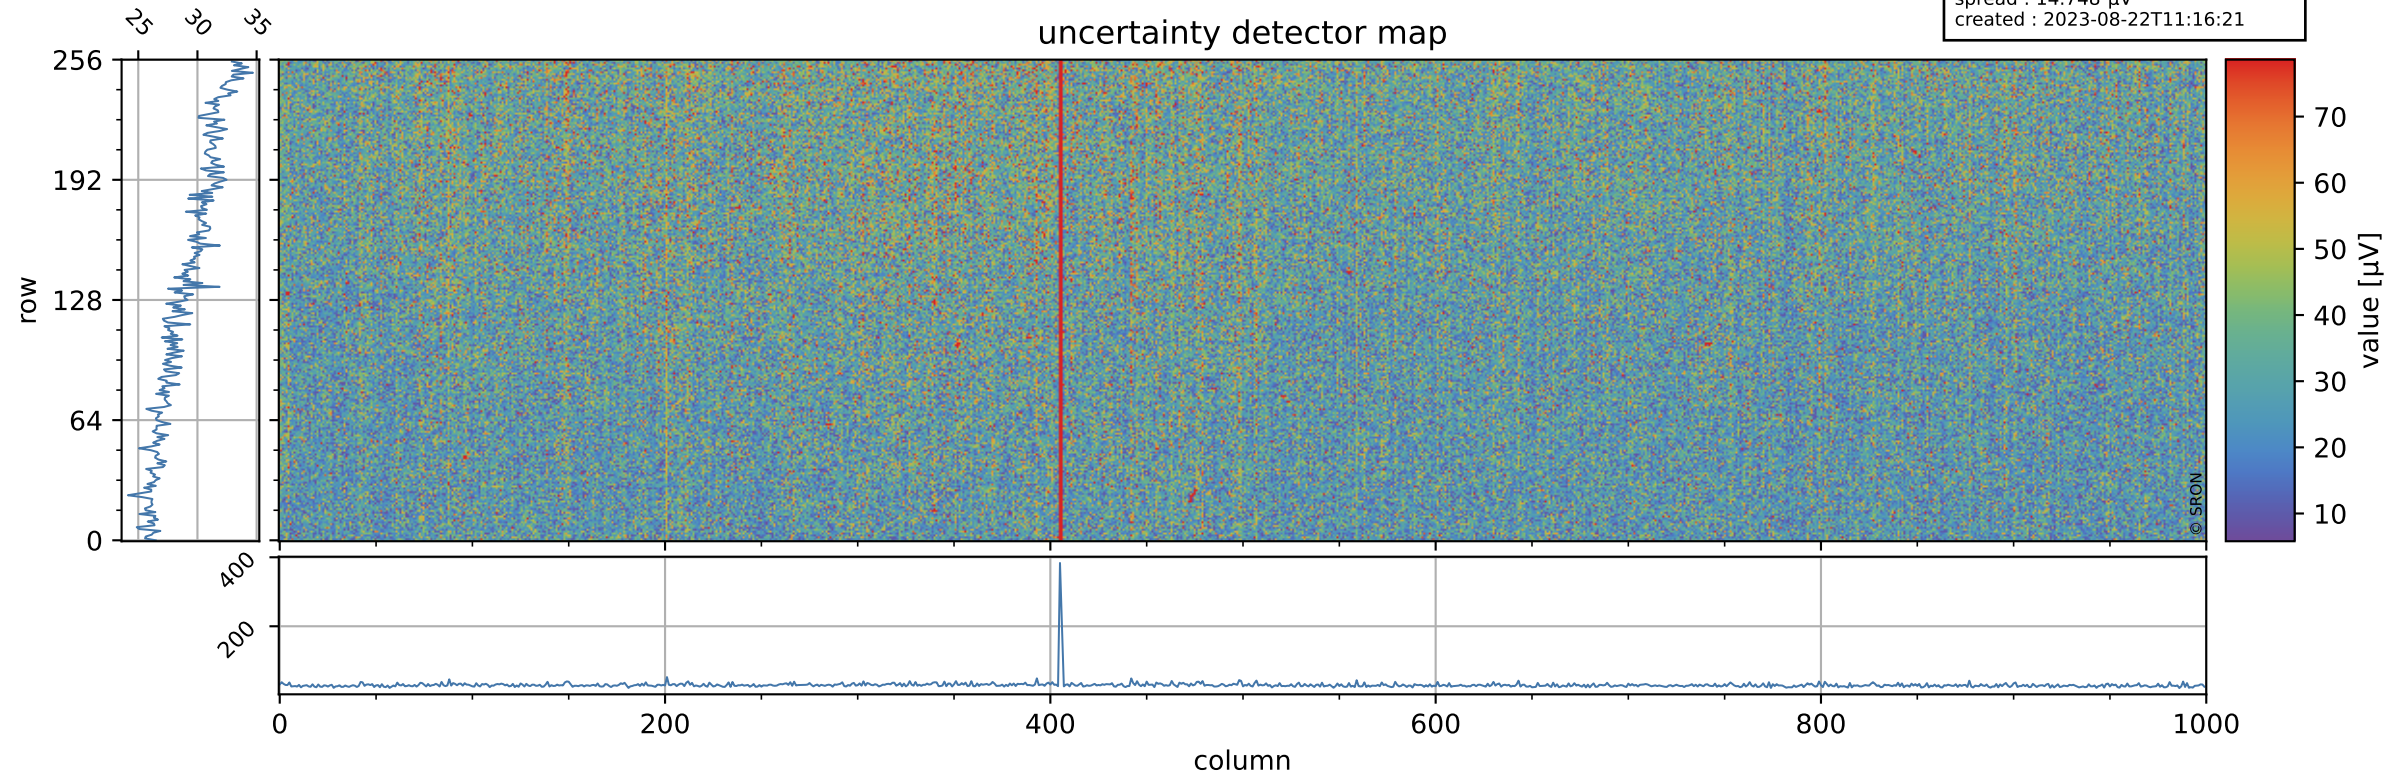

Tropomi SWIR offset (beta nominal)

orbits : 20 in [25372, 25417]
coverage : 2022-09-05 / 2022-09-08
median : 0.52595 V
spread : 0.035909 V
created : 2023-08-22T11:16:20

value detector map

Tropomi SWIR offset (beta nominal)

orbits : 20 in [25372, 25417]
coverage : 2022-09-05 / 2022-09-08
median : 29.292 μV
spread : 14.748 μV
created : 2023-08-22T11:16:21

Tropomi SWIR offset (beta nominal)

orbits : 20 in [25372, 25417]
coverage : 2022-09-05 / 2022-09-08
median : -0.06187 mV
spread : 0.39436 mV
created : 2023-08-22T11:16:21

value compared with SWIR offset CKD

Tropomi SWIR offset (beta nominal) ground-tracks of Sentinel-5P

orbits : 20 in [25372, 25417]
coverage : 2022-09-05 / 2022-09-08
created : 2023-08-22T11:16:21

Tropomi SWIR offset (beta nominal)

orbits : [1867, 25417]
coverage : 2018-02-20 / 2022-09-08
created : 2023-08-22T11:16:22

trend of detector median & temperatures