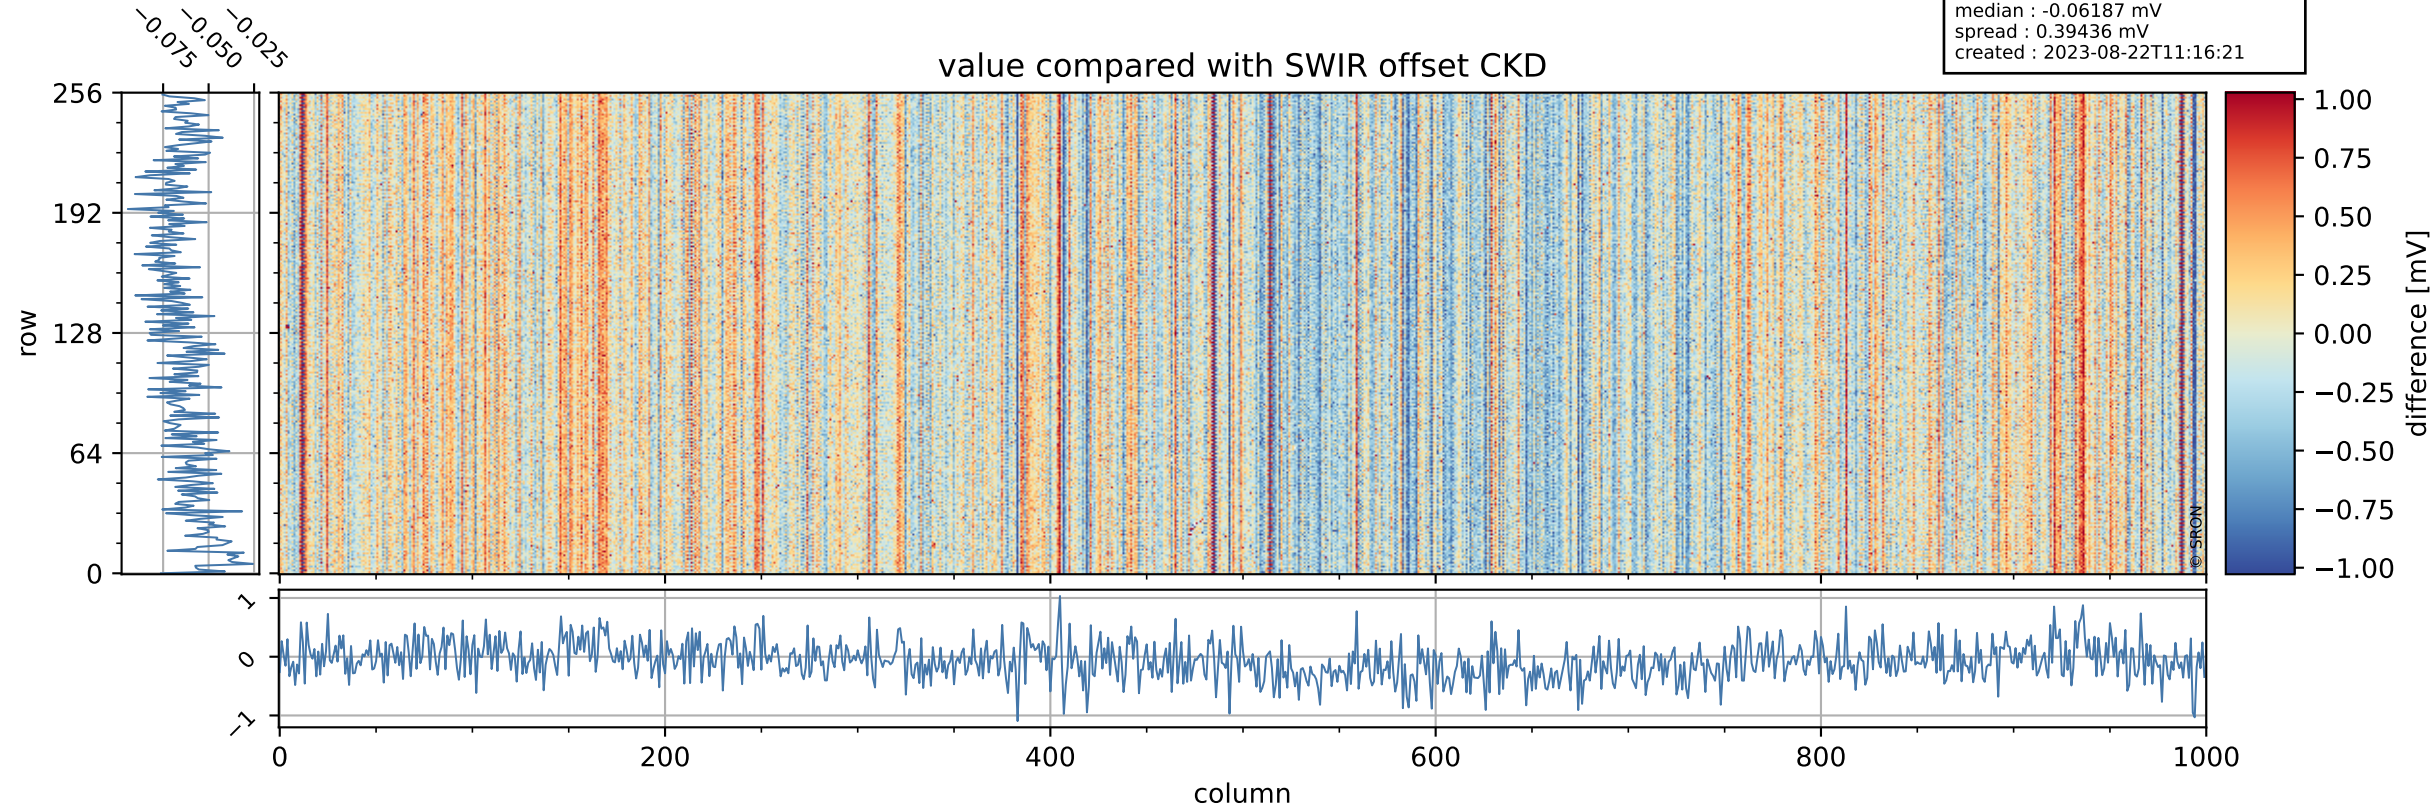

Tropomi SWIR offset (beta nominal)

orbits : 20 in [25372, 25417]
coverage : 2022-09-05 / 2022-09-08
median : 0.52595 V
spread : 0.035909 V
created : 2023-08-22T11:16:20

value detector map

Tropomi SWIR offset (beta nominal)

orbits : 20 in [25372, 25417]
coverage : 2022-09-05 / 2022-09-08
median : 29.292 μV
spread : 14.748 μV
created : 2023-08-22T11:16:21

Tropomi SWIR offset (beta nominal)

orbits : 20 in [25372, 25417]
coverage : 2022-09-05 / 2022-09-08
median : -0.06187 mV
spread : 0.39436 mV
created : 2023-08-22T11:16:21

value compared with SWIR offset CKD

Tropomi SWIR offset (beta nominal) ground-tracks of Sentinel-5P

orbits : 20 in [25372, 25417]
coverage : 2022-09-05 / 2022-09-08
created : 2023-08-22T11:16:21

Tropomi SWIR offset (beta nominal)

orbits : [1867, 25417]
coverage : 2018-02-20 / 2022-09-08
created : 2023-08-22T11:16:22

trend of detector median & temperatures