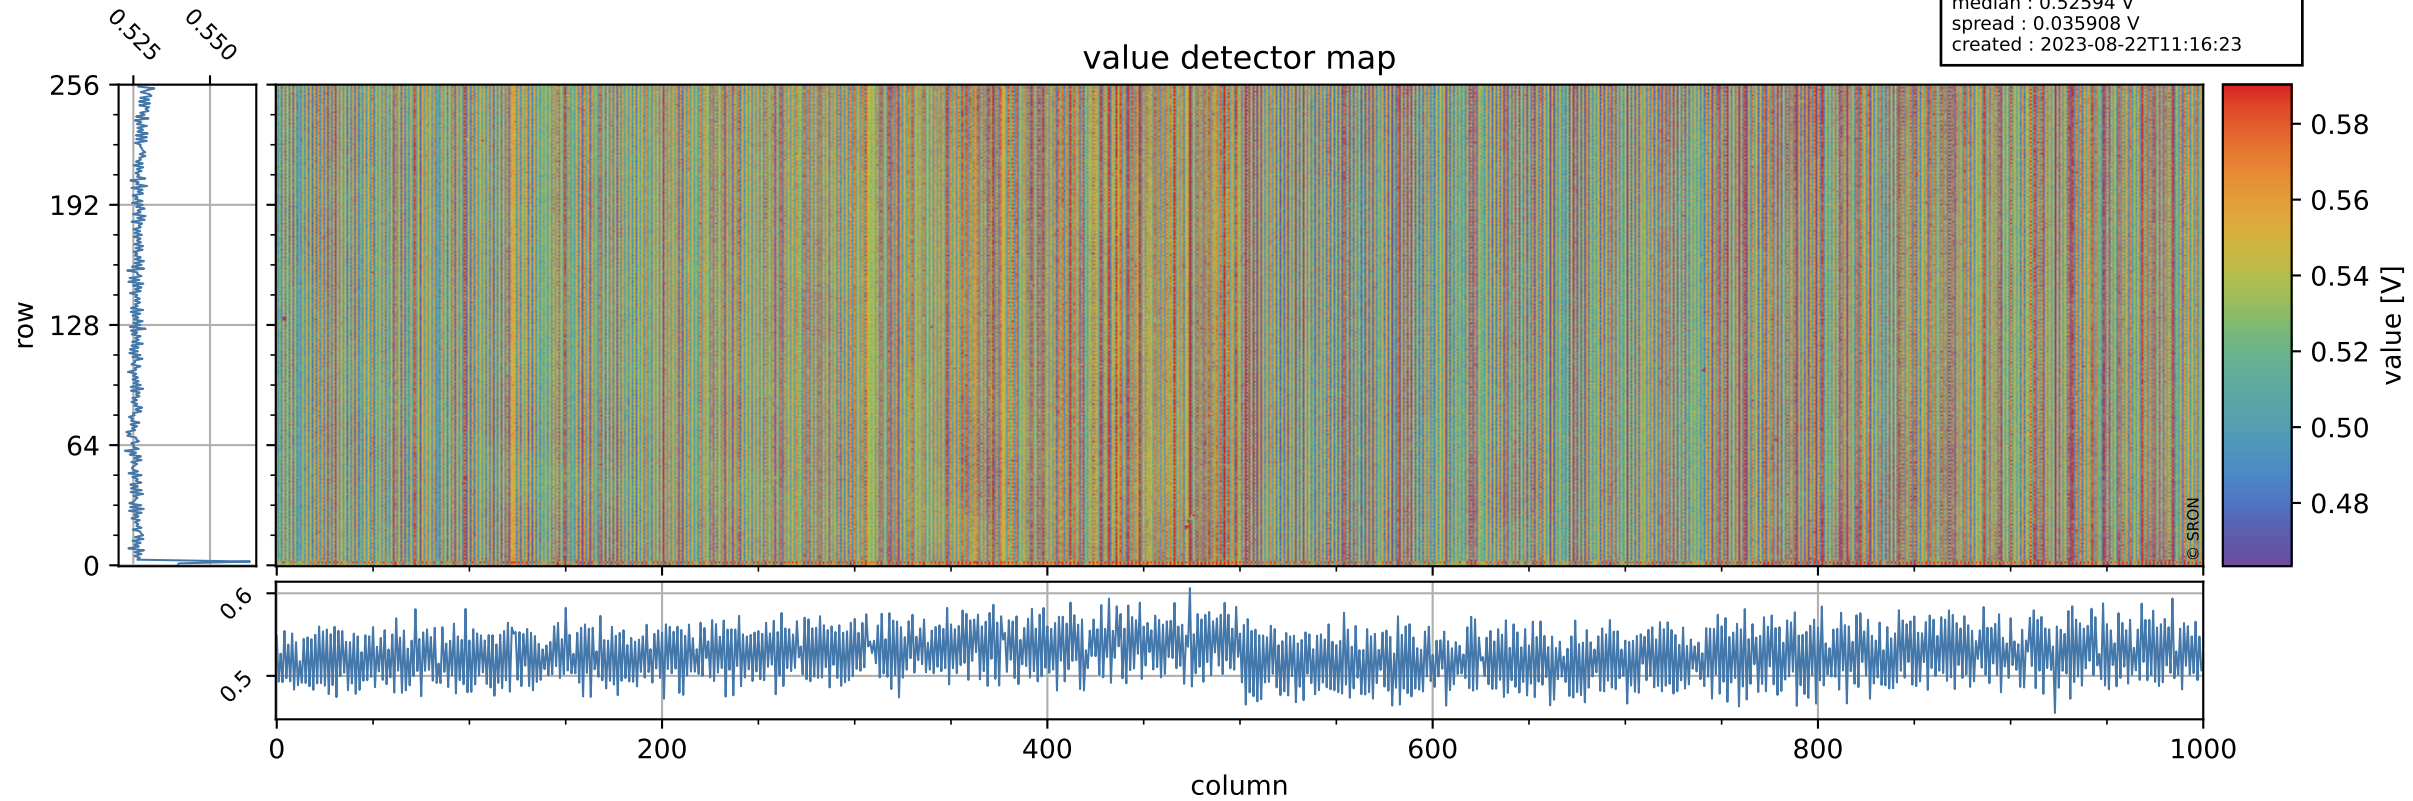

Tropomi SWIR offset (beta nominal)

orbits : 19 in [25417, 25462]
coverage : 2022-09-09 / 2022-09-12
median : 0.52594 V
spread : 0.035908 V
created : 2023-08-22T11:16:23

value detector map

Tropomi SWIR offset (beta nominal)

orbits : 19 in [25417, 25462]
coverage : 2022-09-09 / 2022-09-12
median : 30.616 μV
spread : 15.102 μV
created : 2023-08-22T11:16:23

Tropomi SWIR offset (beta nominal)

orbits : 19 in [25417, 25462]
coverage : 2022-09-09 / 2022-09-12
median : -0.072129 mV
spread : 0.39716 mV
created : 2023-08-22T11:16:23

value compared with SWIR offset CKD

Tropomi SWIR offset (beta nominal) ground-tracks of Sentinel-5P

orbits : 19 in [25417, 25462]
coverage : 2022-09-09 / 2022-09-12
created : 2023-08-22T11:16:23

Tropomi SWIR offset (beta nominal)

orbits : [1867, 25462]
coverage : 2018-02-20 / 2022-09-12
created : 2023-08-22T11:16:24

trend of detector median & temperatures