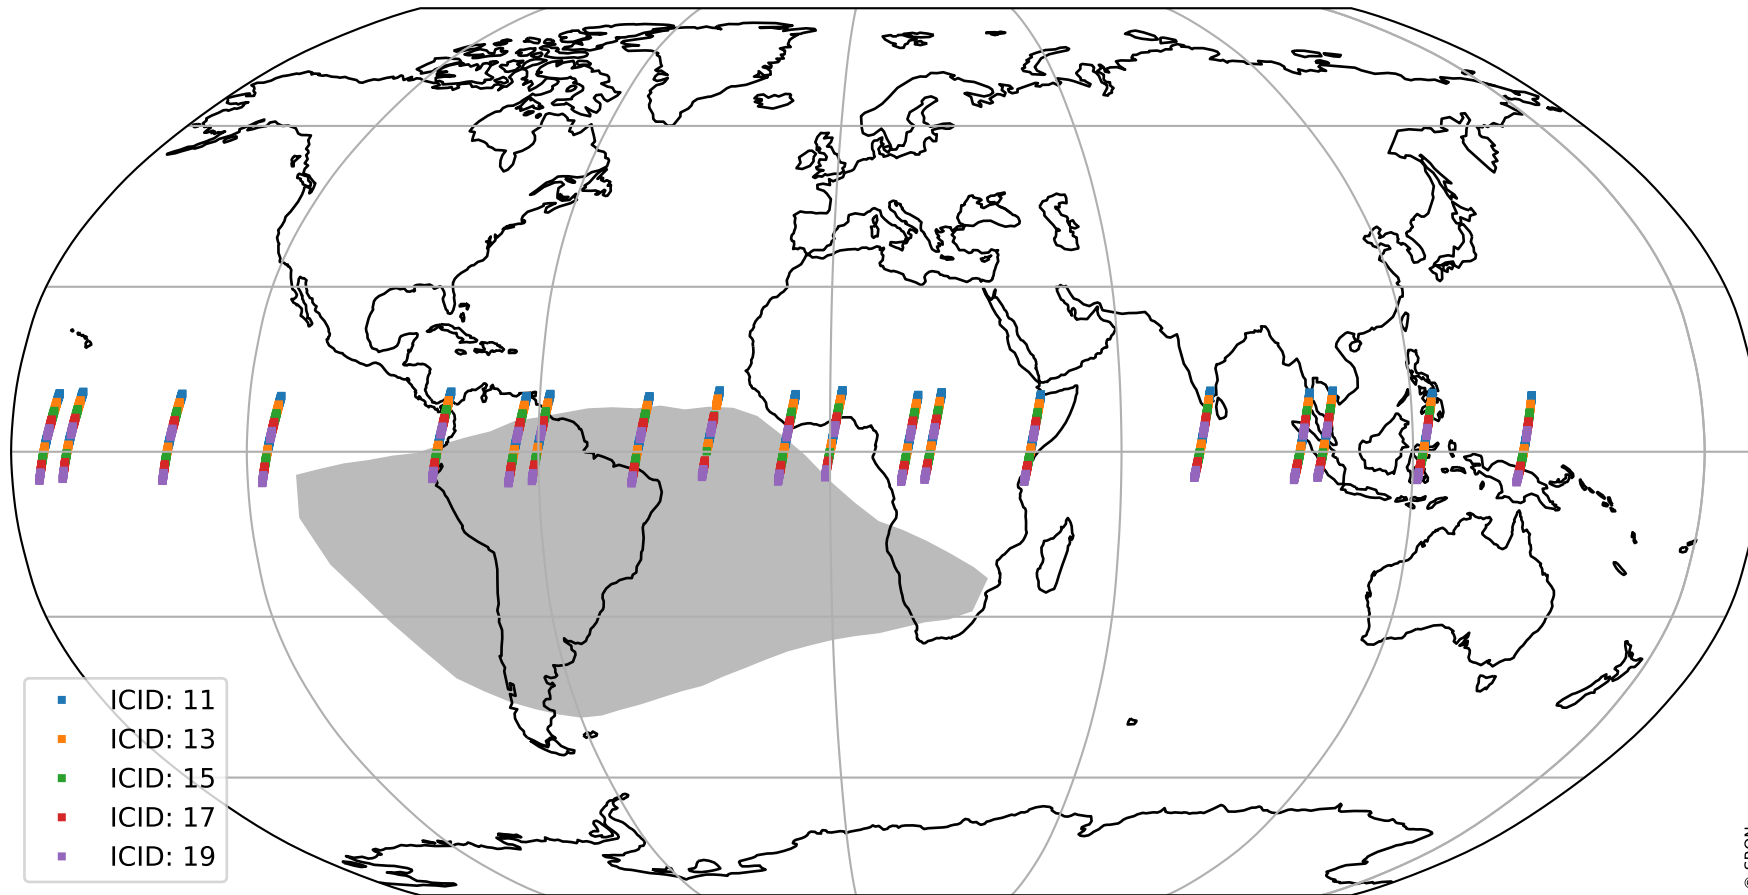

Tropomi SWIR offset (beta nominal)

orbits : 19 in [25417, 25462]
coverage : 2022-09-09 / 2022-09-12
median : 0.52594 V
spread : 0.035908 V
created : 2023-08-22T11:16:23

value detector map

Tropomi SWIR offset (beta nominal)

orbits : 19 in [25417, 25462]
coverage : 2022-09-09 / 2022-09-12
median : 30.616 μV
spread : 15.102 μV
created : 2023-08-22T11:16:23

Tropomi SWIR offset (beta nominal)

orbits : 19 in [25417, 25462]
coverage : 2022-09-09 / 2022-09-12
median : -0.072129 mV
spread : 0.39716 mV
created : 2023-08-22T11:16:23

value compared with SWIR offset CKD

Tropomi SWIR offset (beta nominal) ground-tracks of Sentinel-5P

orbits : 19 in [25417, 25462]
coverage : 2022-09-09 / 2022-09-12
created : 2023-08-22T11:16:23

Tropomi SWIR offset (beta nominal)

orbits : [1867, 25462]
coverage : 2018-02-20 / 2022-09-12
created : 2023-08-22T11:16:24

trend of detector median & temperatures