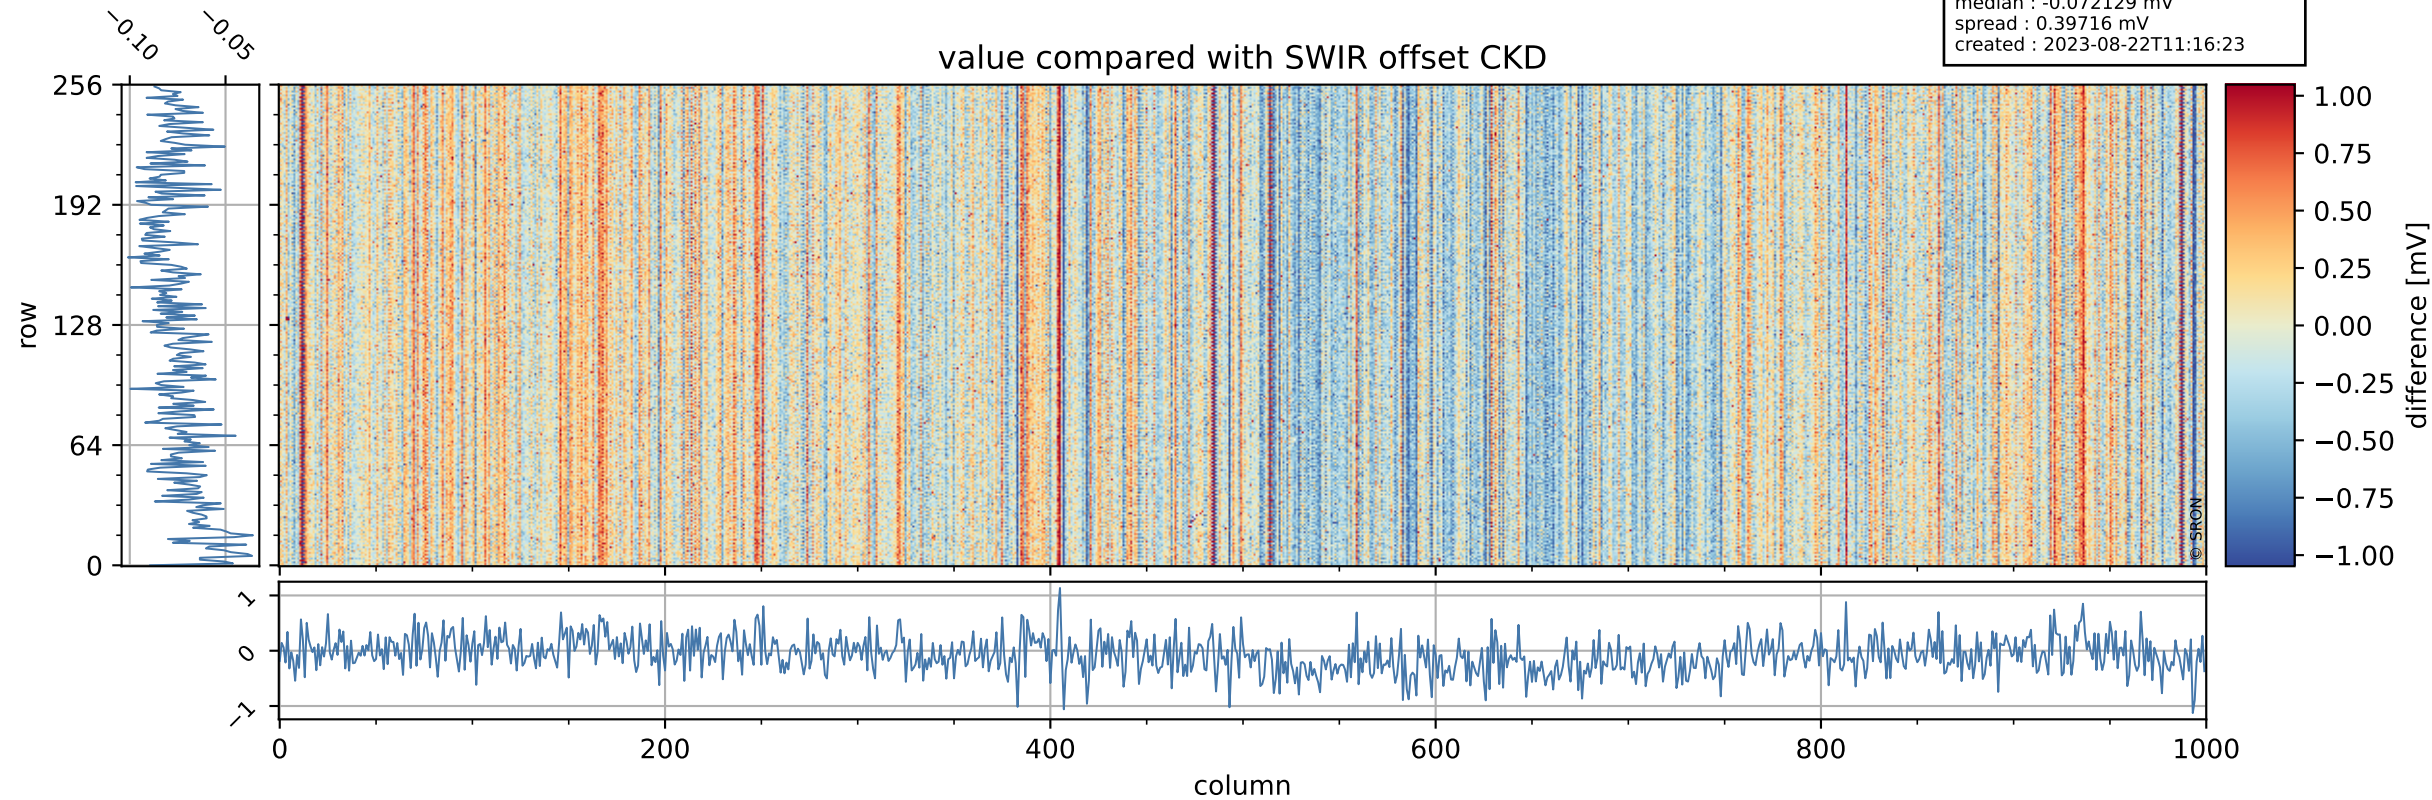

Tropomi SWIR offset (beta nominal)

orbits : 19 in [25417, 25462]
coverage : 2022-09-09 / 2022-09-12
median : 0.52594 V
spread : 0.035908 V
created : 2023-08-22T11:16:23

value detector map

Tropomi SWIR offset (beta nominal)

orbits : 19 in [25417, 25462]
coverage : 2022-09-09 / 2022-09-12
median : 30.616 μV
spread : 15.102 μV
created : 2023-08-22T11:16:23

Tropomi SWIR offset (beta nominal)

orbits : 19 in [25417, 25462]
coverage : 2022-09-09 / 2022-09-12
median : -0.072129 mV
spread : 0.39716 mV
created : 2023-08-22T11:16:23

value compared with SWIR offset CKD

Tropomi SWIR offset (beta nominal) ground-tracks of Sentinel-5P

orbits : 19 in [25417, 25462]
coverage : 2022-09-09 / 2022-09-12
created : 2023-08-22T11:16:23

Tropomi SWIR offset (beta nominal)

orbits : [1867, 25462]
coverage : 2018-02-20 / 2022-09-12
created : 2023-08-22T11:16:24

trend of detector median & temperatures