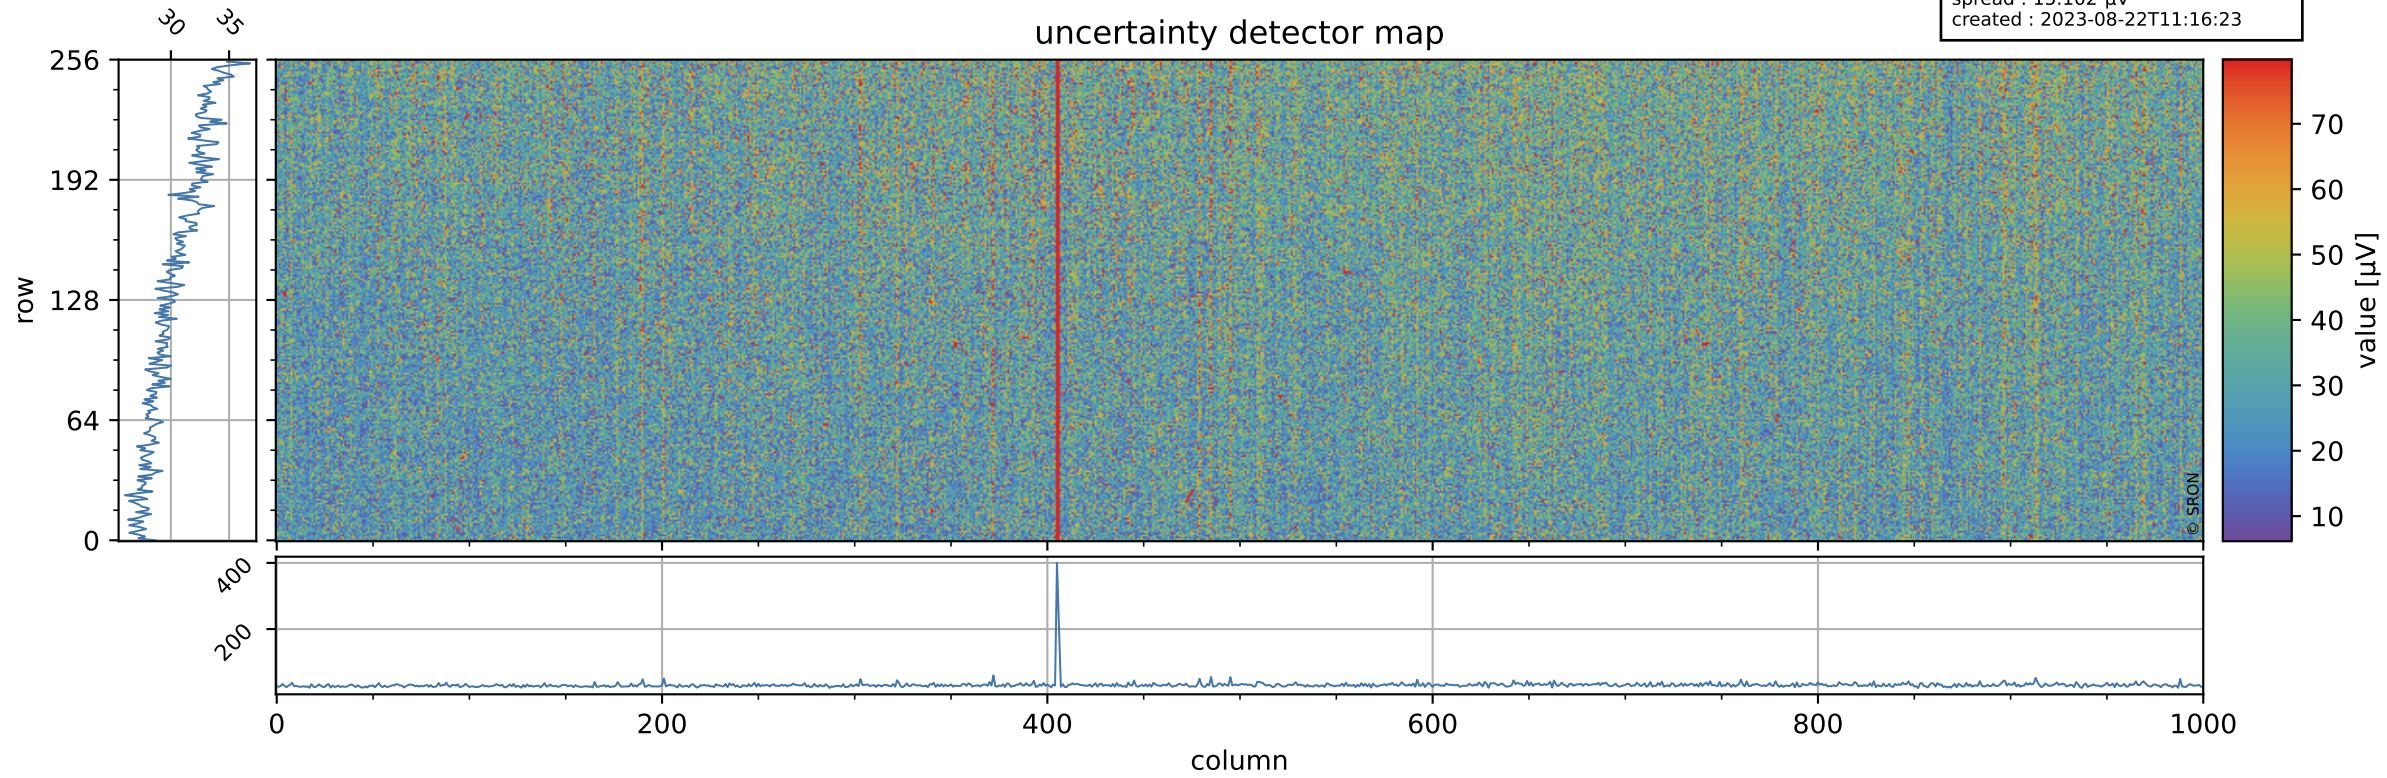

Tropomi SWIR offset (beta nominal)

orbits : 19 in [25417, 25462]
coverage : 2022-09-09 / 2022-09-12
median : 0.52594 V
spread : 0.035908 V
created : 2023-08-22T11:16:23

value detector map

Tropomi SWIR offset (beta nominal)

orbits : 19 in [25417, 25462]
coverage : 2022-09-09 / 2022-09-12
median : 30.616 μV
spread : 15.102 μV
created : 2023-08-22T11:16:23

Tropomi SWIR offset (beta nominal)

orbits : 19 in [25417, 25462]
coverage : 2022-09-09 / 2022-09-12
median : -0.072129 mV
spread : 0.39716 mV
created : 2023-08-22T11:16:23

value compared with SWIR offset CKD

Tropomi SWIR offset (beta nominal) ground-tracks of Sentinel-5P

orbits : 19 in [25417, 25462]
coverage : 2022-09-09 / 2022-09-12
created : 2023-08-22T11:16:23

Tropomi SWIR offset (beta nominal)

orbits : [1867, 25462]
coverage : 2018-02-20 / 2022-09-12
created : 2023-08-22T11:16:24

trend of detector median & temperatures