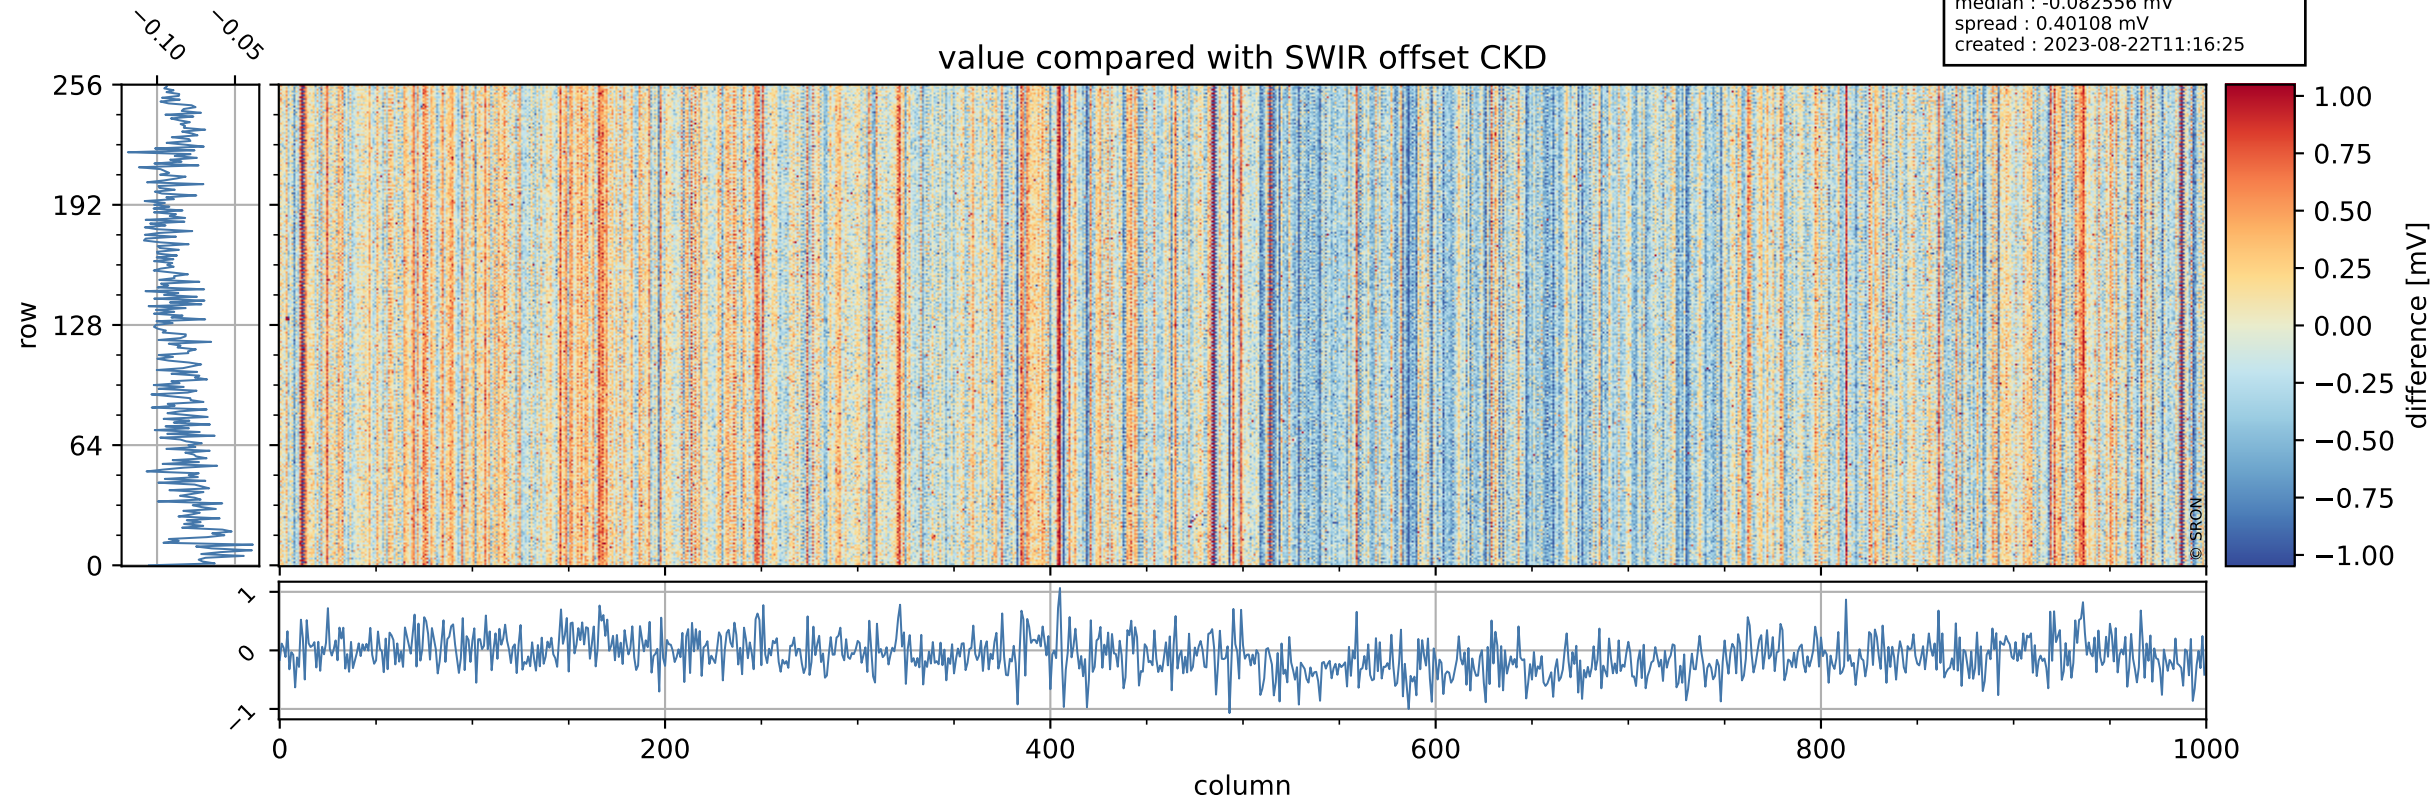

Tropomi SWIR offset (beta nominal)

orbits : 20 in [25462, 25507]
coverage : 2022-09-12 / 2022-09-15
median : 0.52593 V
spread : 0.03591 V
created : 2023-08-22T11:16:25

value detector map

Tropomi SWIR offset (beta nominal)

orbits : 20 in [25462, 25507]
coverage : 2022-09-12 / 2022-09-15
median : 29.239 μV
spread : 14.811 μV
created : 2023-08-22T11:16:25

Tropomi SWIR offset (beta nominal)

orbits : 20 in [25462, 25507]
coverage : 2022-09-12 / 2022-09-15
median : -0.082556 mV
spread : 0.40108 mV
created : 2023-08-22T11:16:25

value compared with SWIR offset CKD

Tropomi SWIR offset (beta nominal) ground-tracks of Sentinel-5P

orbits : 20 in [25462, 25507]
coverage : 2022-09-12 / 2022-09-15
created : 2023-08-22T11:16:26

Tropomi SWIR offset (beta nominal)

orbits : [1867, 25507]
coverage : 2018-02-20 / 2022-09-15
created : 2023-08-22T11:16:26

trend of detector median & temperatures