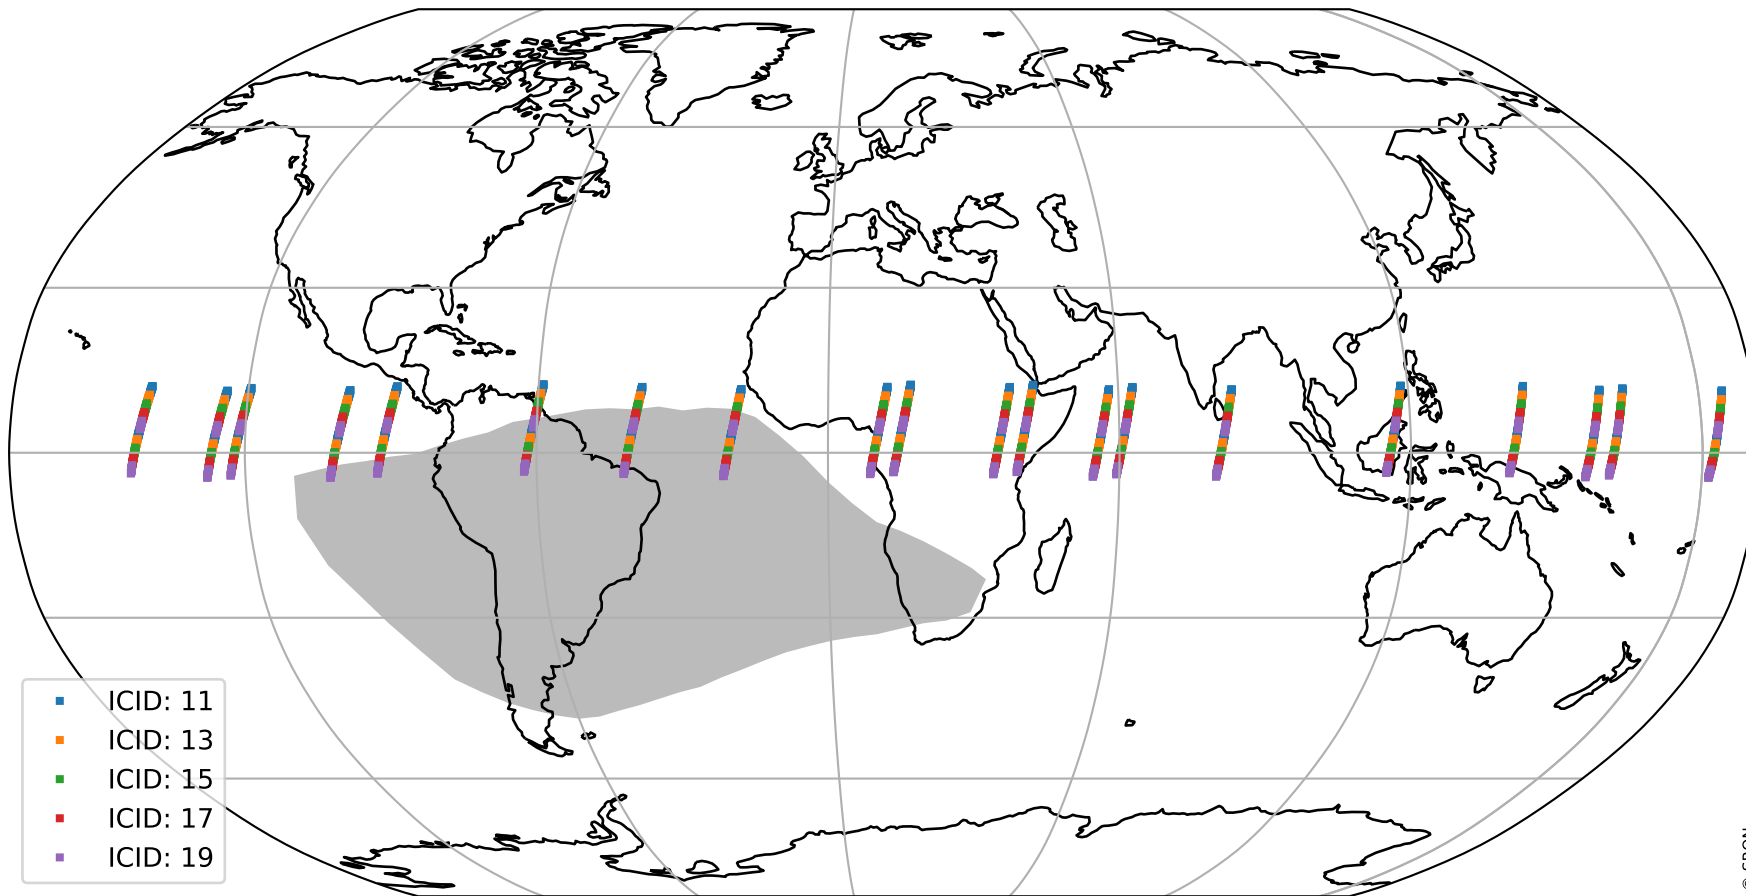

Tropomi SWIR offset (beta nominal)

orbits : 20 in [25462, 25507]
coverage : 2022-09-12 / 2022-09-15
median : 0.52593 V
spread : 0.03591 V
created : 2023-08-22T11:16:25

value detector map

Tropomi SWIR offset (beta nominal)

orbits : 20 in [25462, 25507]
coverage : 2022-09-12 / 2022-09-15
median : 29.239 μV
spread : 14.811 μV
created : 2023-08-22T11:16:25

Tropomi SWIR offset (beta nominal)

orbits : 20 in [25462, 25507]
coverage : 2022-09-12 / 2022-09-15
median : -0.082556 mV
spread : 0.40108 mV
created : 2023-08-22T11:16:25

value compared with SWIR offset CKD

Tropomi SWIR offset (beta nominal) ground-tracks of Sentinel-5P

orbits : 20 in [25462, 25507]
coverage : 2022-09-12 / 2022-09-15
created : 2023-08-22T11:16:26

Tropomi SWIR offset (beta nominal)

orbits : [1867, 25507]
coverage : 2018-02-20 / 2022-09-15
created : 2023-08-22T11:16:26

trend of detector median & temperatures