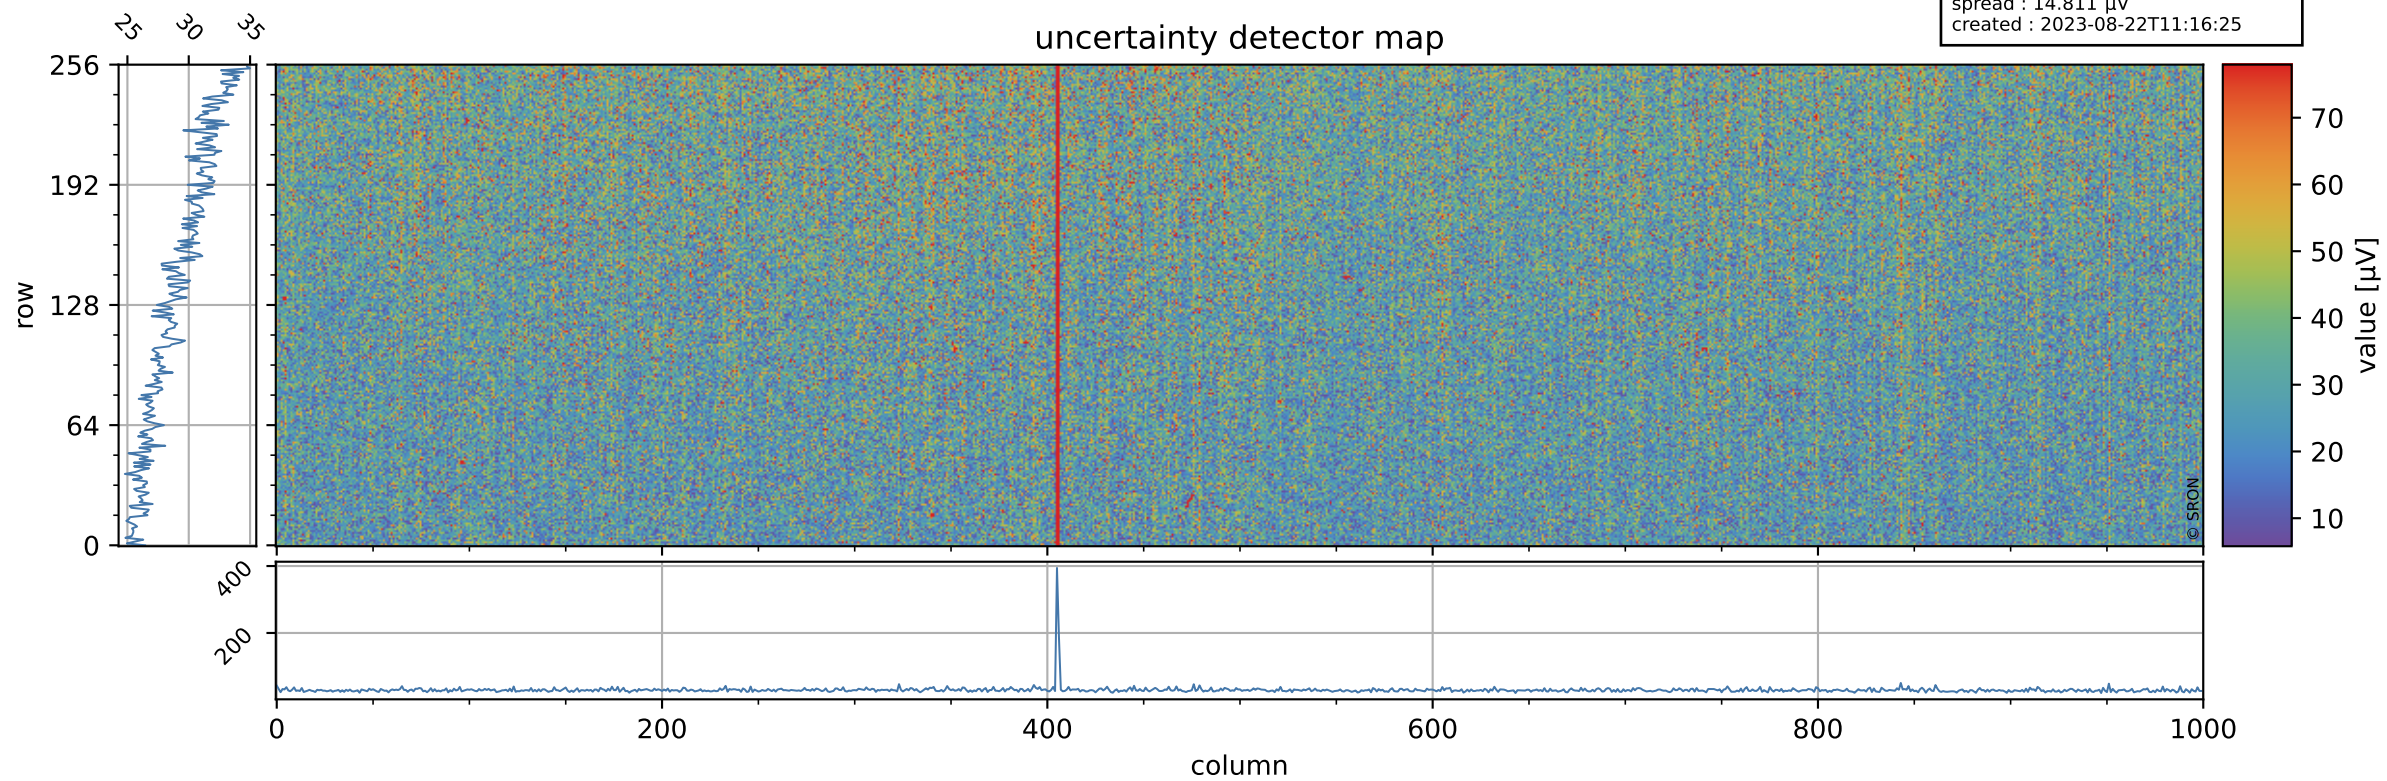

Tropomi SWIR offset (beta nominal)

orbits : 20 in [25462, 25507]
coverage : 2022-09-12 / 2022-09-15
median : 0.52593 V
spread : 0.03591 V
created : 2023-08-22T11:16:25

value detector map

Tropomi SWIR offset (beta nominal)

orbits : 20 in [25462, 25507]
coverage : 2022-09-12 / 2022-09-15
median : 29.239 μV
spread : 14.811 μV
created : 2023-08-22T11:16:25

Tropomi SWIR offset (beta nominal)

orbits : 20 in [25462, 25507]
coverage : 2022-09-12 / 2022-09-15
median : -0.082556 mV
spread : 0.40108 mV
created : 2023-08-22T11:16:25

value compared with SWIR offset CKD

Tropomi SWIR offset (beta nominal) ground-tracks of Sentinel-5P

orbits : 20 in [25462, 25507]
coverage : 2022-09-12 / 2022-09-15
created : 2023-08-22T11:16:26

Tropomi SWIR offset (beta nominal)

orbits : [1867, 25507]
coverage : 2018-02-20 / 2022-09-15
created : 2023-08-22T11:16:26

trend of detector median & temperatures