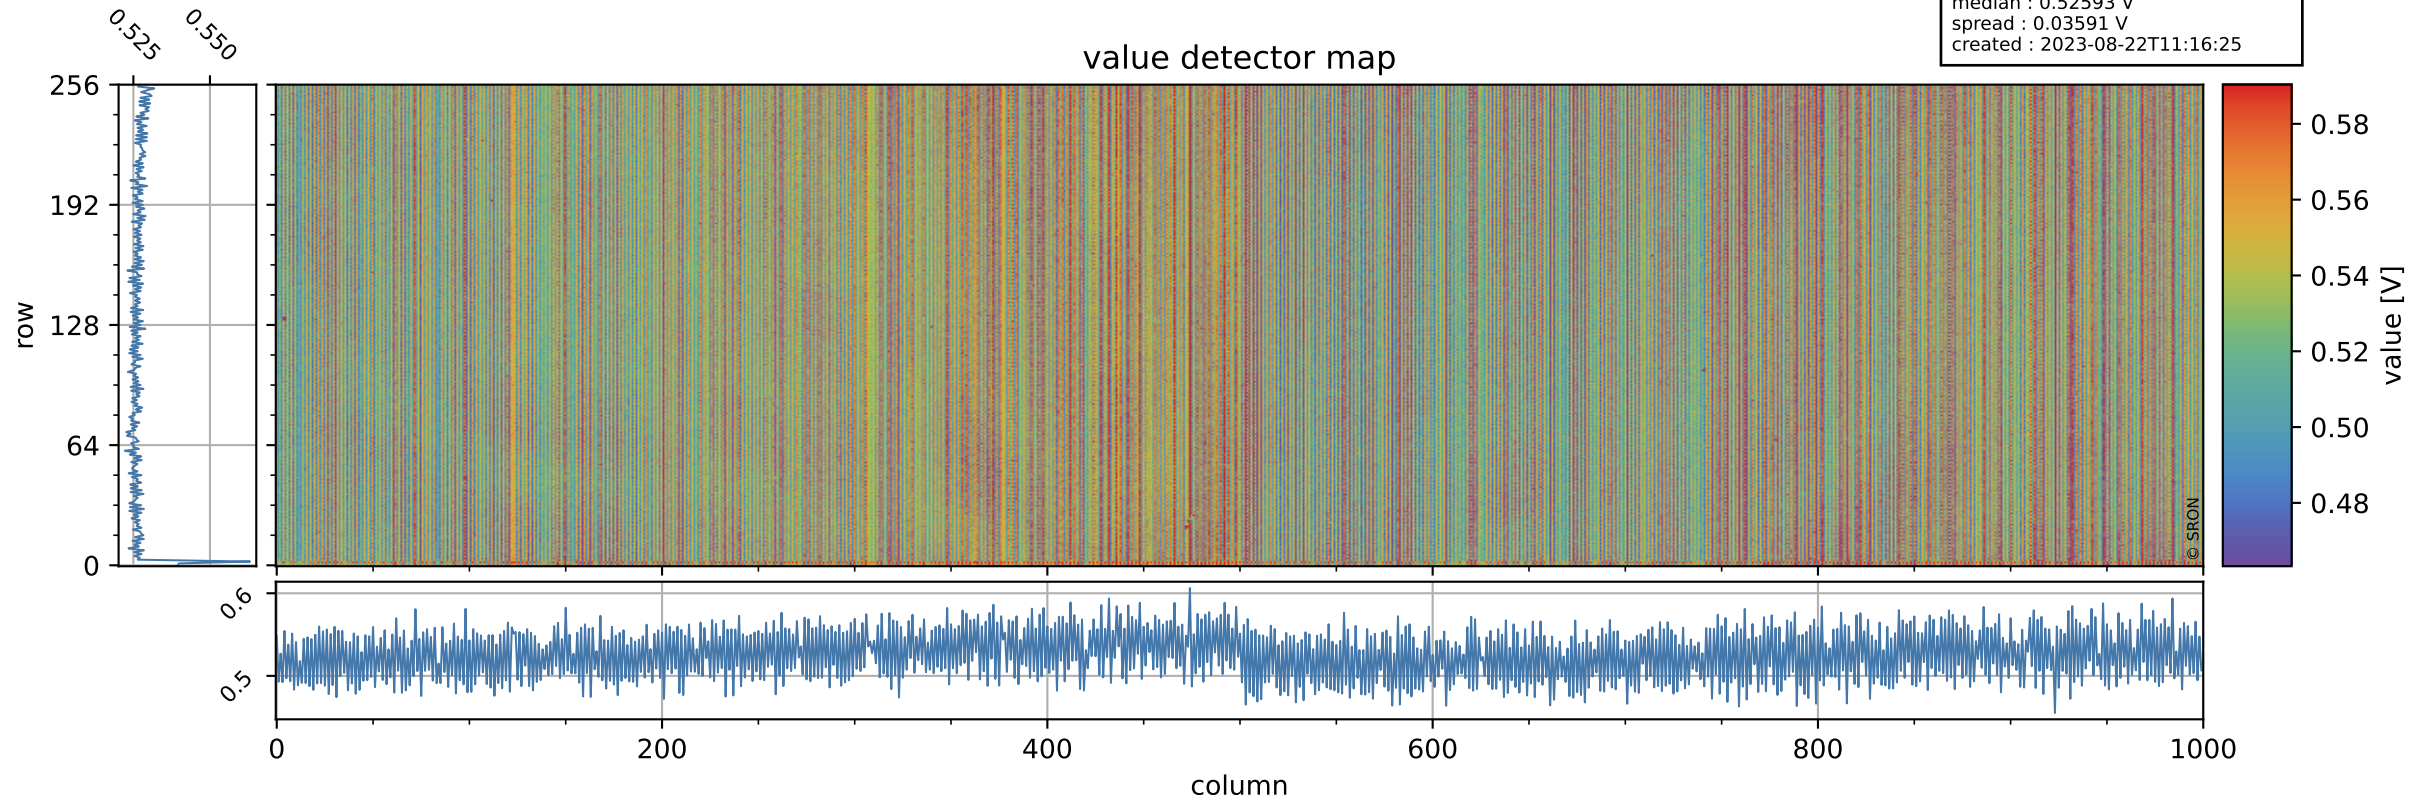

Tropomi SWIR offset (beta nominal)

orbits : 20 in [25462, 25507]
coverage : 2022-09-12 / 2022-09-15
median : 0.52593 V
spread : 0.03591 V
created : 2023-08-22T11:16:25

value detector map

Tropomi SWIR offset (beta nominal)

orbits : 20 in [25462, 25507]
coverage : 2022-09-12 / 2022-09-15
median : 29.239 μV
spread : 14.811 μV
created : 2023-08-22T11:16:25

Tropomi SWIR offset (beta nominal)

orbits : 20 in [25462, 25507]
coverage : 2022-09-12 / 2022-09-15
median : -0.082556 mV
spread : 0.40108 mV
created : 2023-08-22T11:16:25

value compared with SWIR offset CKD

Tropomi SWIR offset (beta nominal) ground-tracks of Sentinel-5P

orbits : 20 in [25462, 25507]
coverage : 2022-09-12 / 2022-09-15
created : 2023-08-22T11:16:26

Tropomi SWIR offset (beta nominal)

orbits : [1867, 25507]
coverage : 2018-02-20 / 2022-09-15
created : 2023-08-22T11:16:26

trend of detector median & temperatures