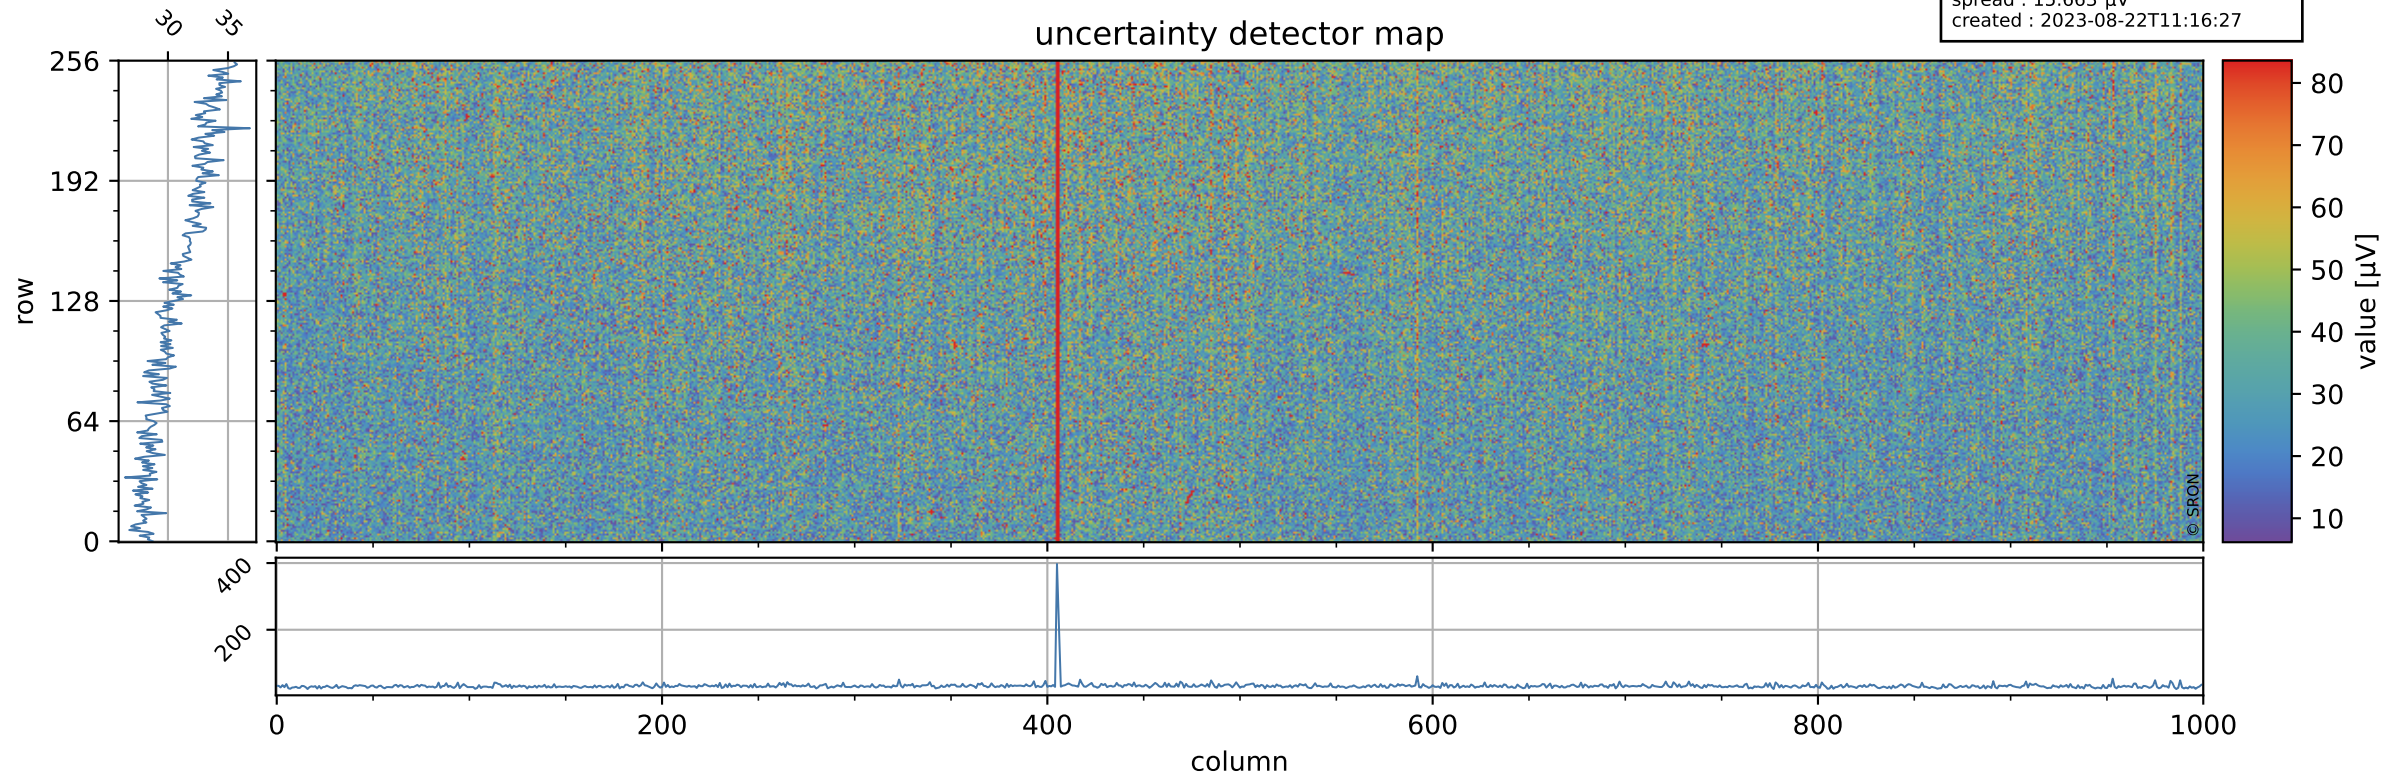

Tropomi SWIR offset (beta nominal)

orbits : 18 in [25507, 25552]
coverage : 2022-09-15 / 2022-09-18
median : 0.52594 V
spread : 0.03591 V
created : 2023-08-22T11:16:27

value detector map

Tropomi SWIR offset (beta nominal)

orbits : 18 in [25507, 25552]
coverage : 2022-09-15 / 2022-09-18
median : 31.116 μV
spread : 15.663 μV
created : 2023-08-22T11:16:27

Tropomi SWIR offset (beta nominal)

orbits : 18 in [25507, 25552]
coverage : 2022-09-15 / 2022-09-18
median : -0.072642 mV
spread : 0.39819 mV
created : 2023-08-22T11:16:27

value compared with SWIR offset CKD

Tropomi SWIR offset (beta nominal) ground-tracks of Sentinel-5P

orbits : 18 in [25507, 25552]
coverage : 2022-09-15 / 2022-09-18
created : 2023-08-22T11:16:28

Tropomi SWIR offset (beta nominal)

orbits : [1867, 25552]
coverage : 2018-02-20 / 2022-09-18
created : 2023-08-22T11:16:28

trend of detector median & temperatures