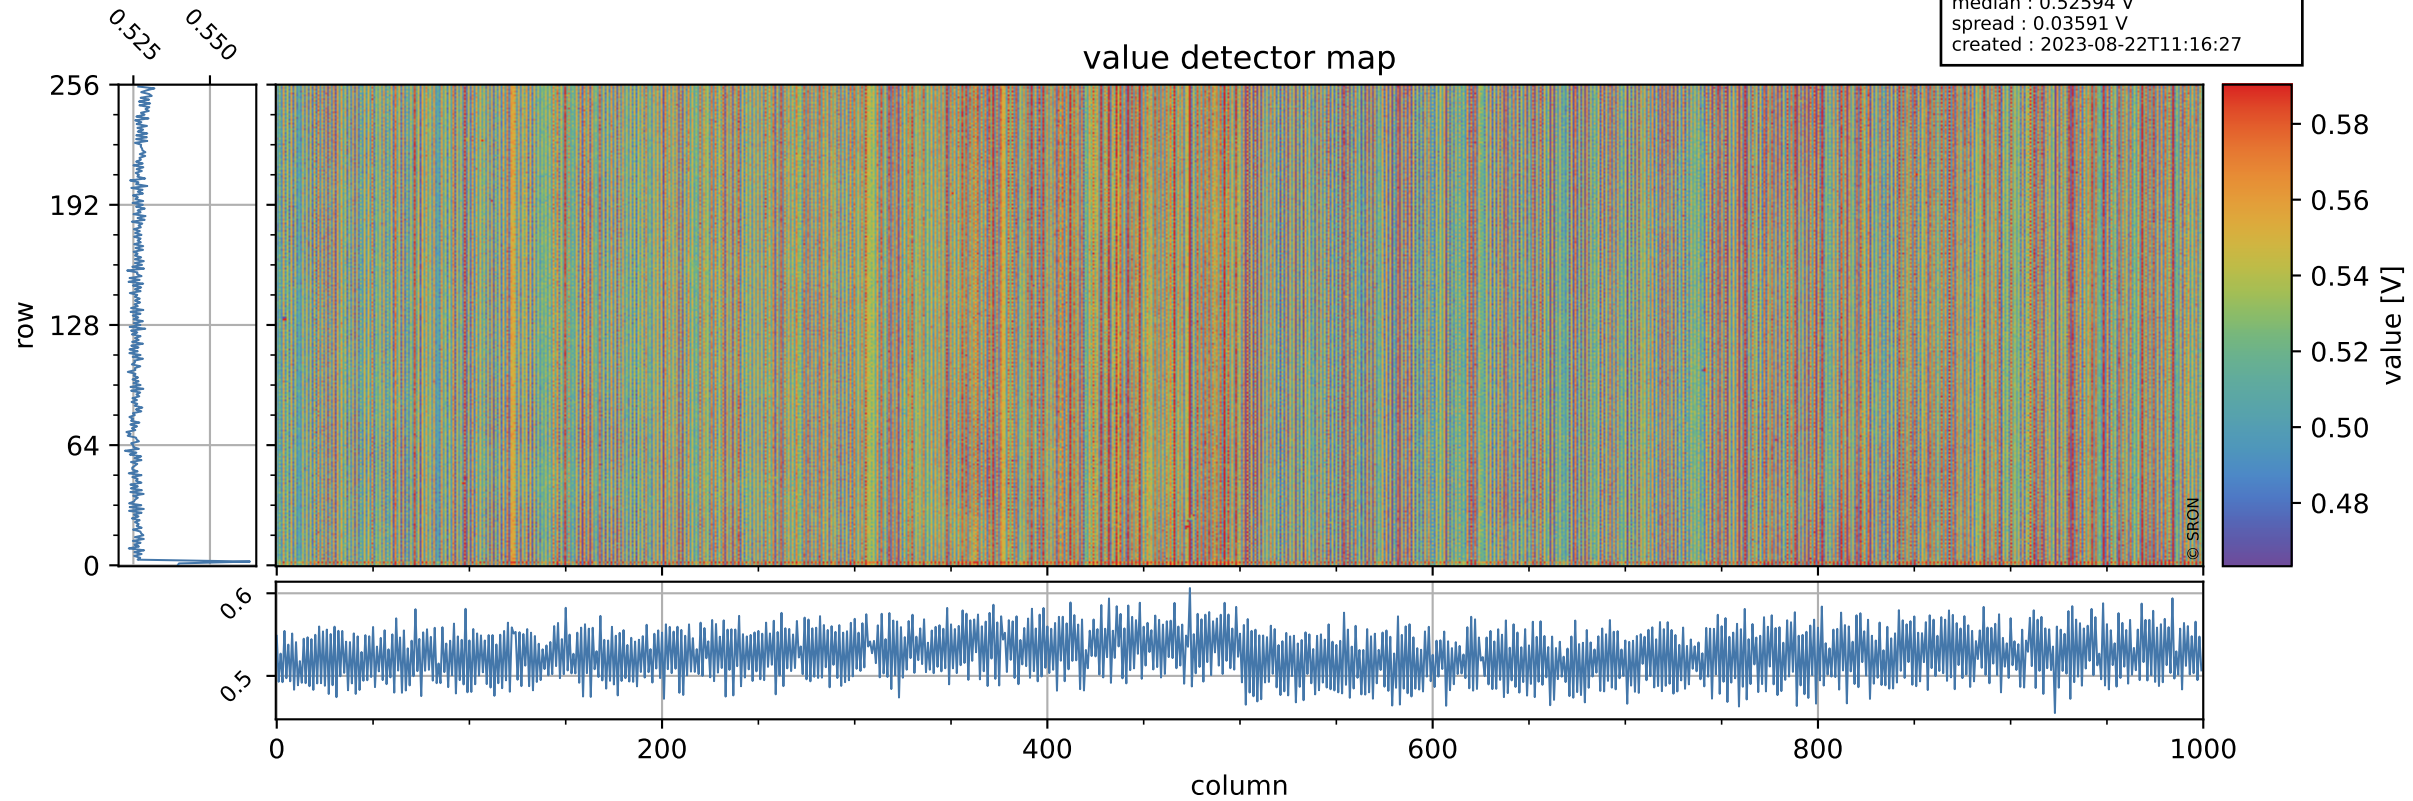

Tropomi SWIR offset (beta nominal)

orbits : 18 in [25507, 25552]
coverage : 2022-09-15 / 2022-09-18
median : 0.52594 V
spread : 0.03591 V
created : 2023-08-22T11:16:27

value detector map

Tropomi SWIR offset (beta nominal)

orbits : 18 in [25507, 25552]
coverage : 2022-09-15 / 2022-09-18
median : 31.116 μV
spread : 15.663 μV
created : 2023-08-22T11:16:27

Tropomi SWIR offset (beta nominal)

orbits : 18 in [25507, 25552]
coverage : 2022-09-15 / 2022-09-18
median : -0.072642 mV
spread : 0.39819 mV
created : 2023-08-22T11:16:27

value compared with SWIR offset CKD

Tropomi SWIR offset (beta nominal) ground-tracks of Sentinel-5P

orbits : 18 in [25507, 25552]
coverage : 2022-09-15 / 2022-09-18
created : 2023-08-22T11:16:28

Tropomi SWIR offset (beta nominal)

orbits : [1867, 25552]
coverage : 2018-02-20 / 2022-09-18
created : 2023-08-22T11:16:28

trend of detector median & temperatures