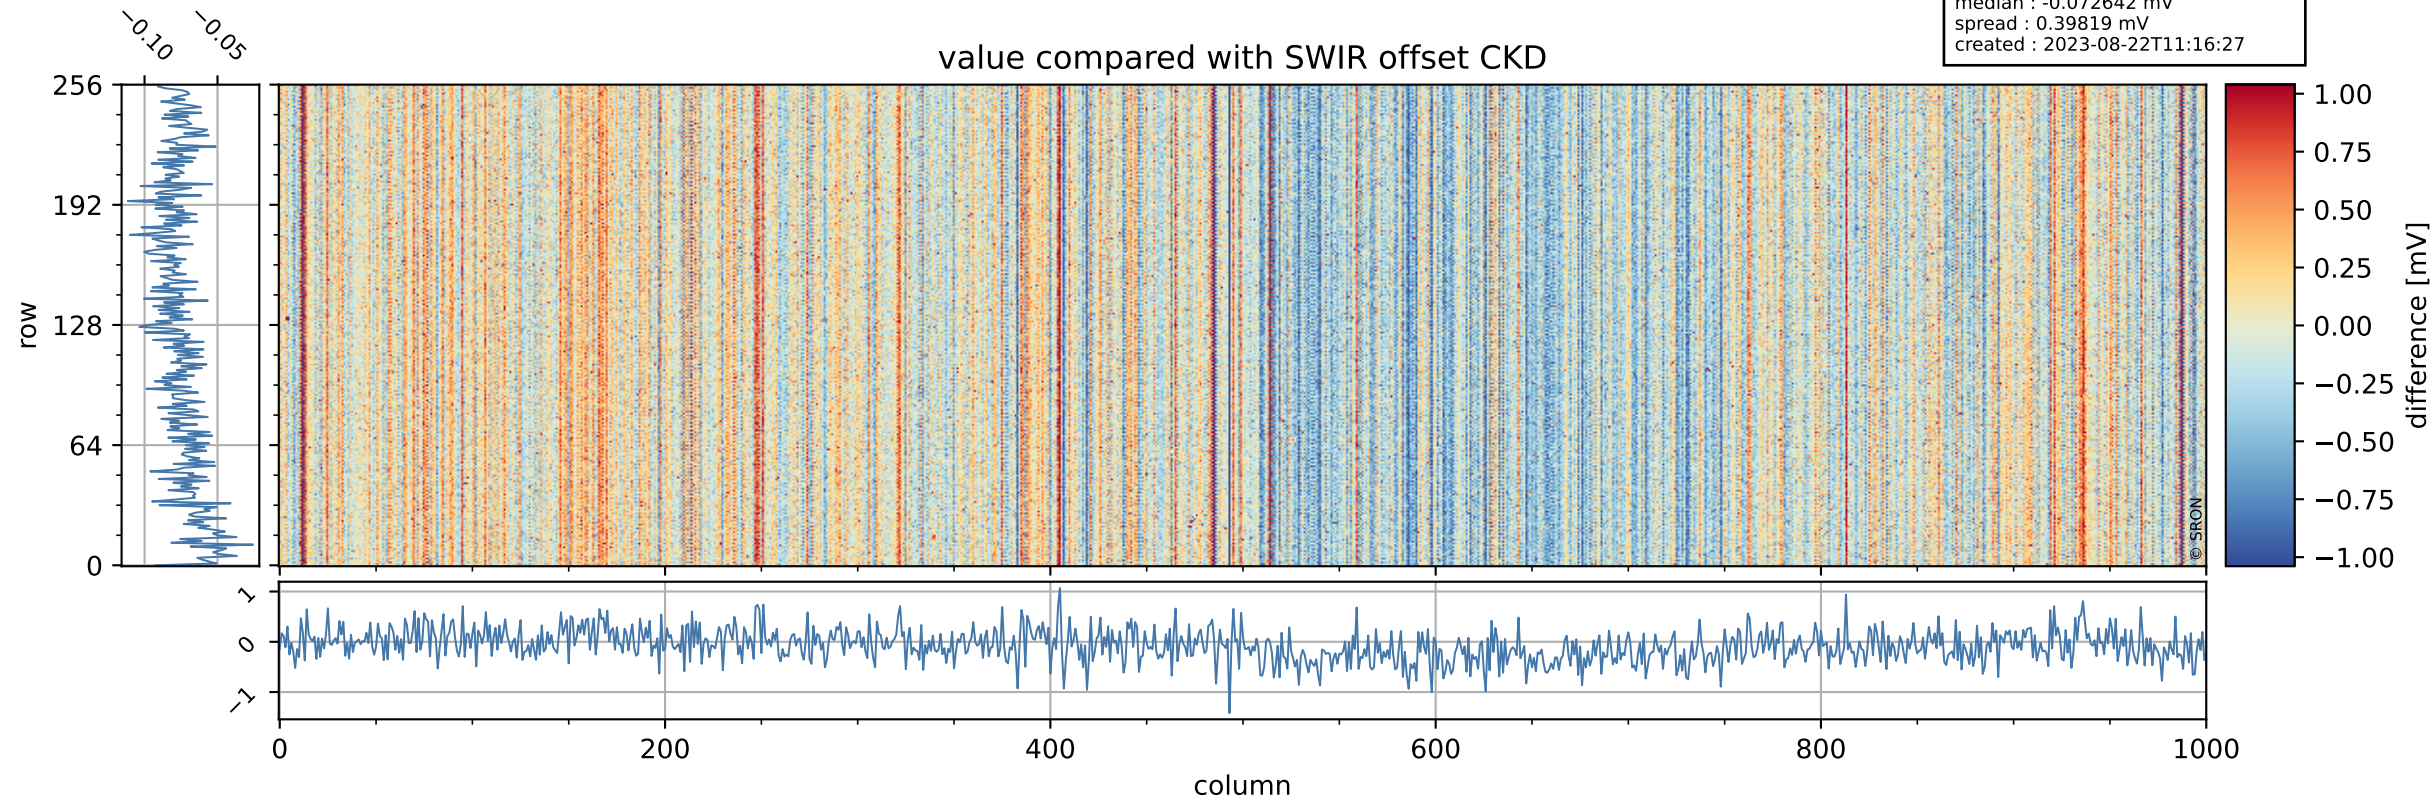

Tropomi SWIR offset (beta nominal)

orbits : 18 in [25507, 25552]
coverage : 2022-09-15 / 2022-09-18
median : 0.52594 V
spread : 0.03591 V
created : 2023-08-22T11:16:27

value detector map

Tropomi SWIR offset (beta nominal)

orbits : 18 in [25507, 25552]
coverage : 2022-09-15 / 2022-09-18
median : 31.116 μV
spread : 15.663 μV
created : 2023-08-22T11:16:27

Tropomi SWIR offset (beta nominal)

orbits : 18 in [25507, 25552]
coverage : 2022-09-15 / 2022-09-18
median : -0.072642 mV
spread : 0.39819 mV
created : 2023-08-22T11:16:27

value compared with SWIR offset CKD

Tropomi SWIR offset (beta nominal) ground-tracks of Sentinel-5P

orbits : 18 in [25507, 25552]
coverage : 2022-09-15 / 2022-09-18
created : 2023-08-22T11:16:28

Tropomi SWIR offset (beta nominal)

orbits : [1867, 25552]
coverage : 2018-02-20 / 2022-09-18
created : 2023-08-22T11:16:28

trend of detector median & temperatures