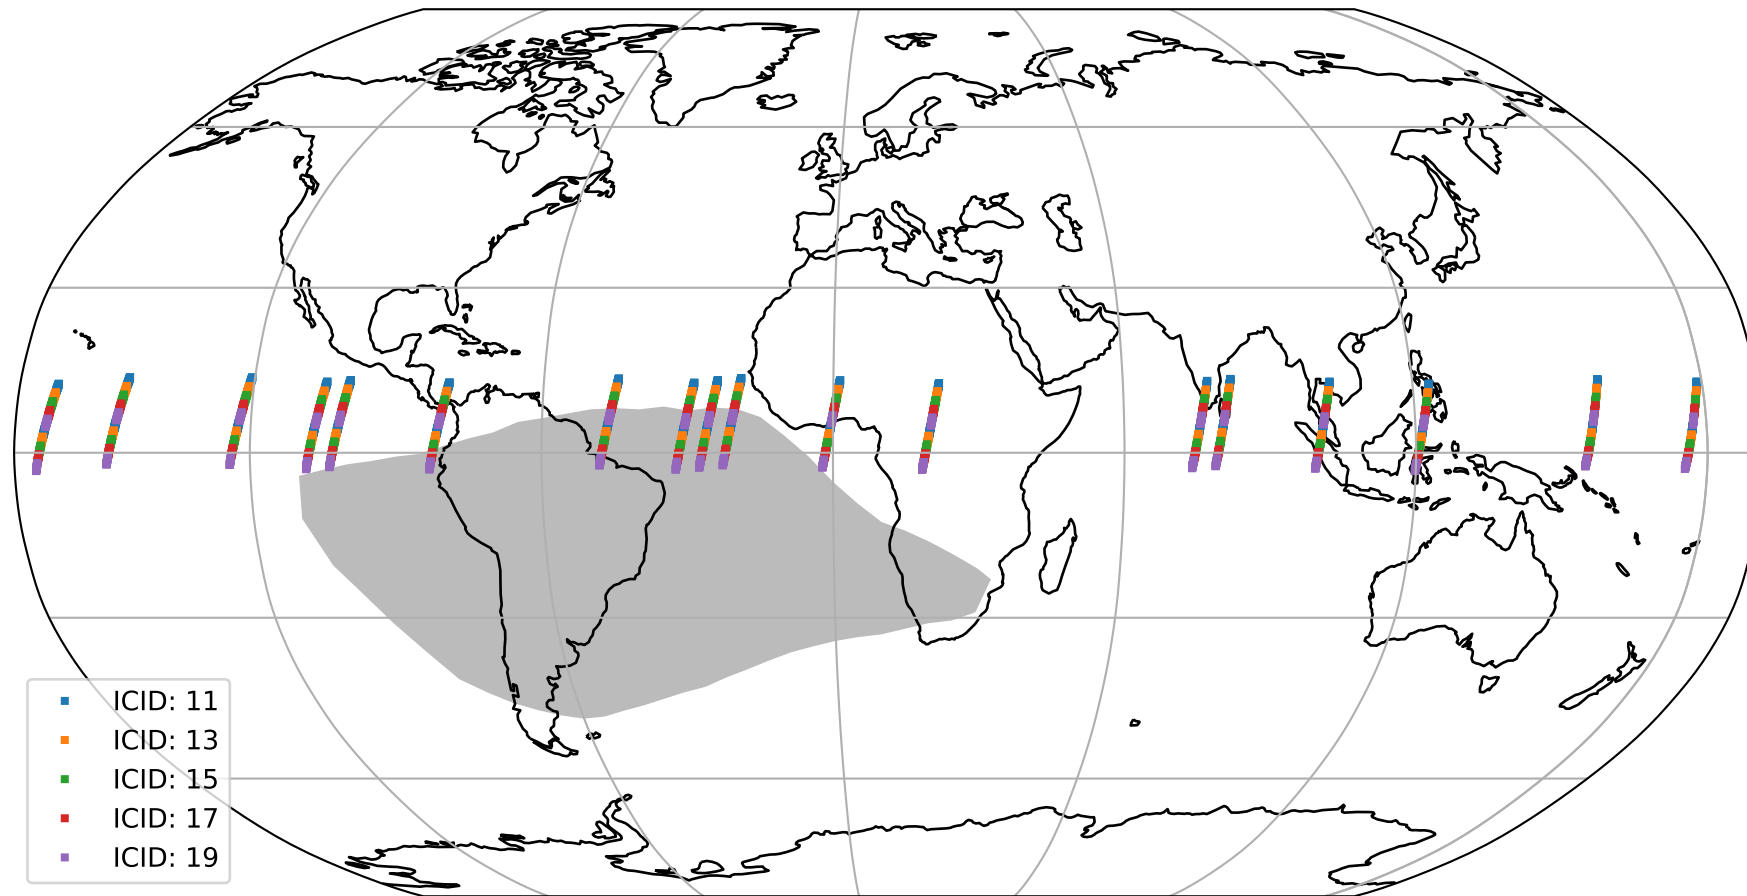

Tropomi SWIR offset (beta nominal)

orbits : 18 in [25507, 25552]
coverage : 2022-09-15 / 2022-09-18
median : 0.52594 V
spread : 0.03591 V
created : 2023-08-22T11:16:27

value detector map

Tropomi SWIR offset (beta nominal)

orbits : 18 in [25507, 25552]
coverage : 2022-09-15 / 2022-09-18
median : 31.116 μV
spread : 15.663 μV
created : 2023-08-22T11:16:27

Tropomi SWIR offset (beta nominal)

orbits : 18 in [25507, 25552]
coverage : 2022-09-15 / 2022-09-18
median : -0.072642 mV
spread : 0.39819 mV
created : 2023-08-22T11:16:27

value compared with SWIR offset CKD

Tropomi SWIR offset (beta nominal) ground-tracks of Sentinel-5P

orbits : 18 in [25507, 25552]
coverage : 2022-09-15 / 2022-09-18
created : 2023-08-22T11:16:28

Tropomi SWIR offset (beta nominal)

orbits : [1867, 25552]
coverage : 2018-02-20 / 2022-09-18
created : 2023-08-22T11:16:28

trend of detector median & temperatures