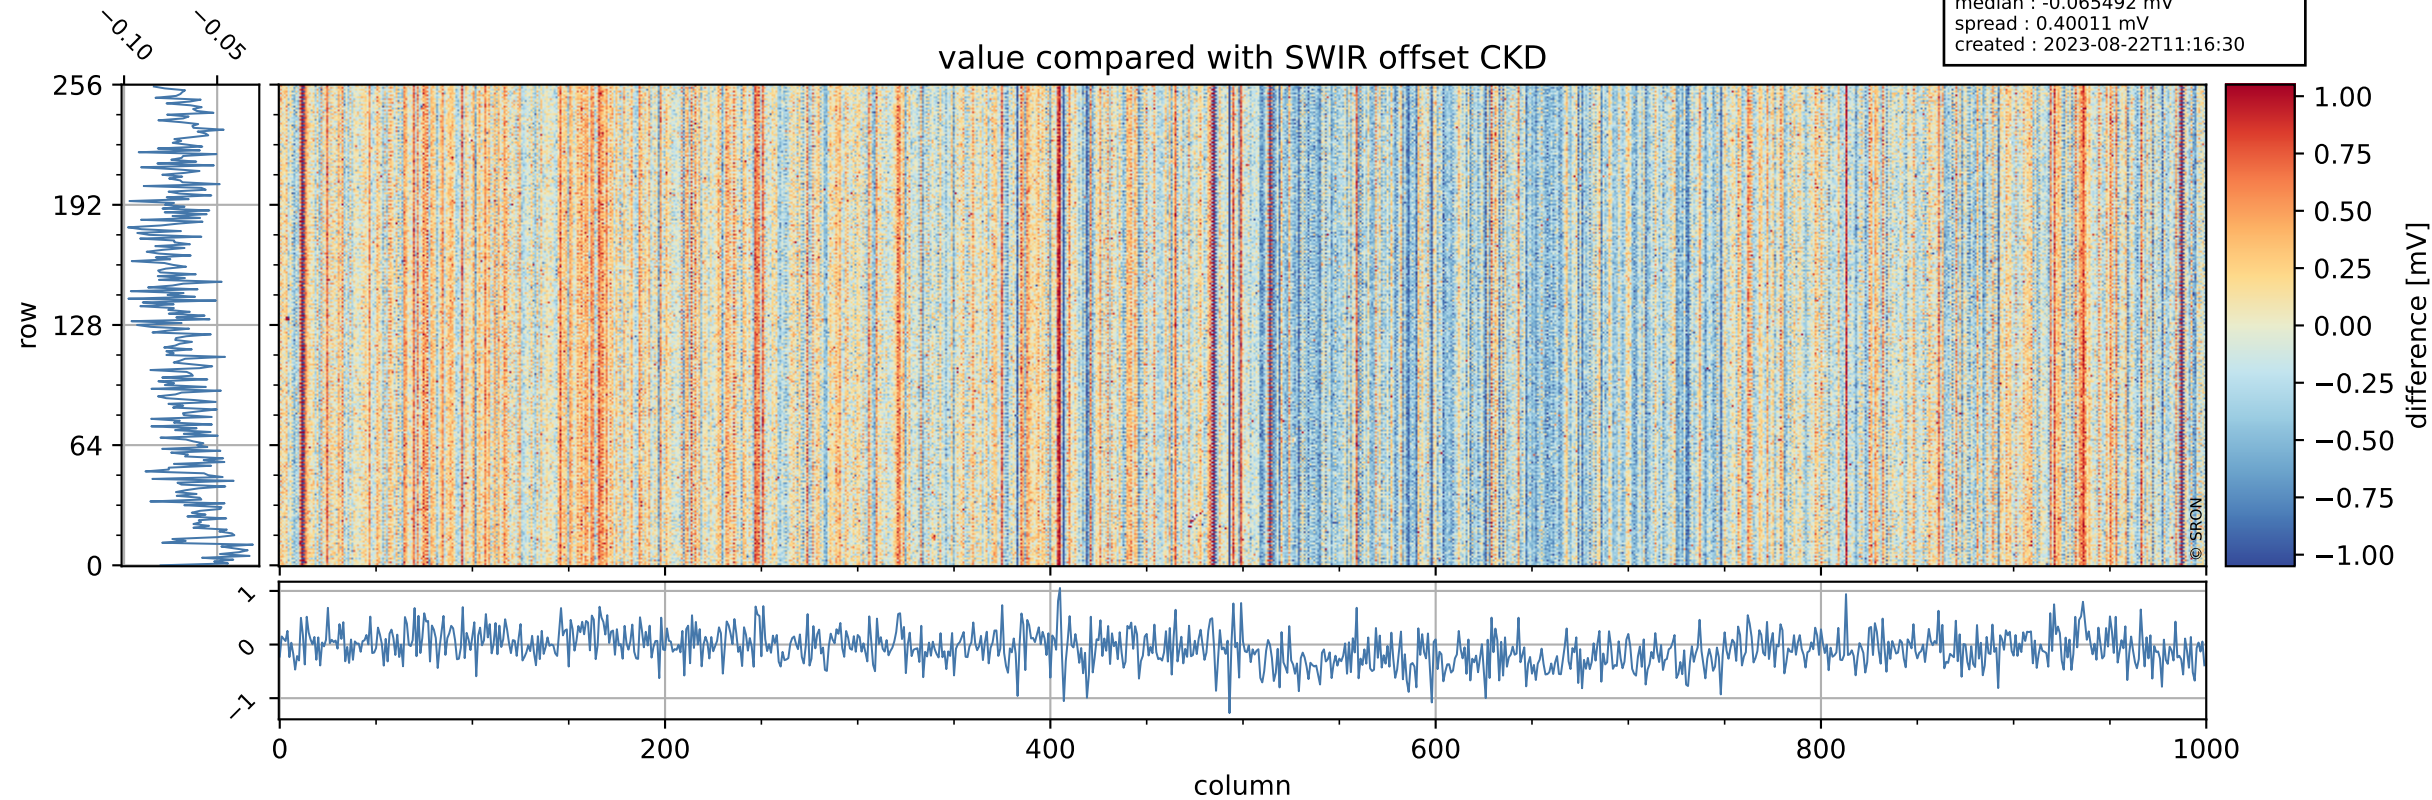

Tropomi SWIR offset (beta nominal)

orbits : 20 in [25552, 25597]
coverage : 2022-09-18 / 2022-09-21
median : 0.52595 V
spread : 0.035911 V
created : 2023-08-22T11:16:29

value detector map

Tropomi SWIR offset (beta nominal)

orbits : 20 in [25552, 25597]
coverage : 2022-09-18 / 2022-09-21
median : 29.15 μV
spread : 14.751 μV
created : 2023-08-22T11:16:29

Tropomi SWIR offset (beta nominal)

orbits : 20 in [25552, 25597]
coverage : 2022-09-18 / 2022-09-21
median : -0.065492 mV
spread : 0.40011 mV
created : 2023-08-22T11:16:30

value compared with SWIR offset CKD

Tropomi SWIR offset (beta nominal) ground-tracks of Sentinel-5P

orbits : 20 in [25552, 25597]
coverage : 2022-09-18 / 2022-09-21
created : 2023-08-22T11:16:30

Tropomi SWIR offset (beta nominal)

orbits : [1867, 25597]
coverage : 2018-02-20 / 2022-09-21
created : 2023-08-22T11:16:30

trend of detector median & temperatures