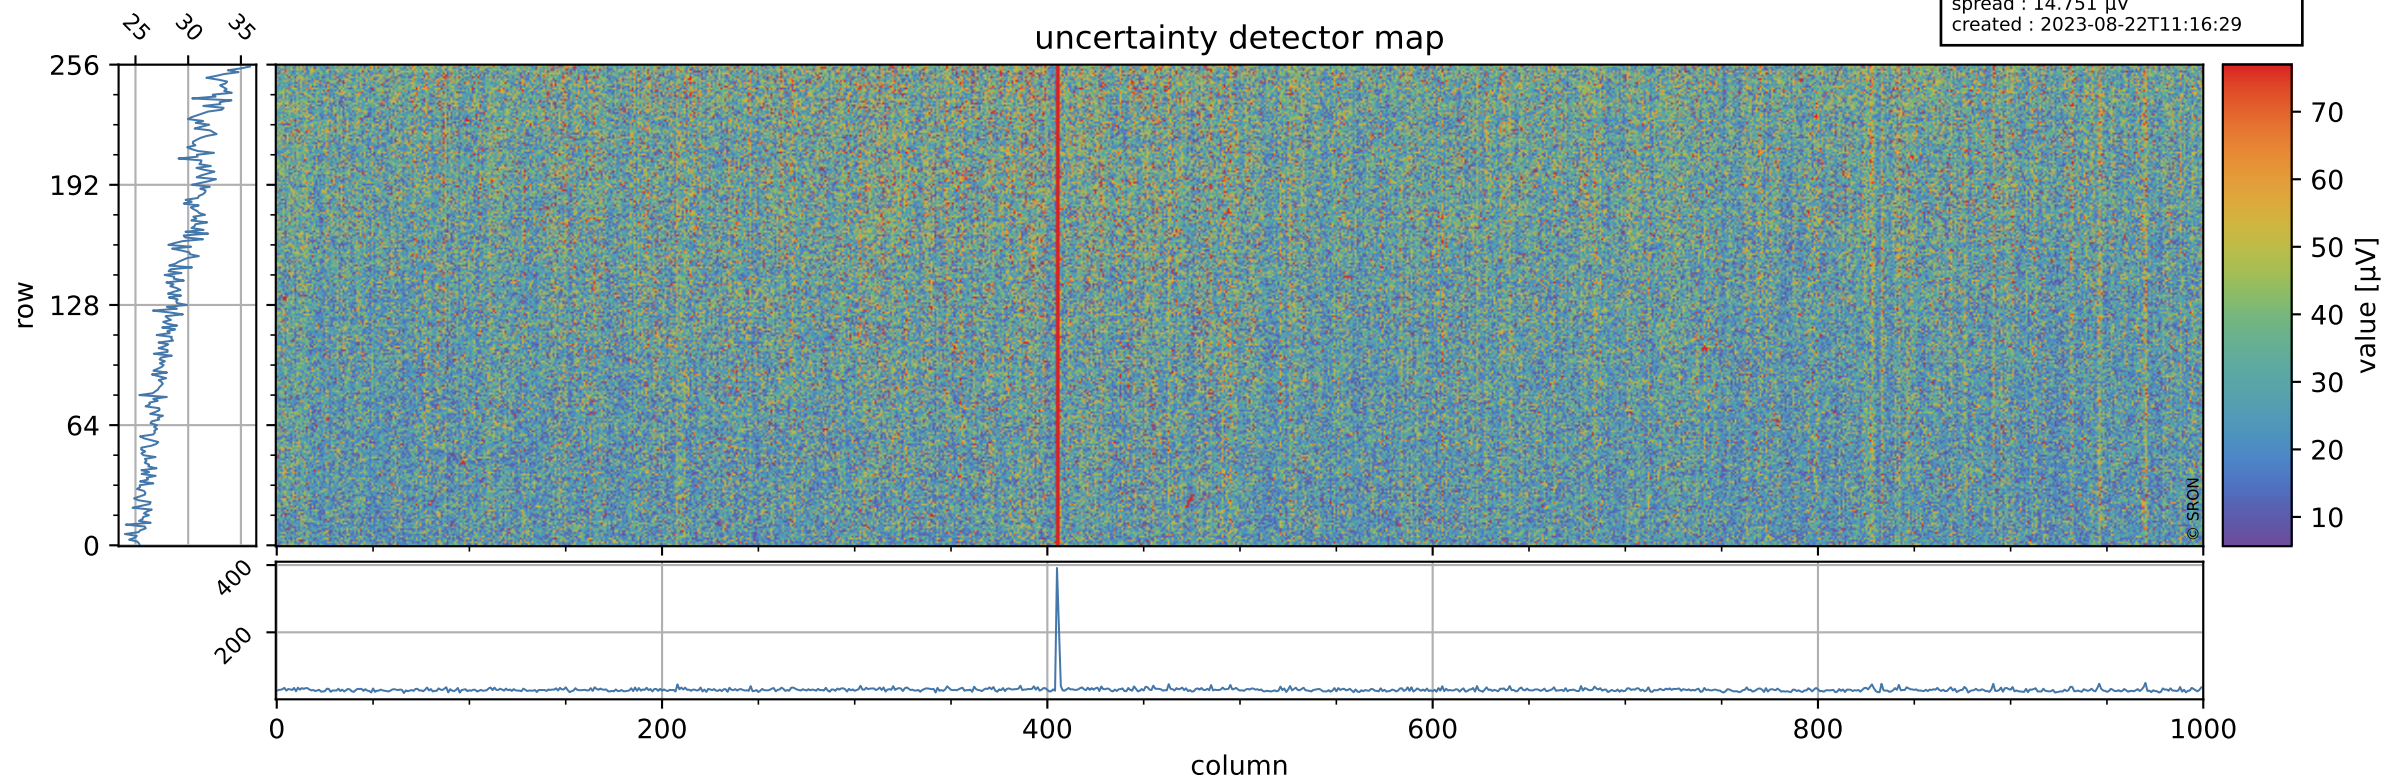

Tropomi SWIR offset (beta nominal)

orbits : 20 in [25552, 25597]
coverage : 2022-09-18 / 2022-09-21
median : 0.52595 V
spread : 0.035911 V
created : 2023-08-22T11:16:29

value detector map

Tropomi SWIR offset (beta nominal)

orbits : 20 in [25552, 25597]
coverage : 2022-09-18 / 2022-09-21
median : 29.15 μV
spread : 14.751 μV
created : 2023-08-22T11:16:29

Tropomi SWIR offset (beta nominal)

orbits : 20 in [25552, 25597]
coverage : 2022-09-18 / 2022-09-21
median : -0.065492 mV
spread : 0.40011 mV
created : 2023-08-22T11:16:30

value compared with SWIR offset CKD

Tropomi SWIR offset (beta nominal) ground-tracks of Sentinel-5P

orbits : 20 in [25552, 25597]
coverage : 2022-09-18 / 2022-09-21
created : 2023-08-22T11:16:30

Tropomi SWIR offset (beta nominal)

orbits : [1867, 25597]
coverage : 2018-02-20 / 2022-09-21
created : 2023-08-22T11:16:30

trend of detector median & temperatures