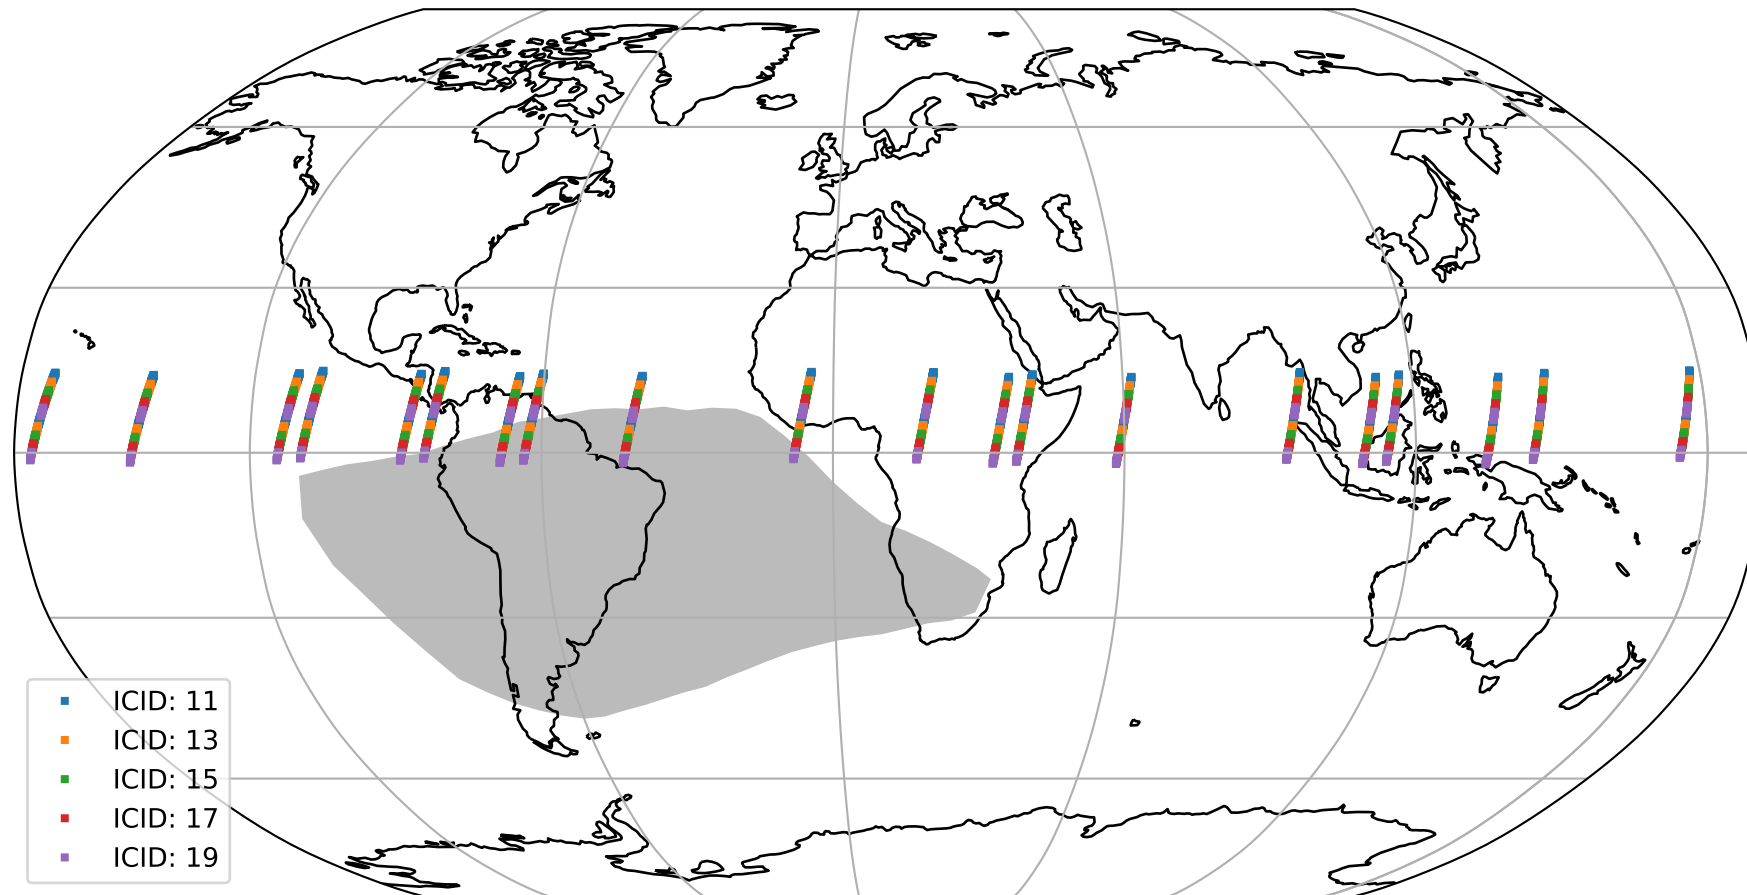

Tropomi SWIR offset (beta nominal)

orbits : 20 in [25552, 25597]
coverage : 2022-09-18 / 2022-09-21
median : 0.52595 V
spread : 0.035911 V
created : 2023-08-22T11:16:29

value detector map

Tropomi SWIR offset (beta nominal)

orbits : 20 in [25552, 25597]
coverage : 2022-09-18 / 2022-09-21
median : 29.15 μV
spread : 14.751 μV
created : 2023-08-22T11:16:29

Tropomi SWIR offset (beta nominal)

orbits : 20 in [25552, 25597]
coverage : 2022-09-18 / 2022-09-21
median : -0.065492 mV
spread : 0.40011 mV
created : 2023-08-22T11:16:30

value compared with SWIR offset CKD

Tropomi SWIR offset (beta nominal) ground-tracks of Sentinel-5P

orbits : 20 in [25552, 25597]
coverage : 2022-09-18 / 2022-09-21
created : 2023-08-22T11:16:30

Tropomi SWIR offset (beta nominal)

orbits : [1867, 25597]
coverage : 2018-02-20 / 2022-09-21
created : 2023-08-22T11:16:30

trend of detector median & temperatures