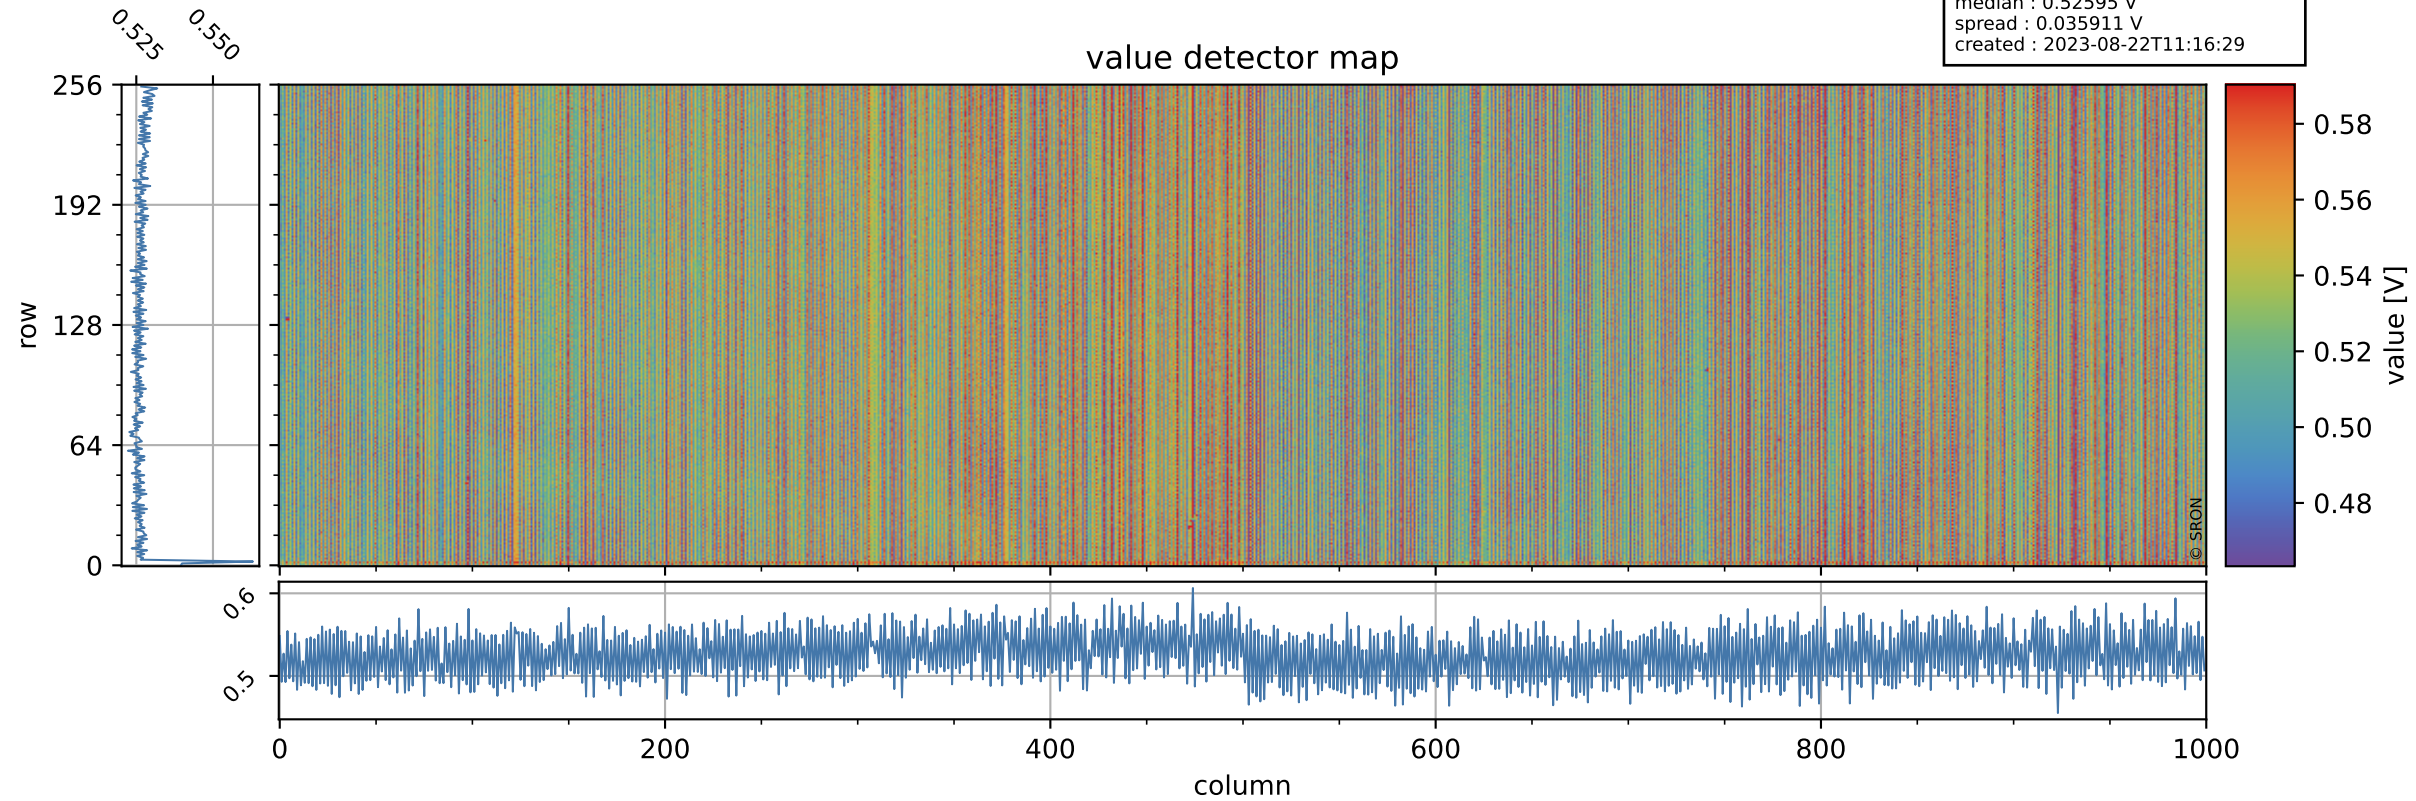

Tropomi SWIR offset (beta nominal)

orbits : 20 in [25552, 25597]
coverage : 2022-09-18 / 2022-09-21
median : 0.52595 V
spread : 0.035911 V
created : 2023-08-22T11:16:29

value detector map

Tropomi SWIR offset (beta nominal)

orbits : 20 in [25552, 25597]
coverage : 2022-09-18 / 2022-09-21
median : 29.15 μV
spread : 14.751 μV
created : 2023-08-22T11:16:29

Tropomi SWIR offset (beta nominal)

orbits : 20 in [25552, 25597]
coverage : 2022-09-18 / 2022-09-21
median : -0.065492 mV
spread : 0.40011 mV
created : 2023-08-22T11:16:30

value compared with SWIR offset CKD

Tropomi SWIR offset (beta nominal) ground-tracks of Sentinel-5P

orbits : 20 in [25552, 25597]
coverage : 2022-09-18 / 2022-09-21
created : 2023-08-22T11:16:30

Tropomi SWIR offset (beta nominal)

orbits : [1867, 25597]
coverage : 2018-02-20 / 2022-09-21
created : 2023-08-22T11:16:30

trend of detector median & temperatures