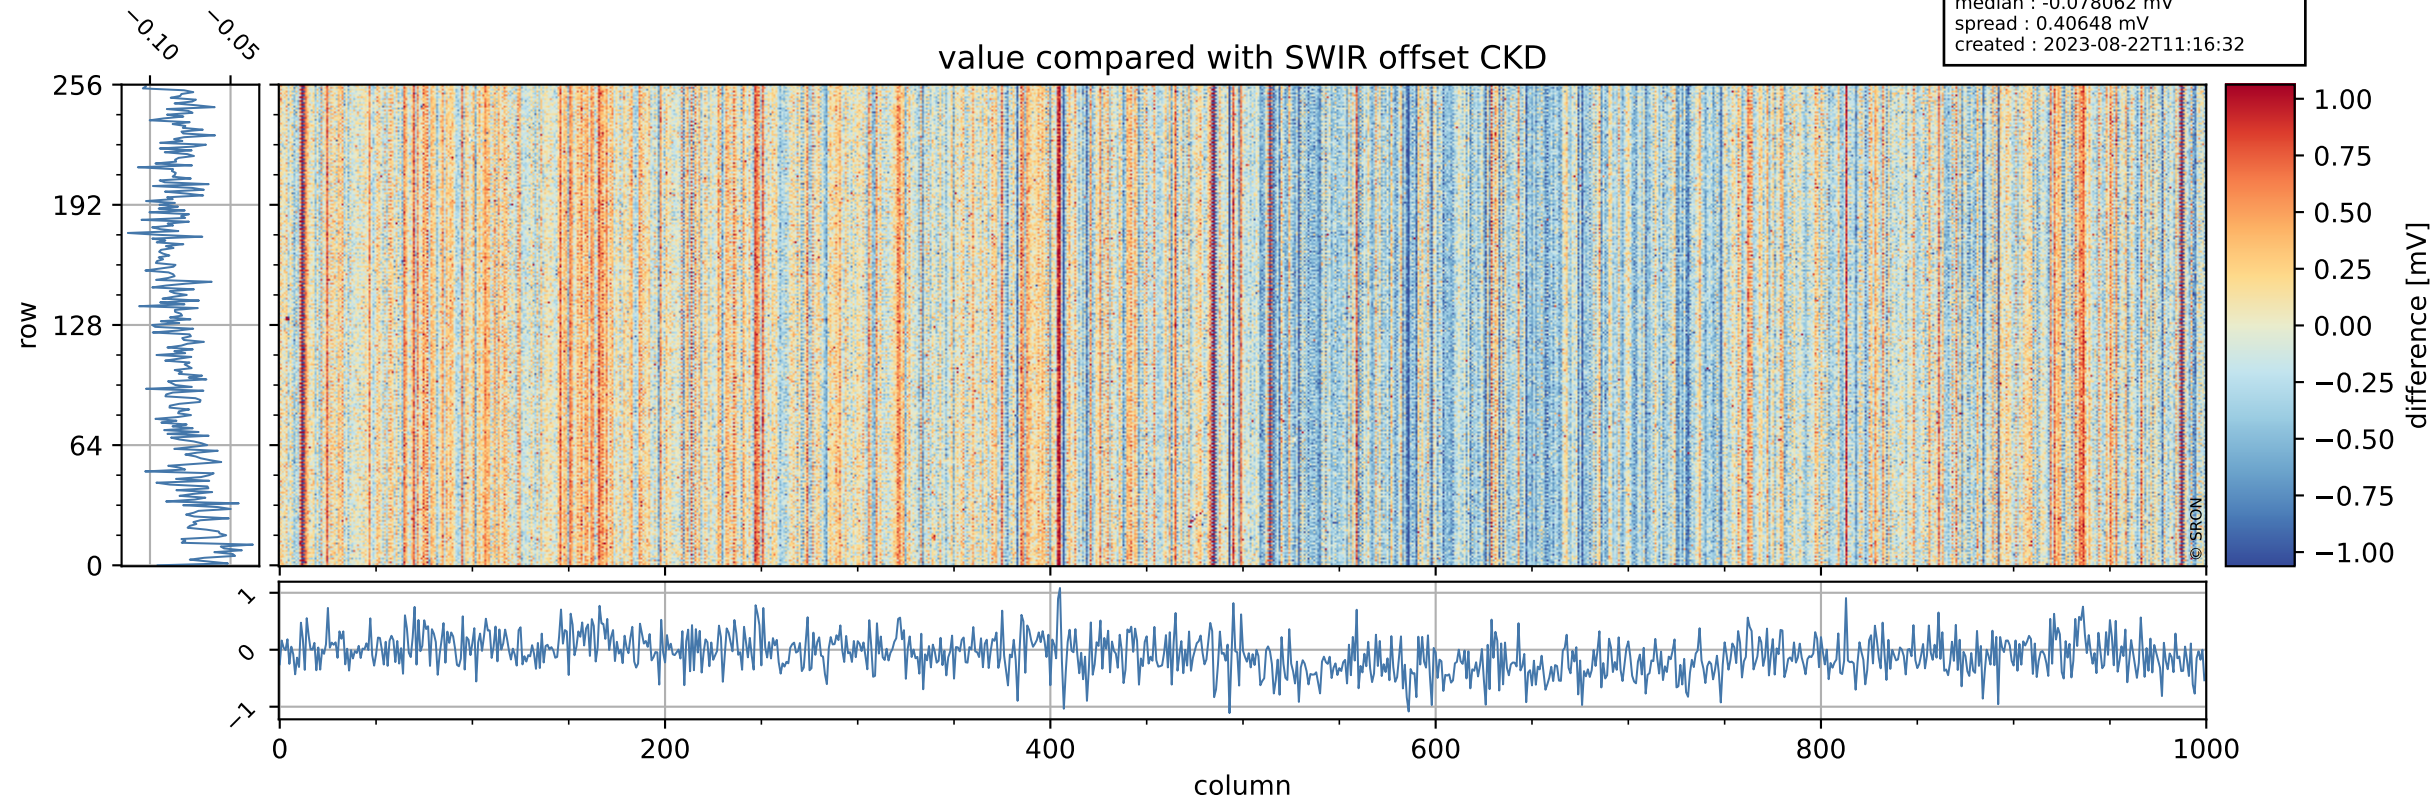

Tropomi SWIR offset (beta nominal)

orbits : 18 in [25597, 25642]
coverage : 2022-09-21 / 2022-09-24
median : 0.52593 V
spread : 0.035912 V
created : 2023-08-22T11:16:31

value detector map

Tropomi SWIR offset (beta nominal)

orbits : 18 in [25597, 25642]
coverage : 2022-09-21 / 2022-09-24
median : 29.455 μV
spread : 14.847 μV
created : 2023-08-22T11:16:31

Tropomi SWIR offset (beta nominal)

orbits : 18 in [25597, 25642]
coverage : 2022-09-21 / 2022-09-24
median : -0.078062 mV
spread : 0.40648 mV
created : 2023-08-22T11:16:32

value compared with SWIR offset CKD

Tropomi SWIR offset (beta nominal) ground-tracks of Sentinel-5P

orbits : 18 in [25597, 25642]
coverage : 2022-09-21 / 2022-09-24
created : 2023-08-22T11:16:32

Tropomi SWIR offset (beta nominal)

orbits : [1867, 25642]
coverage : 2018-02-20 / 2022-09-24
created : 2023-08-22T11:16:32

trend of detector median & temperatures