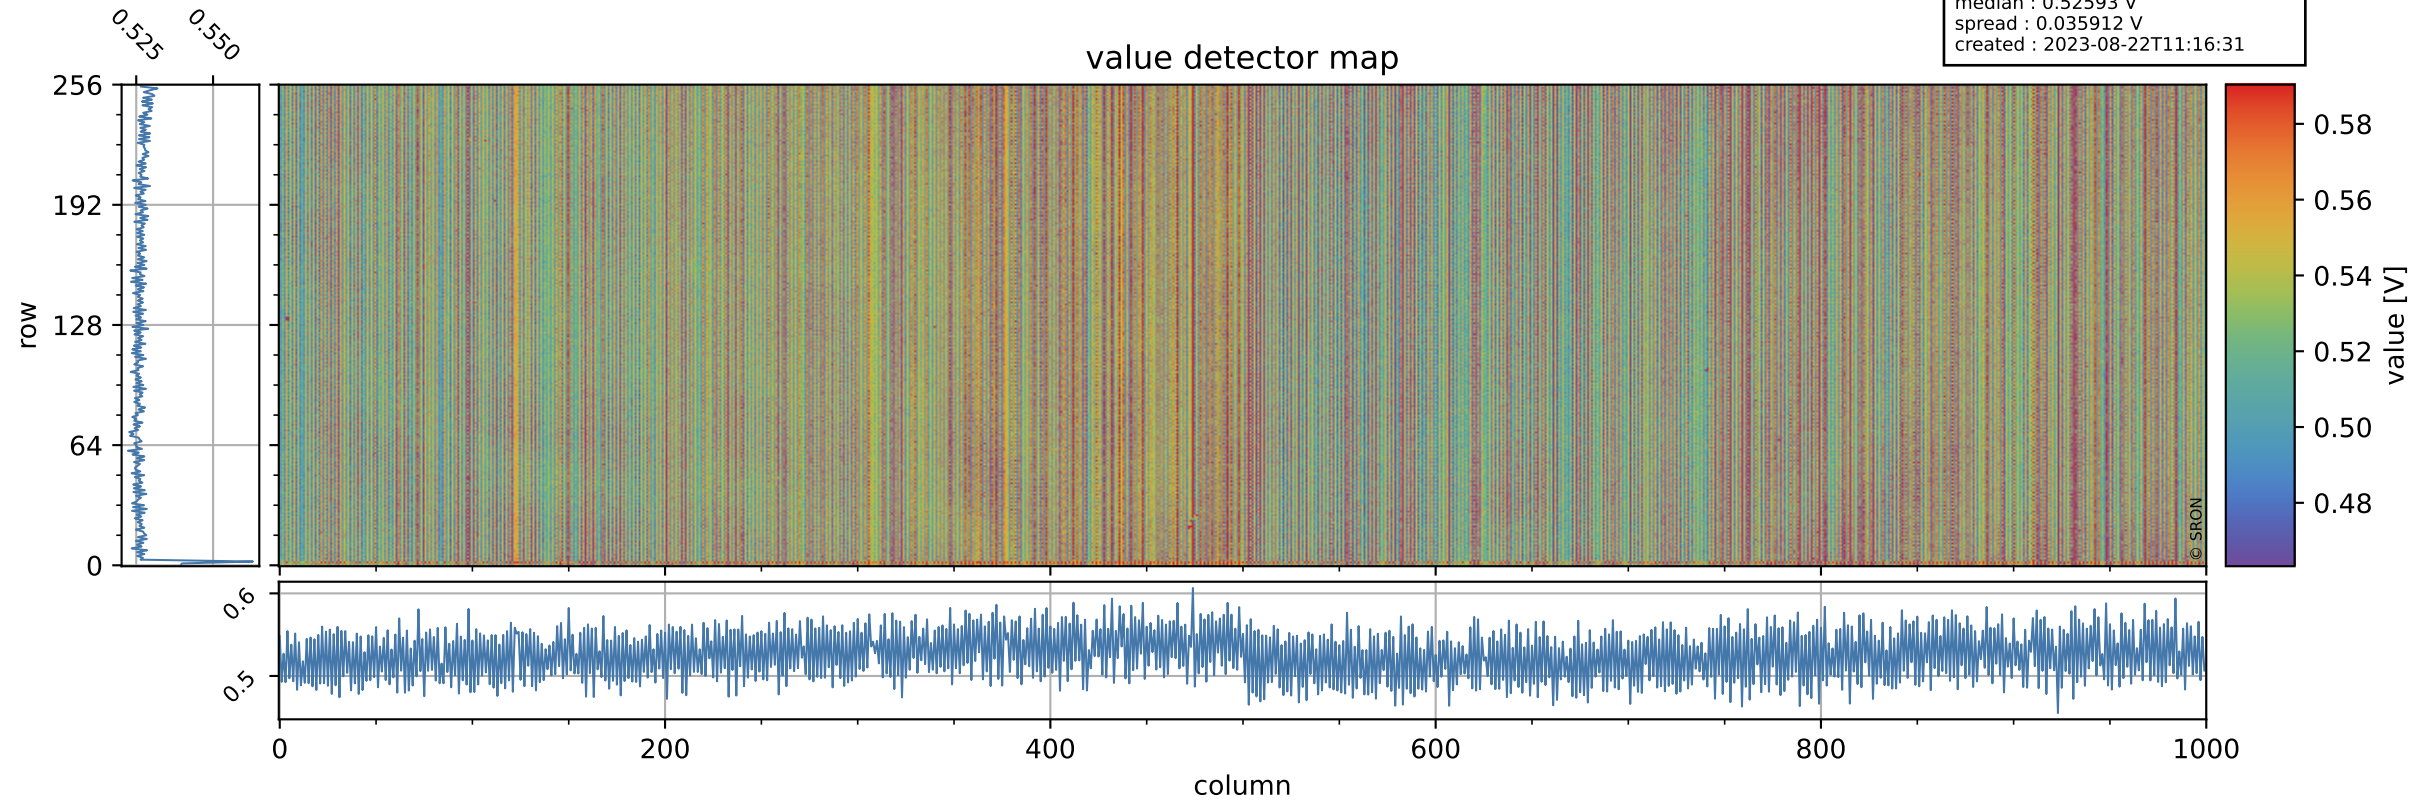

Tropomi SWIR offset (beta nominal)

orbits : 18 in [25597, 25642]
coverage : 2022-09-21 / 2022-09-24
median : 0.52593 V
spread : 0.035912 V
created : 2023-08-22T11:16:31

value detector map

Tropomi SWIR offset (beta nominal)

orbits : 18 in [25597, 25642]
coverage : 2022-09-21 / 2022-09-24
median : 29.455 μV
spread : 14.847 μV
created : 2023-08-22T11:16:31

Tropomi SWIR offset (beta nominal)

orbits : 18 in [25597, 25642]
coverage : 2022-09-21 / 2022-09-24
median : -0.078062 mV
spread : 0.40648 mV
created : 2023-08-22T11:16:32

value compared with SWIR offset CKD

Tropomi SWIR offset (beta nominal) ground-tracks of Sentinel-5P

orbits : 18 in [25597, 25642]
coverage : 2022-09-21 / 2022-09-24
created : 2023-08-22T11:16:32

Tropomi SWIR offset (beta nominal)

orbits : [1867, 25642]
coverage : 2018-02-20 / 2022-09-24
created : 2023-08-22T11:16:32

trend of detector median & temperatures