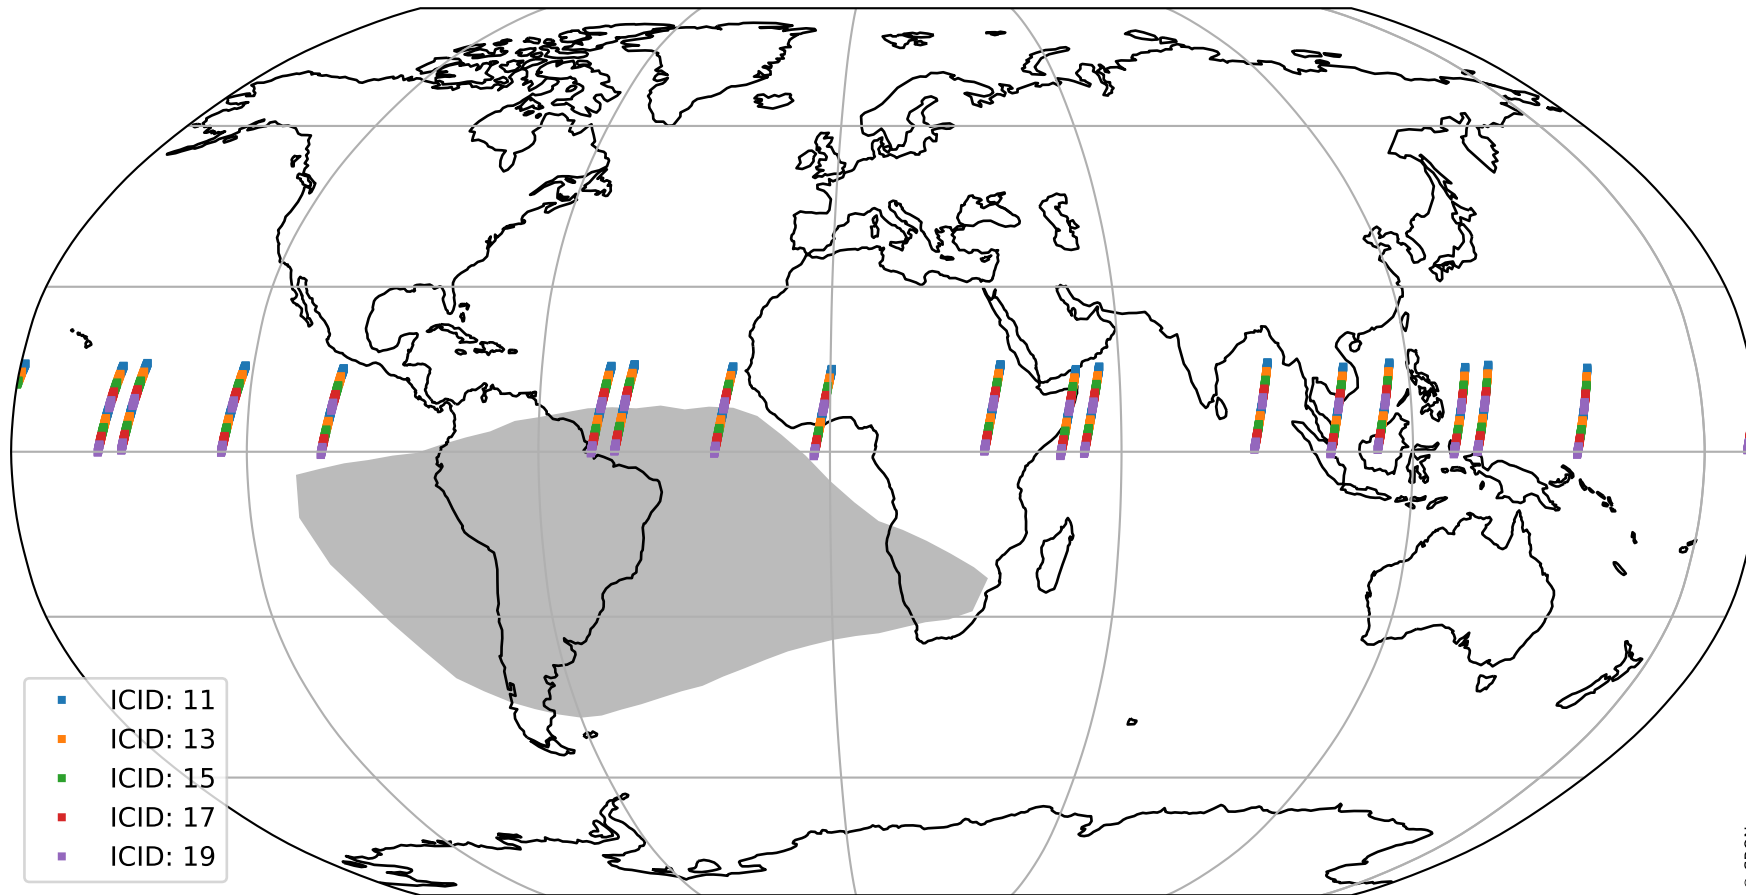

Tropomi SWIR offset (beta nominal)

orbits : 18 in [25597, 25642]
coverage : 2022-09-21 / 2022-09-24
median : 0.52593 V
spread : 0.035912 V
created : 2023-08-22T11:16:31

value detector map

Tropomi SWIR offset (beta nominal)

orbits : 18 in [25597, 25642]
coverage : 2022-09-21 / 2022-09-24
median : 29.455 μV
spread : 14.847 μV
created : 2023-08-22T11:16:31

Tropomi SWIR offset (beta nominal)

orbits : 18 in [25597, 25642]
coverage : 2022-09-21 / 2022-09-24
median : -0.078062 mV
spread : 0.40648 mV
created : 2023-08-22T11:16:32

value compared with SWIR offset CKD

Tropomi SWIR offset (beta nominal) ground-tracks of Sentinel-5P

orbits : 18 in [25597, 25642]
coverage : 2022-09-21 / 2022-09-24
created : 2023-08-22T11:16:32

Tropomi SWIR offset (beta nominal)

orbits : [1867, 25642]
coverage : 2018-02-20 / 2022-09-24
created : 2023-08-22T11:16:32

trend of detector median & temperatures