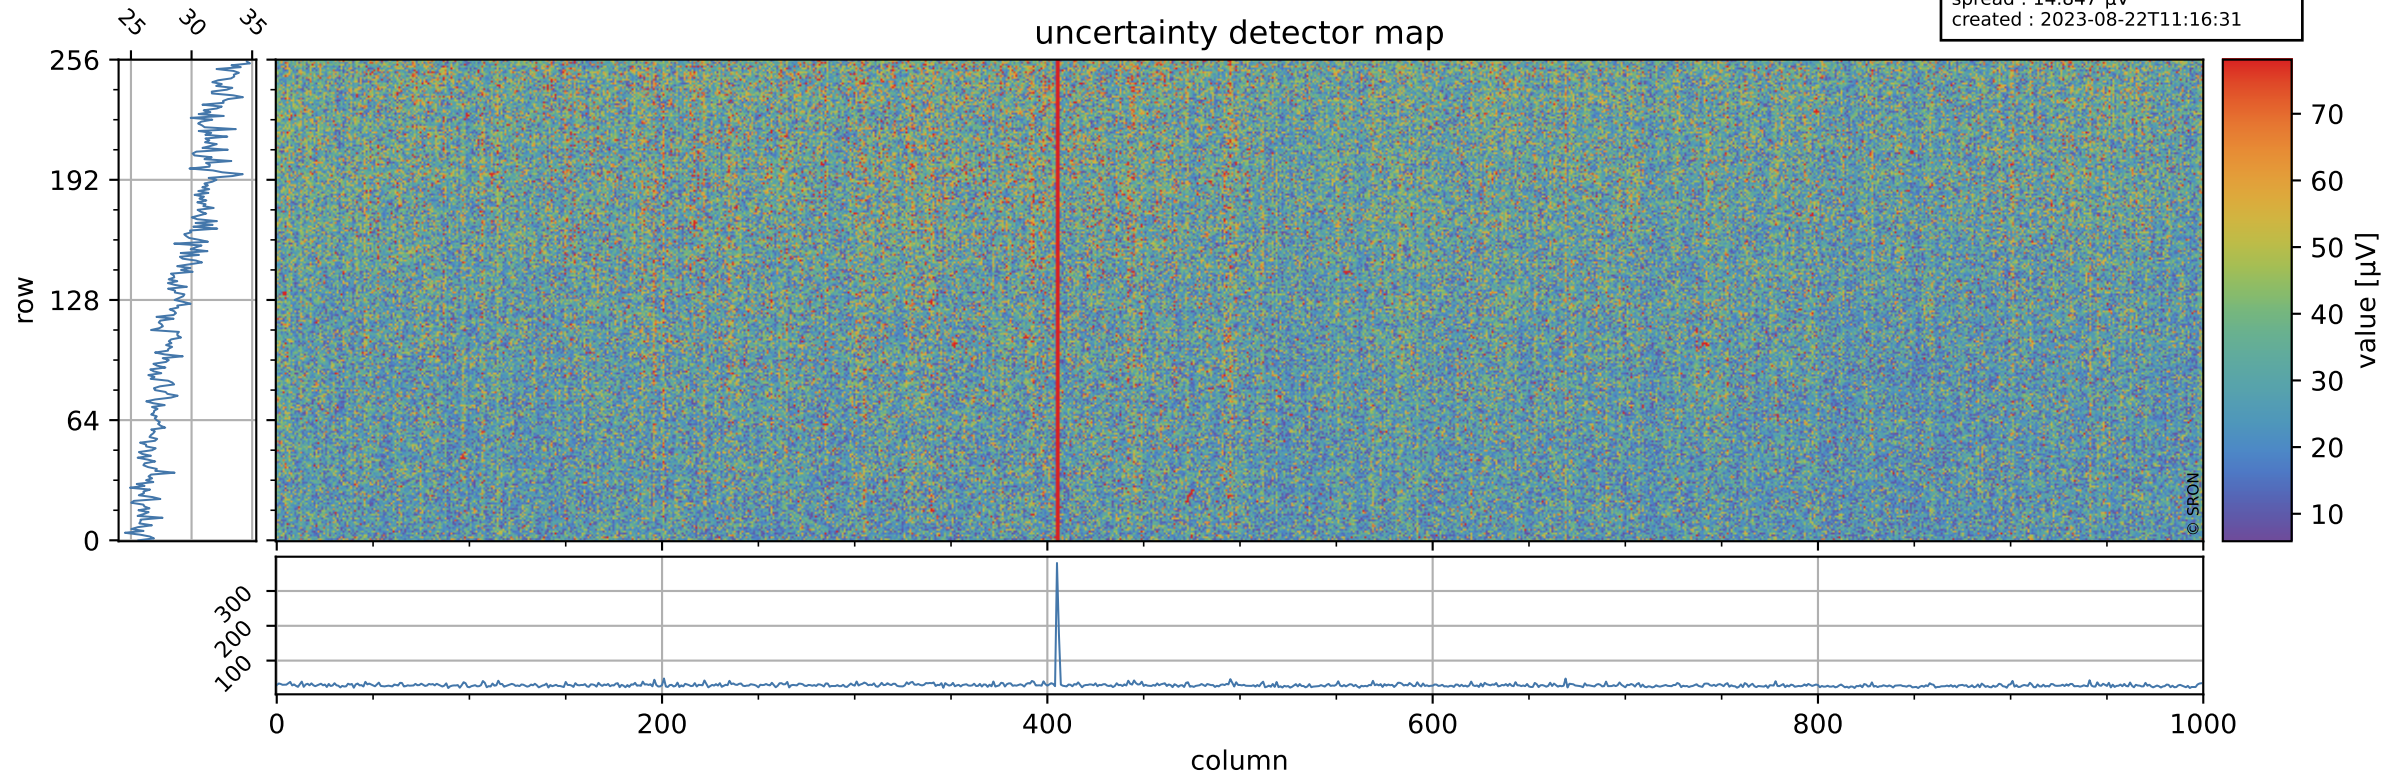

Tropomi SWIR offset (beta nominal)

orbits : 18 in [25597, 25642]
coverage : 2022-09-21 / 2022-09-24
median : 0.52593 V
spread : 0.035912 V
created : 2023-08-22T11:16:31

value detector map

Tropomi SWIR offset (beta nominal)

orbits : 18 in [25597, 25642]
coverage : 2022-09-21 / 2022-09-24
median : 29.455 μV
spread : 14.847 μV
created : 2023-08-22T11:16:31

Tropomi SWIR offset (beta nominal)

orbits : 18 in [25597, 25642]
coverage : 2022-09-21 / 2022-09-24
median : -0.078062 mV
spread : 0.40648 mV
created : 2023-08-22T11:16:32

value compared with SWIR offset CKD

Tropomi SWIR offset (beta nominal) ground-tracks of Sentinel-5P

orbits : 18 in [25597, 25642]
coverage : 2022-09-21 / 2022-09-24
created : 2023-08-22T11:16:32

Tropomi SWIR offset (beta nominal)

orbits : [1867, 25642]
coverage : 2018-02-20 / 2022-09-24
created : 2023-08-22T11:16:32

trend of detector median & temperatures