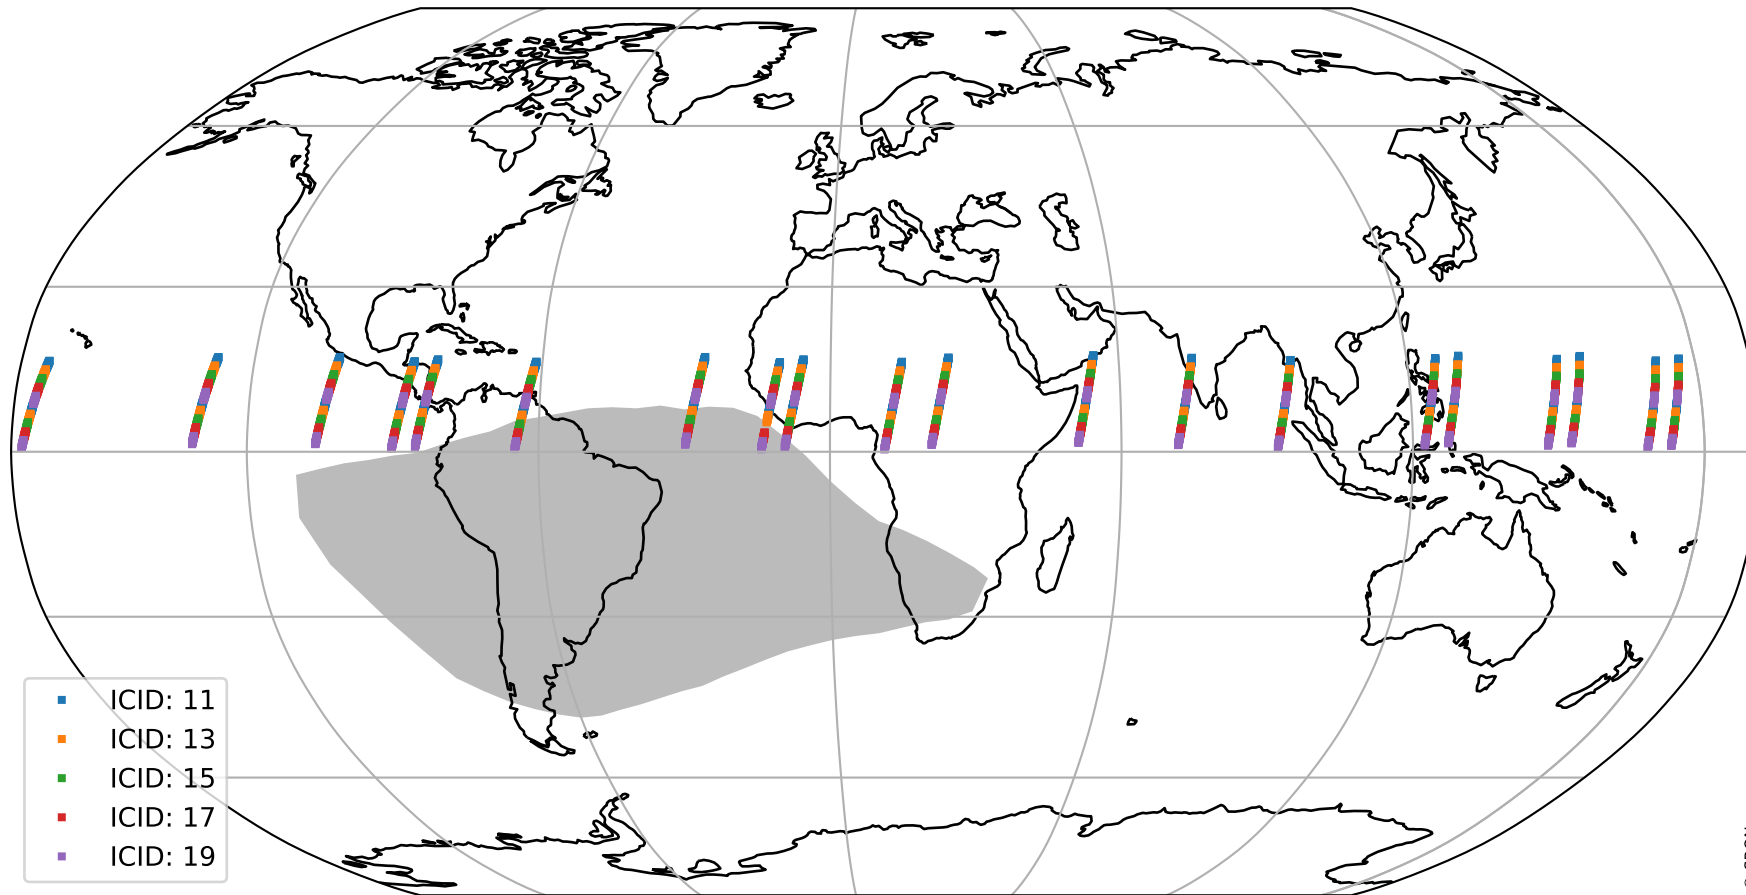

Tropomi SWIR offset (beta nominal)

orbits : 20 in [25642, 25687]
coverage : 2022-09-24 / 2022-09-27
median : 0.52597 V
spread : 0.035913 V
created : 2023-08-22T11:16:33

value detector map

Tropomi SWIR offset (beta nominal)

orbits : 20 in [25642, 25687]
coverage : 2022-09-24 / 2022-09-27
median : 28.608 μV
spread : 14.456 μV
created : 2023-08-22T11:16:34

Tropomi SWIR offset (beta nominal)

orbits : 20 in [25642, 25687]
coverage : 2022-09-24 / 2022-09-27
median : -0.03943 mV
spread : 0.40616 mV
created : 2023-08-22T11:16:34

value compared with SWIR offset CKD

Tropomi SWIR offset (beta nominal) ground-tracks of Sentinel-5P

orbits : 20 in [25642, 25687]
coverage : 2022-09-24 / 2022-09-27
created : 2023-08-22T11:16:34

Tropomi SWIR offset (beta nominal)

orbits : [1867, 25687]
coverage : 2018-02-20 / 2022-09-27
created : 2023-08-22T11:16:35

trend of detector median & temperatures