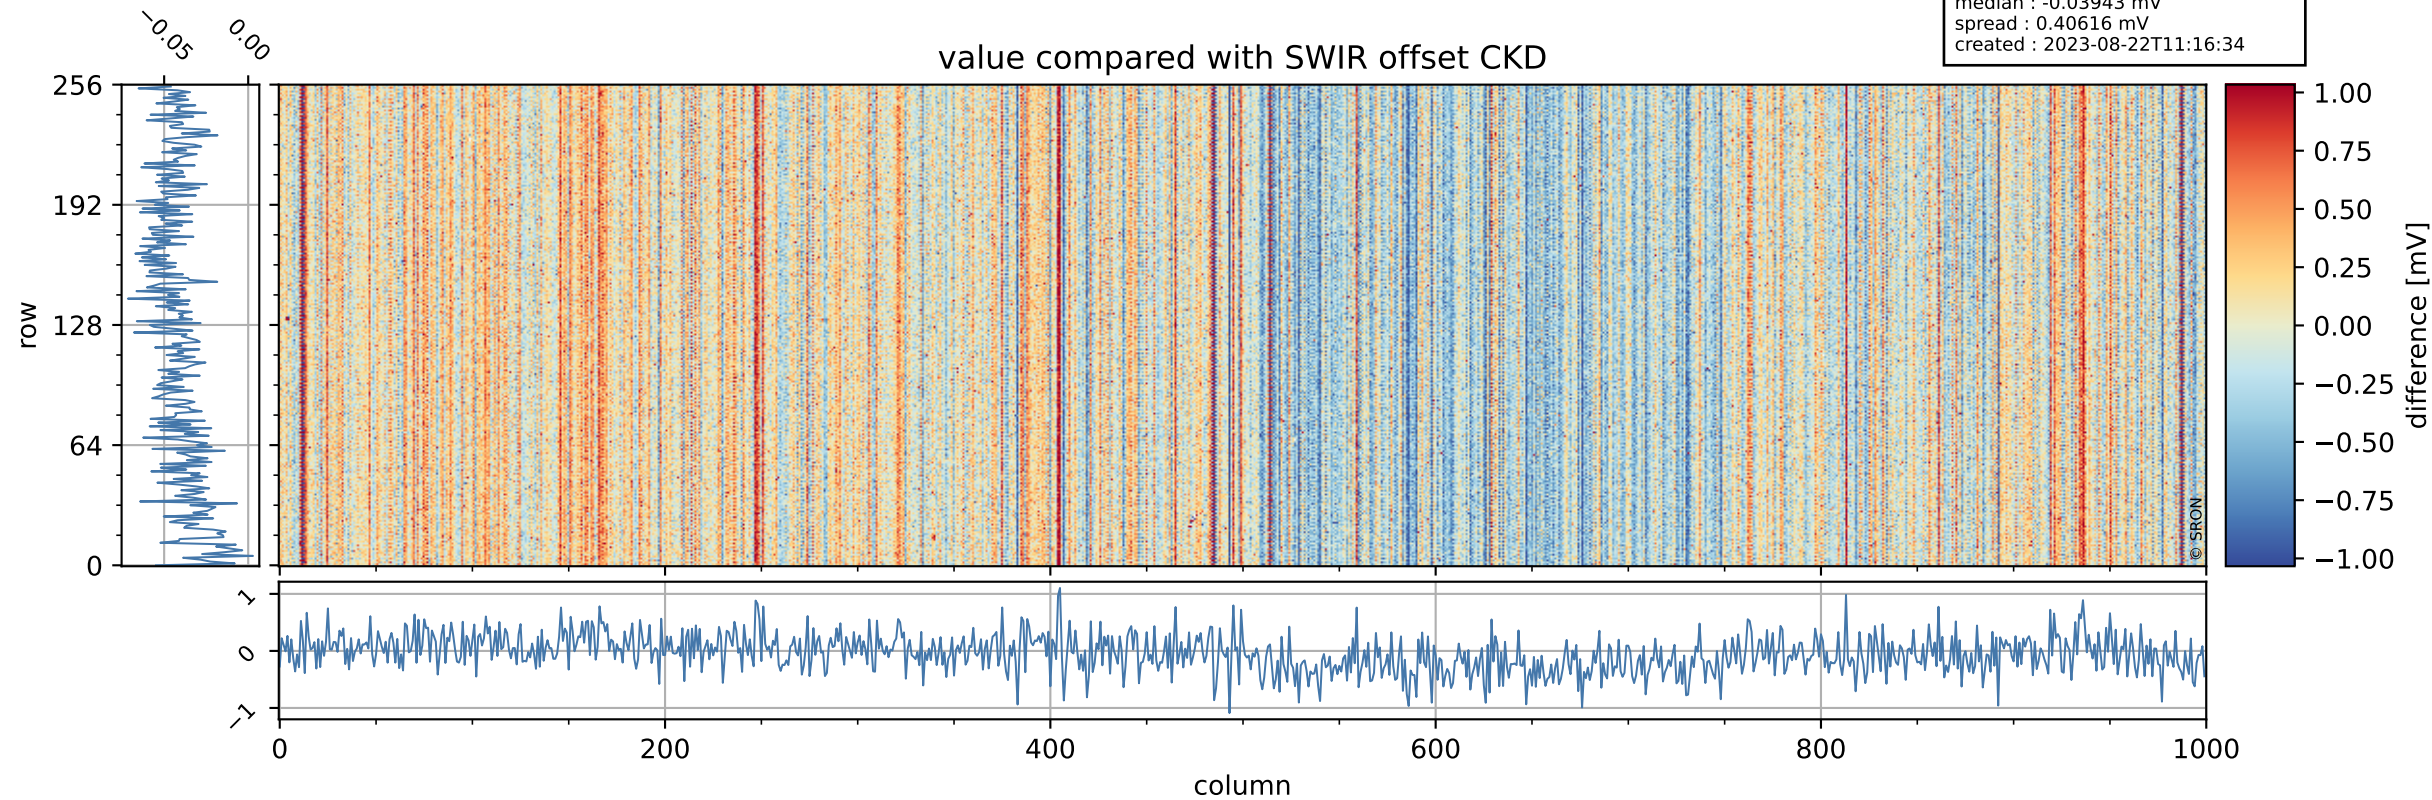

Tropomi SWIR offset (beta nominal)

orbits : 20 in [25642, 25687]
coverage : 2022-09-24 / 2022-09-27
median : 0.52597 V
spread : 0.035913 V
created : 2023-08-22T11:16:33

value detector map

Tropomi SWIR offset (beta nominal)

orbits : 20 in [25642, 25687]
coverage : 2022-09-24 / 2022-09-27
median : 28.608 μV
spread : 14.456 μV
created : 2023-08-22T11:16:34

Tropomi SWIR offset (beta nominal)

orbits : 20 in [25642, 25687]
coverage : 2022-09-24 / 2022-09-27
median : -0.03943 mV
spread : 0.40616 mV
created : 2023-08-22T11:16:34

value compared with SWIR offset CKD

Tropomi SWIR offset (beta nominal) ground-tracks of Sentinel-5P

orbits : 20 in [25642, 25687]
coverage : 2022-09-24 / 2022-09-27
created : 2023-08-22T11:16:34

Tropomi SWIR offset (beta nominal)

orbits : [1867, 25687]
coverage : 2018-02-20 / 2022-09-27
created : 2023-08-22T11:16:35

trend of detector median & temperatures