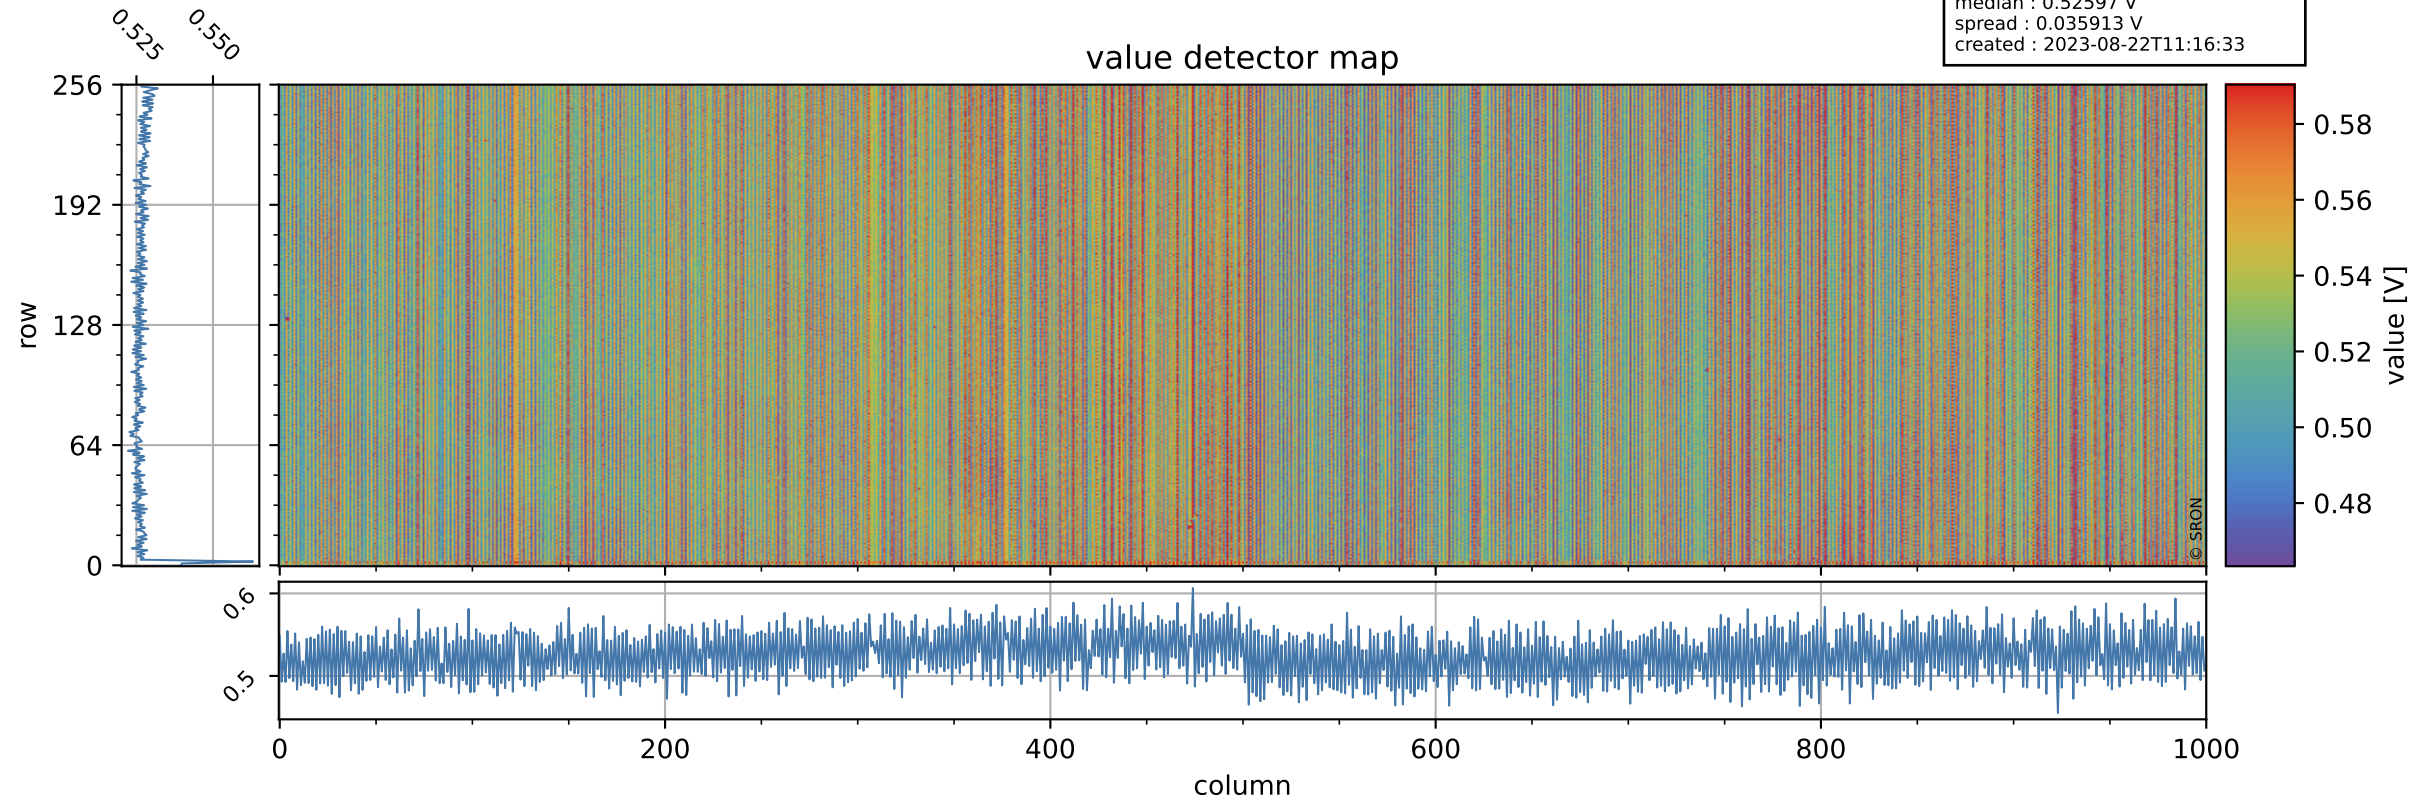

Tropomi SWIR offset (beta nominal)

orbits : 20 in [25642, 25687]
coverage : 2022-09-24 / 2022-09-27
median : 0.52597 V
spread : 0.035913 V
created : 2023-08-22T11:16:33

value detector map

Tropomi SWIR offset (beta nominal)

orbits : 20 in [25642, 25687]
coverage : 2022-09-24 / 2022-09-27
median : 28.608 μV
spread : 14.456 μV
created : 2023-08-22T11:16:34

Tropomi SWIR offset (beta nominal)

orbits : 20 in [25642, 25687]
coverage : 2022-09-24 / 2022-09-27
median : -0.03943 mV
spread : 0.40616 mV
created : 2023-08-22T11:16:34

value compared with SWIR offset CKD

Tropomi SWIR offset (beta nominal) ground-tracks of Sentinel-5P

orbits : 20 in [25642, 25687]
coverage : 2022-09-24 / 2022-09-27
created : 2023-08-22T11:16:34

Tropomi SWIR offset (beta nominal)

orbits : [1867, 25687]
coverage : 2018-02-20 / 2022-09-27
created : 2023-08-22T11:16:35

trend of detector median & temperatures