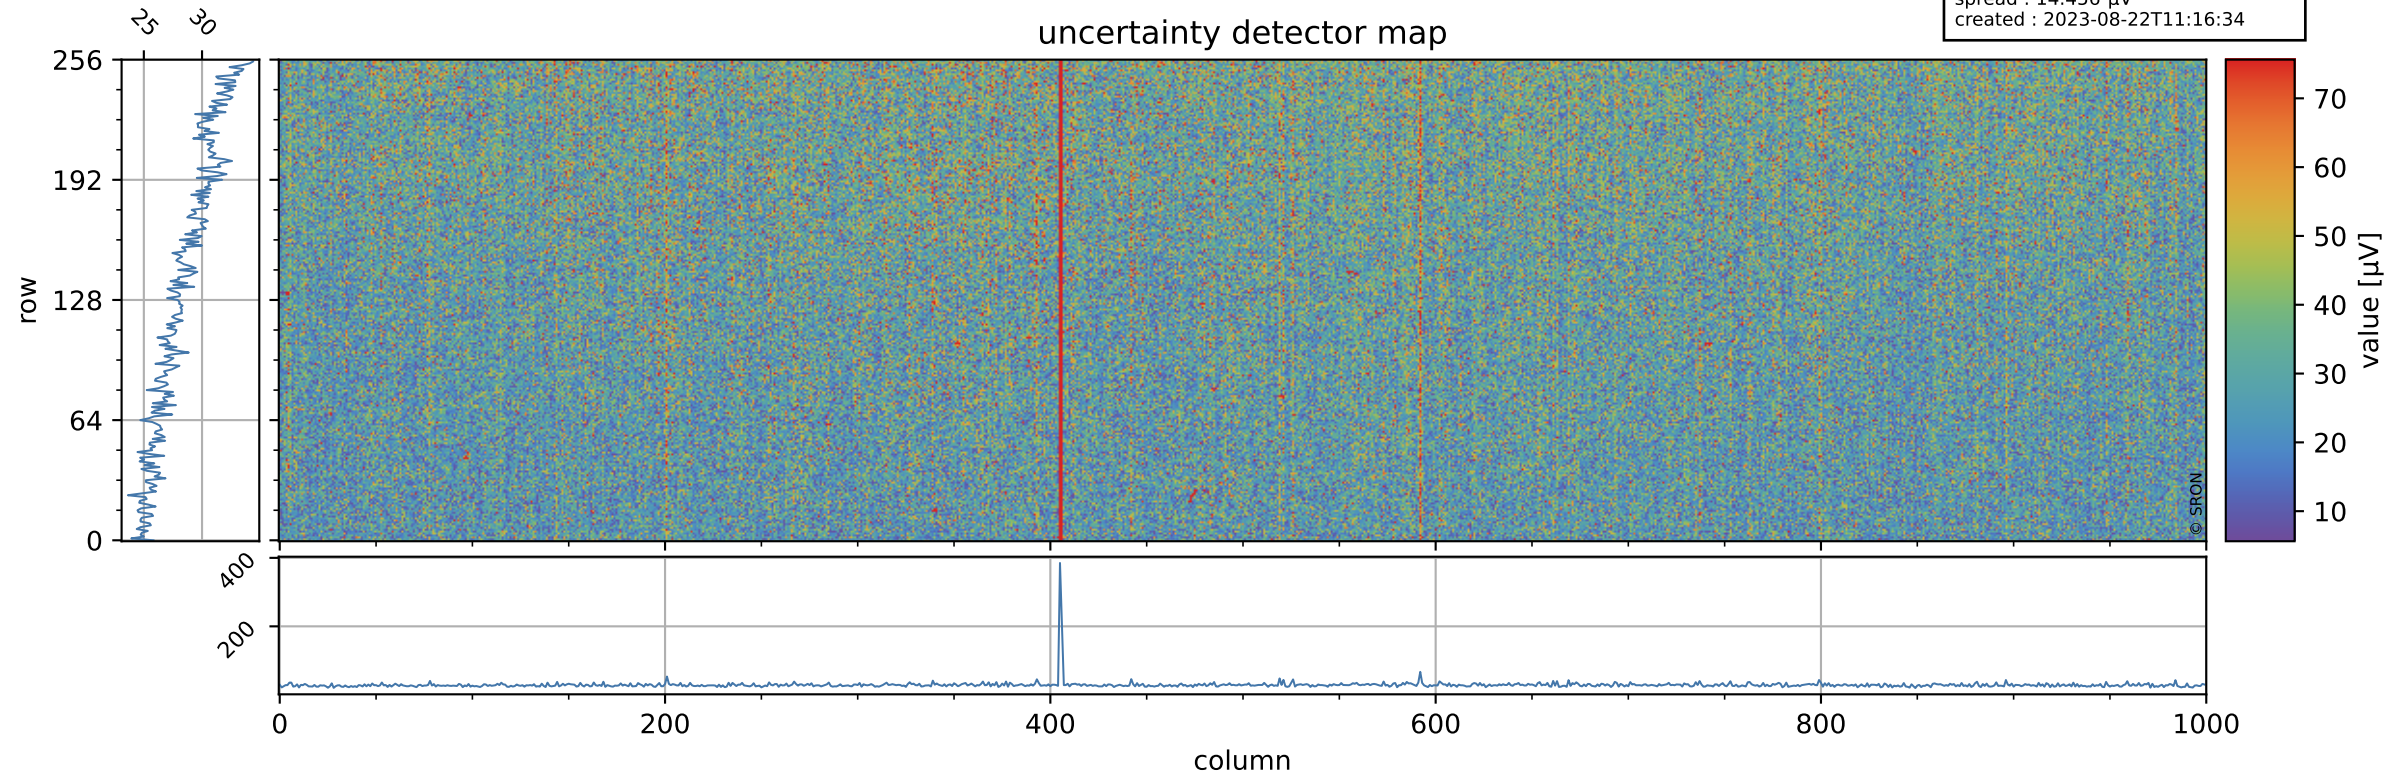

Tropomi SWIR offset (beta nominal)

orbits : 20 in [25642, 25687]
coverage : 2022-09-24 / 2022-09-27
median : 0.52597 V
spread : 0.035913 V
created : 2023-08-22T11:16:33

value detector map

Tropomi SWIR offset (beta nominal)

orbits : 20 in [25642, 25687]
coverage : 2022-09-24 / 2022-09-27
median : 28.608 μV
spread : 14.456 μV
created : 2023-08-22T11:16:34

Tropomi SWIR offset (beta nominal)

orbits : 20 in [25642, 25687]
coverage : 2022-09-24 / 2022-09-27
median : -0.03943 mV
spread : 0.40616 mV
created : 2023-08-22T11:16:34

value compared with SWIR offset CKD

Tropomi SWIR offset (beta nominal) ground-tracks of Sentinel-5P

orbits : 20 in [25642, 25687]
coverage : 2022-09-24 / 2022-09-27
created : 2023-08-22T11:16:34

Tropomi SWIR offset (beta nominal)

orbits : [1867, 25687]
coverage : 2018-02-20 / 2022-09-27
created : 2023-08-22T11:16:35

trend of detector median & temperatures