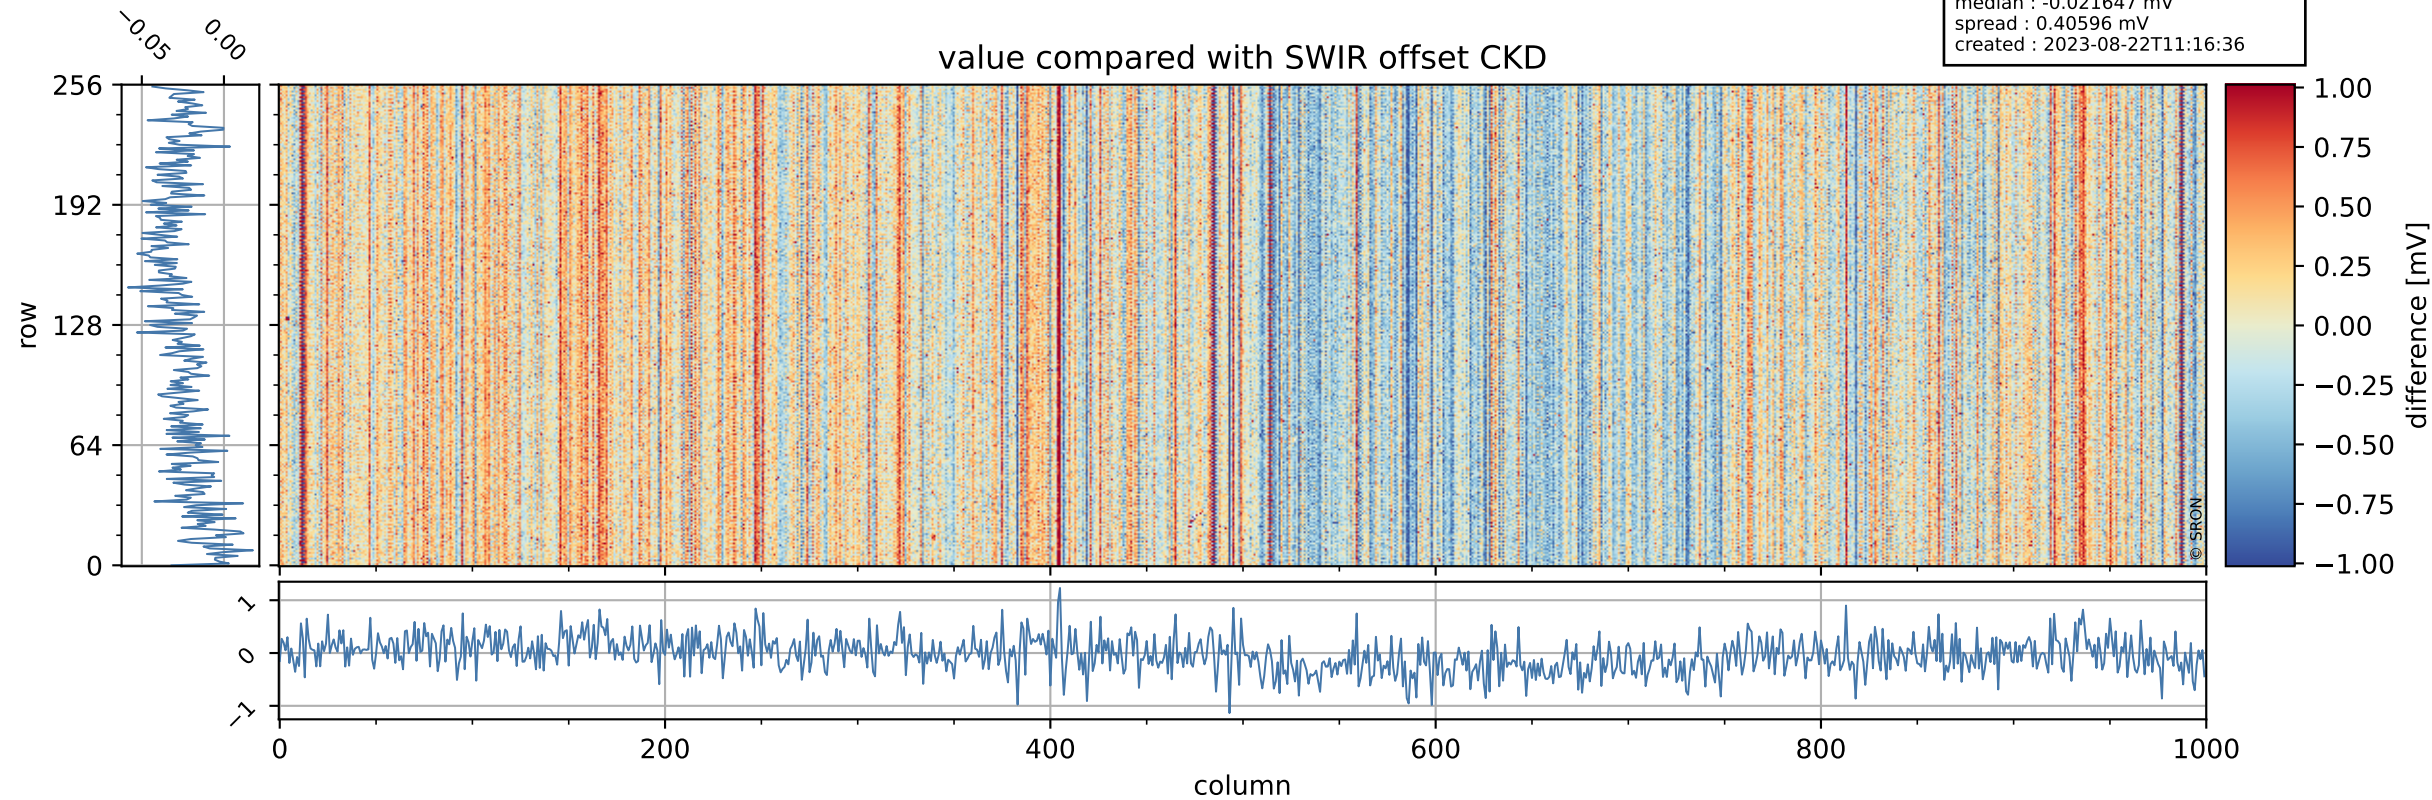

Tropomi SWIR offset (beta nominal)

orbits : 18 in [25687, 25732]
coverage : 2022-09-28 / 2022-10-01
median : 0.52599 V
spread : 0.035914 V
created : 2023-08-22T11:16:35

value detector map

Tropomi SWIR offset (beta nominal)

orbits : 18 in [25687, 25732]
coverage : 2022-09-28 / 2022-10-01
median : 28.543 μV
spread : 14.472 μV
created : 2023-08-22T11:16:36

Tropomi SWIR offset (beta nominal)

orbits : 18 in [25687, 25732]
coverage : 2022-09-28 / 2022-10-01
median : -0.021647 mV
spread : 0.40596 mV
created : 2023-08-22T11:16:36

value compared with SWIR offset CKD

Tropomi SWIR offset (beta nominal) ground-tracks of Sentinel-5P

orbits : 18 in [25687, 25732]
coverage : 2022-09-28 / 2022-10-01
created : 2023-08-22T11:16:36

Tropomi SWIR offset (beta nominal)

orbits : [1867, 25732]
coverage : 2018-02-20 / 2022-10-01
created : 2023-08-22T11:16:37

trend of detector median & temperatures