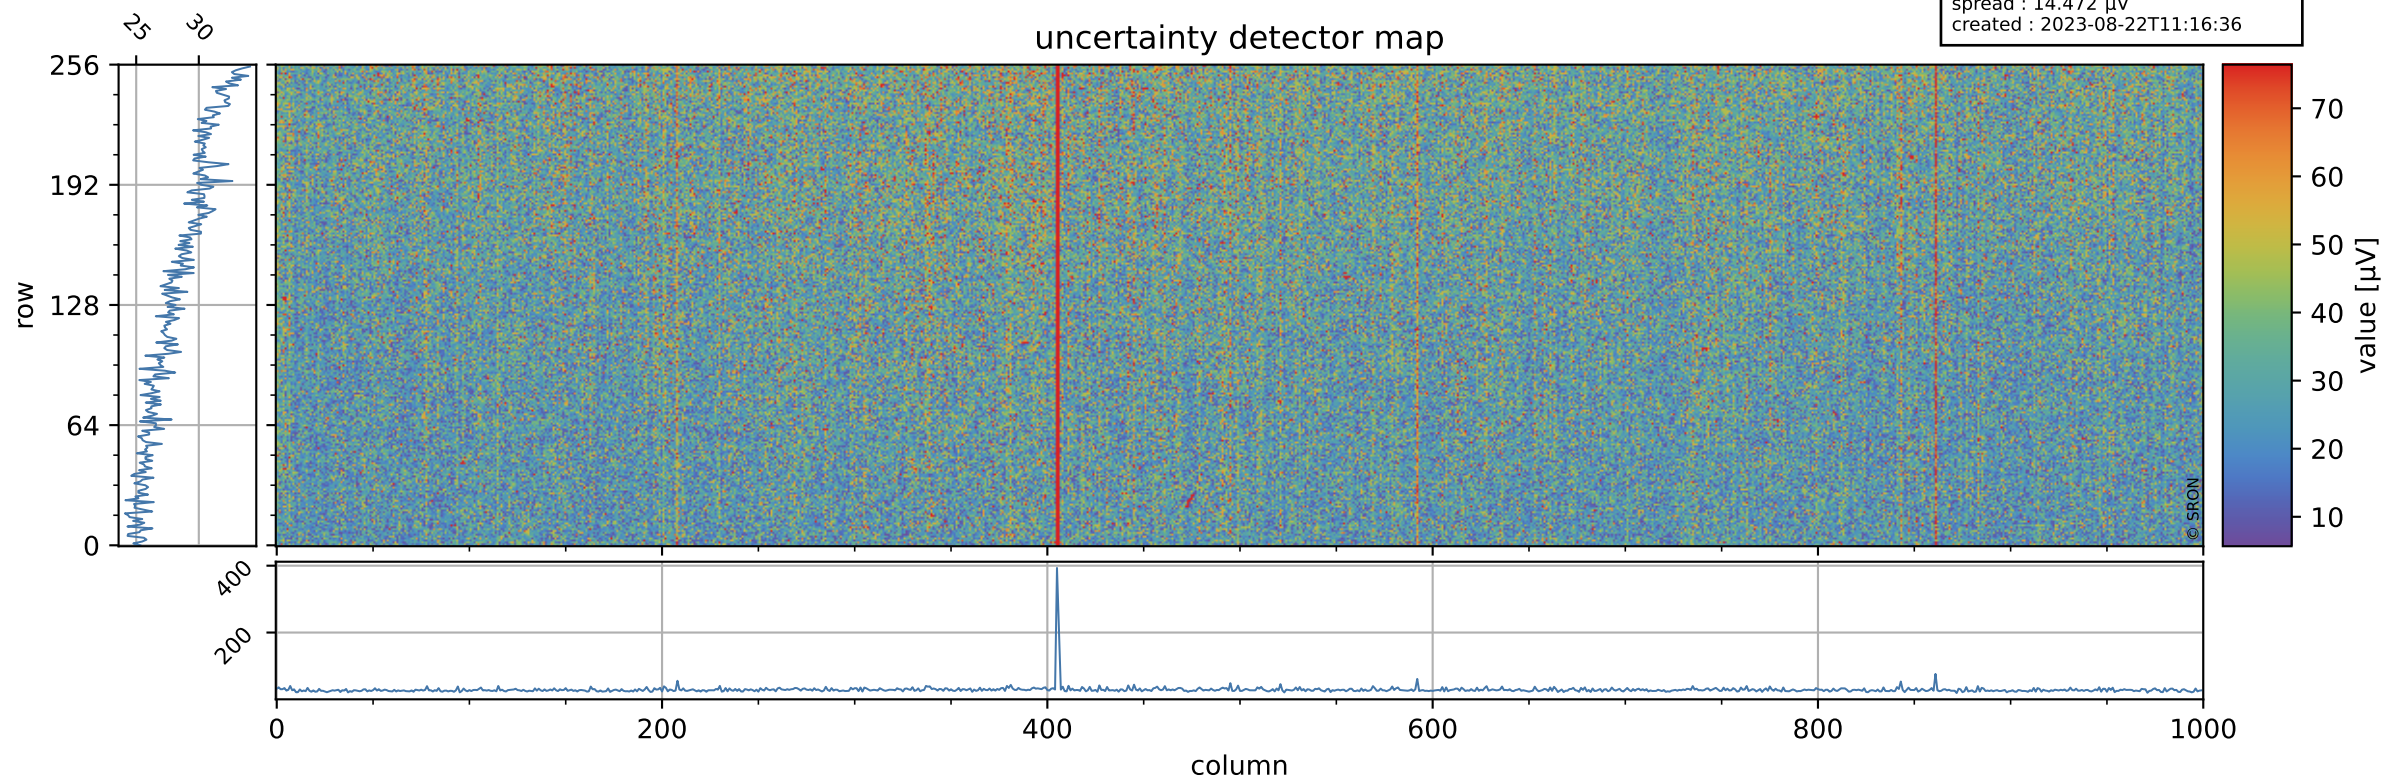

Tropomi SWIR offset (beta nominal)

orbits : 18 in [25687, 25732]
coverage : 2022-09-28 / 2022-10-01
median : 0.52599 V
spread : 0.035914 V
created : 2023-08-22T11:16:35

value detector map

Tropomi SWIR offset (beta nominal)

orbits : 18 in [25687, 25732]
coverage : 2022-09-28 / 2022-10-01
median : 28.543 μV
spread : 14.472 μV
created : 2023-08-22T11:16:36

Tropomi SWIR offset (beta nominal)

orbits : 18 in [25687, 25732]
coverage : 2022-09-28 / 2022-10-01
median : -0.021647 mV
spread : 0.40596 mV
created : 2023-08-22T11:16:36

value compared with SWIR offset CKD

Tropomi SWIR offset (beta nominal) ground-tracks of Sentinel-5P

orbits : 18 in [25687, 25732]
coverage : 2022-09-28 / 2022-10-01
created : 2023-08-22T11:16:36

Tropomi SWIR offset (beta nominal)

orbits : [1867, 25732]
coverage : 2018-02-20 / 2022-10-01
created : 2023-08-22T11:16:37

trend of detector median & temperatures