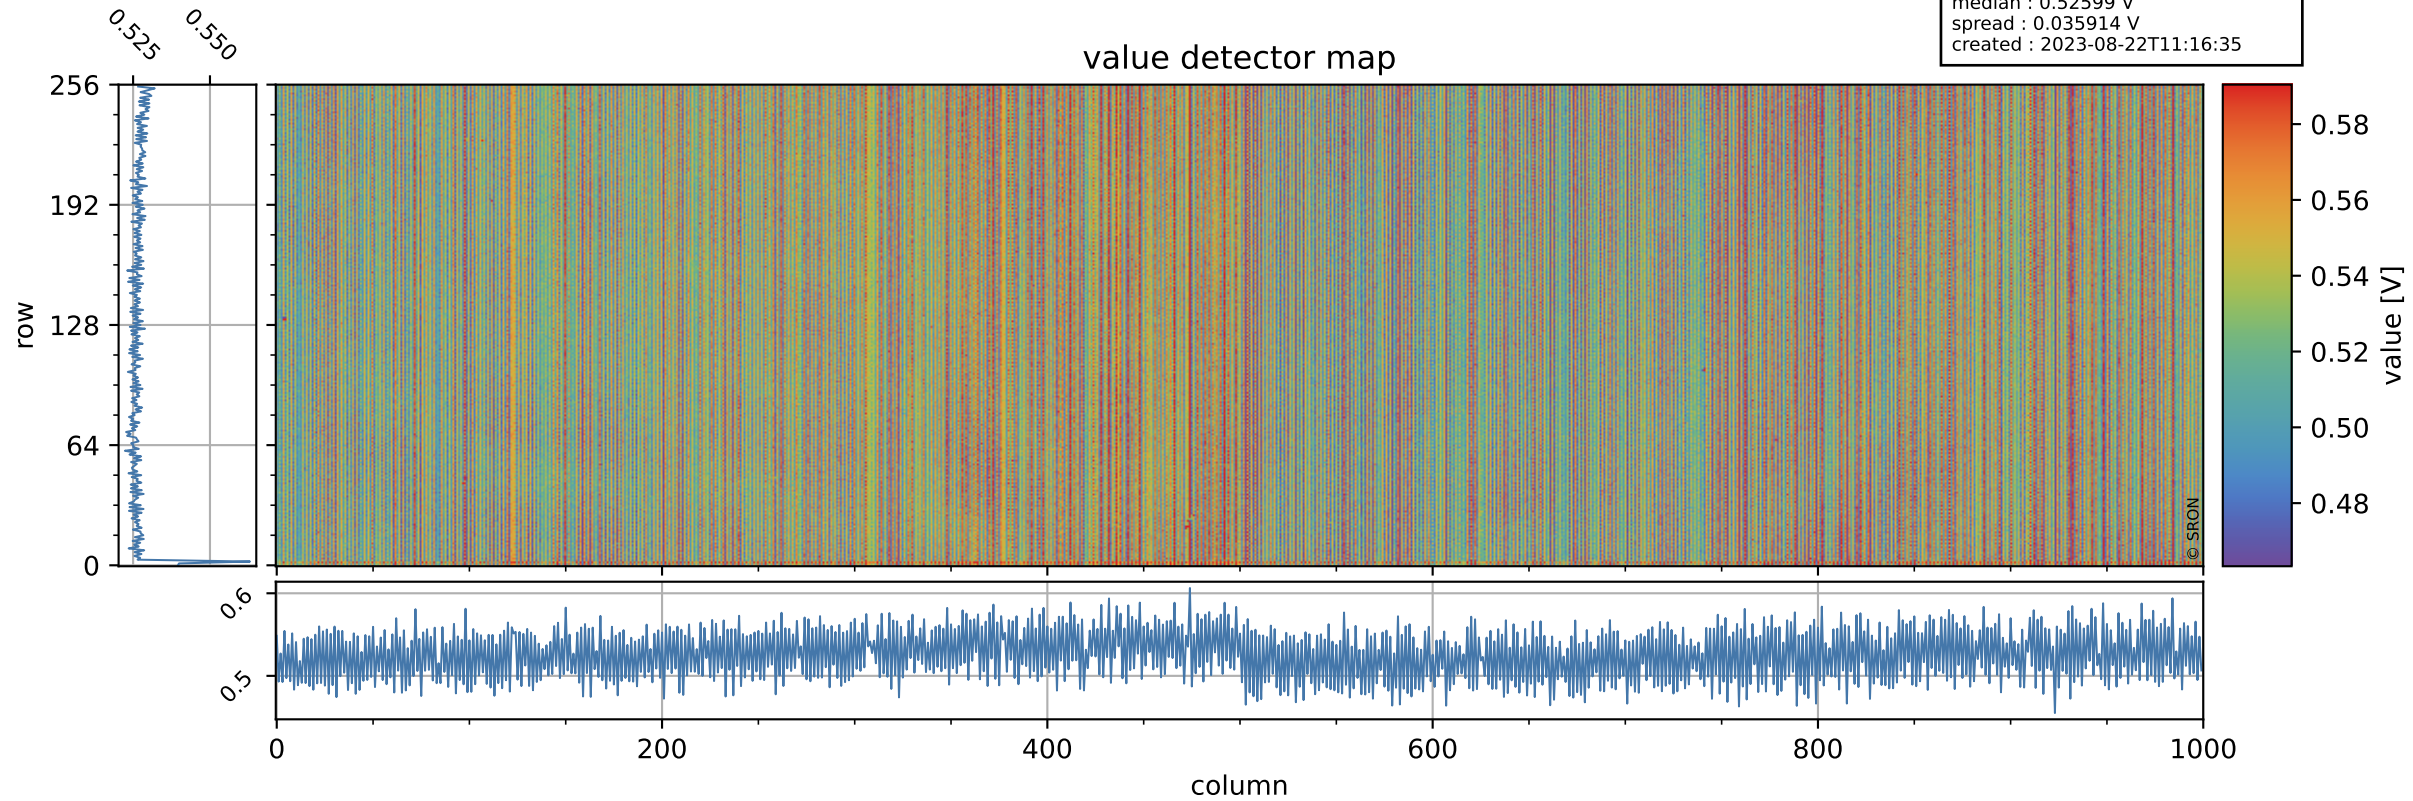

Tropomi SWIR offset (beta nominal)

orbits : 18 in [25687, 25732]
coverage : 2022-09-28 / 2022-10-01
median : 0.52599 V
spread : 0.035914 V
created : 2023-08-22T11:16:35

value detector map

Tropomi SWIR offset (beta nominal)

orbits : 18 in [25687, 25732]
coverage : 2022-09-28 / 2022-10-01
median : 28.543 μV
spread : 14.472 μV
created : 2023-08-22T11:16:36

Tropomi SWIR offset (beta nominal)

orbits : 18 in [25687, 25732]
coverage : 2022-09-28 / 2022-10-01
median : -0.021647 mV
spread : 0.40596 mV
created : 2023-08-22T11:16:36

value compared with SWIR offset CKD

Tropomi SWIR offset (beta nominal) ground-tracks of Sentinel-5P

orbits : 18 in [25687, 25732]
coverage : 2022-09-28 / 2022-10-01
created : 2023-08-22T11:16:36

Tropomi SWIR offset (beta nominal)

orbits : [1867, 25732]
coverage : 2018-02-20 / 2022-10-01
created : 2023-08-22T11:16:37

trend of detector median & temperatures