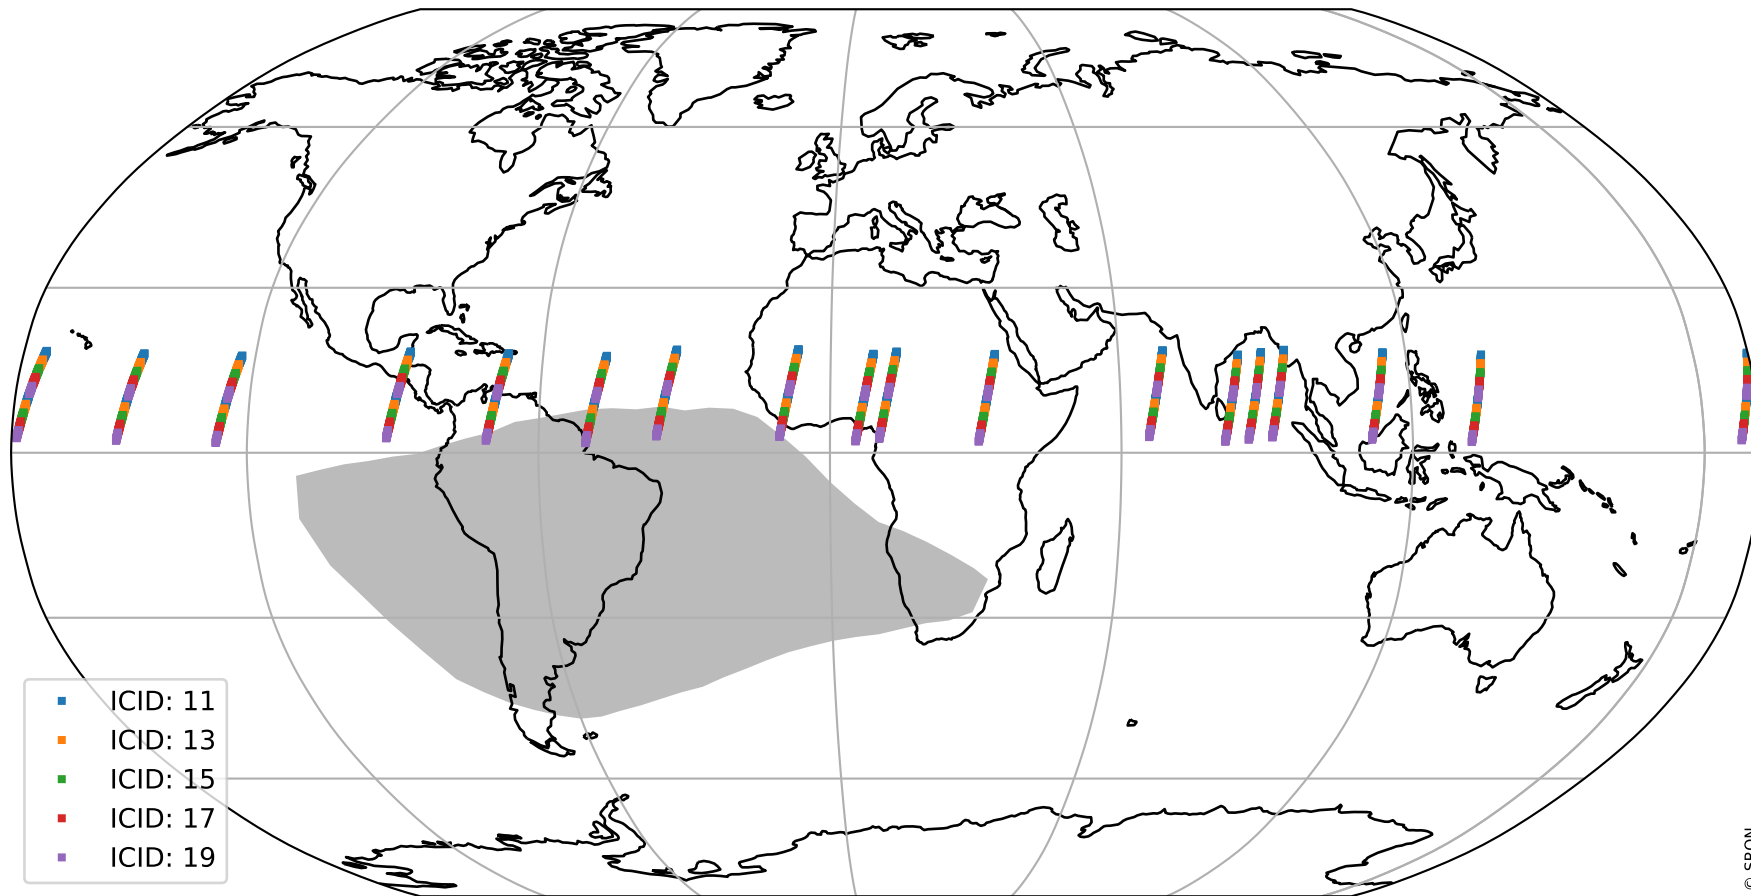

Tropomi SWIR offset (beta nominal)

orbits : 18 in [25687, 25732]
coverage : 2022-09-28 / 2022-10-01
median : 0.52599 V
spread : 0.035914 V
created : 2023-08-22T11:16:35

value detector map

Tropomi SWIR offset (beta nominal)

orbits : 18 in [25687, 25732]
coverage : 2022-09-28 / 2022-10-01
median : 28.543 μV
spread : 14.472 μV
created : 2023-08-22T11:16:36

Tropomi SWIR offset (beta nominal)

orbits : 18 in [25687, 25732]
coverage : 2022-09-28 / 2022-10-01
median : -0.021647 mV
spread : 0.40596 mV
created : 2023-08-22T11:16:36

value compared with SWIR offset CKD

Tropomi SWIR offset (beta nominal) ground-tracks of Sentinel-5P

orbits : 18 in [25687, 25732]
coverage : 2022-09-28 / 2022-10-01
created : 2023-08-22T11:16:36

Tropomi SWIR offset (beta nominal)

orbits : [1867, 25732]
coverage : 2018-02-20 / 2022-10-01
created : 2023-08-22T11:16:37

trend of detector median & temperatures