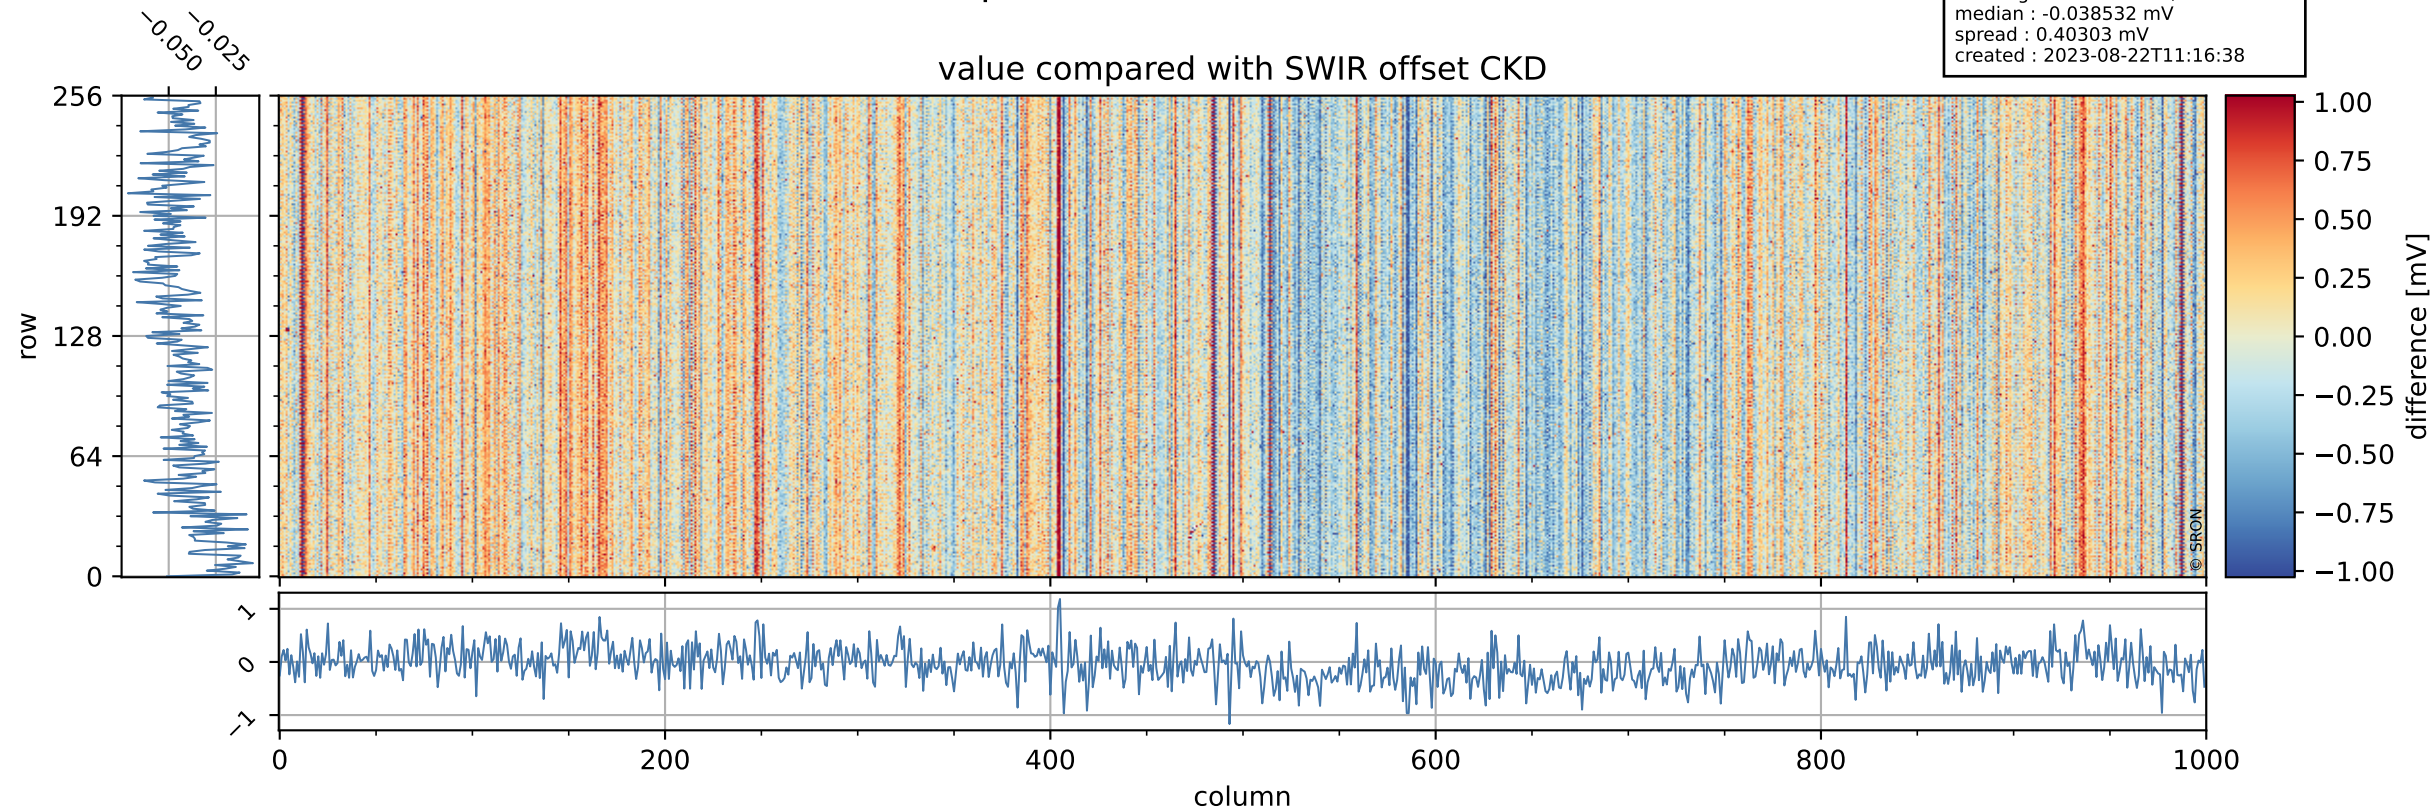

Tropomi SWIR offset (beta nominal)

orbits : 20 in [25732, 25777]
coverage : 2022-10-01 / 2022-10-04
median : 0.52597 V
spread : 0.035911 V
created : 2023-08-22T11:16:38

value detector map

Tropomi SWIR offset (beta nominal)

orbits : 20 in [25732, 25777]
coverage : 2022-10-01 / 2022-10-04
median : 28.236 μV
spread : 14.496 μV
created : 2023-08-22T11:16:38

Tropomi SWIR offset (beta nominal)

orbits : 20 in [25732, 25777]
coverage : 2022-10-01 / 2022-10-04
median : -0.038532 mV
spread : 0.40303 mV
created : 2023-08-22T11:16:38

value compared with SWIR offset CKD

Tropomi SWIR offset (beta nominal) ground-tracks of Sentinel-5P

orbits : 20 in [25732, 25777]
coverage : 2022-10-01 / 2022-10-04
created : 2023-08-22T11:16:38

Tropomi SWIR offset (beta nominal)

orbits : [1867, 25777]
coverage : 2018-02-20 / 2022-10-04
created : 2023-08-22T11:16:39

trend of detector median & temperatures