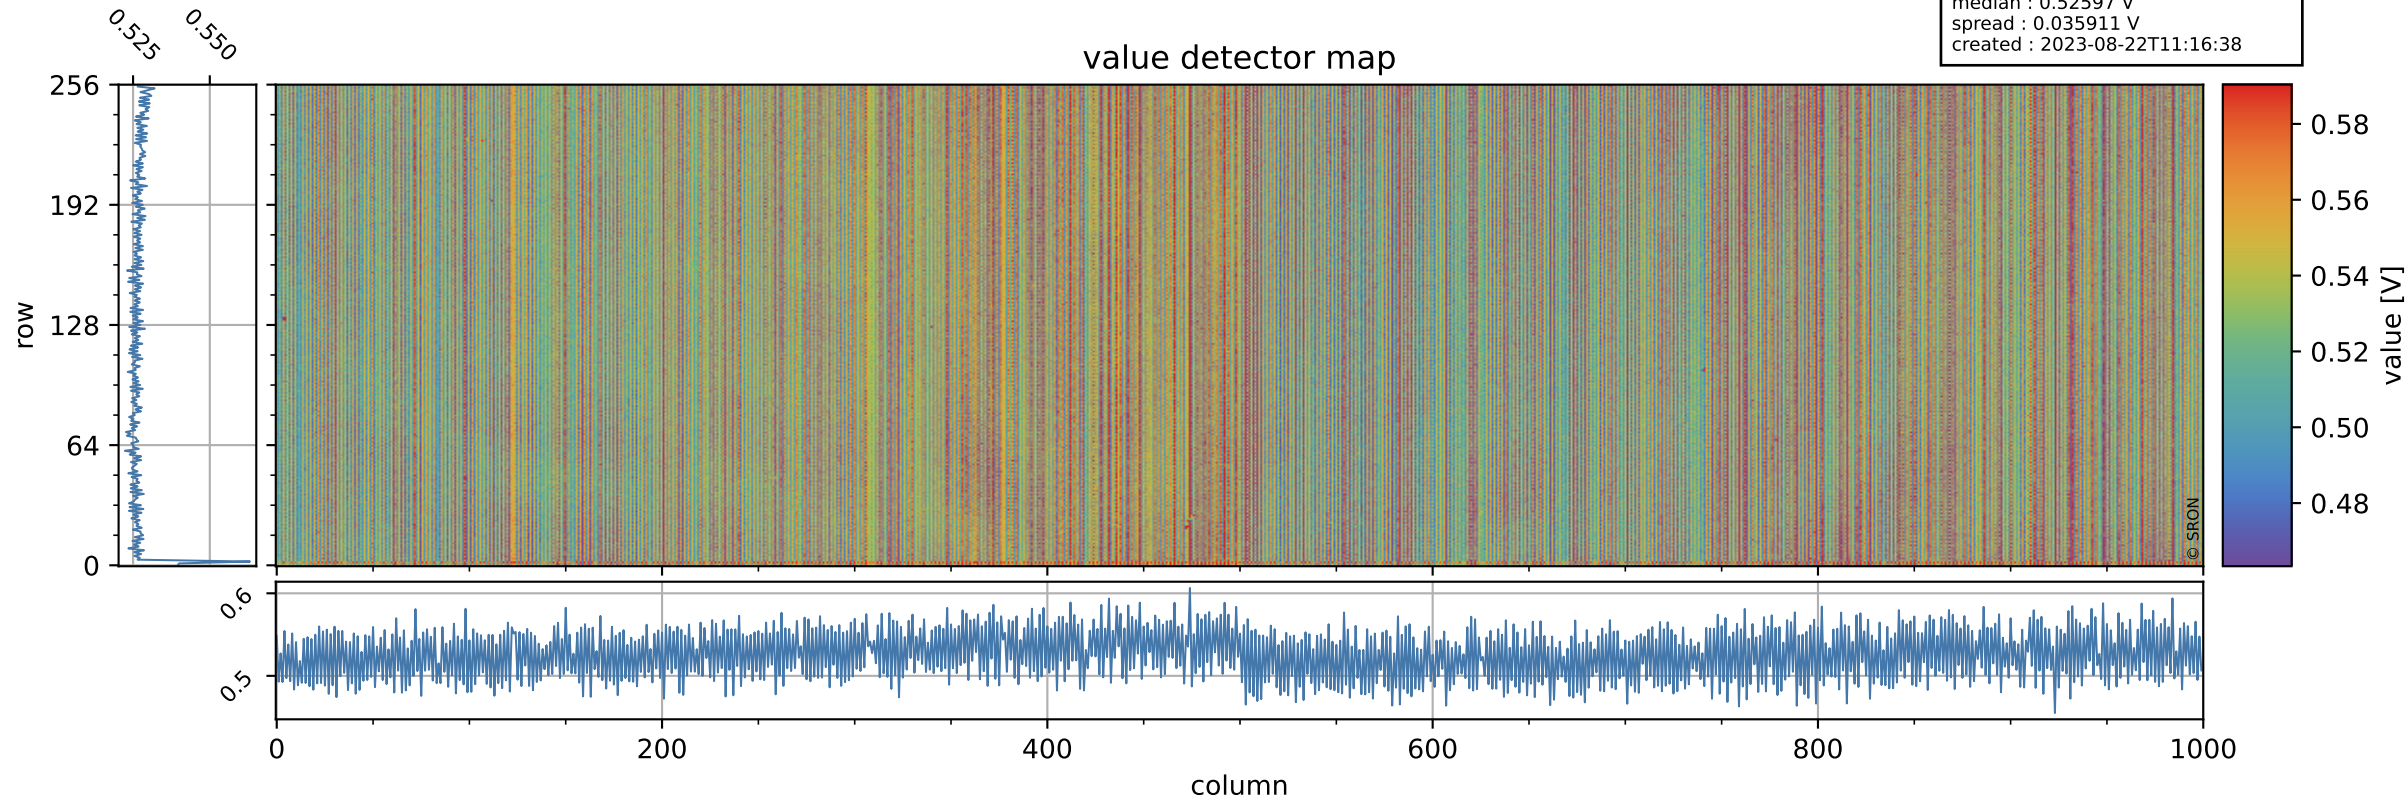

Tropomi SWIR offset (beta nominal)

orbits : 20 in [25732, 25777]
coverage : 2022-10-01 / 2022-10-04
median : 0.52597 V
spread : 0.035911 V
created : 2023-08-22T11:16:38

value detector map

Tropomi SWIR offset (beta nominal)

orbits : 20 in [25732, 25777]
coverage : 2022-10-01 / 2022-10-04
median : 28.236 μV
spread : 14.496 μV
created : 2023-08-22T11:16:38

Tropomi SWIR offset (beta nominal)

orbits : 20 in [25732, 25777]
coverage : 2022-10-01 / 2022-10-04
median : -0.038532 mV
spread : 0.40303 mV
created : 2023-08-22T11:16:38

value compared with SWIR offset CKD

Tropomi SWIR offset (beta nominal) ground-tracks of Sentinel-5P

orbits : 20 in [25732, 25777]
coverage : 2022-10-01 / 2022-10-04
created : 2023-08-22T11:16:38

Tropomi SWIR offset (beta nominal)

orbits : [1867, 25777]
coverage : 2018-02-20 / 2022-10-04
created : 2023-08-22T11:16:39

trend of detector median & temperatures