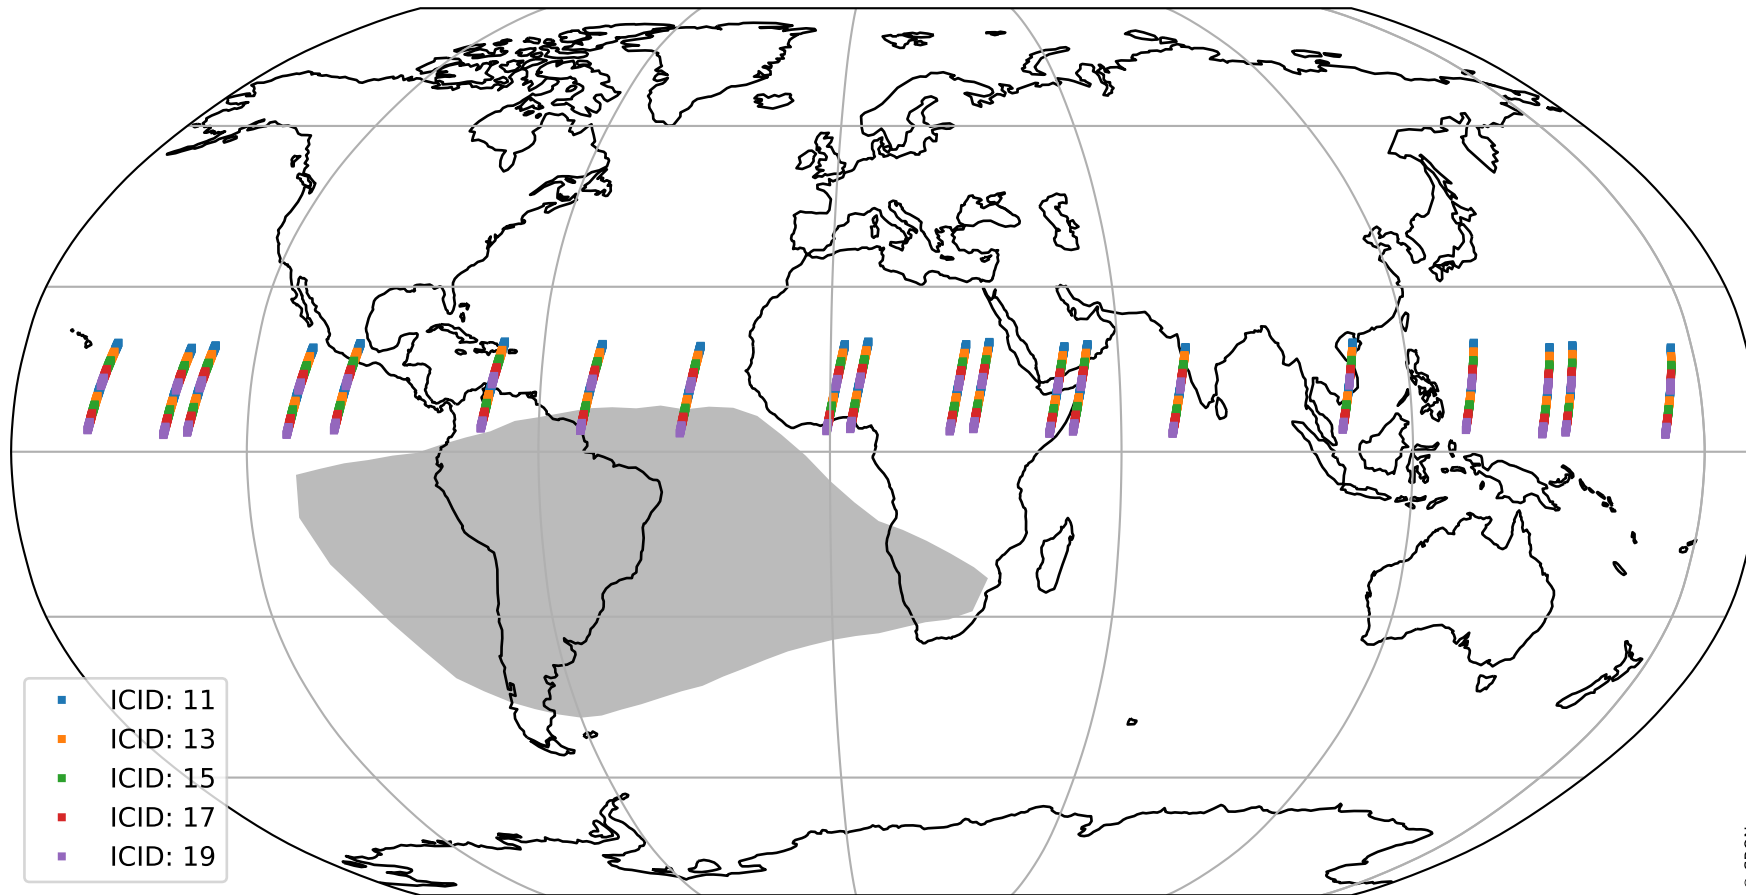

Tropomi SWIR offset (beta nominal)

orbits : 20 in [25732, 25777]
coverage : 2022-10-01 / 2022-10-04
median : 0.52597 V
spread : 0.035911 V
created : 2023-08-22T11:16:38

value detector map

Tropomi SWIR offset (beta nominal)

orbits : 20 in [25732, 25777]
coverage : 2022-10-01 / 2022-10-04
median : 28.236 μV
spread : 14.496 μV
created : 2023-08-22T11:16:38

Tropomi SWIR offset (beta nominal)

orbits : 20 in [25732, 25777]
coverage : 2022-10-01 / 2022-10-04
median : -0.038532 mV
spread : 0.40303 mV
created : 2023-08-22T11:16:38

value compared with SWIR offset CKD

Tropomi SWIR offset (beta nominal) ground-tracks of Sentinel-5P

orbits : 20 in [25732, 25777]
coverage : 2022-10-01 / 2022-10-04
created : 2023-08-22T11:16:38

Tropomi SWIR offset (beta nominal)

orbits : [1867, 25777]
coverage : 2018-02-20 / 2022-10-04
created : 2023-08-22T11:16:39

trend of detector median & temperatures