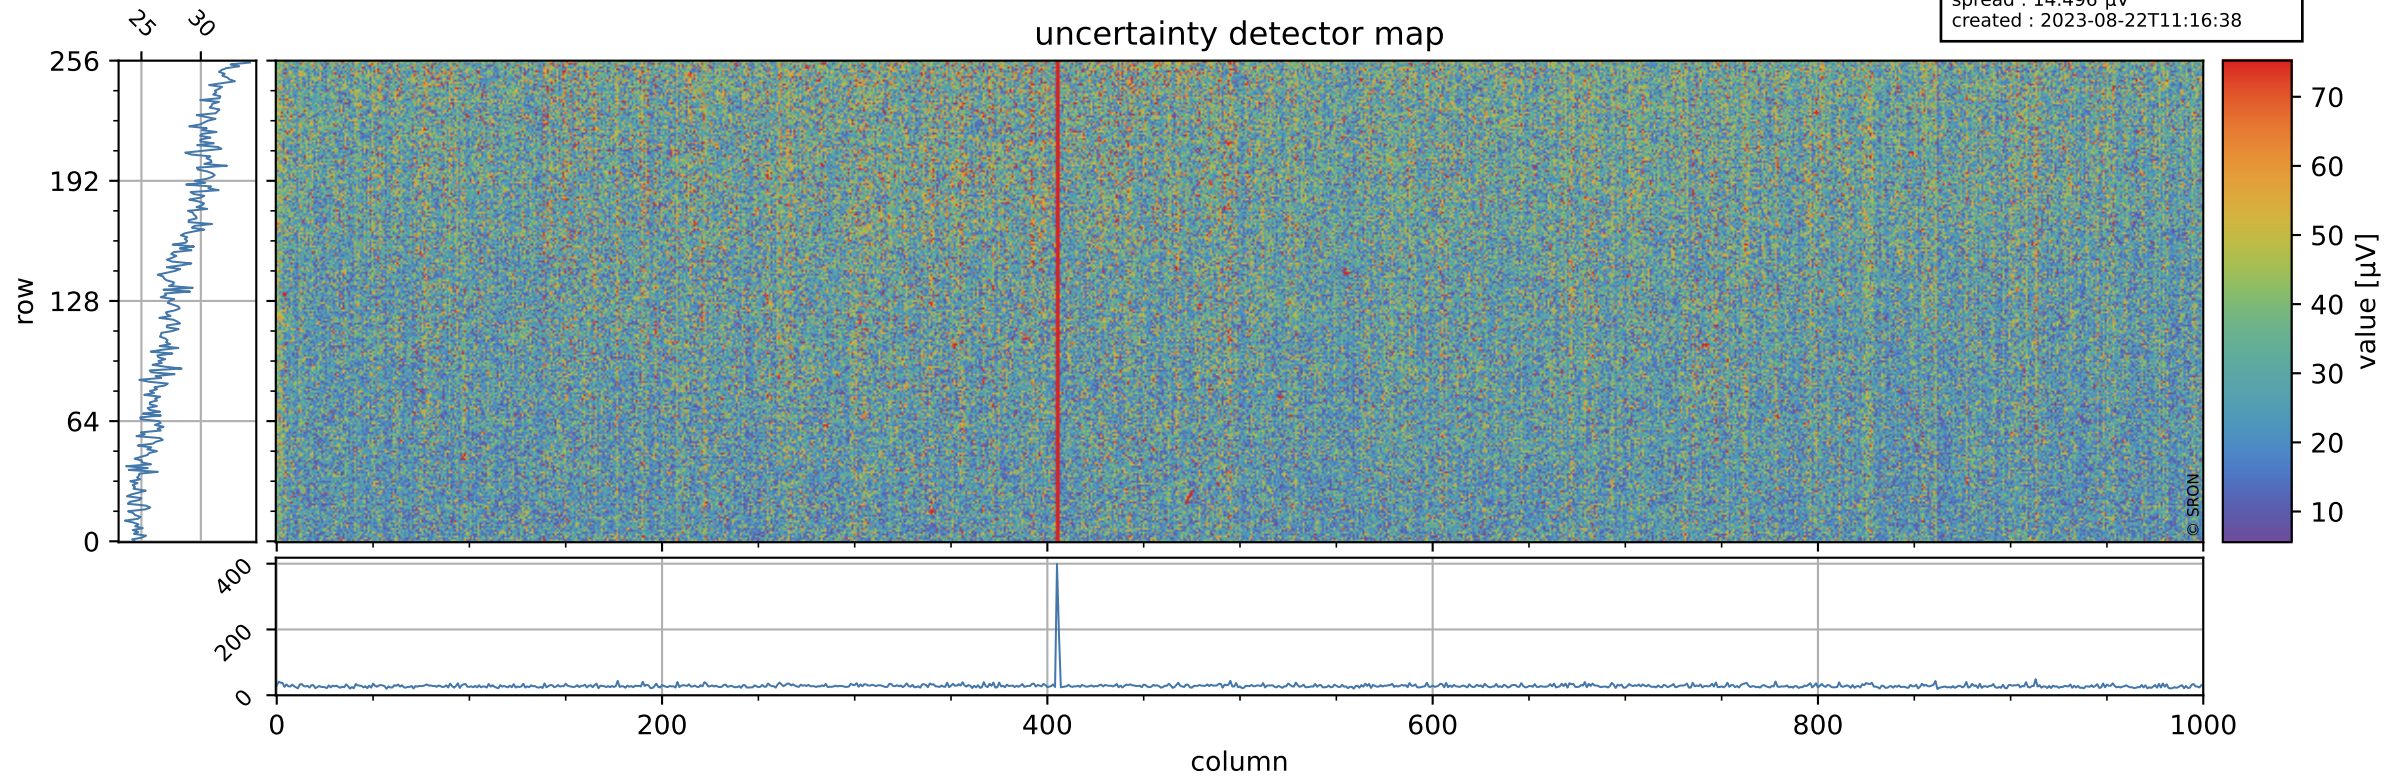

Tropomi SWIR offset (beta nominal)

orbits : 20 in [25732, 25777]
coverage : 2022-10-01 / 2022-10-04
median : 0.52597 V
spread : 0.035911 V
created : 2023-08-22T11:16:38

value detector map

Tropomi SWIR offset (beta nominal)

orbits : 20 in [25732, 25777]
coverage : 2022-10-01 / 2022-10-04
median : 28.236 μV
spread : 14.496 μV
created : 2023-08-22T11:16:38

Tropomi SWIR offset (beta nominal)

orbits : 20 in [25732, 25777]
coverage : 2022-10-01 / 2022-10-04
median : -0.038532 mV
spread : 0.40303 mV
created : 2023-08-22T11:16:38

value compared with SWIR offset CKD

Tropomi SWIR offset (beta nominal) ground-tracks of Sentinel-5P

orbits : 20 in [25732, 25777]
coverage : 2022-10-01 / 2022-10-04
created : 2023-08-22T11:16:38

Tropomi SWIR offset (beta nominal)

orbits : [1867, 25777]
coverage : 2018-02-20 / 2022-10-04
created : 2023-08-22T11:16:39

trend of detector median & temperatures