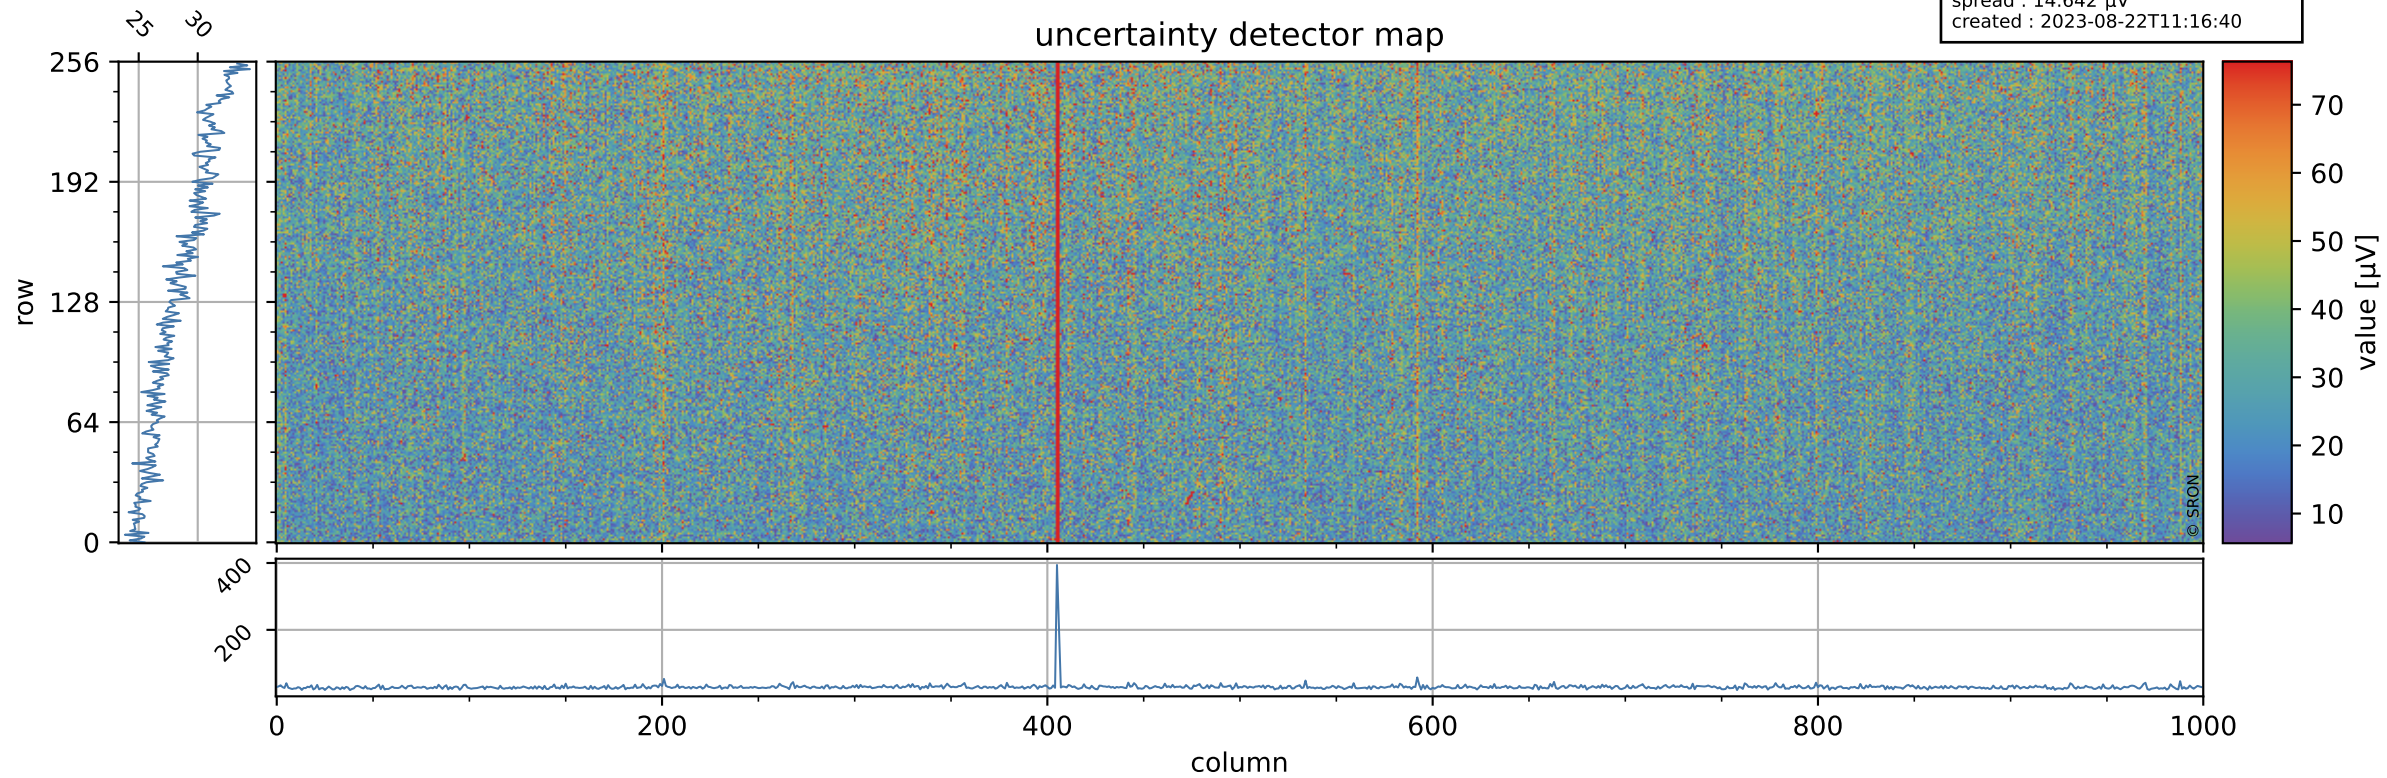

Tropomi SWIR offset (beta nominal)

orbits : 19 in [25777, 25822]
coverage : 2022-10-04 / 2022-10-07
median : 0.52597 V
spread : 0.035911 V
created : 2023-08-22T11:16:40

value detector map

Tropomi SWIR offset (beta nominal)

orbits : 19 in [25777, 25822]
coverage : 2022-10-04 / 2022-10-07
median : 28.74 μV
spread : 14.642 μV
created : 2023-08-22T11:16:40

Tropomi SWIR offset (beta nominal)

orbits : 19 in [25777, 25822]
coverage : 2022-10-04 / 2022-10-07
median : -0.038406 mV
spread : 0.39939 mV
created : 2023-08-22T11:16:40

value compared with SWIR offset CKD

Tropomi SWIR offset (beta nominal) ground-tracks of Sentinel-5P

orbits : 19 in [25777, 25822]
coverage : 2022-10-04 / 2022-10-07
created : 2023-08-22T11:16:41

Tropomi SWIR offset (beta nominal)

orbits : [1867, 25822]
coverage : 2018-02-20 / 2022-10-07
created : 2023-08-22T11:16:41

trend of detector median & temperatures