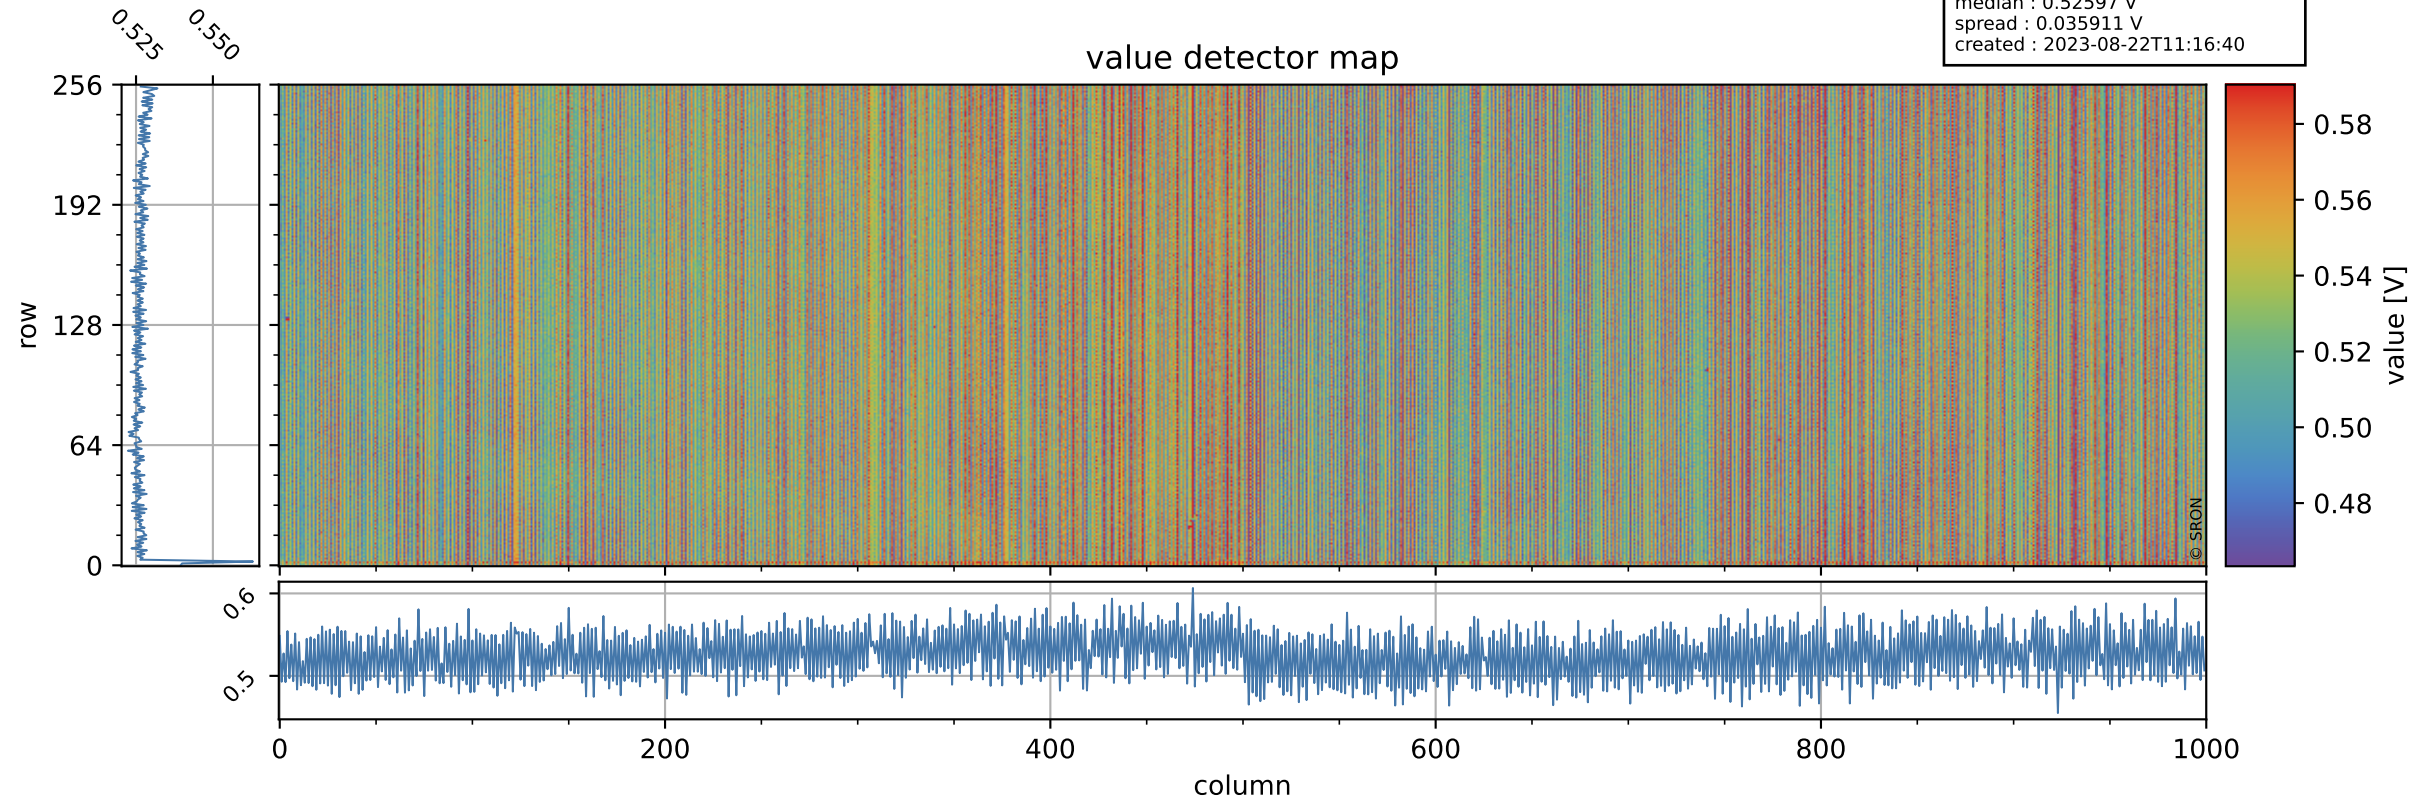

Tropomi SWIR offset (beta nominal)

orbits : 19 in [25777, 25822]
coverage : 2022-10-04 / 2022-10-07
median : 0.52597 V
spread : 0.035911 V
created : 2023-08-22T11:16:40

value detector map

Tropomi SWIR offset (beta nominal)

orbits : 19 in [25777, 25822]
coverage : 2022-10-04 / 2022-10-07
median : 28.74 μV
spread : 14.642 μV
created : 2023-08-22T11:16:40

Tropomi SWIR offset (beta nominal)

orbits : 19 in [25777, 25822]
coverage : 2022-10-04 / 2022-10-07
median : -0.038406 mV
spread : 0.39939 mV
created : 2023-08-22T11:16:40

value compared with SWIR offset CKD

Tropomi SWIR offset (beta nominal) ground-tracks of Sentinel-5P

orbits : 19 in [25777, 25822]
coverage : 2022-10-04 / 2022-10-07
created : 2023-08-22T11:16:41

Tropomi SWIR offset (beta nominal)

orbits : [1867, 25822]
coverage : 2018-02-20 / 2022-10-07
created : 2023-08-22T11:16:41

trend of detector median & temperatures