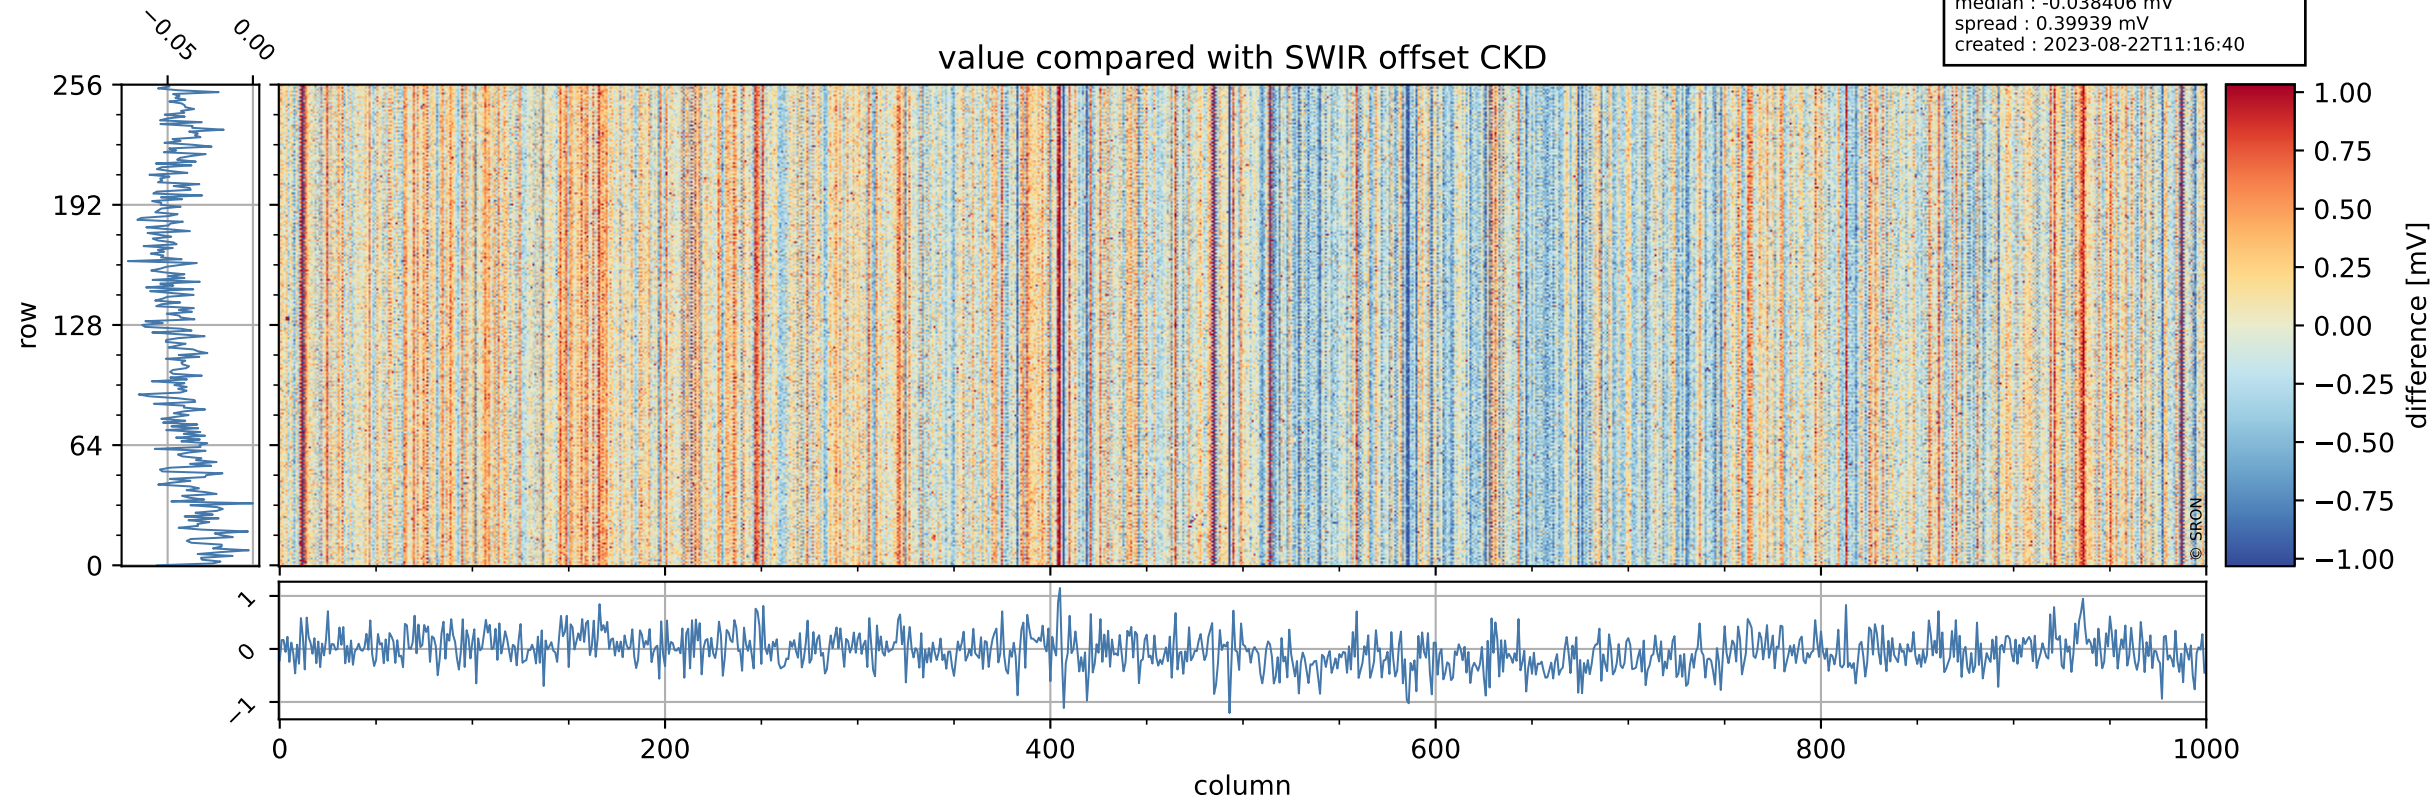

Tropomi SWIR offset (beta nominal)

orbits : 19 in [25777, 25822]
coverage : 2022-10-04 / 2022-10-07
median : 0.52597 V
spread : 0.035911 V
created : 2023-08-22T11:16:40

value detector map

Tropomi SWIR offset (beta nominal)

orbits : 19 in [25777, 25822]
coverage : 2022-10-04 / 2022-10-07
median : 28.74 μV
spread : 14.642 μV
created : 2023-08-22T11:16:40

Tropomi SWIR offset (beta nominal)

orbits : 19 in [25777, 25822]
coverage : 2022-10-04 / 2022-10-07
median : -0.038406 mV
spread : 0.39939 mV
created : 2023-08-22T11:16:40

value compared with SWIR offset CKD

Tropomi SWIR offset (beta nominal) ground-tracks of Sentinel-5P

orbits : 19 in [25777, 25822]
coverage : 2022-10-04 / 2022-10-07
created : 2023-08-22T11:16:41

Tropomi SWIR offset (beta nominal)

orbits : [1867, 25822]
coverage : 2018-02-20 / 2022-10-07
created : 2023-08-22T11:16:41

trend of detector median & temperatures