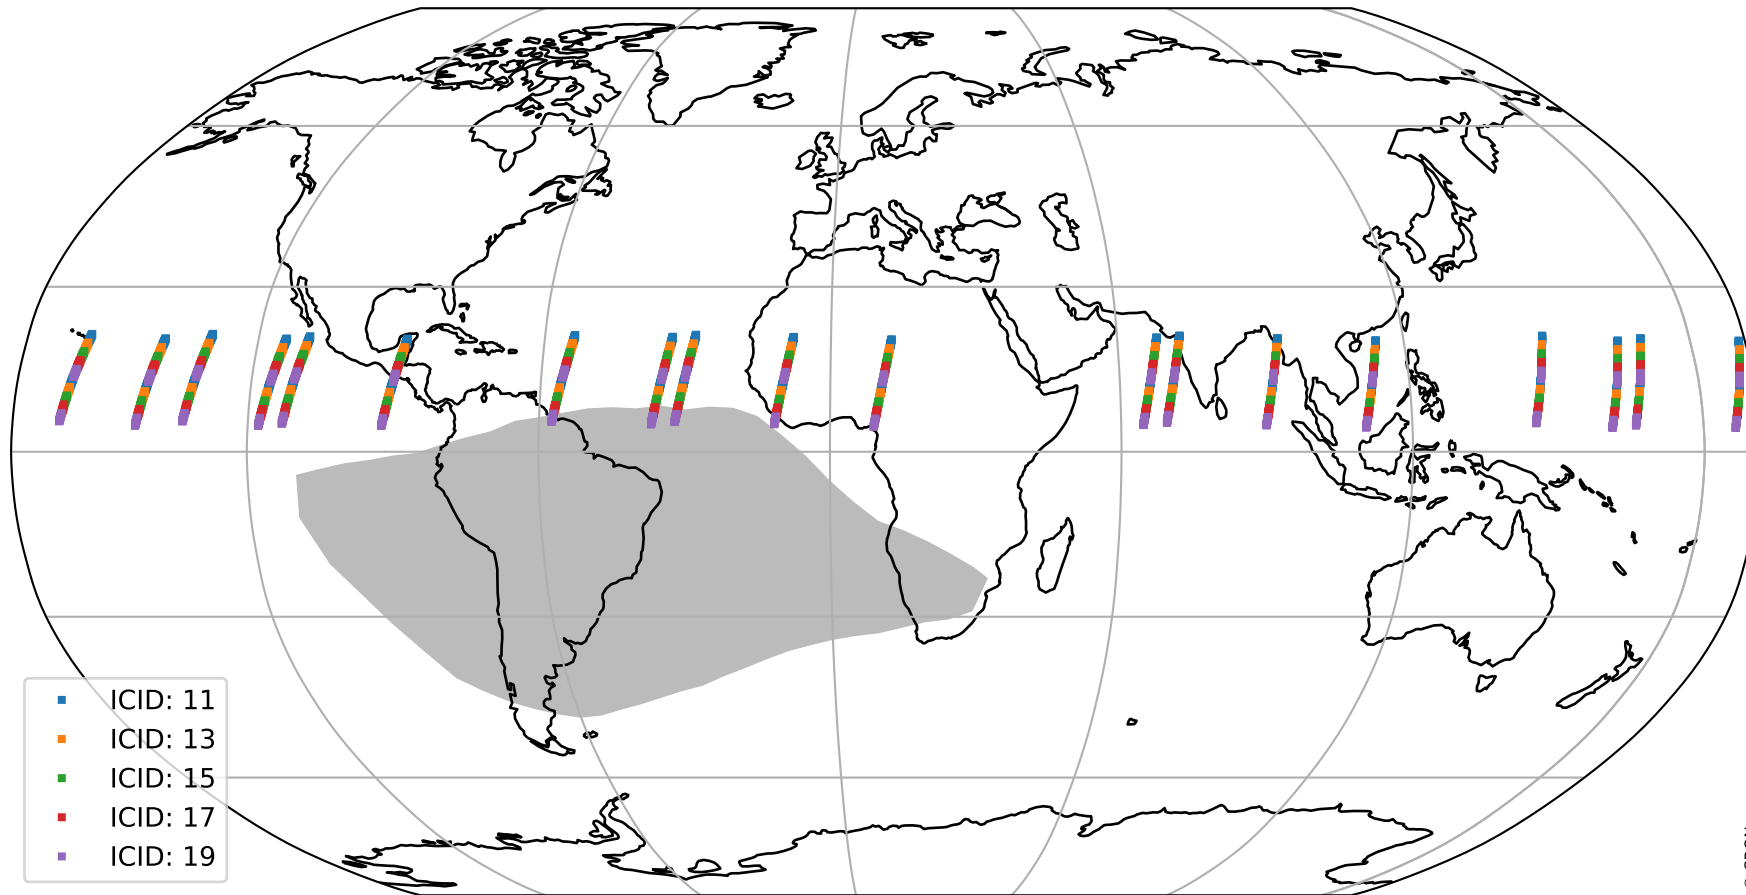

Tropomi SWIR offset (beta nominal)

orbits : 19 in [25777, 25822]
coverage : 2022-10-04 / 2022-10-07
median : 0.52597 V
spread : 0.035911 V
created : 2023-08-22T11:16:40

value detector map

Tropomi SWIR offset (beta nominal)

orbits : 19 in [25777, 25822]
coverage : 2022-10-04 / 2022-10-07
median : 28.74 μV
spread : 14.642 μV
created : 2023-08-22T11:16:40

Tropomi SWIR offset (beta nominal)

orbits : 19 in [25777, 25822]
coverage : 2022-10-04 / 2022-10-07
median : -0.038406 mV
spread : 0.39939 mV
created : 2023-08-22T11:16:40

value compared with SWIR offset CKD

Tropomi SWIR offset (beta nominal) ground-tracks of Sentinel-5P

orbits : 19 in [25777, 25822]
coverage : 2022-10-04 / 2022-10-07
created : 2023-08-22T11:16:41

Tropomi SWIR offset (beta nominal)

orbits : [1867, 25822]
coverage : 2018-02-20 / 2022-10-07
created : 2023-08-22T11:16:41

trend of detector median & temperatures