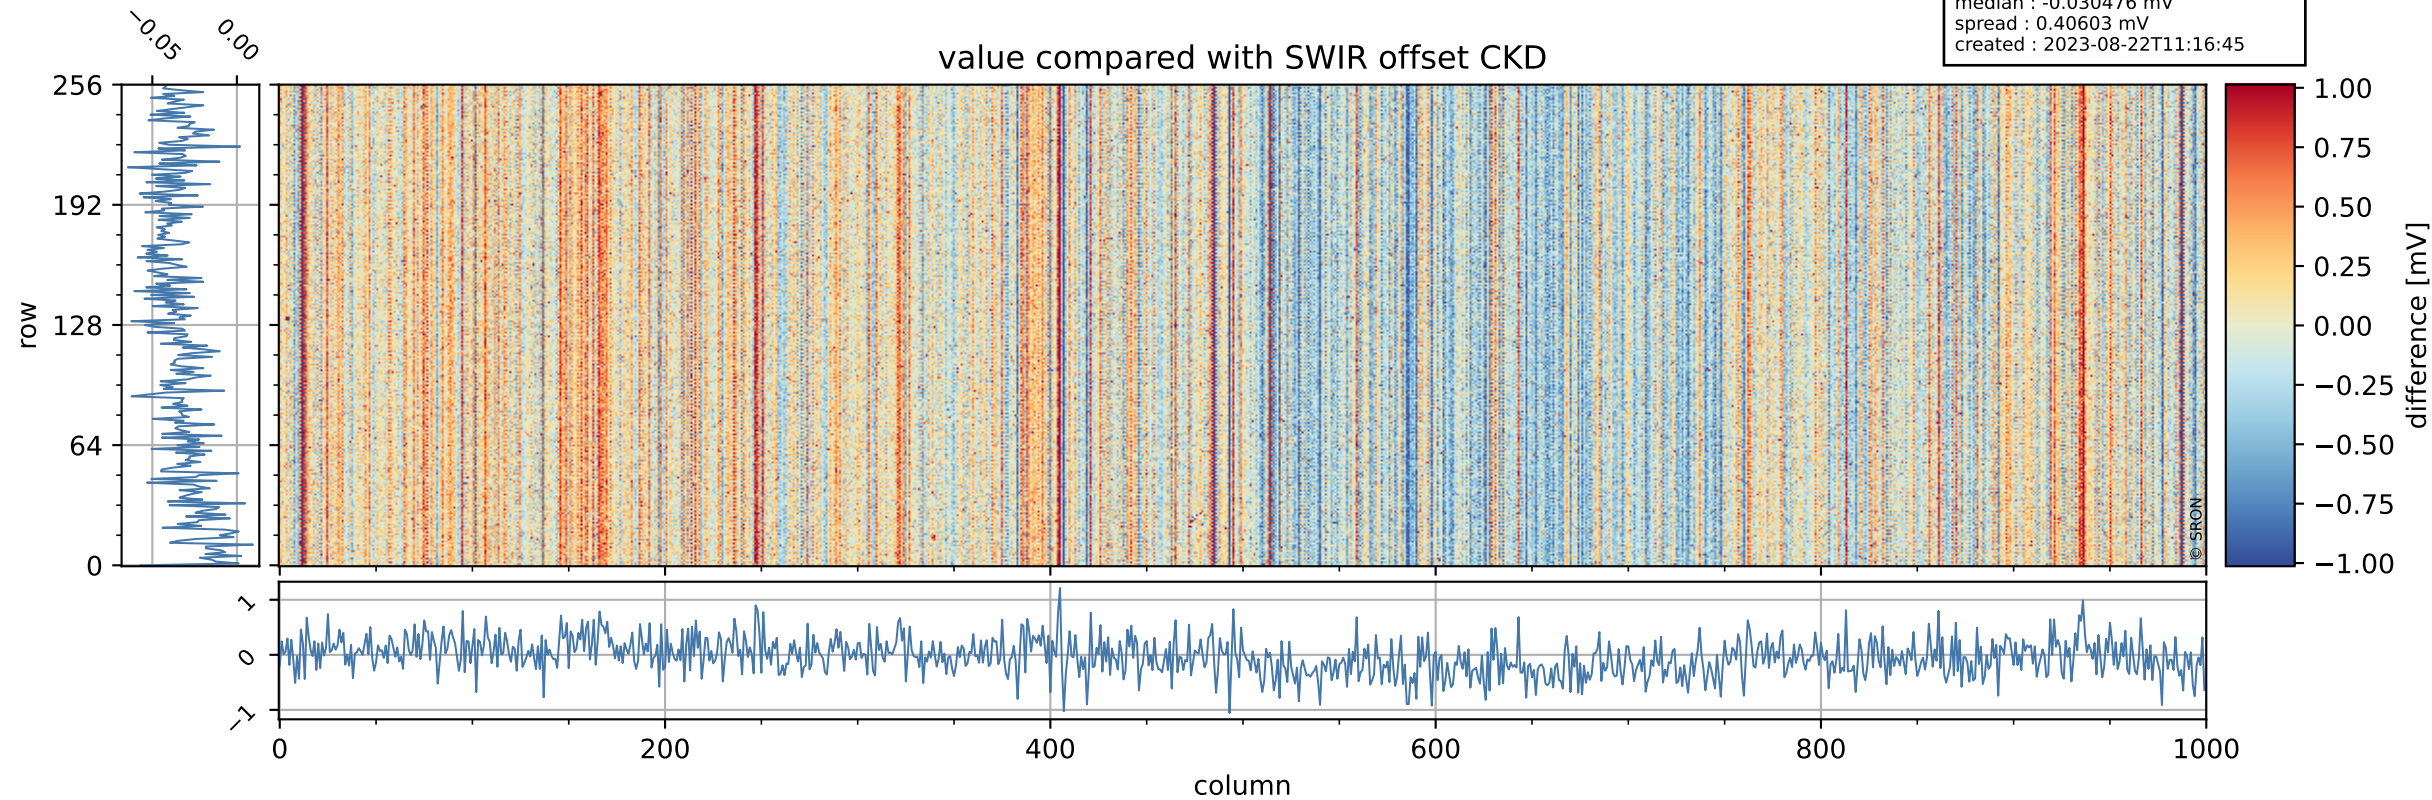

Tropomi SWIR offset (beta nominal)

orbits : 18 in [25867, 25912]
coverage : 2022-10-10 / 2022-10-13
median : 0.52598 V
spread : 0.035917 V
created : 2023-08-22T11:16:44

value detector map

Tropomi SWIR offset (beta nominal)

orbits : 18 in [25867, 25912]
coverage : 2022-10-10 / 2022-10-13
median : 28.667 μV
spread : 14.53 μV
created : 2023-08-22T11:16:44

Tropomi SWIR offset (beta nominal)

orbits : 18 in [25867, 25912]
coverage : 2022-10-10 / 2022-10-13
median : -0.030476 mV
spread : 0.40603 mV
created : 2023-08-22T11:16:45

value compared with SWIR offset CKD

Tropomi SWIR offset (beta nominal) ground-tracks of Sentinel-5P

orbits : 18 in [25867, 25912]
coverage : 2022-10-10 / 2022-10-13
created : 2023-08-22T11:16:45

Tropomi SWIR offset (beta nominal)

orbits : [1867, 25912]
coverage : 2018-02-20 / 2022-10-13
created : 2023-08-22T11:16:45

trend of detector median & temperatures