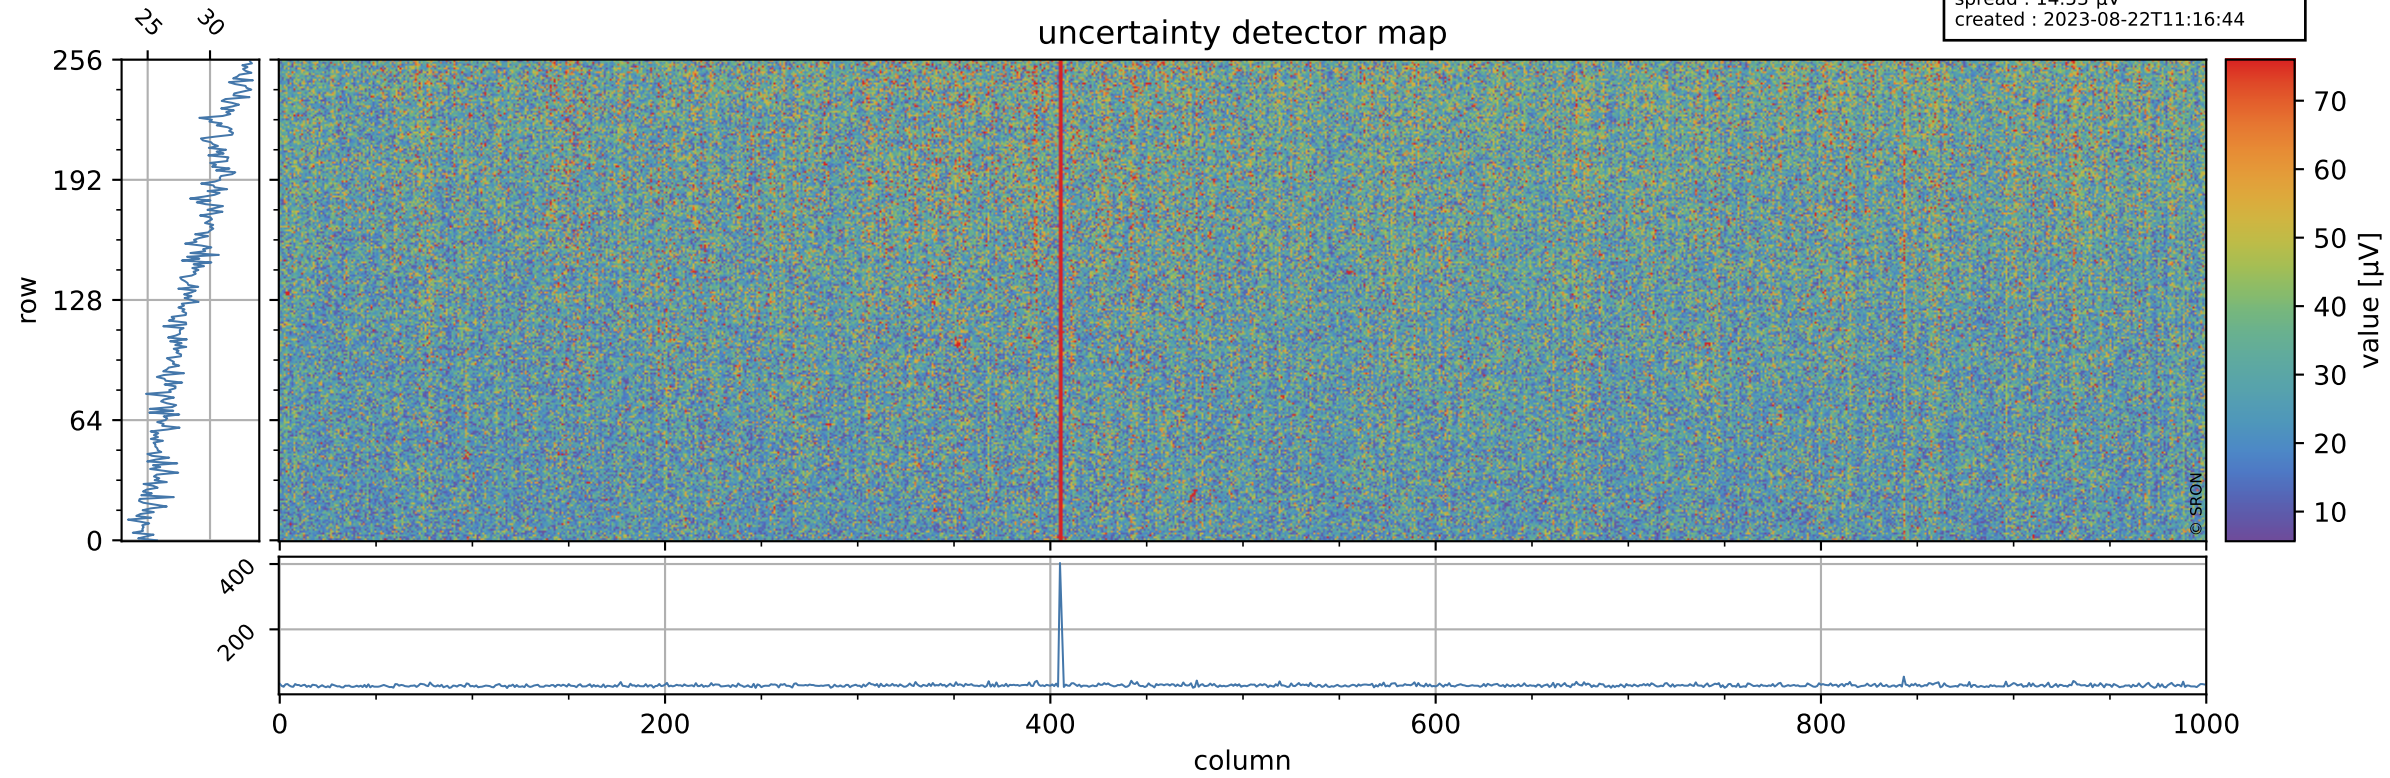

Tropomi SWIR offset (beta nominal)

orbits : 18 in [25867, 25912]
coverage : 2022-10-10 / 2022-10-13
median : 0.52598 V
spread : 0.035917 V
created : 2023-08-22T11:16:44

value detector map

Tropomi SWIR offset (beta nominal)

orbits : 18 in [25867, 25912]
coverage : 2022-10-10 / 2022-10-13
median : 28.667 μV
spread : 14.53 μV
created : 2023-08-22T11:16:44

Tropomi SWIR offset (beta nominal)

orbits : 18 in [25867, 25912]
coverage : 2022-10-10 / 2022-10-13
median : -0.030476 mV
spread : 0.40603 mV
created : 2023-08-22T11:16:45

value compared with SWIR offset CKD

Tropomi SWIR offset (beta nominal) ground-tracks of Sentinel-5P

orbits : 18 in [25867, 25912]
coverage : 2022-10-10 / 2022-10-13
created : 2023-08-22T11:16:45

Tropomi SWIR offset (beta nominal)

orbits : [1867, 25912]
coverage : 2018-02-20 / 2022-10-13
created : 2023-08-22T11:16:45

trend of detector median & temperatures