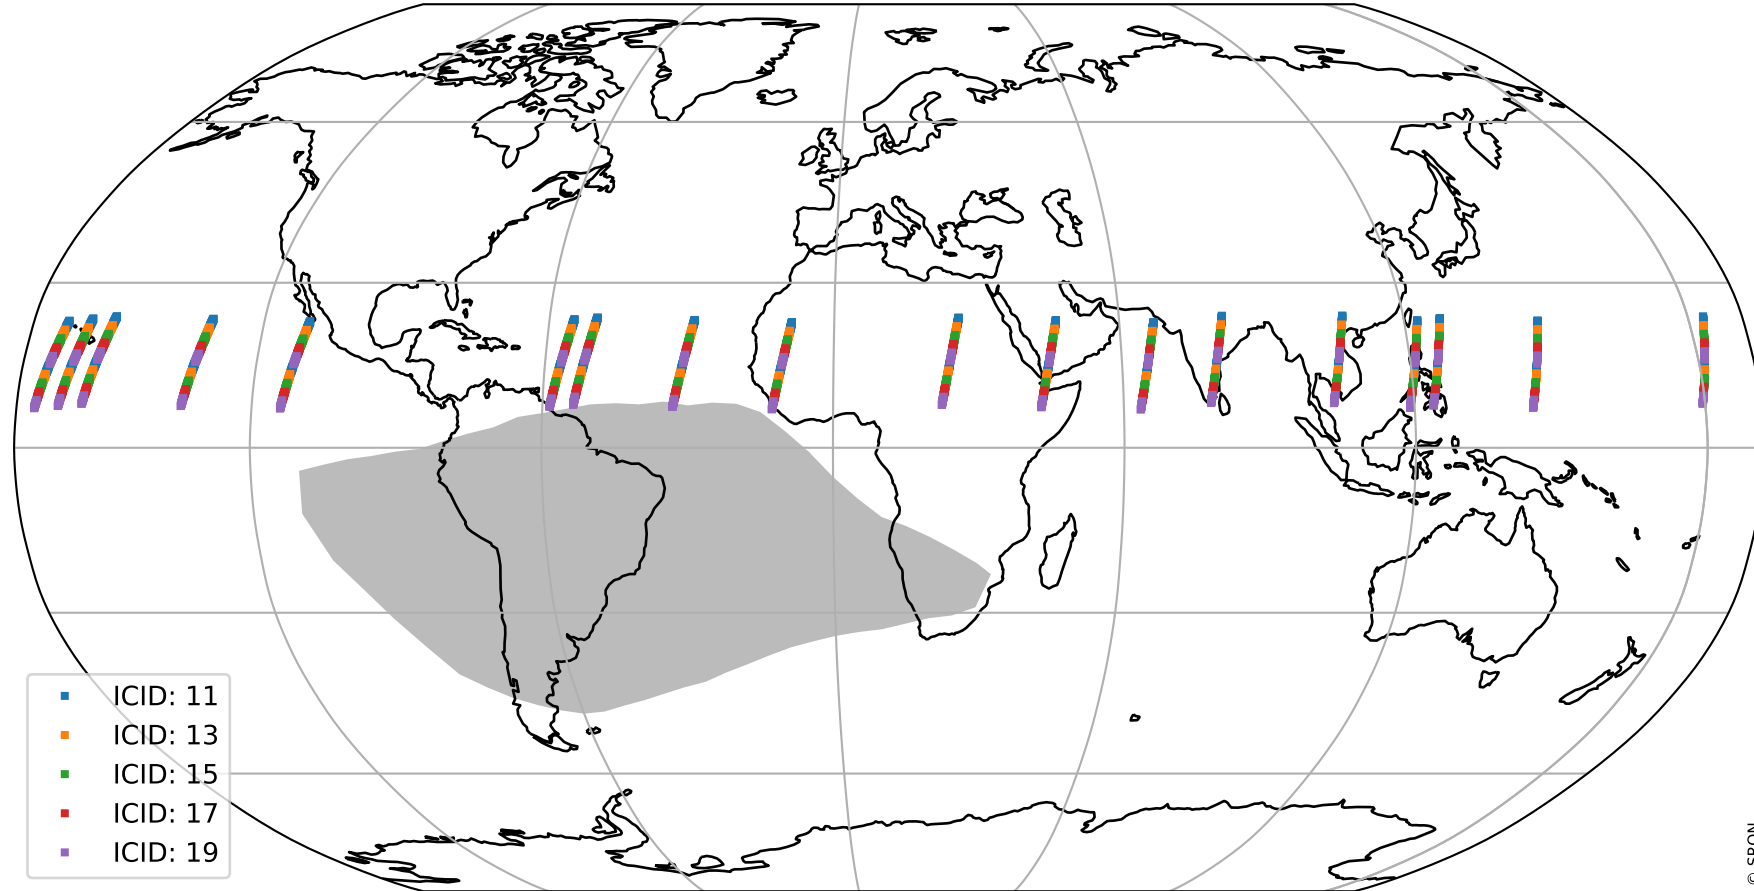

Tropomi SWIR offset (beta nominal)

orbits : 18 in [25867, 25912]
coverage : 2022-10-10 / 2022-10-13
median : 0.52598 V
spread : 0.035917 V
created : 2023-08-22T11:16:44

value detector map

Tropomi SWIR offset (beta nominal)

orbits : 18 in [25867, 25912]
coverage : 2022-10-10 / 2022-10-13
median : 28.667 μV
spread : 14.53 μV
created : 2023-08-22T11:16:44

Tropomi SWIR offset (beta nominal)

orbits : 18 in [25867, 25912]
coverage : 2022-10-10 / 2022-10-13
median : -0.030476 mV
spread : 0.40603 mV
created : 2023-08-22T11:16:45

value compared with SWIR offset CKD

Tropomi SWIR offset (beta nominal) ground-tracks of Sentinel-5P

orbits : 18 in [25867, 25912]
coverage : 2022-10-10 / 2022-10-13
created : 2023-08-22T11:16:45

Tropomi SWIR offset (beta nominal)

orbits : [1867, 25912]
coverage : 2018-02-20 / 2022-10-13
created : 2023-08-22T11:16:45

trend of detector median & temperatures