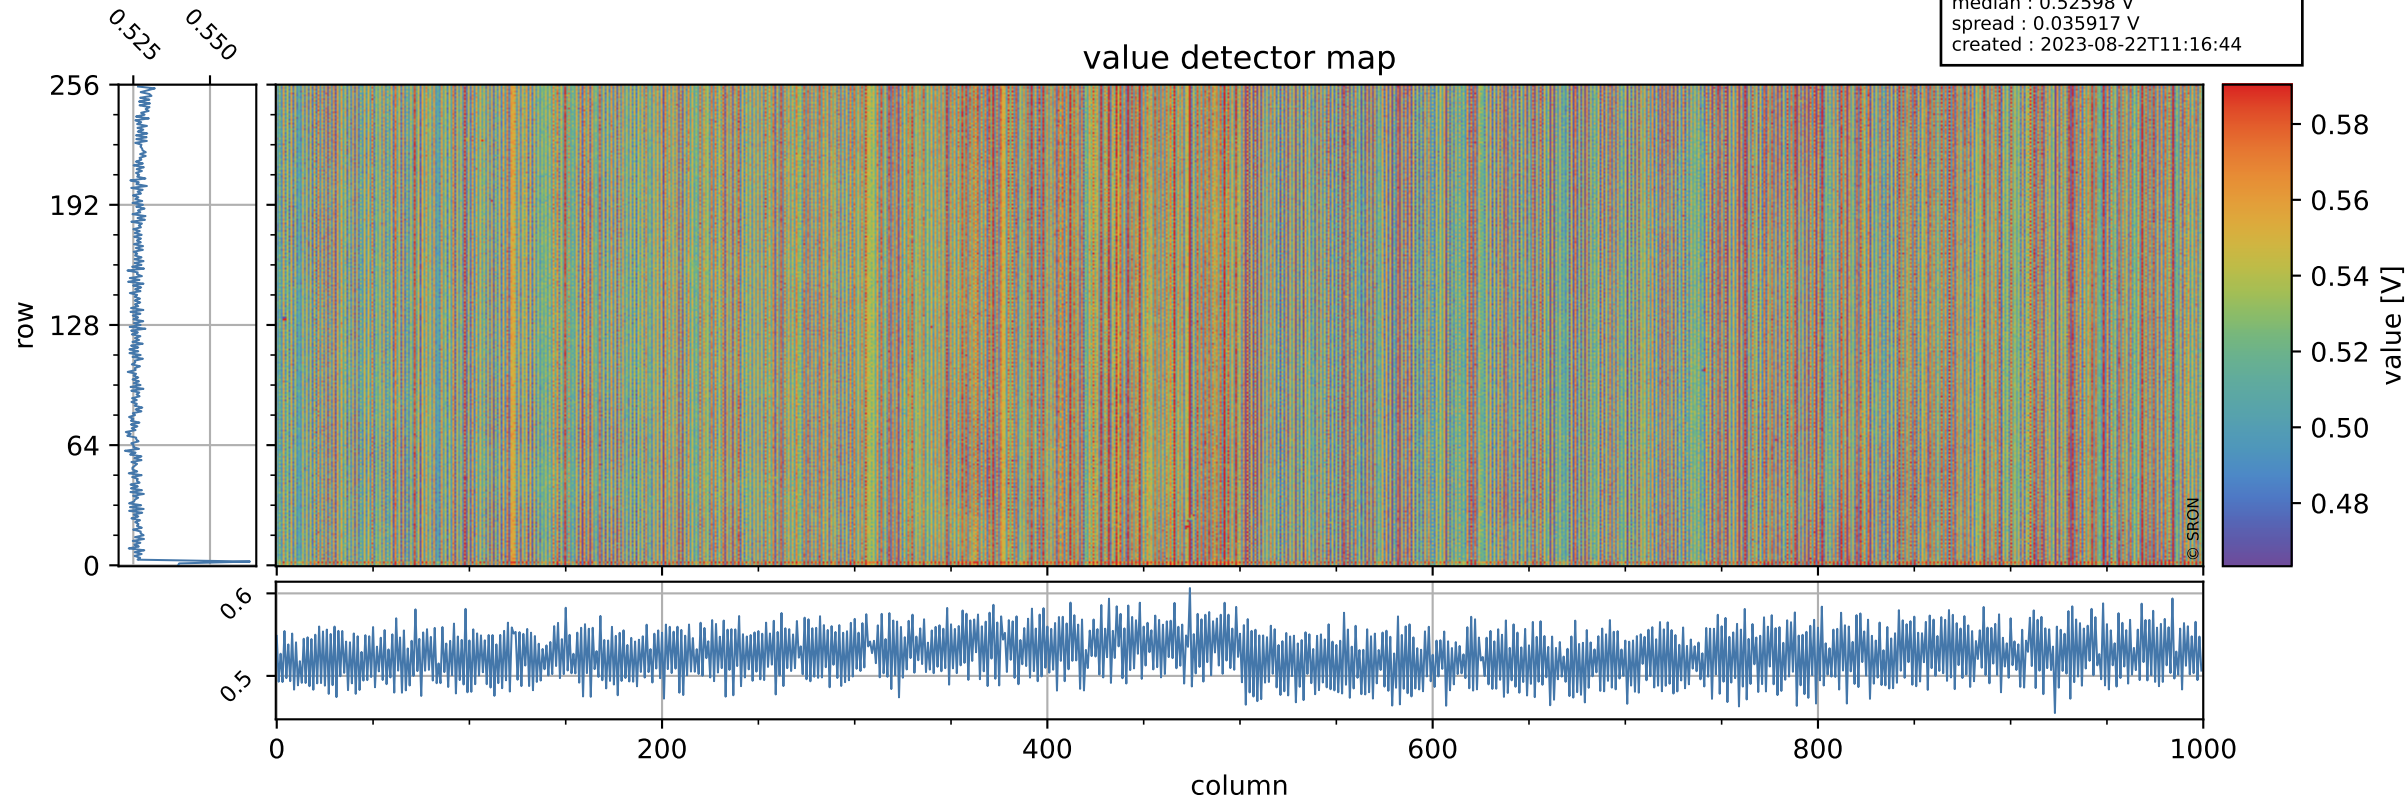

Tropomi SWIR offset (beta nominal)

orbits : 18 in [25867, 25912]
coverage : 2022-10-10 / 2022-10-13
median : 0.52598 V
spread : 0.035917 V
created : 2023-08-22T11:16:44

value detector map

Tropomi SWIR offset (beta nominal)

orbits : 18 in [25867, 25912]
coverage : 2022-10-10 / 2022-10-13
median : 28.667 μV
spread : 14.53 μV
created : 2023-08-22T11:16:44

Tropomi SWIR offset (beta nominal)

orbits : 18 in [25867, 25912]
coverage : 2022-10-10 / 2022-10-13
median : -0.030476 mV
spread : 0.40603 mV
created : 2023-08-22T11:16:45

value compared with SWIR offset CKD

Tropomi SWIR offset (beta nominal) ground-tracks of Sentinel-5P

orbits : 18 in [25867, 25912]
coverage : 2022-10-10 / 2022-10-13
created : 2023-08-22T11:16:45

Tropomi SWIR offset (beta nominal)

orbits : [1867, 25912]
coverage : 2018-02-20 / 2022-10-13
created : 2023-08-22T11:16:45

trend of detector median & temperatures