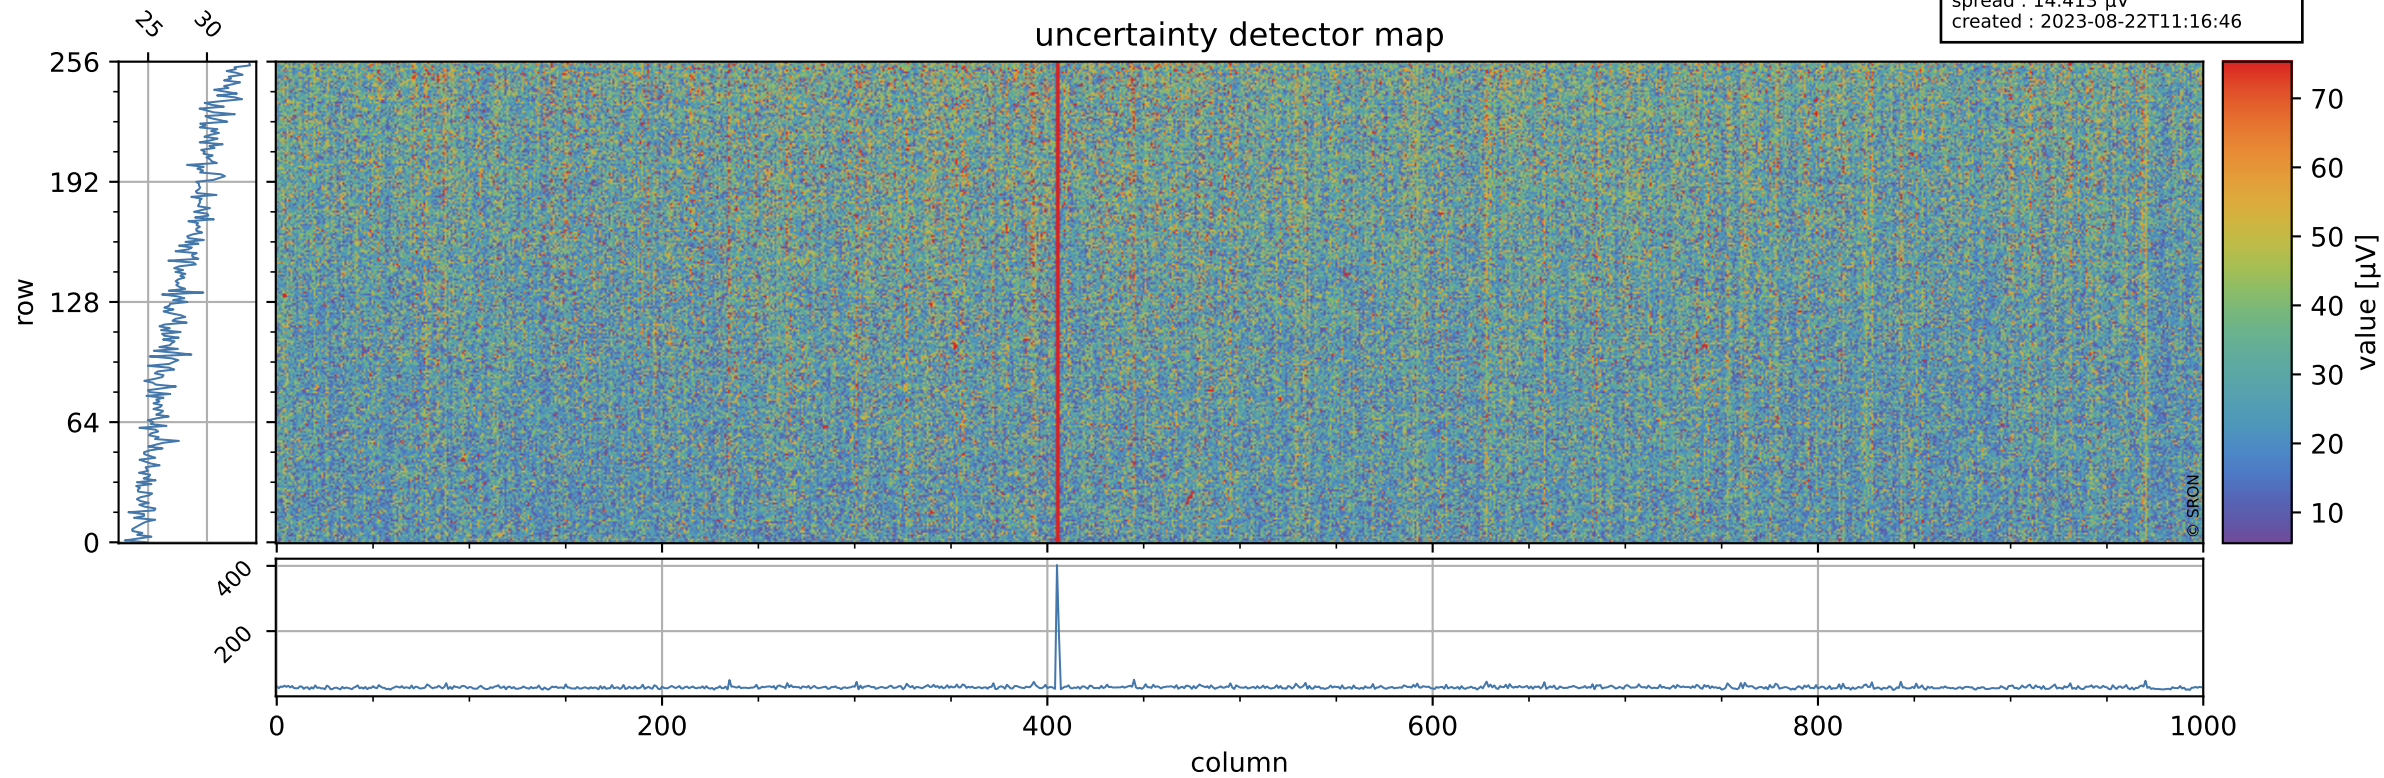

Tropomi SWIR offset (beta nominal)

orbits : 20 in [25912, 25957]
coverage : 2022-10-13 / 2022-10-16
median : 0.52599 V
spread : 0.035918 V
created : 2023-08-22T11:16:46

value detector map

Tropomi SWIR offset (beta nominal)

orbits : 20 in [25912, 25957]
coverage : 2022-10-13 / 2022-10-16
median : 28.095 μV
spread : 14.413 μV
created : 2023-08-22T11:16:46

Tropomi SWIR offset (beta nominal)

orbits : 20 in [25912, 25957]
coverage : 2022-10-13 / 2022-10-16
median : -0.020689 mV
spread : 0.40238 mV
created : 2023-08-22T11:16:47

value compared with SWIR offset CKD

Tropomi SWIR offset (beta nominal) ground-tracks of Sentinel-5P

orbits : 20 in [25912, 25957]
coverage : 2022-10-13 / 2022-10-16
created : 2023-08-22T11:16:47

Tropomi SWIR offset (beta nominal)

orbits : [1867, 25957]
coverage : 2018-02-20 / 2022-10-16
created : 2023-08-22T11:16:47

trend of detector median & temperatures