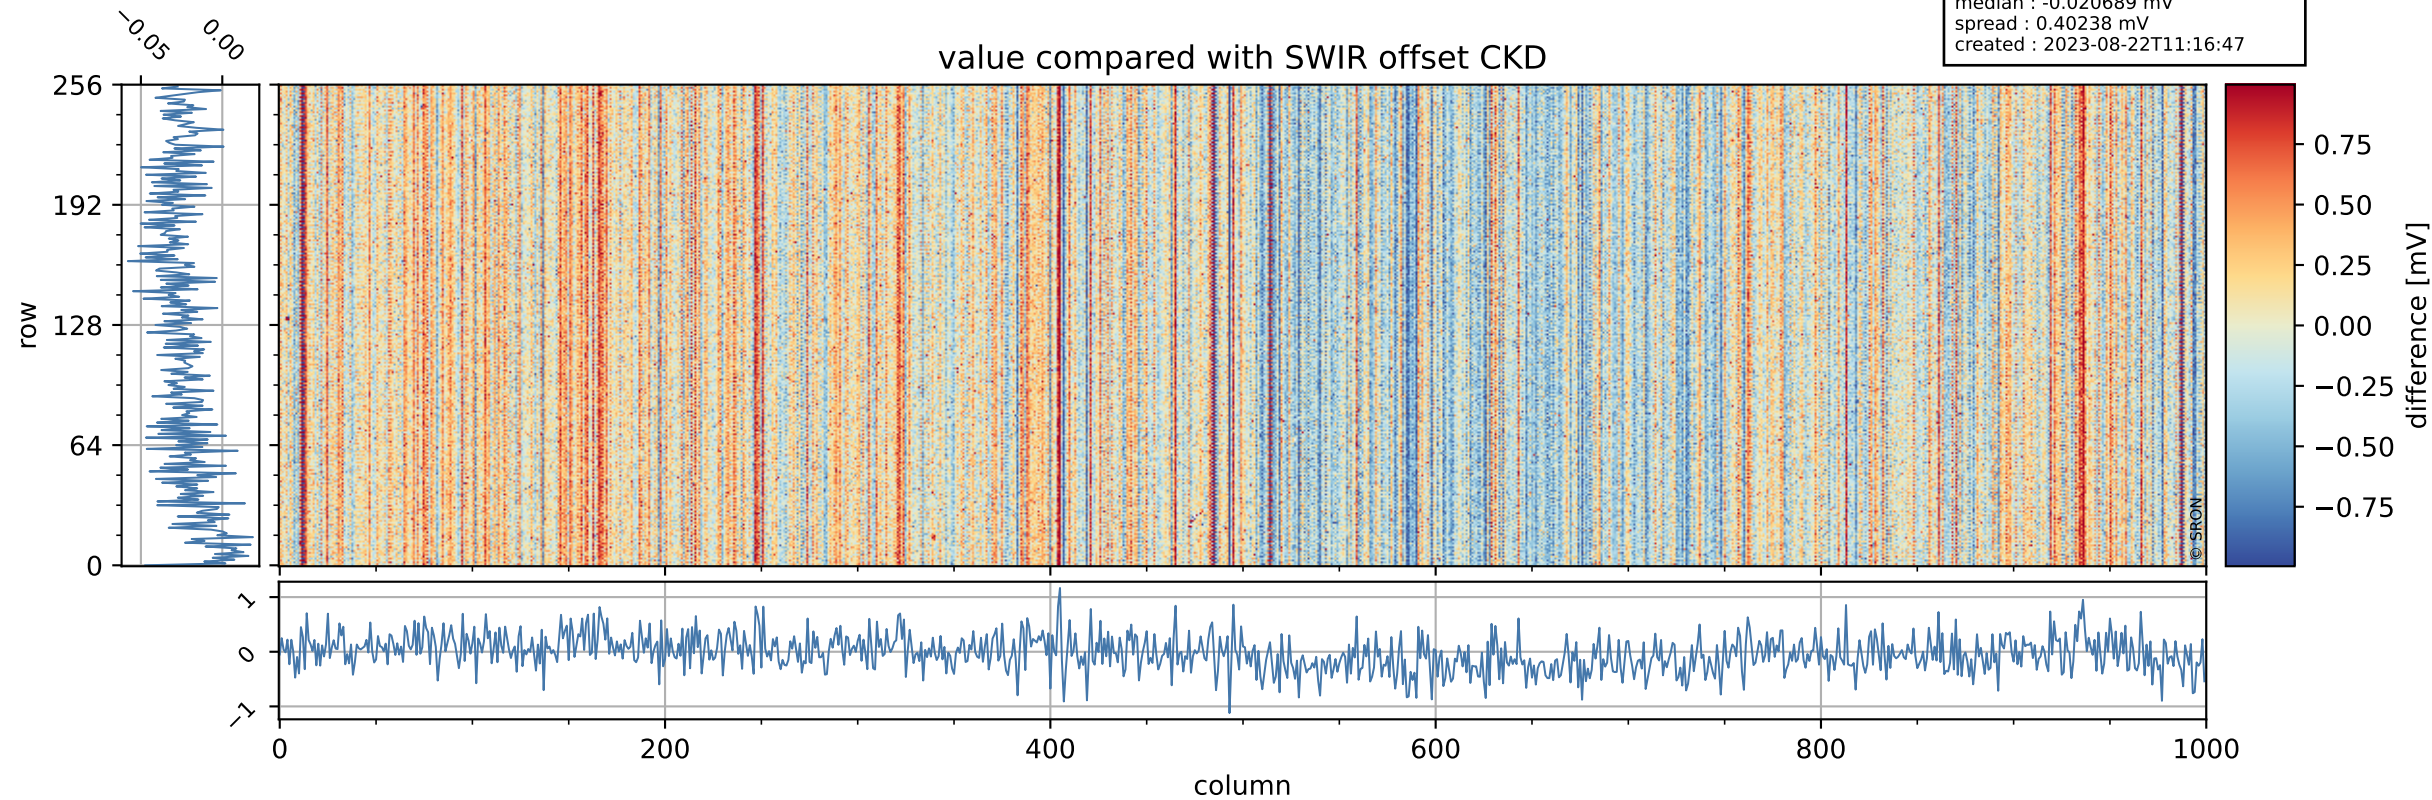

Tropomi SWIR offset (beta nominal)

orbits : 20 in [25912, 25957]
coverage : 2022-10-13 / 2022-10-16
median : 0.52599 V
spread : 0.035918 V
created : 2023-08-22T11:16:46

value detector map

Tropomi SWIR offset (beta nominal)

orbits : 20 in [25912, 25957]
coverage : 2022-10-13 / 2022-10-16
median : 28.095 μV
spread : 14.413 μV
created : 2023-08-22T11:16:46

Tropomi SWIR offset (beta nominal)

orbits : 20 in [25912, 25957]
coverage : 2022-10-13 / 2022-10-16
median : -0.020689 mV
spread : 0.40238 mV
created : 2023-08-22T11:16:47

value compared with SWIR offset CKD

Tropomi SWIR offset (beta nominal) ground-tracks of Sentinel-5P

orbits : 20 in [25912, 25957]
coverage : 2022-10-13 / 2022-10-16
created : 2023-08-22T11:16:47

Tropomi SWIR offset (beta nominal)

orbits : [1867, 25957]
coverage : 2018-02-20 / 2022-10-16
created : 2023-08-22T11:16:47

trend of detector median & temperatures