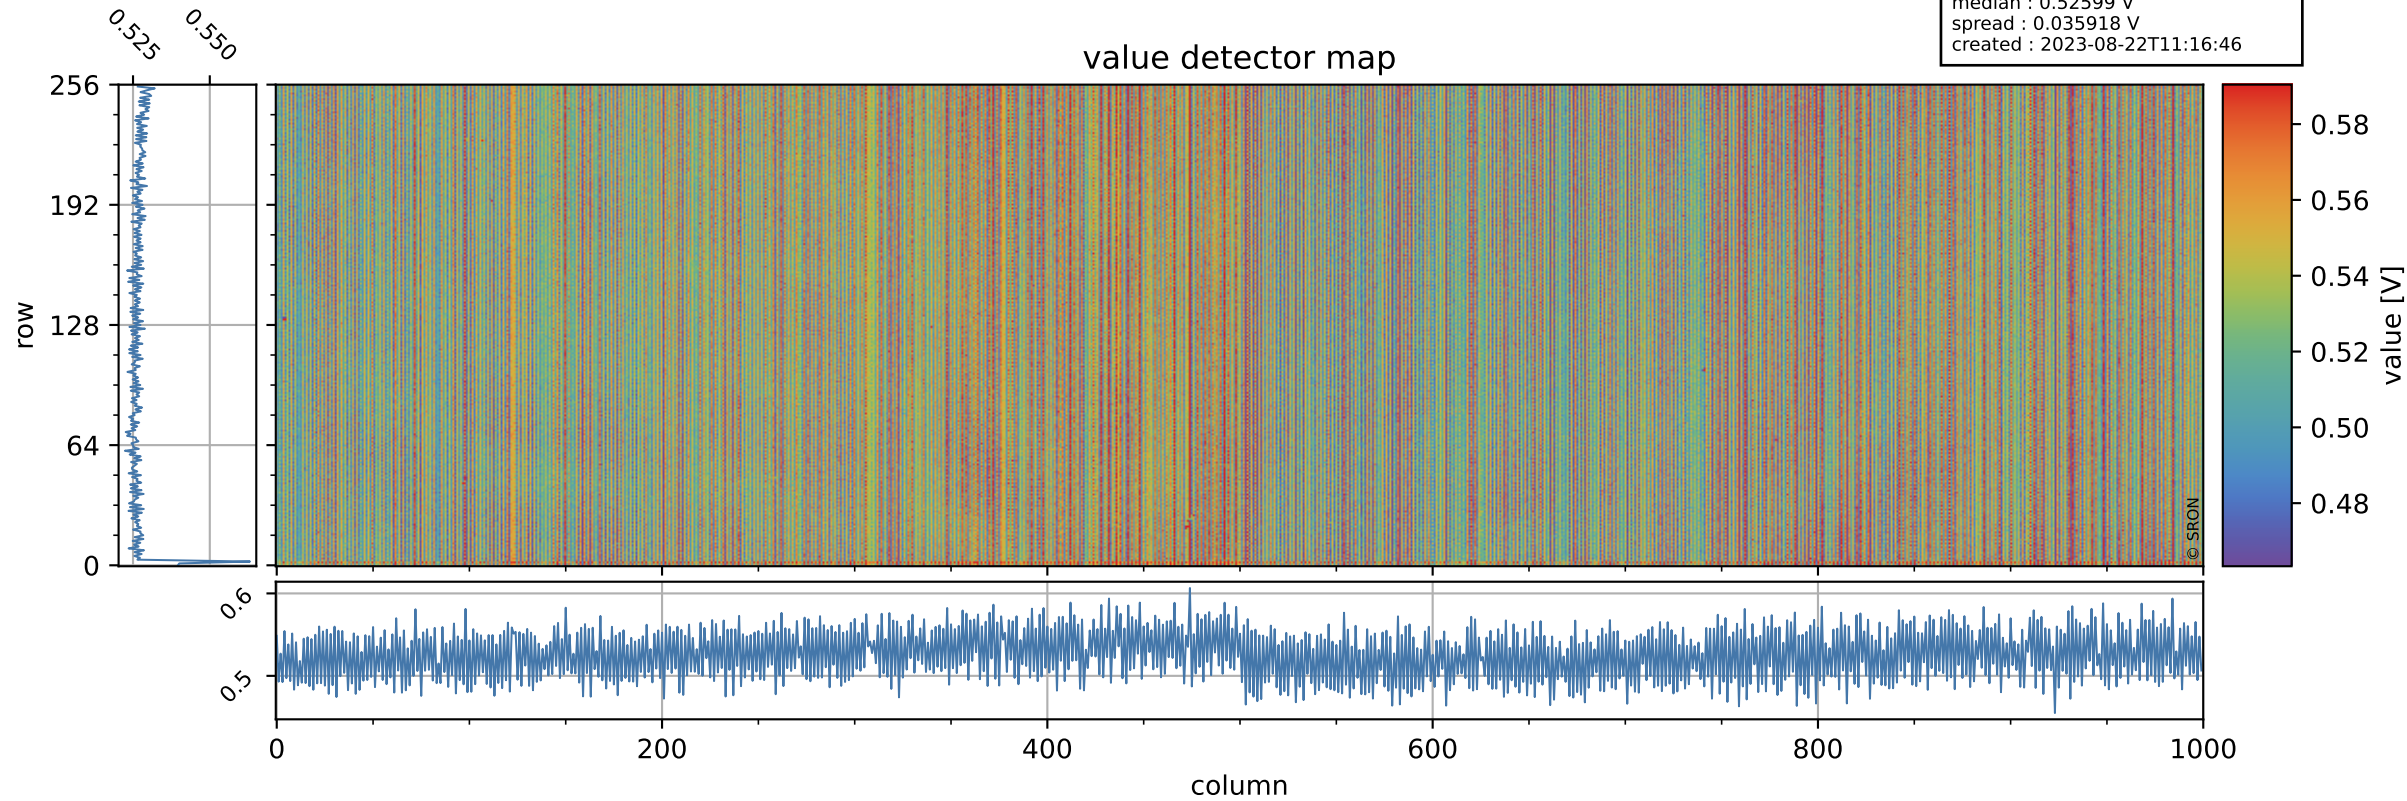

Tropomi SWIR offset (beta nominal)

orbits : 20 in [25912, 25957]
coverage : 2022-10-13 / 2022-10-16
median : 0.52599 V
spread : 0.035918 V
created : 2023-08-22T11:16:46

value detector map

Tropomi SWIR offset (beta nominal)

orbits : 20 in [25912, 25957]
coverage : 2022-10-13 / 2022-10-16
median : 28.095 μV
spread : 14.413 μV
created : 2023-08-22T11:16:46

Tropomi SWIR offset (beta nominal)

orbits : 20 in [25912, 25957]
coverage : 2022-10-13 / 2022-10-16
median : -0.020689 mV
spread : 0.40238 mV
created : 2023-08-22T11:16:47

value compared with SWIR offset CKD

Tropomi SWIR offset (beta nominal) ground-tracks of Sentinel-5P

orbits : 20 in [25912, 25957]
coverage : 2022-10-13 / 2022-10-16
created : 2023-08-22T11:16:47

Tropomi SWIR offset (beta nominal)

orbits : [1867, 25957]
coverage : 2018-02-20 / 2022-10-16
created : 2023-08-22T11:16:47

trend of detector median & temperatures