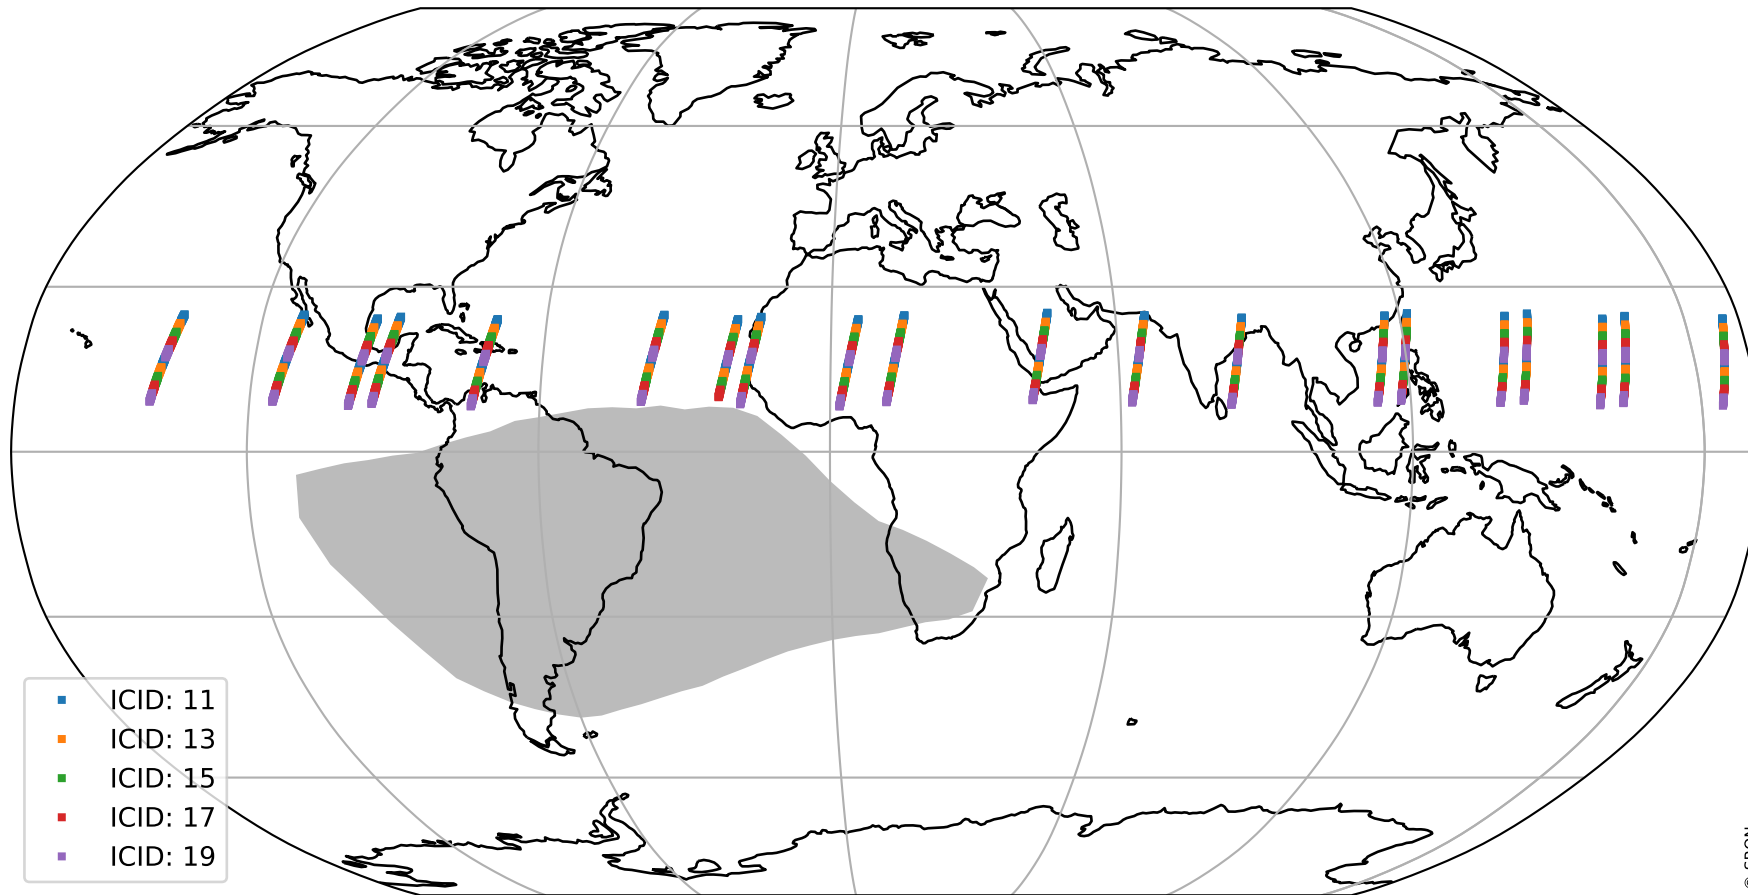

Tropomi SWIR offset (beta nominal)

orbits : 20 in [25912, 25957]
coverage : 2022-10-13 / 2022-10-16
median : 0.52599 V
spread : 0.035918 V
created : 2023-08-22T11:16:46

value detector map

Tropomi SWIR offset (beta nominal)

orbits : 20 in [25912, 25957]
coverage : 2022-10-13 / 2022-10-16
median : 28.095 μV
spread : 14.413 μV
created : 2023-08-22T11:16:46

Tropomi SWIR offset (beta nominal)

orbits : 20 in [25912, 25957]
coverage : 2022-10-13 / 2022-10-16
median : -0.020689 mV
spread : 0.40238 mV
created : 2023-08-22T11:16:47

value compared with SWIR offset CKD

Tropomi SWIR offset (beta nominal) ground-tracks of Sentinel-5P

orbits : 20 in [25912, 25957]
coverage : 2022-10-13 / 2022-10-16
created : 2023-08-22T11:16:47

Tropomi SWIR offset (beta nominal)

orbits : [1867, 25957]
coverage : 2018-02-20 / 2022-10-16
created : 2023-08-22T11:16:47

trend of detector median & temperatures