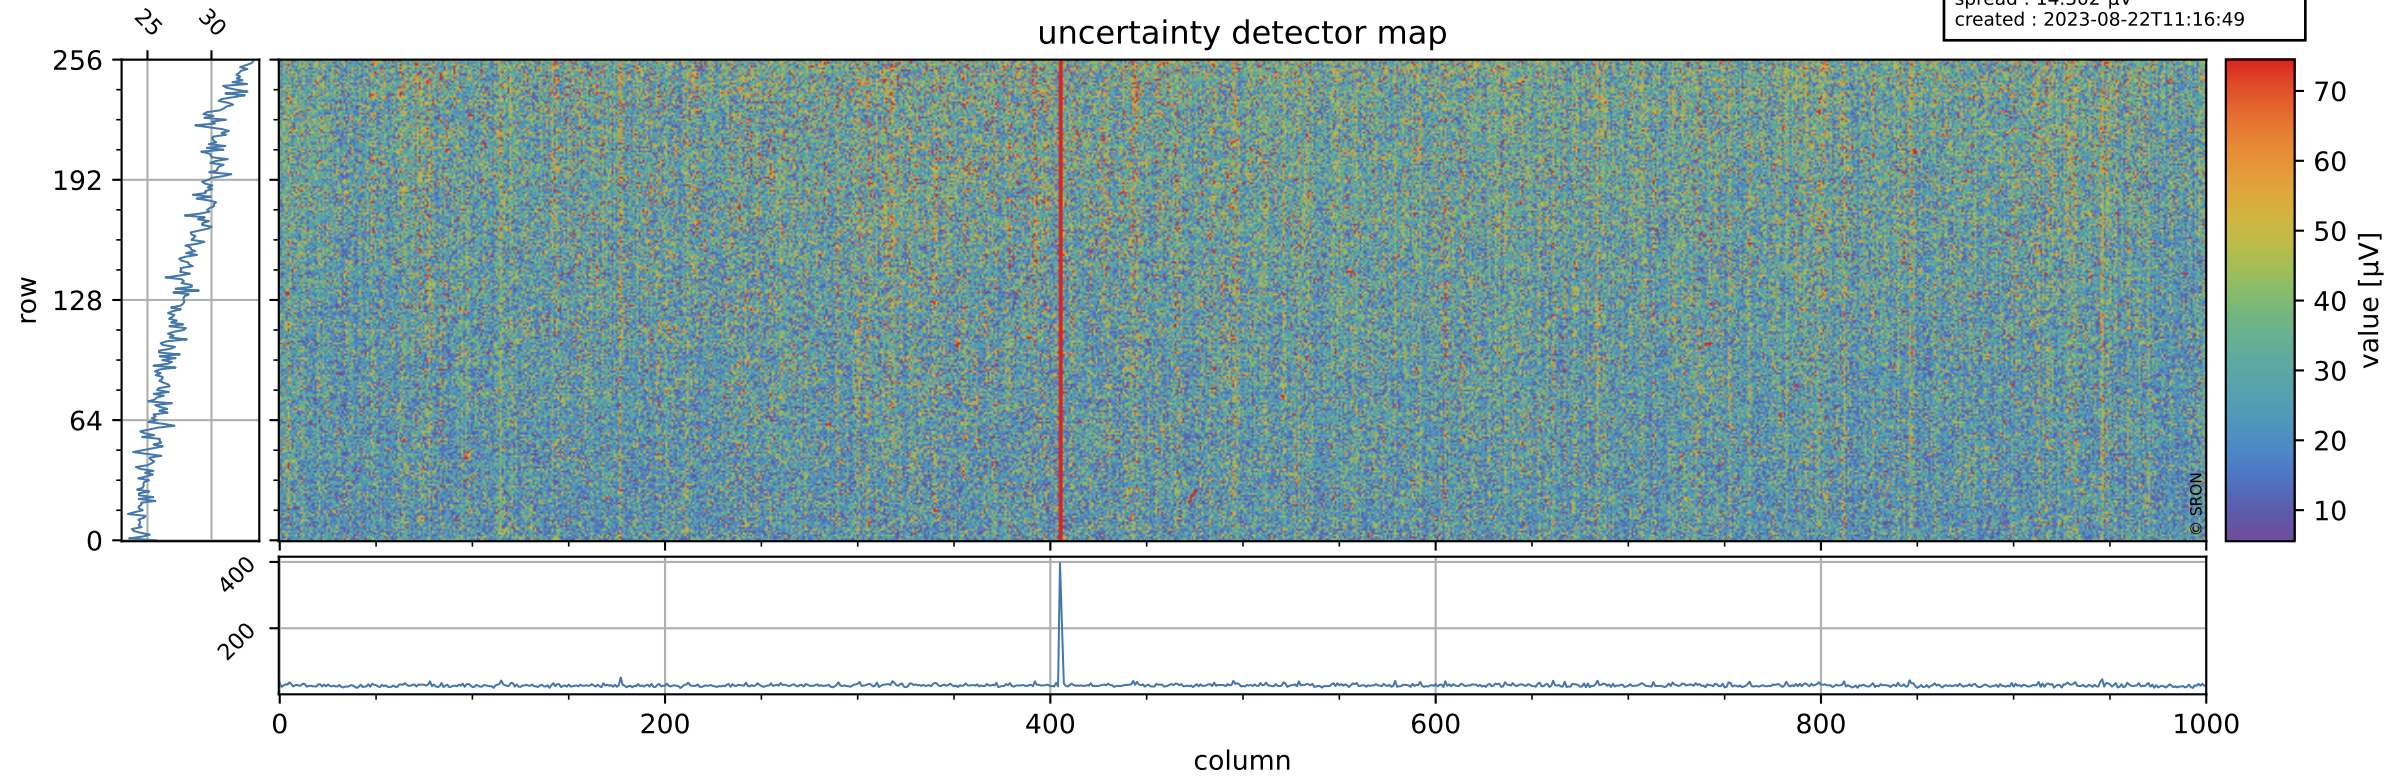

Tropomi SWIR offset (beta nominal)

orbits : 19 in [25957, 26002]
coverage : 2022-10-17 / 2022-10-20
median : 0.52599 V
spread : 0.035914 V
created : 2023-08-22T11:16:48

value detector map

Tropomi SWIR offset (beta nominal)

orbits : 19 in [25957, 26002]
coverage : 2022-10-17 / 2022-10-20
median : 28.139 μV
spread : 14.302 μV
created : 2023-08-22T11:16:49

Tropomi SWIR offset (beta nominal)

orbits : 19 in [25957, 26002]
coverage : 2022-10-17 / 2022-10-20
median : -0.019123 mV
spread : 0.40253 mV
created : 2023-08-22T11:16:49

value compared with SWIR offset CKD

Tropomi SWIR offset (beta nominal) ground-tracks of Sentinel-5P

orbits : 19 in [25957, 26002]
coverage : 2022-10-17 / 2022-10-20
created : 2023-08-22T11:16:49

Tropomi SWIR offset (beta nominal)

orbits : [1867, 26002]
coverage : 2018-02-20 / 2022-10-20
created : 2023-08-22T11:16:50

trend of detector median & temperatures