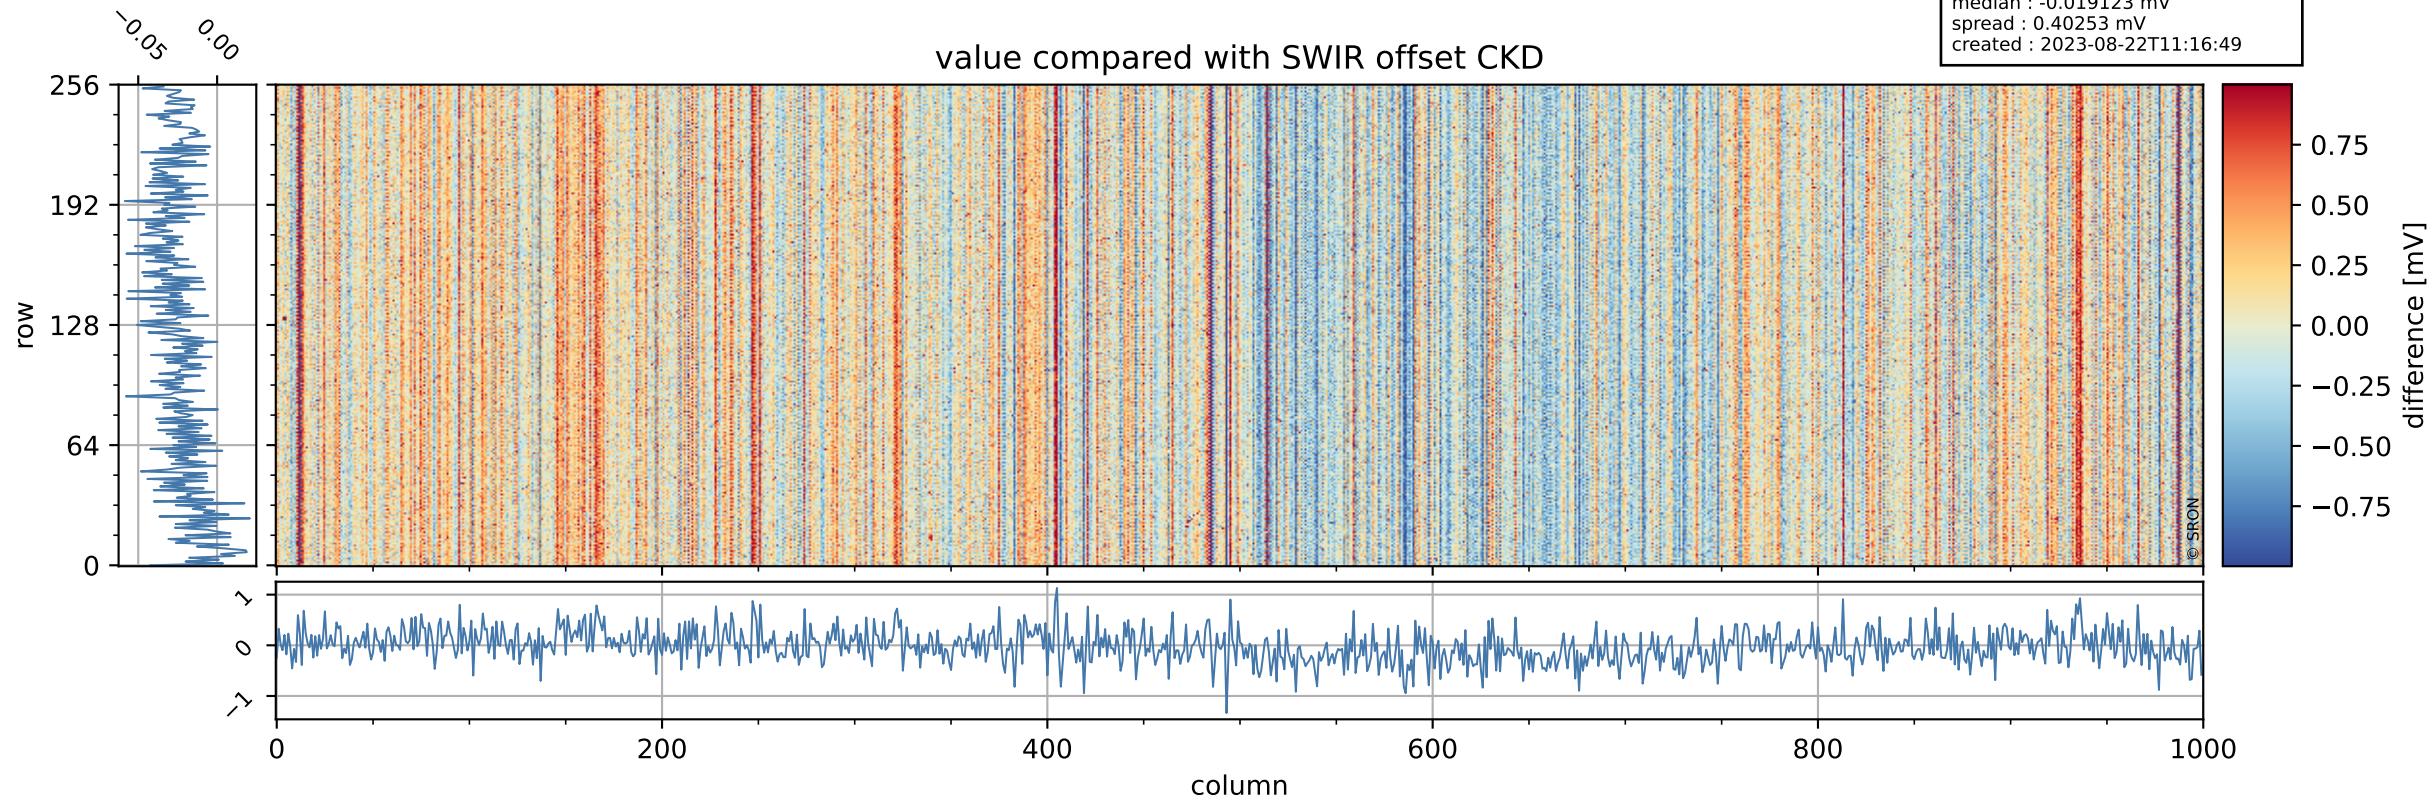

Tropomi SWIR offset (beta nominal)

orbits : 19 in [25957, 26002]
coverage : 2022-10-17 / 2022-10-20
median : 0.52599 V
spread : 0.035914 V
created : 2023-08-22T11:16:48

value detector map

Tropomi SWIR offset (beta nominal)

orbits : 19 in [25957, 26002]
coverage : 2022-10-17 / 2022-10-20
median : 28.139 μV
spread : 14.302 μV
created : 2023-08-22T11:16:49

Tropomi SWIR offset (beta nominal)

orbits : 19 in [25957, 26002]
coverage : 2022-10-17 / 2022-10-20
median : -0.019123 mV
spread : 0.40253 mV
created : 2023-08-22T11:16:49

value compared with SWIR offset CKD

Tropomi SWIR offset (beta nominal) ground-tracks of Sentinel-5P

orbits : 19 in [25957, 26002]
coverage : 2022-10-17 / 2022-10-20
created : 2023-08-22T11:16:49

Tropomi SWIR offset (beta nominal)

orbits : [1867, 26002]
coverage : 2018-02-20 / 2022-10-20
created : 2023-08-22T11:16:50

trend of detector median & temperatures