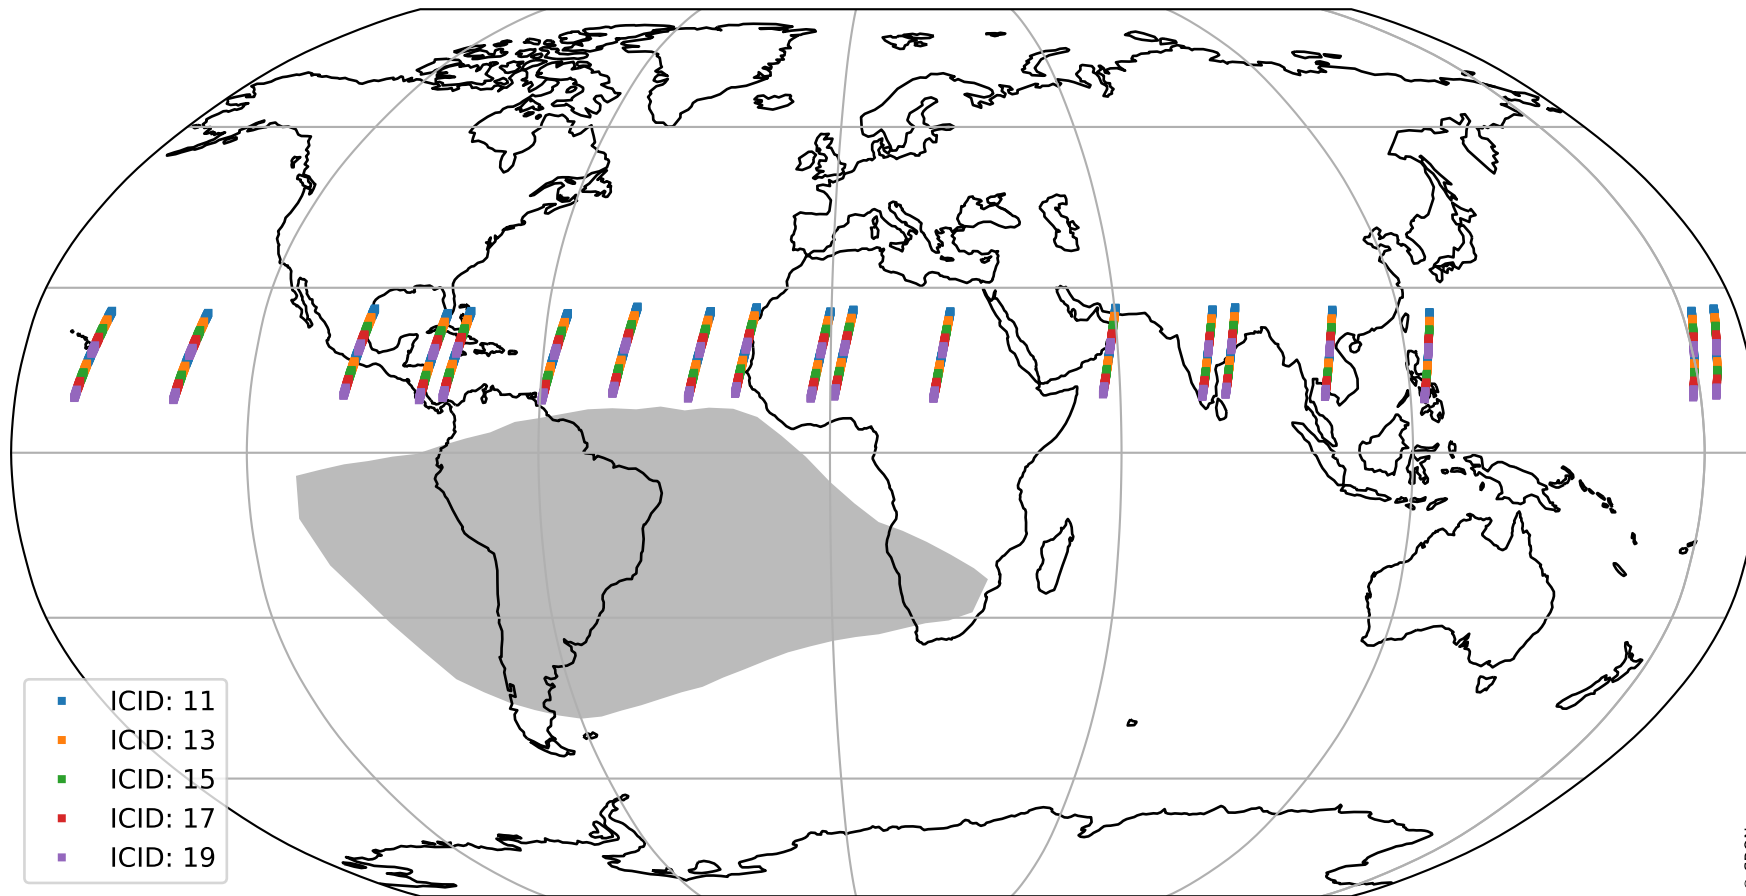

Tropomi SWIR offset (beta nominal)

orbits : 19 in [25957, 26002]
coverage : 2022-10-17 / 2022-10-20
median : 0.52599 V
spread : 0.035914 V
created : 2023-08-22T11:16:48

value detector map

Tropomi SWIR offset (beta nominal)

orbits : 19 in [25957, 26002]
coverage : 2022-10-17 / 2022-10-20
median : 28.139 μV
spread : 14.302 μV
created : 2023-08-22T11:16:49

Tropomi SWIR offset (beta nominal)

orbits : 19 in [25957, 26002]
coverage : 2022-10-17 / 2022-10-20
median : -0.019123 mV
spread : 0.40253 mV
created : 2023-08-22T11:16:49

value compared with SWIR offset CKD

Tropomi SWIR offset (beta nominal) ground-tracks of Sentinel-5P

orbits : 19 in [25957, 26002]
coverage : 2022-10-17 / 2022-10-20
created : 2023-08-22T11:16:49

Tropomi SWIR offset (beta nominal)

orbits : [1867, 26002]
coverage : 2018-02-20 / 2022-10-20
created : 2023-08-22T11:16:50

trend of detector median & temperatures