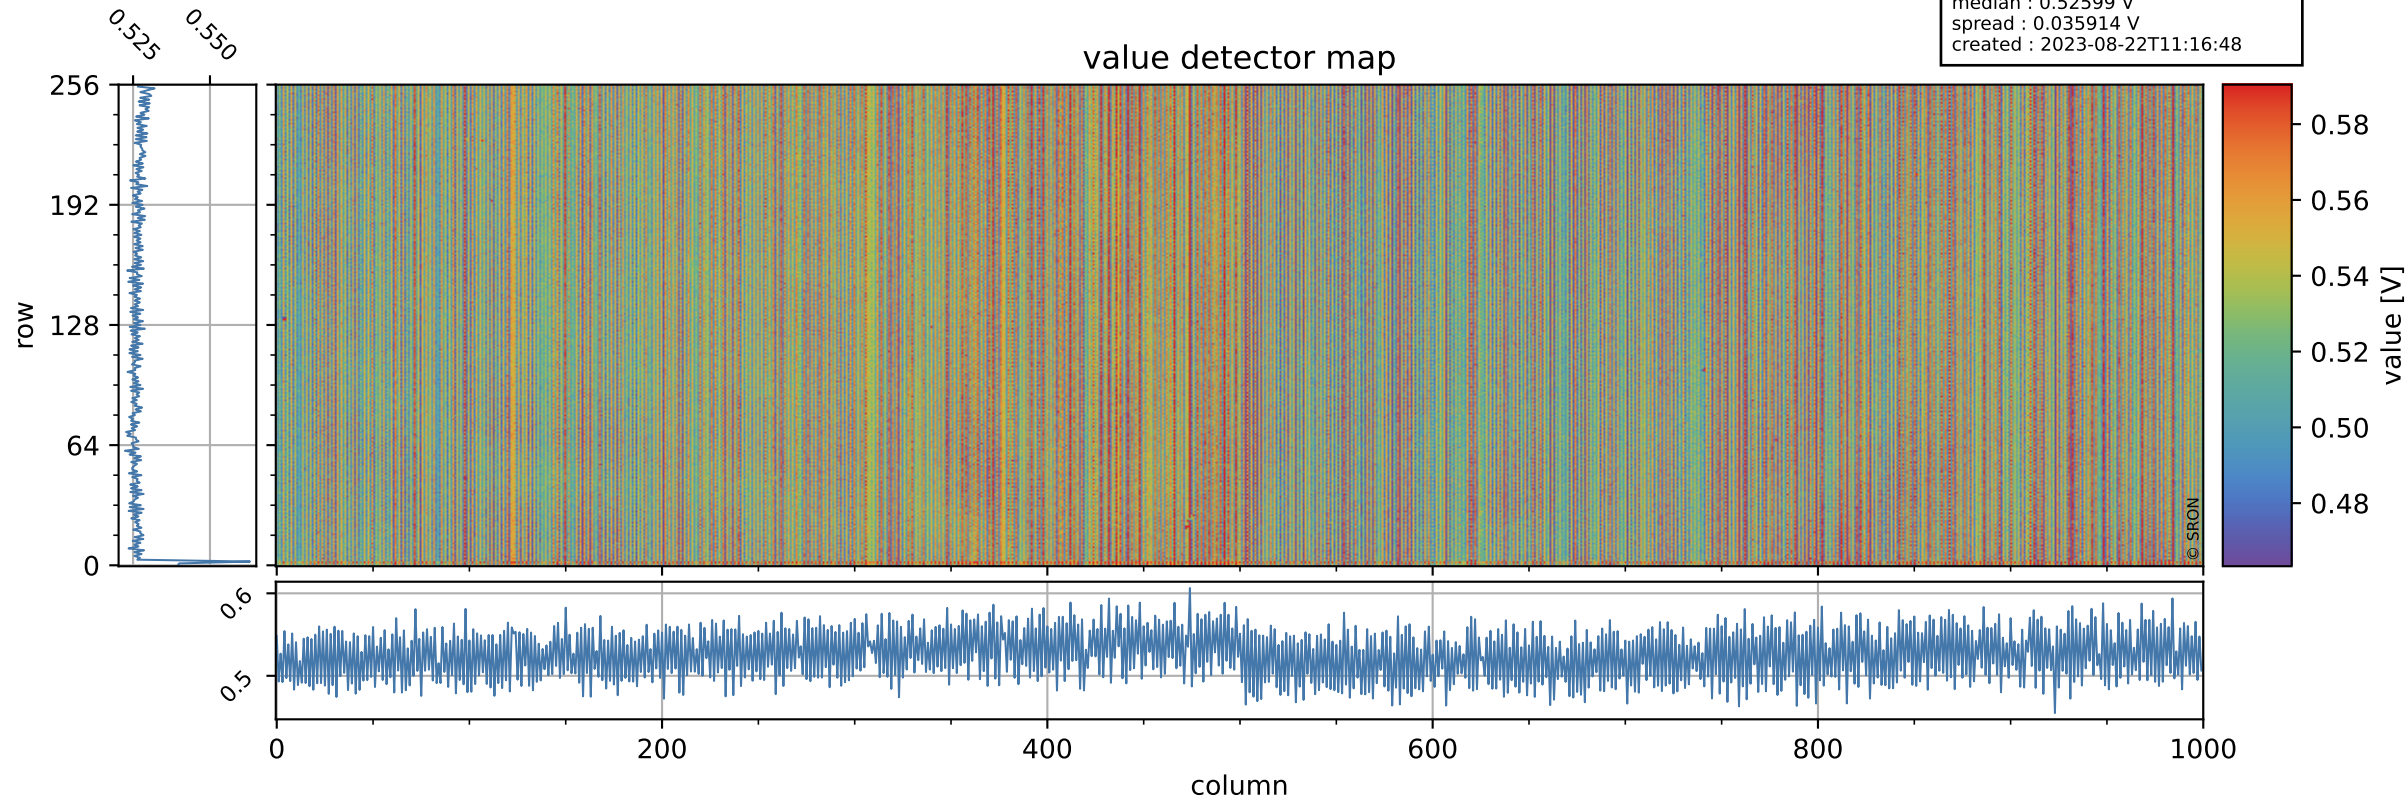

Tropomi SWIR offset (beta nominal)

orbits : 19 in [25957, 26002]
coverage : 2022-10-17 / 2022-10-20
median : 0.52599 V
spread : 0.035914 V
created : 2023-08-22T11:16:48

value detector map

Tropomi SWIR offset (beta nominal)

orbits : 19 in [25957, 26002]
coverage : 2022-10-17 / 2022-10-20
median : 28.139 μV
spread : 14.302 μV
created : 2023-08-22T11:16:49

Tropomi SWIR offset (beta nominal)

orbits : 19 in [25957, 26002]
coverage : 2022-10-17 / 2022-10-20
median : -0.019123 mV
spread : 0.40253 mV
created : 2023-08-22T11:16:49

value compared with SWIR offset CKD

Tropomi SWIR offset (beta nominal) ground-tracks of Sentinel-5P

orbits : 19 in [25957, 26002]
coverage : 2022-10-17 / 2022-10-20
created : 2023-08-22T11:16:49

Tropomi SWIR offset (beta nominal)

orbits : [1867, 26002]
coverage : 2018-02-20 / 2022-10-20
created : 2023-08-22T11:16:50

trend of detector median & temperatures