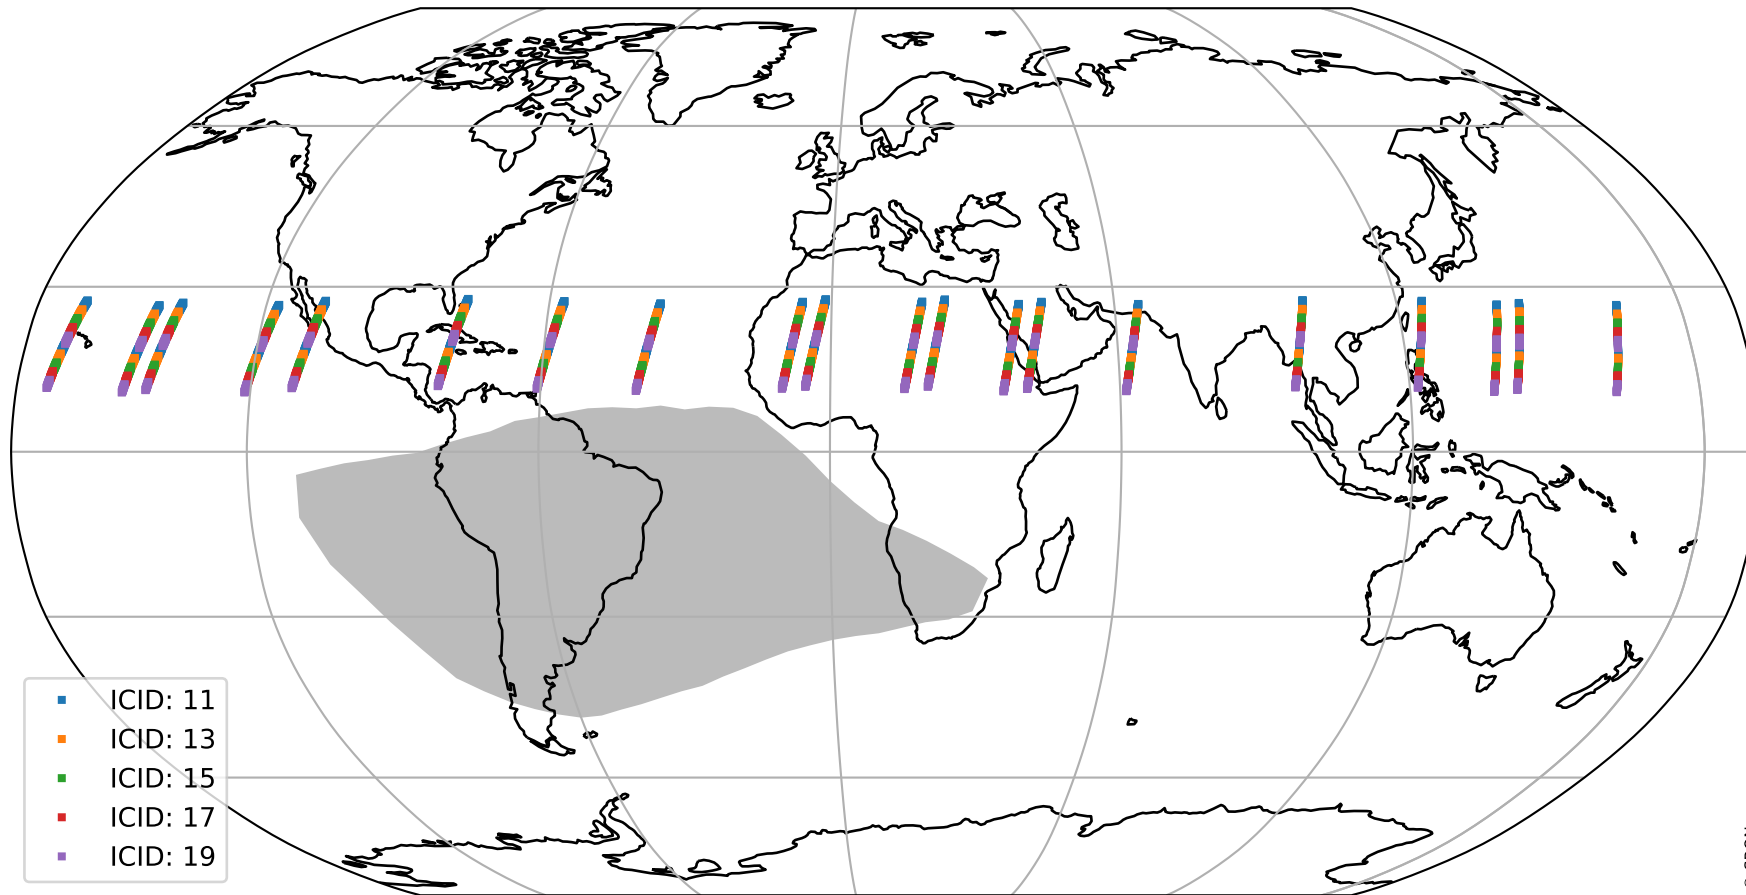

# Tropomi SWIR offset (beta nominal)

orbits : 20 in [26002, 26047]  
coverage : 2022-10-20 / 2022-10-23  
median : 28.27  $\mu\text{V}$   
spread : 14.465  $\mu\text{V}$   
created : 2023-08-22T11:16:51

# Tropomi SWIR offset (beta nominal)

orbits : 20 in [26002, 26047]  
coverage : 2022-10-20 / 2022-10-23  
median : -0.039341 mV  
spread : 0.40566 mV  
created : 2023-08-22T11:16:51

value compared with SWIR offset CKD

# Tropomi SWIR offset (beta nominal) ground-tracks of Sentinel-5P

orbits : 20 in [26002, 26047]  
coverage : 2022-10-20 / 2022-10-23  
created : 2023-08-22T11:16:51

# Tropomi SWIR offset (beta nominal)

orbits : [1867, 26047]  
coverage : 2018-02-20 / 2022-10-23  
created : 2023-08-22T11:16:52