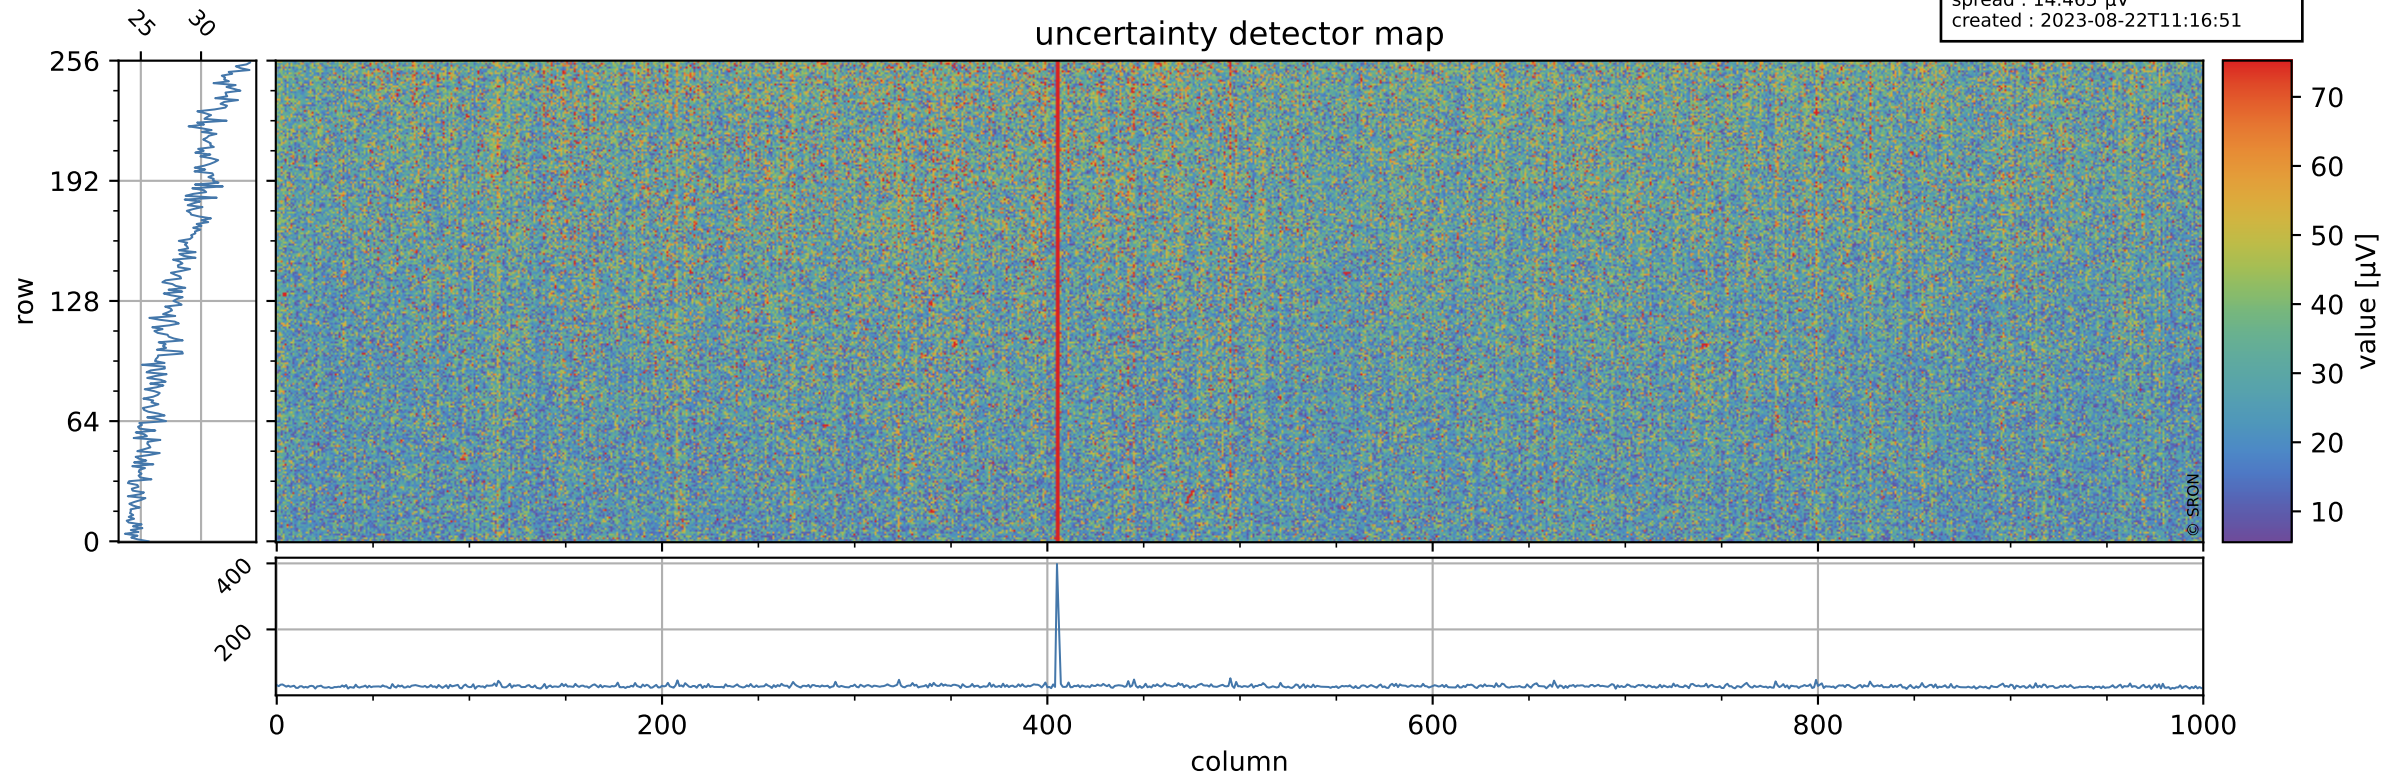

# Tropomi SWIR offset (beta nominal)

orbits : 20 in [26002, 26047]  
coverage : 2022-10-20 / 2022-10-23  
median : 0.52597 V  
spread : 0.035914 V  
created : 2023-08-22T11:16:50

## value detector map

# Tropomi SWIR offset (beta nominal)

orbits : 20 in [26002, 26047]  
coverage : 2022-10-20 / 2022-10-23  
median : 28.27  $\mu\text{V}$   
spread : 14.465  $\mu\text{V}$   
created : 2023-08-22T11:16:51

# Tropomi SWIR offset (beta nominal) ground-tracks of Sentinel-5P

orbits : 20 in [26002, 26047]  
coverage : 2022-10-20 / 2022-10-23  
created : 2023-08-22T11:16:51