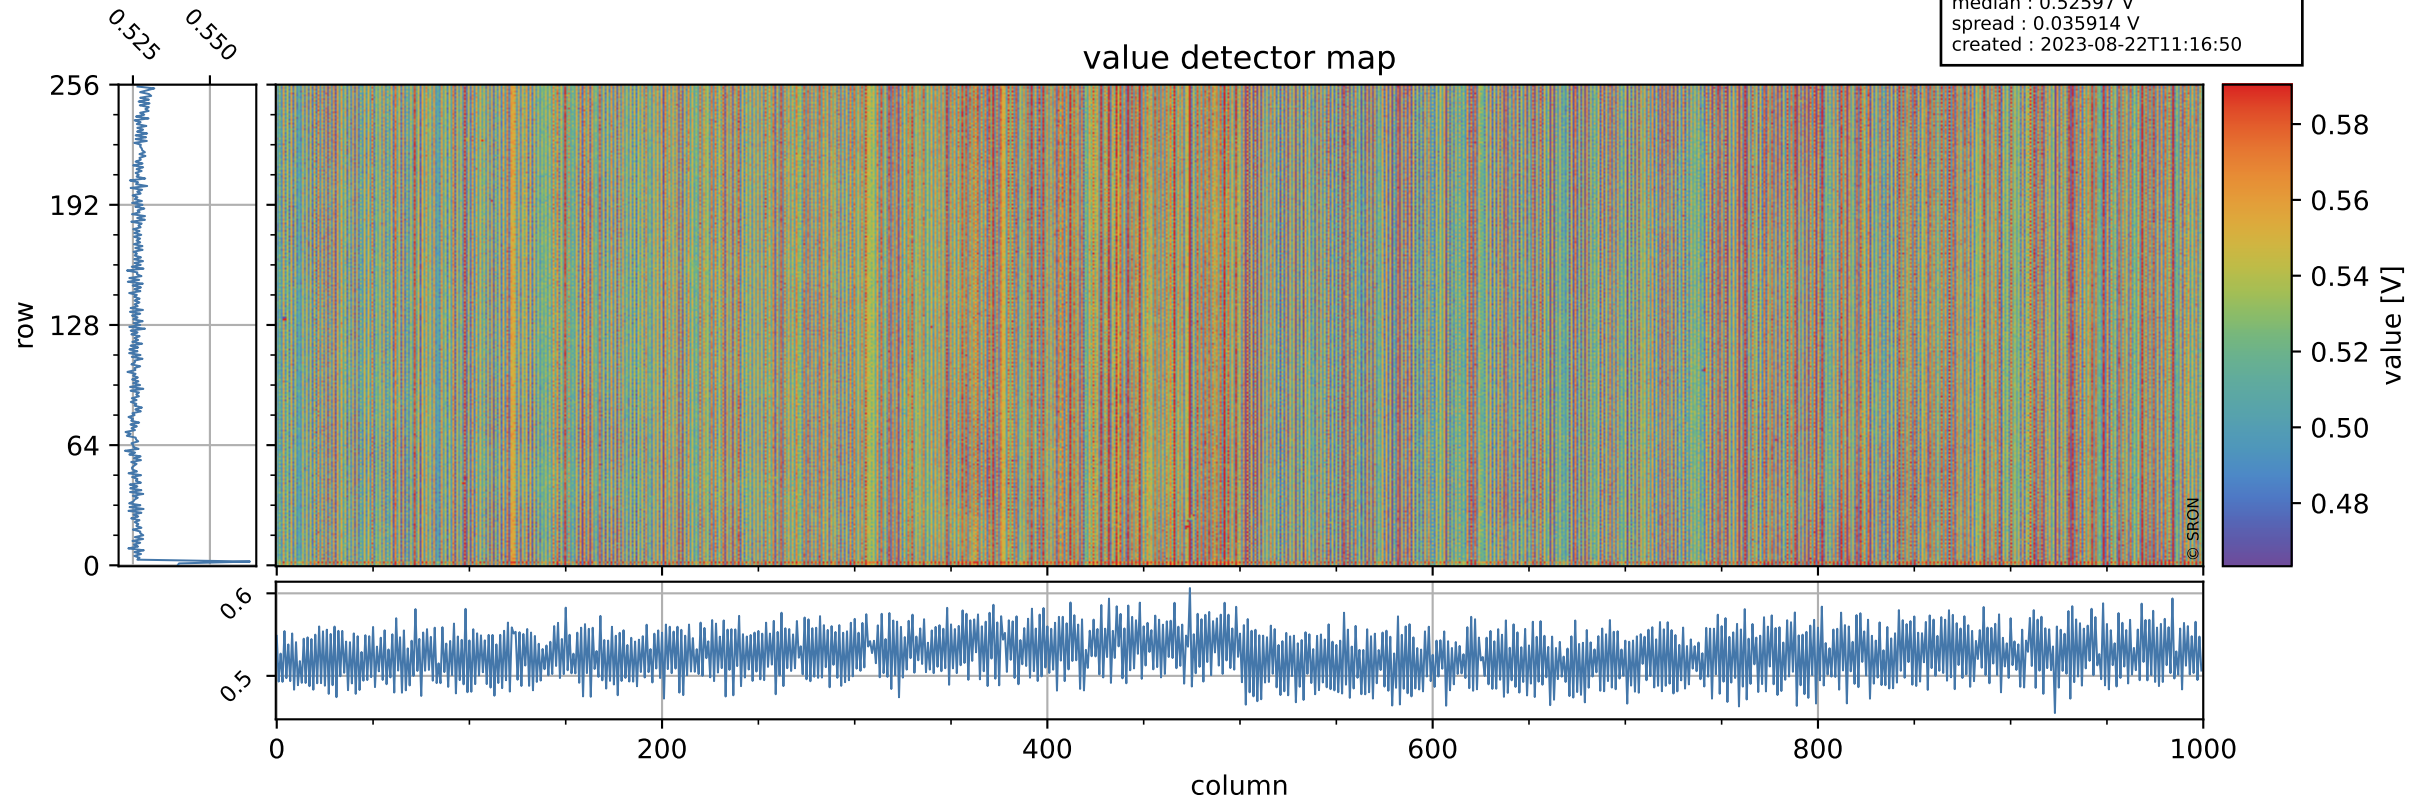

# Tropomi SWIR offset (beta nominal)

orbits : 20 in [26002, 26047]  
coverage : 2022-10-20 / 2022-10-23  
median : 0.52597 V  
spread : 0.035914 V  
created : 2023-08-22T11:16:50

## value detector map

# Tropomi SWIR offset (beta nominal)

orbits : 20 in [26002, 26047]  
coverage : 2022-10-20 / 2022-10-23  
median : 28.27  $\mu\text{V}$   
spread : 14.465  $\mu\text{V}$   
created : 2023-08-22T11:16:51

# Tropomi SWIR offset (beta nominal) ground-tracks of Sentinel-5P

orbits : 20 in [26002, 26047]  
coverage : 2022-10-20 / 2022-10-23  
created : 2023-08-22T11:16:51