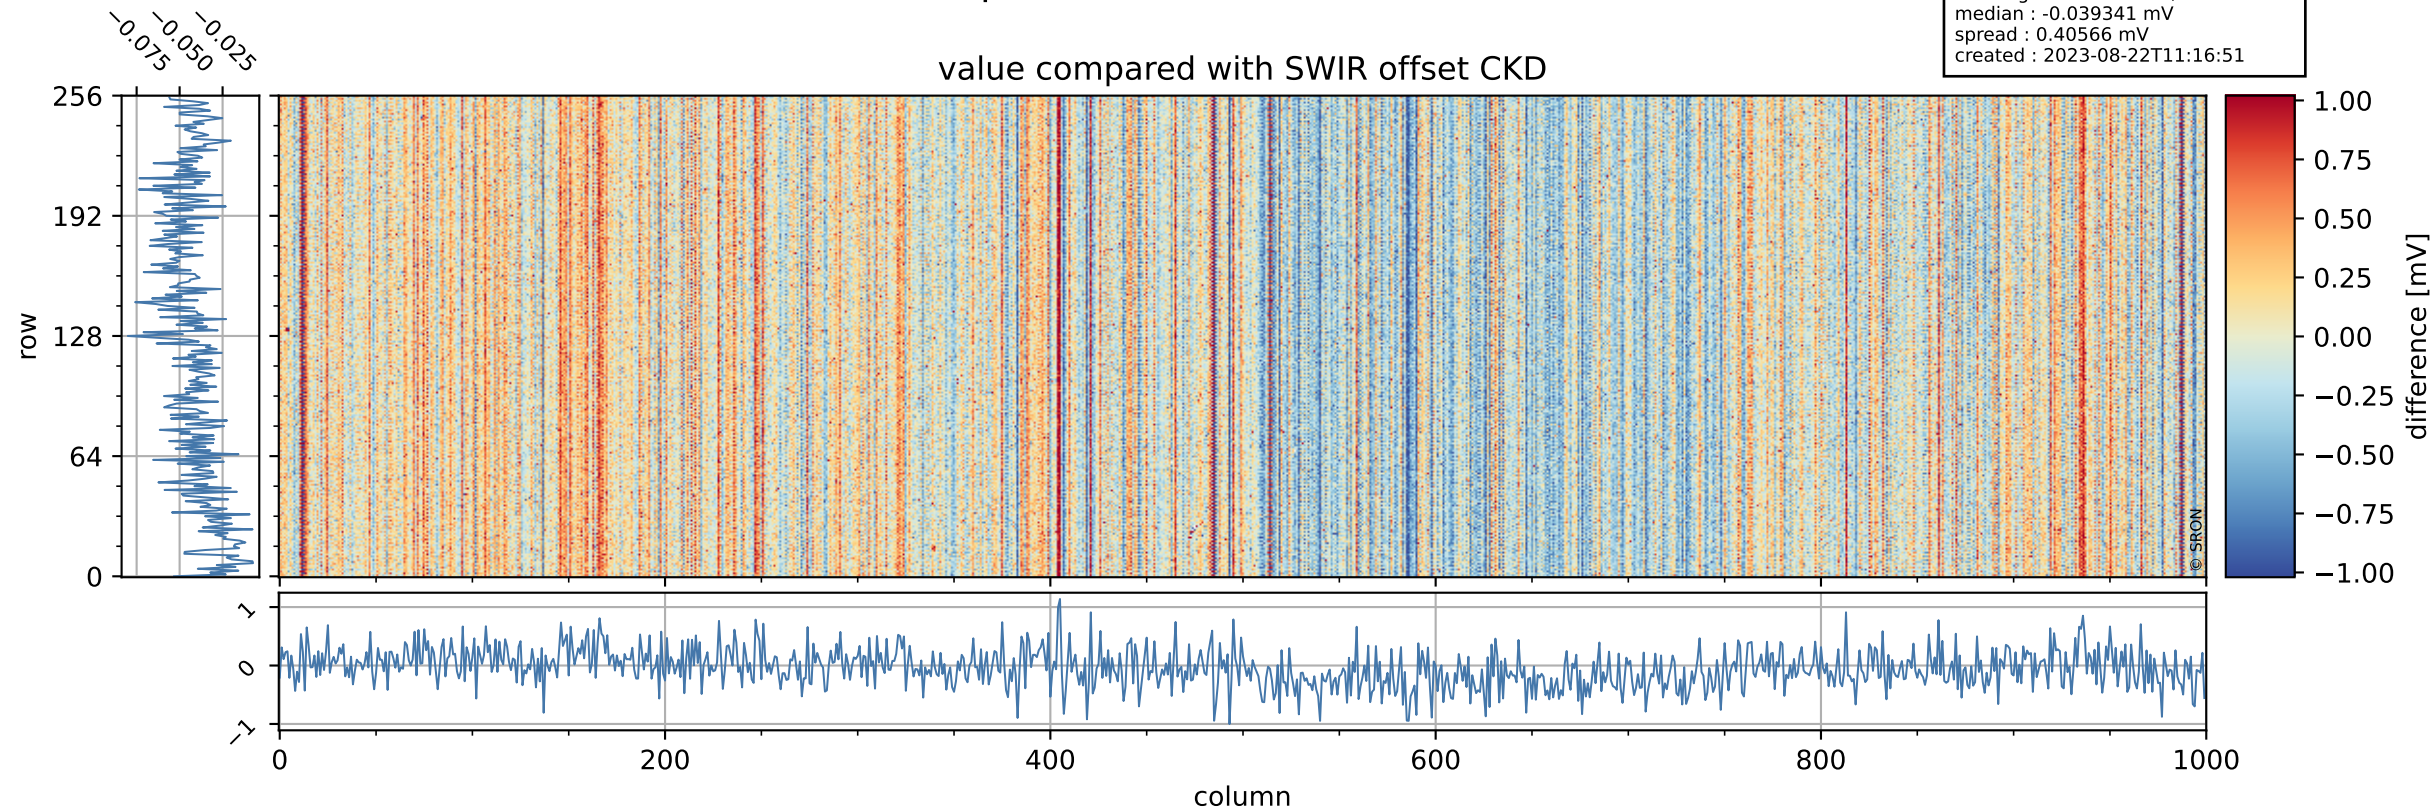

## value detector map

# Tropomi SWIR offset (beta nominal)

orbits : 20 in [26002, 26047]  
coverage : 2022-10-20 / 2022-10-23  
median : 28.27  $\mu\text{V}$   
spread : 14.465  $\mu\text{V}$   
created : 2023-08-22T11:16:51

# Tropomi SWIR offset (beta nominal)

orbits : 20 in [26002, 26047]  
coverage : 2022-10-20 / 2022-10-23  
median : -0.039341 mV  
spread : 0.40566 mV  
created : 2023-08-22T11:16:51

value compared with SWIR offset CKD

# Tropomi SWIR offset (beta nominal) ground-tracks of Sentinel-5P

orbits : 20 in [26002, 26047]  
coverage : 2022-10-20 / 2022-10-23  
created : 2023-08-22T11:16:51