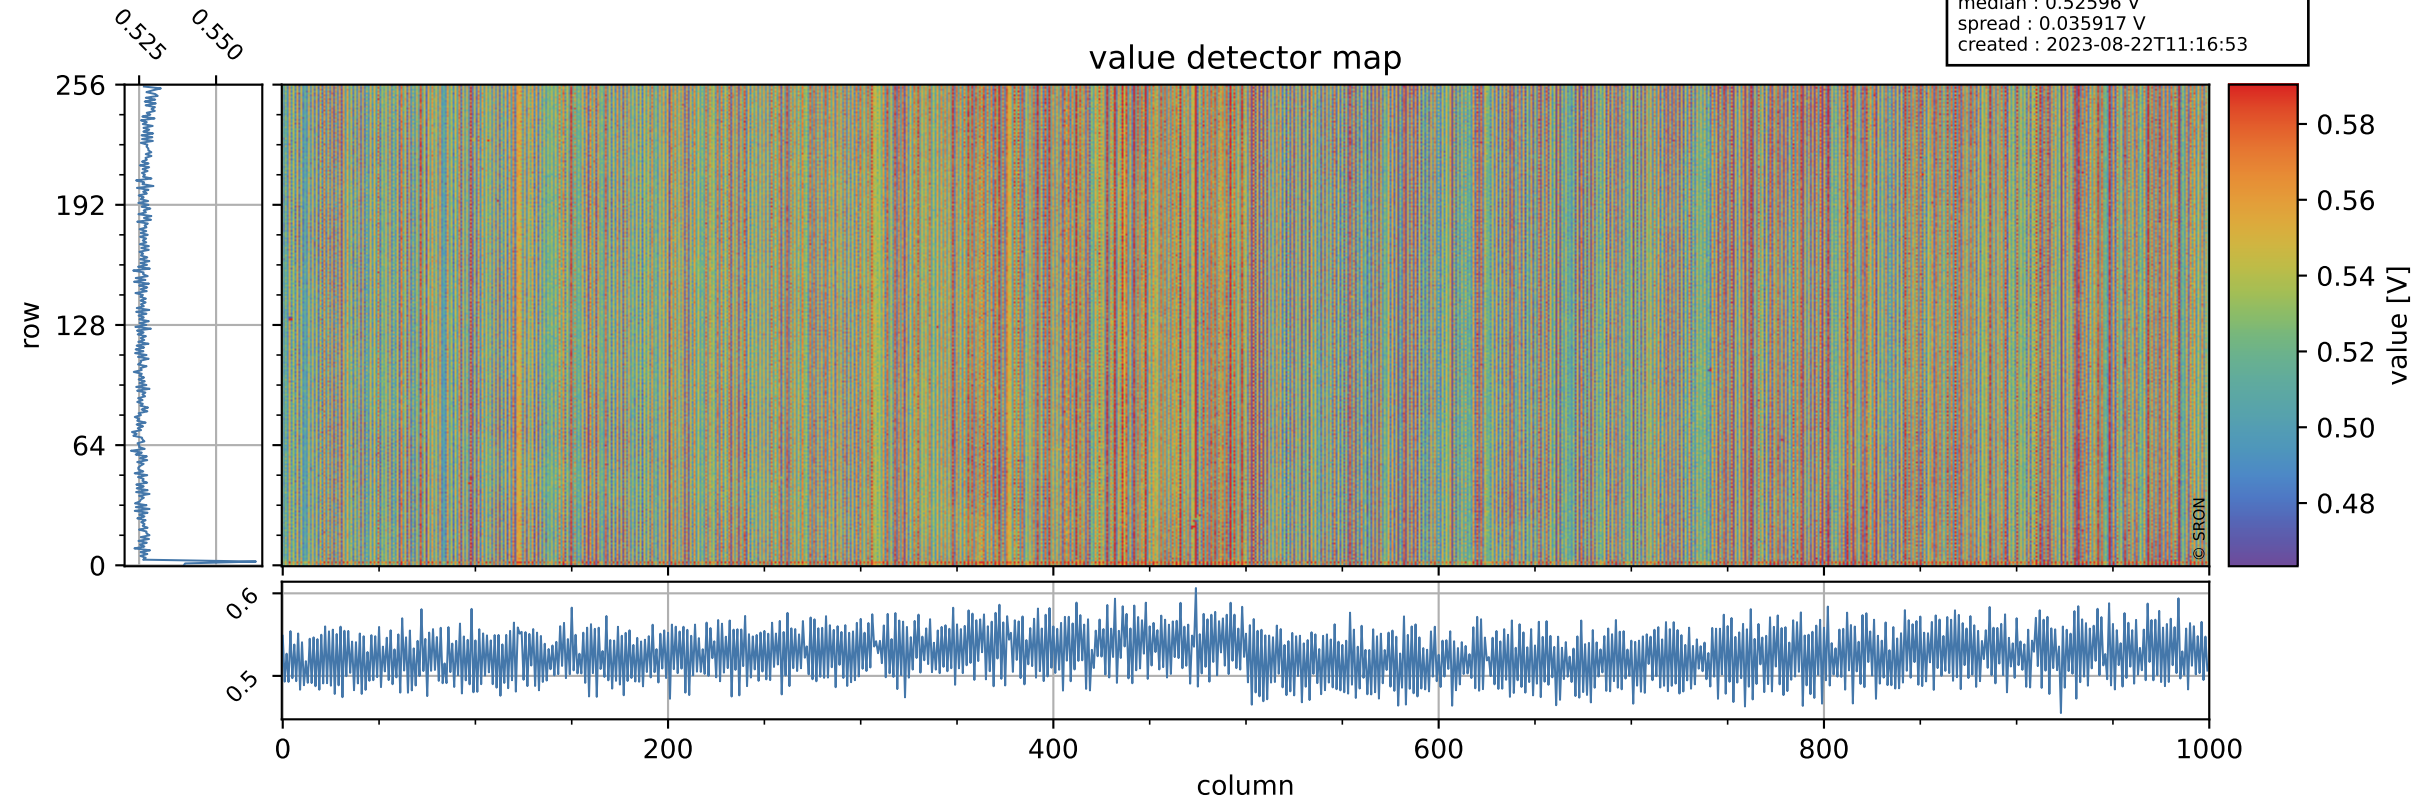

Tropomi SWIR offset (beta nominal)

orbits : 18 in [26047, 26092]
coverage : 2022-10-23 / 2022-10-26
median : 0.52596 V
spread : 0.035917 V
created : 2023-08-22T11:16:53

value detector map

Tropomi SWIR offset (beta nominal)

orbits : 18 in [26047, 26092]
coverage : 2022-10-23 / 2022-10-26
median : 28.314 μV
spread : 14.375 μV
created : 2023-08-22T11:16:53

Tropomi SWIR offset (beta nominal)

orbits : 18 in [26047, 26092]
coverage : 2022-10-23 / 2022-10-26
median : -0.048985 mV
spread : 0.40351 mV
created : 2023-08-22T11:16:53

value compared with SWIR offset CKD

Tropomi SWIR offset (beta nominal) ground-tracks of Sentinel-5P

orbits : 18 in [26047, 26092]
coverage : 2022-10-23 / 2022-10-26
created : 2023-08-22T11:16:54

Tropomi SWIR offset (beta nominal)

orbits : [1867, 26092]
coverage : 2018-02-20 / 2022-10-26
created : 2023-08-22T11:16:54

trend of detector median & temperatures