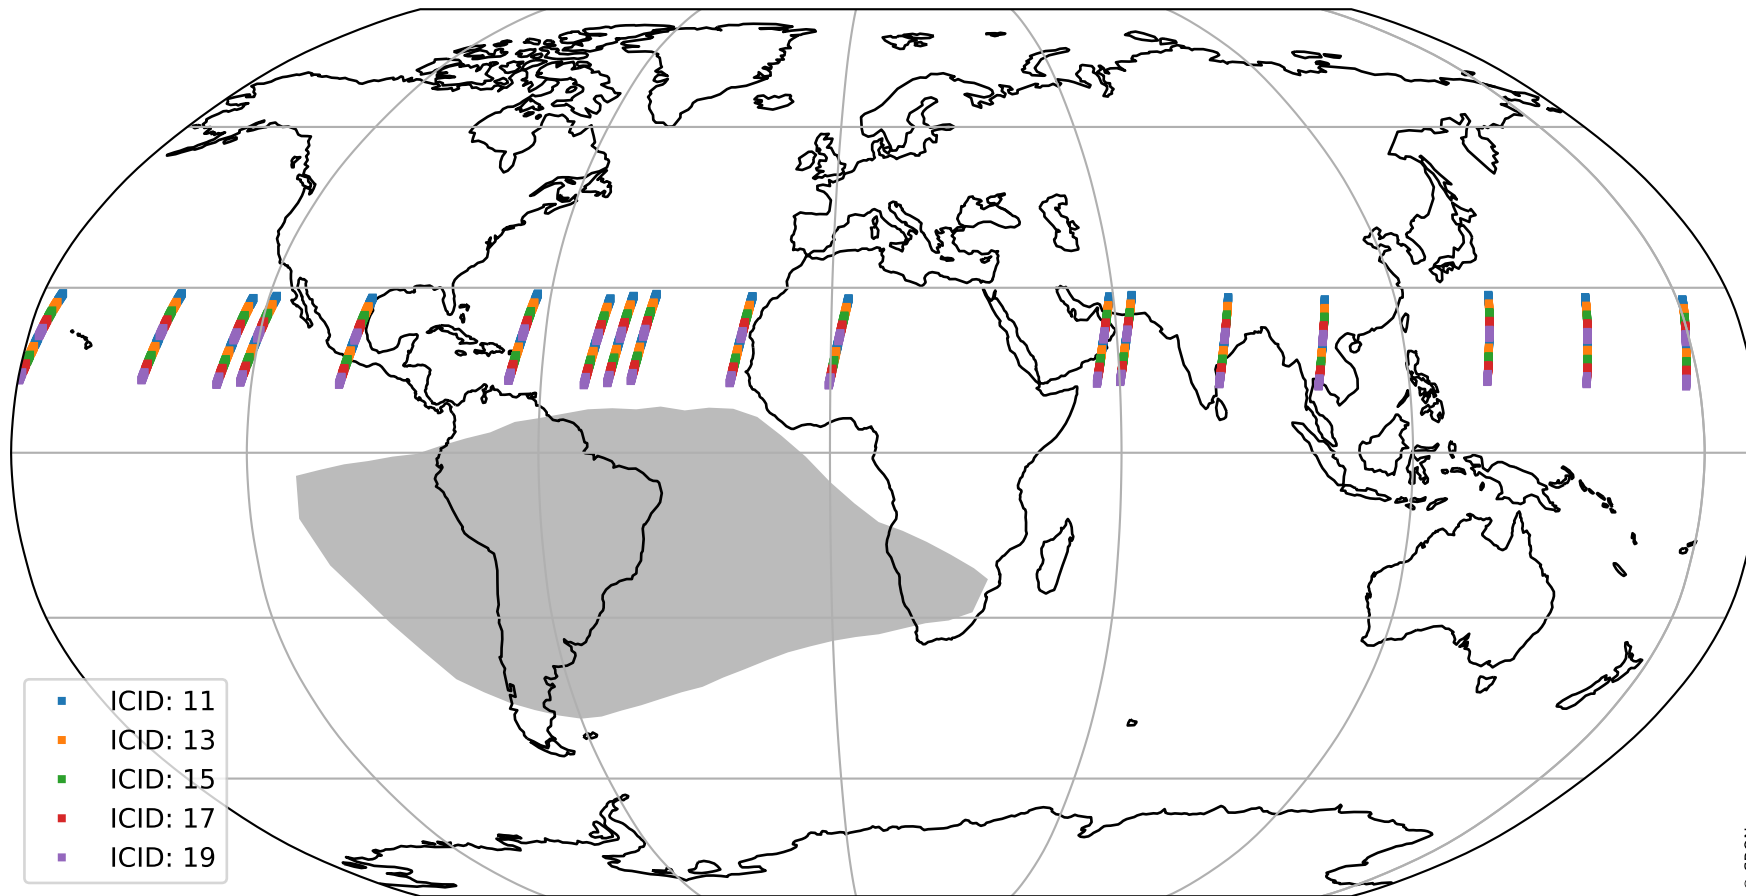

Tropomi SWIR offset (beta nominal)

orbits : 18 in [26047, 26092]
coverage : 2022-10-23 / 2022-10-26
median : 0.52596 V
spread : 0.035917 V
created : 2023-08-22T11:16:53

value detector map

Tropomi SWIR offset (beta nominal)

orbits : 18 in [26047, 26092]
coverage : 2022-10-23 / 2022-10-26
median : 28.314 μV
spread : 14.375 μV
created : 2023-08-22T11:16:53

Tropomi SWIR offset (beta nominal)

orbits : 18 in [26047, 26092]
coverage : 2022-10-23 / 2022-10-26
median : -0.048985 mV
spread : 0.40351 mV
created : 2023-08-22T11:16:53

value compared with SWIR offset CKD

Tropomi SWIR offset (beta nominal) ground-tracks of Sentinel-5P

orbits : 18 in [26047, 26092]
coverage : 2022-10-23 / 2022-10-26
created : 2023-08-22T11:16:54

Tropomi SWIR offset (beta nominal)

orbits : [1867, 26092]
coverage : 2018-02-20 / 2022-10-26
created : 2023-08-22T11:16:54

trend of detector median & temperatures