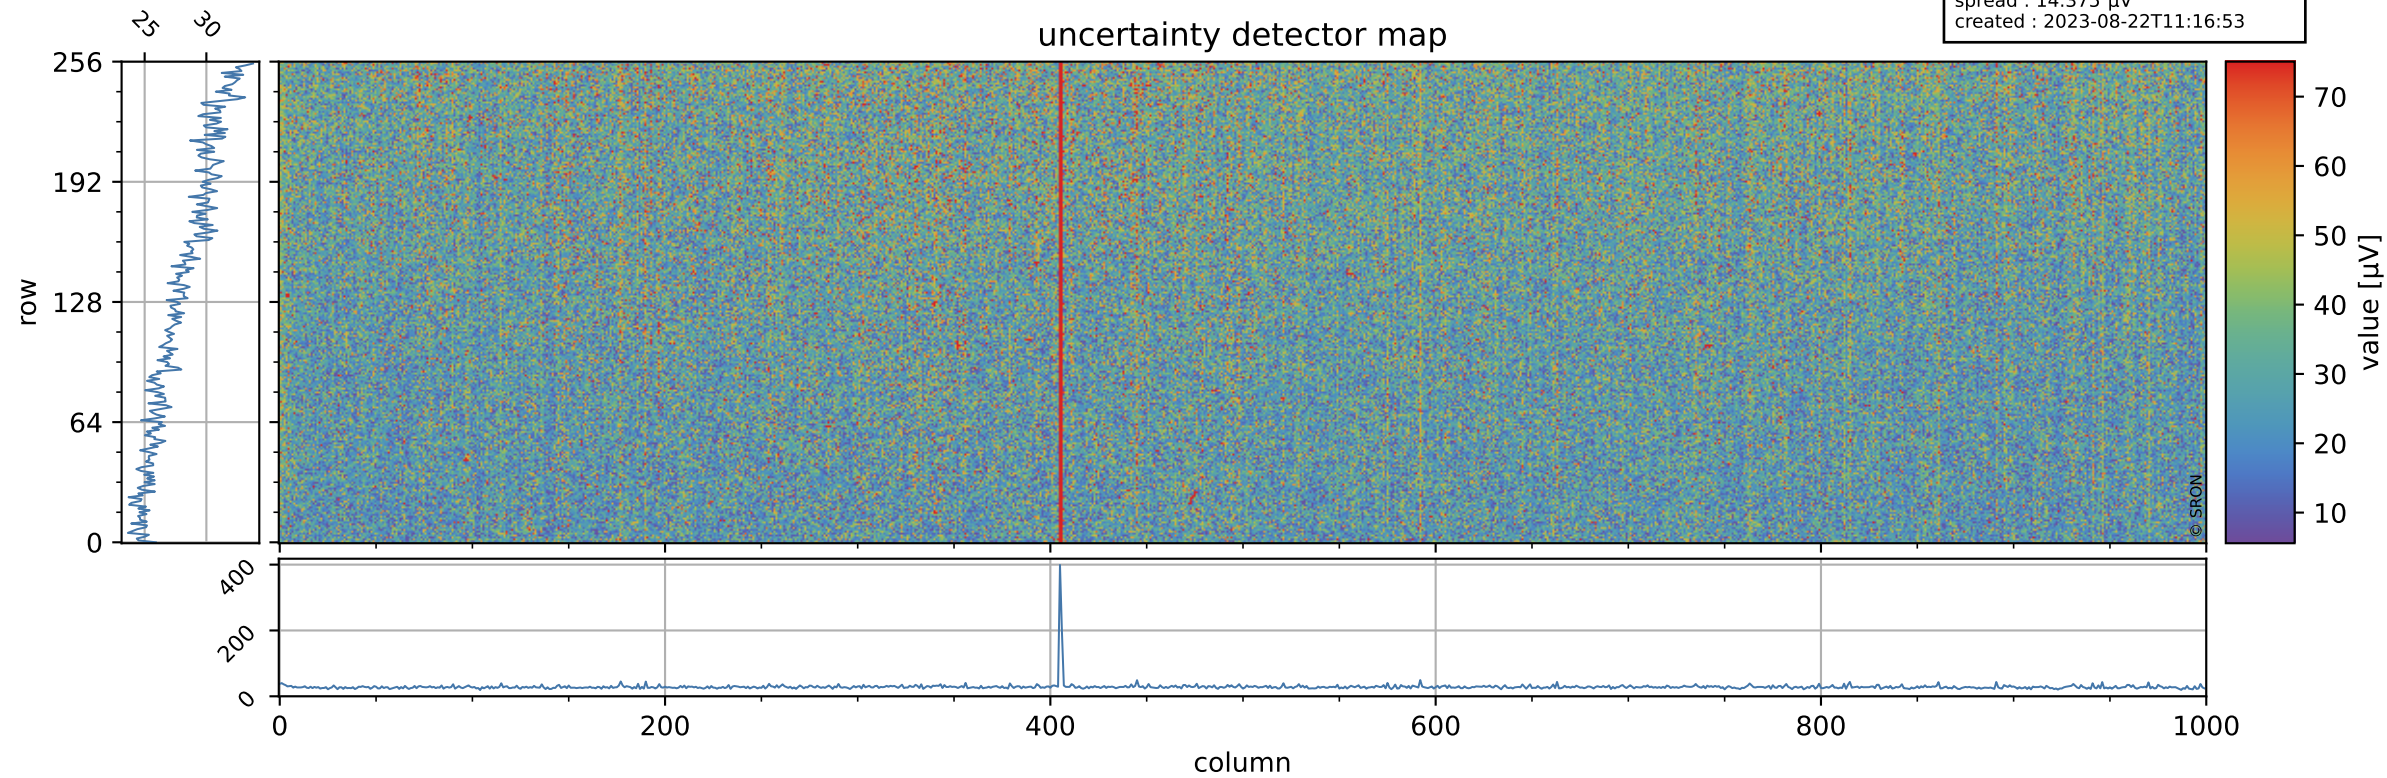

Tropomi SWIR offset (beta nominal)

orbits : 18 in [26047, 26092]
coverage : 2022-10-23 / 2022-10-26
median : 0.52596 V
spread : 0.035917 V
created : 2023-08-22T11:16:53

value detector map

Tropomi SWIR offset (beta nominal)

orbits : 18 in [26047, 26092]
coverage : 2022-10-23 / 2022-10-26
median : 28.314 μV
spread : 14.375 μV
created : 2023-08-22T11:16:53

Tropomi SWIR offset (beta nominal)

orbits : 18 in [26047, 26092]
coverage : 2022-10-23 / 2022-10-26
median : -0.048985 mV
spread : 0.40351 mV
created : 2023-08-22T11:16:53

value compared with SWIR offset CKD

Tropomi SWIR offset (beta nominal) ground-tracks of Sentinel-5P

orbits : 18 in [26047, 26092]
coverage : 2022-10-23 / 2022-10-26
created : 2023-08-22T11:16:54

Tropomi SWIR offset (beta nominal)

orbits : [1867, 26092]
coverage : 2018-02-20 / 2022-10-26
created : 2023-08-22T11:16:54

trend of detector median & temperatures