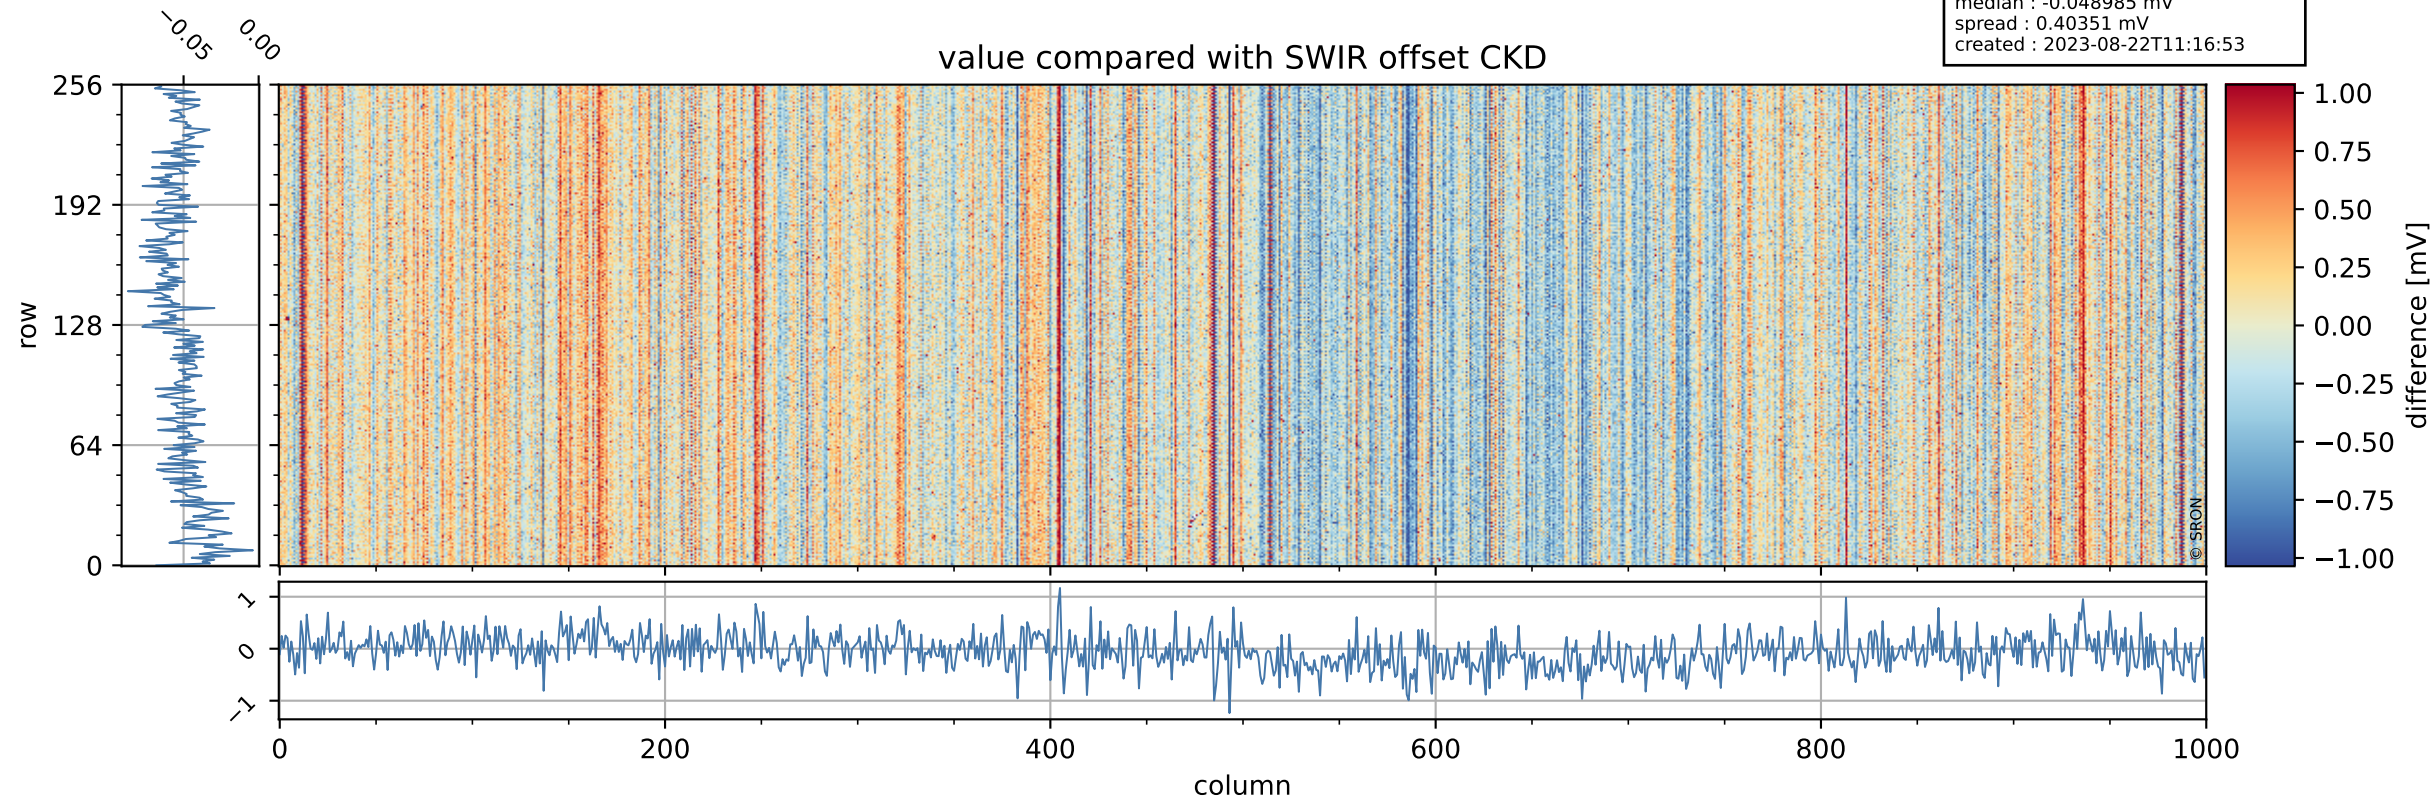

Tropomi SWIR offset (beta nominal)

orbits : 18 in [26047, 26092]
coverage : 2022-10-23 / 2022-10-26
median : 0.52596 V
spread : 0.035917 V
created : 2023-08-22T11:16:53

value detector map

Tropomi SWIR offset (beta nominal)

orbits : 18 in [26047, 26092]
coverage : 2022-10-23 / 2022-10-26
median : 28.314 μV
spread : 14.375 μV
created : 2023-08-22T11:16:53

Tropomi SWIR offset (beta nominal)

orbits : 18 in [26047, 26092]
coverage : 2022-10-23 / 2022-10-26
median : -0.048985 mV
spread : 0.40351 mV
created : 2023-08-22T11:16:53

value compared with SWIR offset CKD

Tropomi SWIR offset (beta nominal) ground-tracks of Sentinel-5P

orbits : 18 in [26047, 26092]
coverage : 2022-10-23 / 2022-10-26
created : 2023-08-22T11:16:54

Tropomi SWIR offset (beta nominal)

orbits : [1867, 26092]
coverage : 2018-02-20 / 2022-10-26
created : 2023-08-22T11:16:54

trend of detector median & temperatures