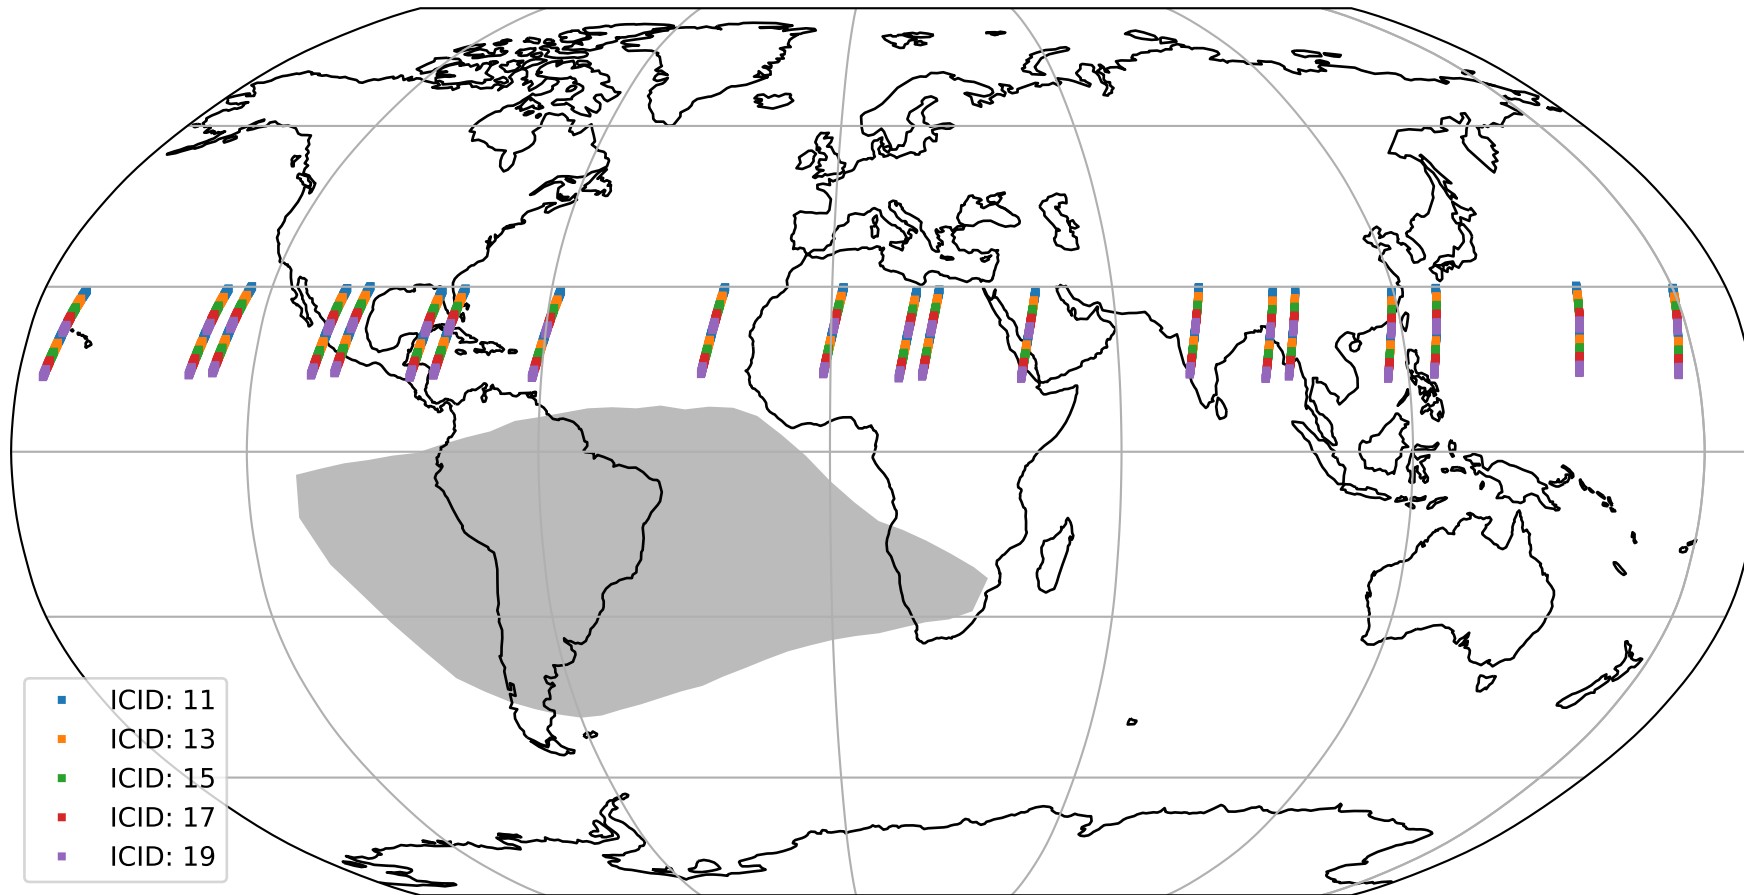

Tropomi SWIR offset (beta nominal)

orbits : 20 in [26092, 26137]
coverage : 2022-10-26 / 2022-10-29
median : 0.52598 V
spread : 0.035916 V
created : 2023-08-22T11:16:55

value detector map

Tropomi SWIR offset (beta nominal)

orbits : 20 in [26092, 26137]
coverage : 2022-10-26 / 2022-10-29
median : 28.125 μV
spread : 14.32 μV
created : 2023-08-22T11:16:55

Tropomi SWIR offset (beta nominal)

orbits : 20 in [26092, 26137]
coverage : 2022-10-26 / 2022-10-29
median : -0.034613 mV
spread : 0.40179 mV
created : 2023-08-22T11:16:55

value compared with SWIR offset CKD

Tropomi SWIR offset (beta nominal) ground-tracks of Sentinel-5P

orbits : 20 in [26092, 26137]
coverage : 2022-10-26 / 2022-10-29
created : 2023-08-22T11:16:56

Tropomi SWIR offset (beta nominal)

orbits : [1867, 26137]
coverage : 2018-02-20 / 2022-10-29
created : 2023-08-22T11:16:56

trend of detector median & temperatures