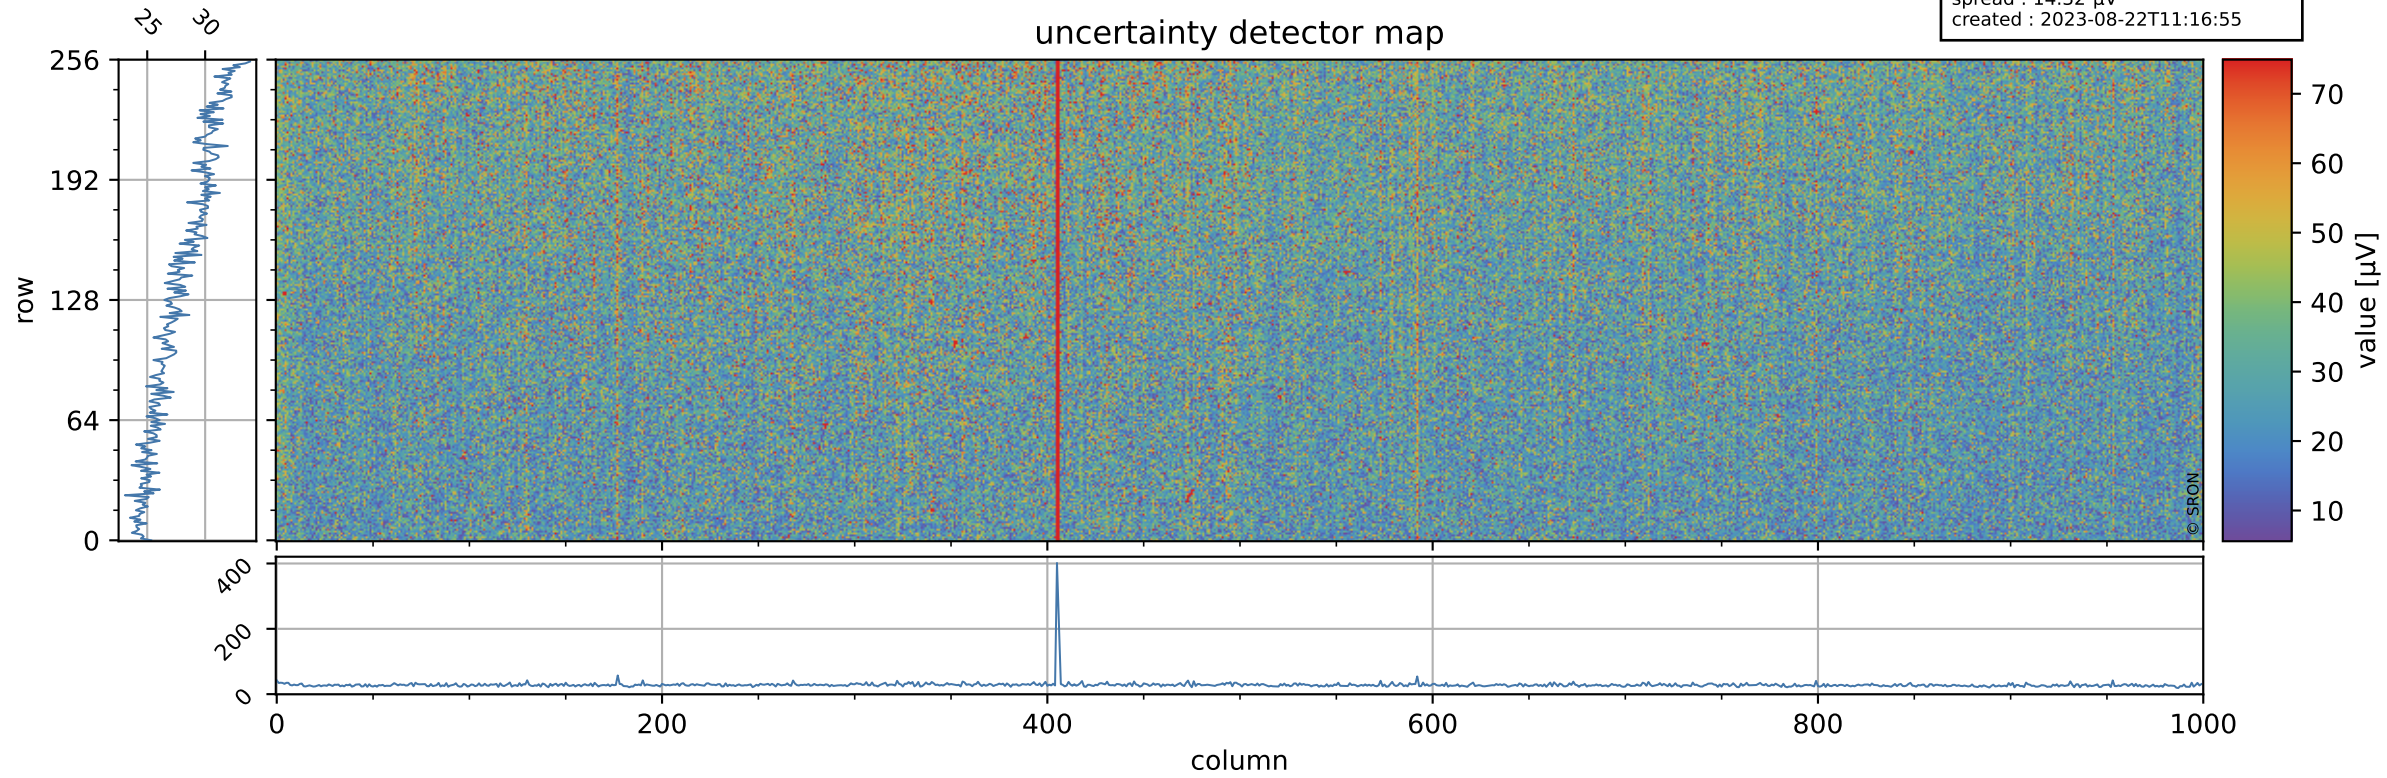

Tropomi SWIR offset (beta nominal)

orbits : 20 in [26092, 26137]
coverage : 2022-10-26 / 2022-10-29
median : 0.52598 V
spread : 0.035916 V
created : 2023-08-22T11:16:55

value detector map

Tropomi SWIR offset (beta nominal)

orbits : 20 in [26092, 26137]
coverage : 2022-10-26 / 2022-10-29
median : 28.125 μV
spread : 14.32 μV
created : 2023-08-22T11:16:55

Tropomi SWIR offset (beta nominal)

orbits : 20 in [26092, 26137]
coverage : 2022-10-26 / 2022-10-29
median : -0.034613 mV
spread : 0.40179 mV
created : 2023-08-22T11:16:55

value compared with SWIR offset CKD

Tropomi SWIR offset (beta nominal) ground-tracks of Sentinel-5P

orbits : 20 in [26092, 26137]
coverage : 2022-10-26 / 2022-10-29
created : 2023-08-22T11:16:56

Tropomi SWIR offset (beta nominal)

orbits : [1867, 26137]
coverage : 2018-02-20 / 2022-10-29
created : 2023-08-22T11:16:56

trend of detector median & temperatures