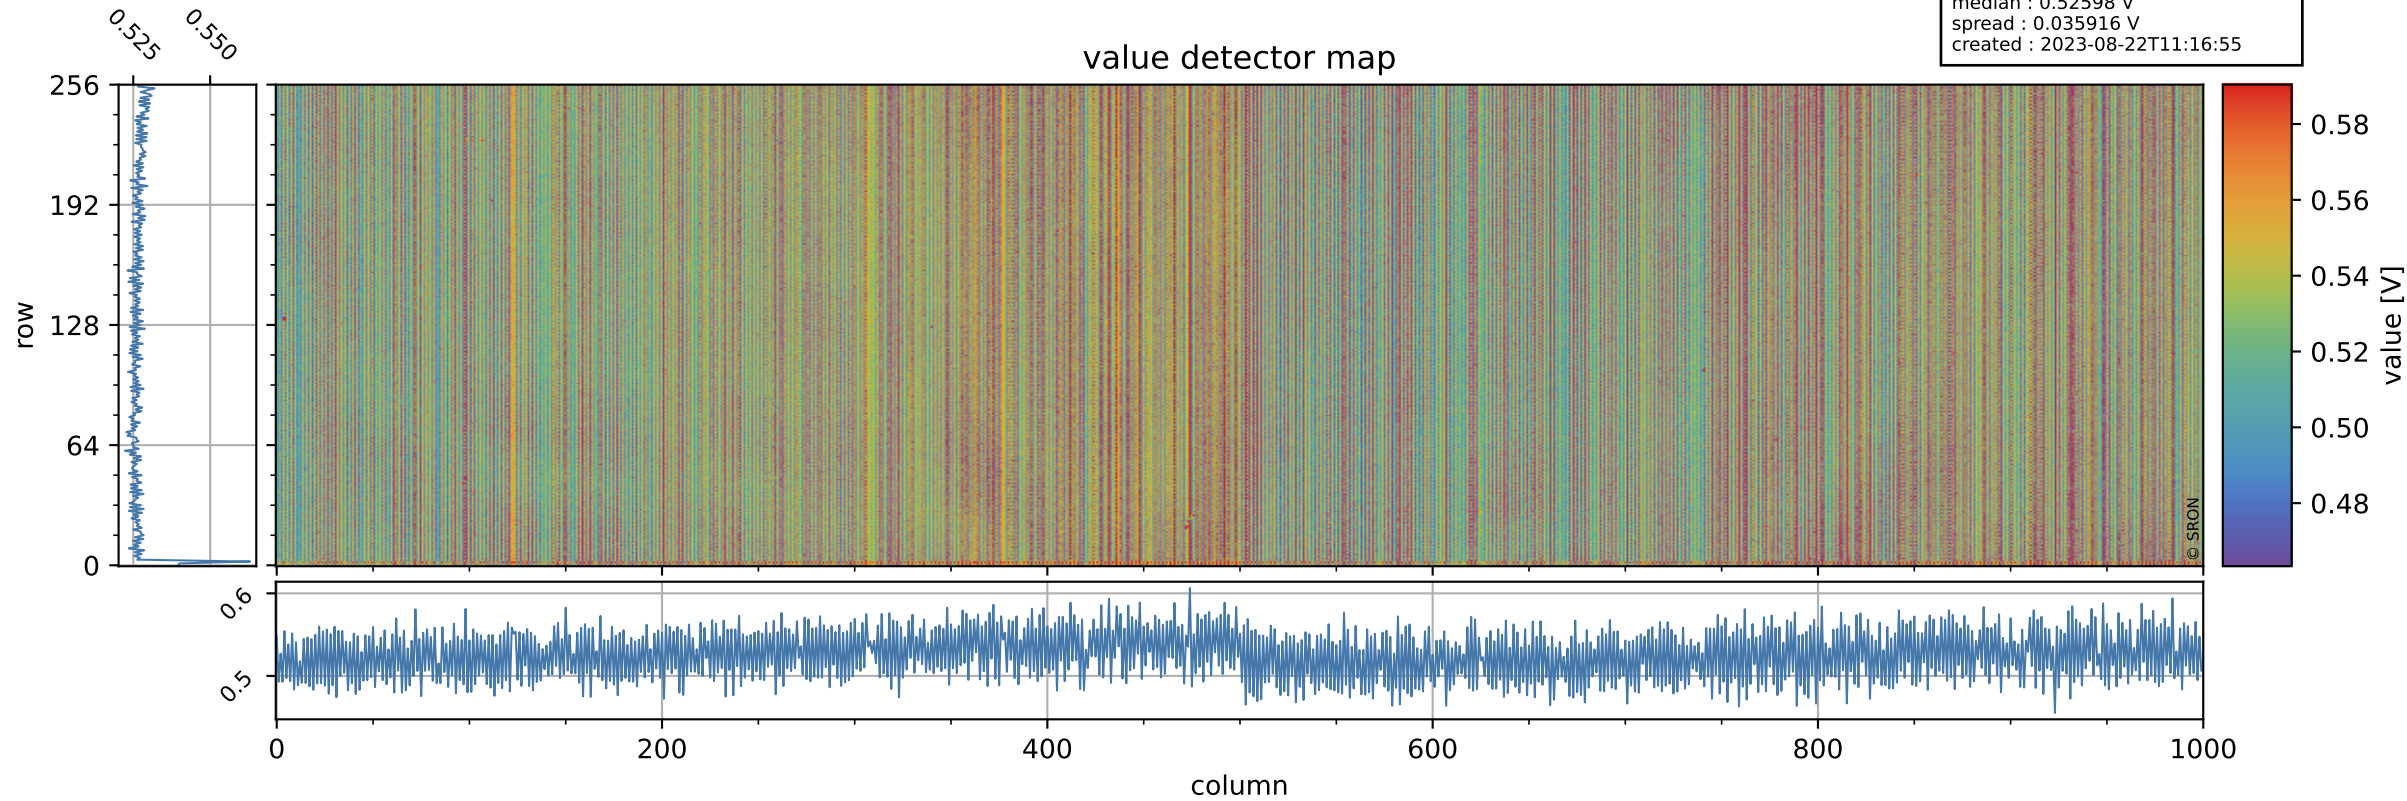

Tropomi SWIR offset (beta nominal)

orbits : 20 in [26092, 26137]
coverage : 2022-10-26 / 2022-10-29
median : 0.52598 V
spread : 0.035916 V
created : 2023-08-22T11:16:55

value detector map

Tropomi SWIR offset (beta nominal)

orbits : 20 in [26092, 26137]
coverage : 2022-10-26 / 2022-10-29
median : 28.125 μV
spread : 14.32 μV
created : 2023-08-22T11:16:55

Tropomi SWIR offset (beta nominal)

orbits : 20 in [26092, 26137]
coverage : 2022-10-26 / 2022-10-29
median : -0.034613 mV
spread : 0.40179 mV
created : 2023-08-22T11:16:55

value compared with SWIR offset CKD

Tropomi SWIR offset (beta nominal) ground-tracks of Sentinel-5P

orbits : 20 in [26092, 26137]
coverage : 2022-10-26 / 2022-10-29
created : 2023-08-22T11:16:56

Tropomi SWIR offset (beta nominal)

orbits : [1867, 26137]
coverage : 2018-02-20 / 2022-10-29
created : 2023-08-22T11:16:56

trend of detector median & temperatures