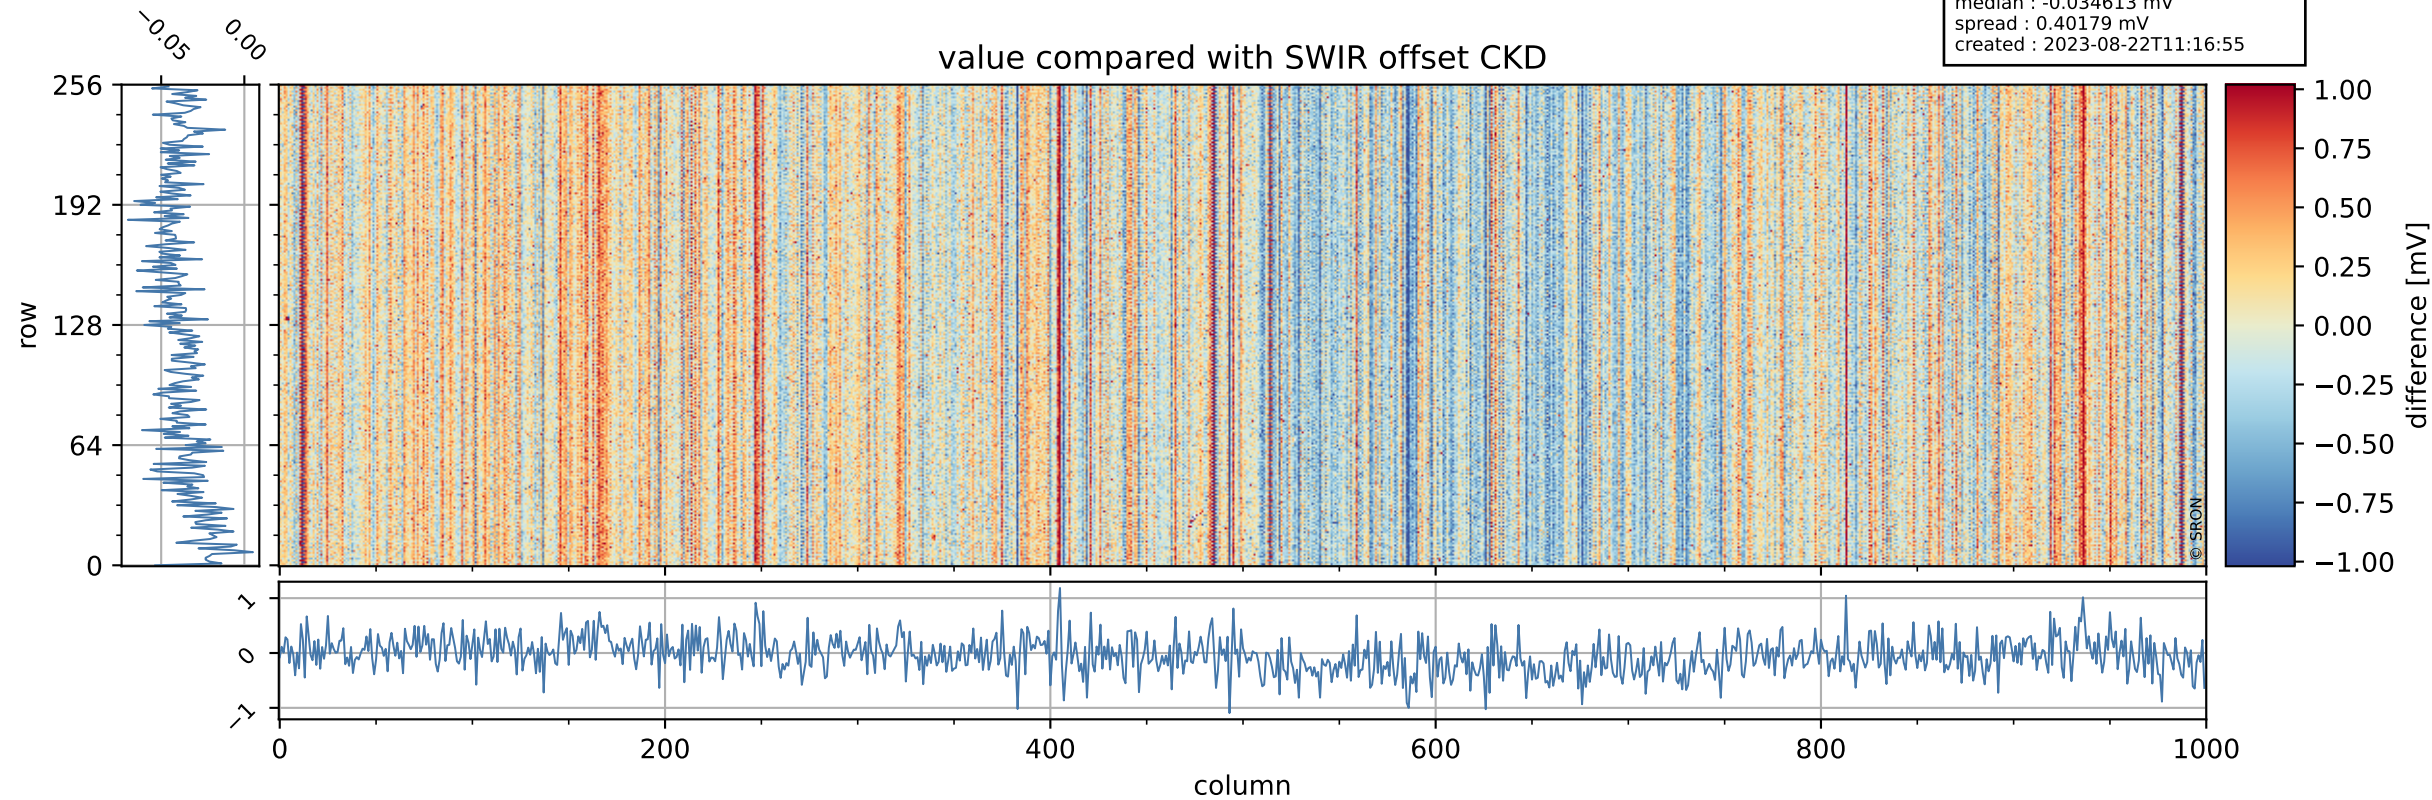

Tropomi SWIR offset (beta nominal)

orbits : 20 in [26092, 26137]
coverage : 2022-10-26 / 2022-10-29
median : 0.52598 V
spread : 0.035916 V
created : 2023-08-22T11:16:55

value detector map

Tropomi SWIR offset (beta nominal)

orbits : 20 in [26092, 26137]
coverage : 2022-10-26 / 2022-10-29
median : 28.125 μV
spread : 14.32 μV
created : 2023-08-22T11:16:55

Tropomi SWIR offset (beta nominal)

orbits : 20 in [26092, 26137]
coverage : 2022-10-26 / 2022-10-29
median : -0.034613 mV
spread : 0.40179 mV
created : 2023-08-22T11:16:55

value compared with SWIR offset CKD

Tropomi SWIR offset (beta nominal) ground-tracks of Sentinel-5P

orbits : 20 in [26092, 26137]
coverage : 2022-10-26 / 2022-10-29
created : 2023-08-22T11:16:56

Tropomi SWIR offset (beta nominal)

orbits : [1867, 26137]
coverage : 2018-02-20 / 2022-10-29
created : 2023-08-22T11:16:56

trend of detector median & temperatures