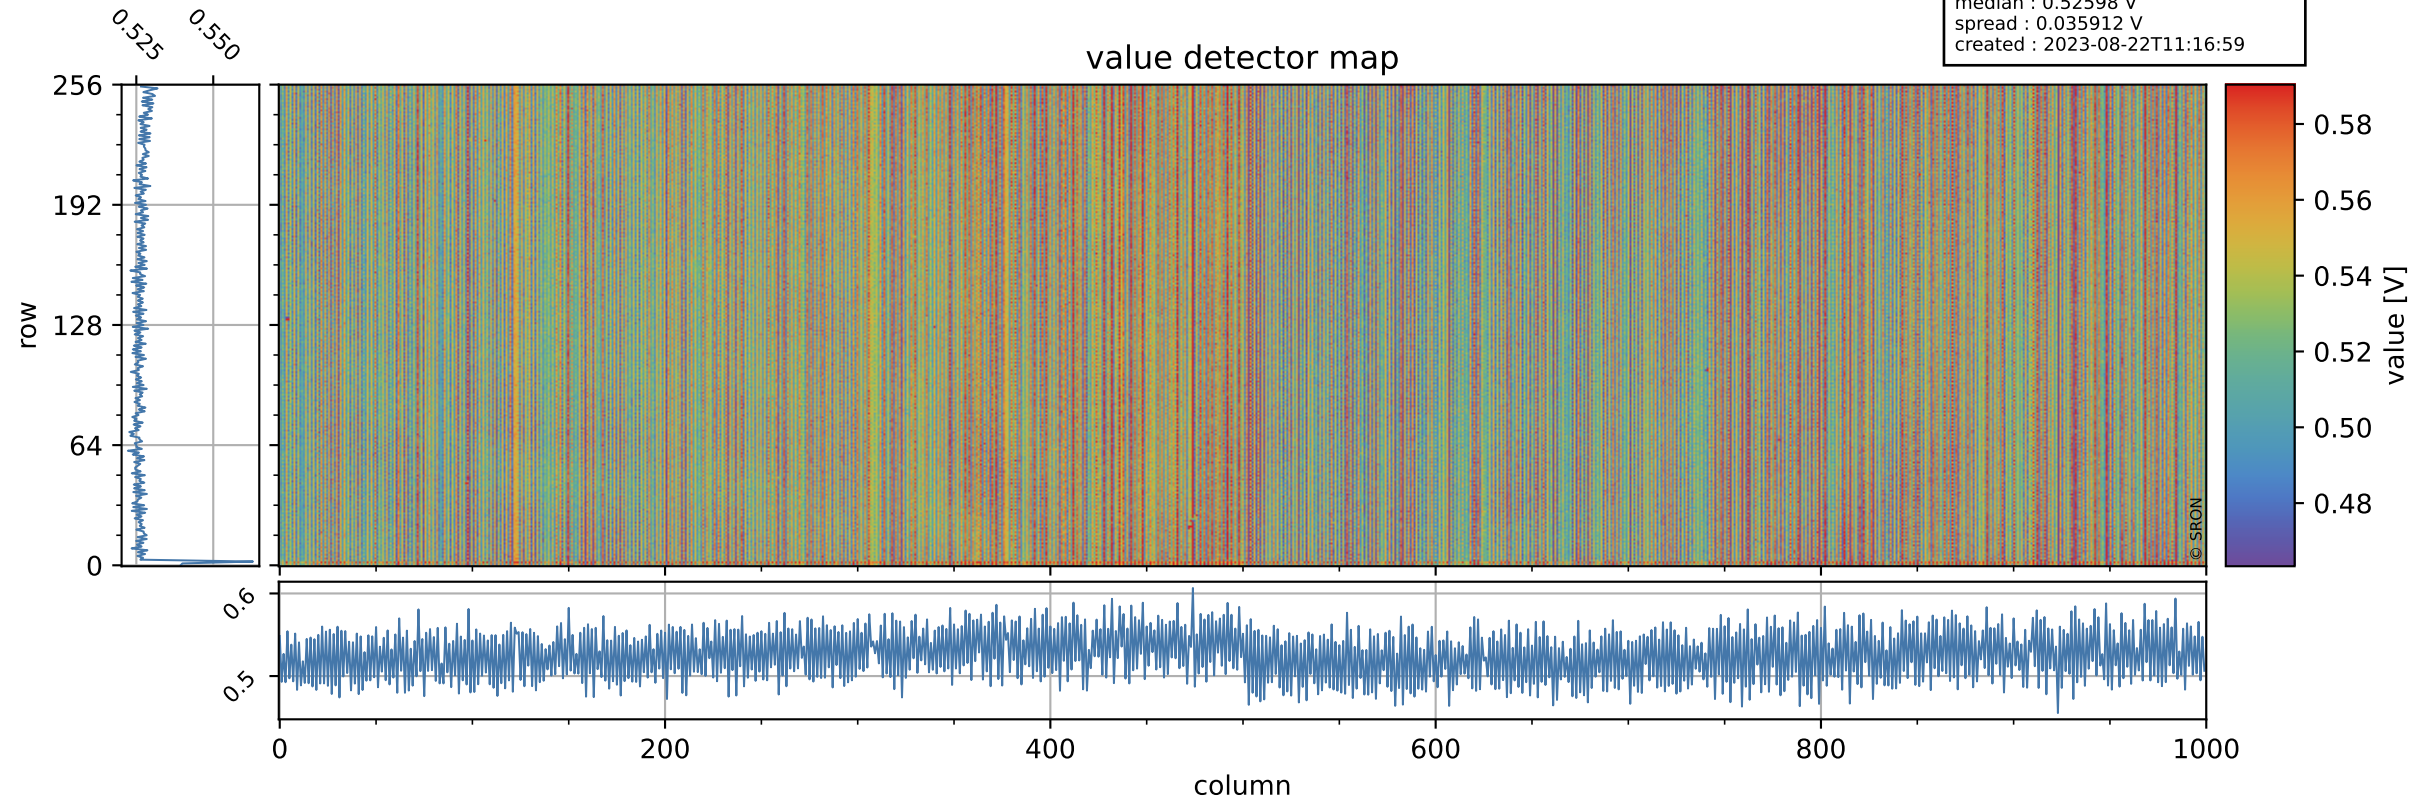

Tropomi SWIR offset (beta nominal)

orbits : 20 in [26182, 26227]
coverage : 2022-11-02 / 2022-11-04
median : 0.52598 V
spread : 0.035912 V
created : 2023-08-22T11:16:59

value detector map

Tropomi SWIR offset (beta nominal)

orbits : 20 in [26182, 26227]
coverage : 2022-11-02 / 2022-11-04
median : 28.495 μV
spread : 14.528 μV
created : 2023-08-22T11:16:59

Tropomi SWIR offset (beta nominal)

orbits : 20 in [26182, 26227]
coverage : 2022-11-02 / 2022-11-04
median : -0.031786 mV
spread : 0.409 mV
created : 2023-08-22T11:17:00

value compared with SWIR offset CKD

Tropomi SWIR offset (beta nominal) ground-tracks of Sentinel-5P

orbits : 20 in [26182, 26227]
coverage : 2022-11-02 / 2022-11-04
created : 2023-08-22T11:17:00

Tropomi SWIR offset (beta nominal)

orbits : [1867, 26227]
coverage : 2018-02-20 / 2022-11-04
created : 2023-08-22T11:17:00

trend of detector median & temperatures