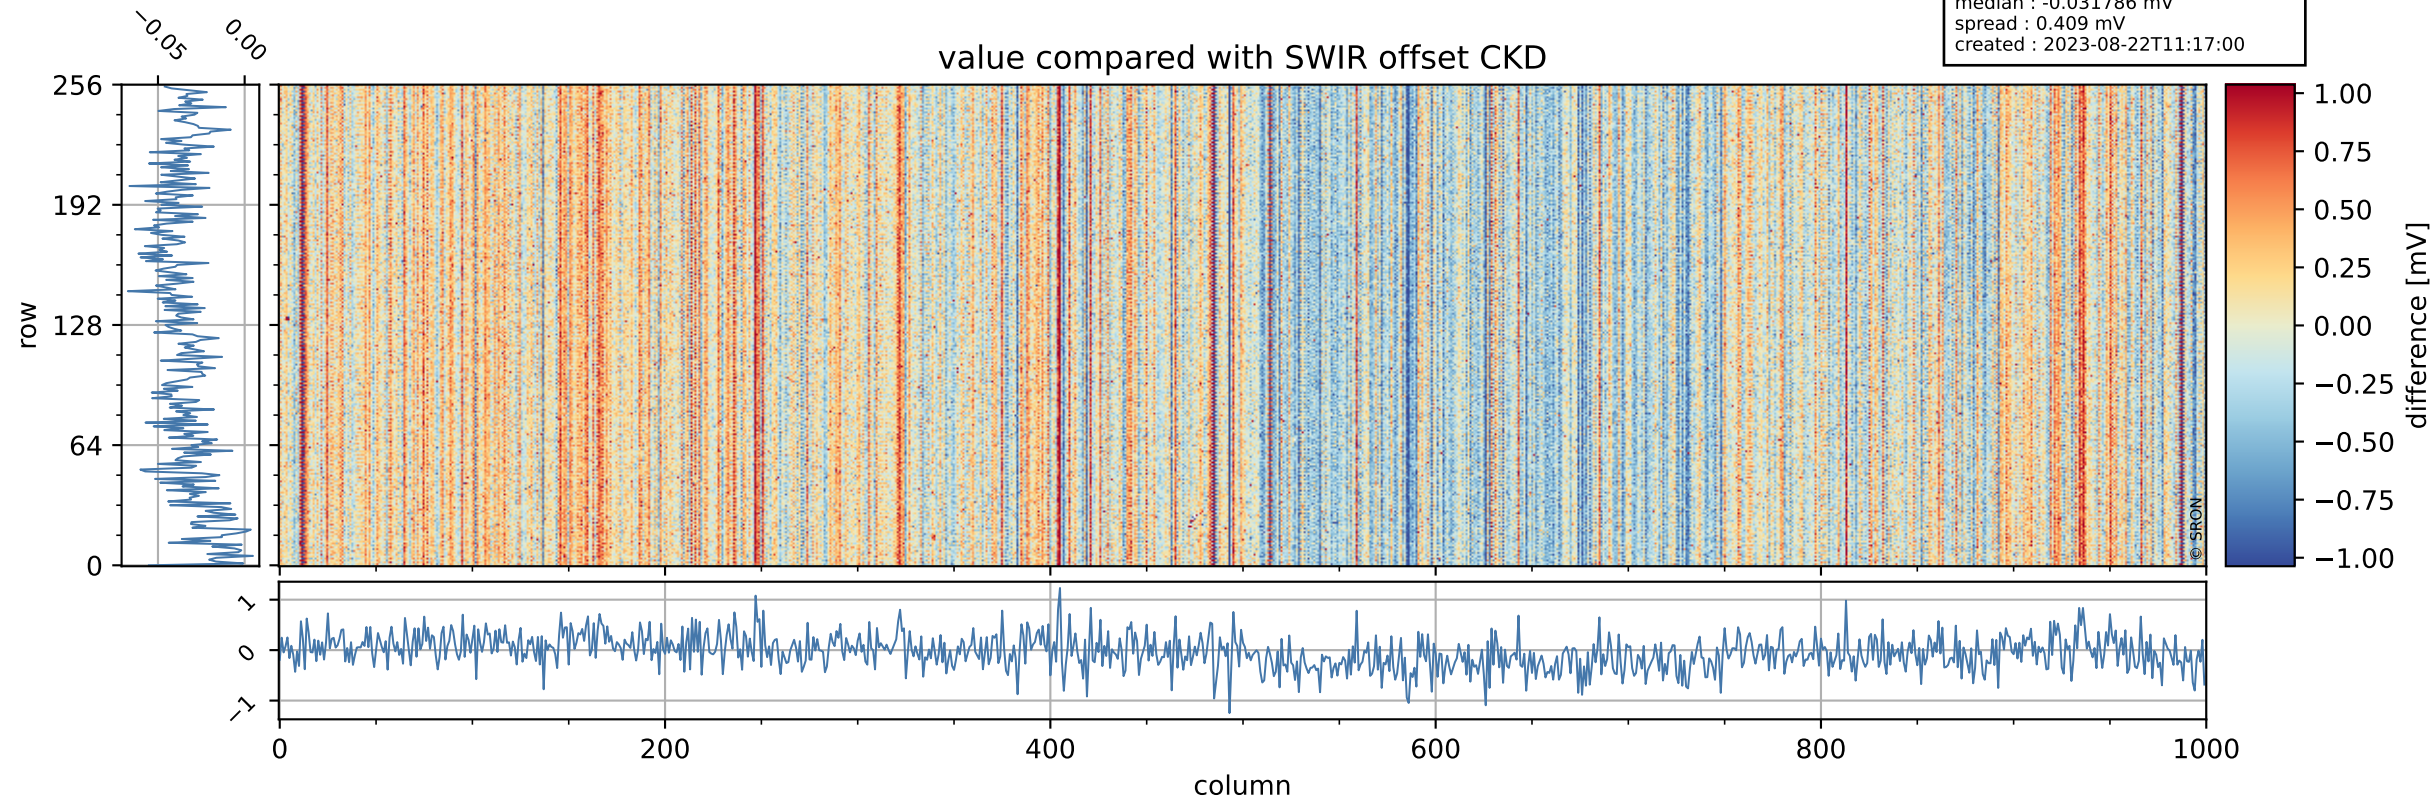

Tropomi SWIR offset (beta nominal)

orbits : 20 in [26182, 26227]
coverage : 2022-11-02 / 2022-11-04
median : 0.52598 V
spread : 0.035912 V
created : 2023-08-22T11:16:59

value detector map

Tropomi SWIR offset (beta nominal)

orbits : 20 in [26182, 26227]
coverage : 2022-11-02 / 2022-11-04
median : 28.495 μV
spread : 14.528 μV
created : 2023-08-22T11:16:59

Tropomi SWIR offset (beta nominal)

orbits : 20 in [26182, 26227]
coverage : 2022-11-02 / 2022-11-04
median : -0.031786 mV
spread : 0.409 mV
created : 2023-08-22T11:17:00

value compared with SWIR offset CKD

Tropomi SWIR offset (beta nominal) ground-tracks of Sentinel-5P

orbits : 20 in [26182, 26227]
coverage : 2022-11-02 / 2022-11-04
created : 2023-08-22T11:17:00

Tropomi SWIR offset (beta nominal)

orbits : [1867, 26227]
coverage : 2018-02-20 / 2022-11-04
created : 2023-08-22T11:17:00

trend of detector median & temperatures