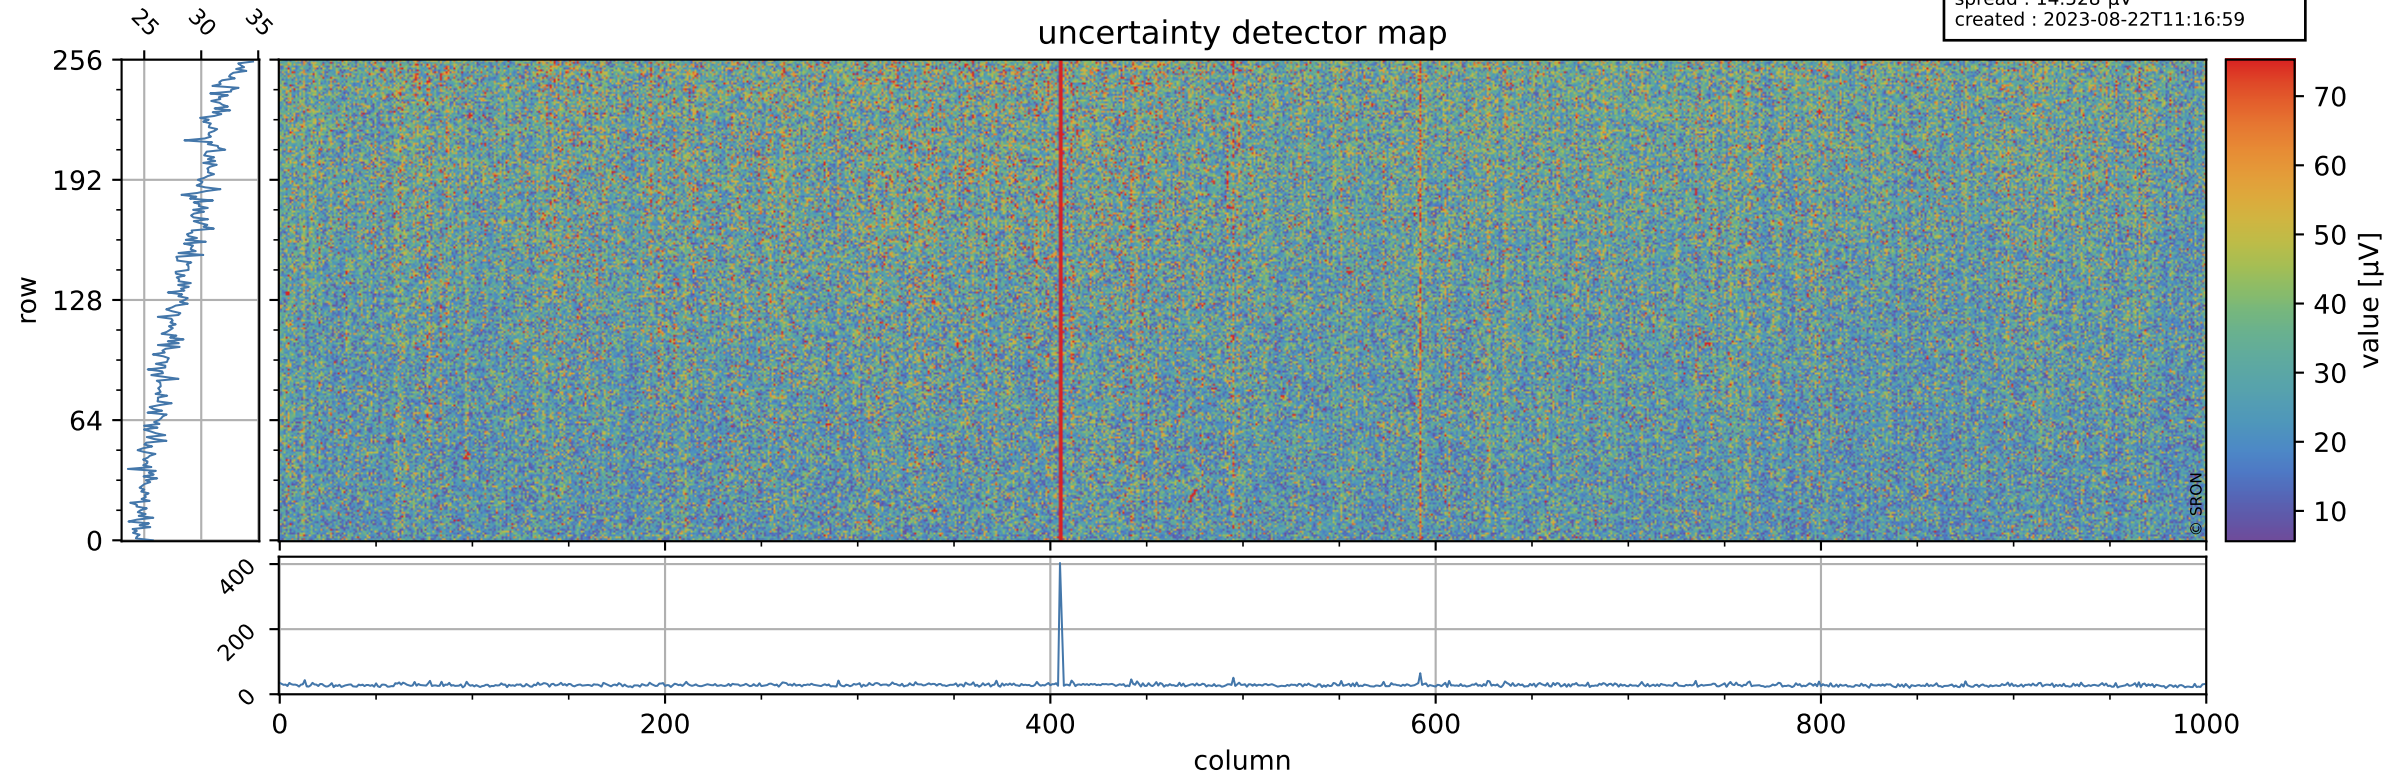

Tropomi SWIR offset (beta nominal)

orbits : 20 in [26182, 26227]
coverage : 2022-11-02 / 2022-11-04
median : 0.52598 V
spread : 0.035912 V
created : 2023-08-22T11:16:59

value detector map

Tropomi SWIR offset (beta nominal)

orbits : 20 in [26182, 26227]
coverage : 2022-11-02 / 2022-11-04
median : 28.495 μV
spread : 14.528 μV
created : 2023-08-22T11:16:59

Tropomi SWIR offset (beta nominal)

orbits : 20 in [26182, 26227]
coverage : 2022-11-02 / 2022-11-04
median : -0.031786 mV
spread : 0.409 mV
created : 2023-08-22T11:17:00

value compared with SWIR offset CKD

Tropomi SWIR offset (beta nominal) ground-tracks of Sentinel-5P

orbits : 20 in [26182, 26227]
coverage : 2022-11-02 / 2022-11-04
created : 2023-08-22T11:17:00

Tropomi SWIR offset (beta nominal)

orbits : [1867, 26227]
coverage : 2018-02-20 / 2022-11-04
created : 2023-08-22T11:17:00

trend of detector median & temperatures