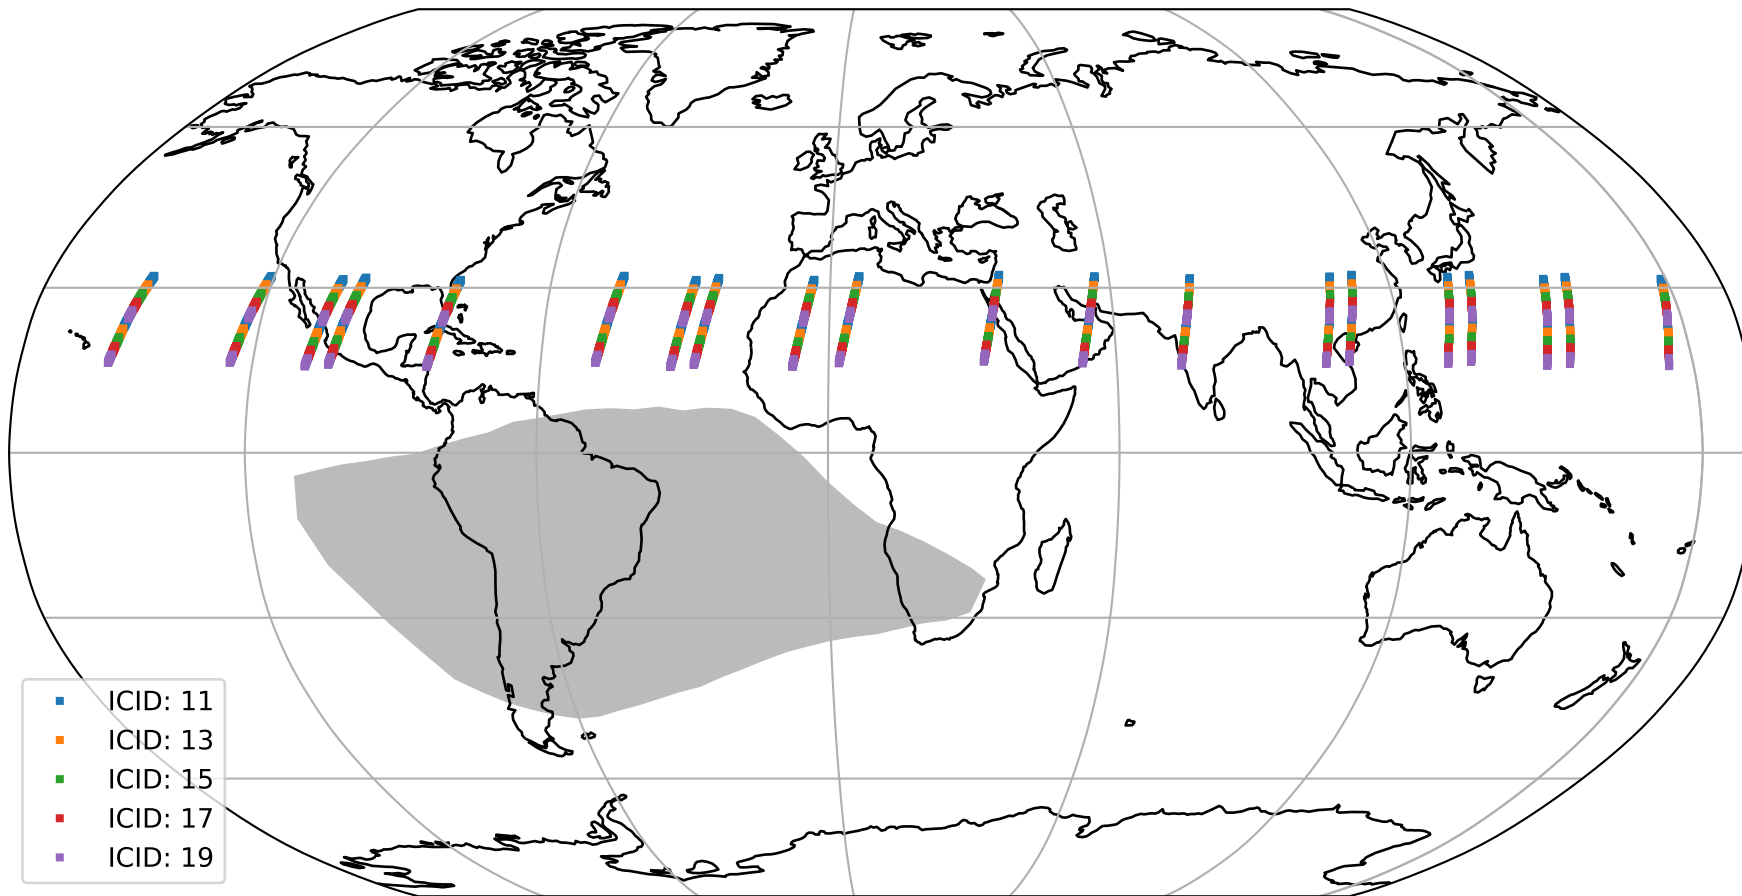

Tropomi SWIR offset (beta nominal)

orbits : 20 in [26182, 26227]
coverage : 2022-11-02 / 2022-11-04
median : 0.52598 V
spread : 0.035912 V
created : 2023-08-22T11:16:59

value detector map

Tropomi SWIR offset (beta nominal)

orbits : 20 in [26182, 26227]
coverage : 2022-11-02 / 2022-11-04
median : 28.495 μV
spread : 14.528 μV
created : 2023-08-22T11:16:59

Tropomi SWIR offset (beta nominal)

orbits : 20 in [26182, 26227]
coverage : 2022-11-02 / 2022-11-04
median : -0.031786 mV
spread : 0.409 mV
created : 2023-08-22T11:17:00

value compared with SWIR offset CKD

Tropomi SWIR offset (beta nominal) ground-tracks of Sentinel-5P

orbits : 20 in [26182, 26227]
coverage : 2022-11-02 / 2022-11-04
created : 2023-08-22T11:17:00

Tropomi SWIR offset (beta nominal)

orbits : [1867, 26227]
coverage : 2018-02-20 / 2022-11-04
created : 2023-08-22T11:17:00

trend of detector median & temperatures