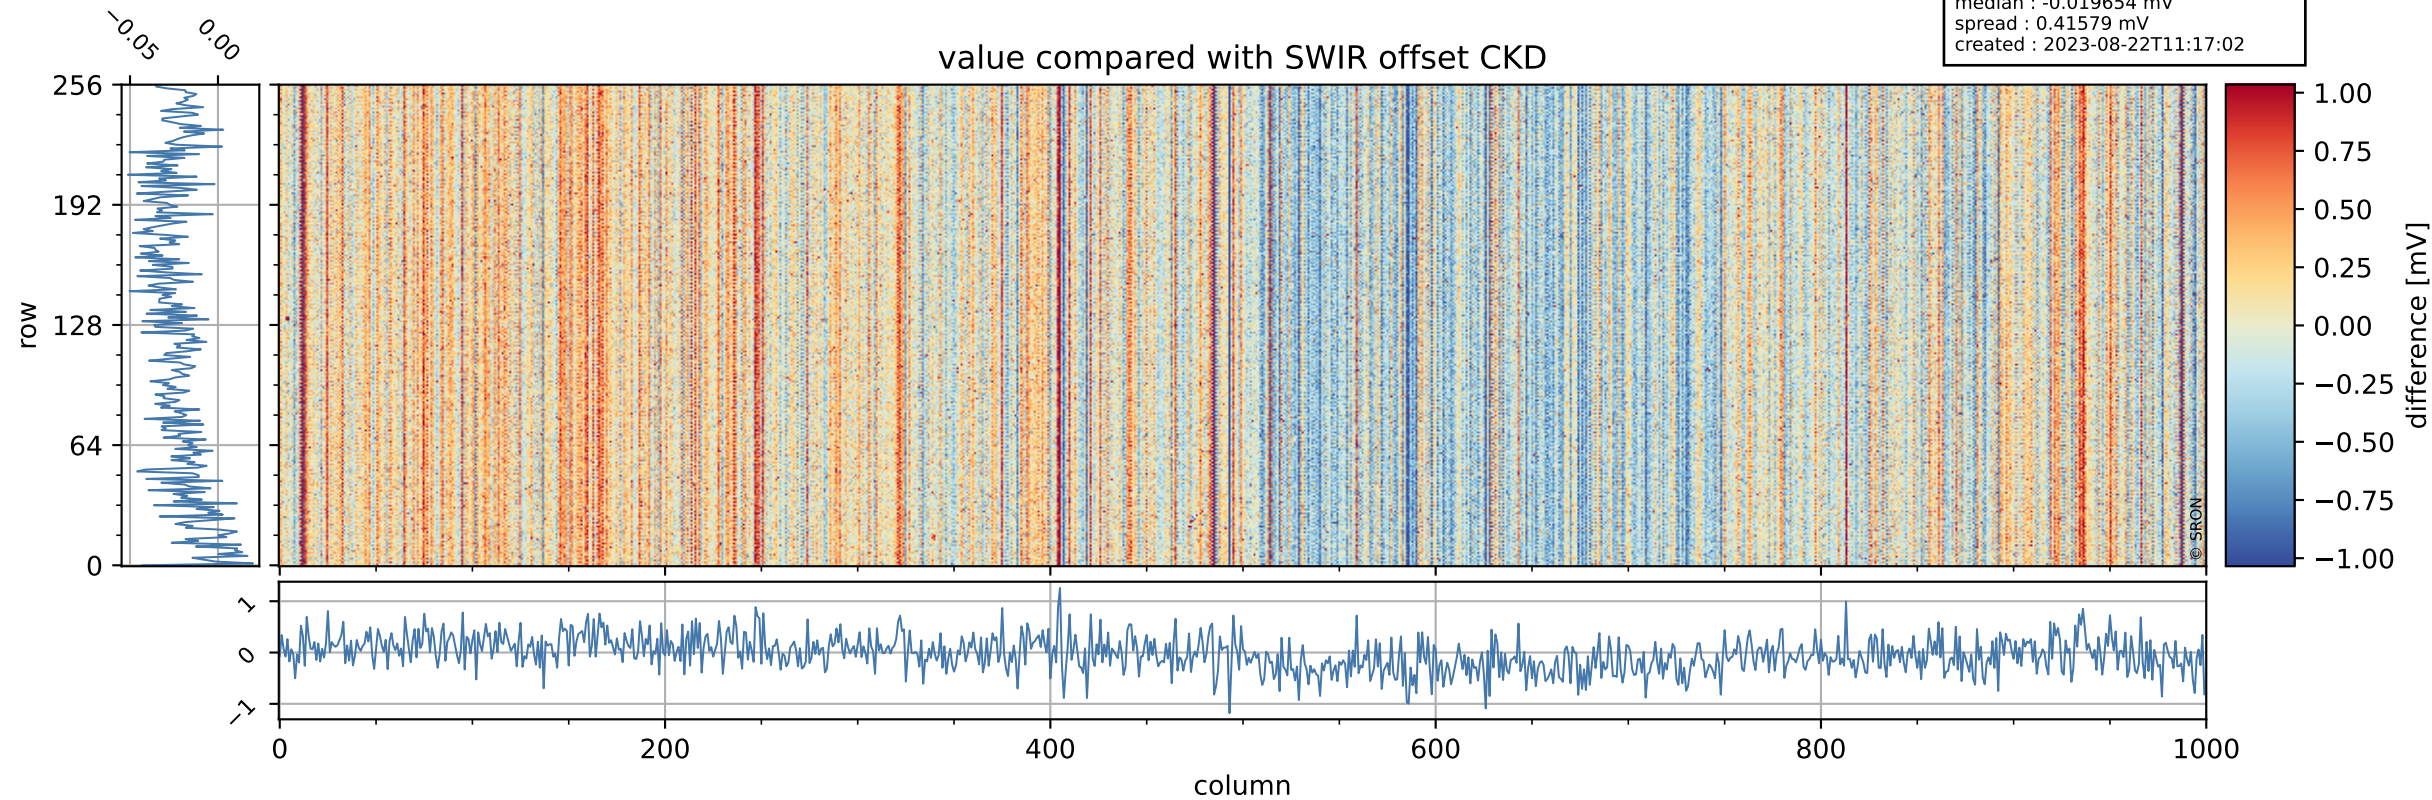

Tropomi SWIR offset (beta nominal)

orbits : 18 in [26227, 26272]
coverage : 2022-11-05 / 2022-11-08
median : 0.52599 V
spread : 0.03591 V
created : 2023-08-22T11:17:01

value detector map

Tropomi SWIR offset (beta nominal)

orbits : 18 in [26227, 26272]
coverage : 2022-11-05 / 2022-11-08
median : 28.401 μV
spread : 14.403 μV
created : 2023-08-22T11:17:02

Tropomi SWIR offset (beta nominal)

orbits : 18 in [26227, 26272]
coverage : 2022-11-05 / 2022-11-08
median : -0.019654 mV
spread : 0.41579 mV
created : 2023-08-22T11:17:02

value compared with SWIR offset CKD

Tropomi SWIR offset (beta nominal) ground-tracks of Sentinel-5P

orbits : 18 in [26227, 26272]
coverage : 2022-11-05 / 2022-11-08
created : 2023-08-22T11:17:02

Tropomi SWIR offset (beta nominal)

orbits : [1867, 26272]
coverage : 2018-02-20 / 2022-11-08
created : 2023-08-22T11:17:03

trend of detector median & temperatures