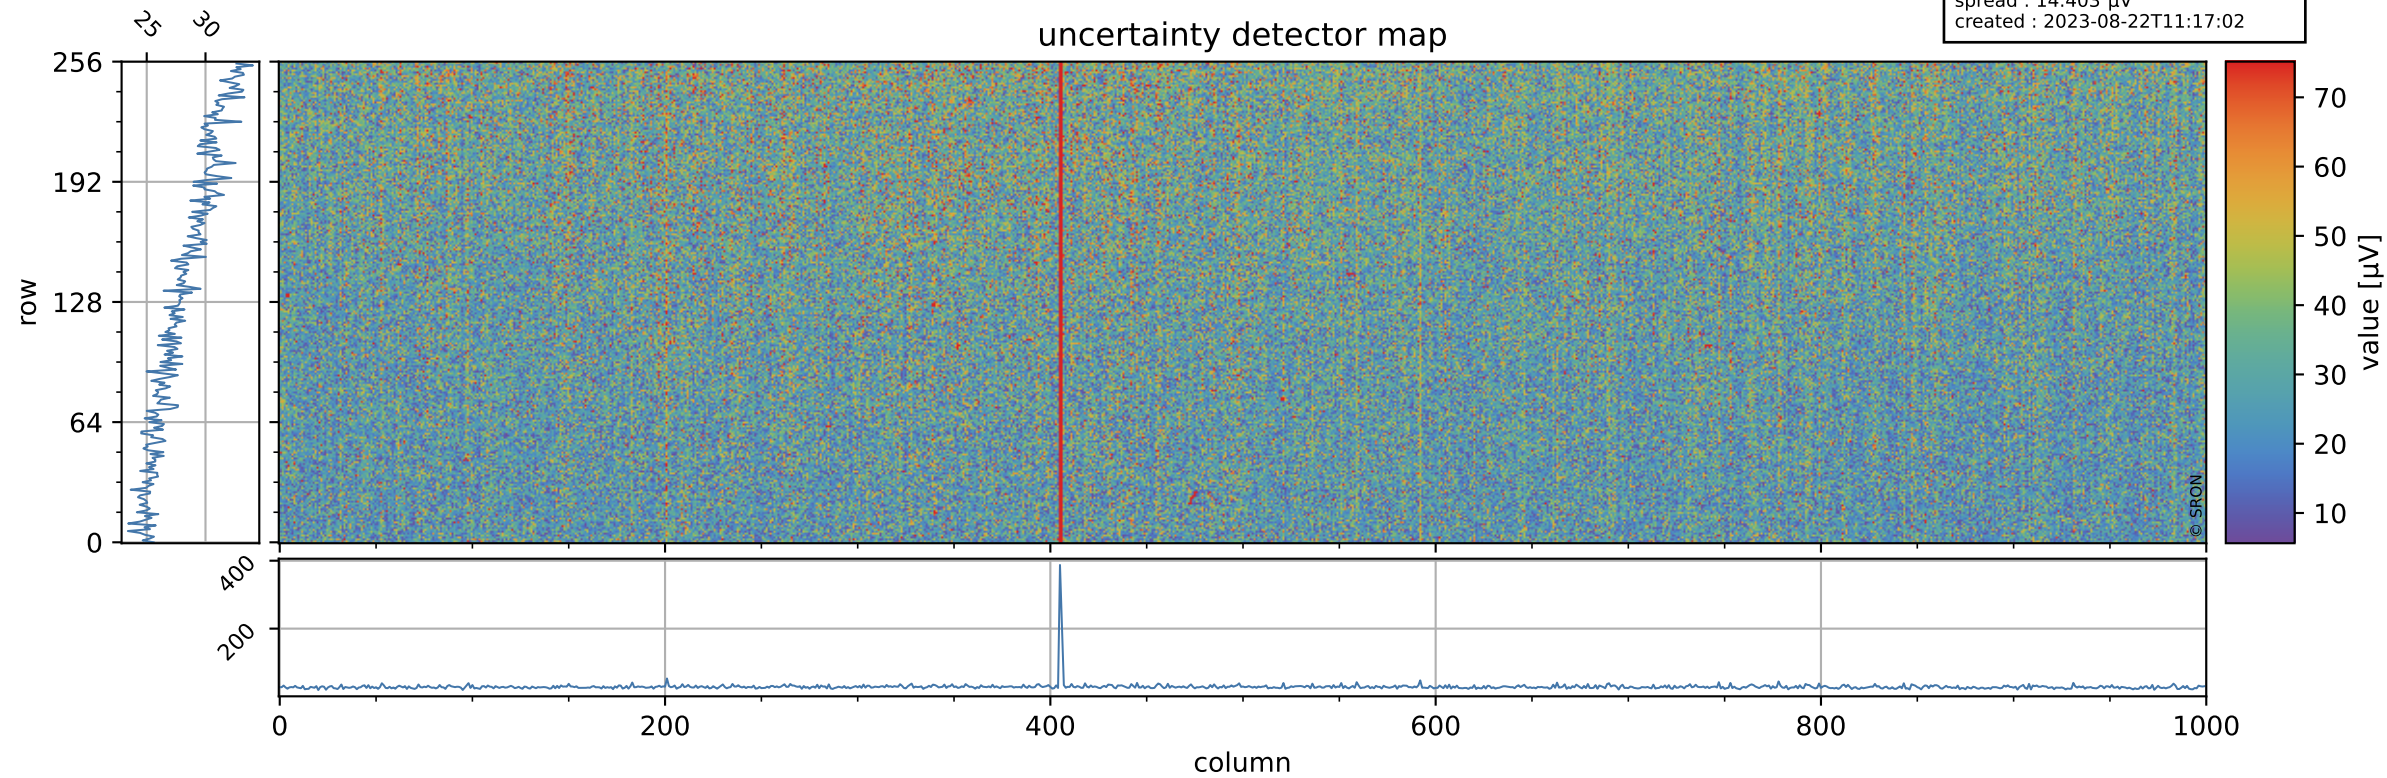

Tropomi SWIR offset (beta nominal)

orbits : 18 in [26227, 26272]
coverage : 2022-11-05 / 2022-11-08
median : 0.52599 V
spread : 0.03591 V
created : 2023-08-22T11:17:01

value detector map

Tropomi SWIR offset (beta nominal)

orbits : 18 in [26227, 26272]
coverage : 2022-11-05 / 2022-11-08
median : 28.401 μV
spread : 14.403 μV
created : 2023-08-22T11:17:02

Tropomi SWIR offset (beta nominal)

orbits : 18 in [26227, 26272]
coverage : 2022-11-05 / 2022-11-08
median : -0.019654 mV
spread : 0.41579 mV
created : 2023-08-22T11:17:02

value compared with SWIR offset CKD

Tropomi SWIR offset (beta nominal) ground-tracks of Sentinel-5P

orbits : 18 in [26227, 26272]
coverage : 2022-11-05 / 2022-11-08
created : 2023-08-22T11:17:02

Tropomi SWIR offset (beta nominal)

orbits : [1867, 26272]
coverage : 2018-02-20 / 2022-11-08
created : 2023-08-22T11:17:03

trend of detector median & temperatures