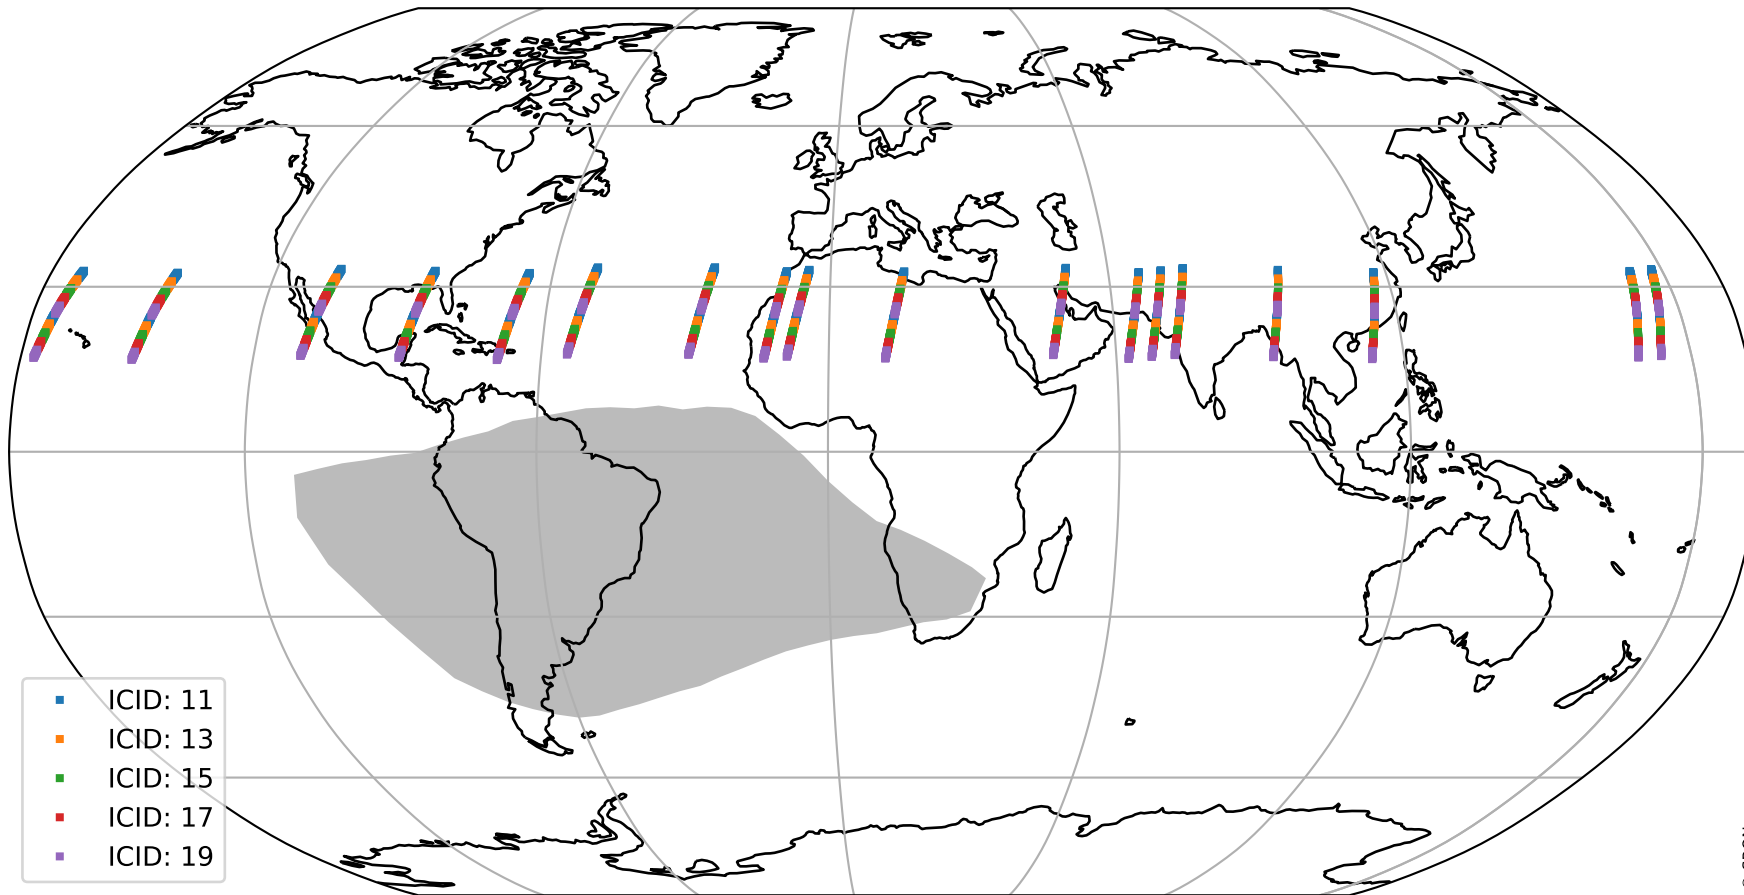

Tropomi SWIR offset (beta nominal)

orbits : 18 in [26227, 26272]
coverage : 2022-11-05 / 2022-11-08
median : 0.52599 V
spread : 0.03591 V
created : 2023-08-22T11:17:01

value detector map

Tropomi SWIR offset (beta nominal)

orbits : 18 in [26227, 26272]
coverage : 2022-11-05 / 2022-11-08
median : 28.401 μV
spread : 14.403 μV
created : 2023-08-22T11:17:02

Tropomi SWIR offset (beta nominal)

orbits : 18 in [26227, 26272]
coverage : 2022-11-05 / 2022-11-08
median : -0.019654 mV
spread : 0.41579 mV
created : 2023-08-22T11:17:02

value compared with SWIR offset CKD

Tropomi SWIR offset (beta nominal) ground-tracks of Sentinel-5P

orbits : 18 in [26227, 26272]
coverage : 2022-11-05 / 2022-11-08
created : 2023-08-22T11:17:02

Tropomi SWIR offset (beta nominal)

orbits : [1867, 26272]
coverage : 2018-02-20 / 2022-11-08
created : 2023-08-22T11:17:03

trend of detector median & temperatures