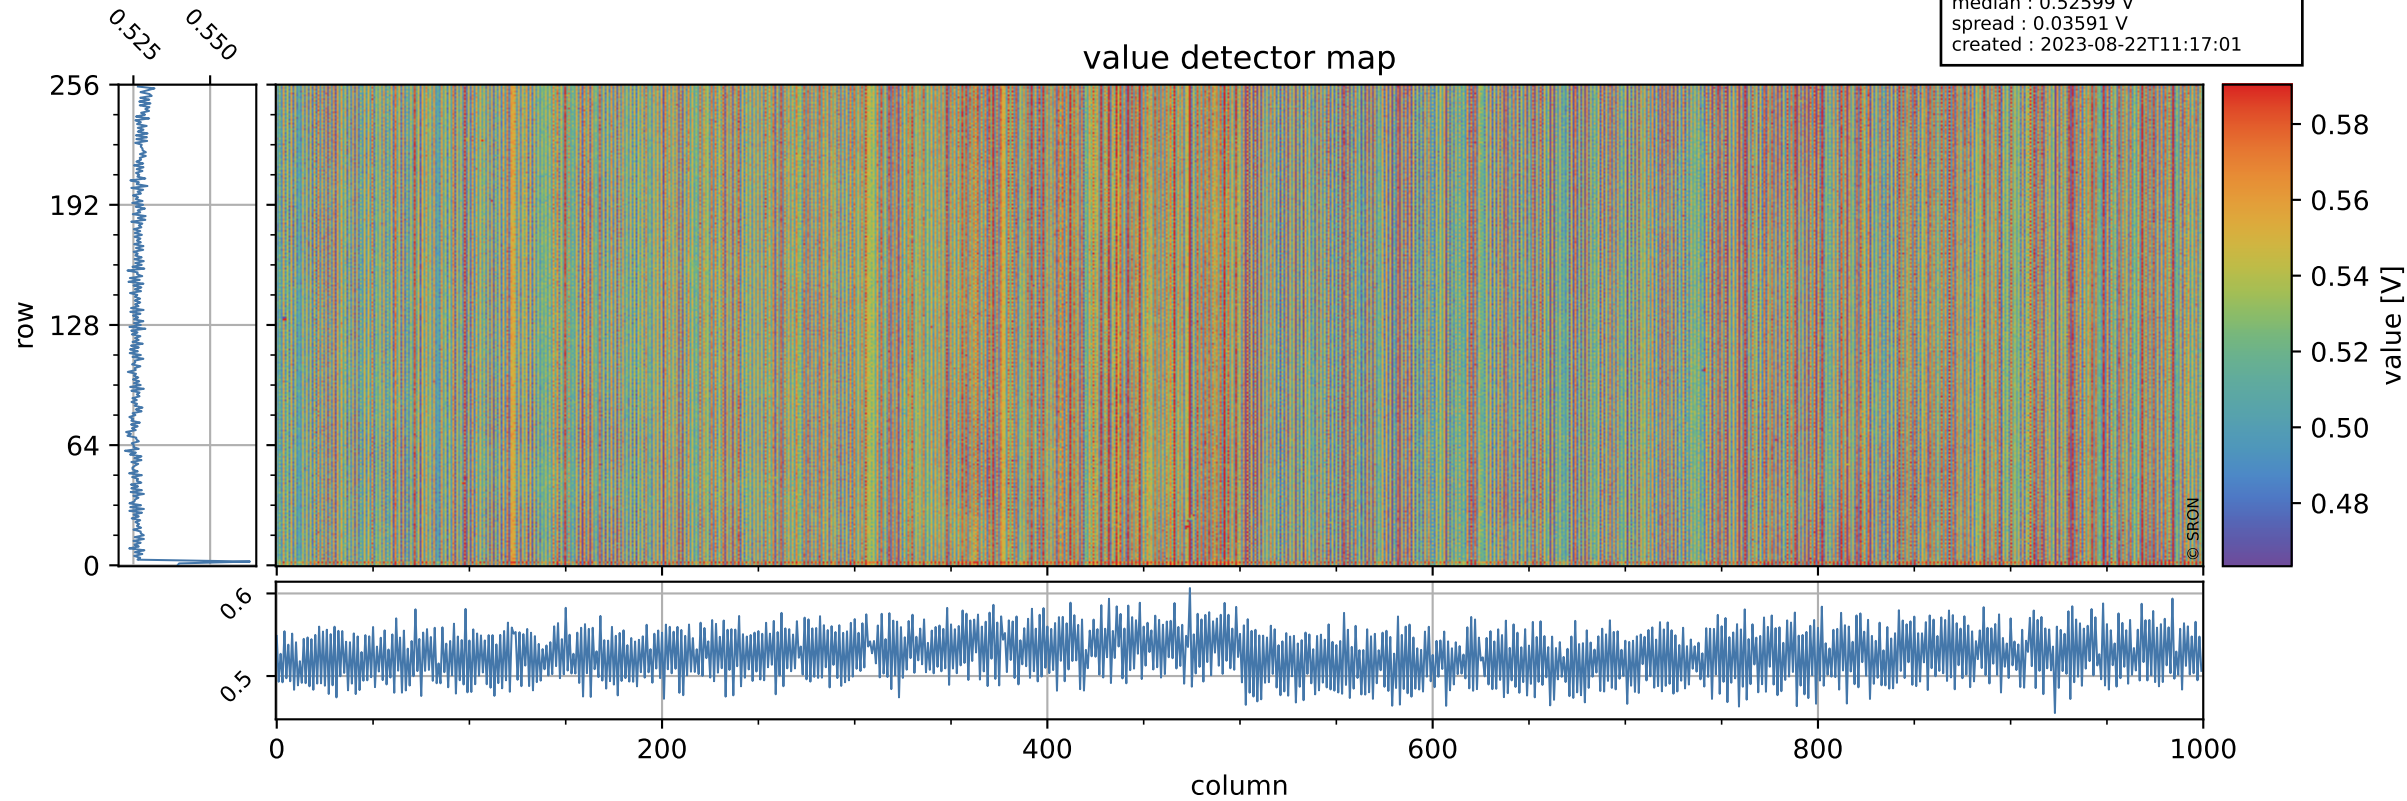

Tropomi SWIR offset (beta nominal)

orbits : 18 in [26227, 26272]
coverage : 2022-11-05 / 2022-11-08
median : 0.52599 V
spread : 0.03591 V
created : 2023-08-22T11:17:01

value detector map

Tropomi SWIR offset (beta nominal)

orbits : 18 in [26227, 26272]
coverage : 2022-11-05 / 2022-11-08
median : 28.401 μV
spread : 14.403 μV
created : 2023-08-22T11:17:02

Tropomi SWIR offset (beta nominal)

orbits : 18 in [26227, 26272]
coverage : 2022-11-05 / 2022-11-08
median : -0.019654 mV
spread : 0.41579 mV
created : 2023-08-22T11:17:02

value compared with SWIR offset CKD

Tropomi SWIR offset (beta nominal) ground-tracks of Sentinel-5P

orbits : 18 in [26227, 26272]
coverage : 2022-11-05 / 2022-11-08
created : 2023-08-22T11:17:02

Tropomi SWIR offset (beta nominal)

orbits : [1867, 26272]
coverage : 2018-02-20 / 2022-11-08
created : 2023-08-22T11:17:03

trend of detector median & temperatures