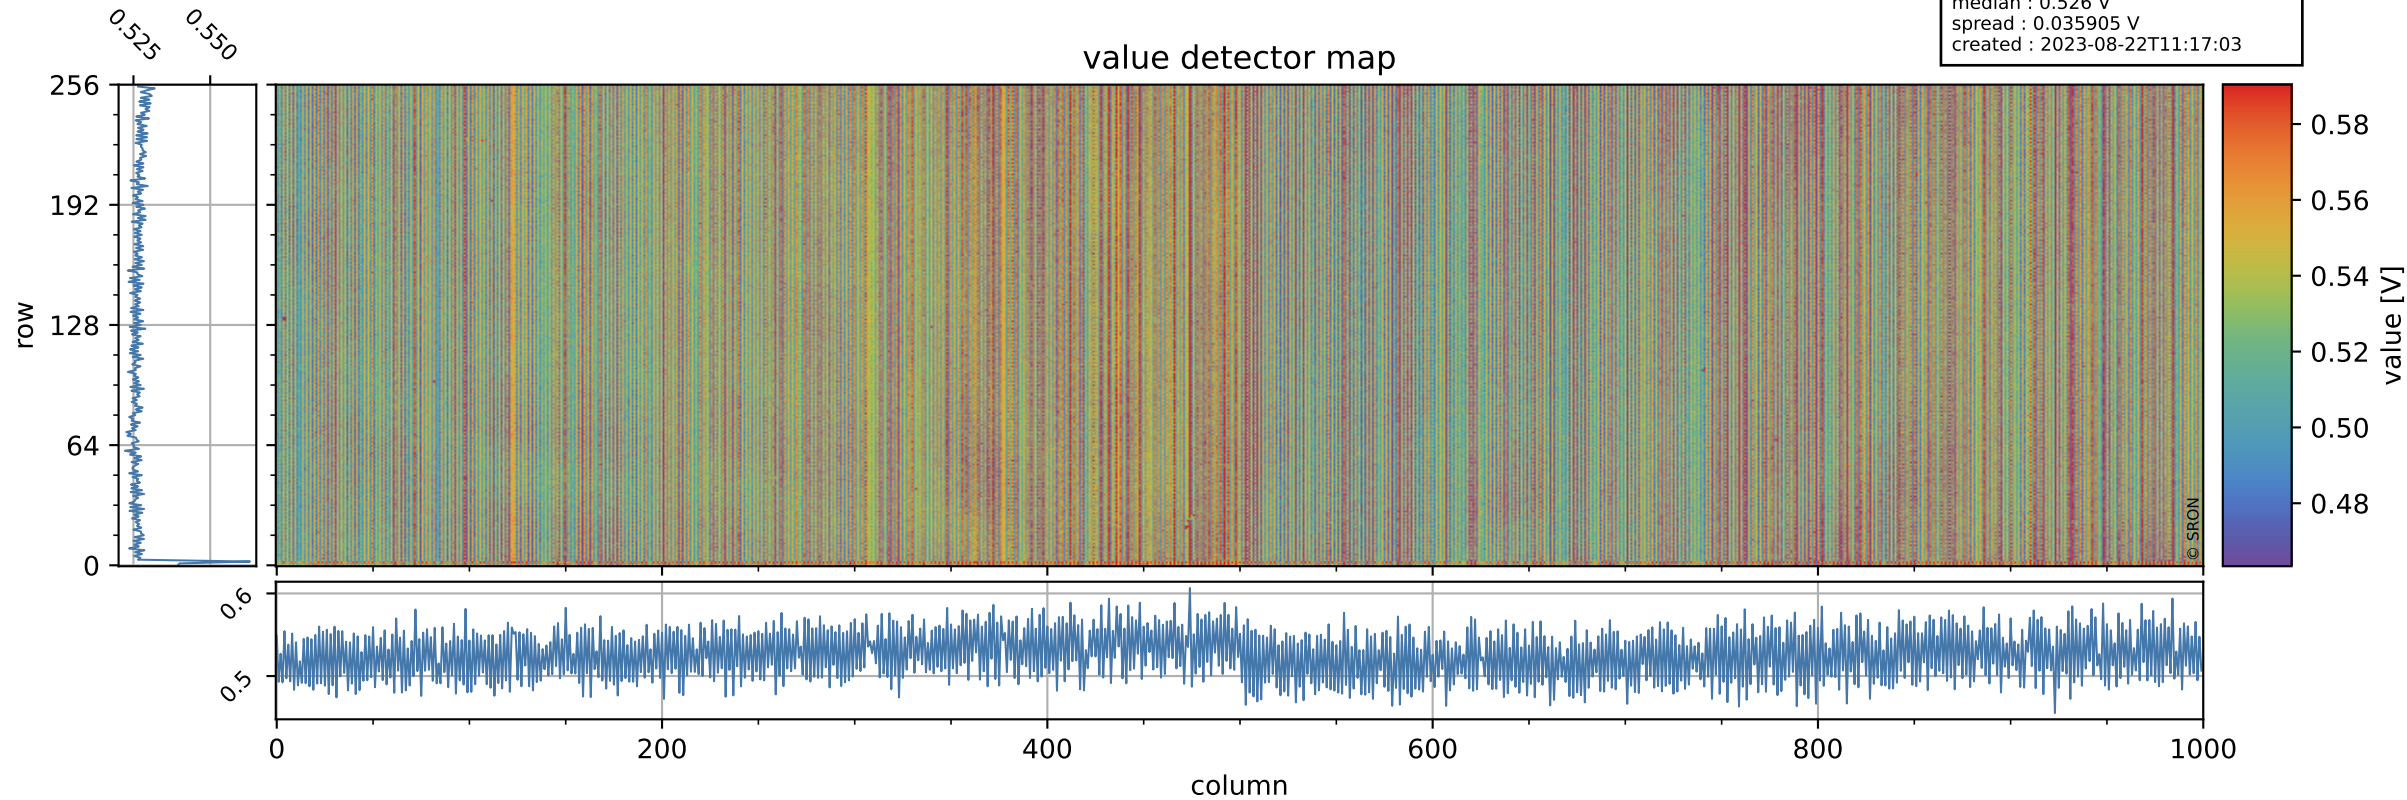

Tropomi SWIR offset (beta nominal)

orbits : 20 in [26272, 26317]
coverage : 2022-11-08 / 2022-11-11
median : 0.526 V
spread : 0.035905 V
created : 2023-08-22T11:17:03

value detector map

Tropomi SWIR offset (beta nominal)

orbits : 20 in [26272, 26317]
coverage : 2022-11-08 / 2022-11-11
median : 28.09 μV
spread : 14.379 μV
created : 2023-08-22T11:17:04

Tropomi SWIR offset (beta nominal)

orbits : 20 in [26272, 26317]
coverage : 2022-11-08 / 2022-11-11
median : -0.016368 mV
spread : 0.41043 mV
created : 2023-08-22T11:17:04

value compared with SWIR offset CKD

Tropomi SWIR offset (beta nominal) ground-tracks of Sentinel-5P

orbits : 20 in [26272, 26317]
coverage : 2022-11-08 / 2022-11-11
created : 2023-08-22T11:17:04

Tropomi SWIR offset (beta nominal)

orbits : [1867, 26317]
coverage : 2018-02-20 / 2022-11-11
created : 2023-08-22T11:17:05

trend of detector median & temperatures