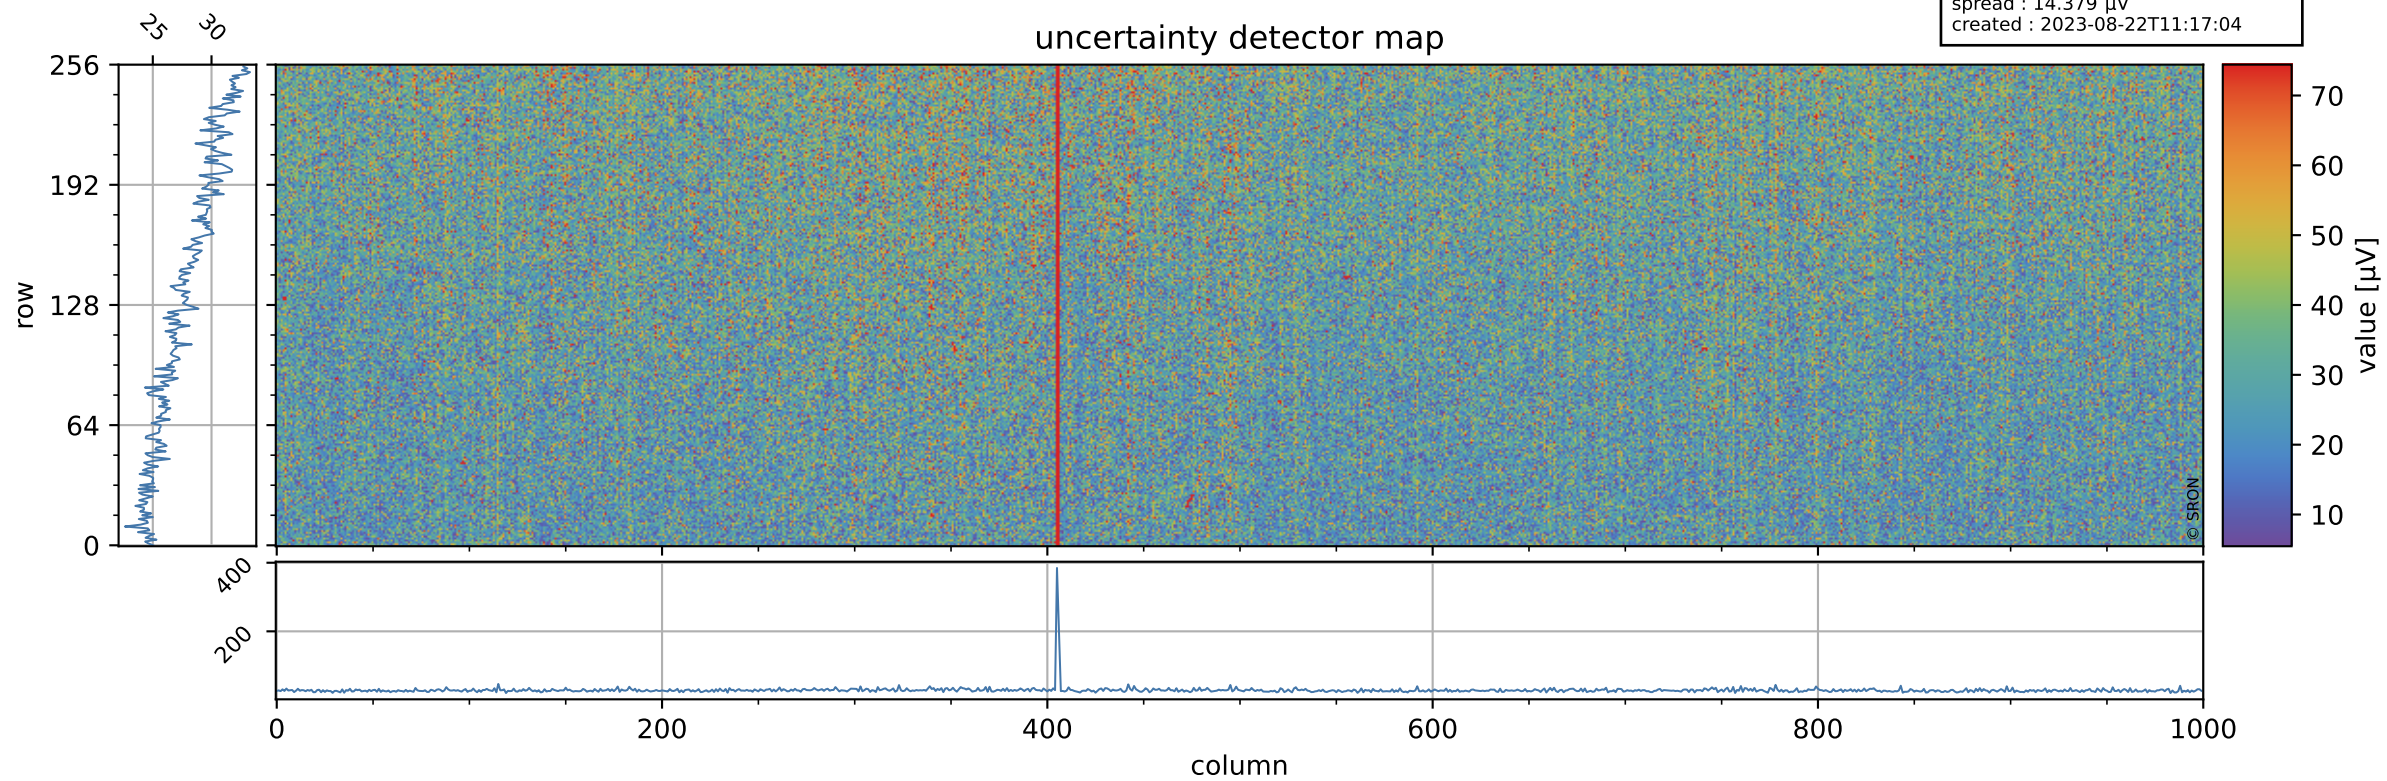

Tropomi SWIR offset (beta nominal)

orbits : 20 in [26272, 26317]
coverage : 2022-11-08 / 2022-11-11
median : 0.526 V
spread : 0.035905 V
created : 2023-08-22T11:17:03

value detector map

Tropomi SWIR offset (beta nominal)

orbits : 20 in [26272, 26317]
coverage : 2022-11-08 / 2022-11-11
median : 28.09 μV
spread : 14.379 μV
created : 2023-08-22T11:17:04

Tropomi SWIR offset (beta nominal)

orbits : 20 in [26272, 26317]
coverage : 2022-11-08 / 2022-11-11
median : -0.016368 mV
spread : 0.41043 mV
created : 2023-08-22T11:17:04

value compared with SWIR offset CKD

Tropomi SWIR offset (beta nominal) ground-tracks of Sentinel-5P

orbits : 20 in [26272, 26317]
coverage : 2022-11-08 / 2022-11-11
created : 2023-08-22T11:17:04

Tropomi SWIR offset (beta nominal)

orbits : [1867, 26317]
coverage : 2018-02-20 / 2022-11-11
created : 2023-08-22T11:17:05

trend of detector median & temperatures