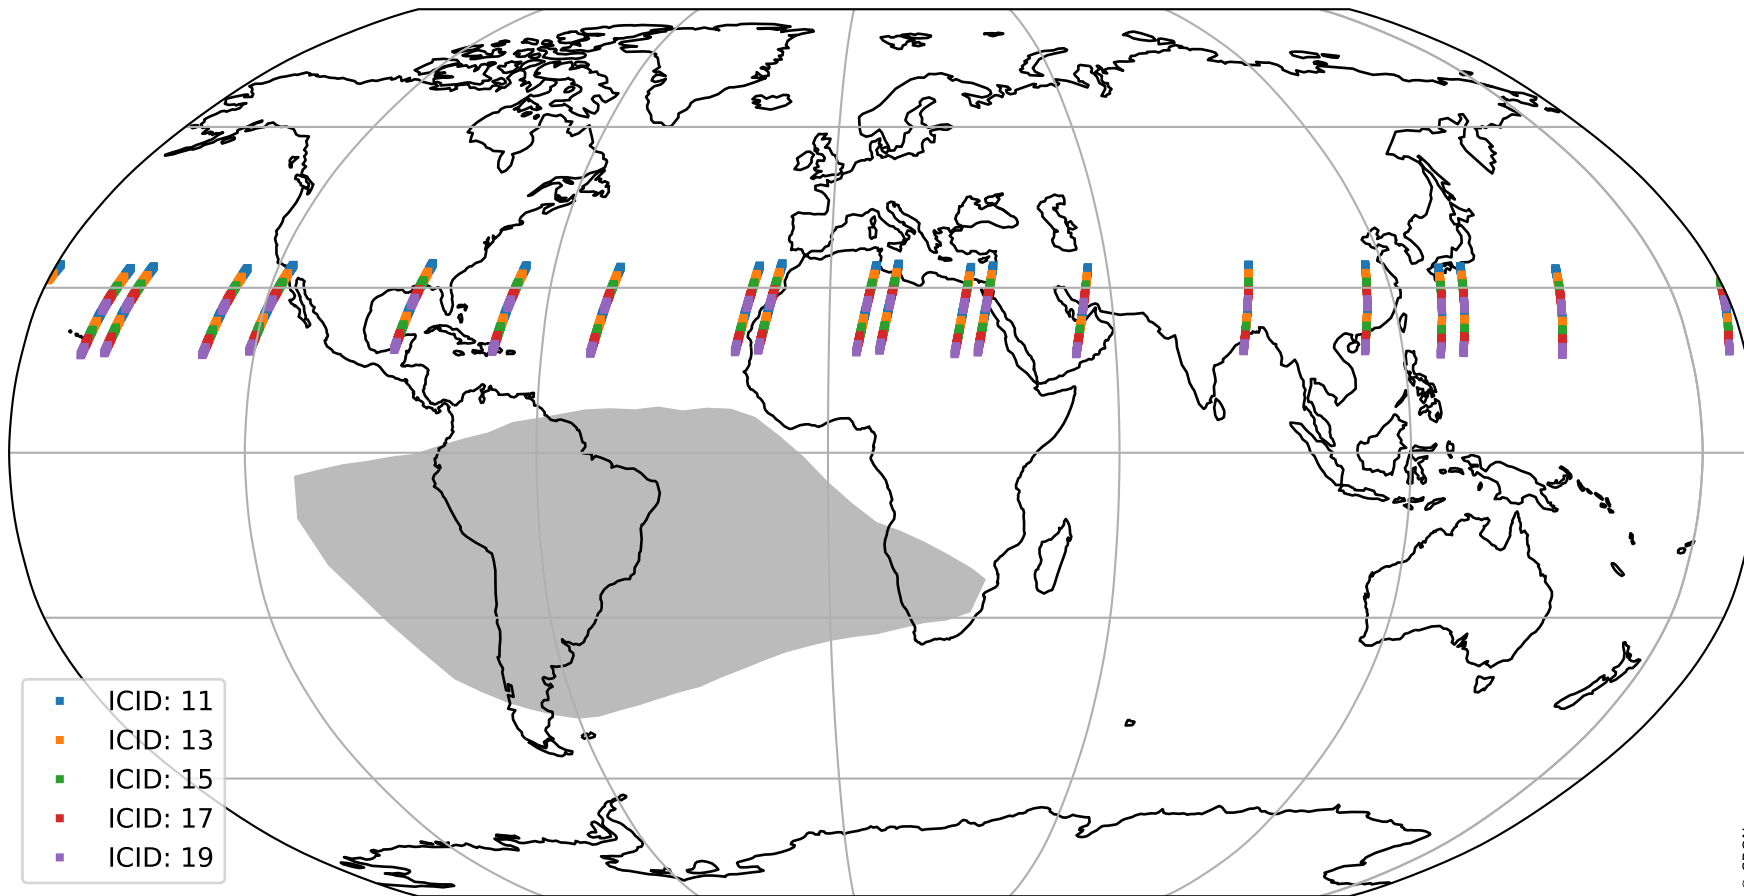

Tropomi SWIR offset (beta nominal)

orbits : 20 in [26272, 26317]
coverage : 2022-11-08 / 2022-11-11
median : 0.526 V
spread : 0.035905 V
created : 2023-08-22T11:17:03

value detector map

Tropomi SWIR offset (beta nominal)

orbits : 20 in [26272, 26317]
coverage : 2022-11-08 / 2022-11-11
median : 28.09 μV
spread : 14.379 μV
created : 2023-08-22T11:17:04

Tropomi SWIR offset (beta nominal)

orbits : 20 in [26272, 26317]
coverage : 2022-11-08 / 2022-11-11
median : -0.016368 mV
spread : 0.41043 mV
created : 2023-08-22T11:17:04

value compared with SWIR offset CKD

Tropomi SWIR offset (beta nominal) ground-tracks of Sentinel-5P

orbits : 20 in [26272, 26317]
coverage : 2022-11-08 / 2022-11-11
created : 2023-08-22T11:17:04

Tropomi SWIR offset (beta nominal)

orbits : [1867, 26317]
coverage : 2018-02-20 / 2022-11-11
created : 2023-08-22T11:17:05

trend of detector median & temperatures