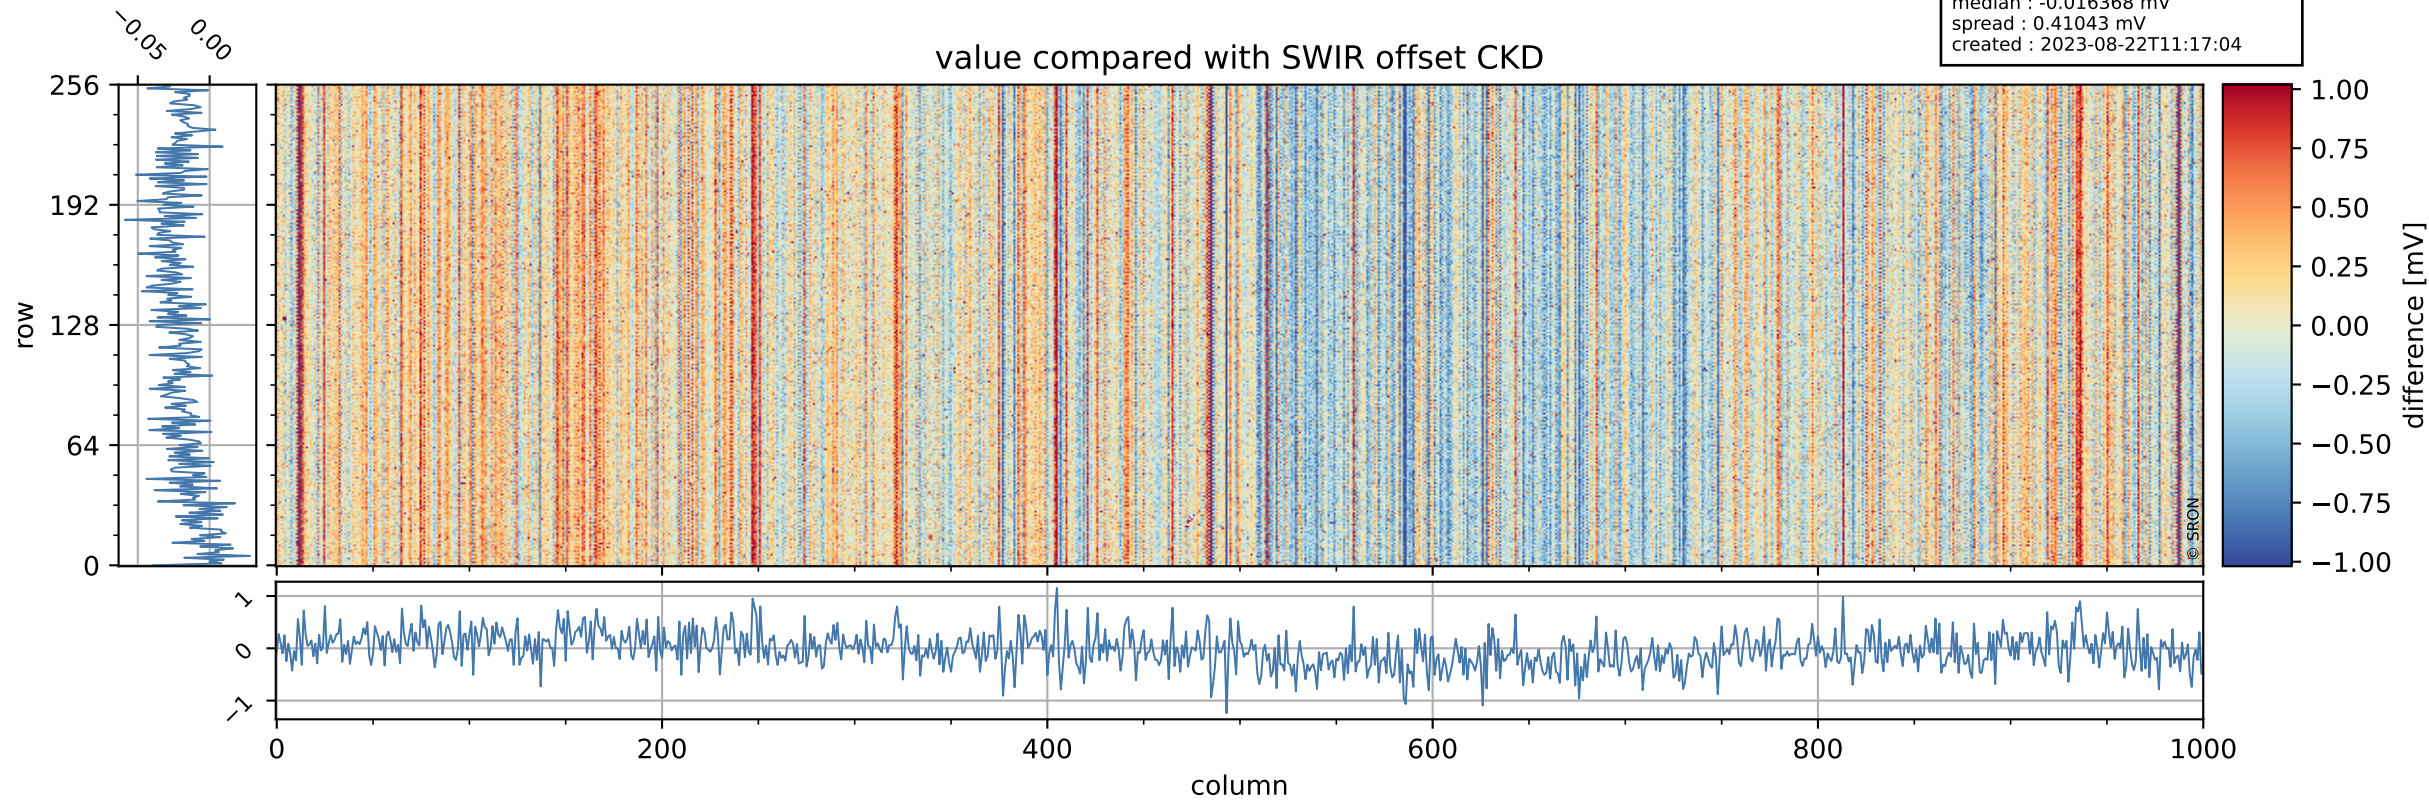

Tropomi SWIR offset (beta nominal)

orbits : 20 in [26272, 26317]
coverage : 2022-11-08 / 2022-11-11
median : 0.526 V
spread : 0.035905 V
created : 2023-08-22T11:17:03

value detector map

Tropomi SWIR offset (beta nominal)

orbits : 20 in [26272, 26317]
coverage : 2022-11-08 / 2022-11-11
median : 28.09 μV
spread : 14.379 μV
created : 2023-08-22T11:17:04

Tropomi SWIR offset (beta nominal)

orbits : 20 in [26272, 26317]
coverage : 2022-11-08 / 2022-11-11
median : -0.016368 mV
spread : 0.41043 mV
created : 2023-08-22T11:17:04

value compared with SWIR offset CKD

Tropomi SWIR offset (beta nominal) ground-tracks of Sentinel-5P

orbits : 20 in [26272, 26317]
coverage : 2022-11-08 / 2022-11-11
created : 2023-08-22T11:17:04

Tropomi SWIR offset (beta nominal)

orbits : [1867, 26317]
coverage : 2018-02-20 / 2022-11-11
created : 2023-08-22T11:17:05

trend of detector median & temperatures