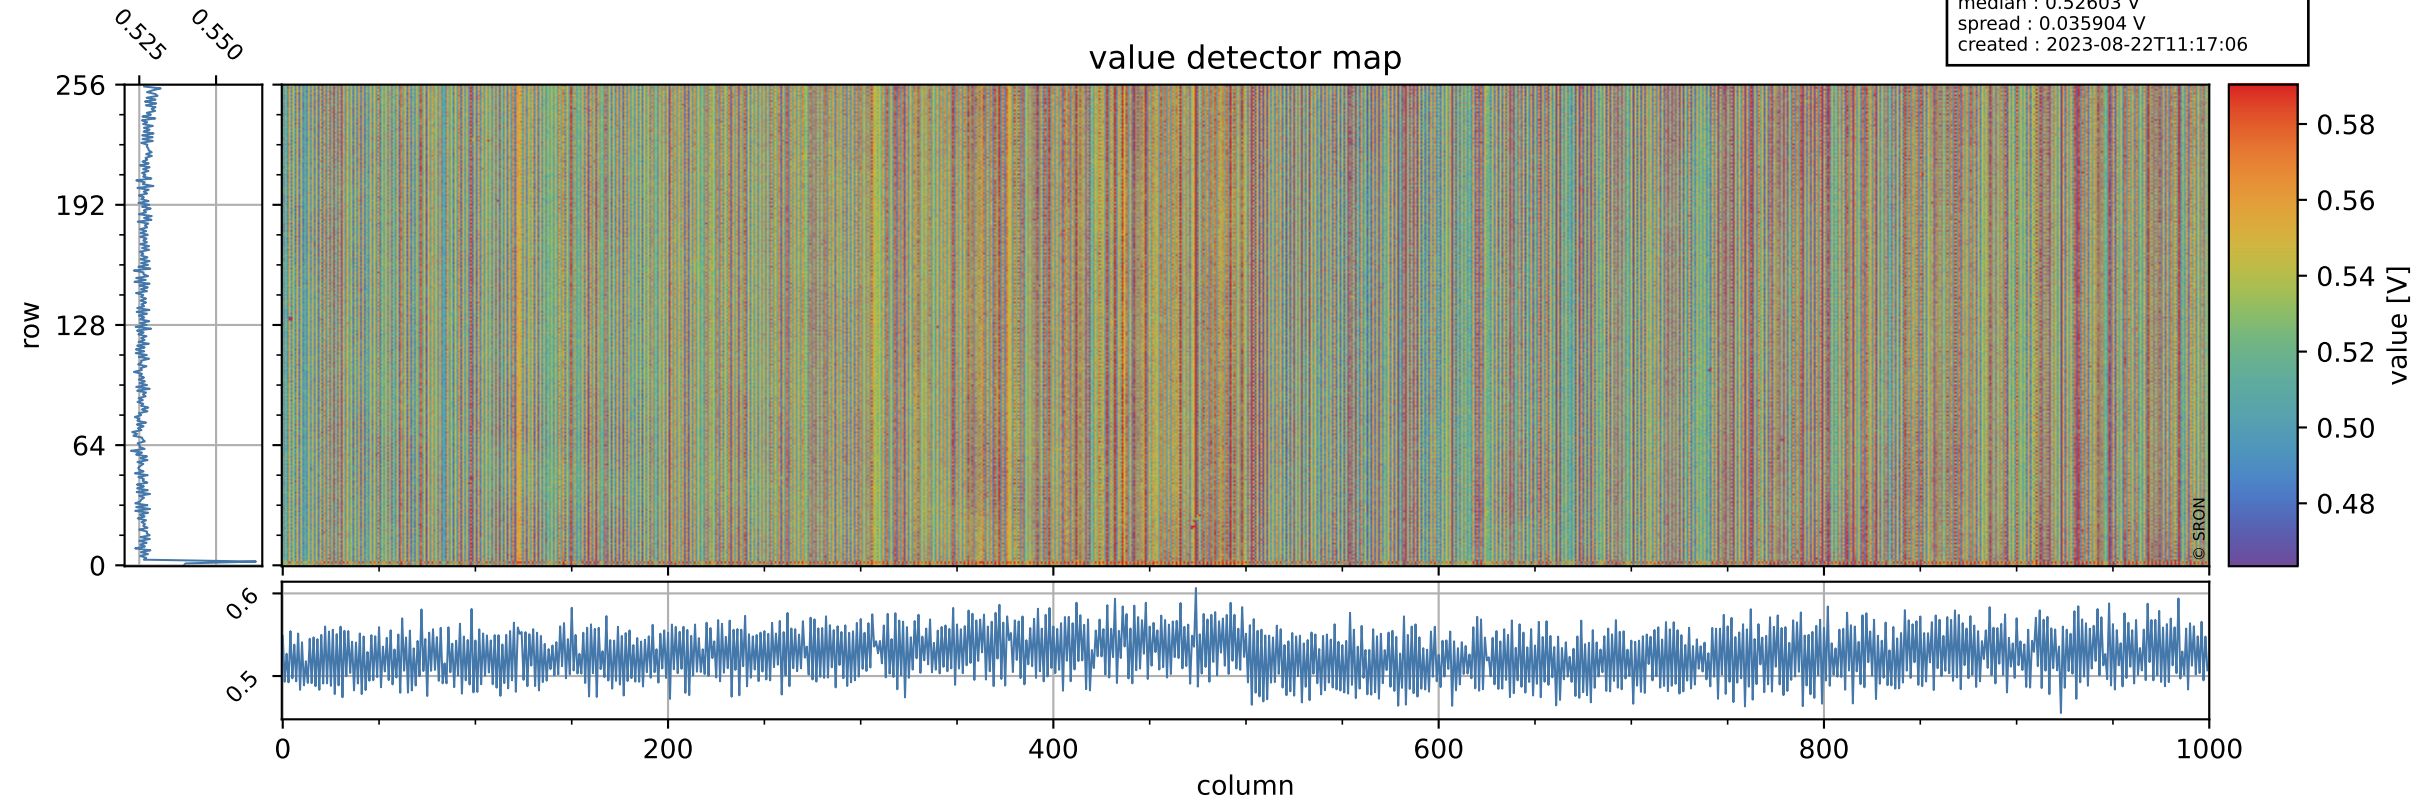

Tropomi SWIR offset (beta nominal)

orbits : 19 in [26317, 26362]
coverage : 2022-11-11 / 2022-11-14
median : 0.52603 V
spread : 0.035904 V
created : 2023-08-22T11:17:06

value detector map

Tropomi SWIR offset (beta nominal)

orbits : 19 in [26317, 26362]
coverage : 2022-11-11 / 2022-11-14
median : 28.99 μV
spread : 14.721 μV
created : 2023-08-22T11:17:06

Tropomi SWIR offset (beta nominal)

orbits : 19 in [26317, 26362]
coverage : 2022-11-11 / 2022-11-14
median : 0.010854 mV
spread : 0.40276 mV
created : 2023-08-22T11:17:06

value compared with SWIR offset CKD

Tropomi SWIR offset (beta nominal) ground-tracks of Sentinel-5P

orbits : 19 in [26317, 26362]
coverage : 2022-11-11 / 2022-11-14
created : 2023-08-22T11:17:06

Tropomi SWIR offset (beta nominal)

orbits : [1867, 26362]
coverage : 2018-02-20 / 2022-11-14
created : 2023-08-22T11:17:07

trend of detector median & temperatures