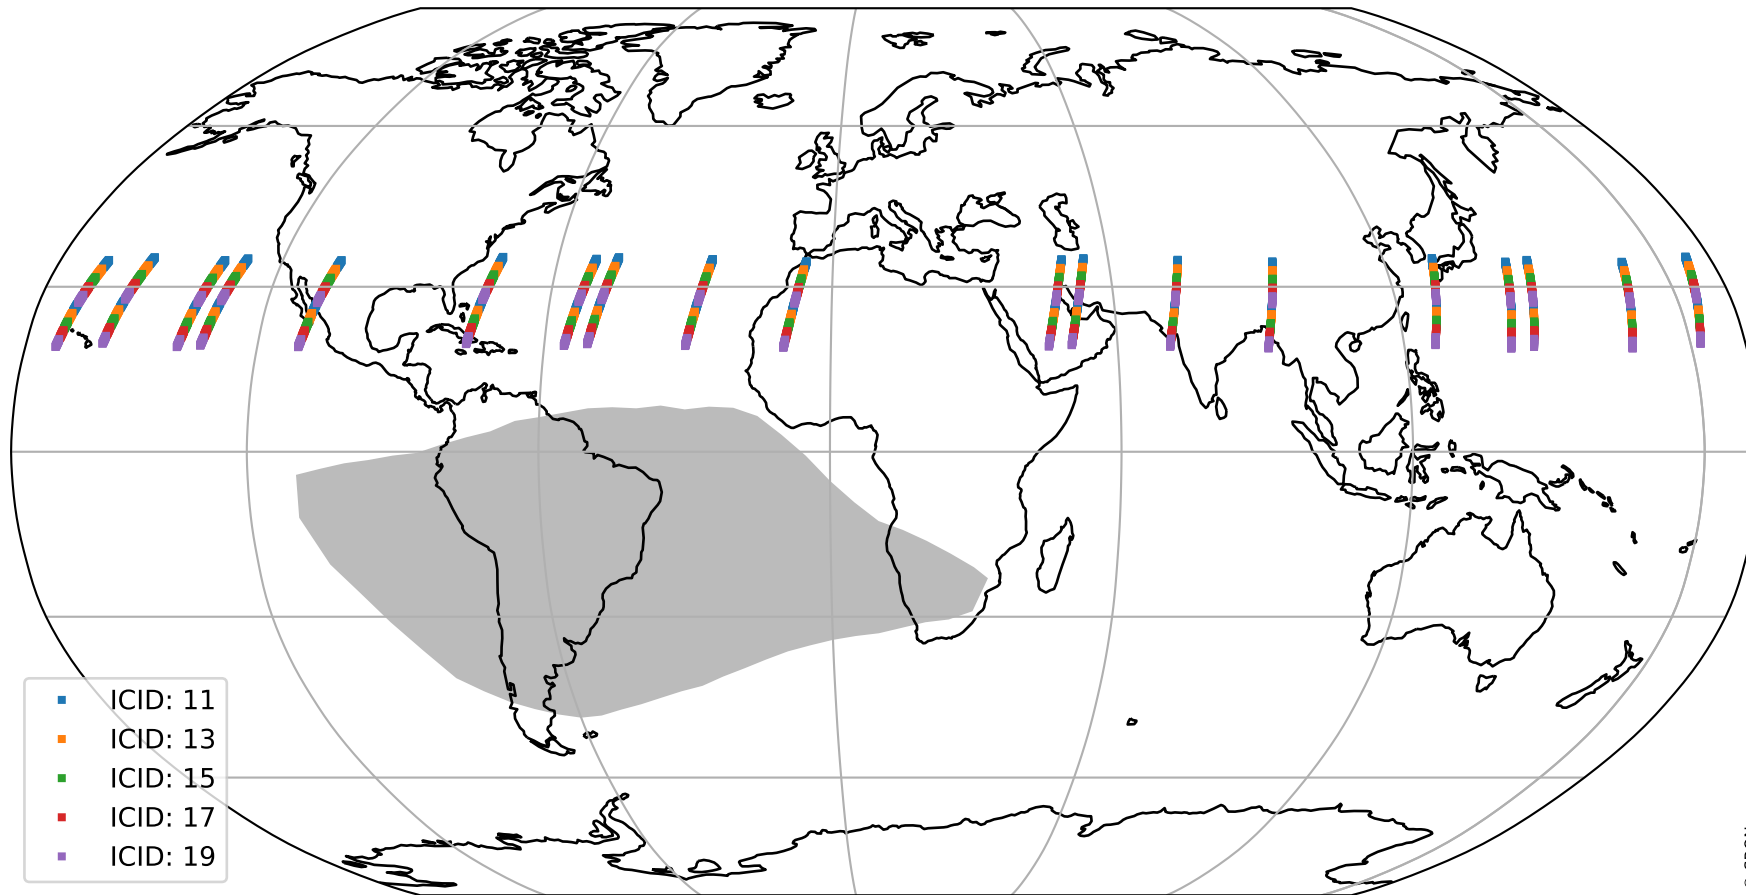

Tropomi SWIR offset (beta nominal)

orbits : 19 in [26317, 26362]
coverage : 2022-11-11 / 2022-11-14
median : 0.52603 V
spread : 0.035904 V
created : 2023-08-22T11:17:06

value detector map

Tropomi SWIR offset (beta nominal)

orbits : 19 in [26317, 26362]
coverage : 2022-11-11 / 2022-11-14
median : 28.99 μV
spread : 14.721 μV
created : 2023-08-22T11:17:06

Tropomi SWIR offset (beta nominal)

orbits : 19 in [26317, 26362]
coverage : 2022-11-11 / 2022-11-14
median : 0.010854 mV
spread : 0.40276 mV
created : 2023-08-22T11:17:06

value compared with SWIR offset CKD

Tropomi SWIR offset (beta nominal) ground-tracks of Sentinel-5P

orbits : 19 in [26317, 26362]
coverage : 2022-11-11 / 2022-11-14
created : 2023-08-22T11:17:06

Tropomi SWIR offset (beta nominal)

orbits : [1867, 26362]
coverage : 2018-02-20 / 2022-11-14
created : 2023-08-22T11:17:07

trend of detector median & temperatures