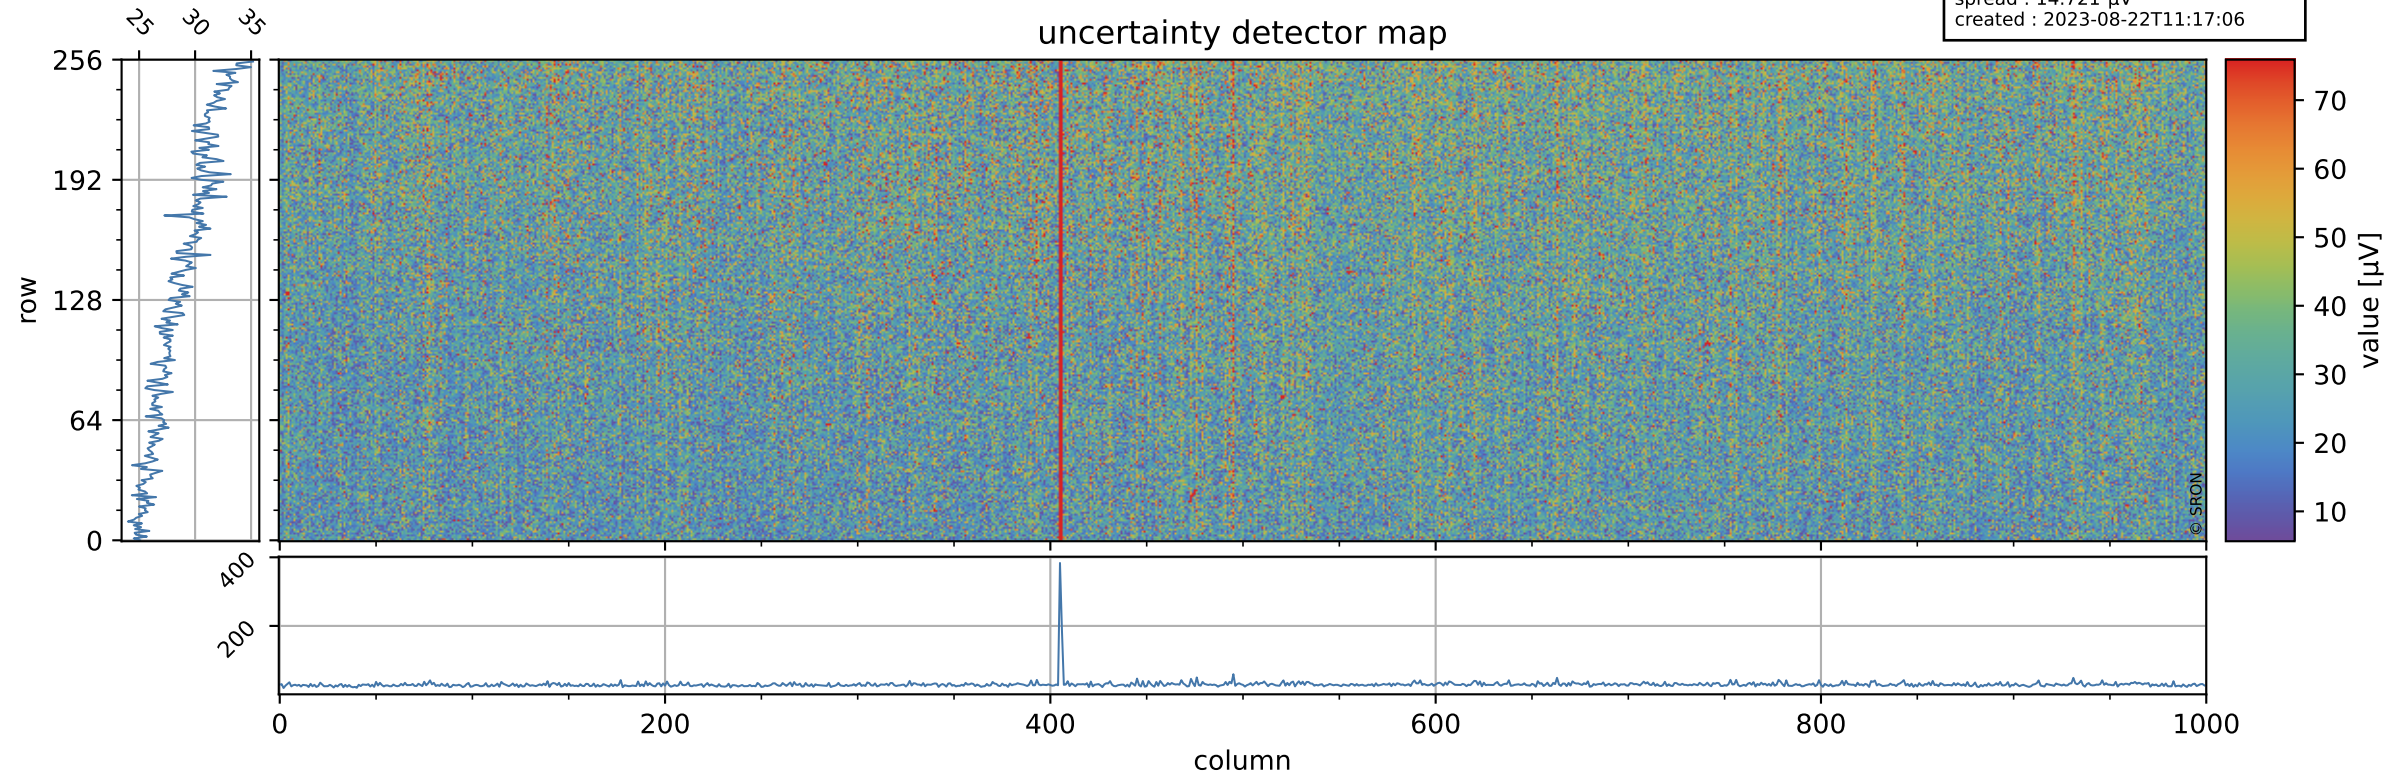

Tropomi SWIR offset (beta nominal)

orbits : 19 in [26317, 26362]
coverage : 2022-11-11 / 2022-11-14
median : 0.52603 V
spread : 0.035904 V
created : 2023-08-22T11:17:06

value detector map

Tropomi SWIR offset (beta nominal)

orbits : 19 in [26317, 26362]
coverage : 2022-11-11 / 2022-11-14
median : 28.99 μV
spread : 14.721 μV
created : 2023-08-22T11:17:06

Tropomi SWIR offset (beta nominal)

orbits : 19 in [26317, 26362]
coverage : 2022-11-11 / 2022-11-14
median : 0.010854 mV
spread : 0.40276 mV
created : 2023-08-22T11:17:06

value compared with SWIR offset CKD

Tropomi SWIR offset (beta nominal) ground-tracks of Sentinel-5P

orbits : 19 in [26317, 26362]
coverage : 2022-11-11 / 2022-11-14
created : 2023-08-22T11:17:06

Tropomi SWIR offset (beta nominal)

orbits : [1867, 26362]
coverage : 2018-02-20 / 2022-11-14
created : 2023-08-22T11:17:07

trend of detector median & temperatures