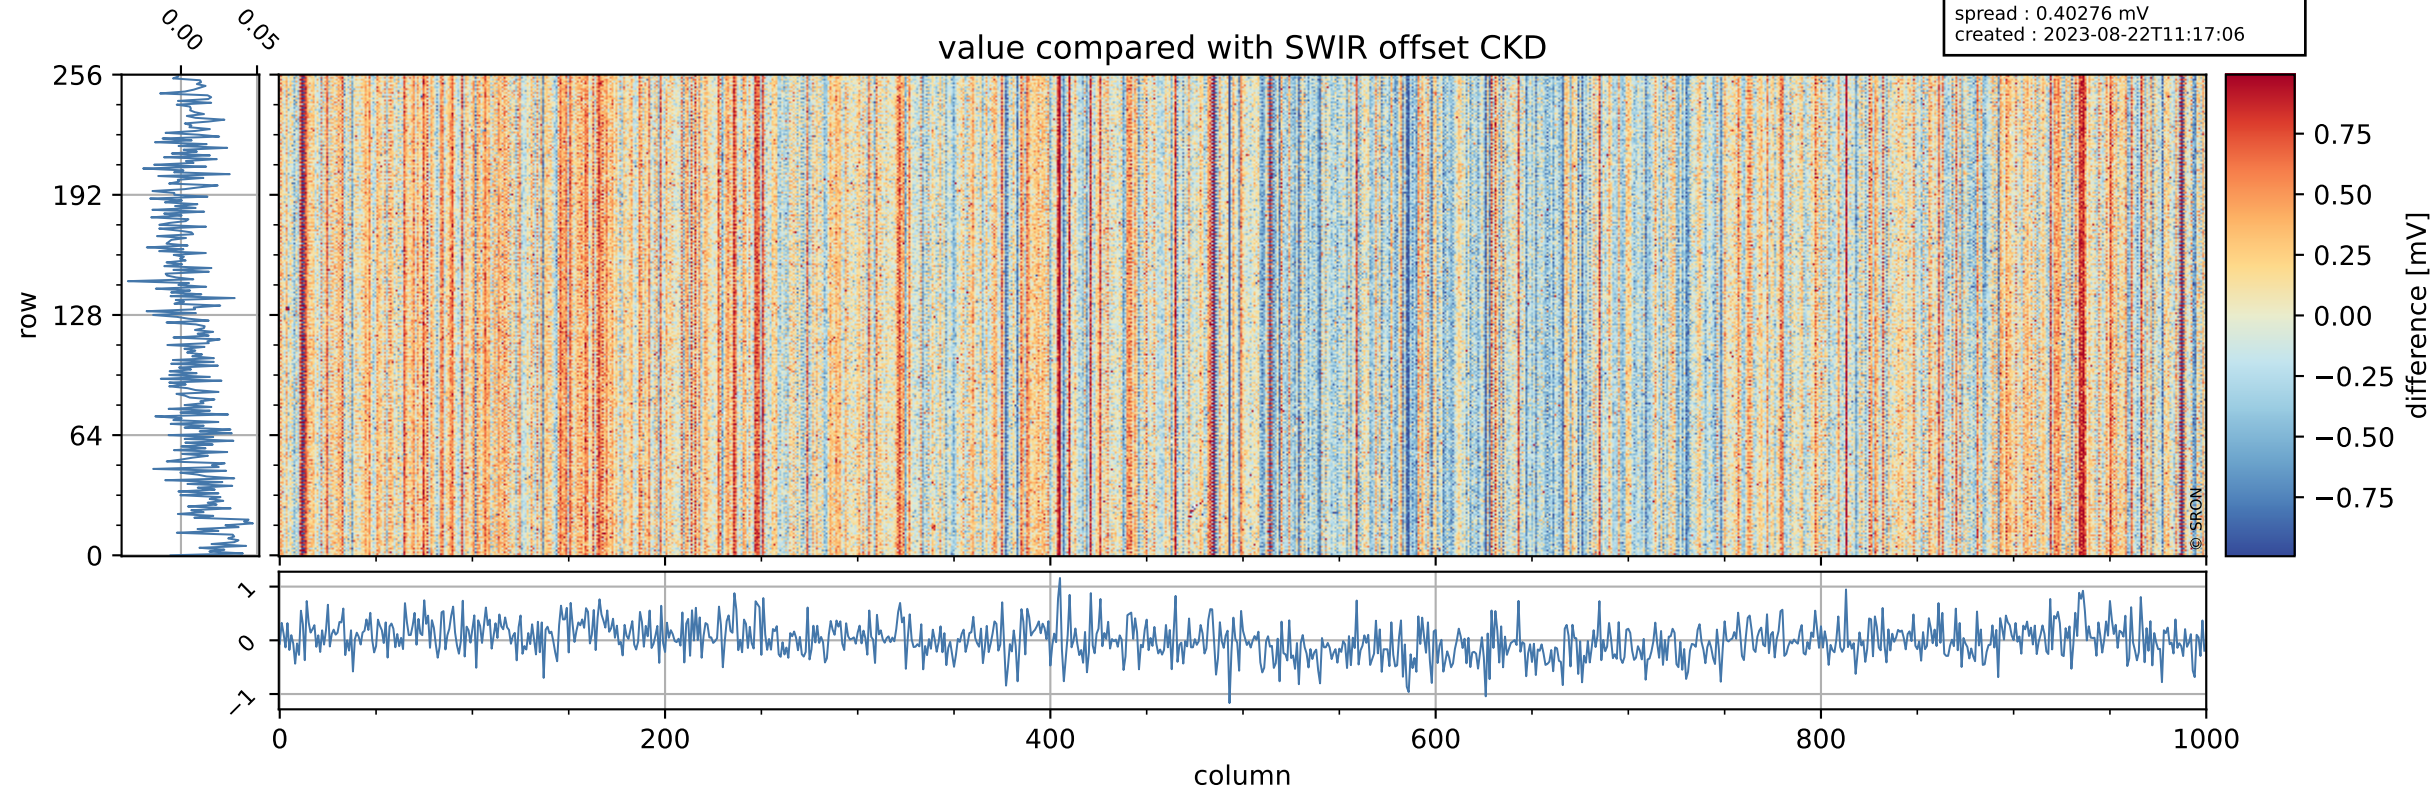

Tropomi SWIR offset (beta nominal)

orbits : 19 in [26317, 26362]
coverage : 2022-11-11 / 2022-11-14
median : 0.52603 V
spread : 0.035904 V
created : 2023-08-22T11:17:06

value detector map

Tropomi SWIR offset (beta nominal)

orbits : 19 in [26317, 26362]
coverage : 2022-11-11 / 2022-11-14
median : 28.99 μV
spread : 14.721 μV
created : 2023-08-22T11:17:06

Tropomi SWIR offset (beta nominal)

orbits : 19 in [26317, 26362]
coverage : 2022-11-11 / 2022-11-14
median : 0.010854 mV
spread : 0.40276 mV
created : 2023-08-22T11:17:06

value compared with SWIR offset CKD

Tropomi SWIR offset (beta nominal) ground-tracks of Sentinel-5P

orbits : 19 in [26317, 26362]
coverage : 2022-11-11 / 2022-11-14
created : 2023-08-22T11:17:06

Tropomi SWIR offset (beta nominal)

orbits : [1867, 26362]
coverage : 2018-02-20 / 2022-11-14
created : 2023-08-22T11:17:07

trend of detector median & temperatures