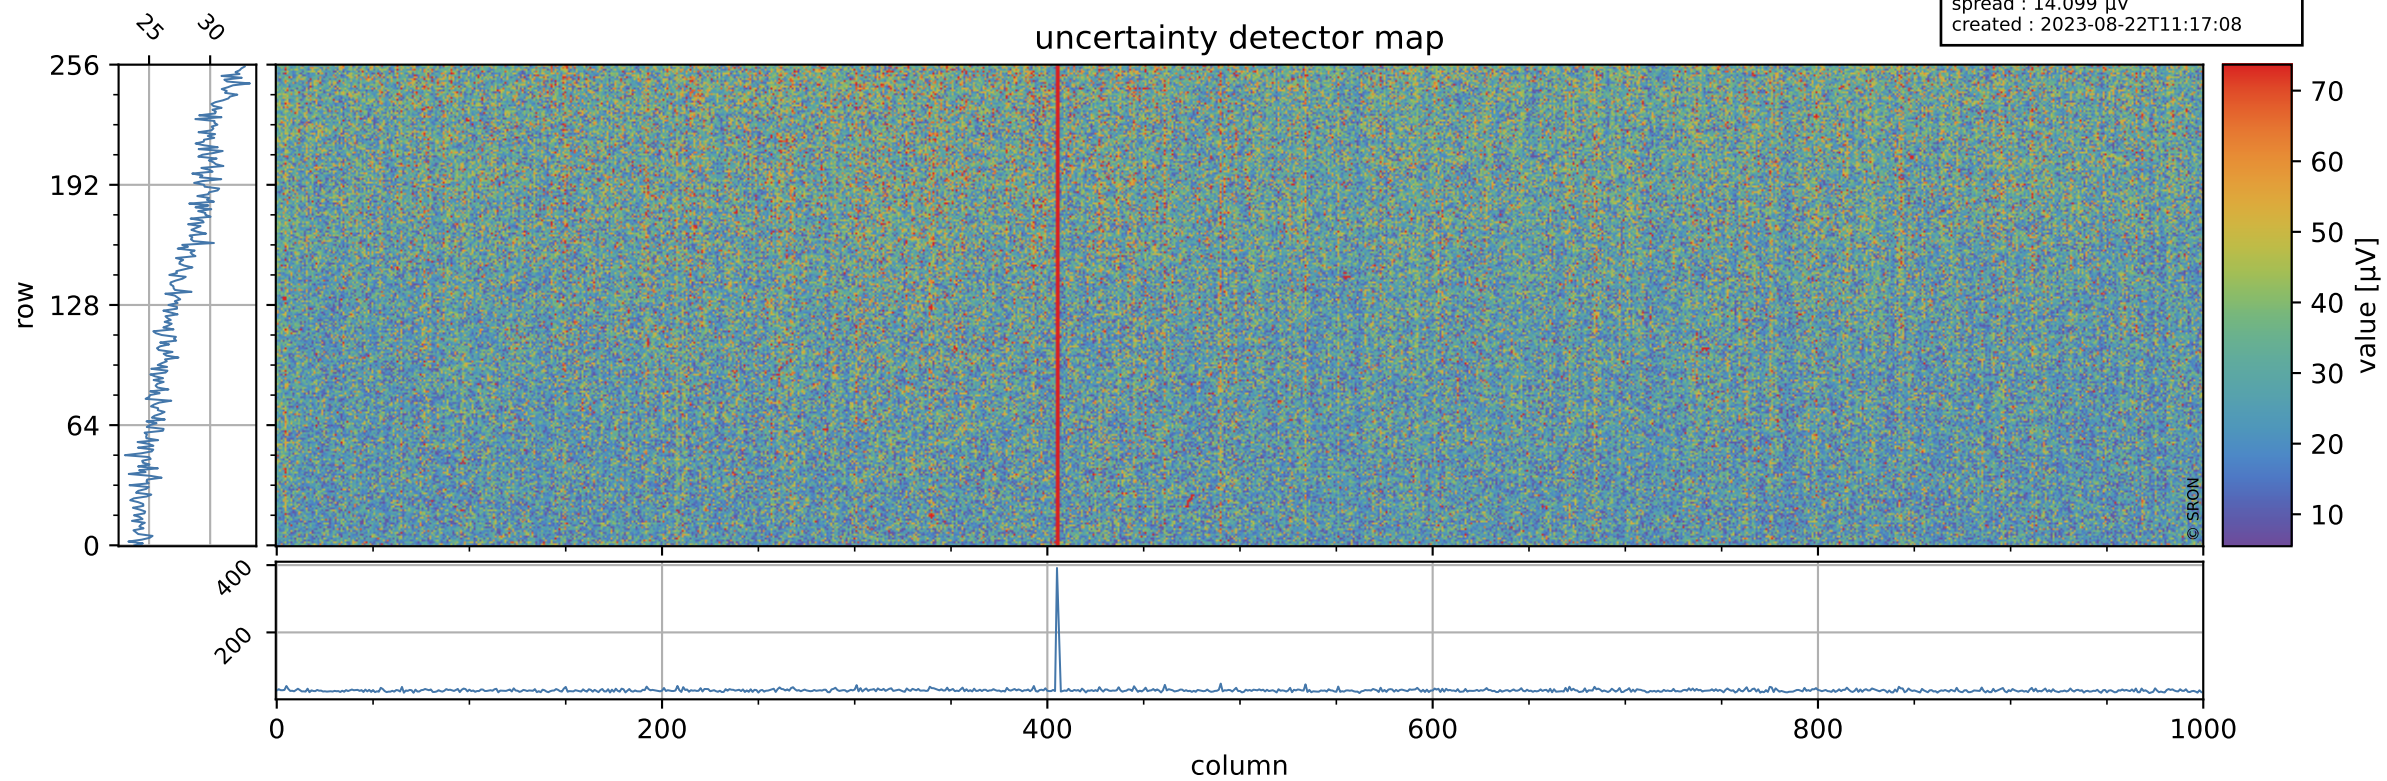

Tropomi SWIR offset (beta nominal)

orbits : 20 in [26362, 26407]
coverage : 2022-11-14 / 2022-11-17
median : 0.52601 V
spread : 0.035904 V
created : 2023-08-22T11:17:08

value detector map

Tropomi SWIR offset (beta nominal)

orbits : 20 in [26362, 26407]
coverage : 2022-11-14 / 2022-11-17
median : 27.738 μV
spread : 14.099 μV
created : 2023-08-22T11:17:08

Tropomi SWIR offset (beta nominal)

orbits : 20 in [26362, 26407]
coverage : 2022-11-14 / 2022-11-17
median : -0.00058281 mV
spread : 0.39871 mV
created : 2023-08-22T11:17:08

value compared with SWIR offset CKD

Tropomi SWIR offset (beta nominal) ground-tracks of Sentinel-5P

orbits : 20 in [26362, 26407]
coverage : 2022-11-14 / 2022-11-17
created : 2023-08-22T11:17:09

Tropomi SWIR offset (beta nominal)

orbits : [1867, 26407]
coverage : 2018-02-20 / 2022-11-17
created : 2023-08-22T11:17:09

trend of detector median & temperatures