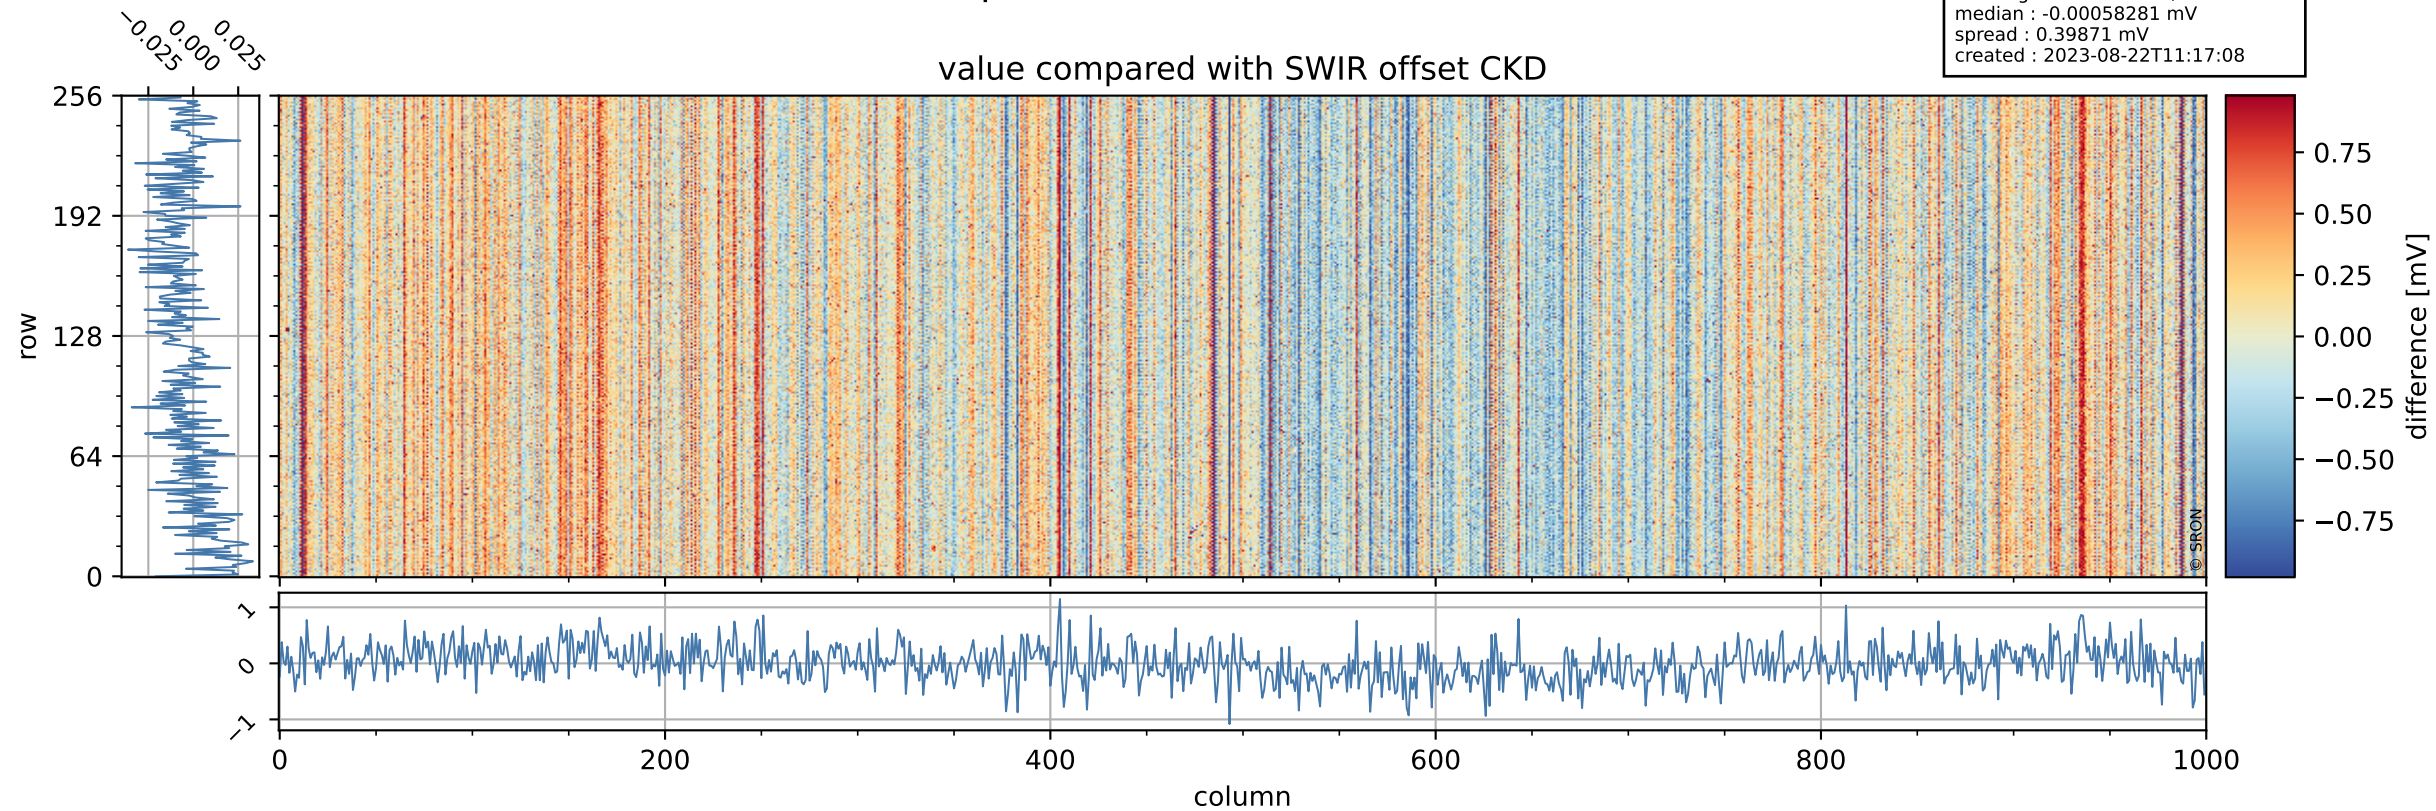

Tropomi SWIR offset (beta nominal)

orbits : 20 in [26362, 26407]
coverage : 2022-11-14 / 2022-11-17
median : 0.52601 V
spread : 0.035904 V
created : 2023-08-22T11:17:08

value detector map

Tropomi SWIR offset (beta nominal)

orbits : 20 in [26362, 26407]
coverage : 2022-11-14 / 2022-11-17
median : 27.738 μV
spread : 14.099 μV
created : 2023-08-22T11:17:08

Tropomi SWIR offset (beta nominal)

orbits : 20 in [26362, 26407]
coverage : 2022-11-14 / 2022-11-17
median : -0.00058281 mV
spread : 0.39871 mV
created : 2023-08-22T11:17:08

value compared with SWIR offset CKD

Tropomi SWIR offset (beta nominal) ground-tracks of Sentinel-5P

orbits : 20 in [26362, 26407]
coverage : 2022-11-14 / 2022-11-17
created : 2023-08-22T11:17:09

Tropomi SWIR offset (beta nominal)

orbits : [1867, 26407]
coverage : 2018-02-20 / 2022-11-17
created : 2023-08-22T11:17:09

trend of detector median & temperatures