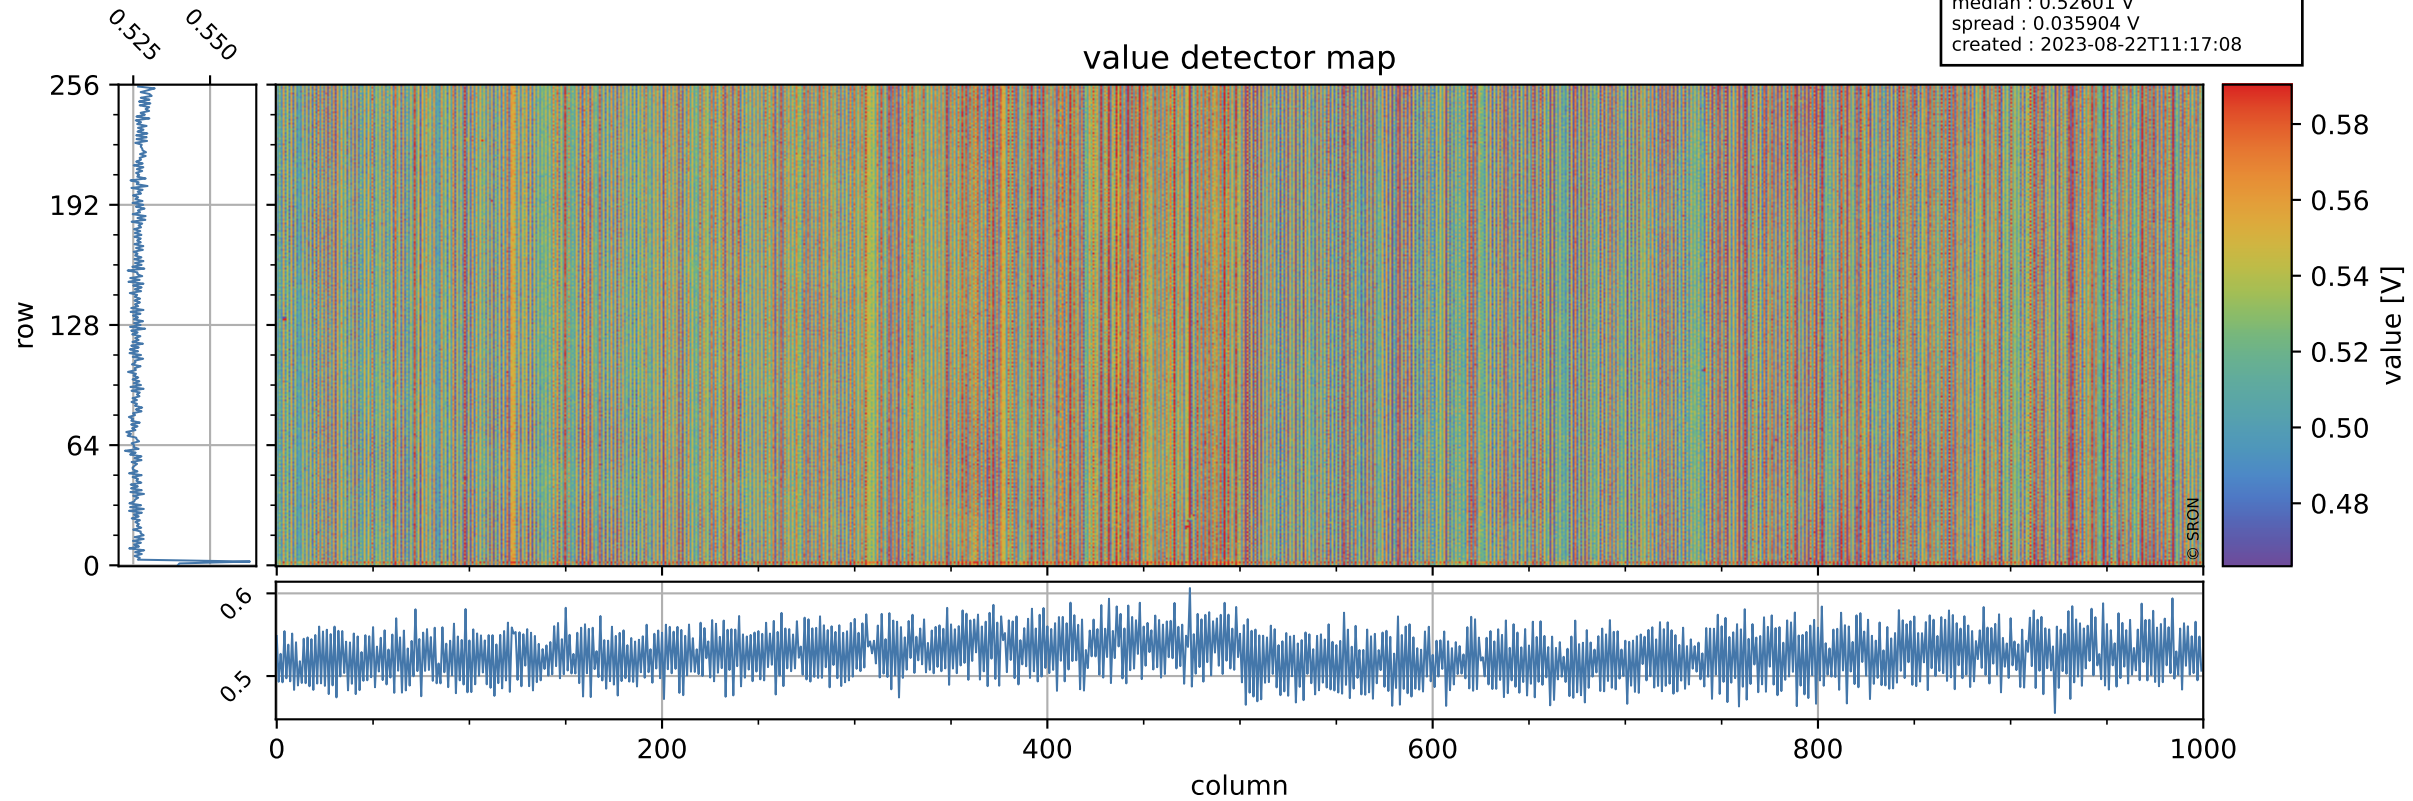

Tropomi SWIR offset (beta nominal)

orbits : 20 in [26362, 26407]
coverage : 2022-11-14 / 2022-11-17
median : 0.52601 V
spread : 0.035904 V
created : 2023-08-22T11:17:08

value detector map

Tropomi SWIR offset (beta nominal)

orbits : 20 in [26362, 26407]
coverage : 2022-11-14 / 2022-11-17
median : 27.738 μV
spread : 14.099 μV
created : 2023-08-22T11:17:08

Tropomi SWIR offset (beta nominal)

orbits : 20 in [26362, 26407]
coverage : 2022-11-14 / 2022-11-17
median : -0.00058281 mV
spread : 0.39871 mV
created : 2023-08-22T11:17:08

value compared with SWIR offset CKD

Tropomi SWIR offset (beta nominal) ground-tracks of Sentinel-5P

orbits : 20 in [26362, 26407]
coverage : 2022-11-14 / 2022-11-17
created : 2023-08-22T11:17:09

Tropomi SWIR offset (beta nominal)

orbits : [1867, 26407]
coverage : 2018-02-20 / 2022-11-17
created : 2023-08-22T11:17:09

trend of detector median & temperatures