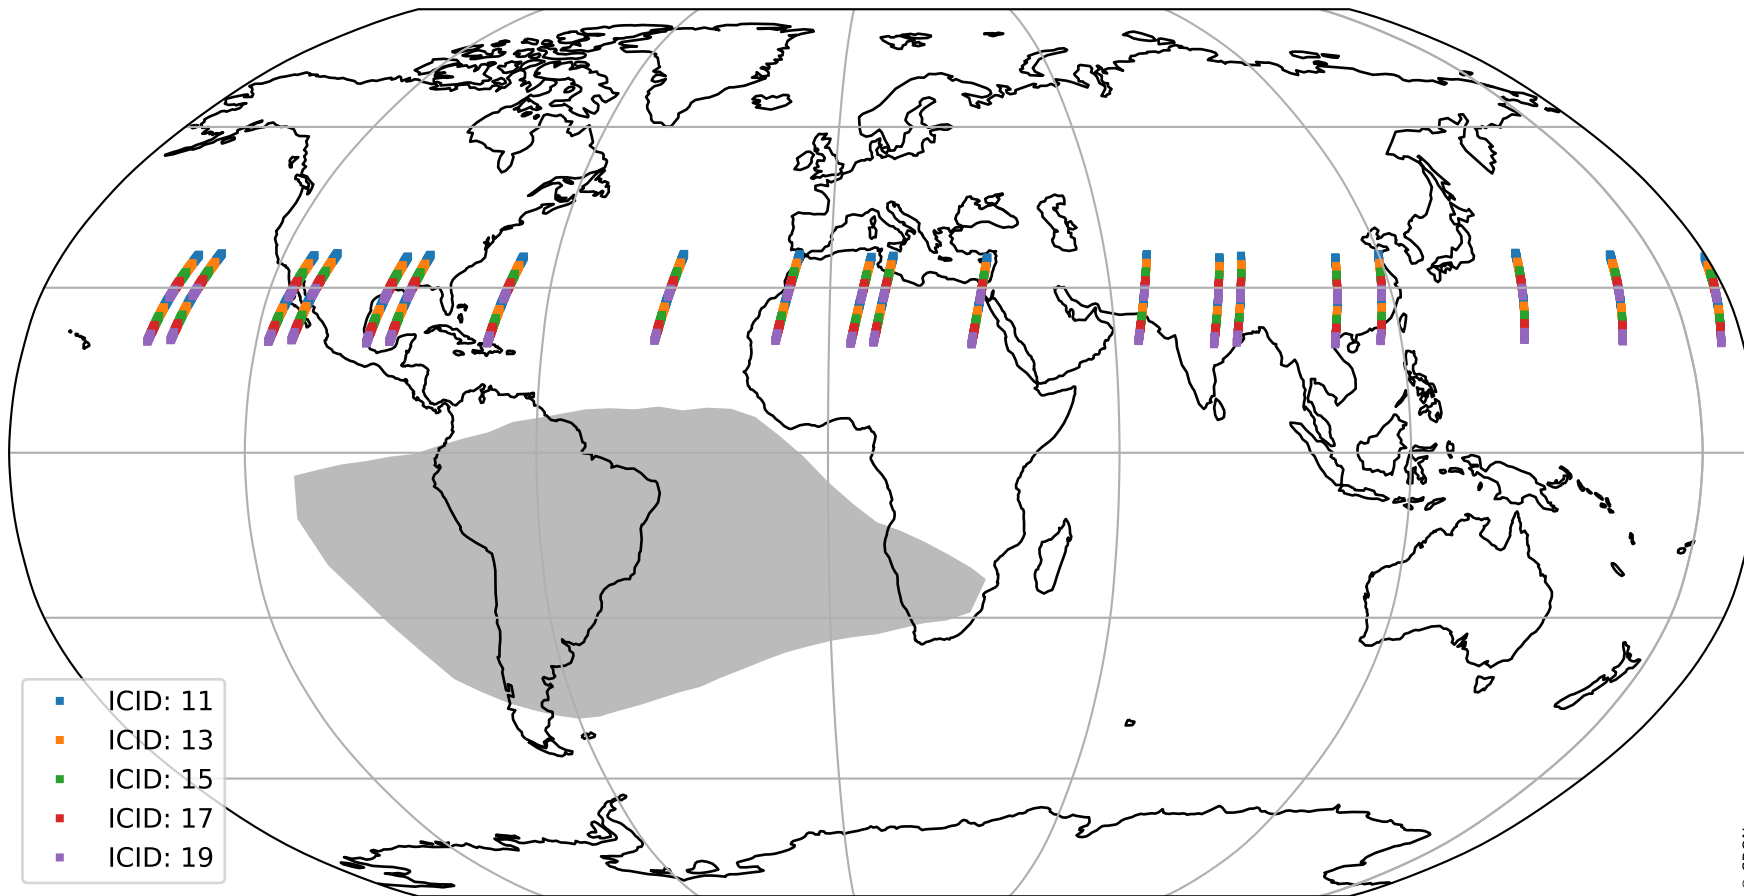

Tropomi SWIR offset (beta nominal)

orbits : 20 in [26362, 26407]
coverage : 2022-11-14 / 2022-11-17
median : 0.52601 V
spread : 0.035904 V
created : 2023-08-22T11:17:08

value detector map

Tropomi SWIR offset (beta nominal)

orbits : 20 in [26362, 26407]
coverage : 2022-11-14 / 2022-11-17
median : 27.738 μV
spread : 14.099 μV
created : 2023-08-22T11:17:08

Tropomi SWIR offset (beta nominal)

orbits : 20 in [26362, 26407]
coverage : 2022-11-14 / 2022-11-17
median : -0.00058281 mV
spread : 0.39871 mV
created : 2023-08-22T11:17:08

value compared with SWIR offset CKD

Tropomi SWIR offset (beta nominal) ground-tracks of Sentinel-5P

orbits : 20 in [26362, 26407]
coverage : 2022-11-14 / 2022-11-17
created : 2023-08-22T11:17:09

Tropomi SWIR offset (beta nominal)

orbits : [1867, 26407]
coverage : 2018-02-20 / 2022-11-17
created : 2023-08-22T11:17:09

trend of detector median & temperatures