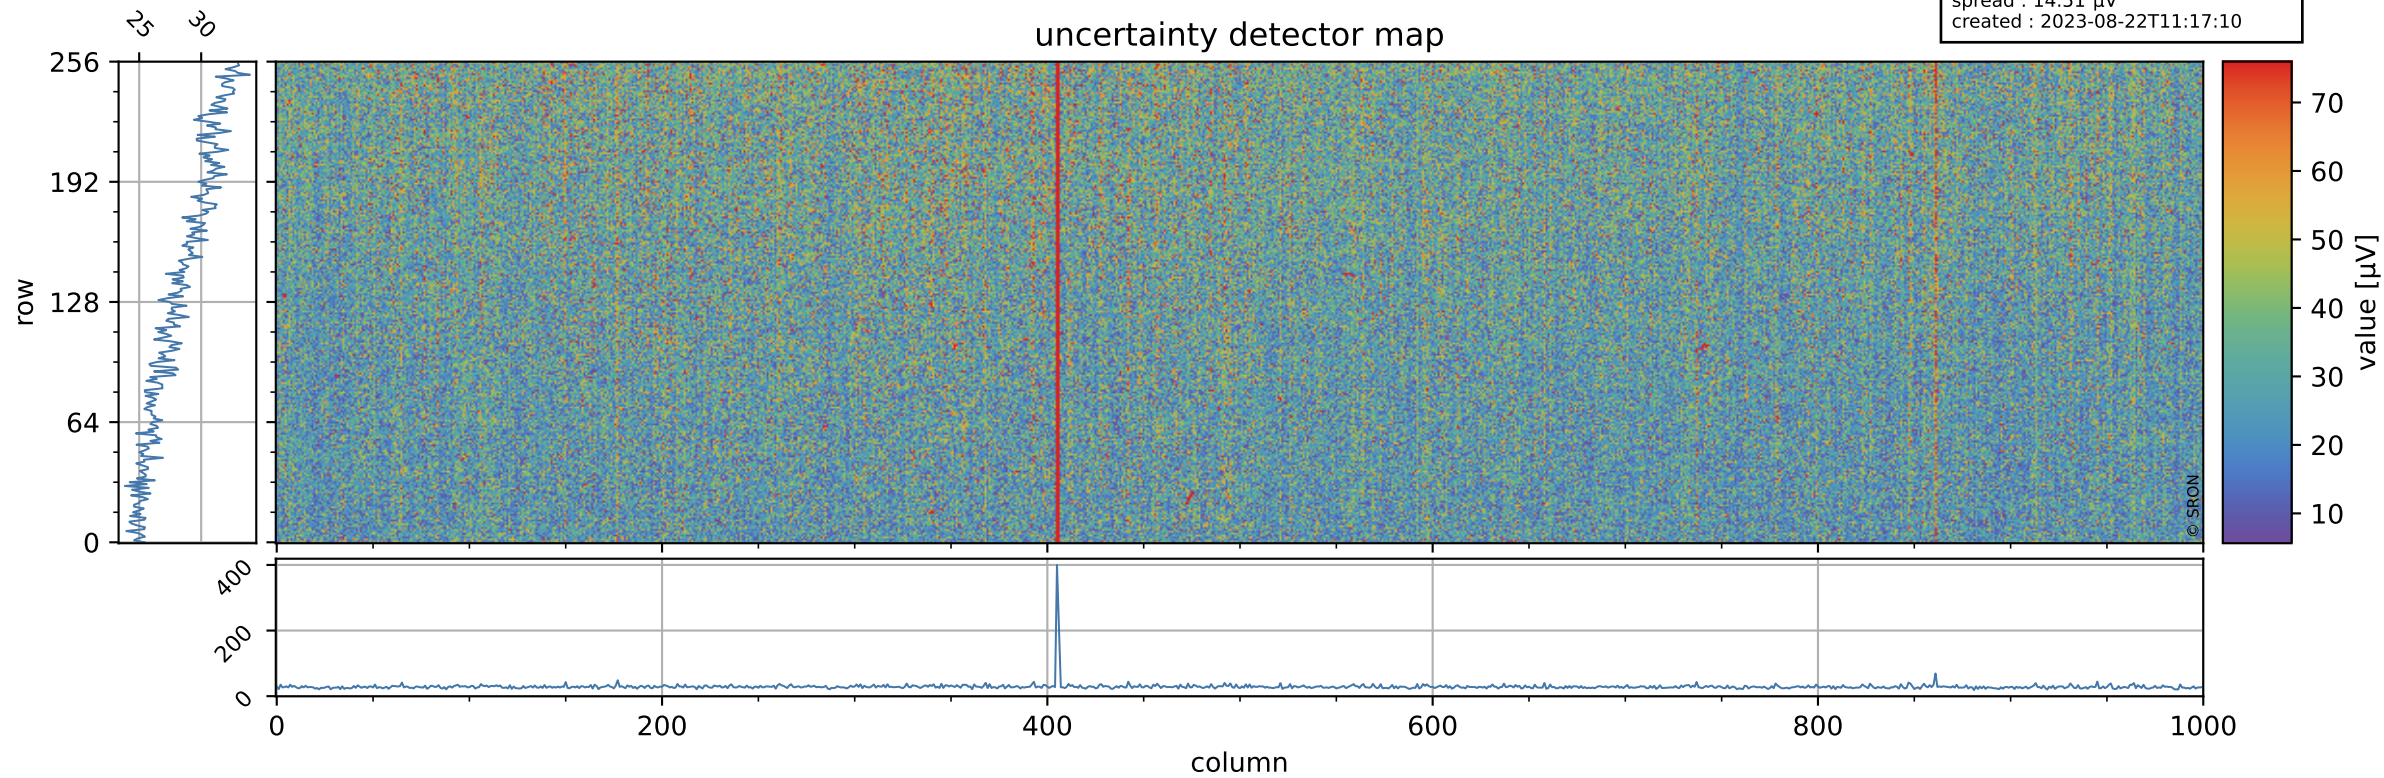

Tropomi SWIR offset (beta nominal)

orbits : 18 in [26407, 26452]
coverage : 2022-11-17 / 2022-11-20
median : 0.52598 V
spread : 0.035905 V
created : 2023-08-22T11:17:10

value detector map

Tropomi SWIR offset (beta nominal)

orbits : 18 in [26407, 26452]
coverage : 2022-11-17 / 2022-11-20
median : 28.541 μV
spread : 14.51 μV
created : 2023-08-22T11:17:10

Tropomi SWIR offset (beta nominal)

orbits : 18 in [26407, 26452]
coverage : 2022-11-17 / 2022-11-20
median : -0.029243 mV
spread : 0.40647 mV
created : 2023-08-22T11:17:11

value compared with SWIR offset CKD

Tropomi SWIR offset (beta nominal) ground-tracks of Sentinel-5P

orbits : 18 in [26407, 26452]
coverage : 2022-11-17 / 2022-11-20
created : 2023-08-22T11:17:11

Tropomi SWIR offset (beta nominal)

orbits : [1867, 26452]
coverage : 2018-02-20 / 2022-11-20
created : 2023-08-22T11:17:11

trend of detector median & temperatures