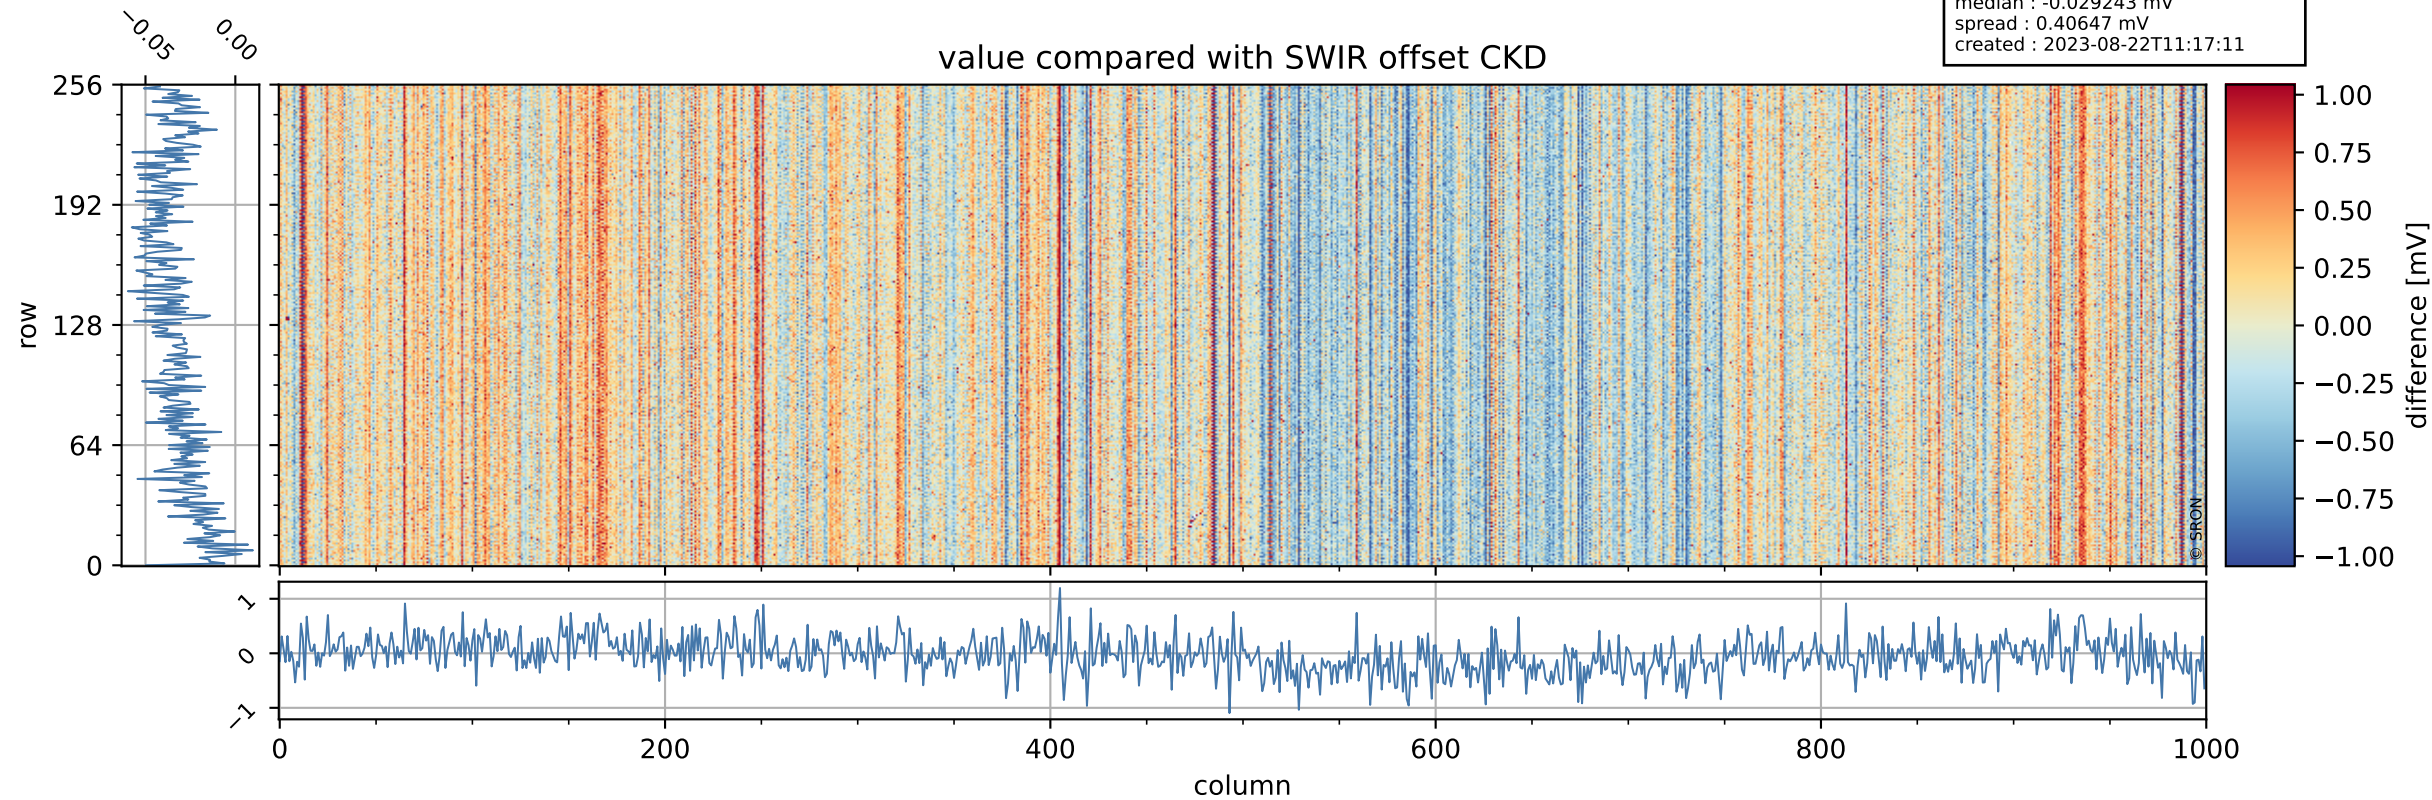

Tropomi SWIR offset (beta nominal)

orbits : 18 in [26407, 26452]
coverage : 2022-11-17 / 2022-11-20
median : 0.52598 V
spread : 0.035905 V
created : 2023-08-22T11:17:10

value detector map

Tropomi SWIR offset (beta nominal)

orbits : 18 in [26407, 26452]
coverage : 2022-11-17 / 2022-11-20
median : 28.541 μV
spread : 14.51 μV
created : 2023-08-22T11:17:10

Tropomi SWIR offset (beta nominal)

orbits : 18 in [26407, 26452]
coverage : 2022-11-17 / 2022-11-20
median : -0.029243 mV
spread : 0.40647 mV
created : 2023-08-22T11:17:11

value compared with SWIR offset CKD

Tropomi SWIR offset (beta nominal) ground-tracks of Sentinel-5P

orbits : 18 in [26407, 26452]
coverage : 2022-11-17 / 2022-11-20
created : 2023-08-22T11:17:11

Tropomi SWIR offset (beta nominal)

orbits : [1867, 26452]
coverage : 2018-02-20 / 2022-11-20
created : 2023-08-22T11:17:11

trend of detector median & temperatures