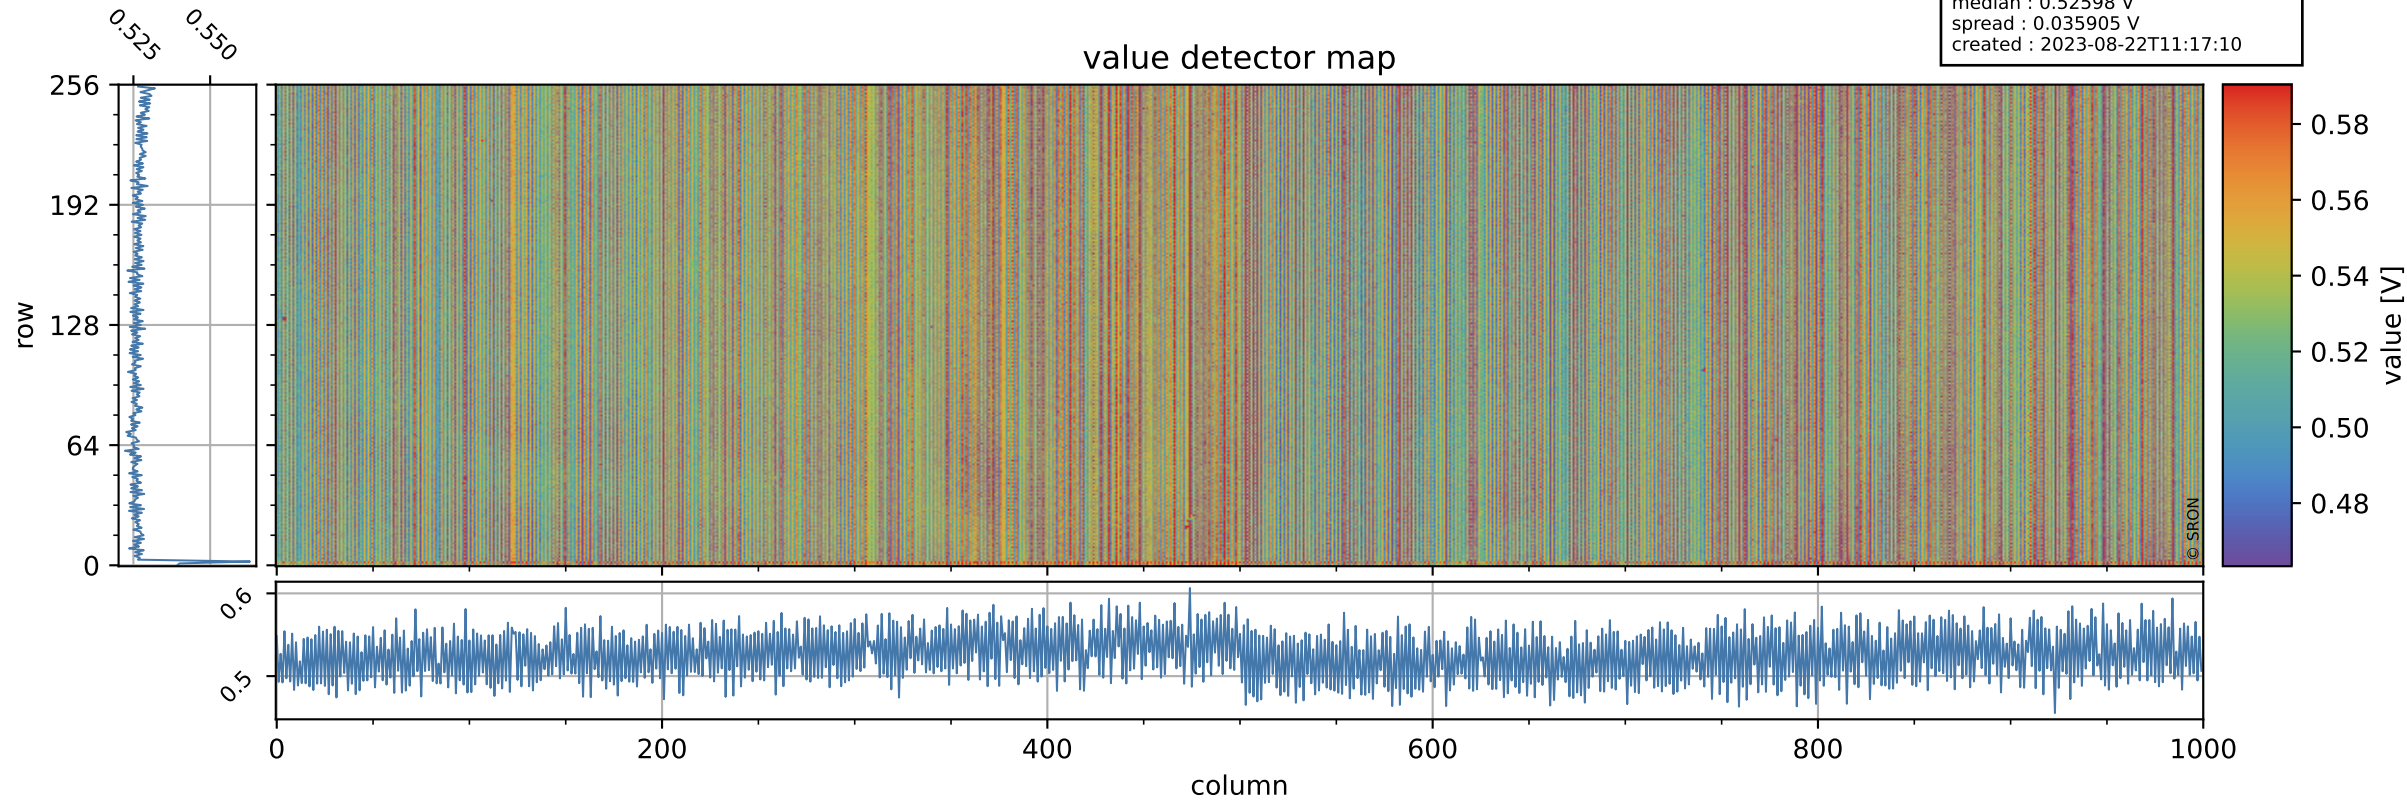

Tropomi SWIR offset (beta nominal)

orbits : 18 in [26407, 26452]
coverage : 2022-11-17 / 2022-11-20
median : 0.52598 V
spread : 0.035905 V
created : 2023-08-22T11:17:10

value detector map

Tropomi SWIR offset (beta nominal)

orbits : 18 in [26407, 26452]
coverage : 2022-11-17 / 2022-11-20
median : 28.541 μV
spread : 14.51 μV
created : 2023-08-22T11:17:10

Tropomi SWIR offset (beta nominal)

orbits : 18 in [26407, 26452]
coverage : 2022-11-17 / 2022-11-20
median : -0.029243 mV
spread : 0.40647 mV
created : 2023-08-22T11:17:11

value compared with SWIR offset CKD

Tropomi SWIR offset (beta nominal) ground-tracks of Sentinel-5P

orbits : 18 in [26407, 26452]
coverage : 2022-11-17 / 2022-11-20
created : 2023-08-22T11:17:11

Tropomi SWIR offset (beta nominal)

orbits : [1867, 26452]
coverage : 2018-02-20 / 2022-11-20
created : 2023-08-22T11:17:11

trend of detector median & temperatures