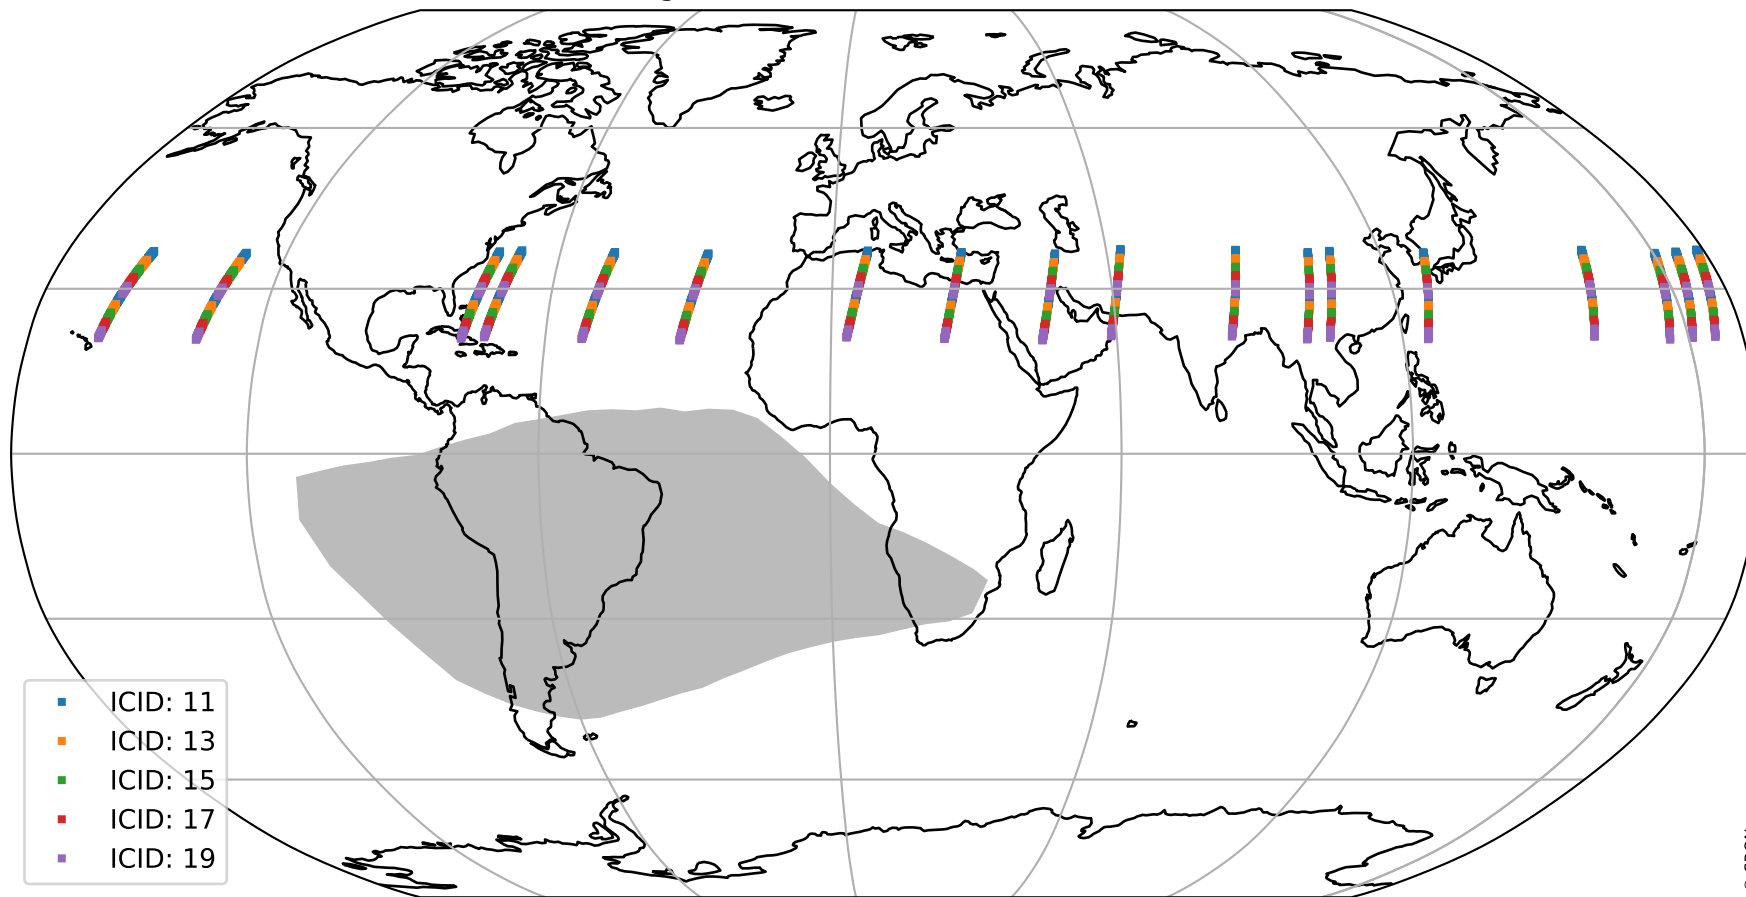

Tropomi SWIR offset (beta nominal)

orbits : 18 in [26407, 26452]
coverage : 2022-11-17 / 2022-11-20
median : 0.52598 V
spread : 0.035905 V
created : 2023-08-22T11:17:10

value detector map

Tropomi SWIR offset (beta nominal)

orbits : 18 in [26407, 26452]
coverage : 2022-11-17 / 2022-11-20
median : 28.541 μV
spread : 14.51 μV
created : 2023-08-22T11:17:10

Tropomi SWIR offset (beta nominal)

orbits : 18 in [26407, 26452]
coverage : 2022-11-17 / 2022-11-20
median : -0.029243 mV
spread : 0.40647 mV
created : 2023-08-22T11:17:11

value compared with SWIR offset CKD

Tropomi SWIR offset (beta nominal) ground-tracks of Sentinel-5P

orbits : 18 in [26407, 26452]
coverage : 2022-11-17 / 2022-11-20
created : 2023-08-22T11:17:11

Tropomi SWIR offset (beta nominal)

orbits : [1867, 26452]
coverage : 2018-02-20 / 2022-11-20
created : 2023-08-22T11:17:11

trend of detector median & temperatures