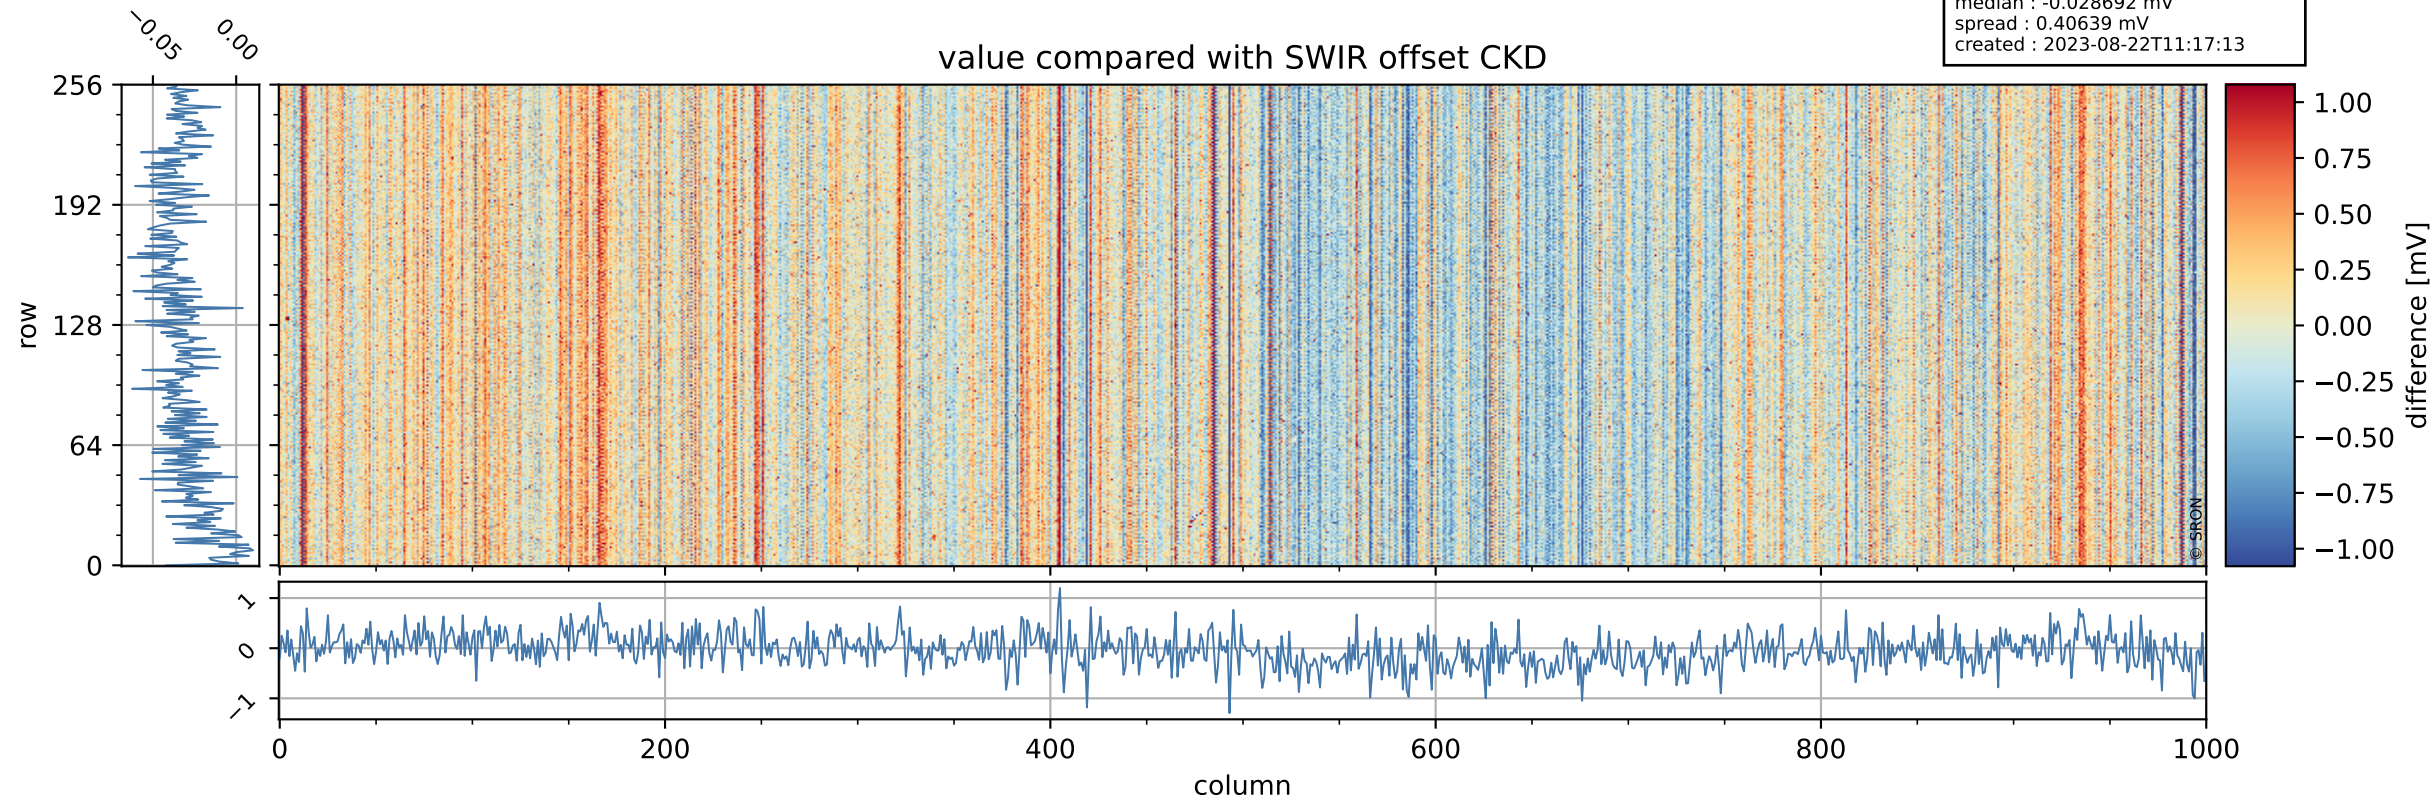

Tropomi SWIR offset (beta nominal)

orbits : 20 in [26452, 26497]
coverage : 2022-11-21 / 2022-11-24
median : 0.52598 V
spread : 0.035907 V
created : 2023-08-22T11:17:12

value detector map

Tropomi SWIR offset (beta nominal)

orbits : 20 in [26452, 26497]
coverage : 2022-11-21 / 2022-11-24
median : 28.626 μV
spread : 14.536 μV
created : 2023-08-22T11:17:12

Tropomi SWIR offset (beta nominal)

orbits : 20 in [26452, 26497]
coverage : 2022-11-21 / 2022-11-24
median : -0.028692 mV
spread : 0.40639 mV
created : 2023-08-22T11:17:13

value compared with SWIR offset CKD

Tropomi SWIR offset (beta nominal) ground-tracks of Sentinel-5P

orbits : 20 in [26452, 26497]
coverage : 2022-11-21 / 2022-11-24
created : 2023-08-22T11:17:13

Tropomi SWIR offset (beta nominal)

orbits : [1867, 26497]
coverage : 2018-02-20 / 2022-11-24
created : 2023-08-22T11:17:13

trend of detector median & temperatures