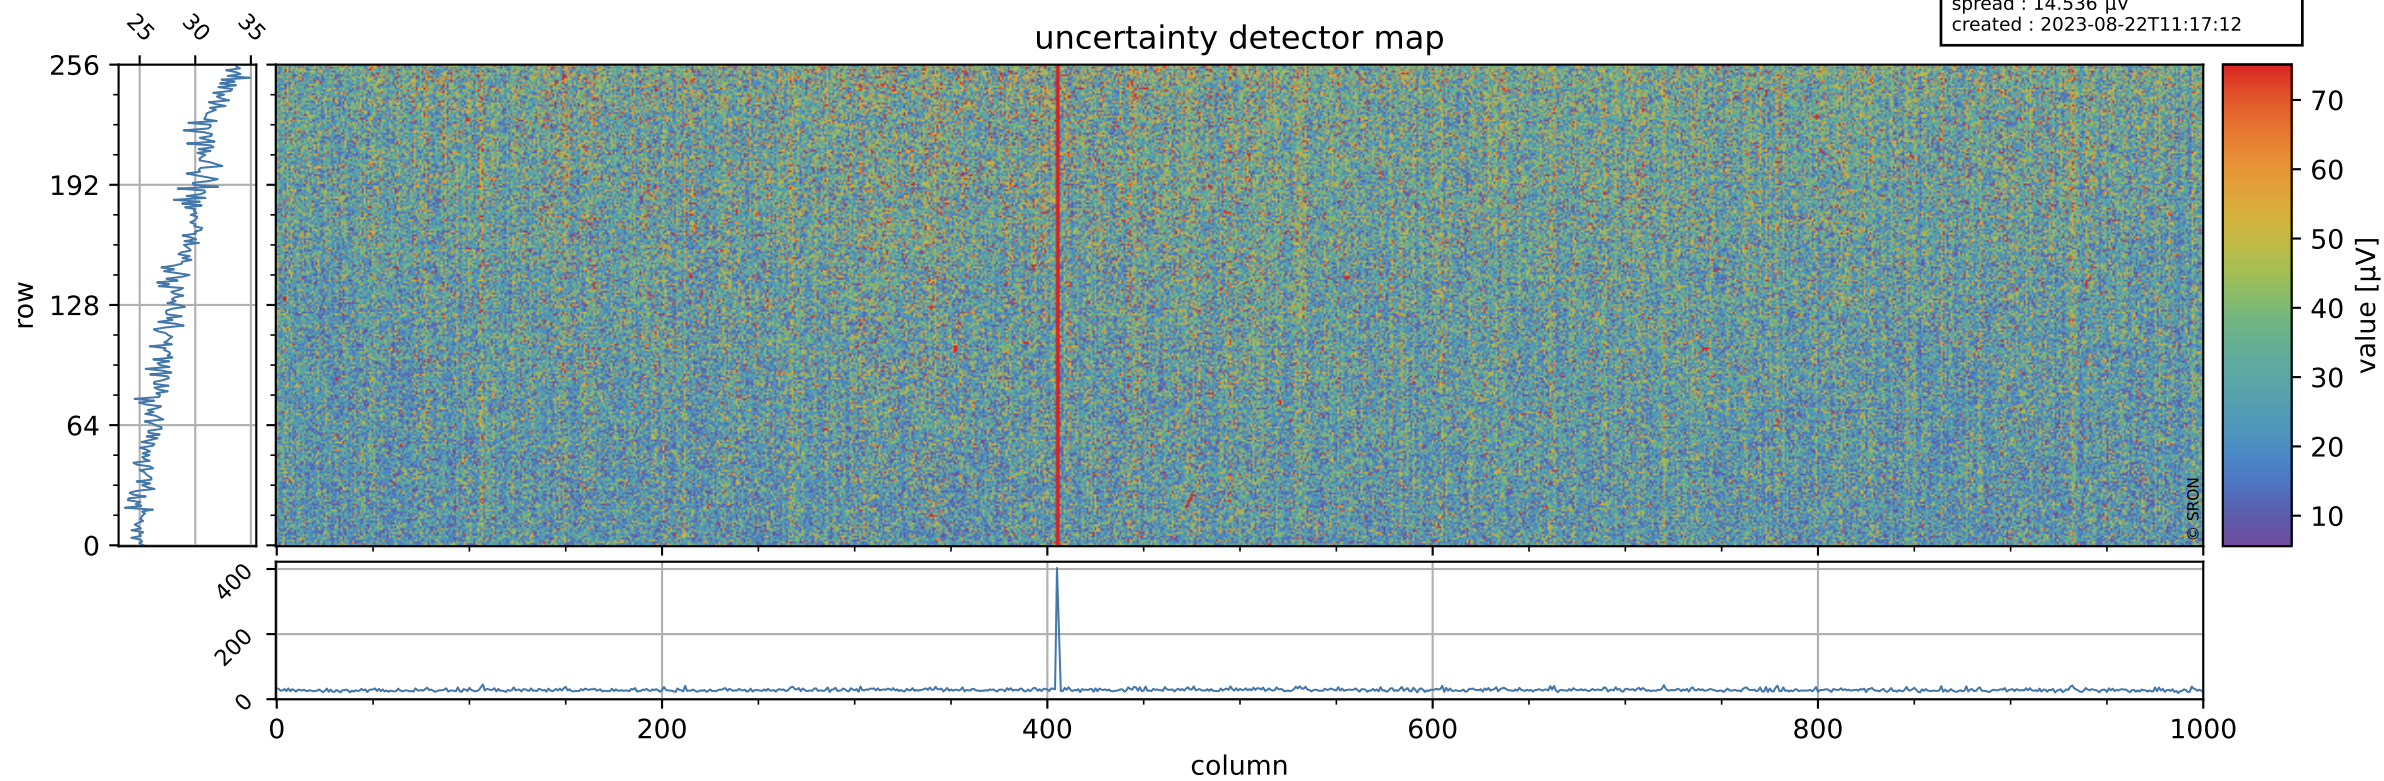

Tropomi SWIR offset (beta nominal)

orbits : 20 in [26452, 26497]
coverage : 2022-11-21 / 2022-11-24
median : 0.52598 V
spread : 0.035907 V
created : 2023-08-22T11:17:12

value detector map

Tropomi SWIR offset (beta nominal)

orbits : 20 in [26452, 26497]
coverage : 2022-11-21 / 2022-11-24
median : 28.626 μV
spread : 14.536 μV
created : 2023-08-22T11:17:12

Tropomi SWIR offset (beta nominal)

orbits : 20 in [26452, 26497]
coverage : 2022-11-21 / 2022-11-24
median : -0.028692 mV
spread : 0.40639 mV
created : 2023-08-22T11:17:13

value compared with SWIR offset CKD

Tropomi SWIR offset (beta nominal) ground-tracks of Sentinel-5P

orbits : 20 in [26452, 26497]
coverage : 2022-11-21 / 2022-11-24
created : 2023-08-22T11:17:13

Tropomi SWIR offset (beta nominal)

orbits : [1867, 26497]
coverage : 2018-02-20 / 2022-11-24
created : 2023-08-22T11:17:13

trend of detector median & temperatures