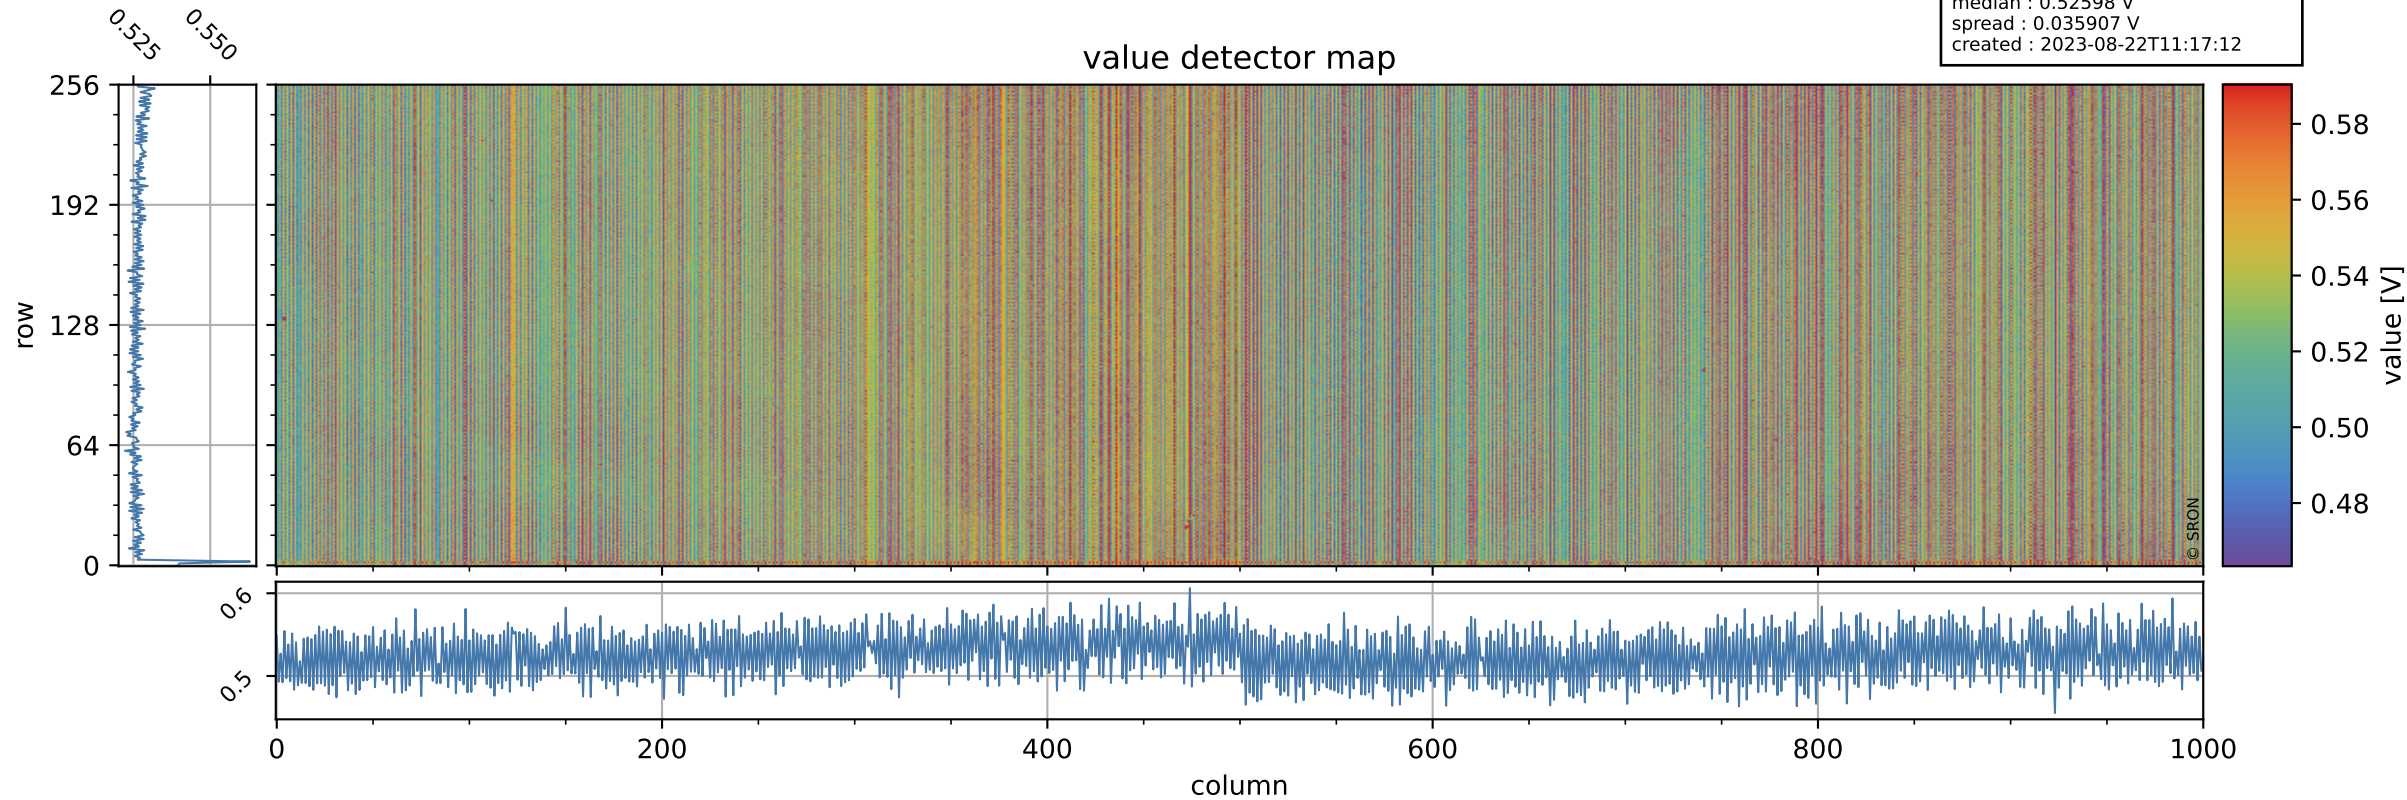

Tropomi SWIR offset (beta nominal)

orbits : 20 in [26452, 26497]
coverage : 2022-11-21 / 2022-11-24
median : 0.52598 V
spread : 0.035907 V
created : 2023-08-22T11:17:12

value detector map

Tropomi SWIR offset (beta nominal)

orbits : 20 in [26452, 26497]
coverage : 2022-11-21 / 2022-11-24
median : 28.626 μV
spread : 14.536 μV
created : 2023-08-22T11:17:12

Tropomi SWIR offset (beta nominal)

orbits : 20 in [26452, 26497]
coverage : 2022-11-21 / 2022-11-24
median : -0.028692 mV
spread : 0.40639 mV
created : 2023-08-22T11:17:13

value compared with SWIR offset CKD

Tropomi SWIR offset (beta nominal) ground-tracks of Sentinel-5P

orbits : 20 in [26452, 26497]
coverage : 2022-11-21 / 2022-11-24
created : 2023-08-22T11:17:13

Tropomi SWIR offset (beta nominal)

orbits : [1867, 26497]
coverage : 2018-02-20 / 2022-11-24
created : 2023-08-22T11:17:13

trend of detector median & temperatures