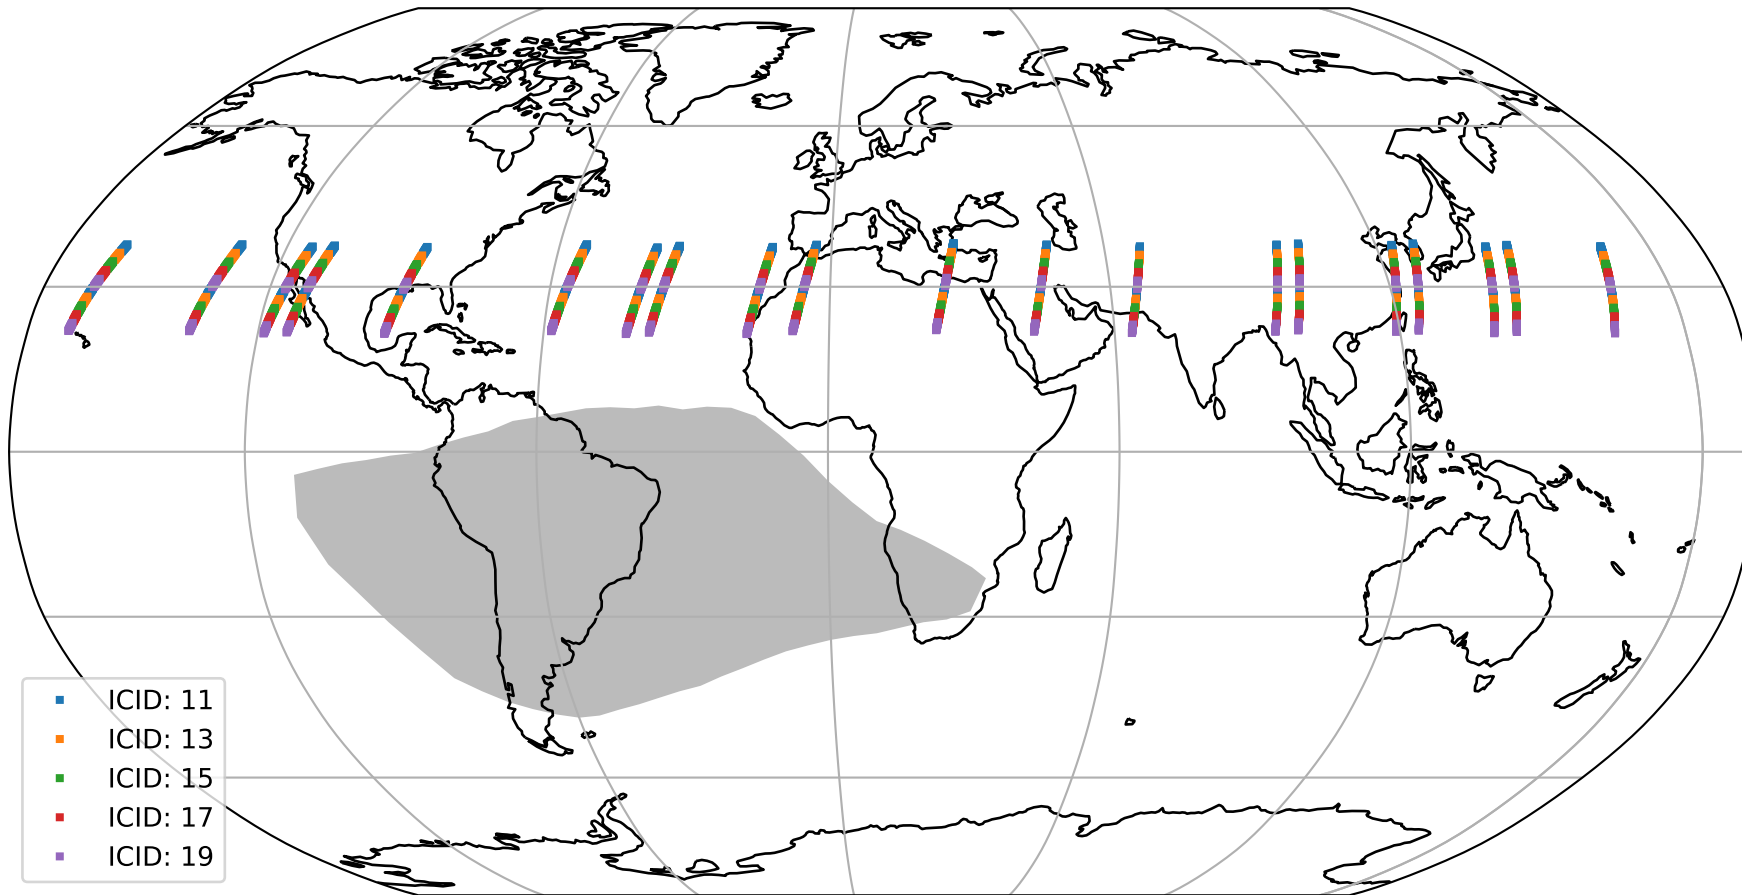

Tropomi SWIR offset (beta nominal)

orbits : 20 in [26452, 26497]
coverage : 2022-11-21 / 2022-11-24
median : 0.52598 V
spread : 0.035907 V
created : 2023-08-22T11:17:12

value detector map

Tropomi SWIR offset (beta nominal)

orbits : 20 in [26452, 26497]
coverage : 2022-11-21 / 2022-11-24
median : 28.626 μV
spread : 14.536 μV
created : 2023-08-22T11:17:12

Tropomi SWIR offset (beta nominal)

orbits : 20 in [26452, 26497]
coverage : 2022-11-21 / 2022-11-24
median : -0.028692 mV
spread : 0.40639 mV
created : 2023-08-22T11:17:13

value compared with SWIR offset CKD

Tropomi SWIR offset (beta nominal) ground-tracks of Sentinel-5P

orbits : 20 in [26452, 26497]
coverage : 2022-11-21 / 2022-11-24
created : 2023-08-22T11:17:13

Tropomi SWIR offset (beta nominal)

orbits : [1867, 26497]
coverage : 2018-02-20 / 2022-11-24
created : 2023-08-22T11:17:13

trend of detector median & temperatures