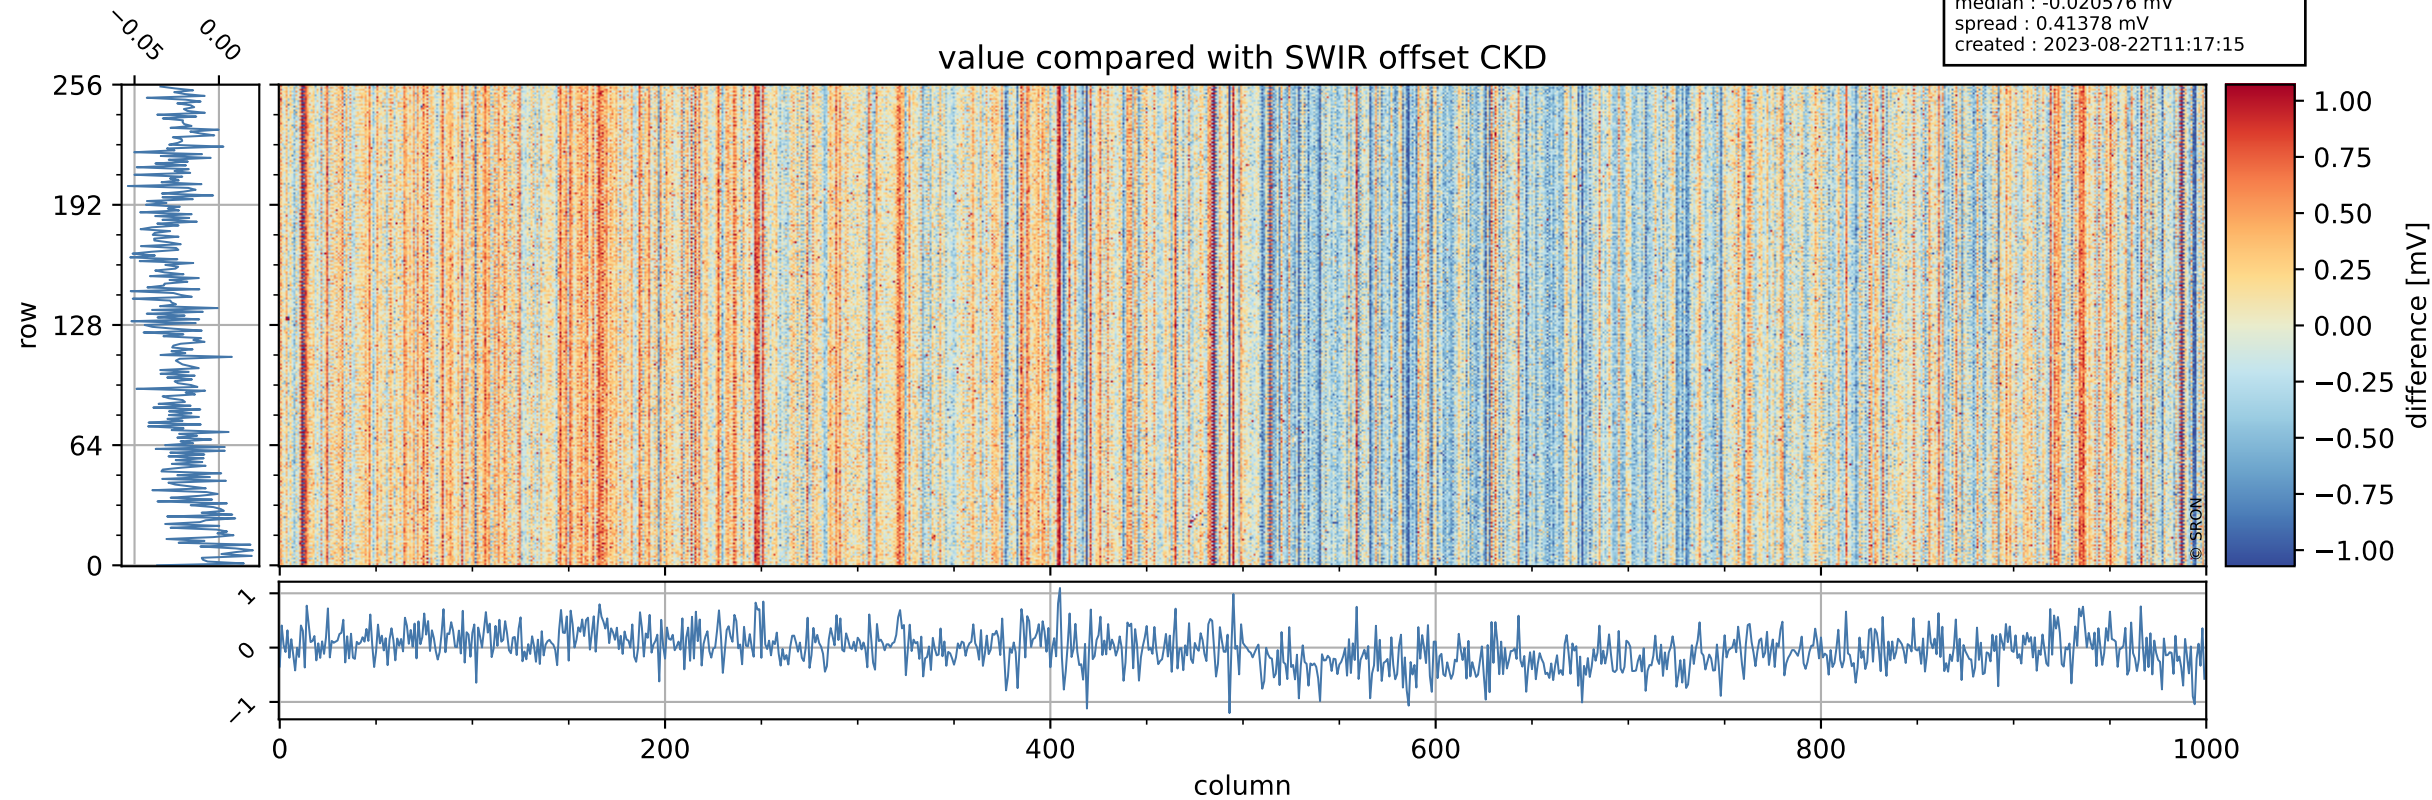

Tropomi SWIR offset (beta nominal)

orbits : 19 in [26497, 26542]
coverage : 2022-11-24 / 2022-11-27
median : 0.52599 V
spread : 0.035909 V
created : 2023-08-22T11:17:14

value detector map

Tropomi SWIR offset (beta nominal)

orbits : 19 in [26497, 26542]
coverage : 2022-11-24 / 2022-11-27
median : 28.631 μV
spread : 14.492 μV
created : 2023-08-22T11:17:15

Tropomi SWIR offset (beta nominal)

orbits : 19 in [26497, 26542]
coverage : 2022-11-24 / 2022-11-27
median : -0.020576 mV
spread : 0.41378 mV
created : 2023-08-22T11:17:15

value compared with SWIR offset CKD

Tropomi SWIR offset (beta nominal) ground-tracks of Sentinel-5P

orbits : 19 in [26497, 26542]
coverage : 2022-11-24 / 2022-11-27
created : 2023-08-22T11:17:15

Tropomi SWIR offset (beta nominal)

orbits : [1867, 26542]
coverage : 2018-02-20 / 2022-11-27
created : 2023-08-22T11:17:16

trend of detector median & temperatures