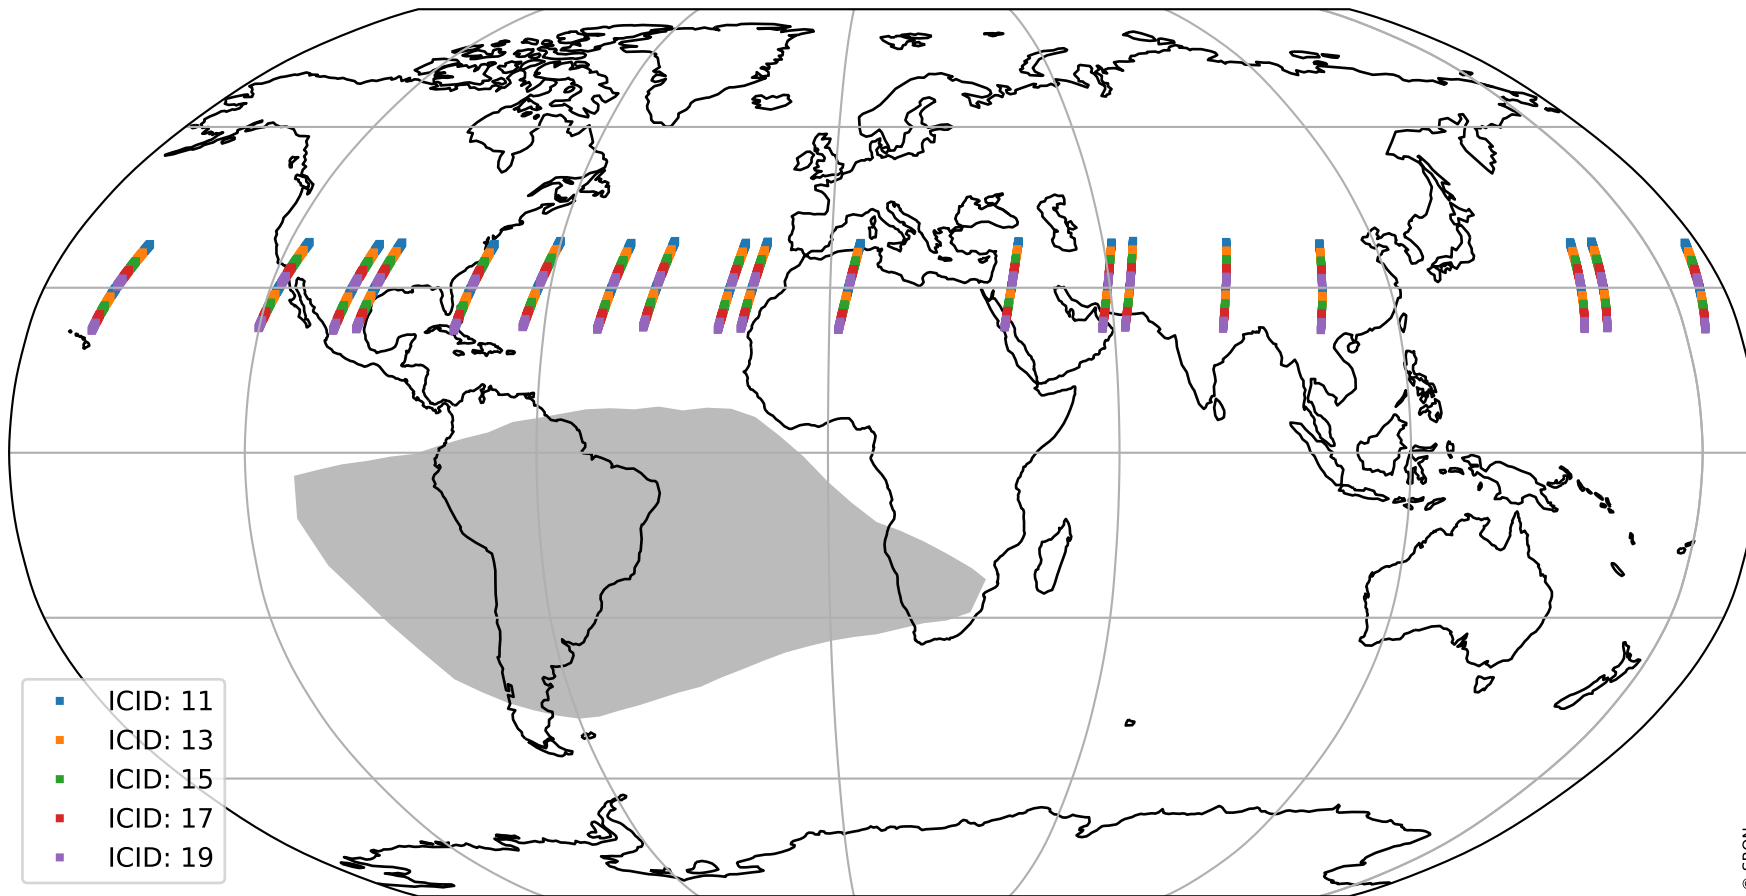

Tropomi SWIR offset (beta nominal)

orbits : 19 in [26497, 26542]
coverage : 2022-11-24 / 2022-11-27
median : 0.52599 V
spread : 0.035909 V
created : 2023-08-22T11:17:14

value detector map

Tropomi SWIR offset (beta nominal)

orbits : 19 in [26497, 26542]
coverage : 2022-11-24 / 2022-11-27
median : 28.631 μV
spread : 14.492 μV
created : 2023-08-22T11:17:15

Tropomi SWIR offset (beta nominal)

orbits : 19 in [26497, 26542]
coverage : 2022-11-24 / 2022-11-27
median : -0.020576 mV
spread : 0.41378 mV
created : 2023-08-22T11:17:15

value compared with SWIR offset CKD

Tropomi SWIR offset (beta nominal) ground-tracks of Sentinel-5P

orbits : 19 in [26497, 26542]
coverage : 2022-11-24 / 2022-11-27
created : 2023-08-22T11:17:15

Tropomi SWIR offset (beta nominal)

orbits : [1867, 26542]
coverage : 2018-02-20 / 2022-11-27
created : 2023-08-22T11:17:16

trend of detector median & temperatures