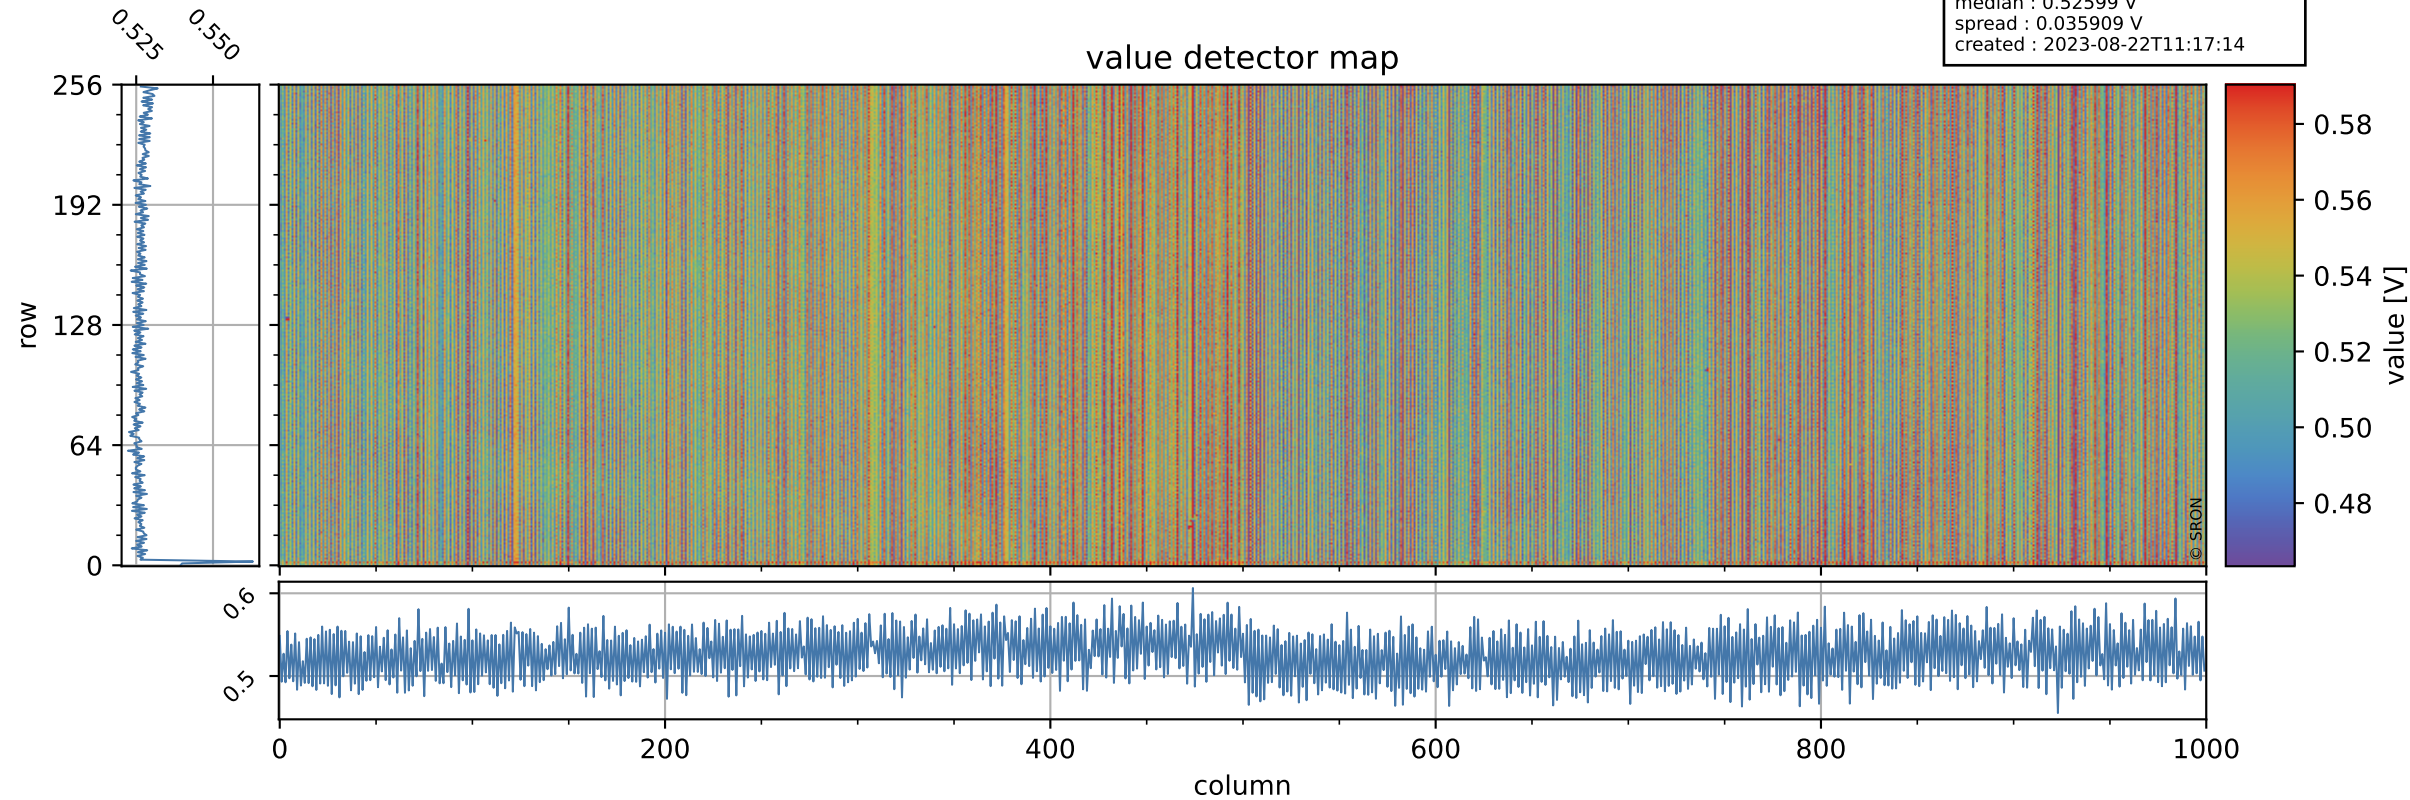

Tropomi SWIR offset (beta nominal)

orbits : 19 in [26497, 26542]
coverage : 2022-11-24 / 2022-11-27
median : 0.52599 V
spread : 0.035909 V
created : 2023-08-22T11:17:14

value detector map

Tropomi SWIR offset (beta nominal)

orbits : 19 in [26497, 26542]
coverage : 2022-11-24 / 2022-11-27
median : 28.631 μV
spread : 14.492 μV
created : 2023-08-22T11:17:15

Tropomi SWIR offset (beta nominal)

orbits : 19 in [26497, 26542]
coverage : 2022-11-24 / 2022-11-27
median : -0.020576 mV
spread : 0.41378 mV
created : 2023-08-22T11:17:15

value compared with SWIR offset CKD

Tropomi SWIR offset (beta nominal) ground-tracks of Sentinel-5P

orbits : 19 in [26497, 26542]
coverage : 2022-11-24 / 2022-11-27
created : 2023-08-22T11:17:15

Tropomi SWIR offset (beta nominal)

orbits : [1867, 26542]
coverage : 2018-02-20 / 2022-11-27
created : 2023-08-22T11:17:16

trend of detector median & temperatures