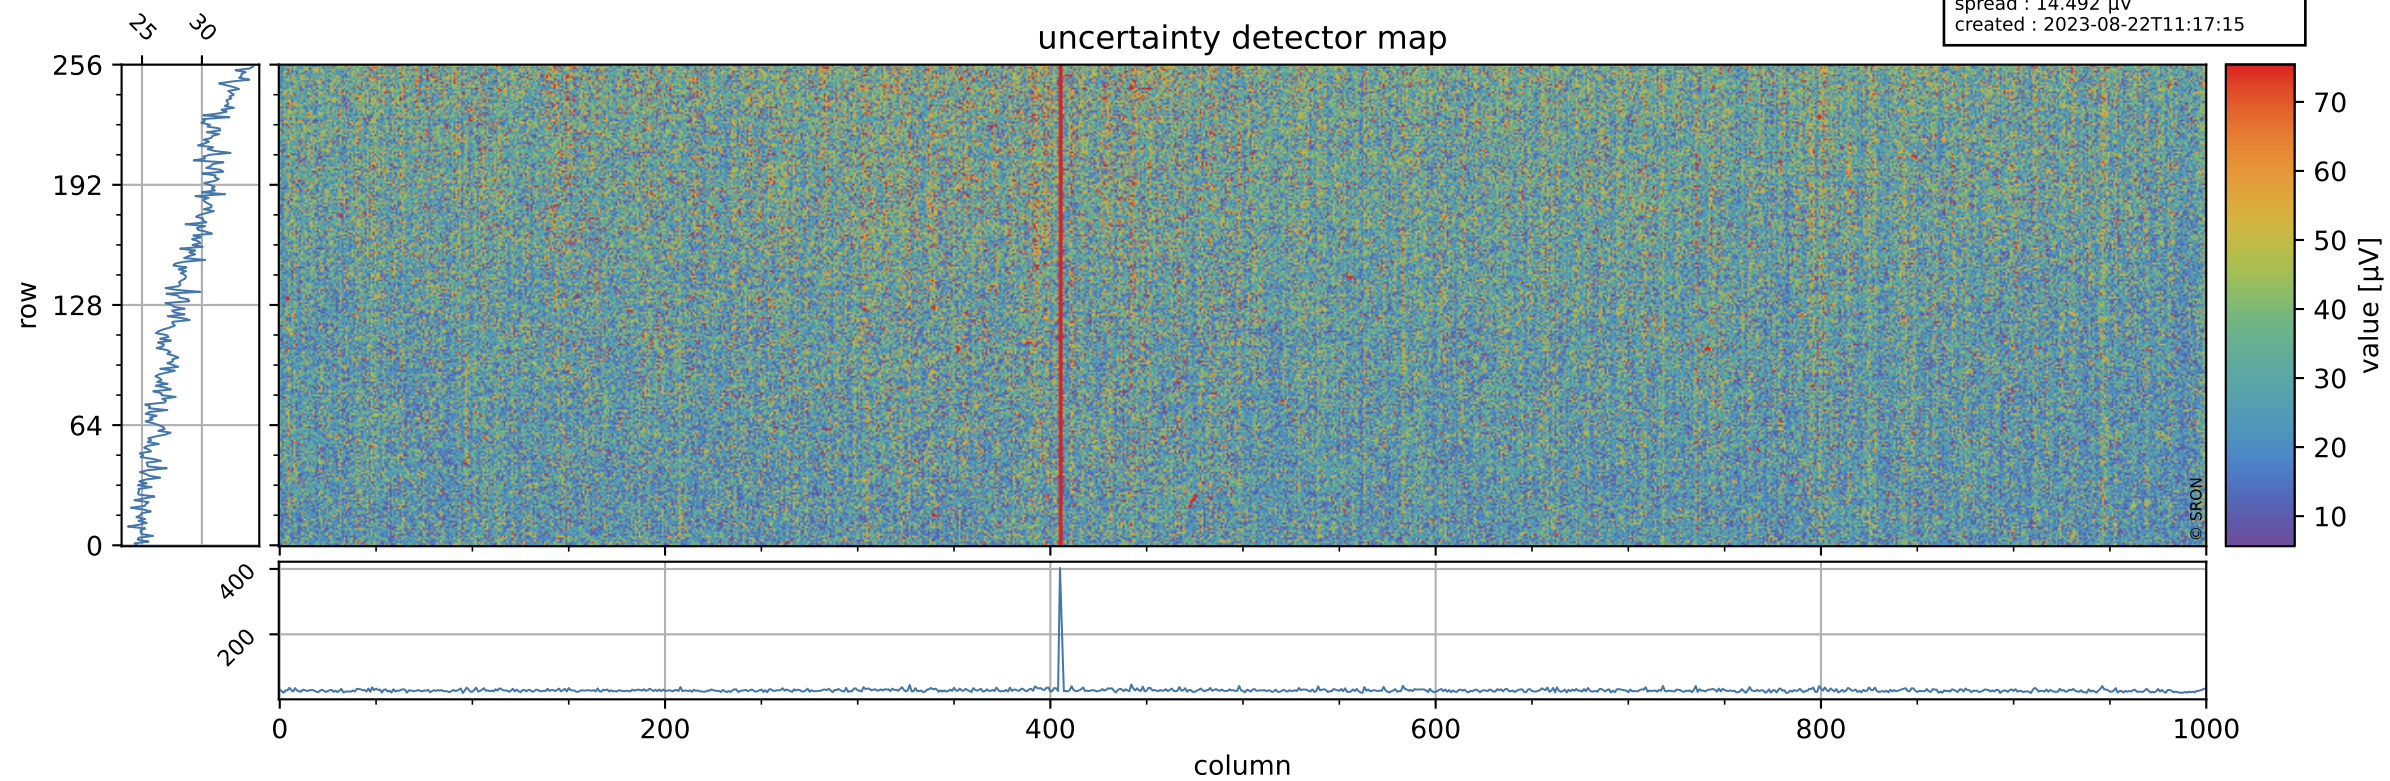

Tropomi SWIR offset (beta nominal)

orbits : 19 in [26497, 26542]
coverage : 2022-11-24 / 2022-11-27
median : 0.52599 V
spread : 0.035909 V
created : 2023-08-22T11:17:14

value detector map

Tropomi SWIR offset (beta nominal)

orbits : 19 in [26497, 26542]
coverage : 2022-11-24 / 2022-11-27
median : 28.631 μV
spread : 14.492 μV
created : 2023-08-22T11:17:15

Tropomi SWIR offset (beta nominal)

orbits : 19 in [26497, 26542]
coverage : 2022-11-24 / 2022-11-27
median : -0.020576 mV
spread : 0.41378 mV
created : 2023-08-22T11:17:15

value compared with SWIR offset CKD

Tropomi SWIR offset (beta nominal) ground-tracks of Sentinel-5P

orbits : 19 in [26497, 26542]
coverage : 2022-11-24 / 2022-11-27
created : 2023-08-22T11:17:15

Tropomi SWIR offset (beta nominal)

orbits : [1867, 26542]
coverage : 2018-02-20 / 2022-11-27
created : 2023-08-22T11:17:16

trend of detector median & temperatures