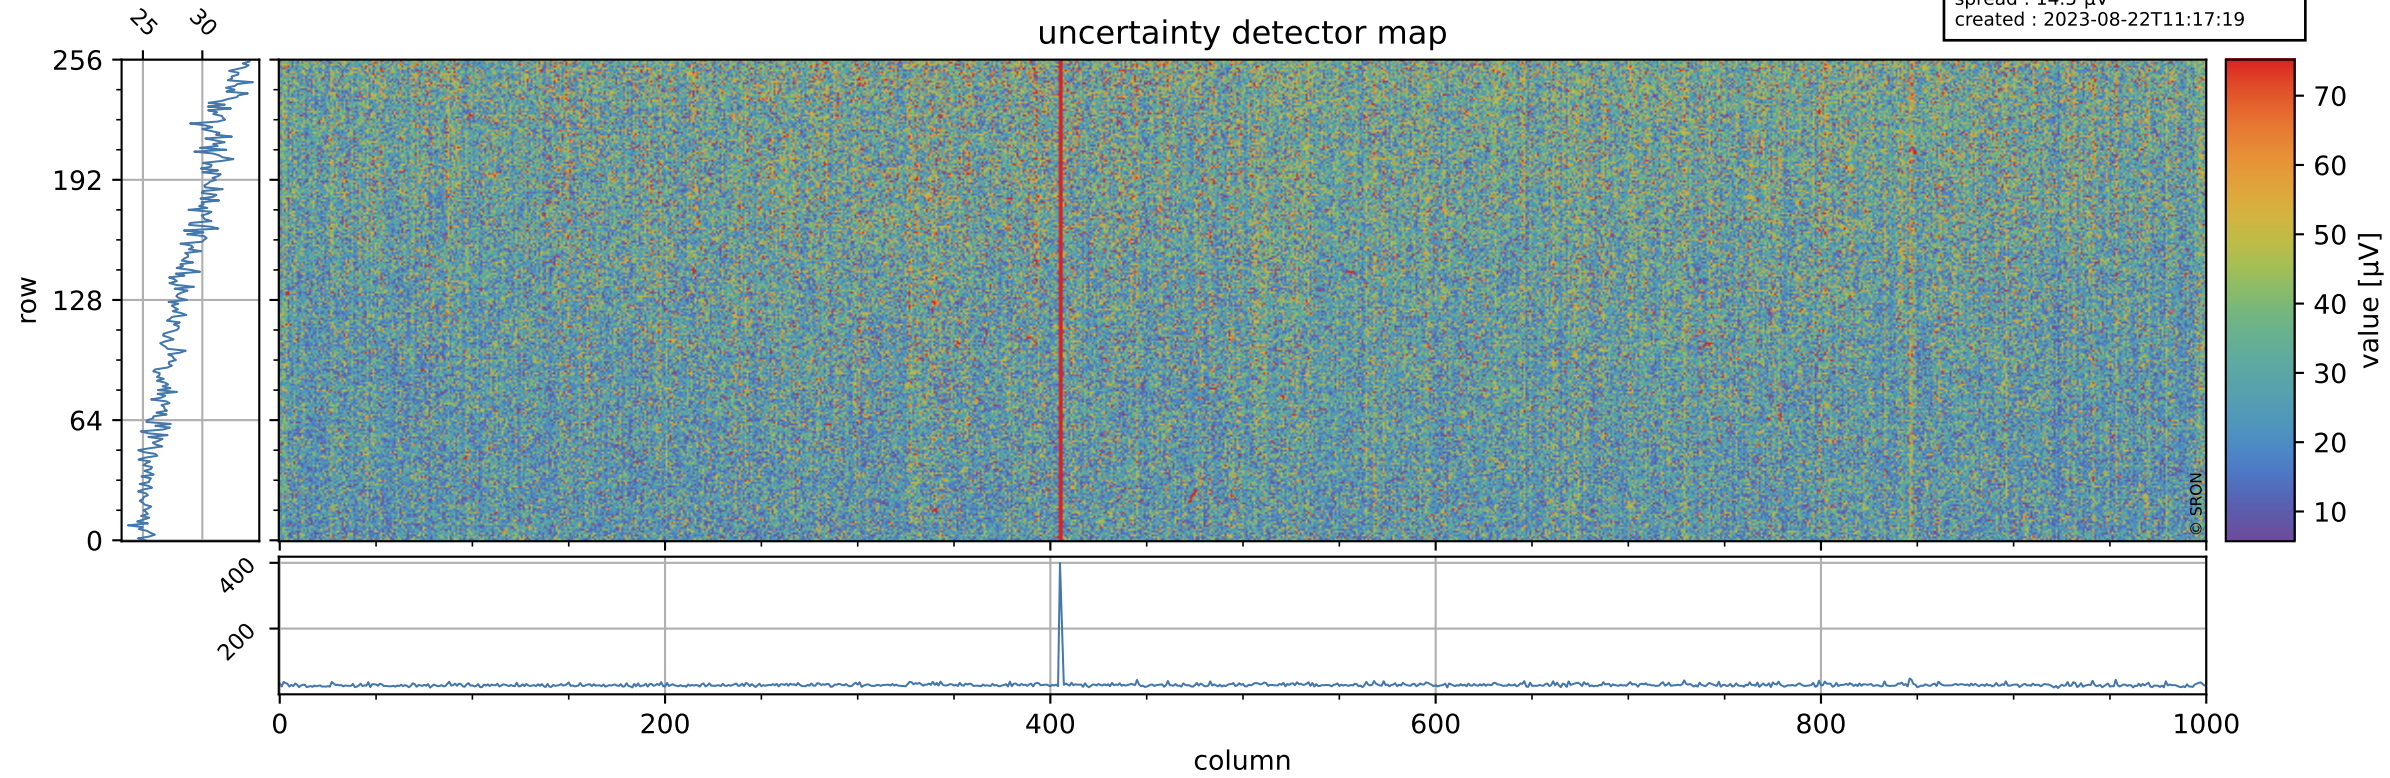

Tropomi SWIR offset (beta nominal)

orbits : 18 in [26587, 26632]
coverage : 2022-11-30 / 2022-12-03
median : 0.52599 V
spread : 0.035909 V
created : 2023-08-22T11:17:19

value detector map

Tropomi SWIR offset (beta nominal)

orbits : 18 in [26587, 26632]
coverage : 2022-11-30 / 2022-12-03
median : 28.744 μV
spread : 14.5 μV
created : 2023-08-22T11:17:19

Tropomi SWIR offset (beta nominal)

orbits : 18 in [26587, 26632]
coverage : 2022-11-30 / 2022-12-03
median : -0.027229 mV
spread : 0.40643 mV
created : 2023-08-22T11:17:19

value compared with SWIR offset CKD

Tropomi SWIR offset (beta nominal) ground-tracks of Sentinel-5P

orbits : 18 in [26587, 26632]
coverage : 2022-11-30 / 2022-12-03
created : 2023-08-22T11:17:19

Tropomi SWIR offset (beta nominal)

orbits : [1867, 26632]
coverage : 2018-02-20 / 2022-12-03
created : 2023-08-22T11:17:20

trend of detector median & temperatures