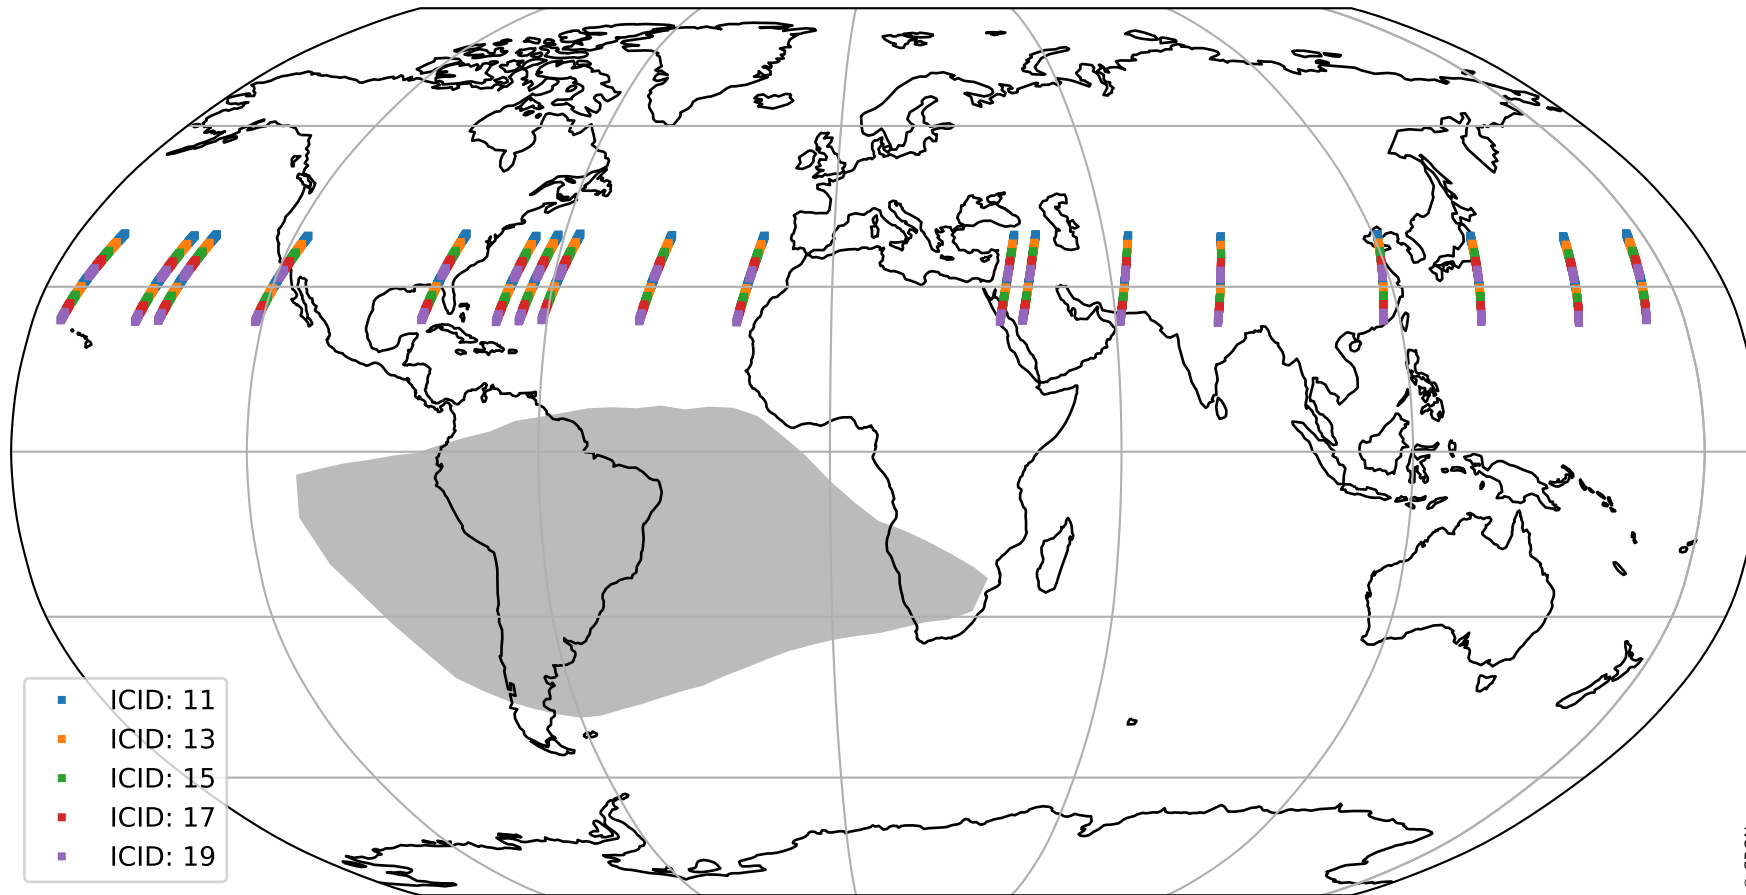

Tropomi SWIR offset (beta nominal)

orbits : 18 in [26587, 26632]
coverage : 2022-11-30 / 2022-12-03
median : 0.52599 V
spread : 0.035909 V
created : 2023-08-22T11:17:19

value detector map

Tropomi SWIR offset (beta nominal)

orbits : 18 in [26587, 26632]
coverage : 2022-11-30 / 2022-12-03
median : 28.744 μV
spread : 14.5 μV
created : 2023-08-22T11:17:19

Tropomi SWIR offset (beta nominal)

orbits : 18 in [26587, 26632]
coverage : 2022-11-30 / 2022-12-03
median : -0.027229 mV
spread : 0.40643 mV
created : 2023-08-22T11:17:19

value compared with SWIR offset CKD

Tropomi SWIR offset (beta nominal) ground-tracks of Sentinel-5P

orbits : 18 in [26587, 26632]
coverage : 2022-11-30 / 2022-12-03
created : 2023-08-22T11:17:19

Tropomi SWIR offset (beta nominal)

orbits : [1867, 26632]
coverage : 2018-02-20 / 2022-12-03
created : 2023-08-22T11:17:20

trend of detector median & temperatures