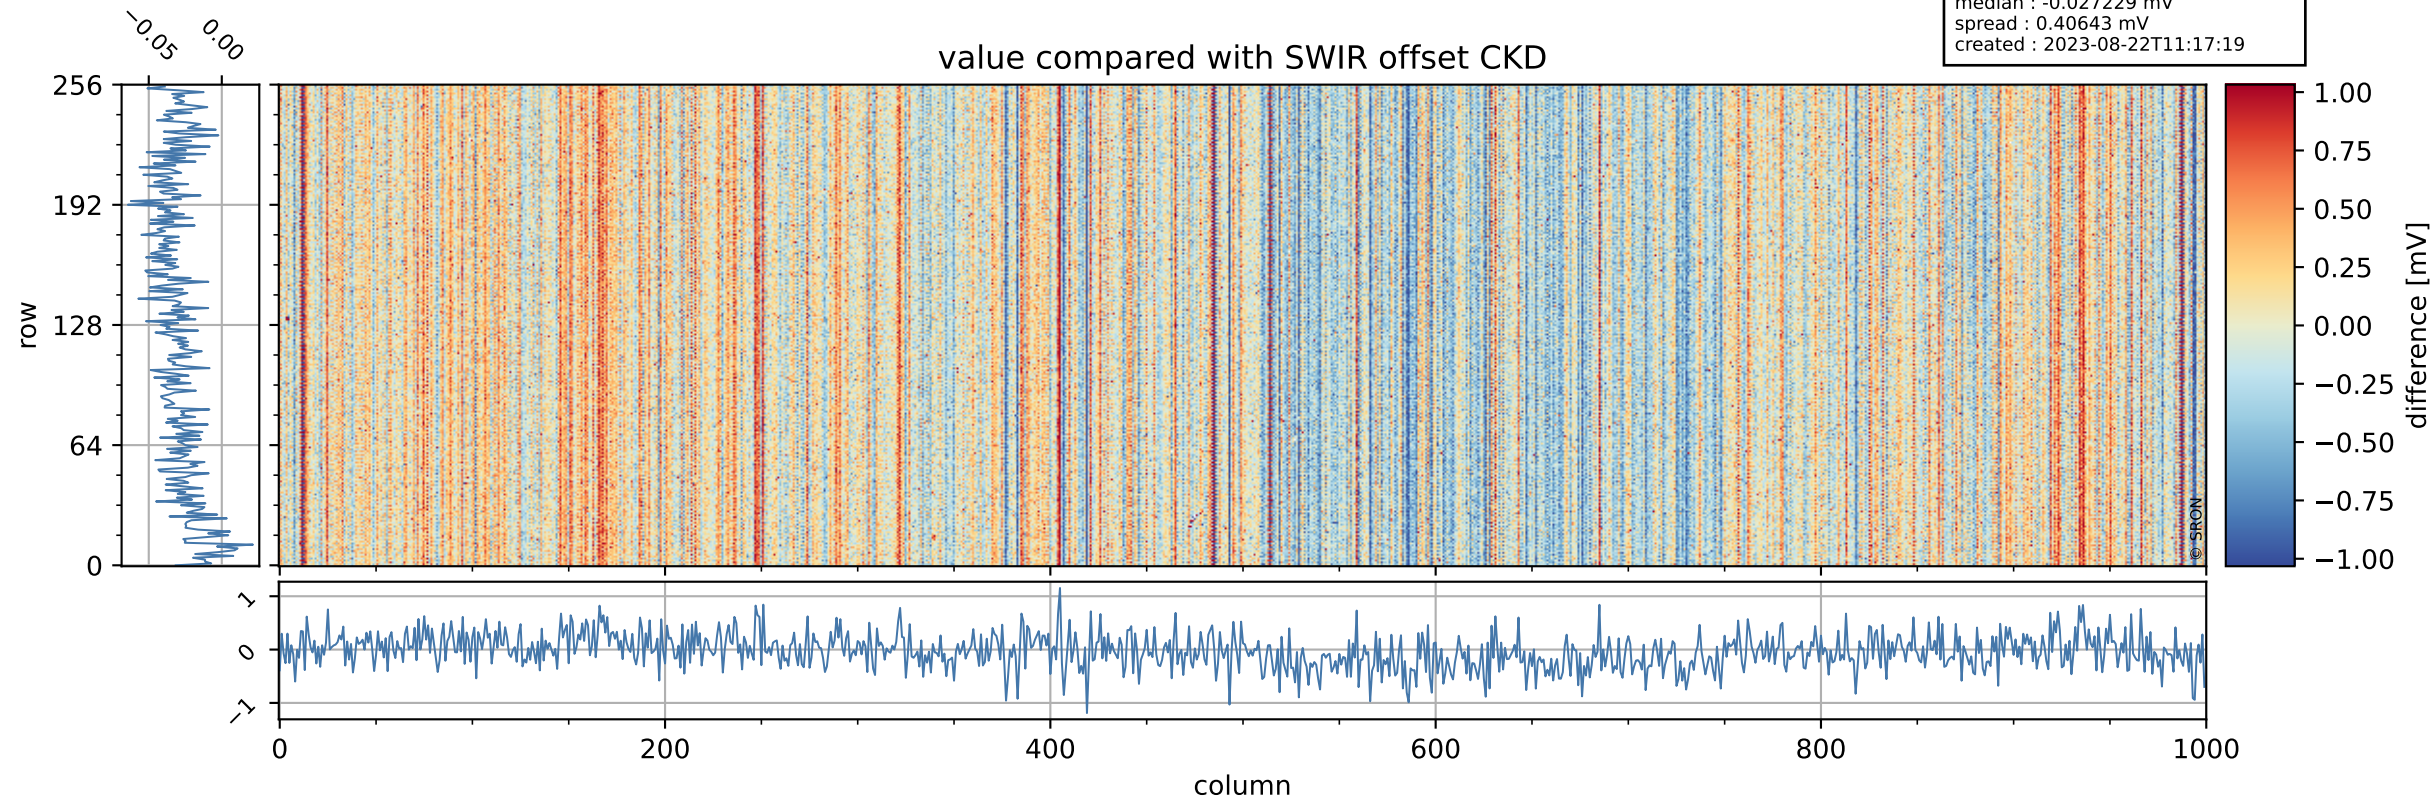

Tropomi SWIR offset (beta nominal)

orbits : 18 in [26587, 26632]
coverage : 2022-11-30 / 2022-12-03
median : 0.52599 V
spread : 0.035909 V
created : 2023-08-22T11:17:19

value detector map

Tropomi SWIR offset (beta nominal)

orbits : 18 in [26587, 26632]
coverage : 2022-11-30 / 2022-12-03
median : 28.744 μV
spread : 14.5 μV
created : 2023-08-22T11:17:19

Tropomi SWIR offset (beta nominal)

orbits : 18 in [26587, 26632]
coverage : 2022-11-30 / 2022-12-03
median : -0.027229 mV
spread : 0.40643 mV
created : 2023-08-22T11:17:19

value compared with SWIR offset CKD

Tropomi SWIR offset (beta nominal) ground-tracks of Sentinel-5P

orbits : 18 in [26587, 26632]
coverage : 2022-11-30 / 2022-12-03
created : 2023-08-22T11:17:19

Tropomi SWIR offset (beta nominal)

orbits : [1867, 26632]
coverage : 2018-02-20 / 2022-12-03
created : 2023-08-22T11:17:20

trend of detector median & temperatures