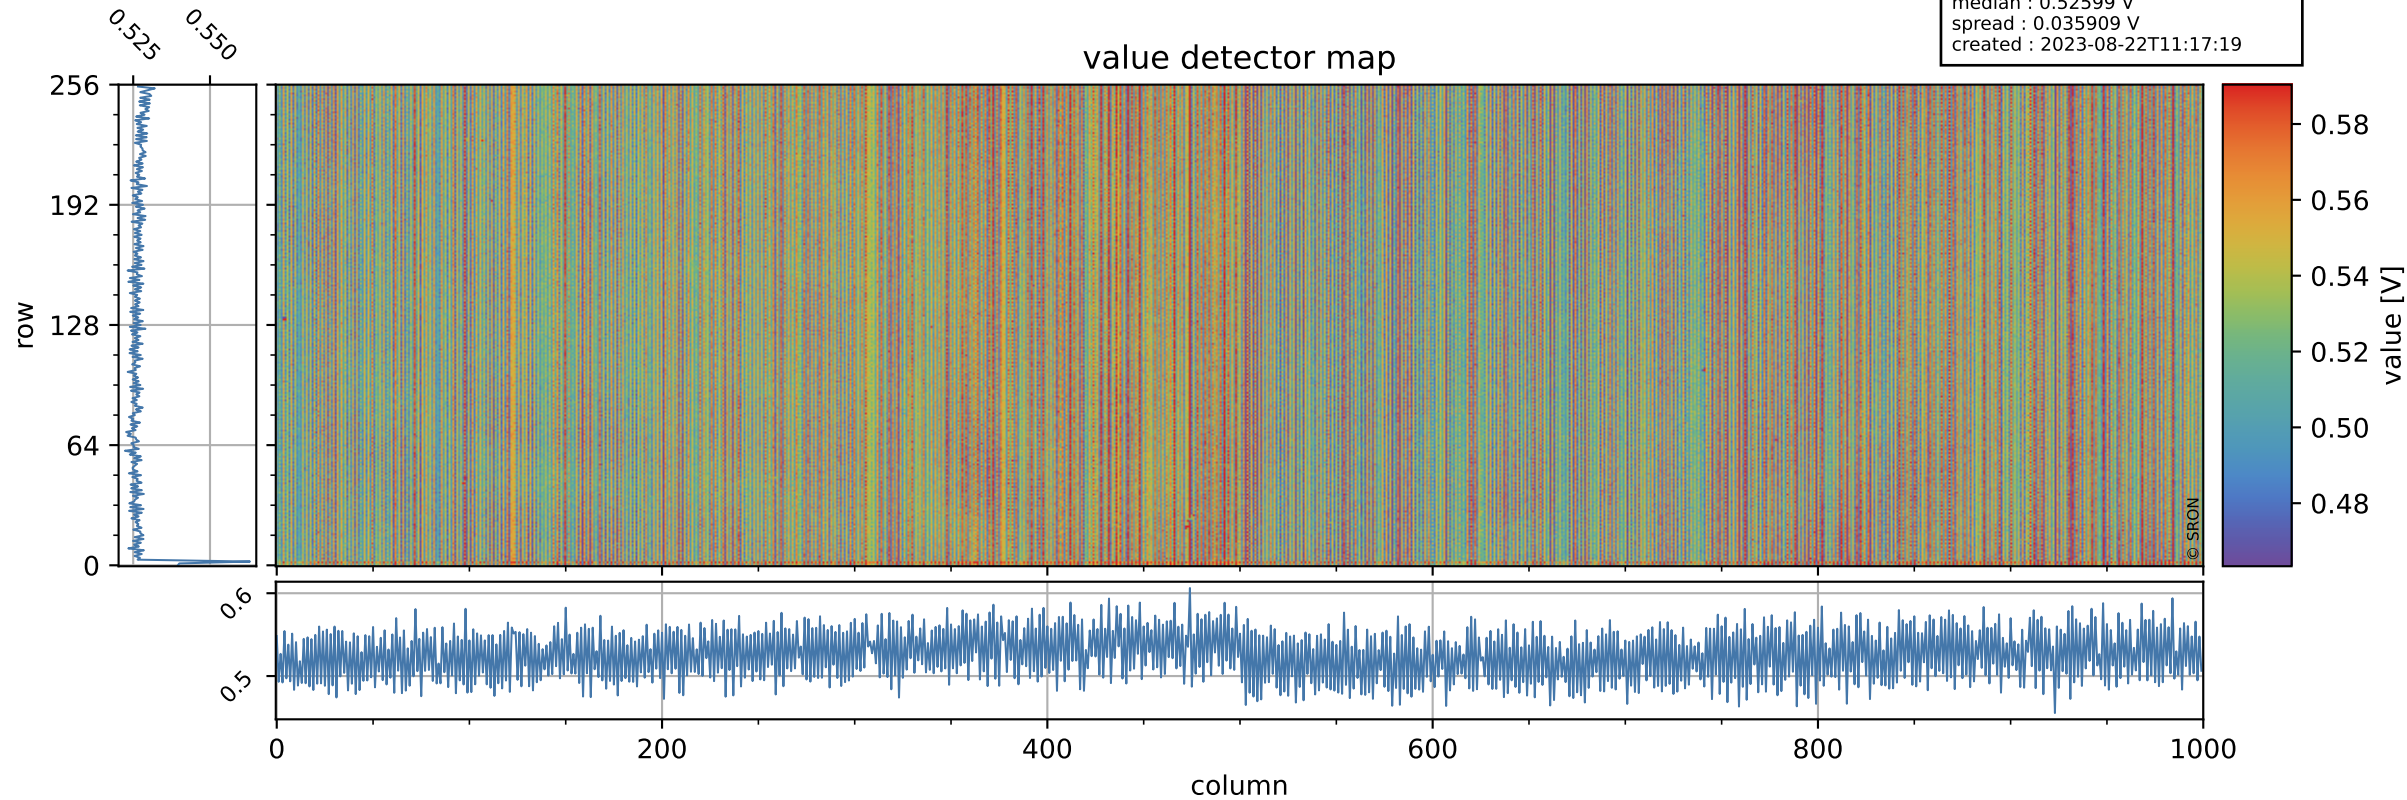

Tropomi SWIR offset (beta nominal)

orbits : 18 in [26587, 26632]
coverage : 2022-11-30 / 2022-12-03
median : 0.52599 V
spread : 0.035909 V
created : 2023-08-22T11:17:19

value detector map

Tropomi SWIR offset (beta nominal)

orbits : 18 in [26587, 26632]
coverage : 2022-11-30 / 2022-12-03
median : 28.744 μV
spread : 14.5 μV
created : 2023-08-22T11:17:19

Tropomi SWIR offset (beta nominal)

orbits : 18 in [26587, 26632]
coverage : 2022-11-30 / 2022-12-03
median : -0.027229 mV
spread : 0.40643 mV
created : 2023-08-22T11:17:19

value compared with SWIR offset CKD

Tropomi SWIR offset (beta nominal) ground-tracks of Sentinel-5P

orbits : 18 in [26587, 26632]
coverage : 2022-11-30 / 2022-12-03
created : 2023-08-22T11:17:19

Tropomi SWIR offset (beta nominal)

orbits : [1867, 26632]
coverage : 2018-02-20 / 2022-12-03
created : 2023-08-22T11:17:20

trend of detector median & temperatures