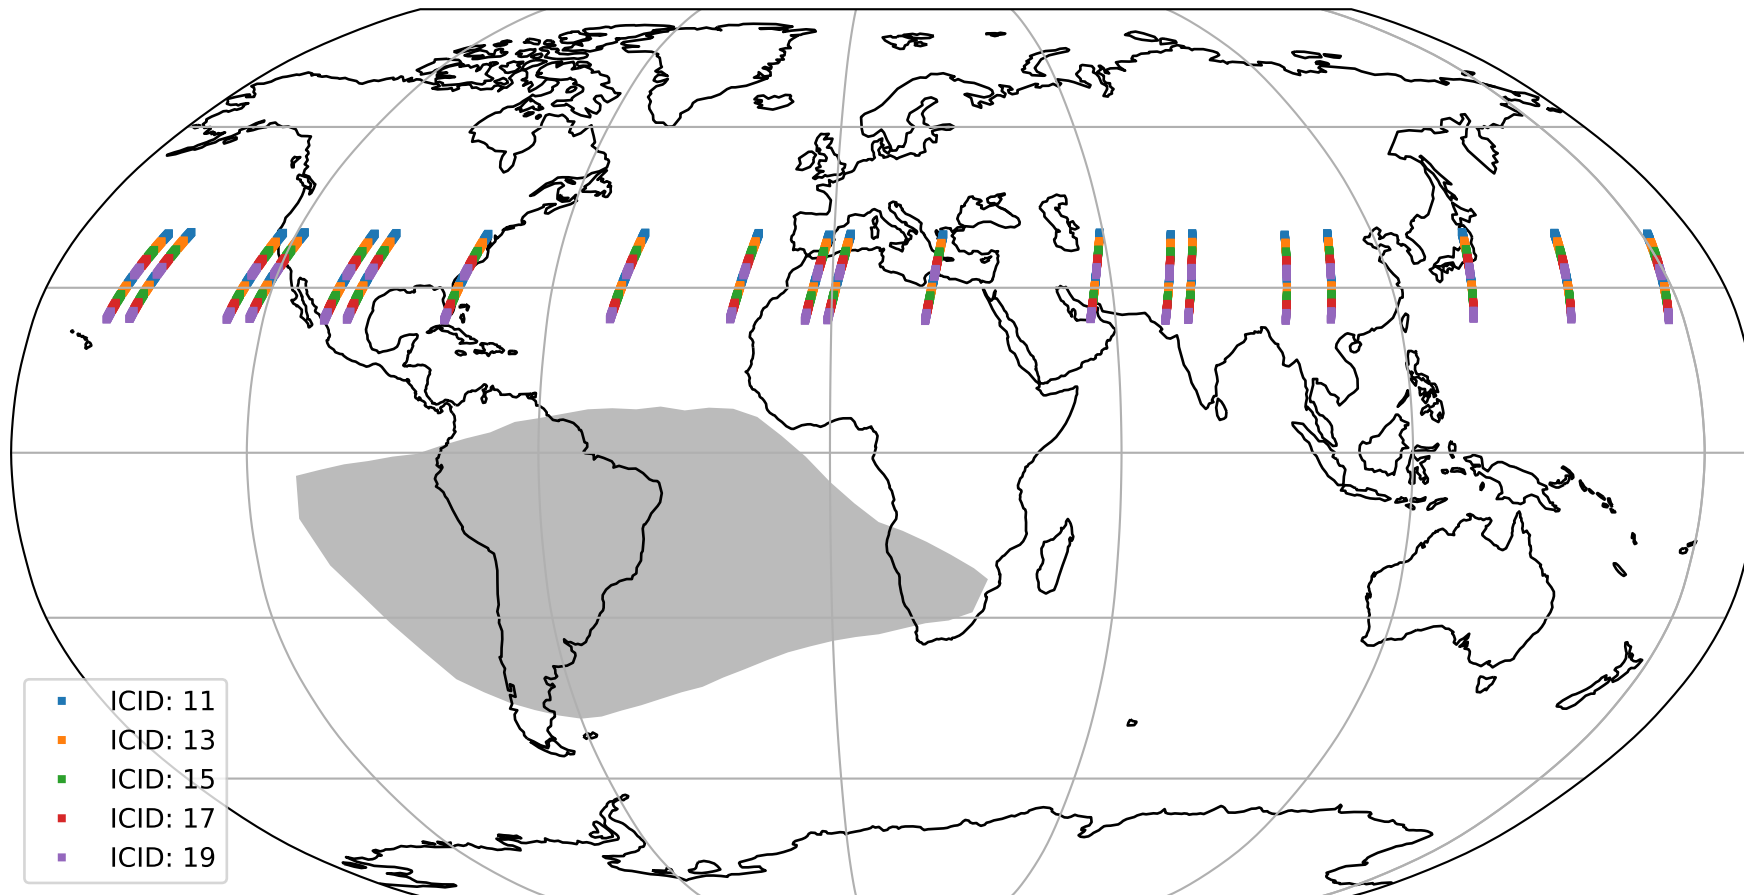

Tropomi SWIR offset (beta nominal)

orbits : 20 in [26632, 26677]
coverage : 2022-12-03 / 2022-12-06
median : 0.52601 V
spread : 0.035912 V
created : 2023-08-22T11:17:21

value detector map

Tropomi SWIR offset (beta nominal)

orbits : 20 in [26632, 26677]
coverage : 2022-12-03 / 2022-12-06
median : 27.165 μV
spread : 13.901 μV
created : 2023-08-22T11:17:21

Tropomi SWIR offset (beta nominal)

orbits : 20 in [26632, 26677]
coverage : 2022-12-03 / 2022-12-06
median : -0.0012914 mV
spread : 0.40858 mV
created : 2023-08-22T11:17:21

value compared with SWIR offset CKD

Tropomi SWIR offset (beta nominal) ground-tracks of Sentinel-5P

orbits : 20 in [26632, 26677]
coverage : 2022-12-03 / 2022-12-06
created : 2023-08-22T11:17:22

Tropomi SWIR offset (beta nominal)

orbits : [1867, 26677]
coverage : 2018-02-20 / 2022-12-06
created : 2023-08-22T11:17:22

trend of detector median & temperatures