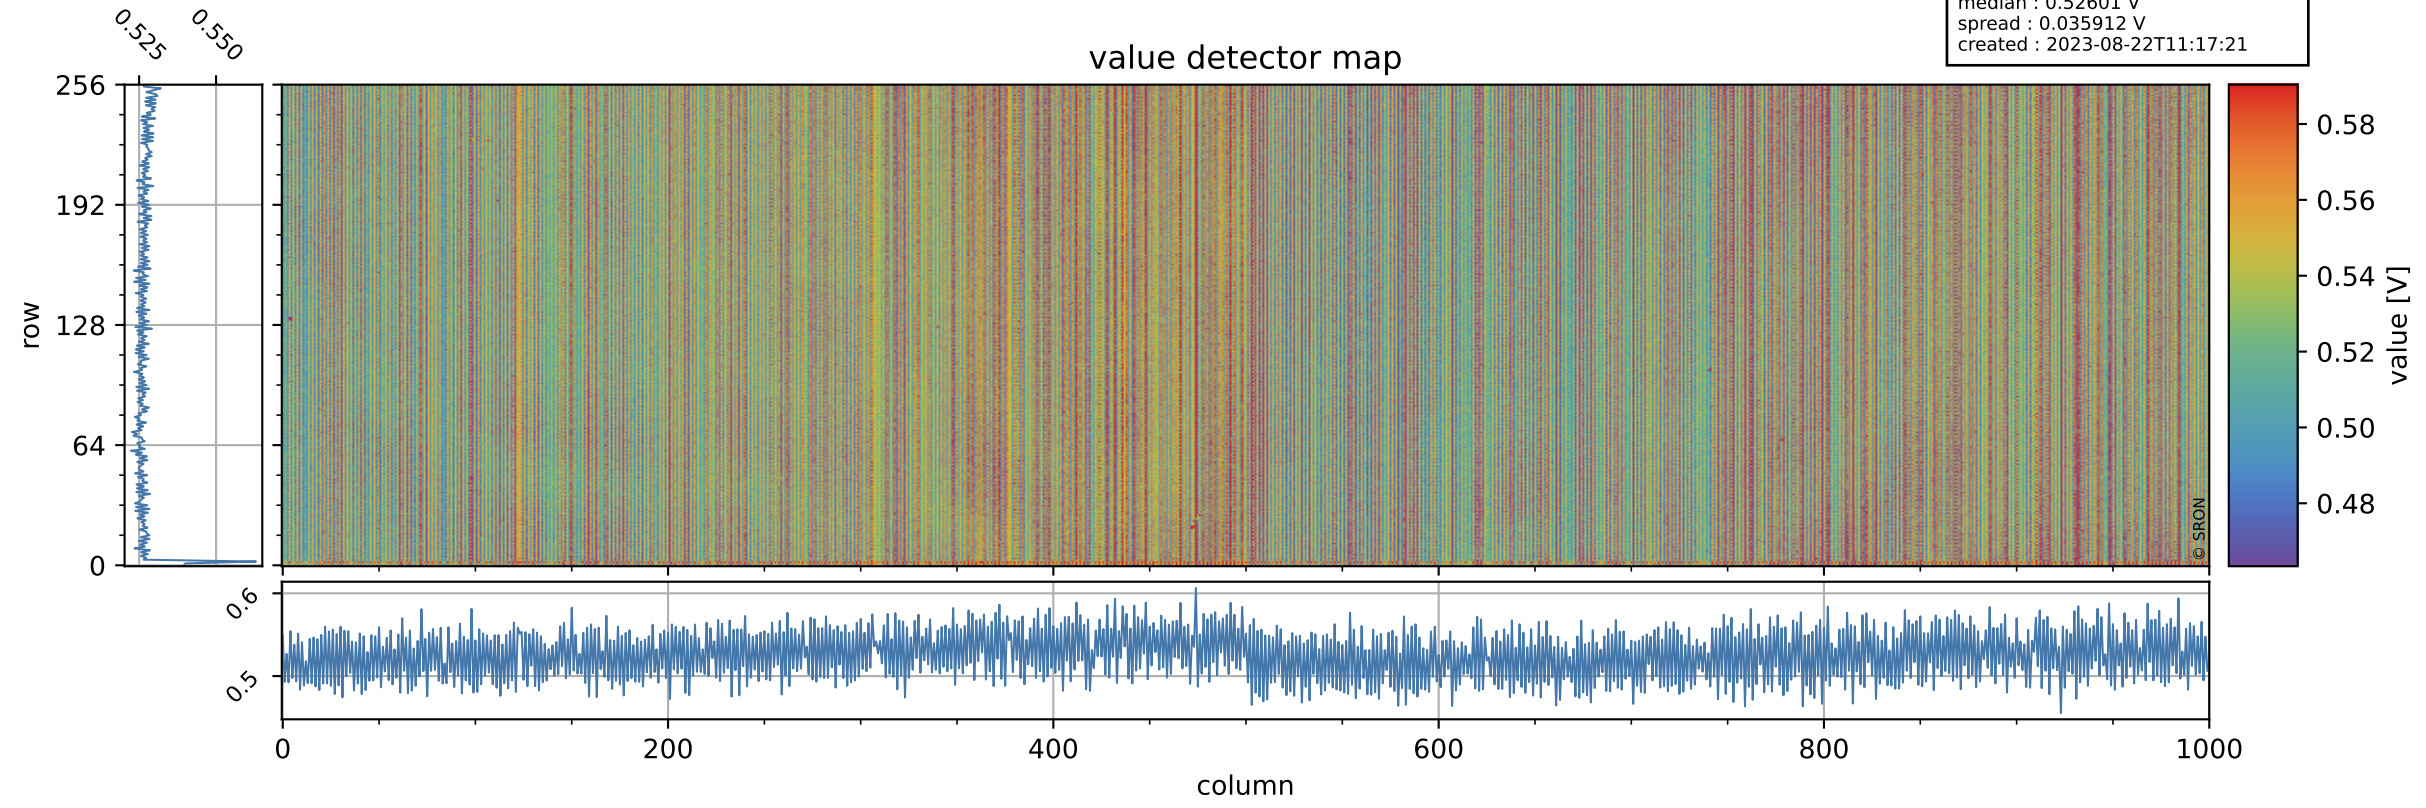

Tropomi SWIR offset (beta nominal)

orbits : 20 in [26632, 26677]
coverage : 2022-12-03 / 2022-12-06
median : 0.52601 V
spread : 0.035912 V
created : 2023-08-22T11:17:21

value detector map

Tropomi SWIR offset (beta nominal)

orbits : 20 in [26632, 26677]
coverage : 2022-12-03 / 2022-12-06
median : 27.165 μV
spread : 13.901 μV
created : 2023-08-22T11:17:21

Tropomi SWIR offset (beta nominal)

orbits : 20 in [26632, 26677]
coverage : 2022-12-03 / 2022-12-06
median : -0.0012914 mV
spread : 0.40858 mV
created : 2023-08-22T11:17:21

value compared with SWIR offset CKD

Tropomi SWIR offset (beta nominal) ground-tracks of Sentinel-5P

orbits : 20 in [26632, 26677]
coverage : 2022-12-03 / 2022-12-06
created : 2023-08-22T11:17:22

Tropomi SWIR offset (beta nominal)

orbits : [1867, 26677]
coverage : 2018-02-20 / 2022-12-06
created : 2023-08-22T11:17:22

trend of detector median & temperatures