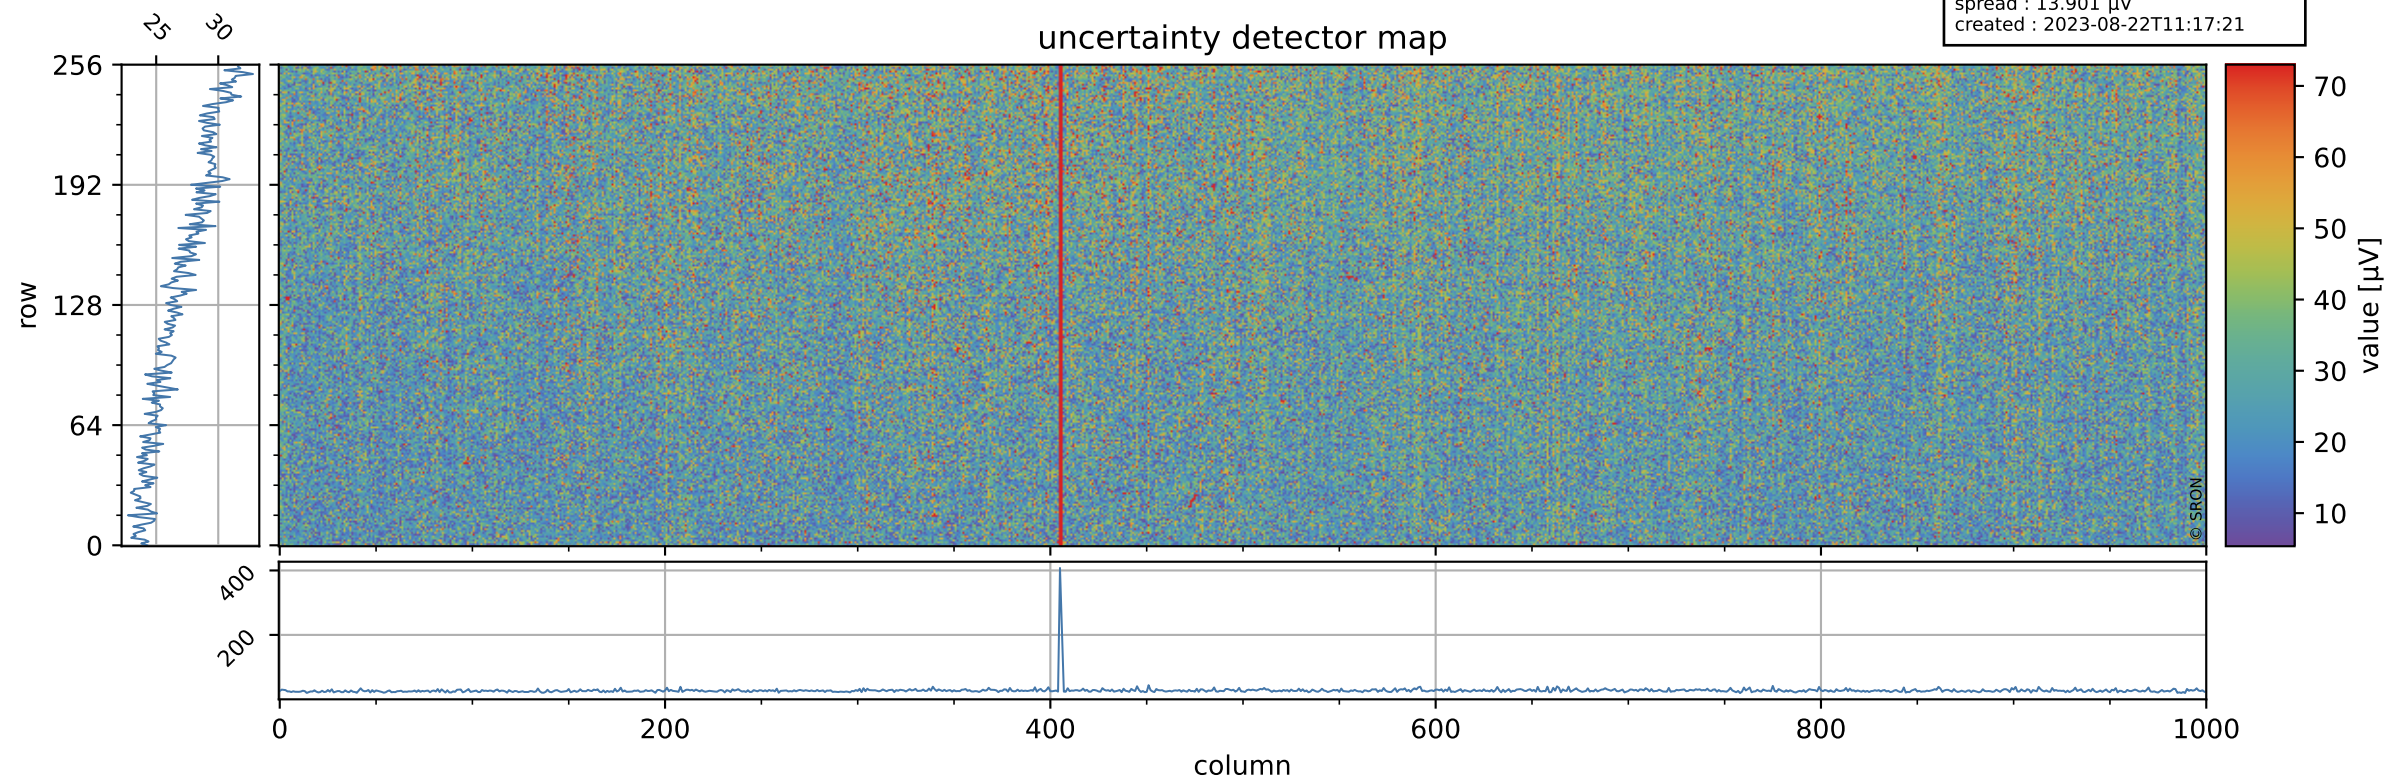

Tropomi SWIR offset (beta nominal)

orbits : 20 in [26632, 26677]
coverage : 2022-12-03 / 2022-12-06
median : 0.52601 V
spread : 0.035912 V
created : 2023-08-22T11:17:21

value detector map

Tropomi SWIR offset (beta nominal)

orbits : 20 in [26632, 26677]
coverage : 2022-12-03 / 2022-12-06
median : 27.165 μV
spread : 13.901 μV
created : 2023-08-22T11:17:21

Tropomi SWIR offset (beta nominal)

orbits : 20 in [26632, 26677]
coverage : 2022-12-03 / 2022-12-06
median : -0.0012914 mV
spread : 0.40858 mV
created : 2023-08-22T11:17:21

value compared with SWIR offset CKD

Tropomi SWIR offset (beta nominal) ground-tracks of Sentinel-5P

orbits : 20 in [26632, 26677]
coverage : 2022-12-03 / 2022-12-06
created : 2023-08-22T11:17:22

Tropomi SWIR offset (beta nominal)

orbits : [1867, 26677]
coverage : 2018-02-20 / 2022-12-06
created : 2023-08-22T11:17:22

trend of detector median & temperatures