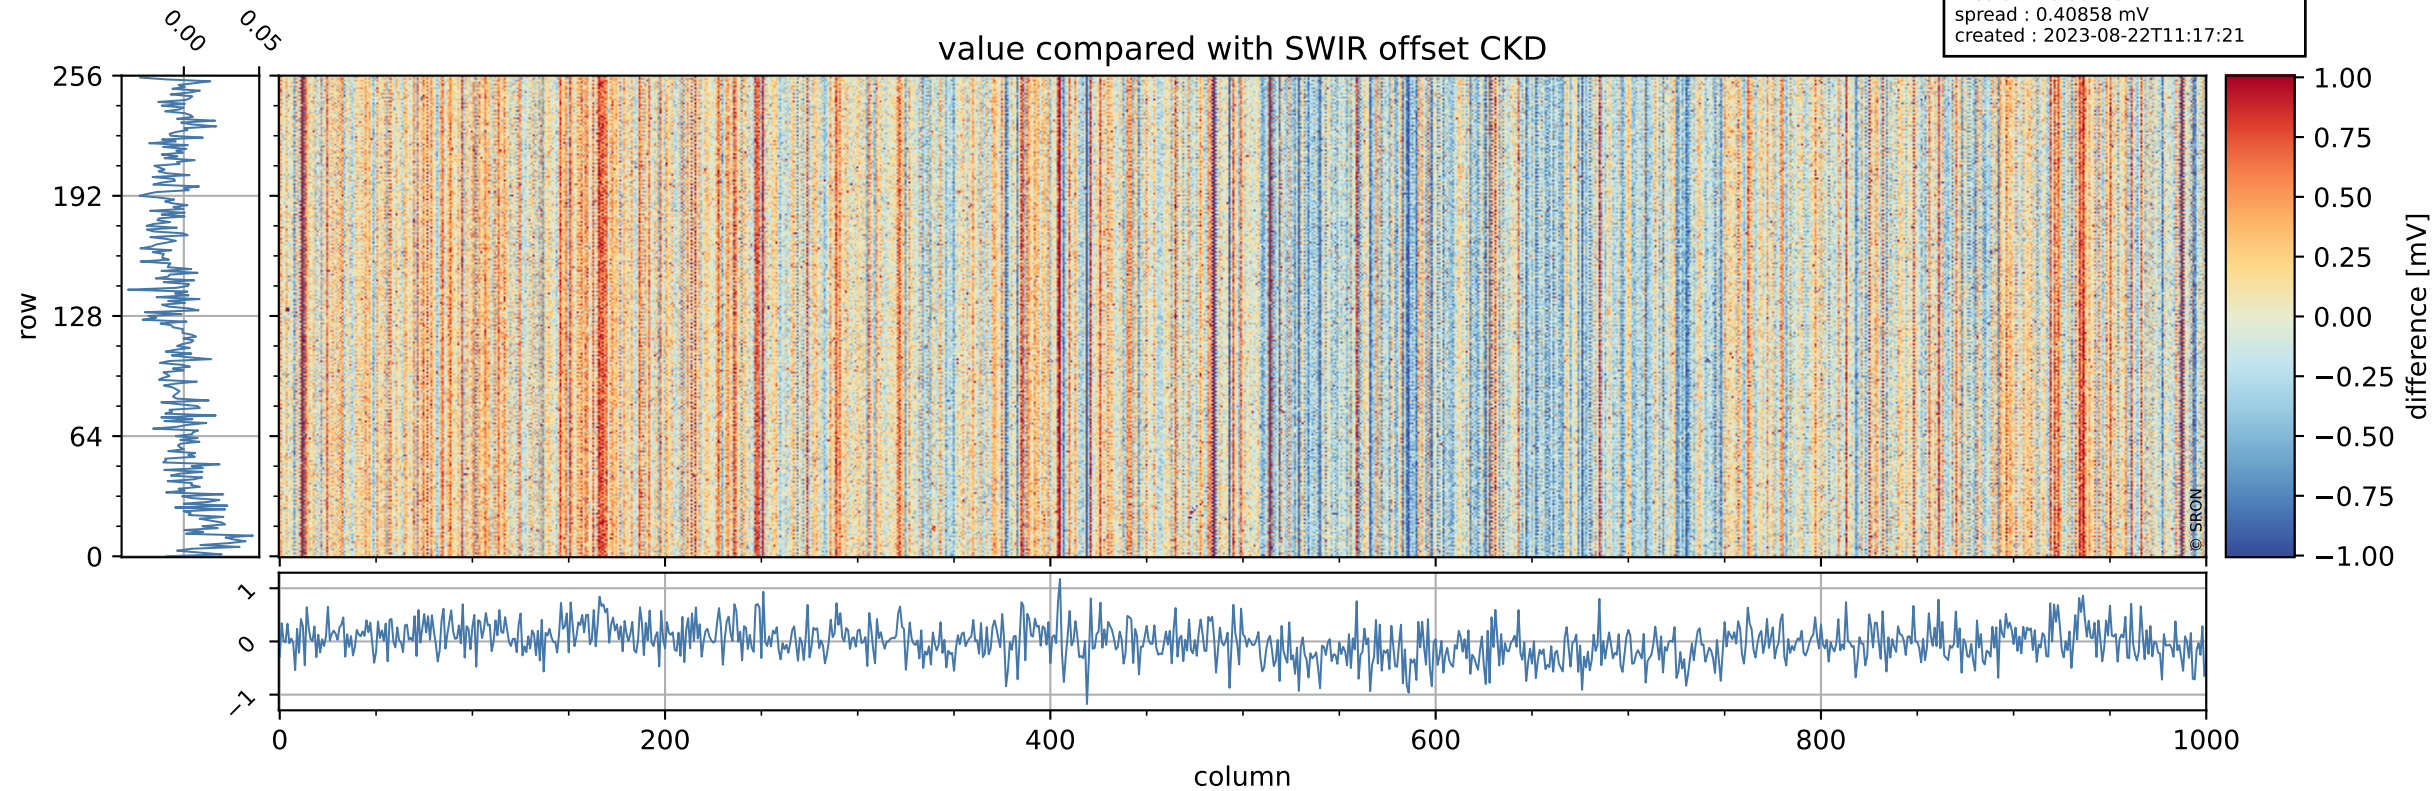

Tropomi SWIR offset (beta nominal)

orbits : 20 in [26632, 26677]
coverage : 2022-12-03 / 2022-12-06
median : 0.52601 V
spread : 0.035912 V
created : 2023-08-22T11:17:21

value detector map

Tropomi SWIR offset (beta nominal)

orbits : 20 in [26632, 26677]
coverage : 2022-12-03 / 2022-12-06
median : 27.165 μV
spread : 13.901 μV
created : 2023-08-22T11:17:21

Tropomi SWIR offset (beta nominal)

orbits : 20 in [26632, 26677]
coverage : 2022-12-03 / 2022-12-06
median : -0.0012914 mV
spread : 0.40858 mV
created : 2023-08-22T11:17:21

value compared with SWIR offset CKD

Tropomi SWIR offset (beta nominal) ground-tracks of Sentinel-5P

orbits : 20 in [26632, 26677]
coverage : 2022-12-03 / 2022-12-06
created : 2023-08-22T11:17:22

Tropomi SWIR offset (beta nominal)

orbits : [1867, 26677]
coverage : 2018-02-20 / 2022-12-06
created : 2023-08-22T11:17:22

trend of detector median & temperatures