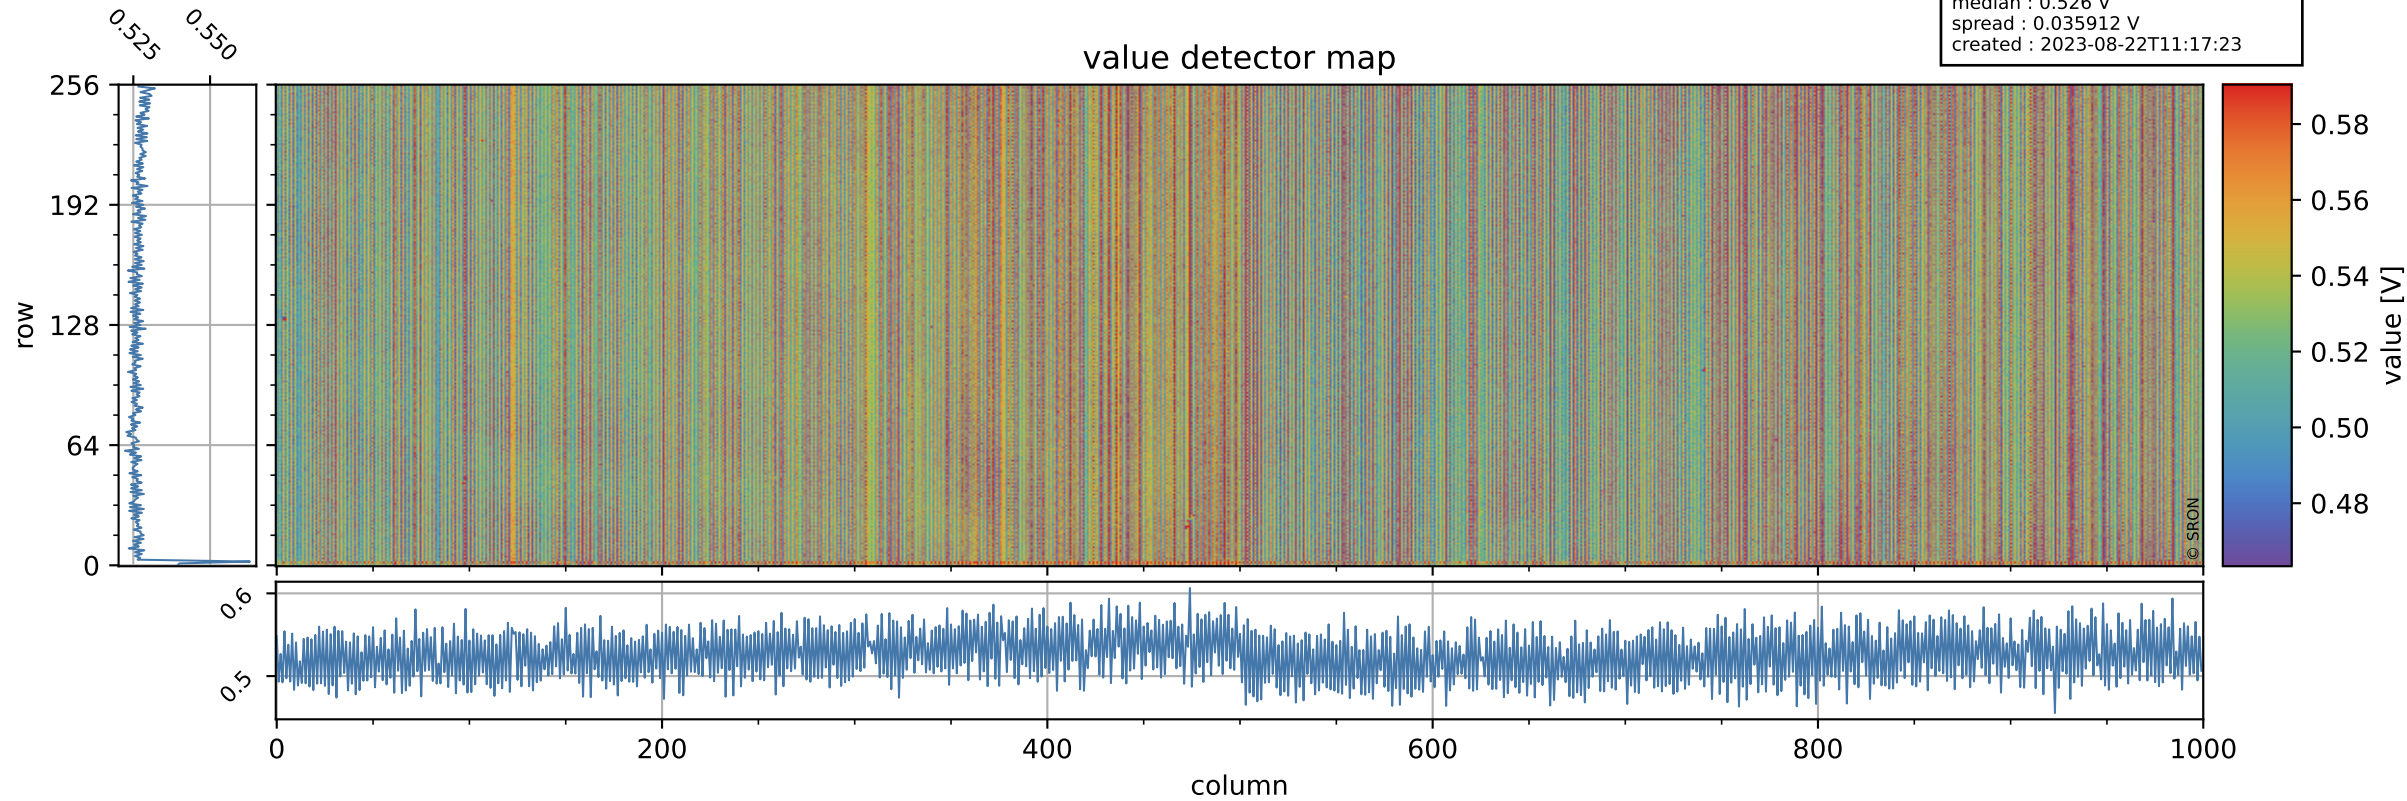

Tropomi SWIR offset (beta nominal)

orbits : 19 in [26677, 26722]
coverage : 2022-12-06 / 2022-12-09
median : 0.526 V
spread : 0.035912 V
created : 2023-08-22T11:17:23

value detector map

Tropomi SWIR offset (beta nominal)

orbits : 19 in [26677, 26722]
coverage : 2022-12-06 / 2022-12-09
median : 28.044 μV
spread : 14.221 μV
created : 2023-08-22T11:17:23

Tropomi SWIR offset (beta nominal)

orbits : 19 in [26677, 26722]
coverage : 2022-12-06 / 2022-12-09
median : -0.020053 mV
spread : 0.40858 mV
created : 2023-08-22T11:17:24

value compared with SWIR offset CKD

Tropomi SWIR offset (beta nominal) ground-tracks of Sentinel-5P

orbits : 19 in [26677, 26722]
coverage : 2022-12-06 / 2022-12-09
created : 2023-08-22T11:17:24

Tropomi SWIR offset (beta nominal)

orbits : [1867, 26722]
coverage : 2018-02-20 / 2022-12-09
created : 2023-08-22T11:17:24

trend of detector median & temperatures