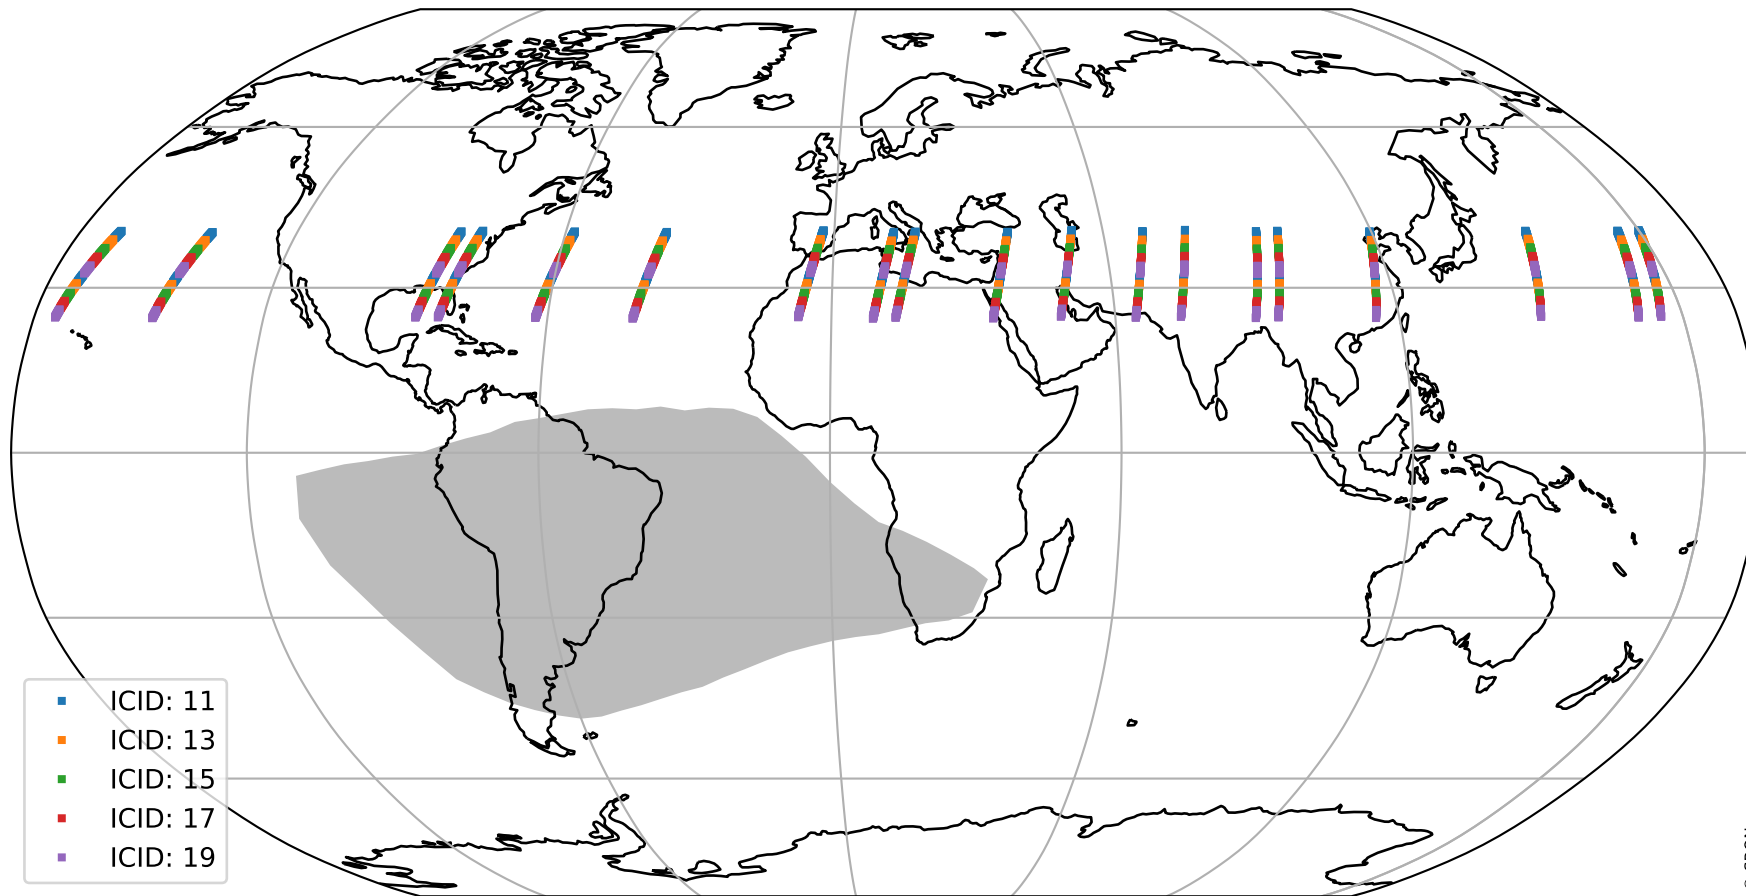

Tropomi SWIR offset (beta nominal)

orbits : 19 in [26677, 26722]
coverage : 2022-12-06 / 2022-12-09
median : 0.526 V
spread : 0.035912 V
created : 2023-08-22T11:17:23

value detector map

Tropomi SWIR offset (beta nominal)

orbits : 19 in [26677, 26722]
coverage : 2022-12-06 / 2022-12-09
median : 28.044 μV
spread : 14.221 μV
created : 2023-08-22T11:17:23

Tropomi SWIR offset (beta nominal)

orbits : 19 in [26677, 26722]
coverage : 2022-12-06 / 2022-12-09
median : -0.020053 mV
spread : 0.40858 mV
created : 2023-08-22T11:17:24

value compared with SWIR offset CKD

Tropomi SWIR offset (beta nominal) ground-tracks of Sentinel-5P

orbits : 19 in [26677, 26722]
coverage : 2022-12-06 / 2022-12-09
created : 2023-08-22T11:17:24

Tropomi SWIR offset (beta nominal)

orbits : [1867, 26722]
coverage : 2018-02-20 / 2022-12-09
created : 2023-08-22T11:17:24

trend of detector median & temperatures