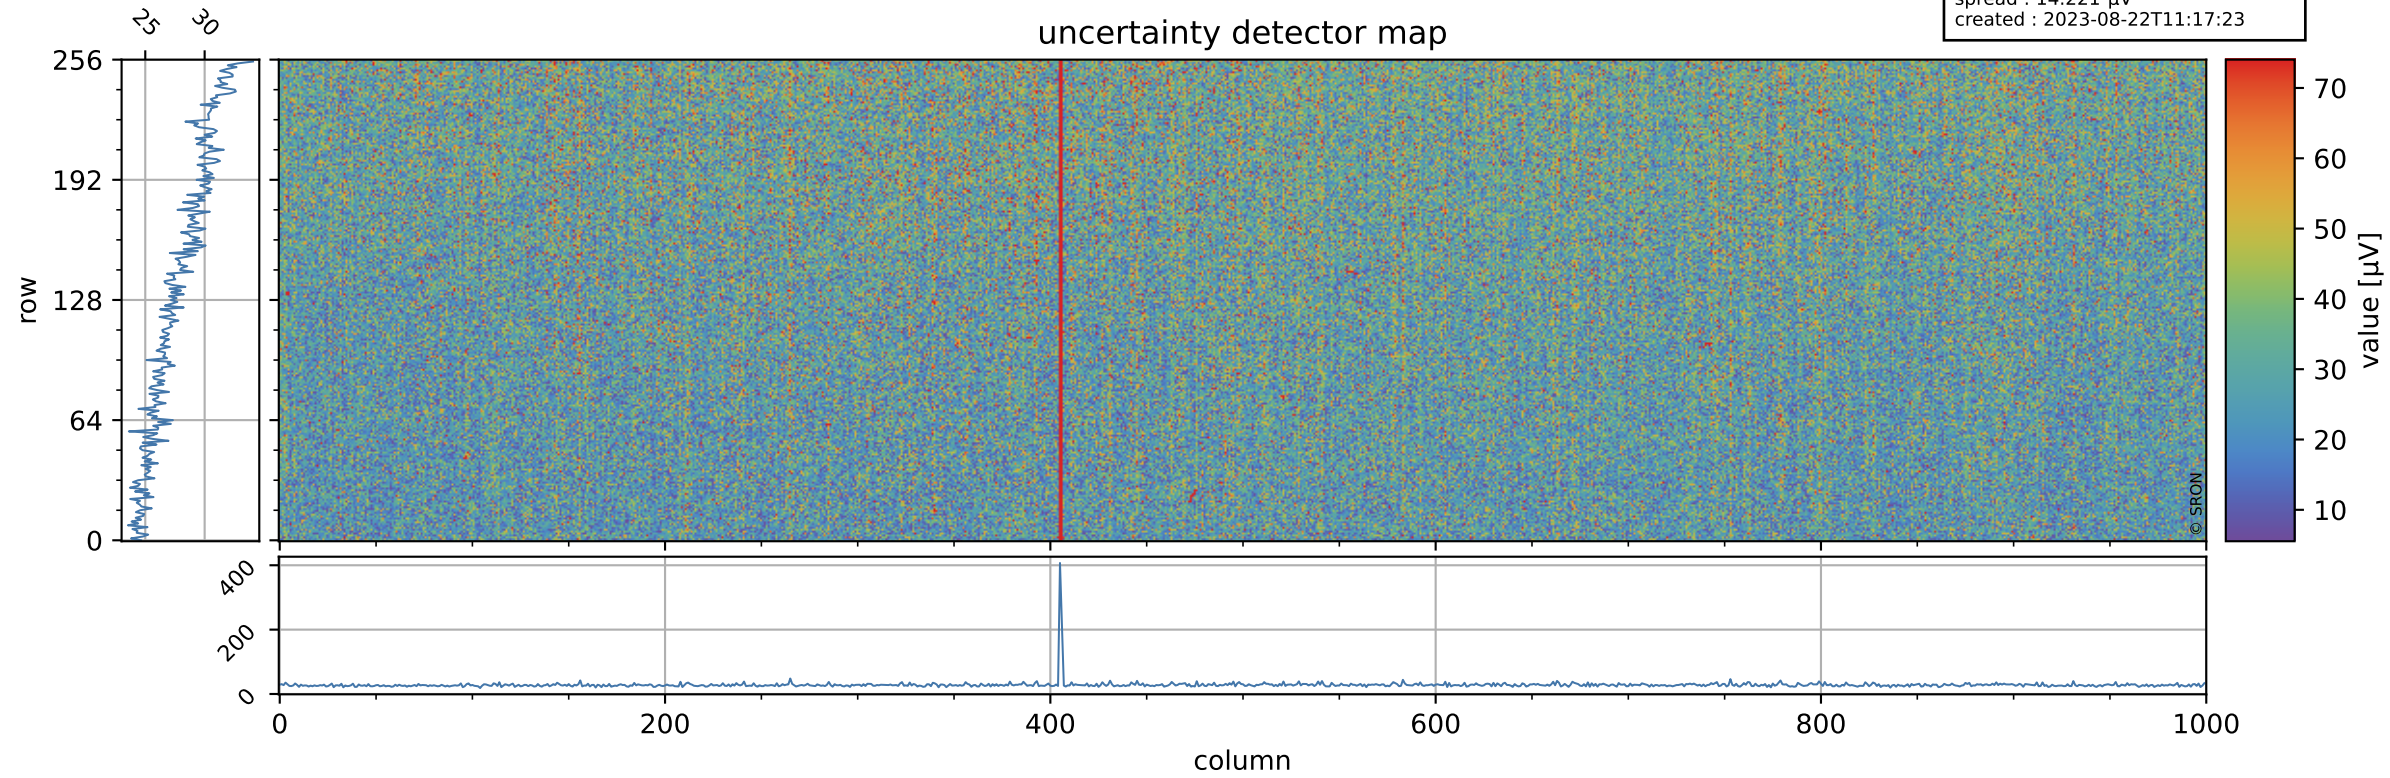

Tropomi SWIR offset (beta nominal)

orbits : 19 in [26677, 26722]
coverage : 2022-12-06 / 2022-12-09
median : 0.526 V
spread : 0.035912 V
created : 2023-08-22T11:17:23

value detector map

Tropomi SWIR offset (beta nominal)

orbits : 19 in [26677, 26722]
coverage : 2022-12-06 / 2022-12-09
median : 28.044 μV
spread : 14.221 μV
created : 2023-08-22T11:17:23

Tropomi SWIR offset (beta nominal)

orbits : 19 in [26677, 26722]
coverage : 2022-12-06 / 2022-12-09
median : -0.020053 mV
spread : 0.40858 mV
created : 2023-08-22T11:17:24

value compared with SWIR offset CKD

Tropomi SWIR offset (beta nominal) ground-tracks of Sentinel-5P

orbits : 19 in [26677, 26722]
coverage : 2022-12-06 / 2022-12-09
created : 2023-08-22T11:17:24

Tropomi SWIR offset (beta nominal)

orbits : [1867, 26722]
coverage : 2018-02-20 / 2022-12-09
created : 2023-08-22T11:17:24

trend of detector median & temperatures