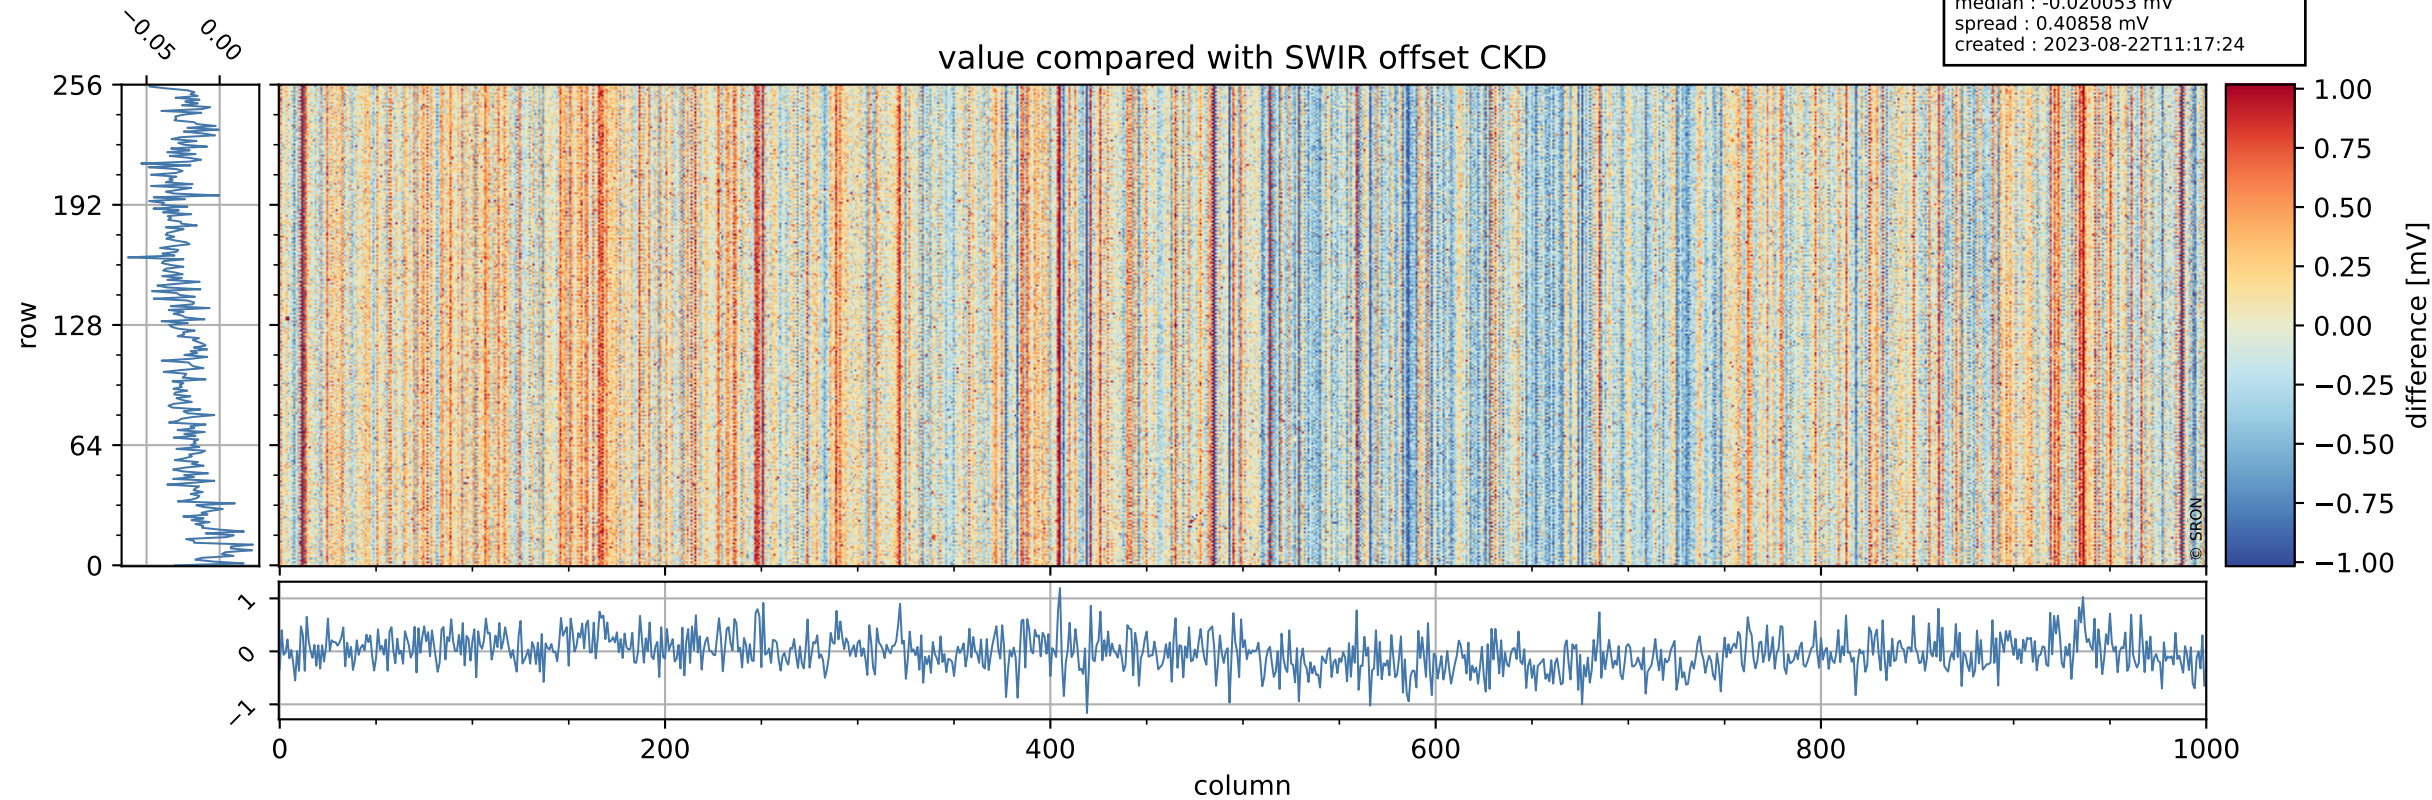

Tropomi SWIR offset (beta nominal)

orbits : 19 in [26677, 26722]
coverage : 2022-12-06 / 2022-12-09
median : 0.526 V
spread : 0.035912 V
created : 2023-08-22T11:17:23

value detector map

Tropomi SWIR offset (beta nominal)

orbits : 19 in [26677, 26722]
coverage : 2022-12-06 / 2022-12-09
median : 28.044 μV
spread : 14.221 μV
created : 2023-08-22T11:17:23

Tropomi SWIR offset (beta nominal)

orbits : 19 in [26677, 26722]
coverage : 2022-12-06 / 2022-12-09
median : -0.020053 mV
spread : 0.40858 mV
created : 2023-08-22T11:17:24

value compared with SWIR offset CKD

Tropomi SWIR offset (beta nominal) ground-tracks of Sentinel-5P

orbits : 19 in [26677, 26722]
coverage : 2022-12-06 / 2022-12-09
created : 2023-08-22T11:17:24

Tropomi SWIR offset (beta nominal)

orbits : [1867, 26722]
coverage : 2018-02-20 / 2022-12-09
created : 2023-08-22T11:17:24

trend of detector median & temperatures