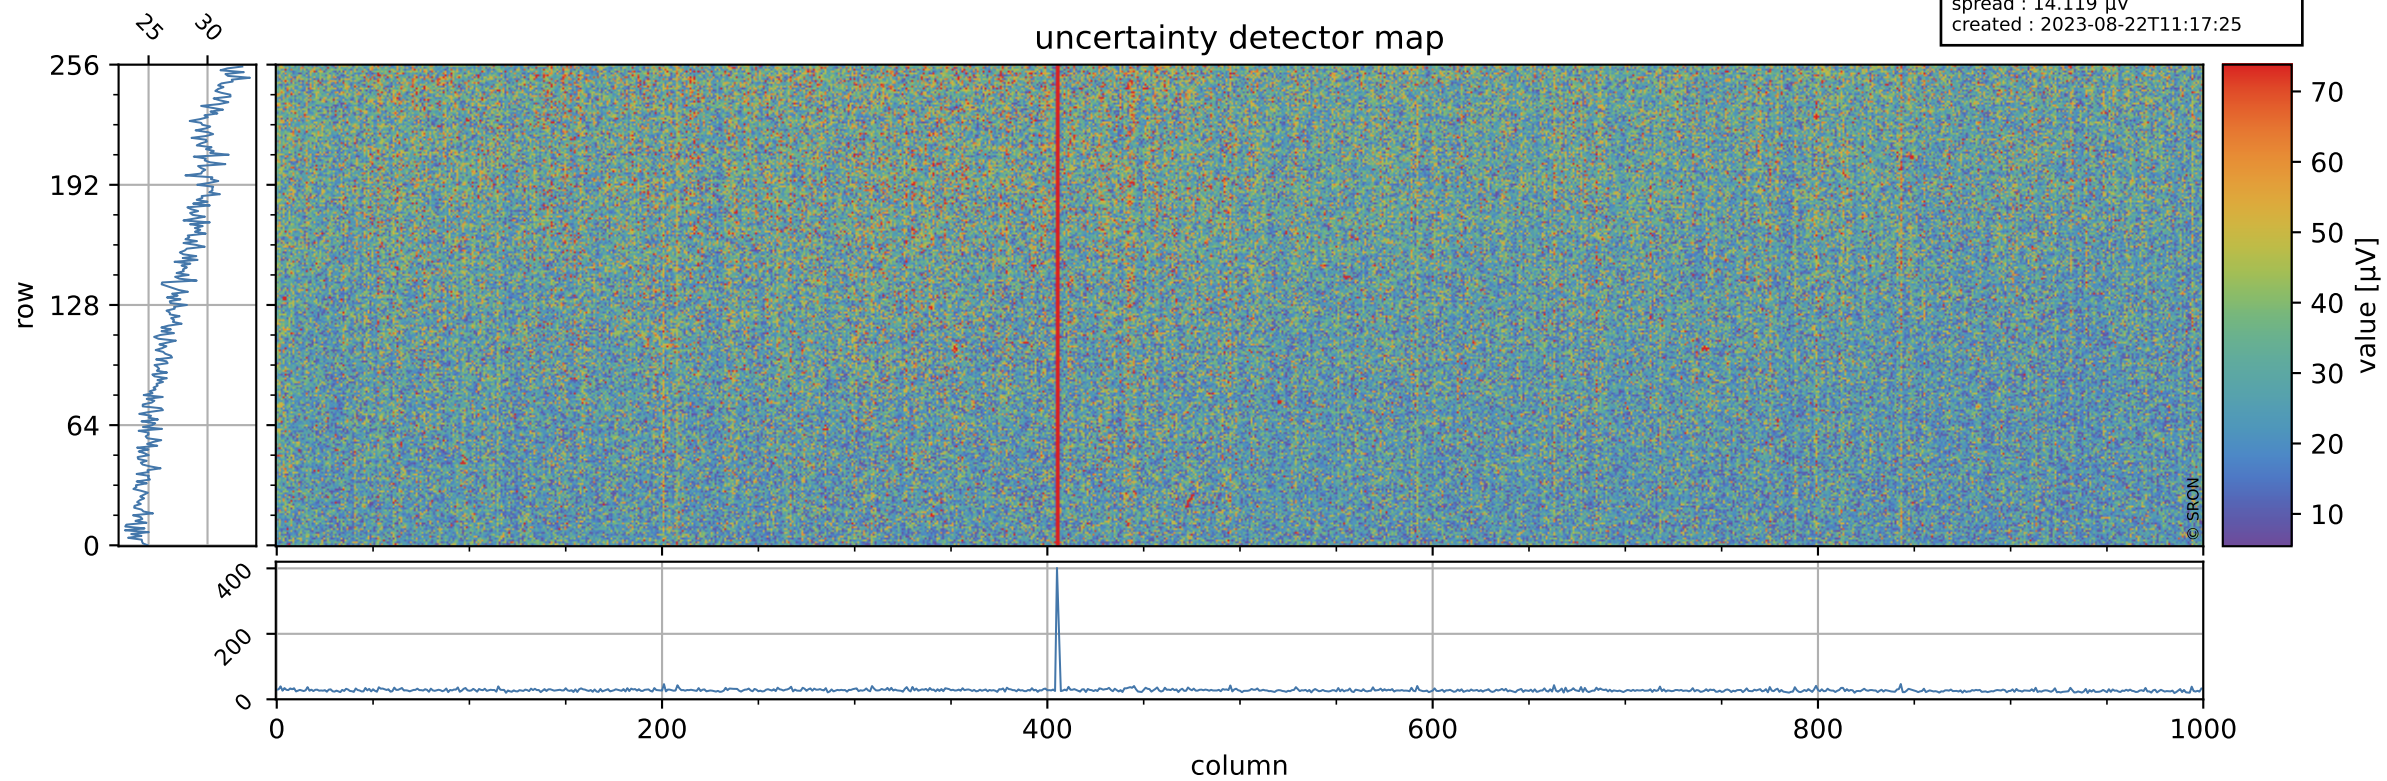

Tropomi SWIR offset (beta nominal)

orbits : 20 in [26722, 26767]
coverage : 2022-12-10 / 2022-12-13
median : 0.52597 V
spread : 0.035909 V
created : 2023-08-22T11:17:25

value detector map

Tropomi SWIR offset (beta nominal)

orbits : 20 in [26722, 26767]
coverage : 2022-12-10 / 2022-12-13
median : 27.704 μV
spread : 14.119 μV
created : 2023-08-22T11:17:25

Tropomi SWIR offset (beta nominal)

orbits : 20 in [26722, 26767]
coverage : 2022-12-10 / 2022-12-13
median : -0.043494 mV
spread : 0.41027 mV
created : 2023-08-22T11:17:26

value compared with SWIR offset CKD

Tropomi SWIR offset (beta nominal) ground-tracks of Sentinel-5P

orbits : 20 in [26722, 26767]
coverage : 2022-12-10 / 2022-12-13
created : 2023-08-22T11:17:26

Tropomi SWIR offset (beta nominal)

orbits : [1867, 26767]
coverage : 2018-02-20 / 2022-12-13
created : 2023-08-22T11:17:26

trend of detector median & temperatures