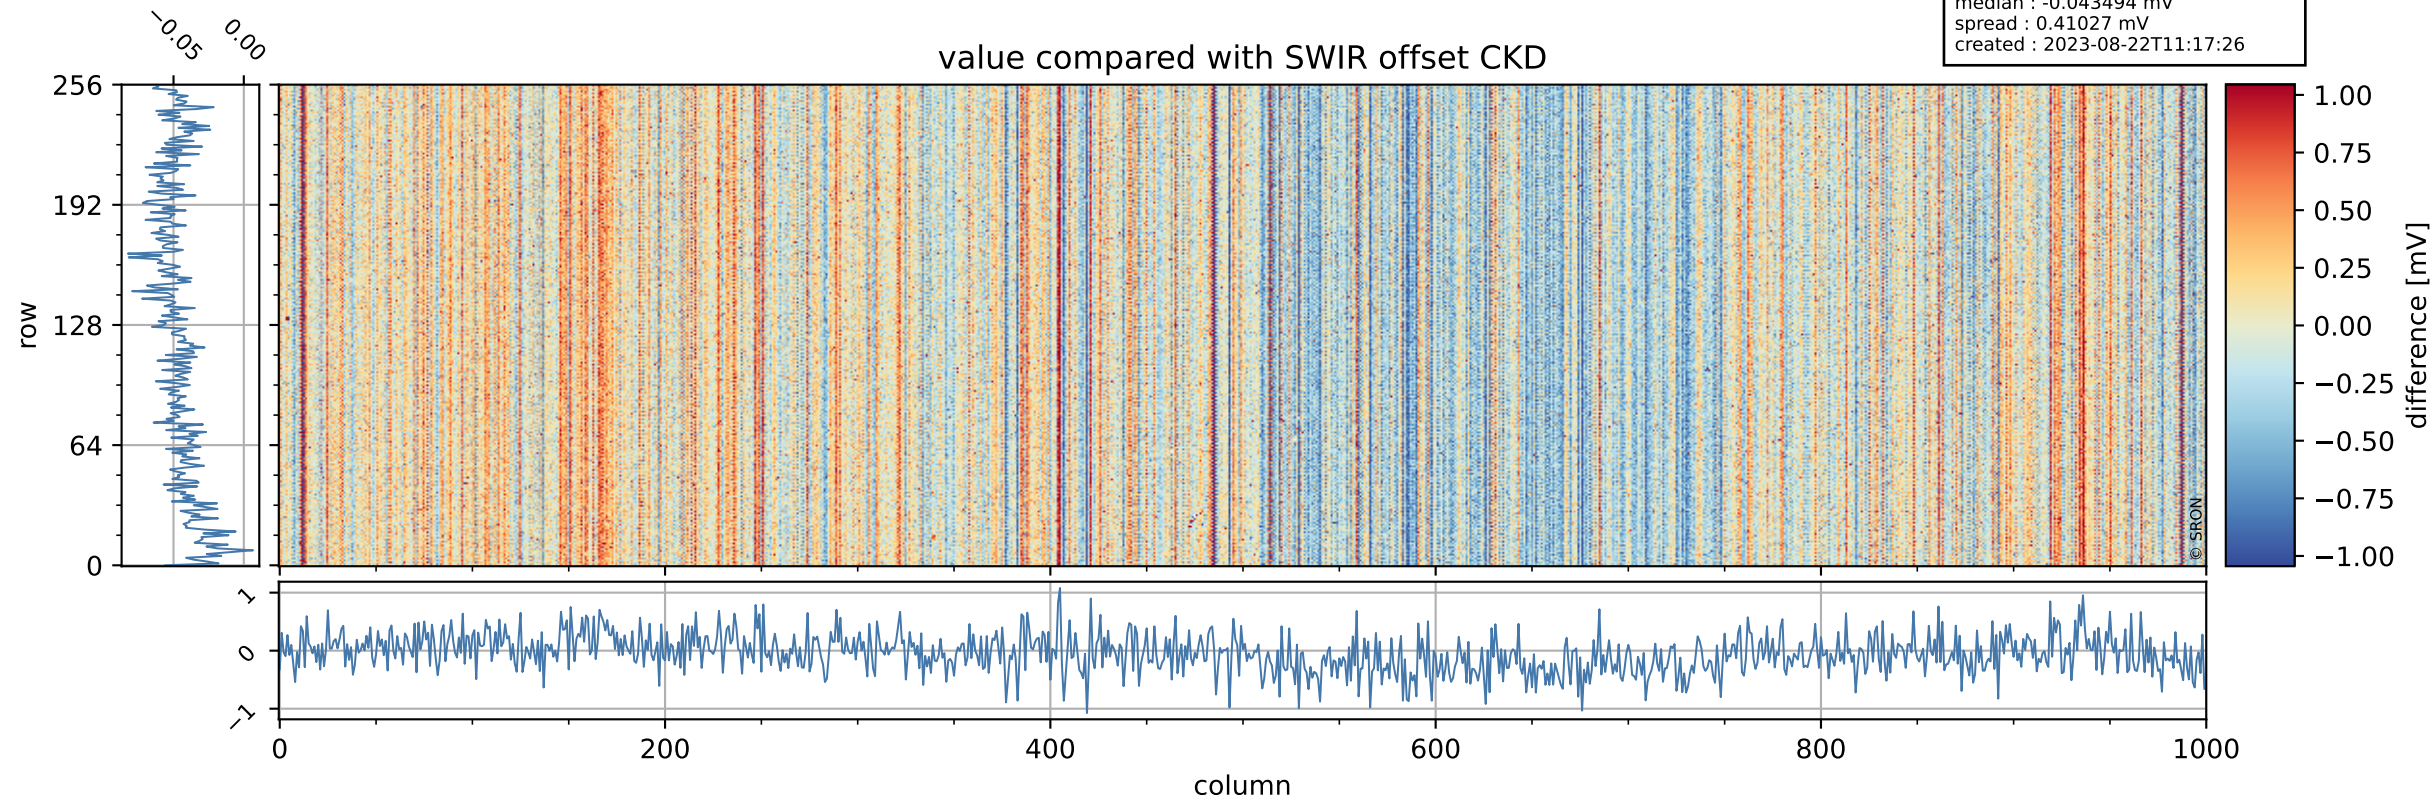

Tropomi SWIR offset (beta nominal)

orbits : 20 in [26722, 26767]
coverage : 2022-12-10 / 2022-12-13
median : 0.52597 V
spread : 0.035909 V
created : 2023-08-22T11:17:25

value detector map

Tropomi SWIR offset (beta nominal)

orbits : 20 in [26722, 26767]
coverage : 2022-12-10 / 2022-12-13
median : 27.704 μV
spread : 14.119 μV
created : 2023-08-22T11:17:25

Tropomi SWIR offset (beta nominal)

orbits : 20 in [26722, 26767]
coverage : 2022-12-10 / 2022-12-13
median : -0.043494 mV
spread : 0.41027 mV
created : 2023-08-22T11:17:26

value compared with SWIR offset CKD

Tropomi SWIR offset (beta nominal) ground-tracks of Sentinel-5P

orbits : 20 in [26722, 26767]
coverage : 2022-12-10 / 2022-12-13
created : 2023-08-22T11:17:26

Tropomi SWIR offset (beta nominal)

orbits : [1867, 26767]
coverage : 2018-02-20 / 2022-12-13
created : 2023-08-22T11:17:26

trend of detector median & temperatures