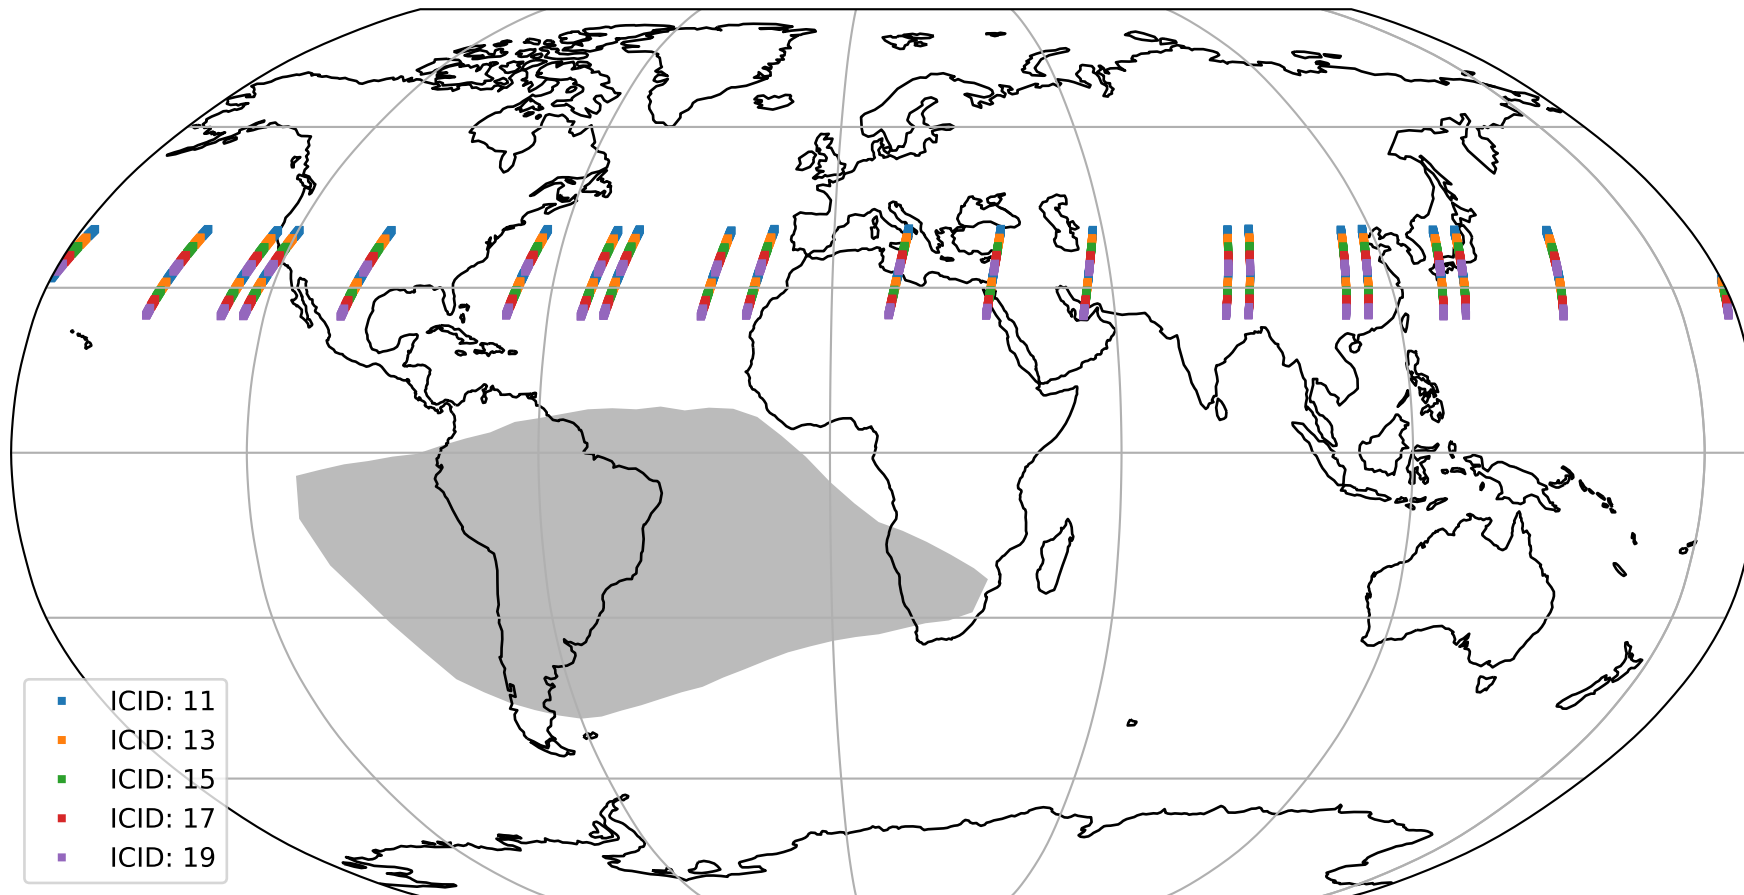

Tropomi SWIR offset (beta nominal)

orbits : 20 in [26722, 26767]
coverage : 2022-12-10 / 2022-12-13
median : 0.52597 V
spread : 0.035909 V
created : 2023-08-22T11:17:25

value detector map

Tropomi SWIR offset (beta nominal)

orbits : 20 in [26722, 26767]
coverage : 2022-12-10 / 2022-12-13
median : 27.704 μV
spread : 14.119 μV
created : 2023-08-22T11:17:25

Tropomi SWIR offset (beta nominal)

orbits : 20 in [26722, 26767]
coverage : 2022-12-10 / 2022-12-13
median : -0.043494 mV
spread : 0.41027 mV
created : 2023-08-22T11:17:26

value compared with SWIR offset CKD

Tropomi SWIR offset (beta nominal) ground-tracks of Sentinel-5P

orbits : 20 in [26722, 26767]
coverage : 2022-12-10 / 2022-12-13
created : 2023-08-22T11:17:26

Tropomi SWIR offset (beta nominal)

orbits : [1867, 26767]
coverage : 2018-02-20 / 2022-12-13
created : 2023-08-22T11:17:26

trend of detector median & temperatures