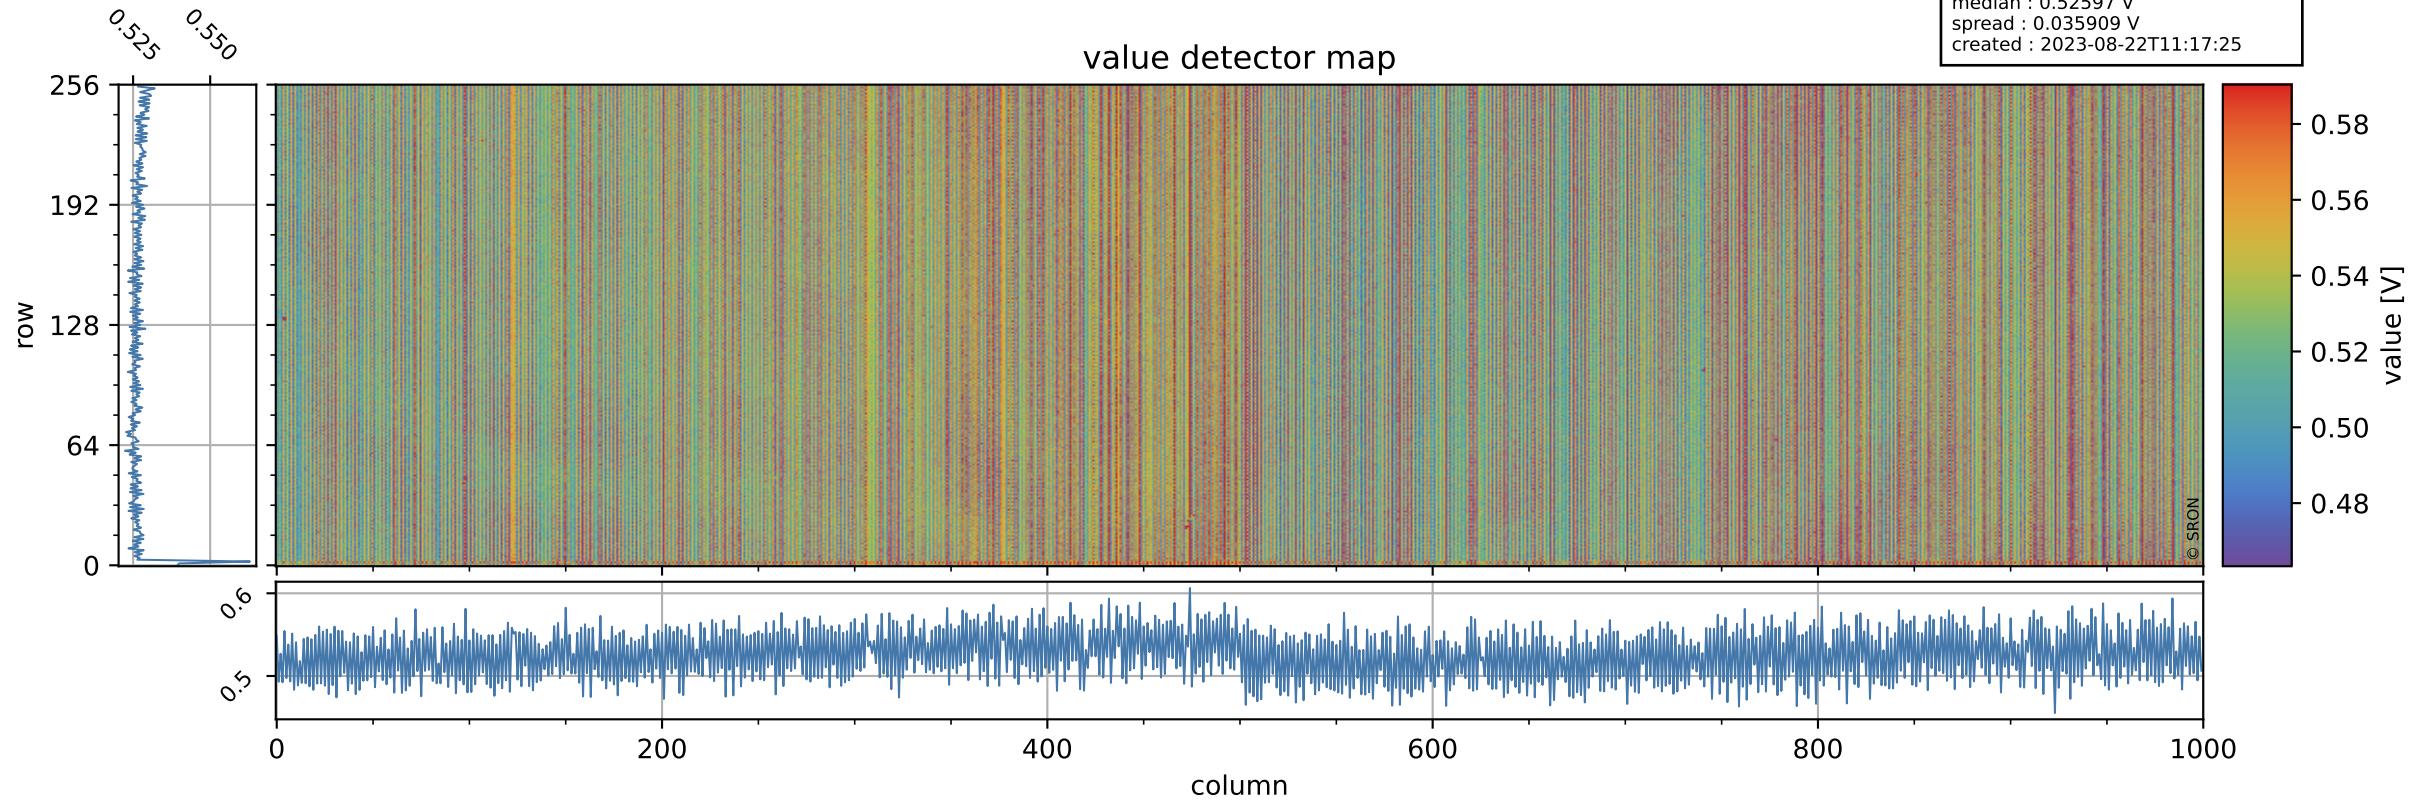

Tropomi SWIR offset (beta nominal)

orbits : 20 in [26722, 26767]
coverage : 2022-12-10 / 2022-12-13
median : 0.52597 V
spread : 0.035909 V
created : 2023-08-22T11:17:25

value detector map

Tropomi SWIR offset (beta nominal)

orbits : 20 in [26722, 26767]
coverage : 2022-12-10 / 2022-12-13
median : 27.704 μV
spread : 14.119 μV
created : 2023-08-22T11:17:25

Tropomi SWIR offset (beta nominal)

orbits : 20 in [26722, 26767]
coverage : 2022-12-10 / 2022-12-13
median : -0.043494 mV
spread : 0.41027 mV
created : 2023-08-22T11:17:26

value compared with SWIR offset CKD

Tropomi SWIR offset (beta nominal) ground-tracks of Sentinel-5P

orbits : 20 in [26722, 26767]
coverage : 2022-12-10 / 2022-12-13
created : 2023-08-22T11:17:26

Tropomi SWIR offset (beta nominal)

orbits : [1867, 26767]
coverage : 2018-02-20 / 2022-12-13
created : 2023-08-22T11:17:26

trend of detector median & temperatures