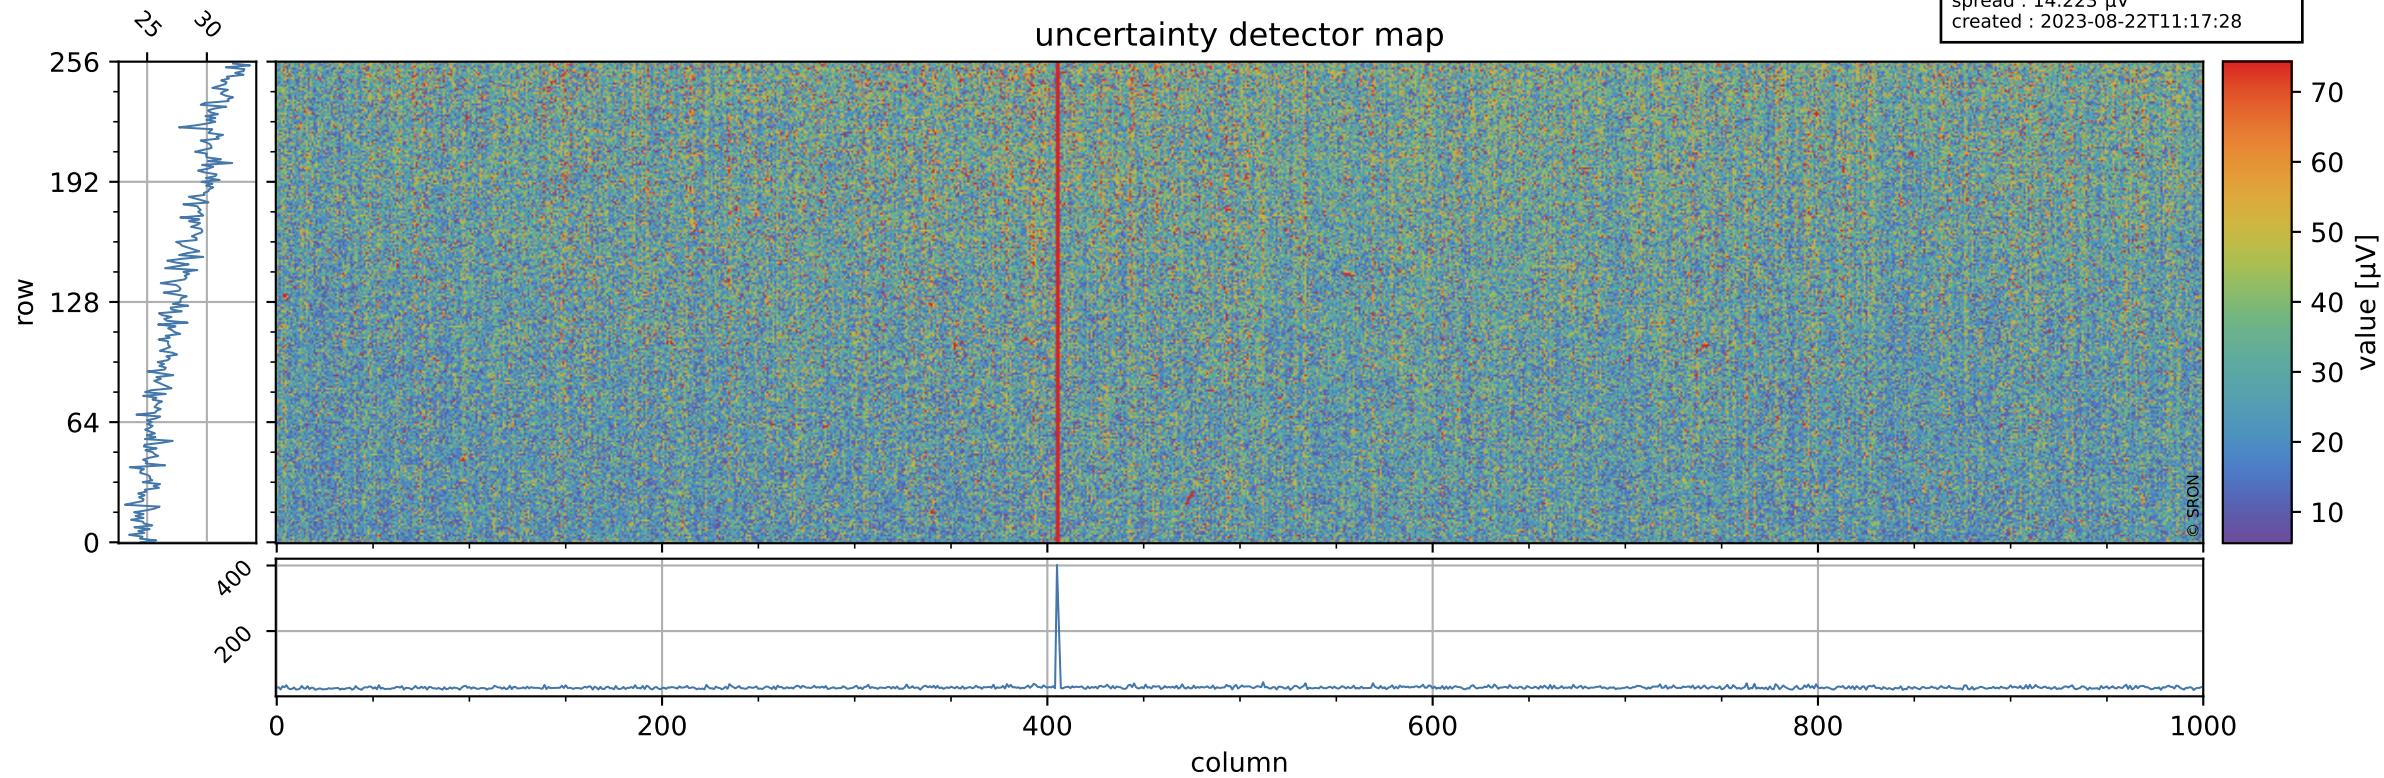

Tropomi SWIR offset (beta nominal)

orbits : 18 in [26767, 26812]
coverage : 2022-12-13 / 2022-12-16
median : 0.52596 V
spread : 0.035907 V
created : 2023-08-22T11:17:27

value detector map

Tropomi SWIR offset (beta nominal)

orbits : 18 in [26767, 26812]
coverage : 2022-12-13 / 2022-12-16
median : 28.036 μV
spread : 14.223 μV
created : 2023-08-22T11:17:28

Tropomi SWIR offset (beta nominal)

orbits : 18 in [26767, 26812]
coverage : 2022-12-13 / 2022-12-16
median : -0.051714 mV
spread : 0.40479 mV
created : 2023-08-22T11:17:28

value compared with SWIR offset CKD

Tropomi SWIR offset (beta nominal) ground-tracks of Sentinel-5P

orbits : 18 in [26767, 26812]
coverage : 2022-12-13 / 2022-12-16
created : 2023-08-22T11:17:28

Tropomi SWIR offset (beta nominal)

orbits : [1867, 26812]
coverage : 2018-02-20 / 2022-12-16
created : 2023-08-22T11:17:28

trend of detector median & temperatures