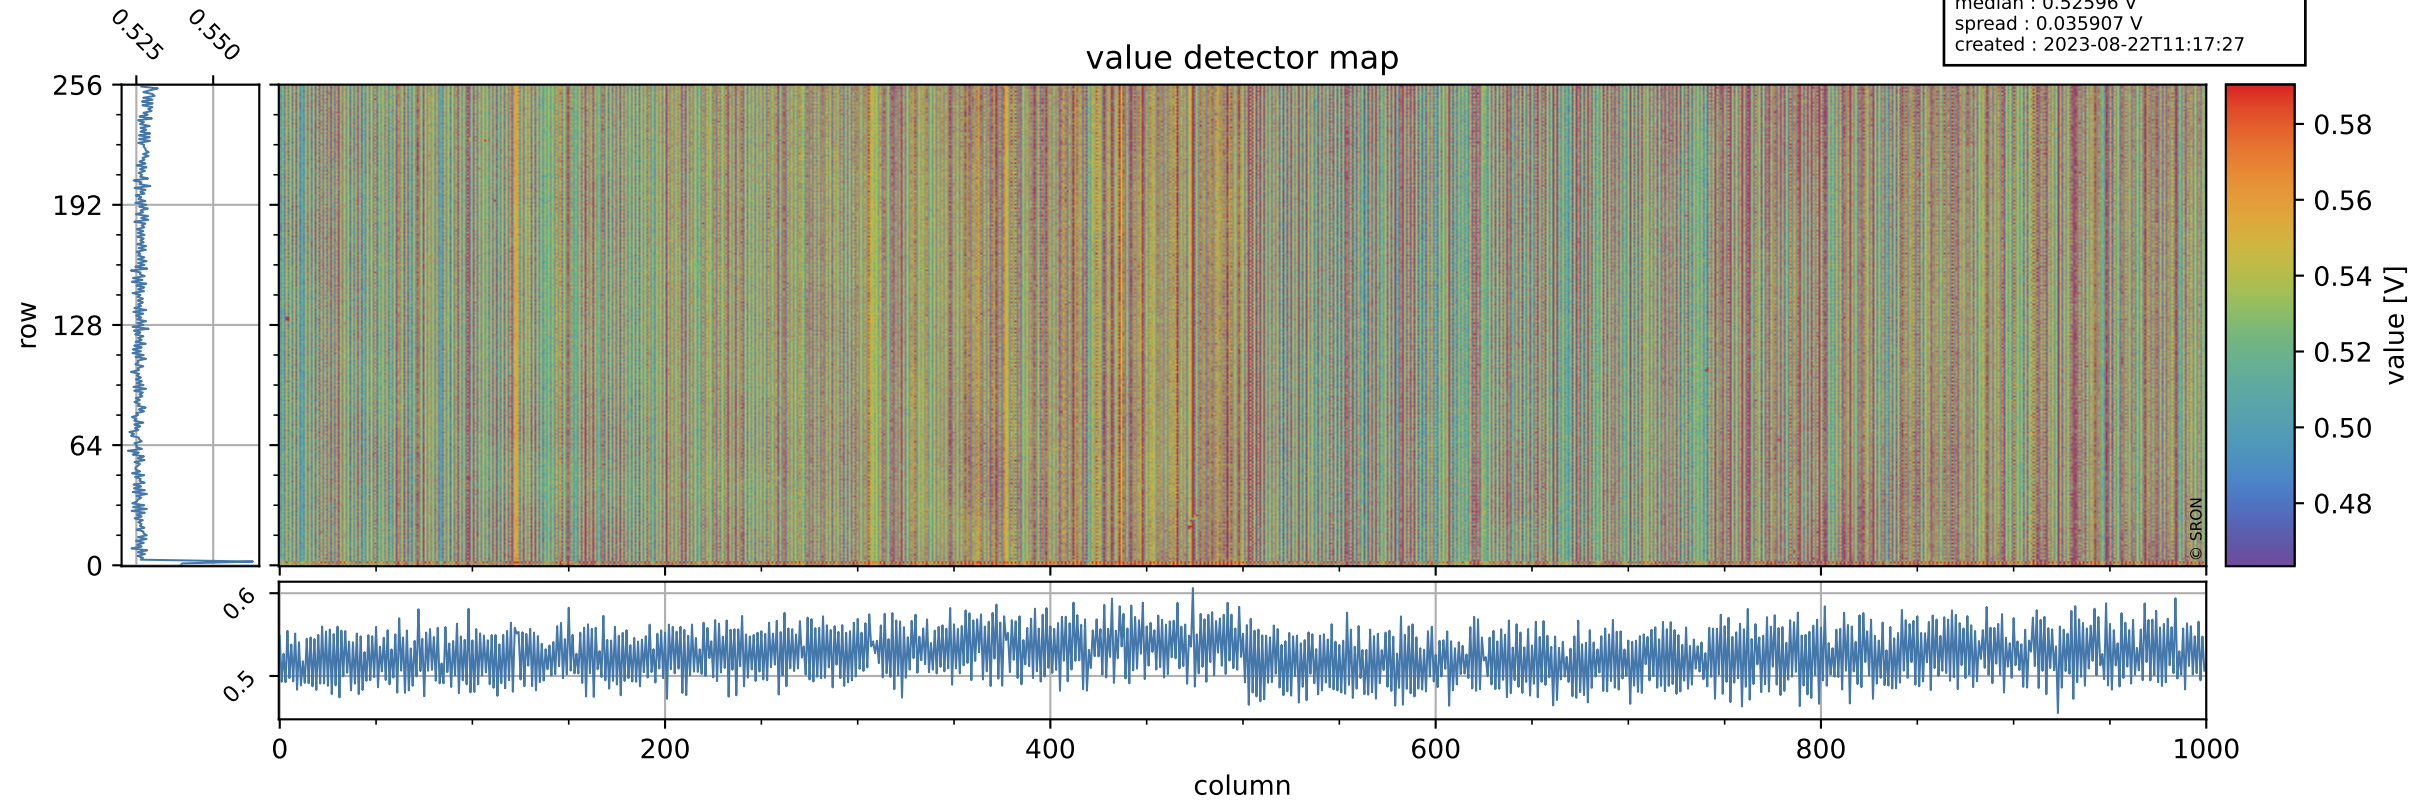

Tropomi SWIR offset (beta nominal)

orbits : 18 in [26767, 26812]
coverage : 2022-12-13 / 2022-12-16
median : 0.52596 V
spread : 0.035907 V
created : 2023-08-22T11:17:27

value detector map

Tropomi SWIR offset (beta nominal)

orbits : 18 in [26767, 26812]
coverage : 2022-12-13 / 2022-12-16
median : 28.036 μV
spread : 14.223 μV
created : 2023-08-22T11:17:28

Tropomi SWIR offset (beta nominal)

orbits : 18 in [26767, 26812]
coverage : 2022-12-13 / 2022-12-16
median : -0.051714 mV
spread : 0.40479 mV
created : 2023-08-22T11:17:28

value compared with SWIR offset CKD

Tropomi SWIR offset (beta nominal) ground-tracks of Sentinel-5P

orbits : 18 in [26767, 26812]
coverage : 2022-12-13 / 2022-12-16
created : 2023-08-22T11:17:28

Tropomi SWIR offset (beta nominal)

orbits : [1867, 26812]
coverage : 2018-02-20 / 2022-12-16
created : 2023-08-22T11:17:28

trend of detector median & temperatures