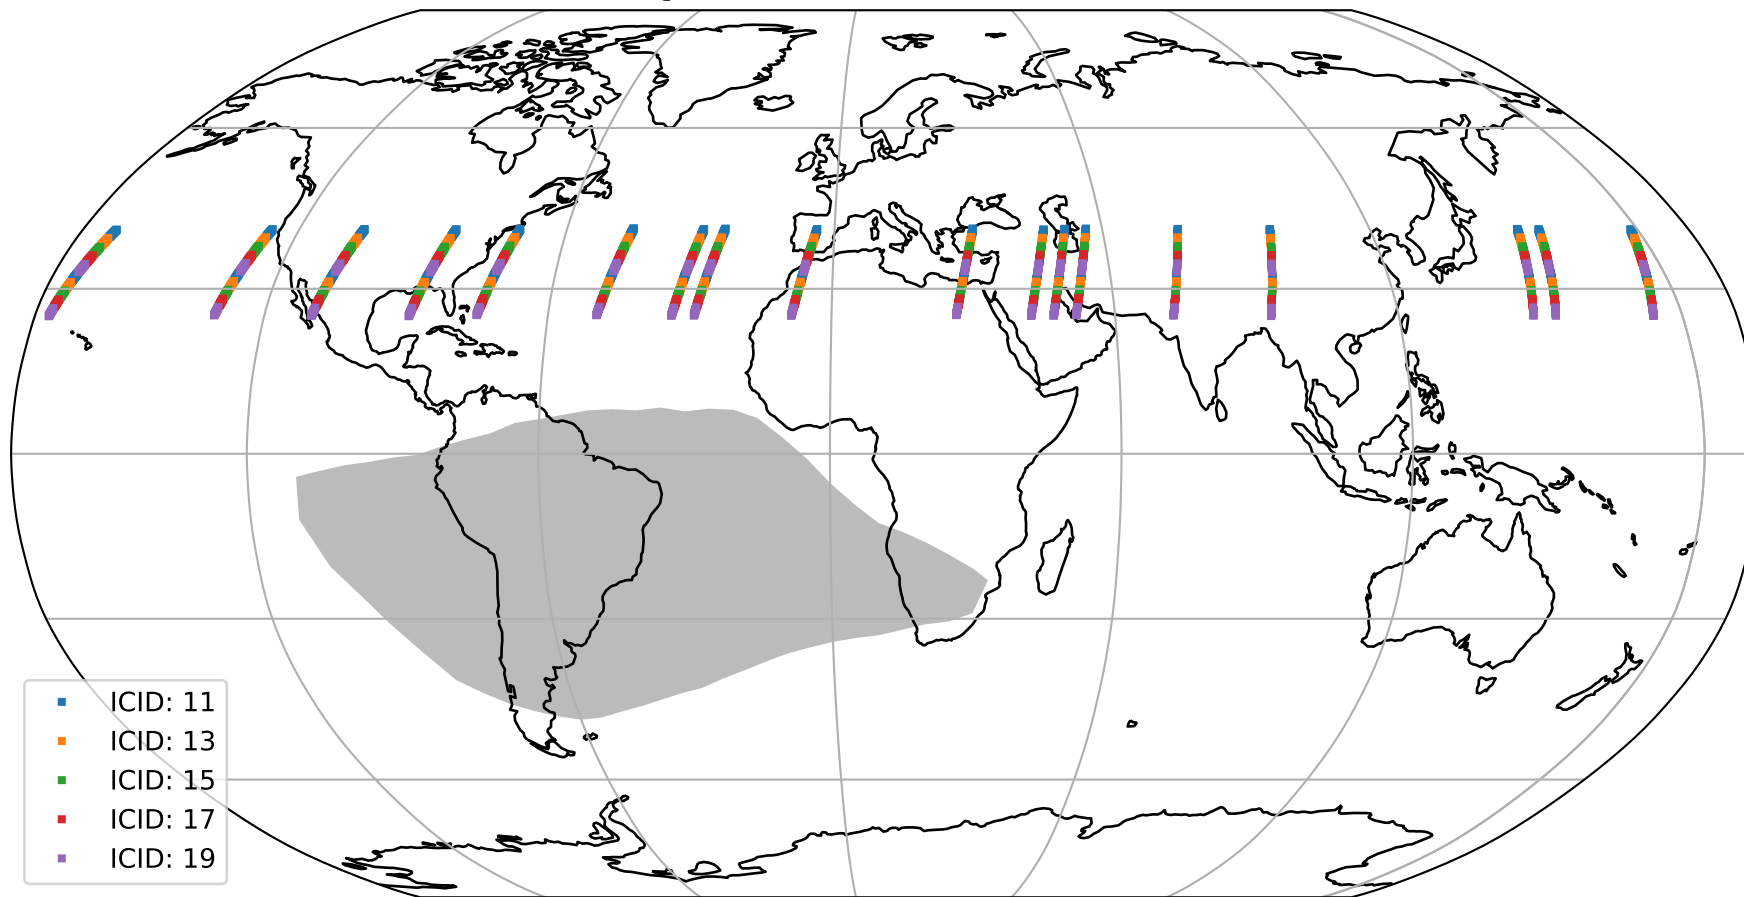

Tropomi SWIR offset (beta nominal)

orbits : 18 in [26767, 26812]
coverage : 2022-12-13 / 2022-12-16
median : 0.52596 V
spread : 0.035907 V
created : 2023-08-22T11:17:27

value detector map

Tropomi SWIR offset (beta nominal)

orbits : 18 in [26767, 26812]
coverage : 2022-12-13 / 2022-12-16
median : 28.036 μV
spread : 14.223 μV
created : 2023-08-22T11:17:28

Tropomi SWIR offset (beta nominal)

orbits : 18 in [26767, 26812]
coverage : 2022-12-13 / 2022-12-16
median : -0.051714 mV
spread : 0.40479 mV
created : 2023-08-22T11:17:28

value compared with SWIR offset CKD

Tropomi SWIR offset (beta nominal) ground-tracks of Sentinel-5P

orbits : 18 in [26767, 26812]
coverage : 2022-12-13 / 2022-12-16
created : 2023-08-22T11:17:28

Tropomi SWIR offset (beta nominal)

orbits : [1867, 26812]
coverage : 2018-02-20 / 2022-12-16
created : 2023-08-22T11:17:28

trend of detector median & temperatures