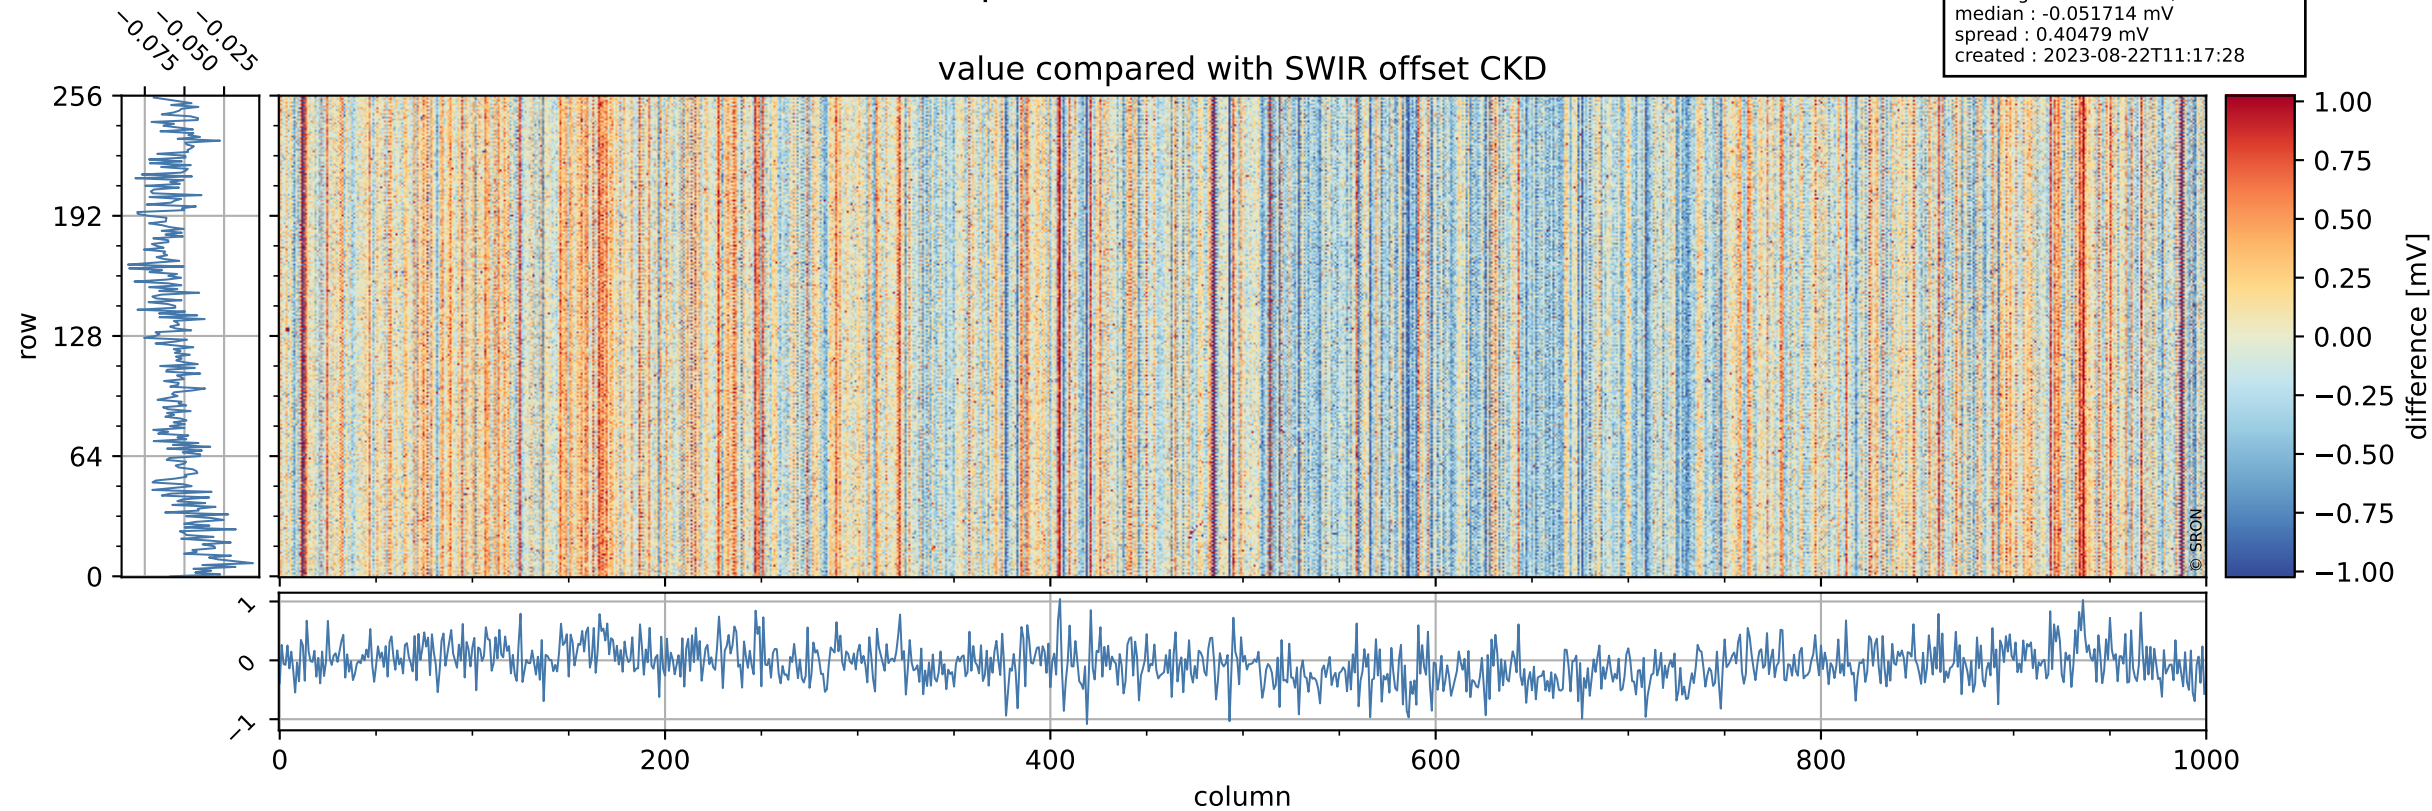

Tropomi SWIR offset (beta nominal)

orbits : 18 in [26767, 26812]
coverage : 2022-12-13 / 2022-12-16
median : 0.52596 V
spread : 0.035907 V
created : 2023-08-22T11:17:27

value detector map

Tropomi SWIR offset (beta nominal)

orbits : 18 in [26767, 26812]
coverage : 2022-12-13 / 2022-12-16
median : 28.036 μV
spread : 14.223 μV
created : 2023-08-22T11:17:28

Tropomi SWIR offset (beta nominal)

orbits : 18 in [26767, 26812]
coverage : 2022-12-13 / 2022-12-16
median : -0.051714 mV
spread : 0.40479 mV
created : 2023-08-22T11:17:28

value compared with SWIR offset CKD

Tropomi SWIR offset (beta nominal) ground-tracks of Sentinel-5P

orbits : 18 in [26767, 26812]
coverage : 2022-12-13 / 2022-12-16
created : 2023-08-22T11:17:28

Tropomi SWIR offset (beta nominal)

orbits : [1867, 26812]
coverage : 2018-02-20 / 2022-12-16
created : 2023-08-22T11:17:28

trend of detector median & temperatures