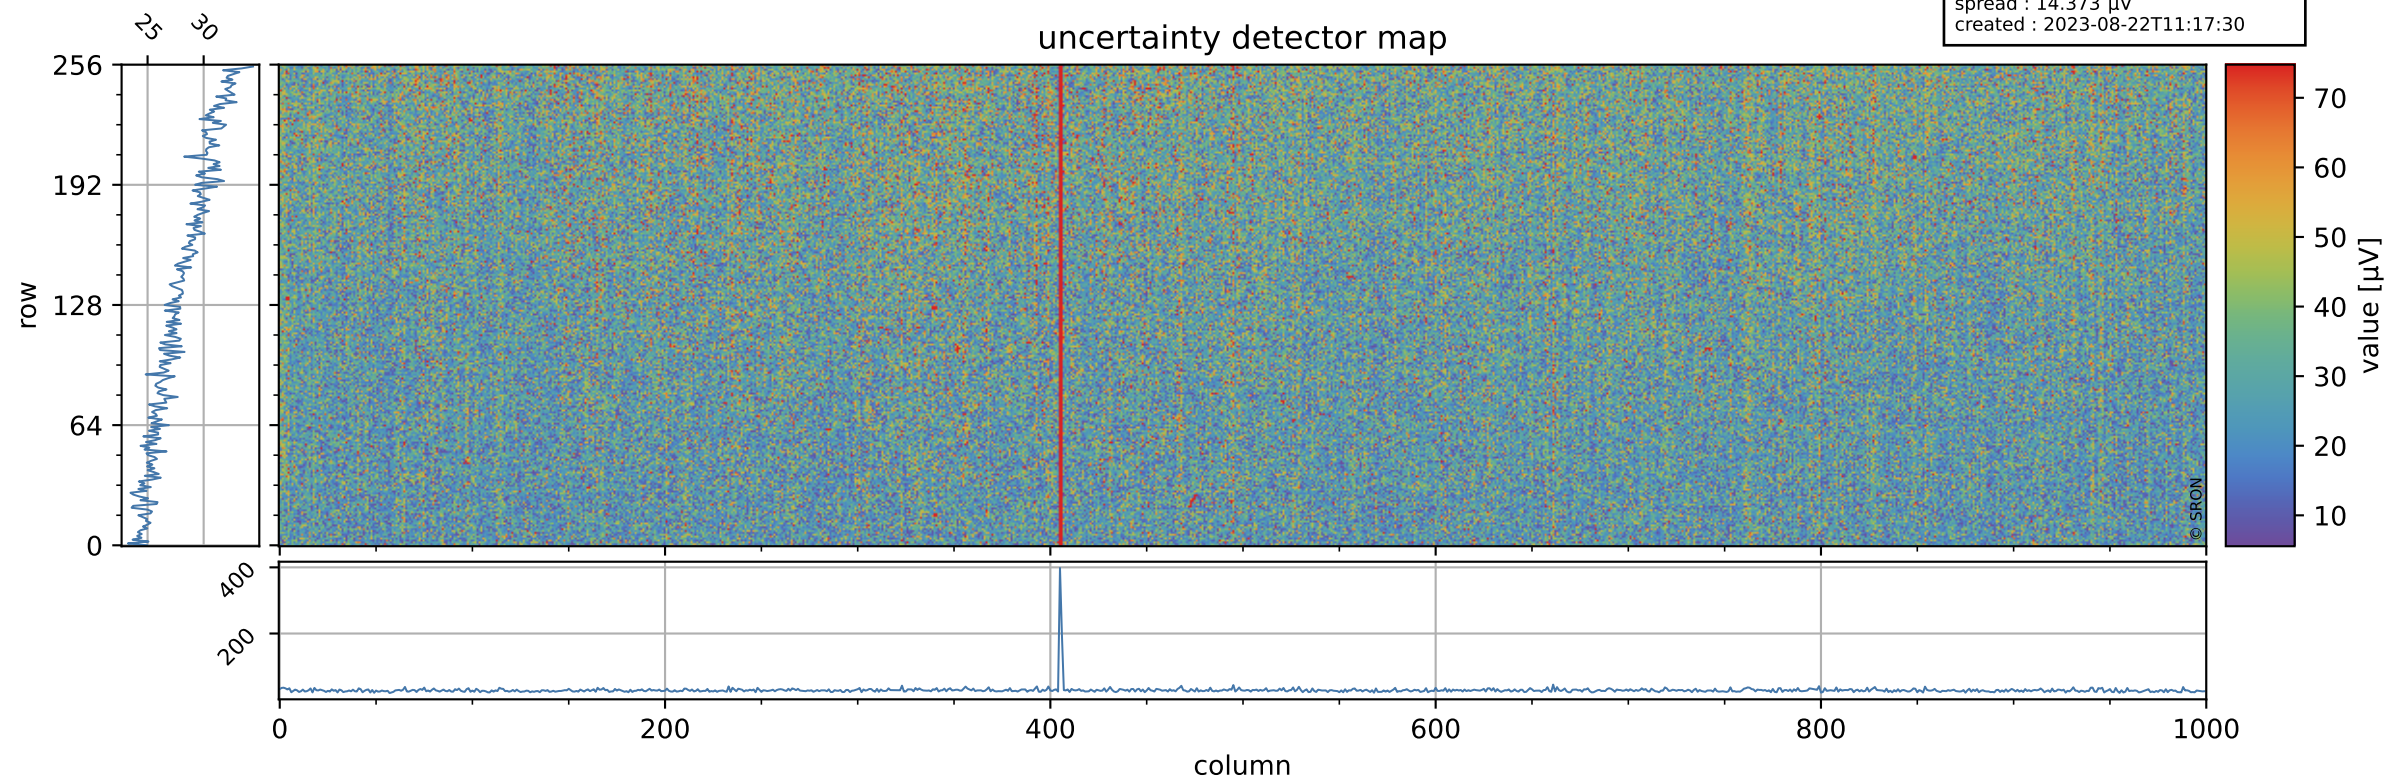

Tropomi SWIR offset (beta nominal)

orbits : 20 in [26812, 26857]
coverage : 2022-12-16 / 2022-12-19
median : 0.52597 V
spread : 0.035904 V
created : 2023-08-22T11:17:29

value detector map

Tropomi SWIR offset (beta nominal)

orbits : 20 in [26812, 26857]
coverage : 2022-12-16 / 2022-12-19
median : 28.267 μV
spread : 14.373 μV
created : 2023-08-22T11:17:30

Tropomi SWIR offset (beta nominal)

orbits : 20 in [26812, 26857]
coverage : 2022-12-16 / 2022-12-19
median : -0.038818 mV
spread : 0.40586 mV
created : 2023-08-22T11:17:30

value compared with SWIR offset CKD

Tropomi SWIR offset (beta nominal) ground-tracks of Sentinel-5P

orbits : 20 in [26812, 26857]
coverage : 2022-12-16 / 2022-12-19
created : 2023-08-22T11:17:30

Tropomi SWIR offset (beta nominal)

orbits : [1867, 26857]
coverage : 2018-02-20 / 2022-12-19
created : 2023-08-22T11:17:31

trend of detector median & temperatures