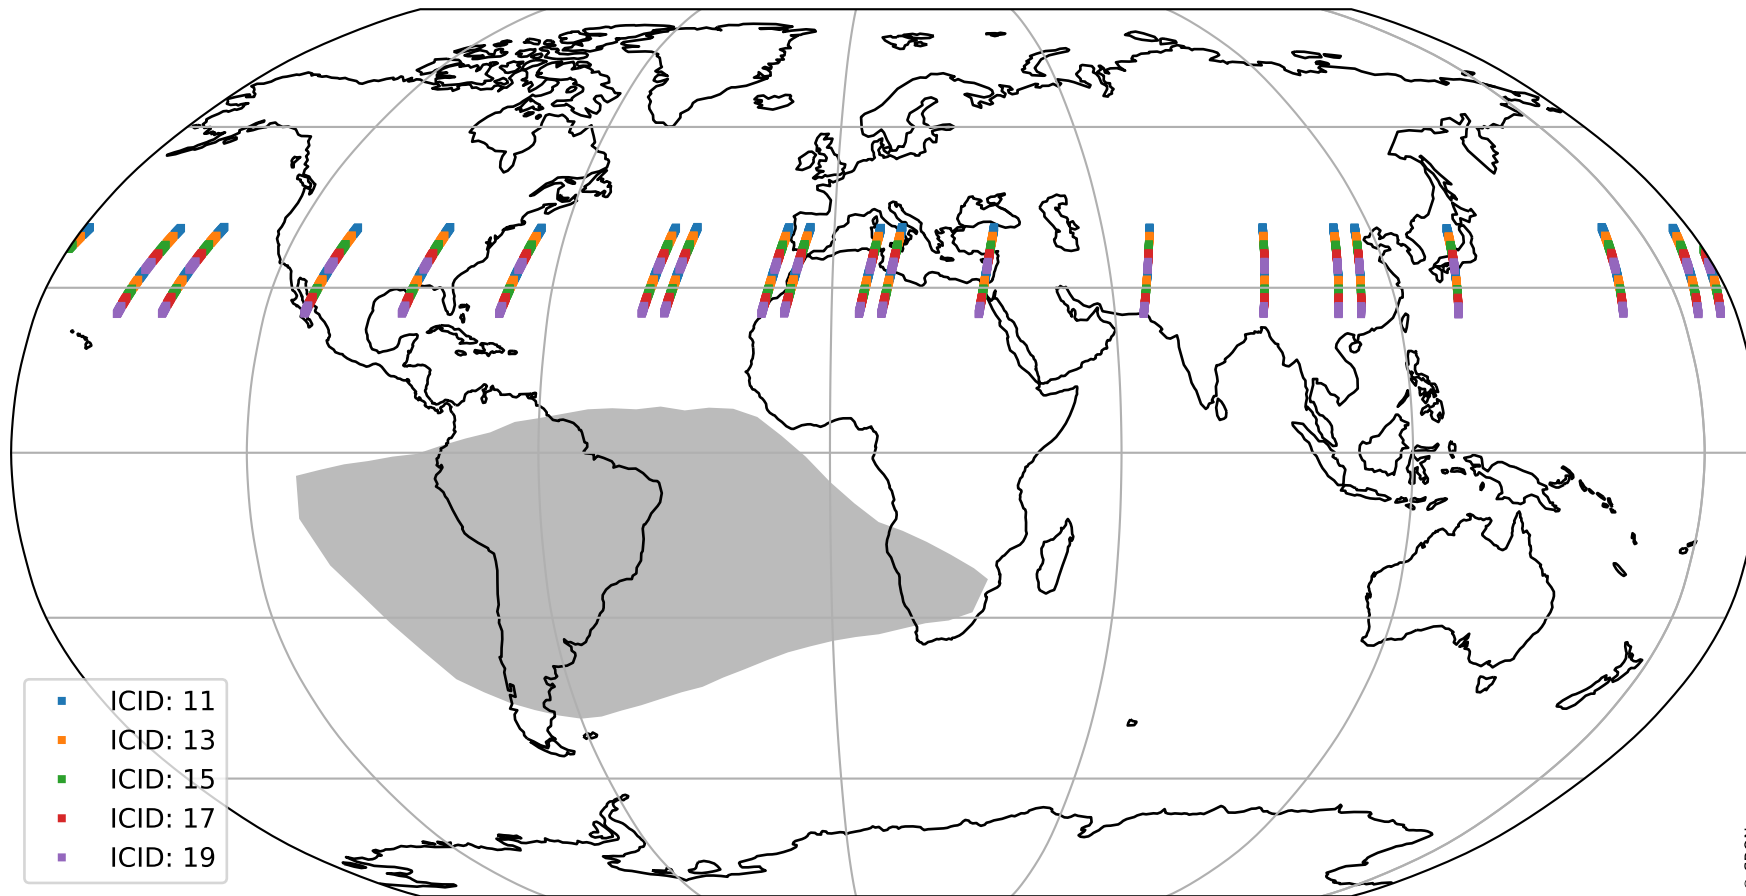

Tropomi SWIR offset (beta nominal)

orbits : 20 in [26812, 26857]
coverage : 2022-12-16 / 2022-12-19
median : 0.52597 V
spread : 0.035904 V
created : 2023-08-22T11:17:29

value detector map

Tropomi SWIR offset (beta nominal)

orbits : 20 in [26812, 26857]
coverage : 2022-12-16 / 2022-12-19
median : 28.267 μV
spread : 14.373 μV
created : 2023-08-22T11:17:30

Tropomi SWIR offset (beta nominal)

orbits : 20 in [26812, 26857]
coverage : 2022-12-16 / 2022-12-19
median : -0.038818 mV
spread : 0.40586 mV
created : 2023-08-22T11:17:30

value compared with SWIR offset CKD

Tropomi SWIR offset (beta nominal) ground-tracks of Sentinel-5P

orbits : 20 in [26812, 26857]
coverage : 2022-12-16 / 2022-12-19
created : 2023-08-22T11:17:30

Tropomi SWIR offset (beta nominal)

orbits : [1867, 26857]
coverage : 2018-02-20 / 2022-12-19
created : 2023-08-22T11:17:31

trend of detector median & temperatures