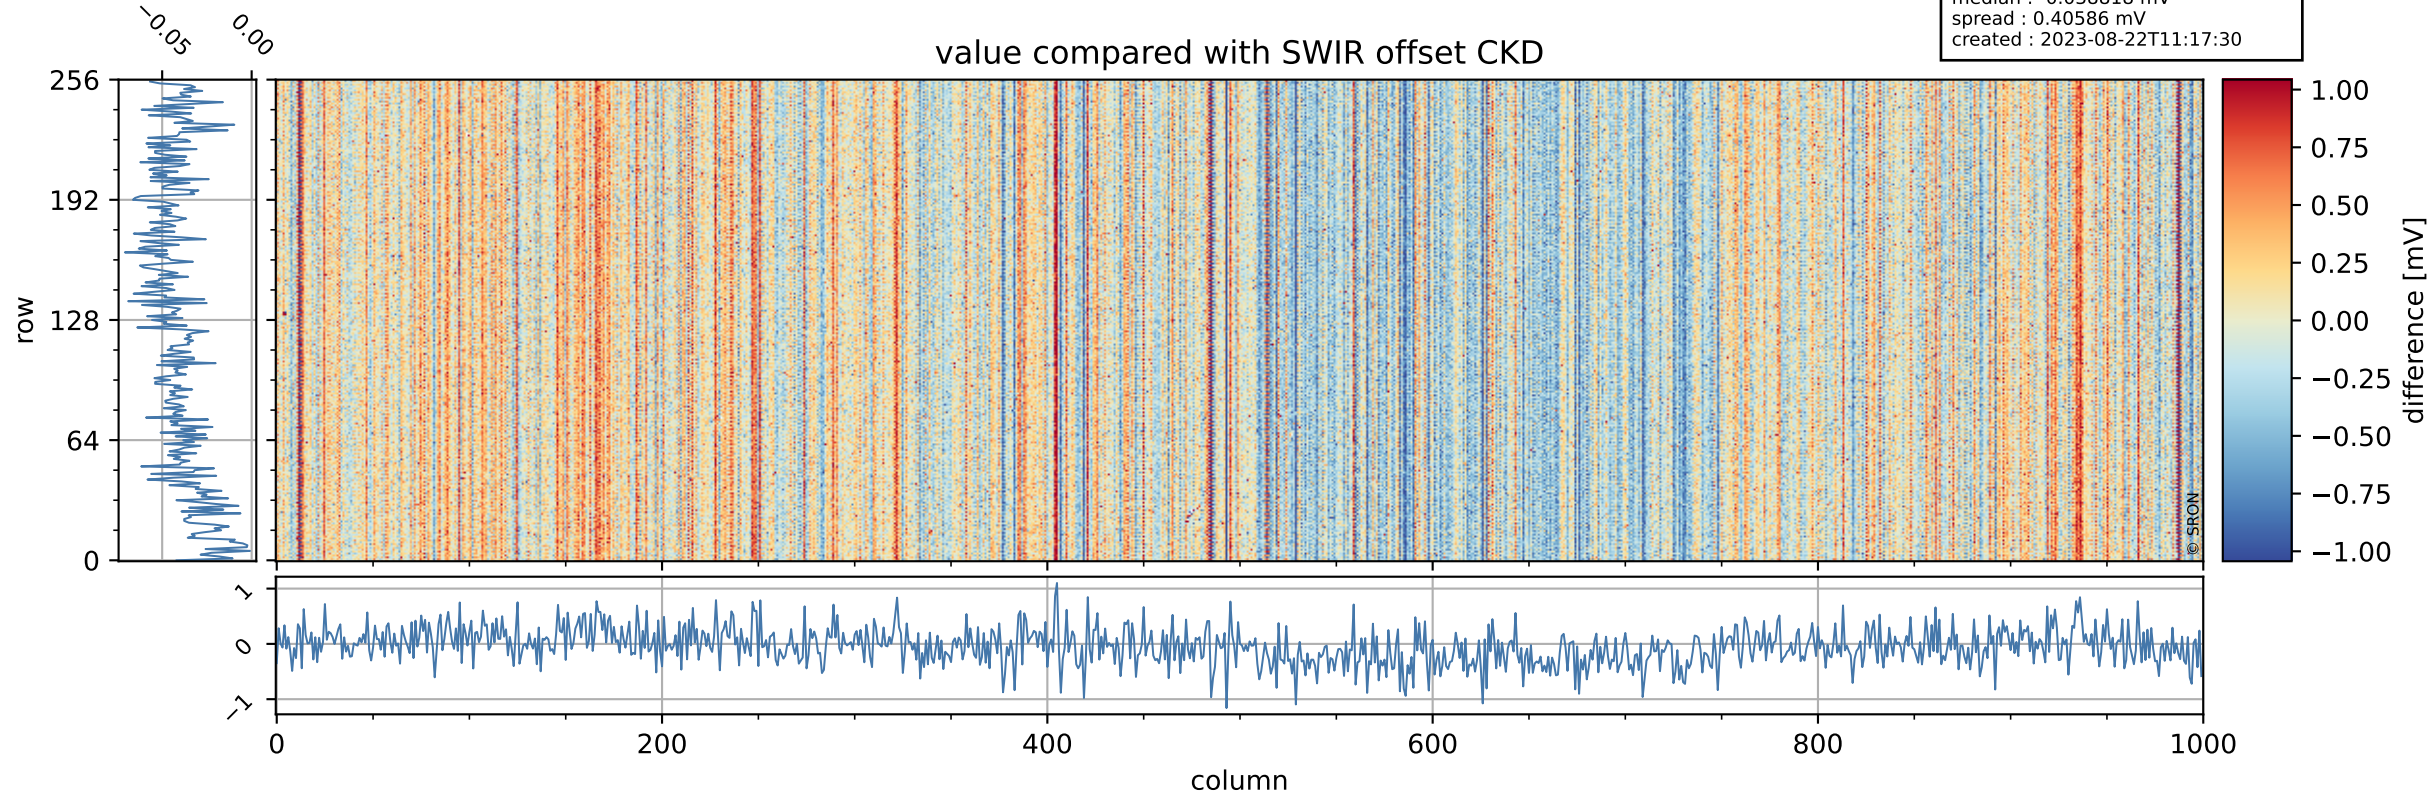

Tropomi SWIR offset (beta nominal)

orbits : 20 in [26812, 26857]
coverage : 2022-12-16 / 2022-12-19
median : 0.52597 V
spread : 0.035904 V
created : 2023-08-22T11:17:29

value detector map

Tropomi SWIR offset (beta nominal)

orbits : 20 in [26812, 26857]
coverage : 2022-12-16 / 2022-12-19
median : 28.267 μV
spread : 14.373 μV
created : 2023-08-22T11:17:30

Tropomi SWIR offset (beta nominal)

orbits : 20 in [26812, 26857]
coverage : 2022-12-16 / 2022-12-19
median : -0.038818 mV
spread : 0.40586 mV
created : 2023-08-22T11:17:30

value compared with SWIR offset CKD

Tropomi SWIR offset (beta nominal) ground-tracks of Sentinel-5P

orbits : 20 in [26812, 26857]
coverage : 2022-12-16 / 2022-12-19
created : 2023-08-22T11:17:30

Tropomi SWIR offset (beta nominal)

orbits : [1867, 26857]
coverage : 2018-02-20 / 2022-12-19
created : 2023-08-22T11:17:31

trend of detector median & temperatures