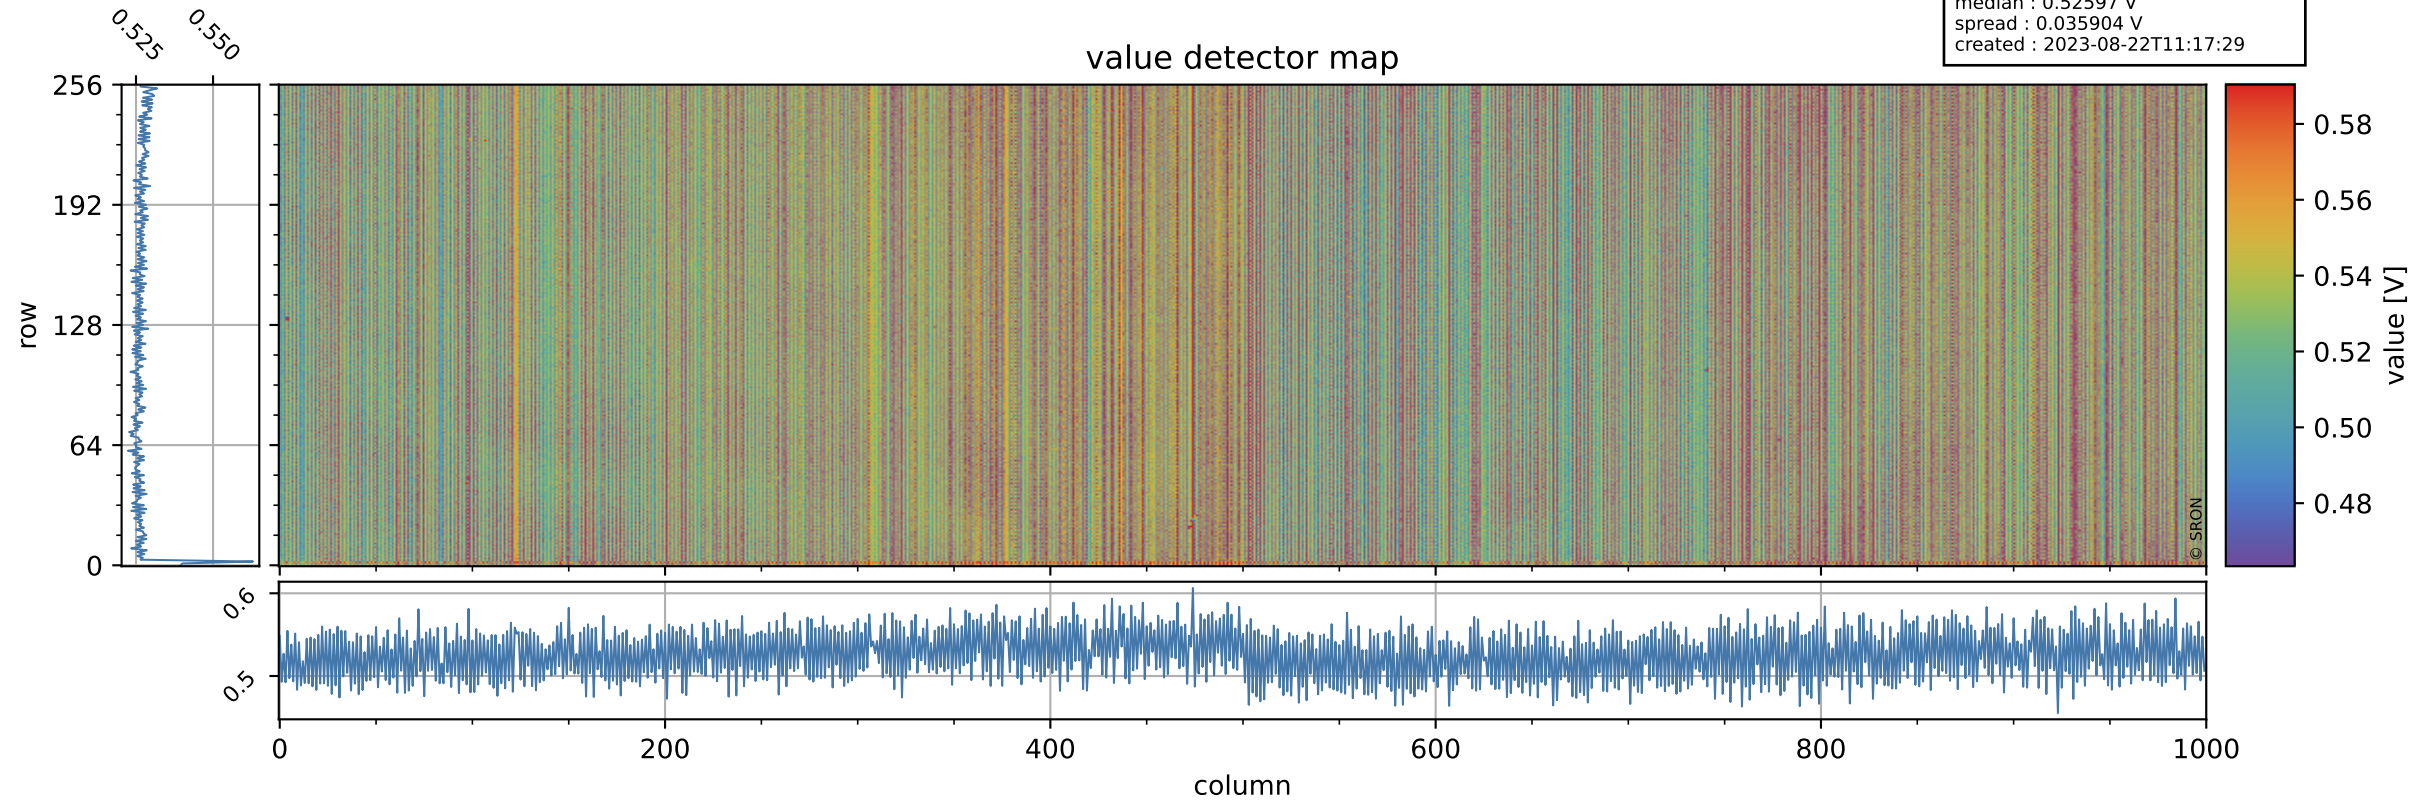

Tropomi SWIR offset (beta nominal)

orbits : 20 in [26812, 26857]
coverage : 2022-12-16 / 2022-12-19
median : 0.52597 V
spread : 0.035904 V
created : 2023-08-22T11:17:29

value detector map

Tropomi SWIR offset (beta nominal)

orbits : 20 in [26812, 26857]
coverage : 2022-12-16 / 2022-12-19
median : 28.267 μV
spread : 14.373 μV
created : 2023-08-22T11:17:30

Tropomi SWIR offset (beta nominal)

orbits : 20 in [26812, 26857]
coverage : 2022-12-16 / 2022-12-19
median : -0.038818 mV
spread : 0.40586 mV
created : 2023-08-22T11:17:30

value compared with SWIR offset CKD

Tropomi SWIR offset (beta nominal) ground-tracks of Sentinel-5P

orbits : 20 in [26812, 26857]
coverage : 2022-12-16 / 2022-12-19
created : 2023-08-22T11:17:30

Tropomi SWIR offset (beta nominal)

orbits : [1867, 26857]
coverage : 2018-02-20 / 2022-12-19
created : 2023-08-22T11:17:31

trend of detector median & temperatures