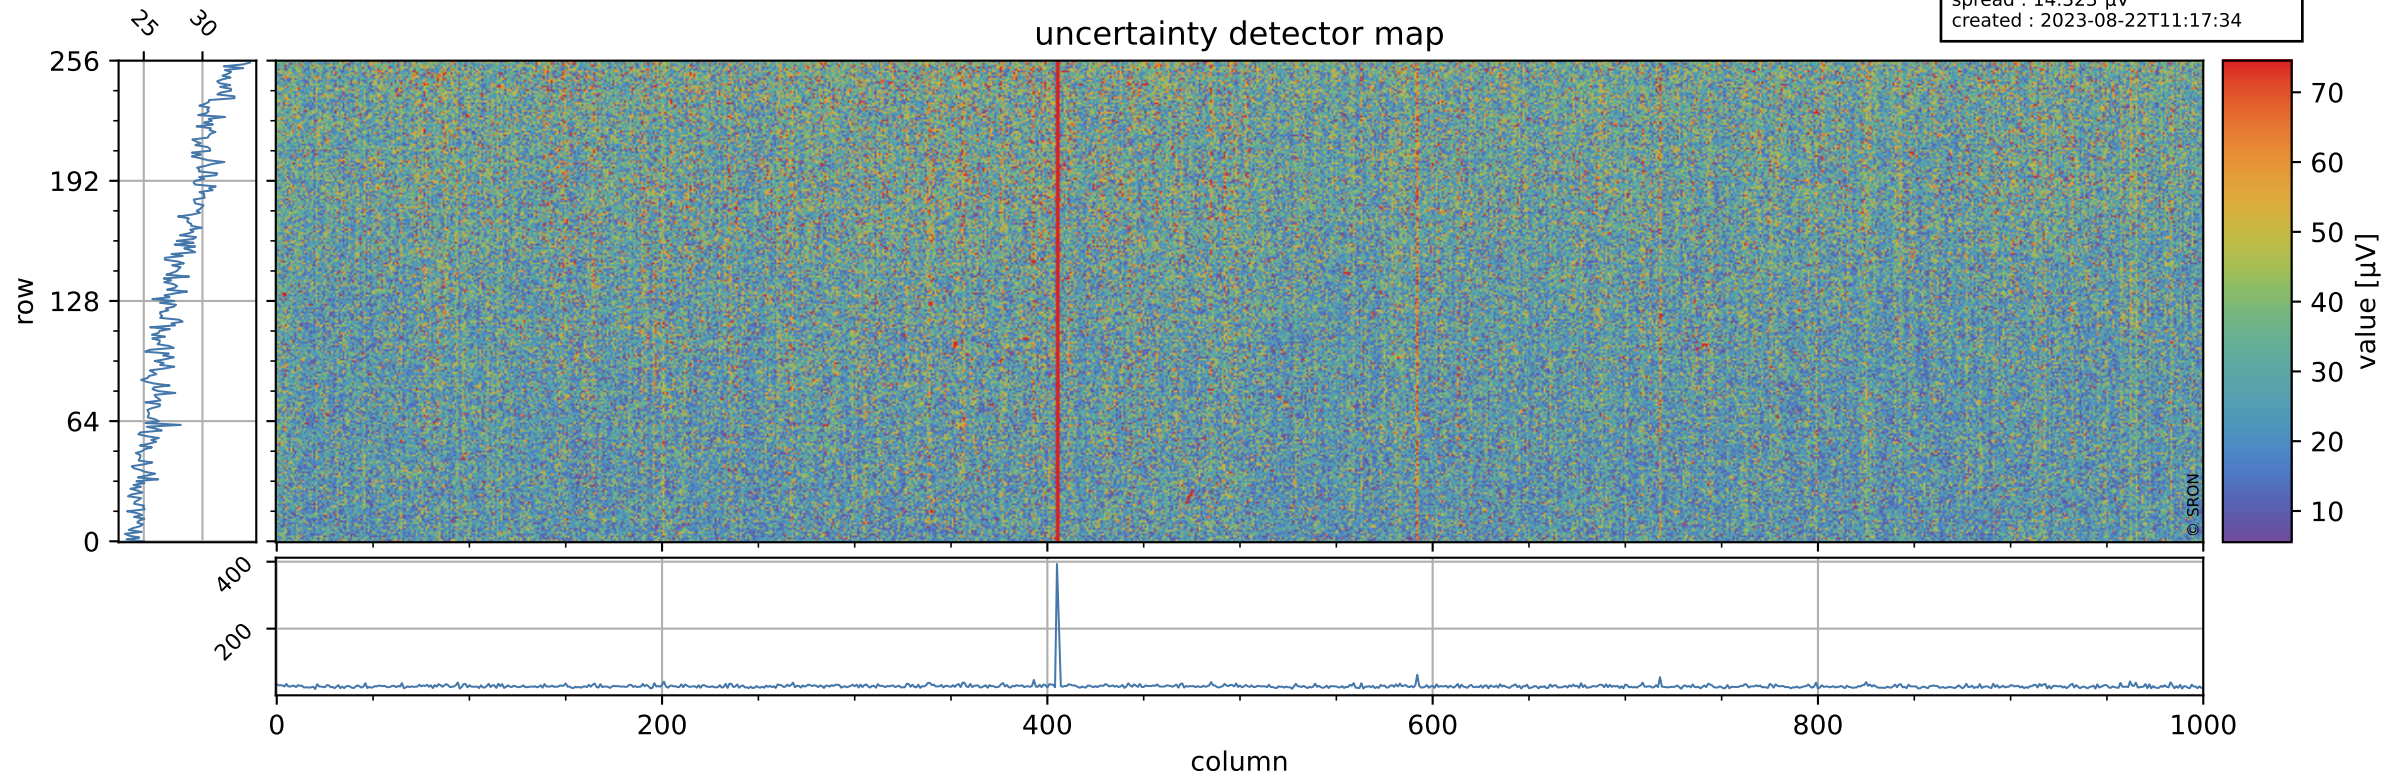

Tropomi SWIR offset (beta nominal)

orbits : 20 in [26902, 26947]
coverage : 2022-12-22 / 2022-12-25
median : 0.52598 V
spread : 0.035909 V
created : 2023-08-22T11:17:34

value detector map

Tropomi SWIR offset (beta nominal)

orbits : 20 in [26902, 26947]
coverage : 2022-12-22 / 2022-12-25
median : 28.007 μV
spread : 14.323 μV
created : 2023-08-22T11:17:34

Tropomi SWIR offset (beta nominal)

orbits : 20 in [26902, 26947]
coverage : 2022-12-22 / 2022-12-25
median : -0.032752 mV
spread : 0.40621 mV
created : 2023-08-22T11:17:34

value compared with SWIR offset CKD

Tropomi SWIR offset (beta nominal) ground-tracks of Sentinel-5P

orbits : 20 in [26902, 26947]
coverage : 2022-12-22 / 2022-12-25
created : 2023-08-22T11:17:35

Tropomi SWIR offset (beta nominal)

orbits : [1867, 26947]
coverage : 2018-02-20 / 2022-12-25
created : 2023-08-22T11:17:35

trend of detector median & temperatures