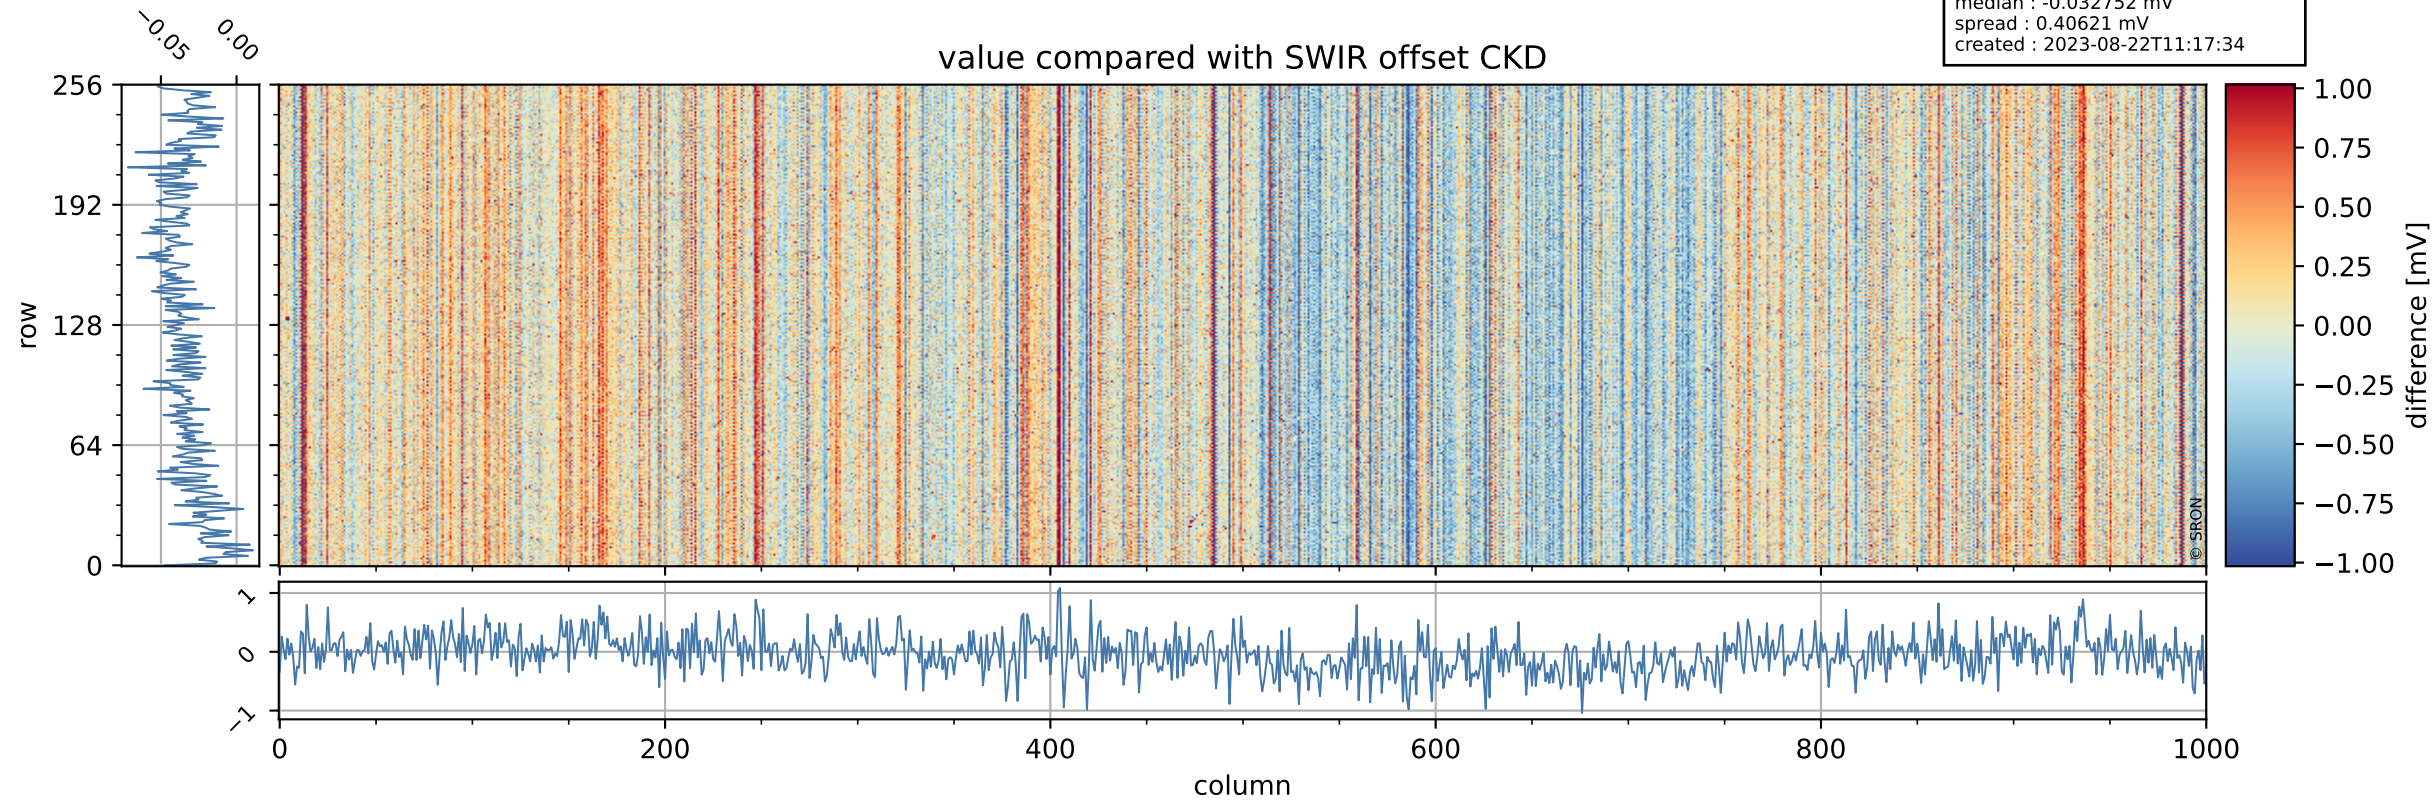

Tropomi SWIR offset (beta nominal)

orbits : 20 in [26902, 26947]
coverage : 2022-12-22 / 2022-12-25
median : 0.52598 V
spread : 0.035909 V
created : 2023-08-22T11:17:34

value detector map

Tropomi SWIR offset (beta nominal)

orbits : 20 in [26902, 26947]
coverage : 2022-12-22 / 2022-12-25
median : 28.007 μV
spread : 14.323 μV
created : 2023-08-22T11:17:34

Tropomi SWIR offset (beta nominal)

orbits : 20 in [26902, 26947]
coverage : 2022-12-22 / 2022-12-25
median : -0.032752 mV
spread : 0.40621 mV
created : 2023-08-22T11:17:34

value compared with SWIR offset CKD

Tropomi SWIR offset (beta nominal) ground-tracks of Sentinel-5P

orbits : 20 in [26902, 26947]
coverage : 2022-12-22 / 2022-12-25
created : 2023-08-22T11:17:35

Tropomi SWIR offset (beta nominal)

orbits : [1867, 26947]
coverage : 2018-02-20 / 2022-12-25
created : 2023-08-22T11:17:35

trend of detector median & temperatures