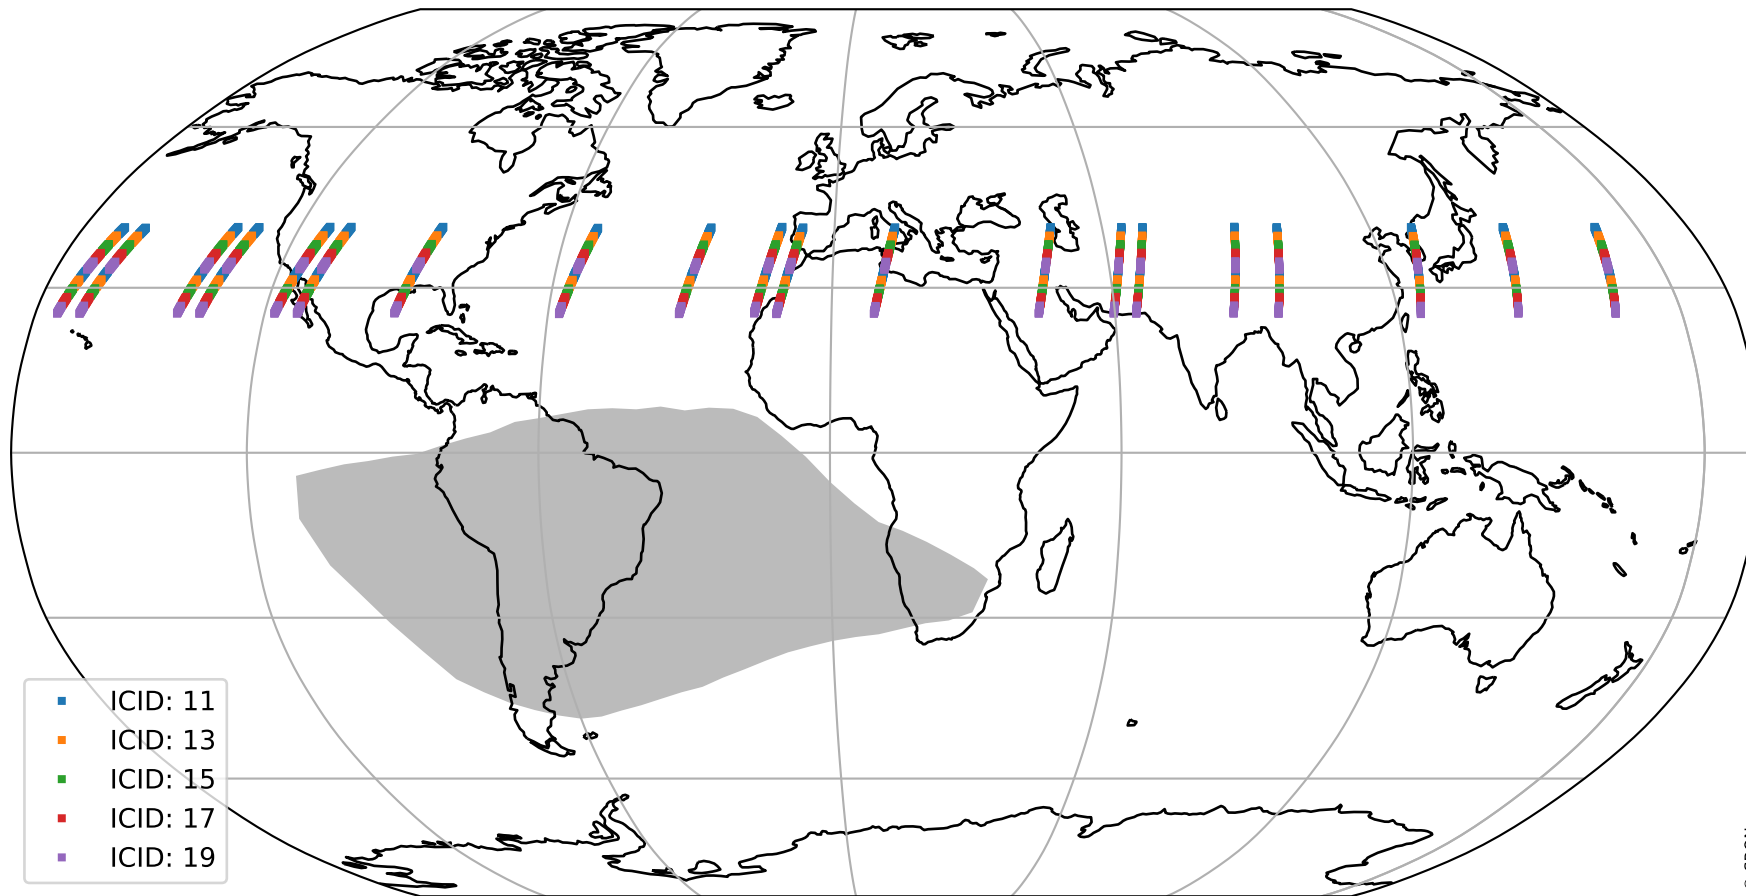

Tropomi SWIR offset (beta nominal)

orbits : 20 in [26902, 26947]
coverage : 2022-12-22 / 2022-12-25
median : 0.52598 V
spread : 0.035909 V
created : 2023-08-22T11:17:34

value detector map

Tropomi SWIR offset (beta nominal)

orbits : 20 in [26902, 26947]
coverage : 2022-12-22 / 2022-12-25
median : 28.007 μV
spread : 14.323 μV
created : 2023-08-22T11:17:34

Tropomi SWIR offset (beta nominal)

orbits : 20 in [26902, 26947]
coverage : 2022-12-22 / 2022-12-25
median : -0.032752 mV
spread : 0.40621 mV
created : 2023-08-22T11:17:34

value compared with SWIR offset CKD

Tropomi SWIR offset (beta nominal) ground-tracks of Sentinel-5P

orbits : 20 in [26902, 26947]
coverage : 2022-12-22 / 2022-12-25
created : 2023-08-22T11:17:35

Tropomi SWIR offset (beta nominal)

orbits : [1867, 26947]
coverage : 2018-02-20 / 2022-12-25
created : 2023-08-22T11:17:35

trend of detector median & temperatures