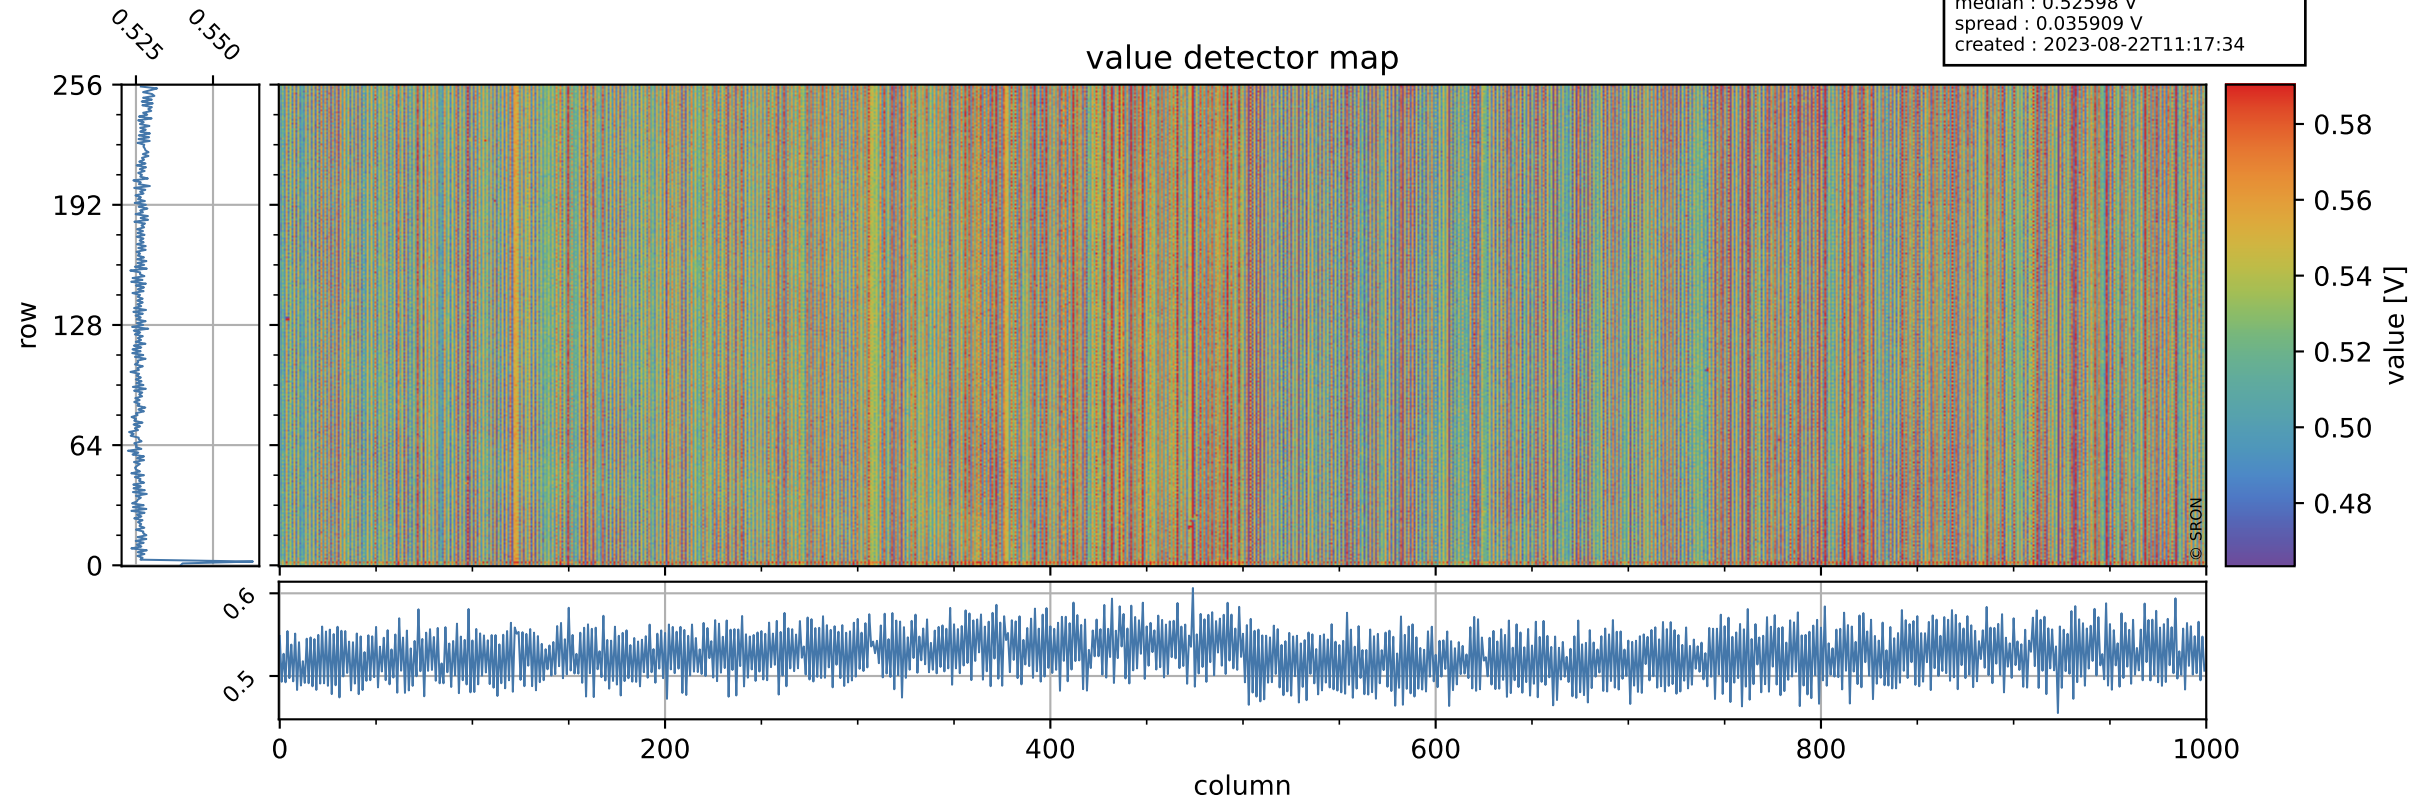

Tropomi SWIR offset (beta nominal)

orbits : 20 in [26902, 26947]
coverage : 2022-12-22 / 2022-12-25
median : 0.52598 V
spread : 0.035909 V
created : 2023-08-22T11:17:34

value detector map

Tropomi SWIR offset (beta nominal)

orbits : 20 in [26902, 26947]
coverage : 2022-12-22 / 2022-12-25
median : 28.007 μV
spread : 14.323 μV
created : 2023-08-22T11:17:34

Tropomi SWIR offset (beta nominal)

orbits : 20 in [26902, 26947]
coverage : 2022-12-22 / 2022-12-25
median : -0.032752 mV
spread : 0.40621 mV
created : 2023-08-22T11:17:34

value compared with SWIR offset CKD

Tropomi SWIR offset (beta nominal) ground-tracks of Sentinel-5P

orbits : 20 in [26902, 26947]
coverage : 2022-12-22 / 2022-12-25
created : 2023-08-22T11:17:35

Tropomi SWIR offset (beta nominal)

orbits : [1867, 26947]
coverage : 2018-02-20 / 2022-12-25
created : 2023-08-22T11:17:35

trend of detector median & temperatures