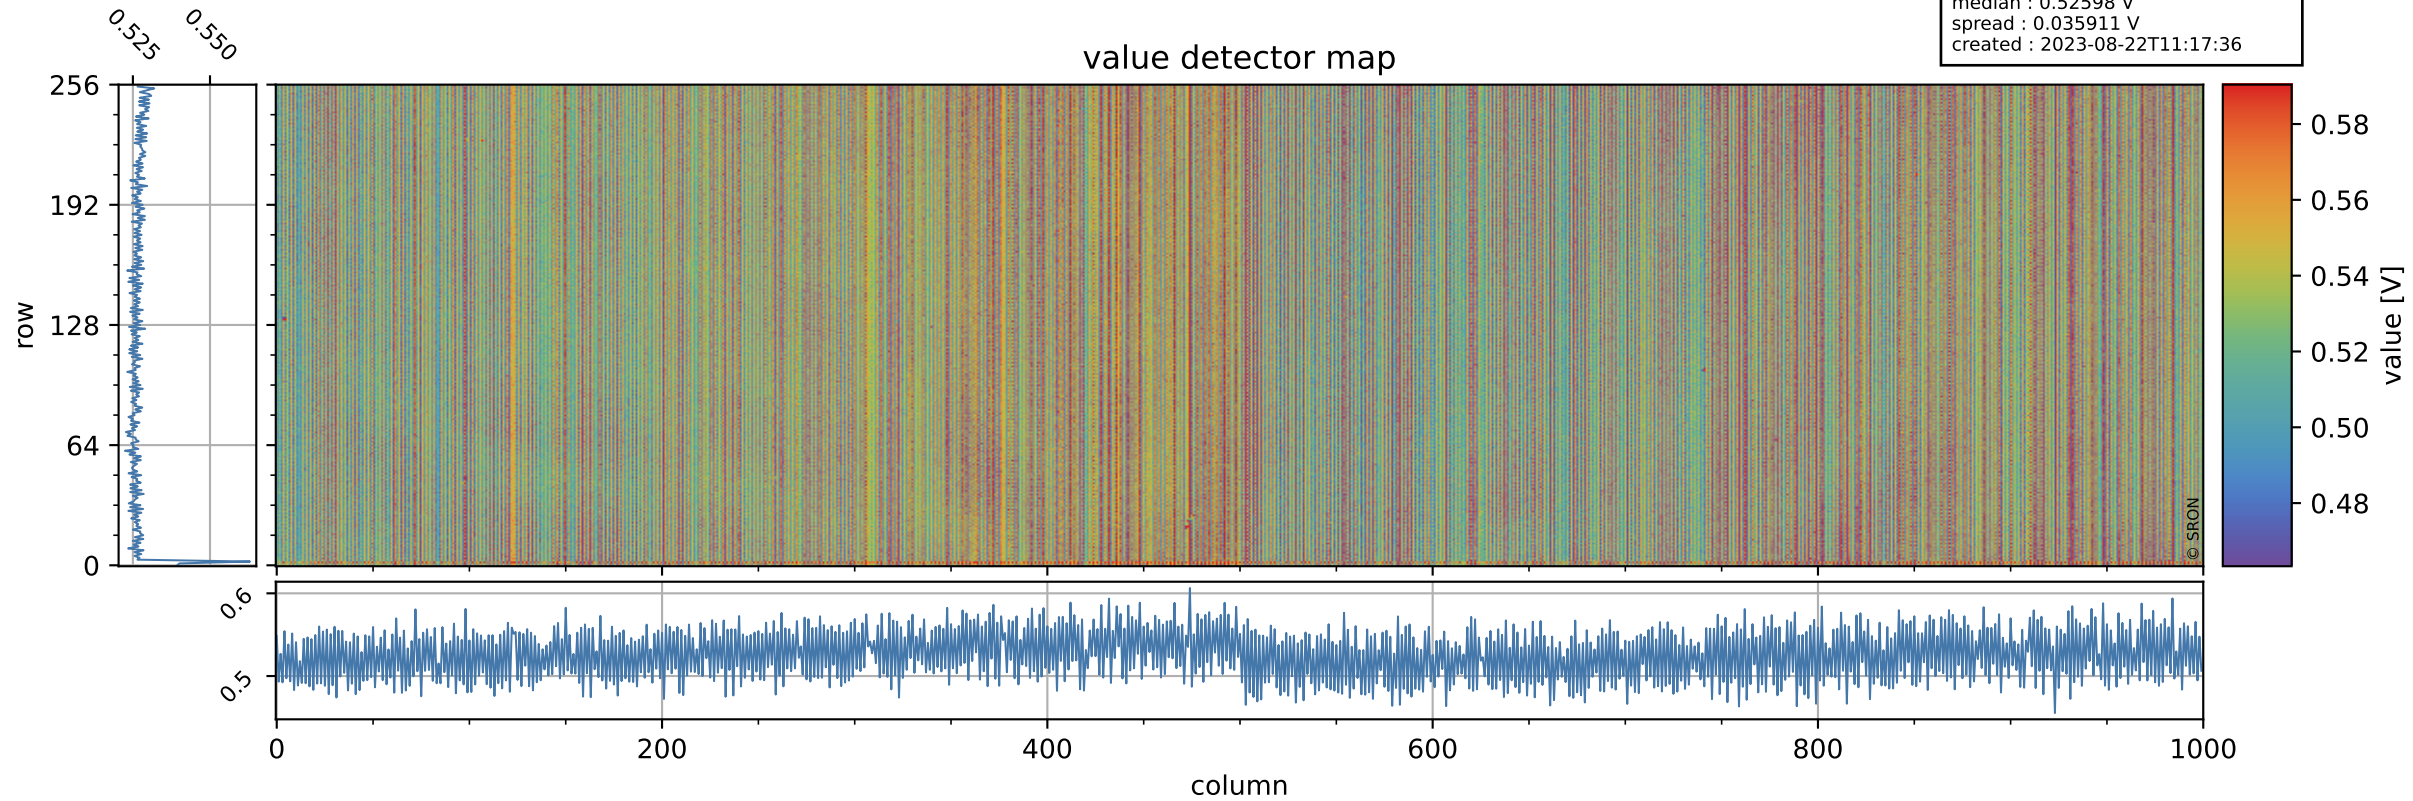

Tropomi SWIR offset (beta nominal)

orbits : 18 in [26947, 26992]
coverage : 2022-12-25 / 2022-12-28
median : 0.52598 V
spread : 0.035911 V
created : 2023-08-22T11:17:36

value detector map

Tropomi SWIR offset (beta nominal)

orbits : 18 in [26947, 26992]
coverage : 2022-12-25 / 2022-12-28
median : 29.127 μV
spread : 14.651 μV
created : 2023-08-22T11:17:36

Tropomi SWIR offset (beta nominal)

orbits : 18 in [26947, 26992]
coverage : 2022-12-25 / 2022-12-28
median : -0.030394 mV
spread : 0.40941 mV
created : 2023-08-22T11:17:37

value compared with SWIR offset CKD

Tropomi SWIR offset (beta nominal) ground-tracks of Sentinel-5P

orbits : 18 in [26947, 26992]
coverage : 2022-12-25 / 2022-12-28
created : 2023-08-22T11:17:37

Tropomi SWIR offset (beta nominal)

orbits : [1867, 26992]
coverage : 2018-02-20 / 2022-12-28
created : 2023-08-22T11:17:37

trend of detector median & temperatures