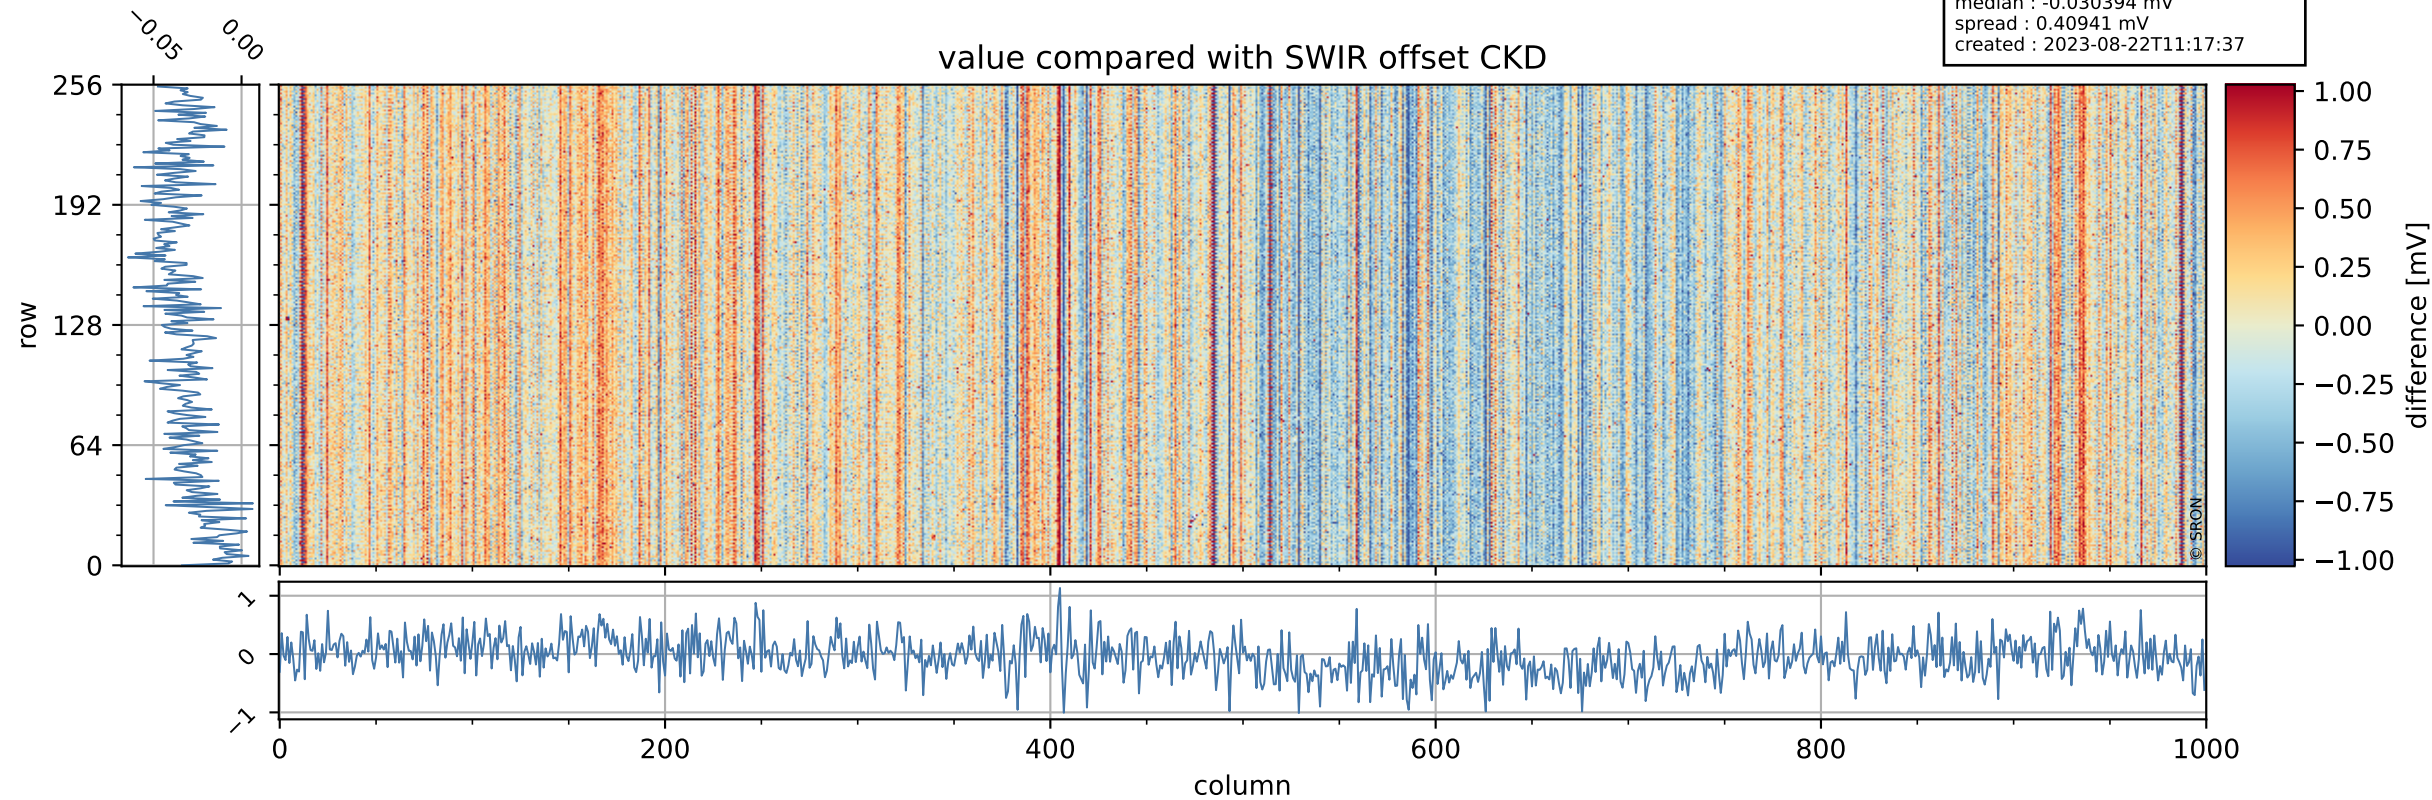

Tropomi SWIR offset (beta nominal)

orbits : 18 in [26947, 26992]
coverage : 2022-12-25 / 2022-12-28
median : 0.52598 V
spread : 0.035911 V
created : 2023-08-22T11:17:36

value detector map

Tropomi SWIR offset (beta nominal)

orbits : 18 in [26947, 26992]
coverage : 2022-12-25 / 2022-12-28
median : 29.127 μV
spread : 14.651 μV
created : 2023-08-22T11:17:36

Tropomi SWIR offset (beta nominal)

orbits : 18 in [26947, 26992]
coverage : 2022-12-25 / 2022-12-28
median : -0.030394 mV
spread : 0.40941 mV
created : 2023-08-22T11:17:37

value compared with SWIR offset CKD

Tropomi SWIR offset (beta nominal) ground-tracks of Sentinel-5P

orbits : 18 in [26947, 26992]
coverage : 2022-12-25 / 2022-12-28
created : 2023-08-22T11:17:37

Tropomi SWIR offset (beta nominal)

orbits : [1867, 26992]
coverage : 2018-02-20 / 2022-12-28
created : 2023-08-22T11:17:37

trend of detector median & temperatures