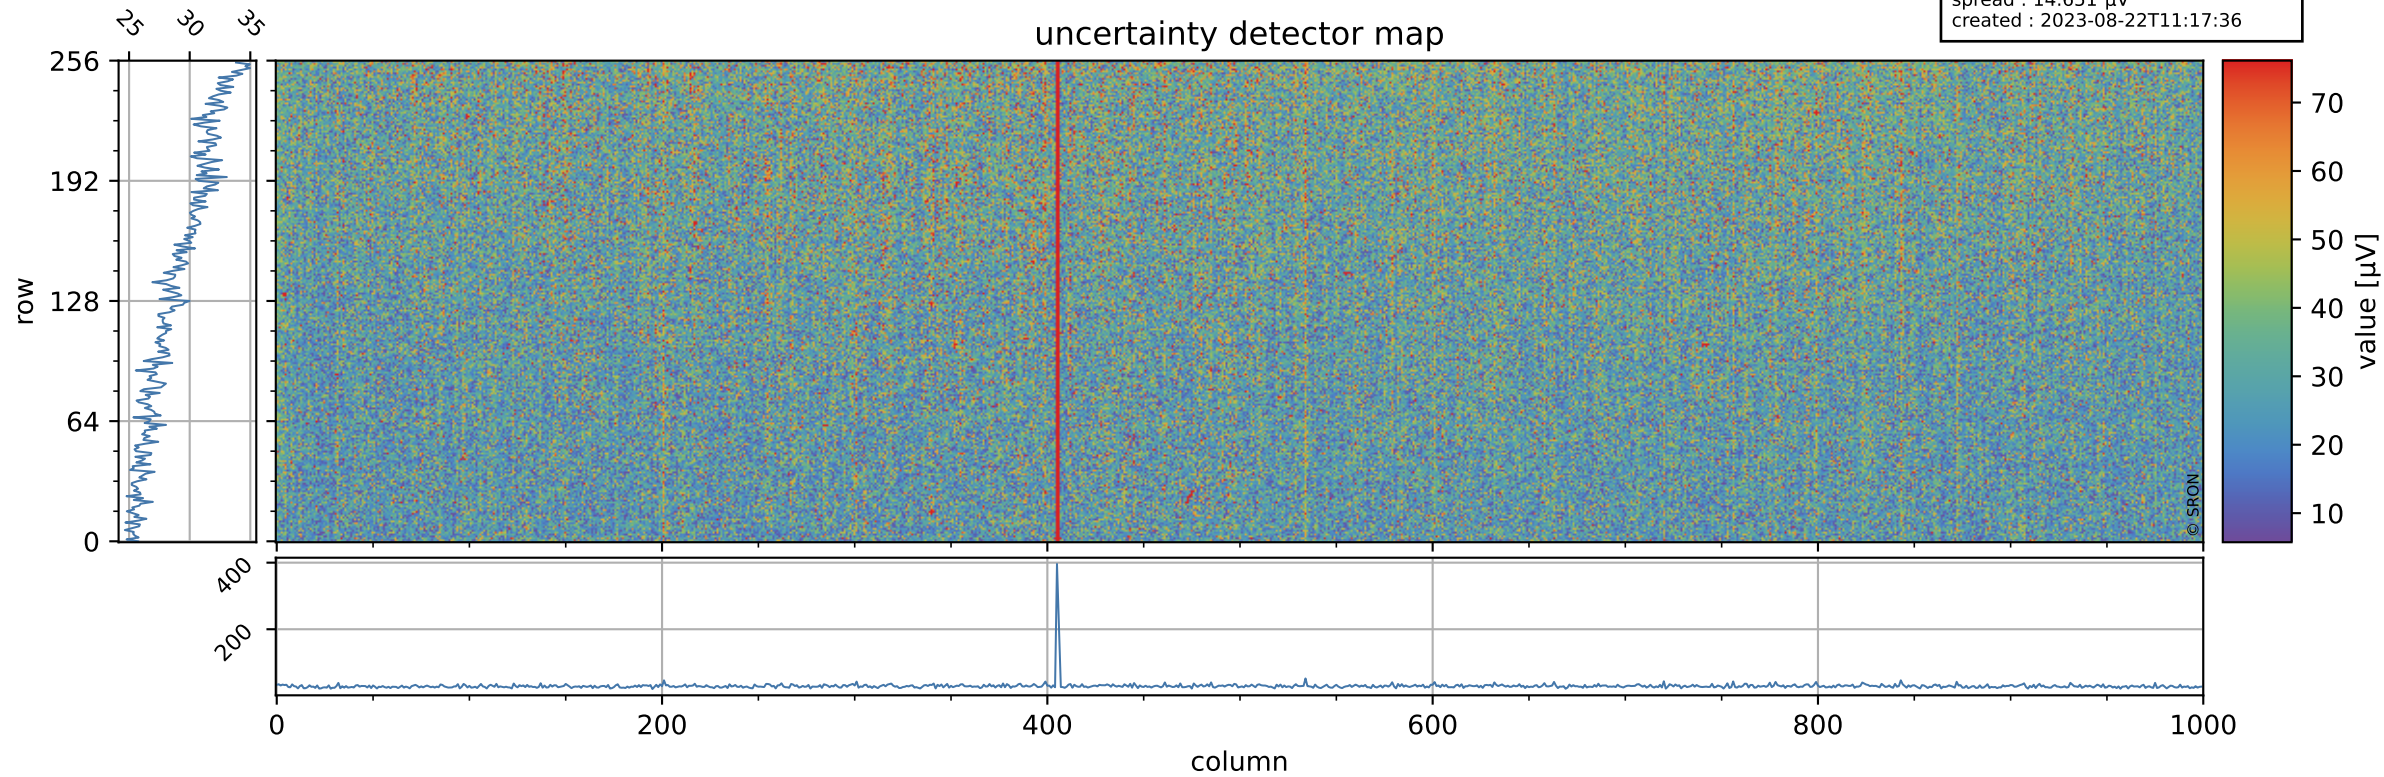

Tropomi SWIR offset (beta nominal)

orbits : 18 in [26947, 26992]
coverage : 2022-12-25 / 2022-12-28
median : 0.52598 V
spread : 0.035911 V
created : 2023-08-22T11:17:36

value detector map

Tropomi SWIR offset (beta nominal)

orbits : 18 in [26947, 26992]
coverage : 2022-12-25 / 2022-12-28
median : 29.127 μV
spread : 14.651 μV
created : 2023-08-22T11:17:36

Tropomi SWIR offset (beta nominal)

orbits : 18 in [26947, 26992]
coverage : 2022-12-25 / 2022-12-28
median : -0.030394 mV
spread : 0.40941 mV
created : 2023-08-22T11:17:37

value compared with SWIR offset CKD

Tropomi SWIR offset (beta nominal) ground-tracks of Sentinel-5P

orbits : 18 in [26947, 26992]
coverage : 2022-12-25 / 2022-12-28
created : 2023-08-22T11:17:37

Tropomi SWIR offset (beta nominal)

orbits : [1867, 26992]
coverage : 2018-02-20 / 2022-12-28
created : 2023-08-22T11:17:37

trend of detector median & temperatures