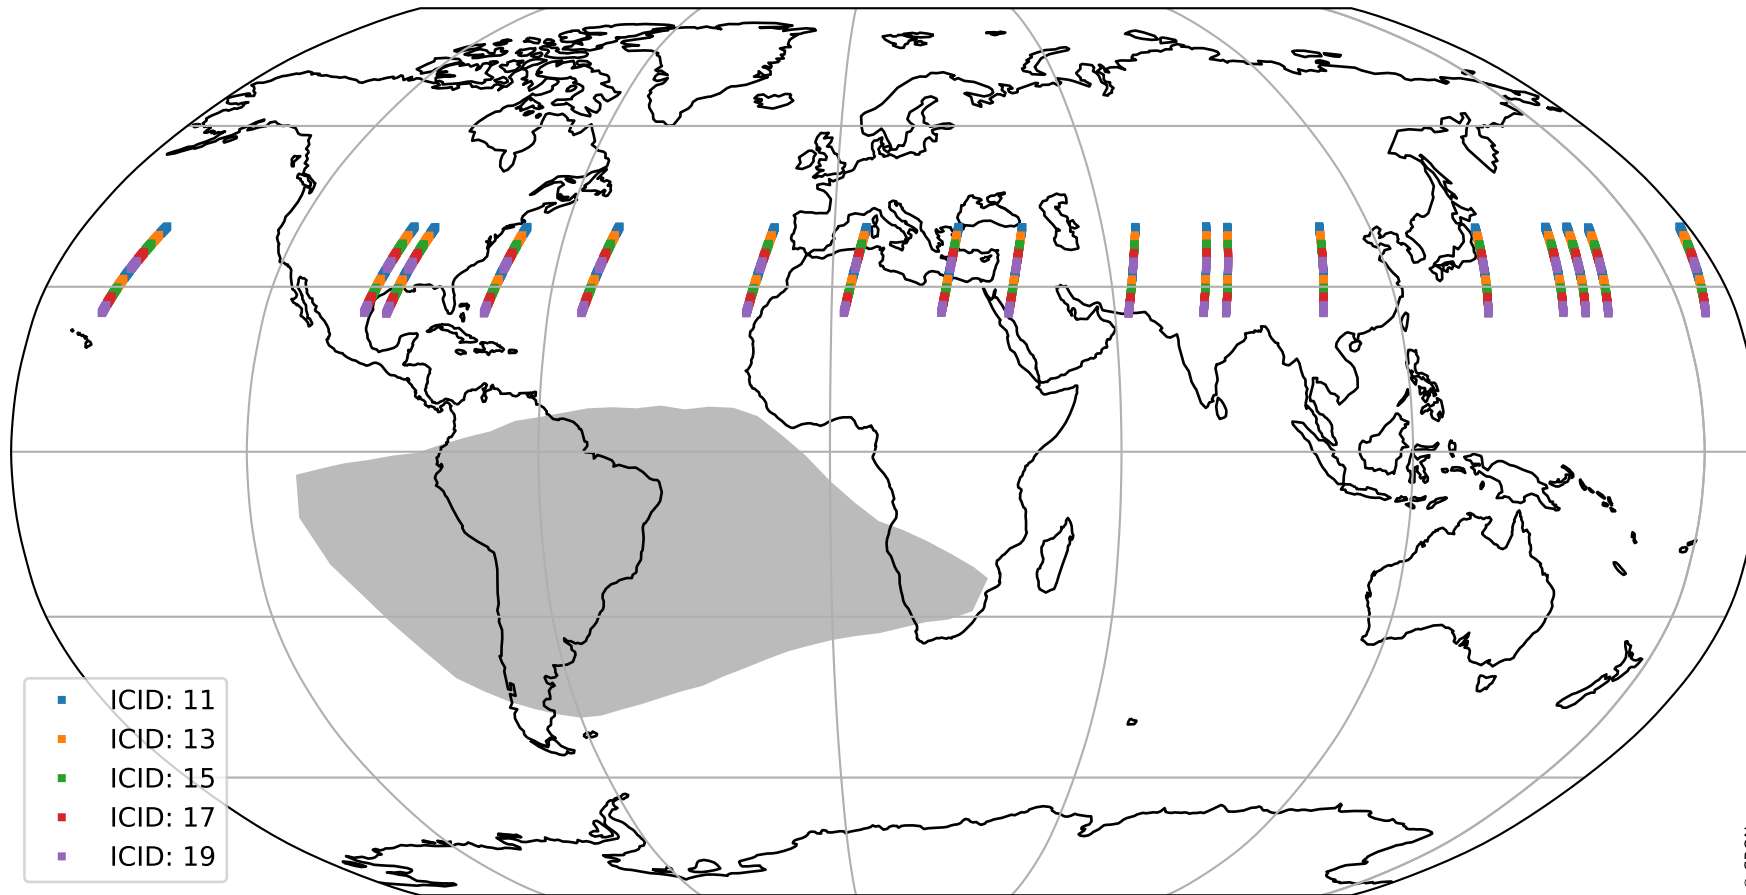

Tropomi SWIR offset (beta nominal)

orbits : 18 in [26947, 26992]
coverage : 2022-12-25 / 2022-12-28
median : 0.52598 V
spread : 0.035911 V
created : 2023-08-22T11:17:36

value detector map

Tropomi SWIR offset (beta nominal)

orbits : 18 in [26947, 26992]
coverage : 2022-12-25 / 2022-12-28
median : 29.127 μV
spread : 14.651 μV
created : 2023-08-22T11:17:36

Tropomi SWIR offset (beta nominal)

orbits : 18 in [26947, 26992]
coverage : 2022-12-25 / 2022-12-28
median : -0.030394 mV
spread : 0.40941 mV
created : 2023-08-22T11:17:37

value compared with SWIR offset CKD

Tropomi SWIR offset (beta nominal) ground-tracks of Sentinel-5P

orbits : 18 in [26947, 26992]
coverage : 2022-12-25 / 2022-12-28
created : 2023-08-22T11:17:37

Tropomi SWIR offset (beta nominal)

orbits : [1867, 26992]
coverage : 2018-02-20 / 2022-12-28
created : 2023-08-22T11:17:37

trend of detector median & temperatures