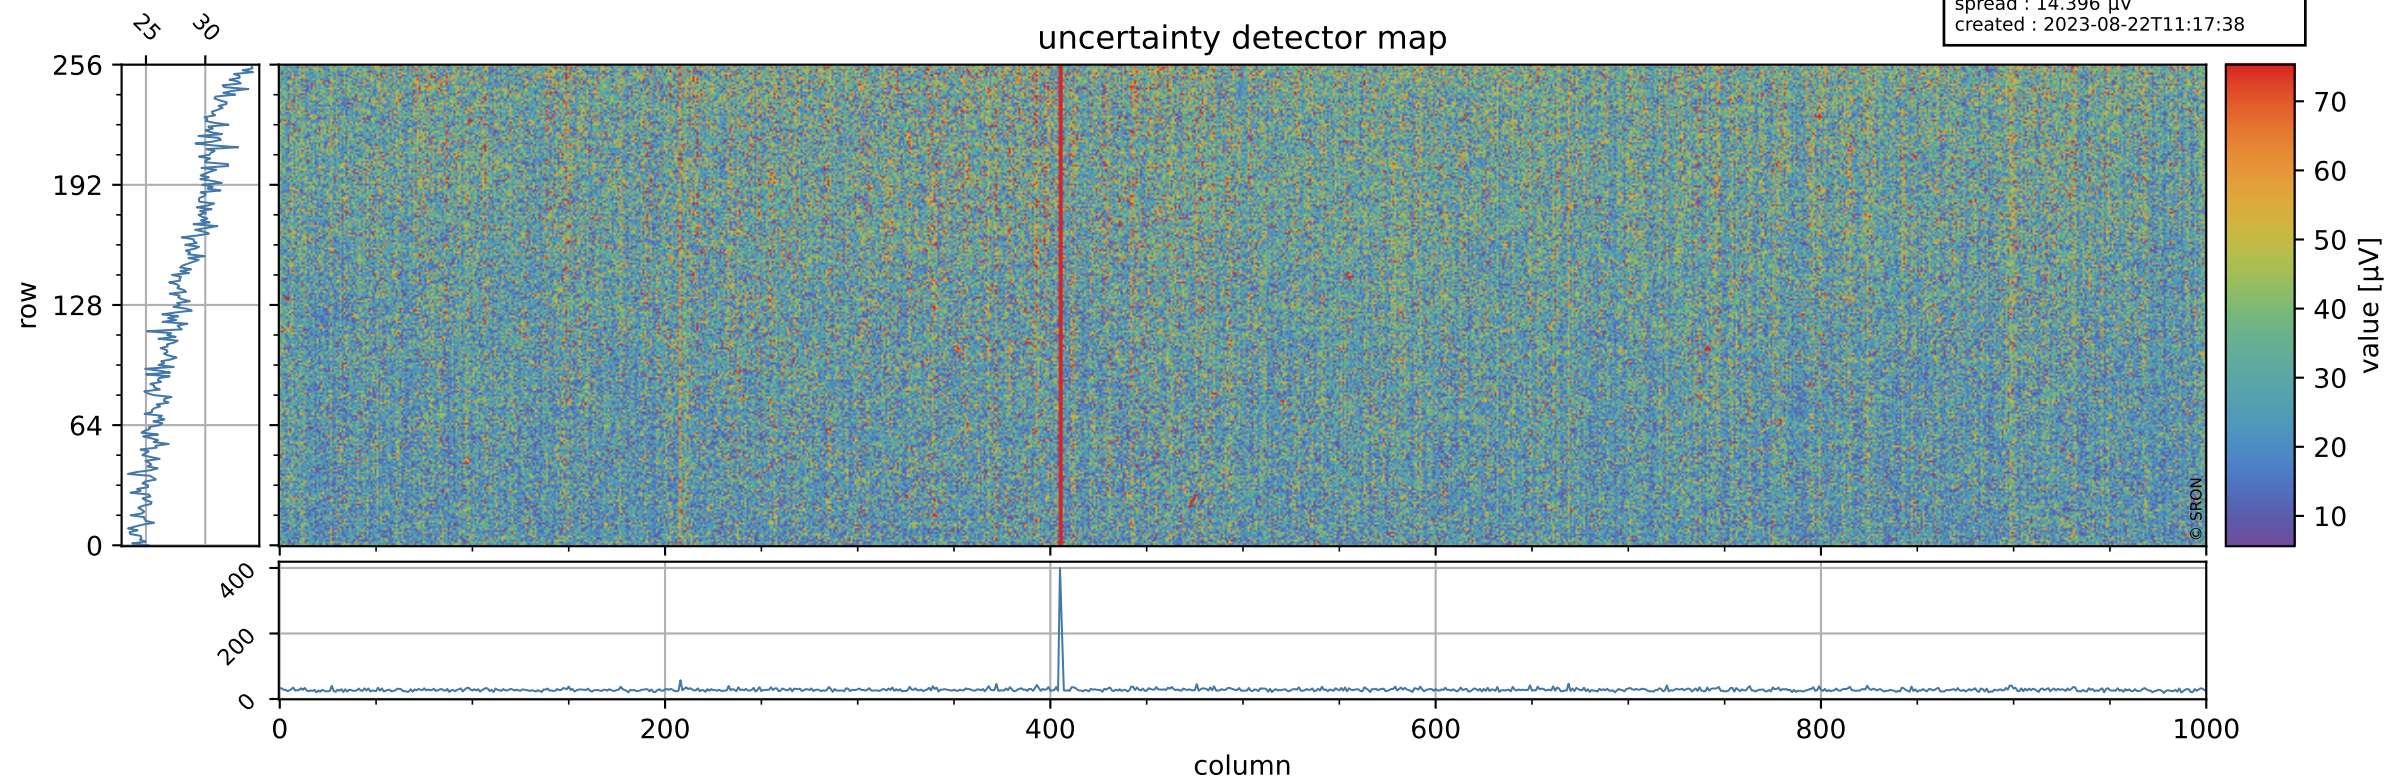

Tropomi SWIR offset (beta nominal)

orbits : 20 in [26992, 27037]
coverage : 2022-12-29 / 2023-01-01
median : 0.52599 V
spread : 0.03591 V
created : 2023-08-22T11:17:38

value detector map

Tropomi SWIR offset (beta nominal)

orbits : 20 in [26992, 27037]
coverage : 2022-12-29 / 2023-01-01
median : 28.27 μV
spread : 14.396 μV
created : 2023-08-22T11:17:38

Tropomi SWIR offset (beta nominal)

orbits : 20 in [26992, 27037]
coverage : 2022-12-29 / 2023-01-01
median : -0.022524 mV
spread : 0.41215 mV
created : 2023-08-22T11:17:39

value compared with SWIR offset CKD

Tropomi SWIR offset (beta nominal) ground-tracks of Sentinel-5P

orbits : 20 in [26992, 27037]
coverage : 2022-12-29 / 2023-01-01
created : 2023-08-22T11:17:39

Tropomi SWIR offset (beta nominal)

orbits : [1867, 27037]
coverage : 2018-02-20 / 2023-01-01
created : 2023-08-22T11:17:39

trend of detector median & temperatures