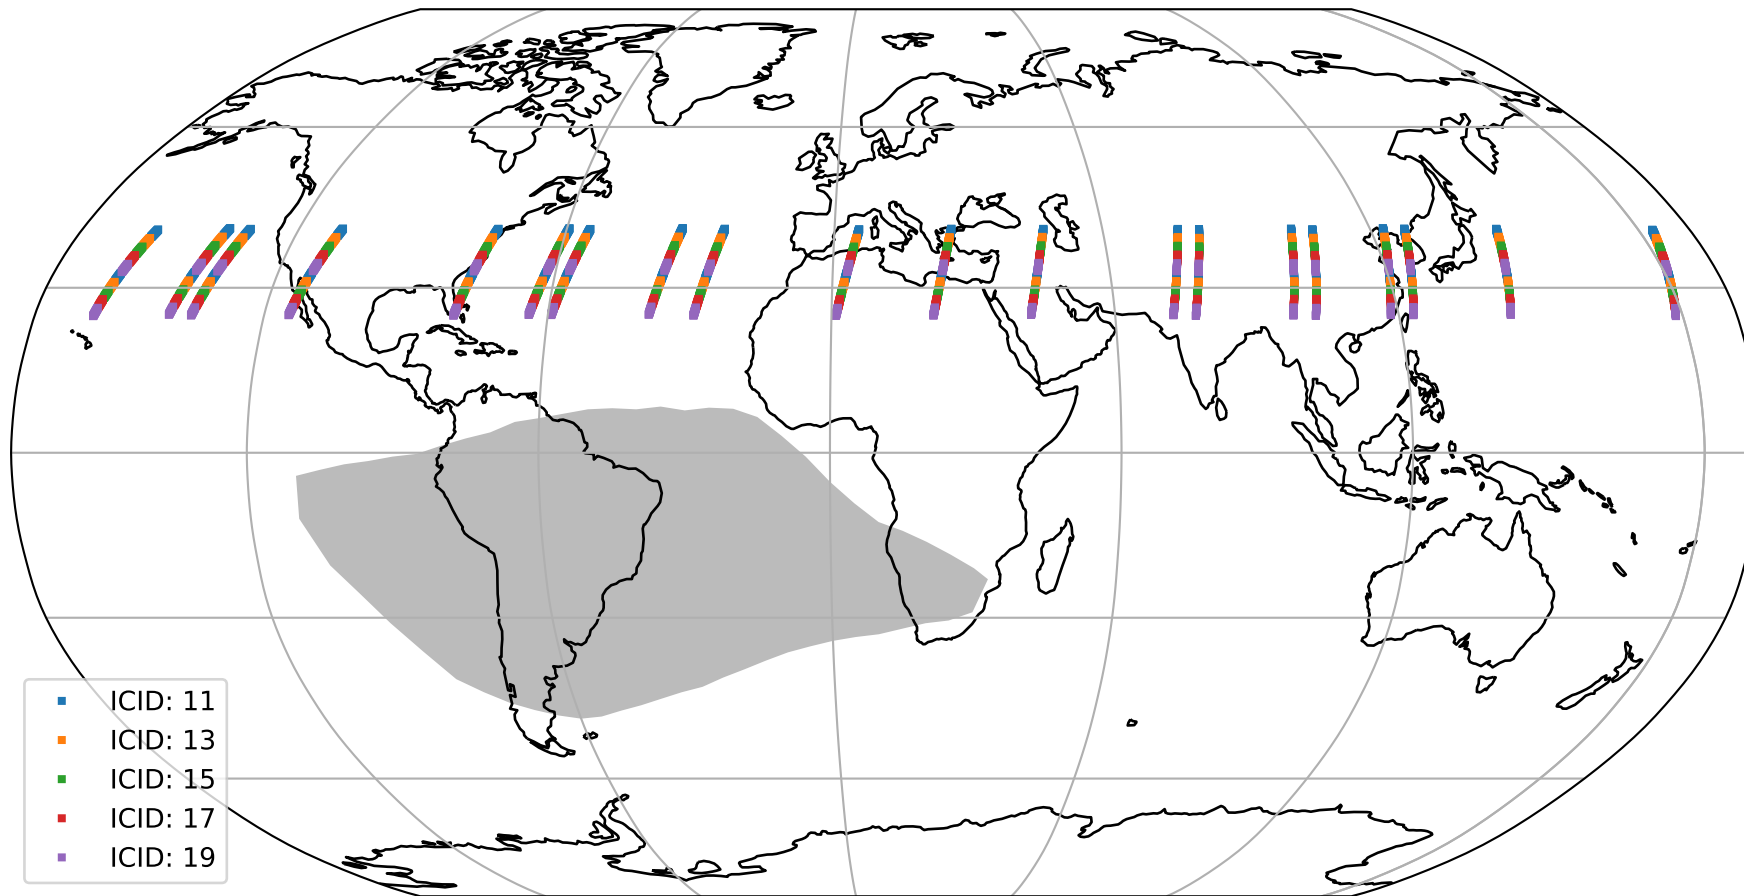

Tropomi SWIR offset (beta nominal)

orbits : 20 in [26992, 27037]
coverage : 2022-12-29 / 2023-01-01
median : 0.52599 V
spread : 0.03591 V
created : 2023-08-22T11:17:38

value detector map

Tropomi SWIR offset (beta nominal)

orbits : 20 in [26992, 27037]
coverage : 2022-12-29 / 2023-01-01
median : 28.27 μV
spread : 14.396 μV
created : 2023-08-22T11:17:38

Tropomi SWIR offset (beta nominal)

orbits : 20 in [26992, 27037]
coverage : 2022-12-29 / 2023-01-01
median : -0.022524 mV
spread : 0.41215 mV
created : 2023-08-22T11:17:39

value compared with SWIR offset CKD

Tropomi SWIR offset (beta nominal) ground-tracks of Sentinel-5P

orbits : 20 in [26992, 27037]
coverage : 2022-12-29 / 2023-01-01
created : 2023-08-22T11:17:39

Tropomi SWIR offset (beta nominal)

orbits : [1867, 27037]
coverage : 2018-02-20 / 2023-01-01
created : 2023-08-22T11:17:39

trend of detector median & temperatures