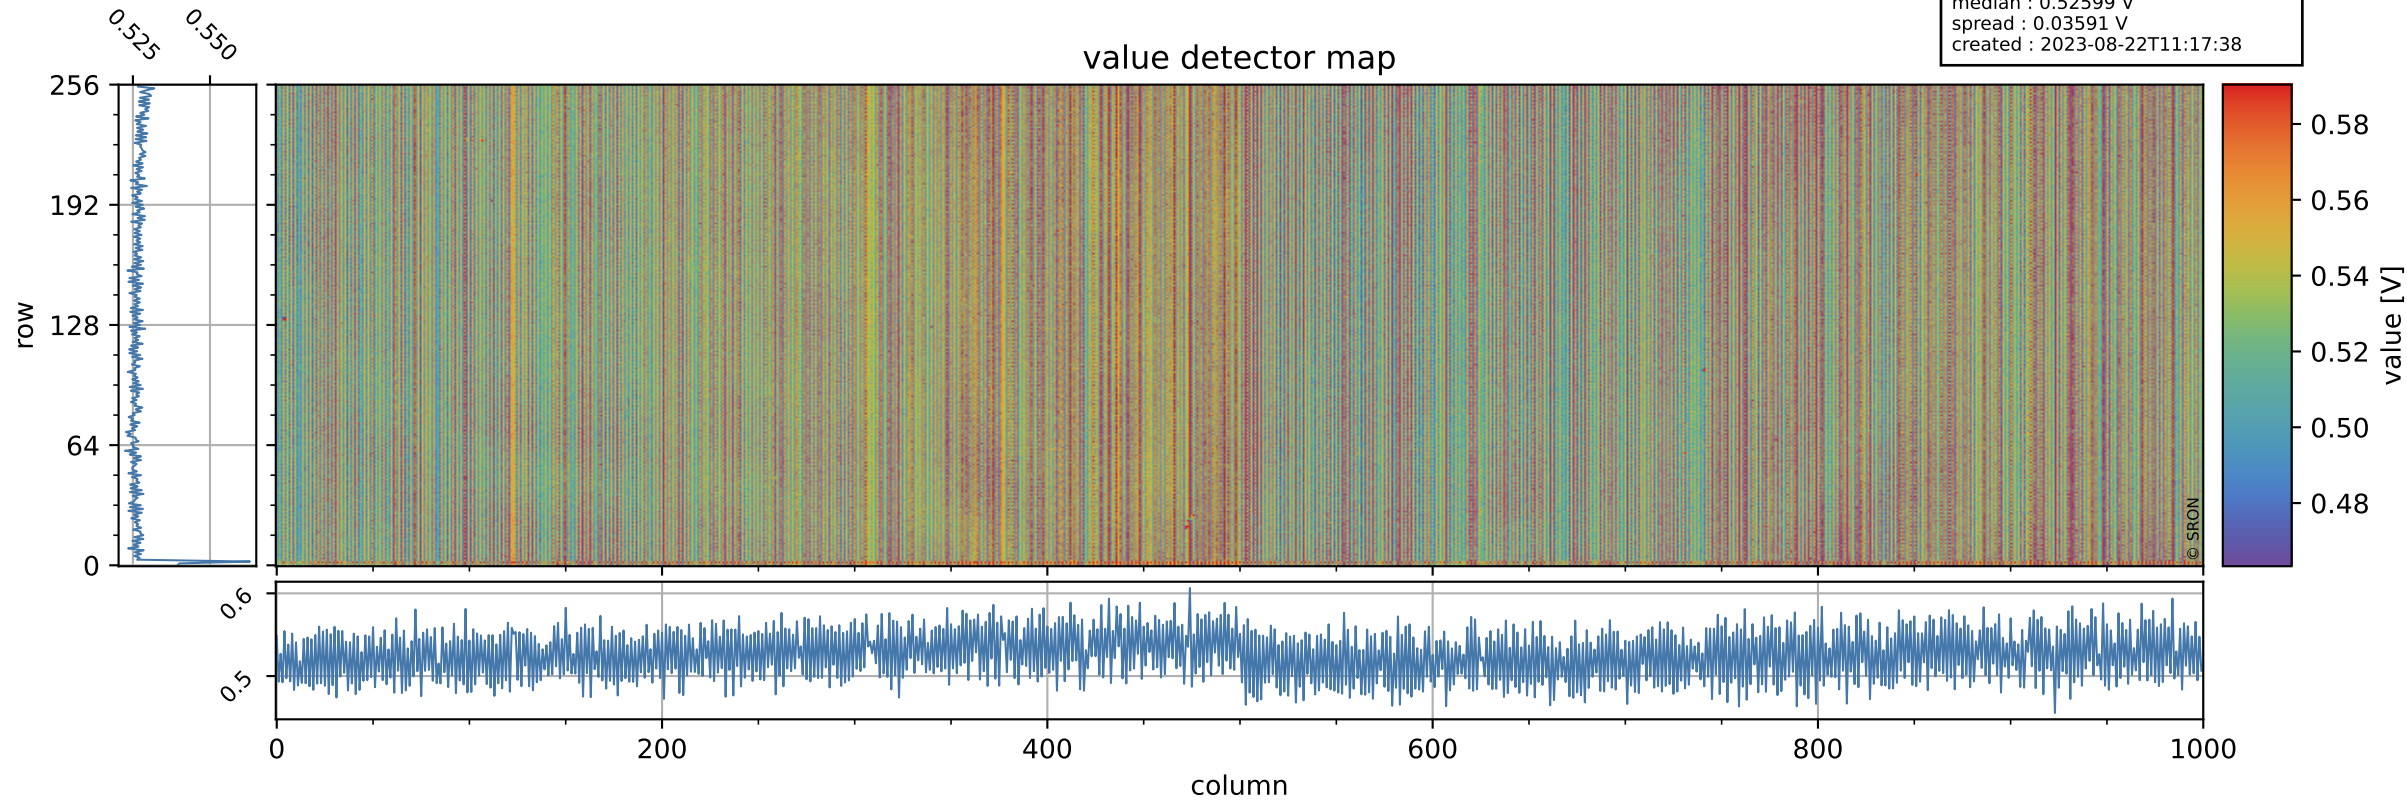

Tropomi SWIR offset (beta nominal)

orbits : 20 in [26992, 27037]
coverage : 2022-12-29 / 2023-01-01
median : 0.52599 V
spread : 0.03591 V
created : 2023-08-22T11:17:38

value detector map

Tropomi SWIR offset (beta nominal)

orbits : 20 in [26992, 27037]
coverage : 2022-12-29 / 2023-01-01
median : 28.27 μV
spread : 14.396 μV
created : 2023-08-22T11:17:38

Tropomi SWIR offset (beta nominal)

orbits : 20 in [26992, 27037]
coverage : 2022-12-29 / 2023-01-01
median : -0.022524 mV
spread : 0.41215 mV
created : 2023-08-22T11:17:39

value compared with SWIR offset CKD

Tropomi SWIR offset (beta nominal) ground-tracks of Sentinel-5P

orbits : 20 in [26992, 27037]
coverage : 2022-12-29 / 2023-01-01
created : 2023-08-22T11:17:39

Tropomi SWIR offset (beta nominal)

orbits : [1867, 27037]
coverage : 2018-02-20 / 2023-01-01
created : 2023-08-22T11:17:39

trend of detector median & temperatures