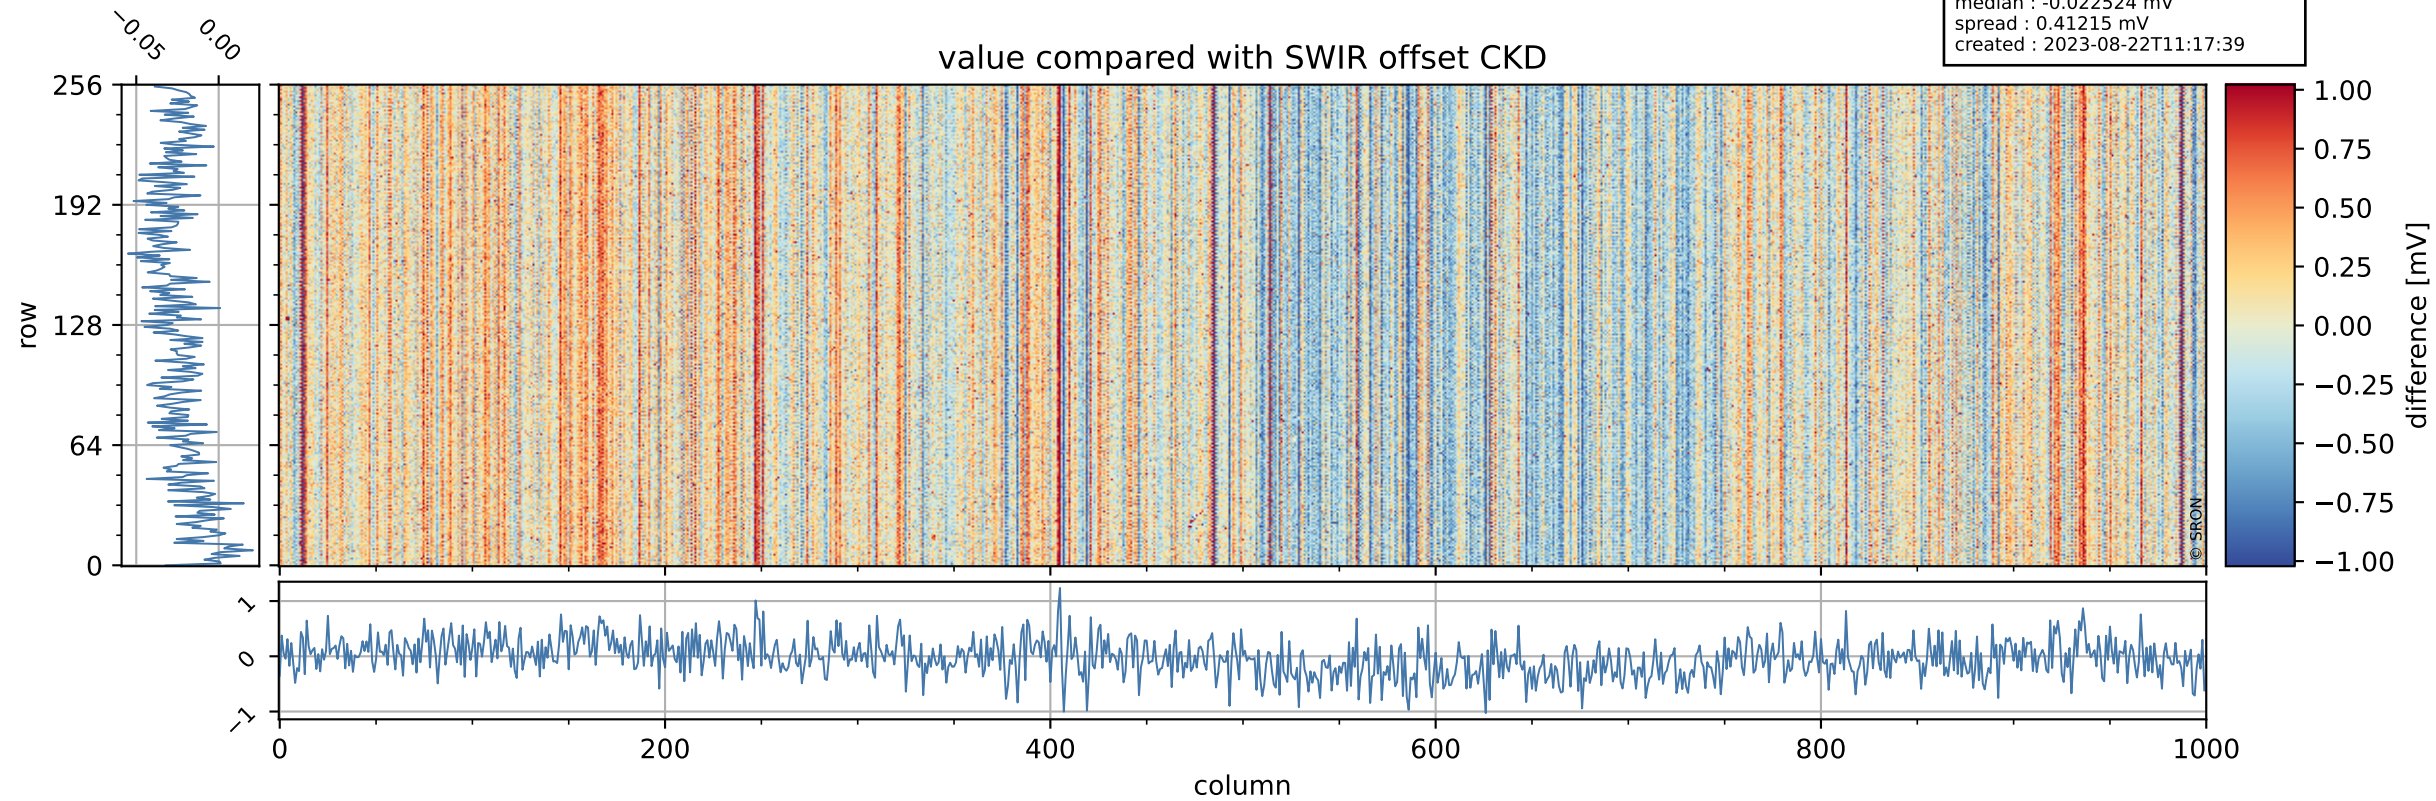

Tropomi SWIR offset (beta nominal)

orbits : 20 in [26992, 27037]
coverage : 2022-12-29 / 2023-01-01
median : 0.52599 V
spread : 0.03591 V
created : 2023-08-22T11:17:38

value detector map

Tropomi SWIR offset (beta nominal)

orbits : 20 in [26992, 27037]
coverage : 2022-12-29 / 2023-01-01
median : 28.27 μV
spread : 14.396 μV
created : 2023-08-22T11:17:38

Tropomi SWIR offset (beta nominal)

orbits : 20 in [26992, 27037]
coverage : 2022-12-29 / 2023-01-01
median : -0.022524 mV
spread : 0.41215 mV
created : 2023-08-22T11:17:39

value compared with SWIR offset CKD

Tropomi SWIR offset (beta nominal) ground-tracks of Sentinel-5P

orbits : 20 in [26992, 27037]
coverage : 2022-12-29 / 2023-01-01
created : 2023-08-22T11:17:39

Tropomi SWIR offset (beta nominal)

orbits : [1867, 27037]
coverage : 2018-02-20 / 2023-01-01
created : 2023-08-22T11:17:39

trend of detector median & temperatures