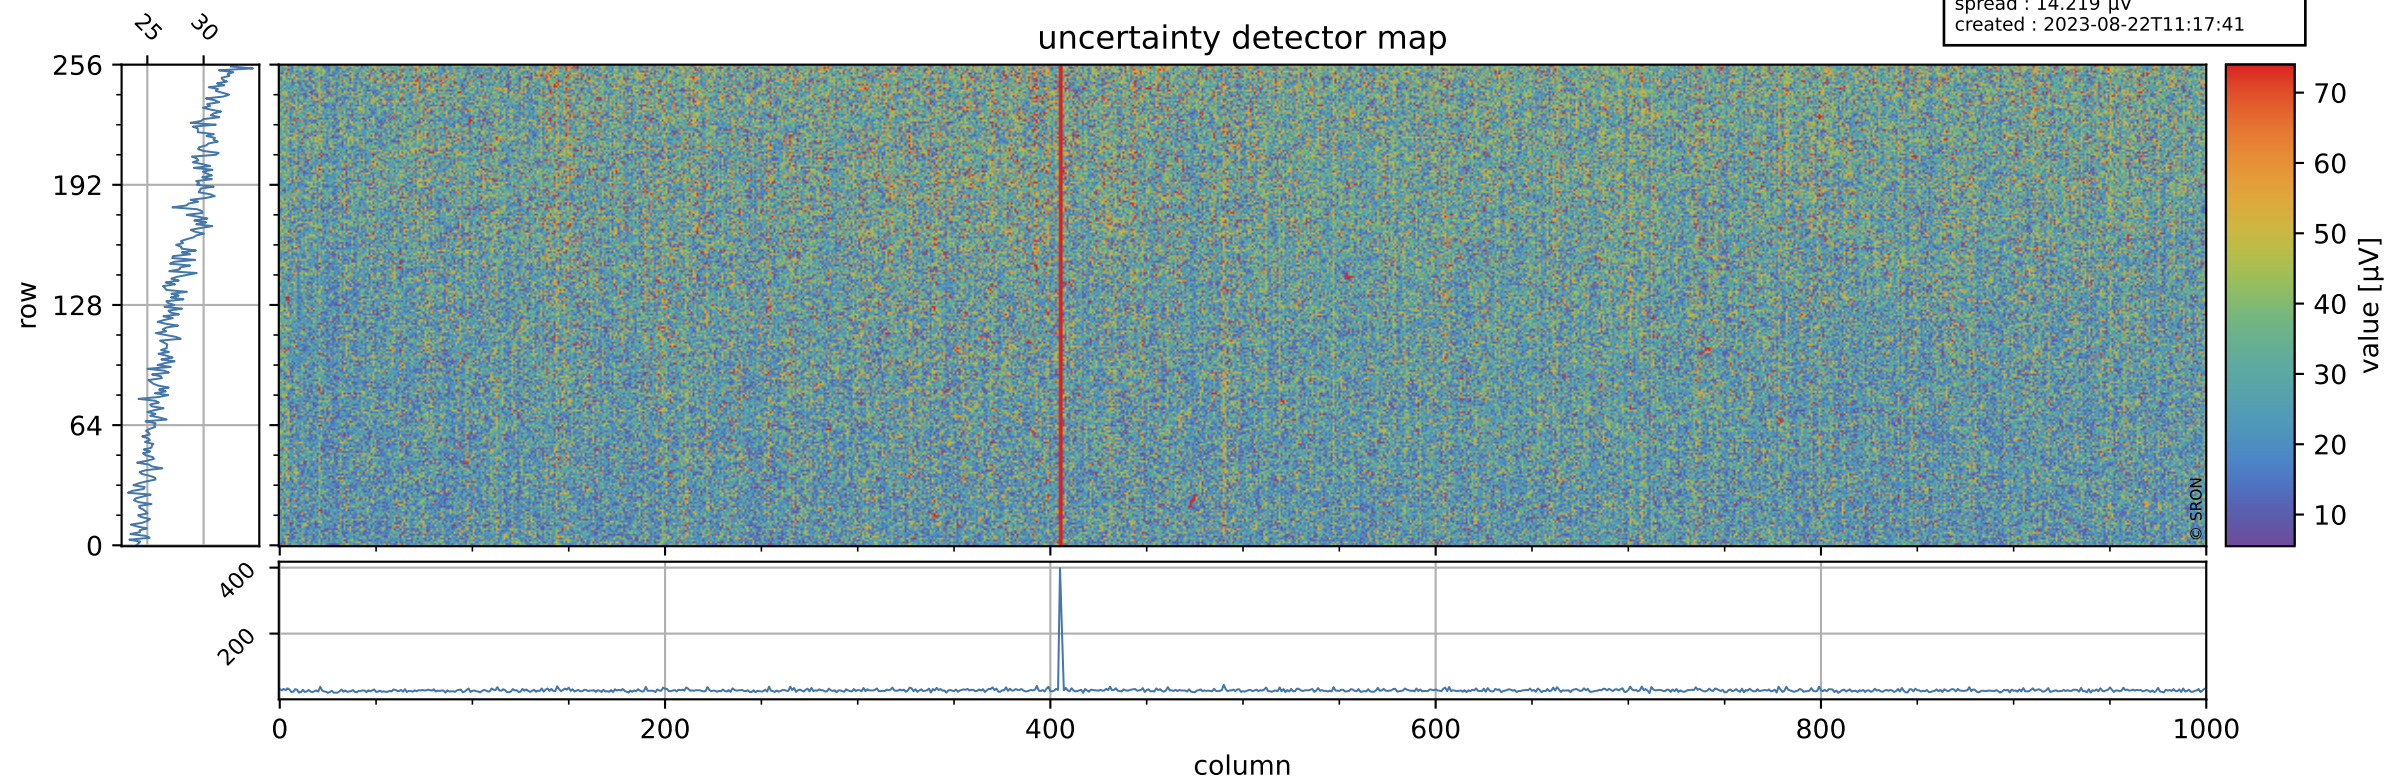

Tropomi SWIR offset (beta nominal)

orbits : 19 in [27037, 27082]
coverage : 2023-01-01 / 2023-01-04
median : 0.52597 V
spread : 0.035916 V
created : 2023-08-22T11:17:40

value detector map

Tropomi SWIR offset (beta nominal)

orbits : 19 in [27037, 27082]
coverage : 2023-01-01 / 2023-01-04
median : 27.911 μV
spread : 14.219 μV
created : 2023-08-22T11:17:41

Tropomi SWIR offset (beta nominal)

orbits : 19 in [27037, 27082]
coverage : 2023-01-01 / 2023-01-04
median : -0.042718 mV
spread : 0.42182 mV
created : 2023-08-22T11:17:41

value compared with SWIR offset CKD

Tropomi SWIR offset (beta nominal) ground-tracks of Sentinel-5P

orbits : 19 in [27037, 27082]
coverage : 2023-01-01 / 2023-01-04
created : 2023-08-22T11:17:41

Tropomi SWIR offset (beta nominal)

orbits : [1867, 27082]
coverage : 2018-02-20 / 2023-01-04
created : 2023-08-22T11:17:42

trend of detector median & temperatures