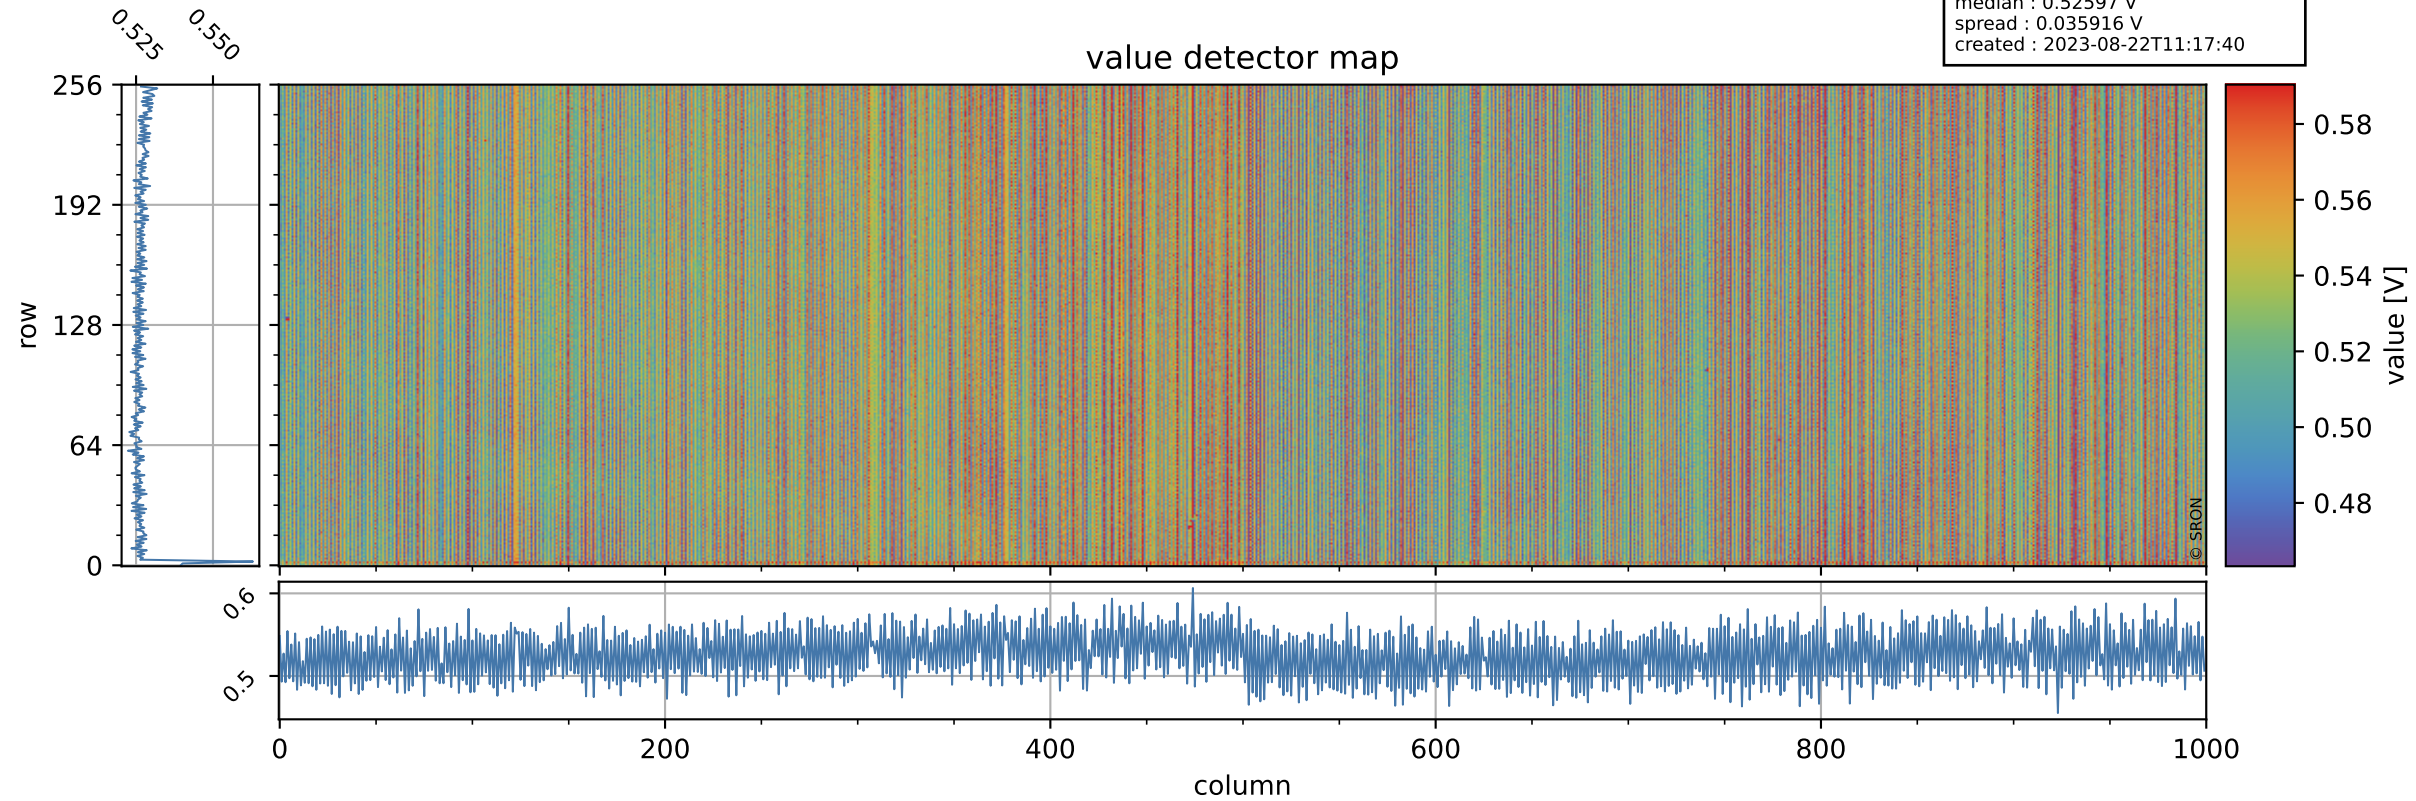

Tropomi SWIR offset (beta nominal)

orbits : 19 in [27037, 27082]
coverage : 2023-01-01 / 2023-01-04
median : 0.52597 V
spread : 0.035916 V
created : 2023-08-22T11:17:40

value detector map

Tropomi SWIR offset (beta nominal)

orbits : 19 in [27037, 27082]
coverage : 2023-01-01 / 2023-01-04
median : 27.911 μV
spread : 14.219 μV
created : 2023-08-22T11:17:41

Tropomi SWIR offset (beta nominal)

orbits : 19 in [27037, 27082]
coverage : 2023-01-01 / 2023-01-04
median : -0.042718 mV
spread : 0.42182 mV
created : 2023-08-22T11:17:41

value compared with SWIR offset CKD

Tropomi SWIR offset (beta nominal) ground-tracks of Sentinel-5P

orbits : 19 in [27037, 27082]
coverage : 2023-01-01 / 2023-01-04
created : 2023-08-22T11:17:41

Tropomi SWIR offset (beta nominal)

orbits : [1867, 27082]
coverage : 2018-02-20 / 2023-01-04
created : 2023-08-22T11:17:42

trend of detector median & temperatures