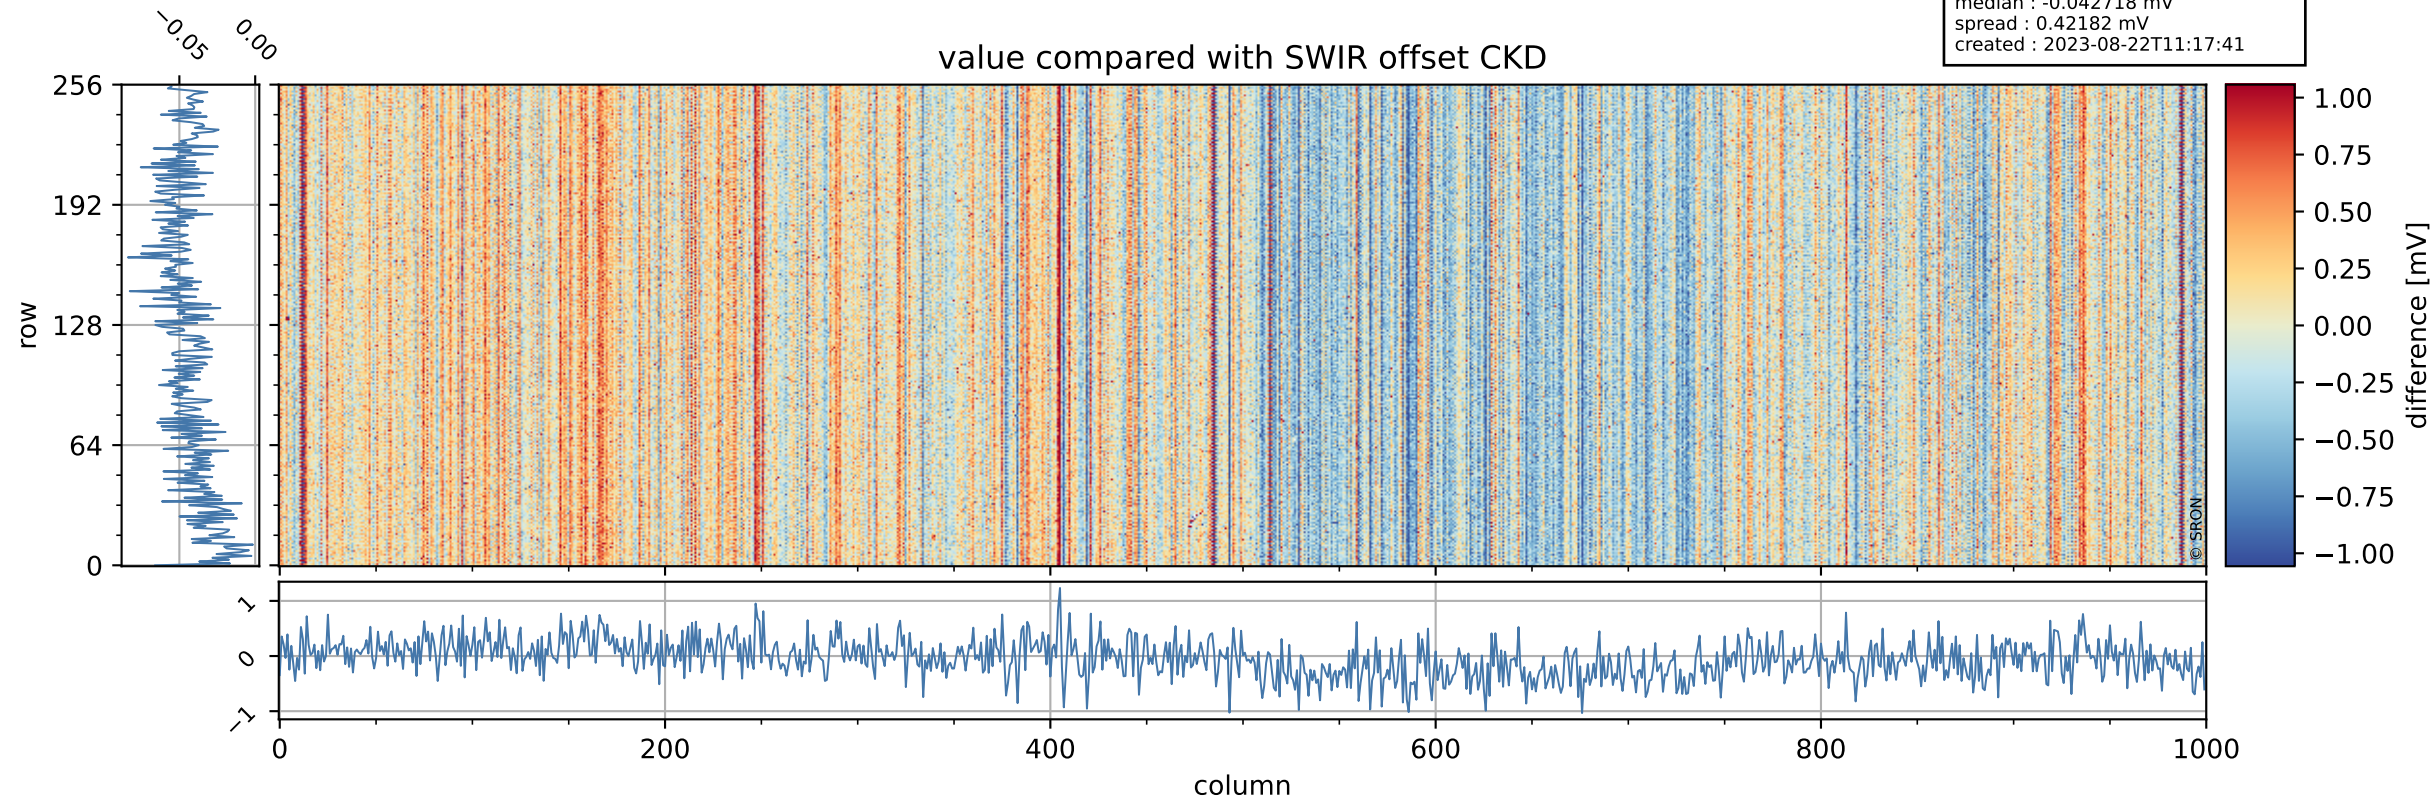

Tropomi SWIR offset (beta nominal)

orbits : 19 in [27037, 27082]
coverage : 2023-01-01 / 2023-01-04
median : 0.52597 V
spread : 0.035916 V
created : 2023-08-22T11:17:40

value detector map

Tropomi SWIR offset (beta nominal)

orbits : 19 in [27037, 27082]
coverage : 2023-01-01 / 2023-01-04
median : 27.911 μV
spread : 14.219 μV
created : 2023-08-22T11:17:41

Tropomi SWIR offset (beta nominal)

orbits : 19 in [27037, 27082]
coverage : 2023-01-01 / 2023-01-04
median : -0.042718 mV
spread : 0.42182 mV
created : 2023-08-22T11:17:41

value compared with SWIR offset CKD

Tropomi SWIR offset (beta nominal) ground-tracks of Sentinel-5P

orbits : 19 in [27037, 27082]
coverage : 2023-01-01 / 2023-01-04
created : 2023-08-22T11:17:41

Tropomi SWIR offset (beta nominal)

orbits : [1867, 27082]
coverage : 2018-02-20 / 2023-01-04
created : 2023-08-22T11:17:42

trend of detector median & temperatures