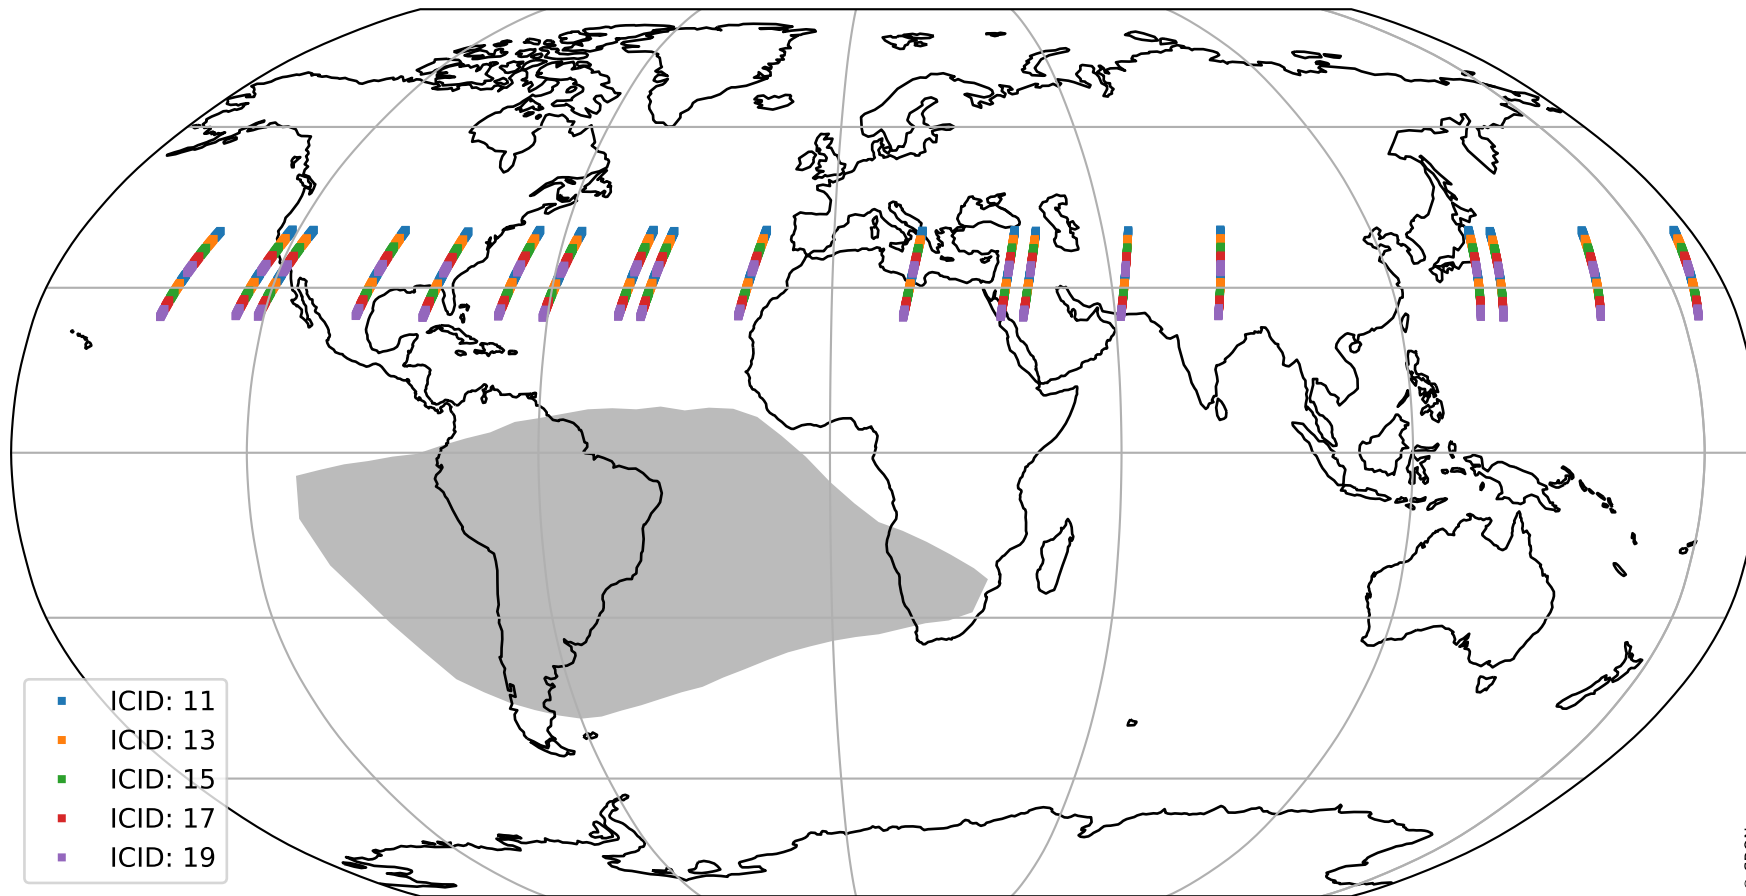

Tropomi SWIR offset (beta nominal)

orbits : 19 in [27037, 27082]
coverage : 2023-01-01 / 2023-01-04
median : 0.52597 V
spread : 0.035916 V
created : 2023-08-22T11:17:40

value detector map

Tropomi SWIR offset (beta nominal)

orbits : 19 in [27037, 27082]
coverage : 2023-01-01 / 2023-01-04
median : 27.911 μV
spread : 14.219 μV
created : 2023-08-22T11:17:41

Tropomi SWIR offset (beta nominal)

orbits : 19 in [27037, 27082]
coverage : 2023-01-01 / 2023-01-04
median : -0.042718 mV
spread : 0.42182 mV
created : 2023-08-22T11:17:41

value compared with SWIR offset CKD

Tropomi SWIR offset (beta nominal) ground-tracks of Sentinel-5P

orbits : 19 in [27037, 27082]
coverage : 2023-01-01 / 2023-01-04
created : 2023-08-22T11:17:41

Tropomi SWIR offset (beta nominal)

orbits : [1867, 27082]
coverage : 2018-02-20 / 2023-01-04
created : 2023-08-22T11:17:42

trend of detector median & temperatures