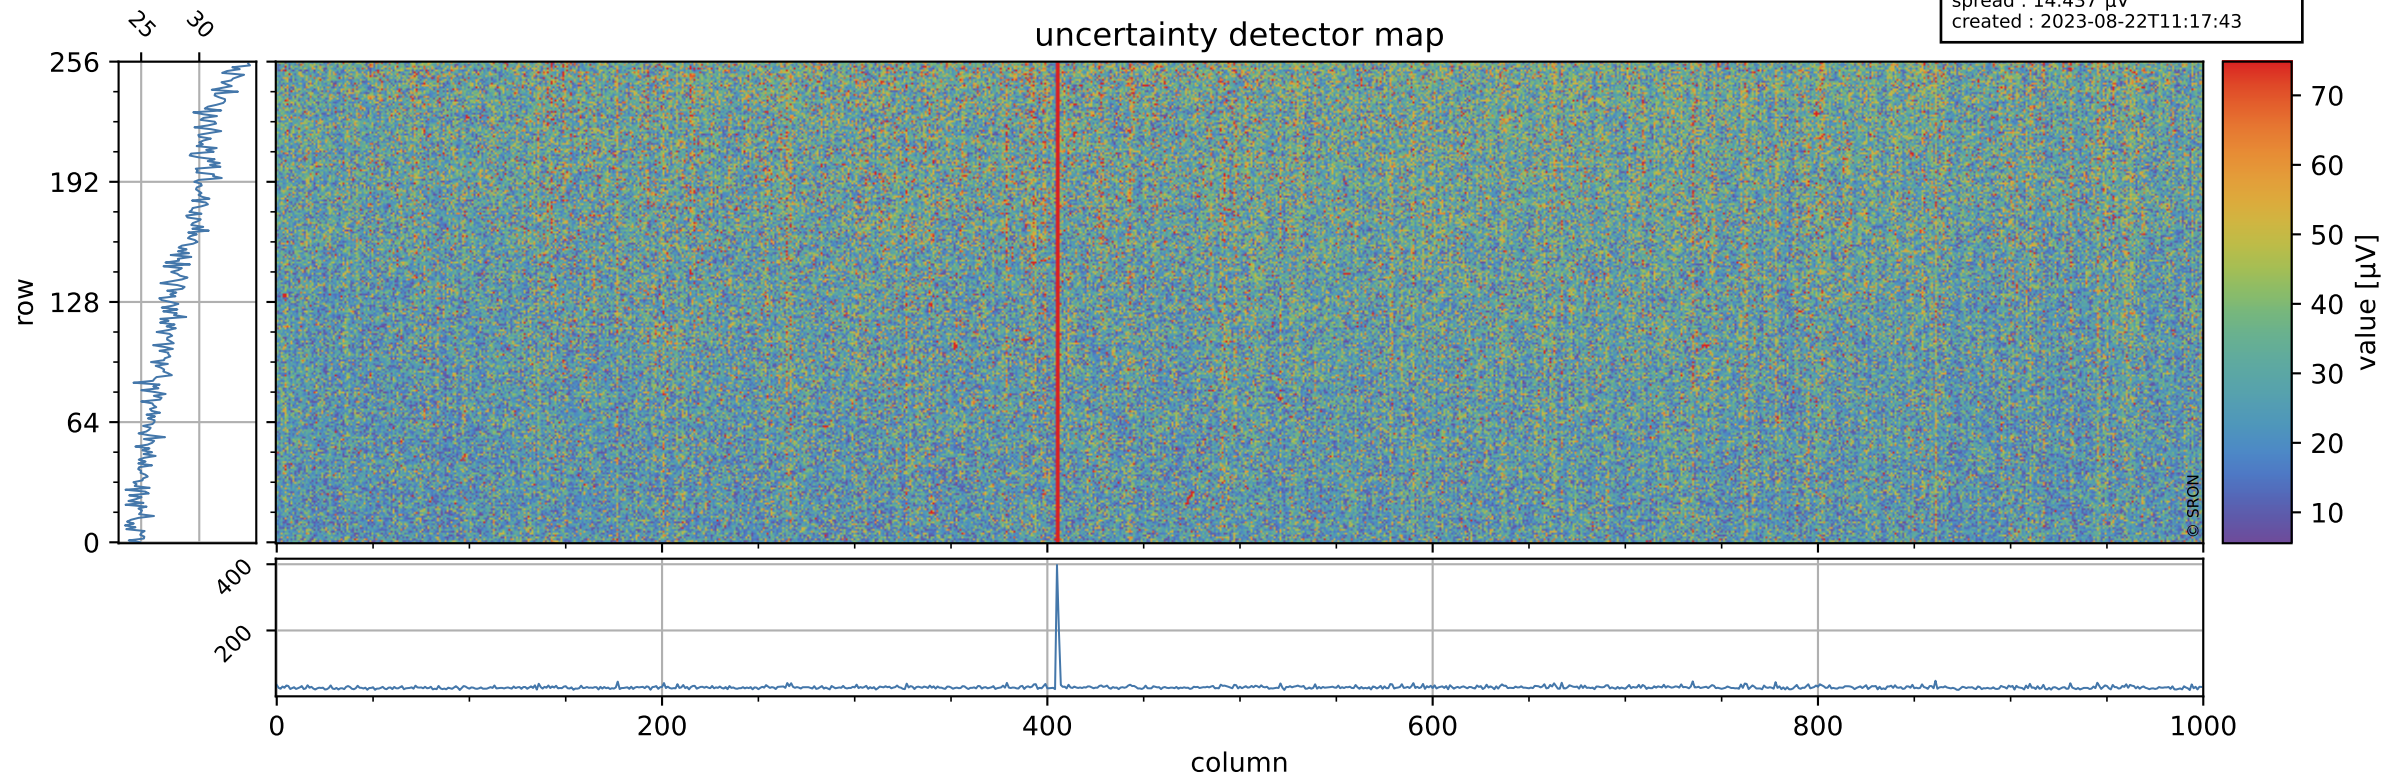

Tropomi SWIR offset (beta nominal)

orbits : 20 in [27082, 27127]
coverage : 2023-01-04 / 2023-01-07
median : 0.52596 V
spread : 0.035917 V
created : 2023-08-22T11:17:43

value detector map

Tropomi SWIR offset (beta nominal)

orbits : 20 in [27082, 27127]
coverage : 2023-01-04 / 2023-01-07
median : 28.351 μV
spread : 14.437 μV
created : 2023-08-22T11:17:43

Tropomi SWIR offset (beta nominal)

orbits : 20 in [27082, 27127]
coverage : 2023-01-04 / 2023-01-07
median : -0.056153 mV
spread : 0.41812 mV
created : 2023-08-22T11:17:43

value compared with SWIR offset CKD

Tropomi SWIR offset (beta nominal) ground-tracks of Sentinel-5P

orbits : 20 in [27082, 27127]
coverage : 2023-01-04 / 2023-01-07
created : 2023-08-22T11:17:43

Tropomi SWIR offset (beta nominal)

orbits : [1867, 27127]
coverage : 2018-02-20 / 2023-01-07
created : 2023-08-22T11:17:44

trend of detector median & temperatures