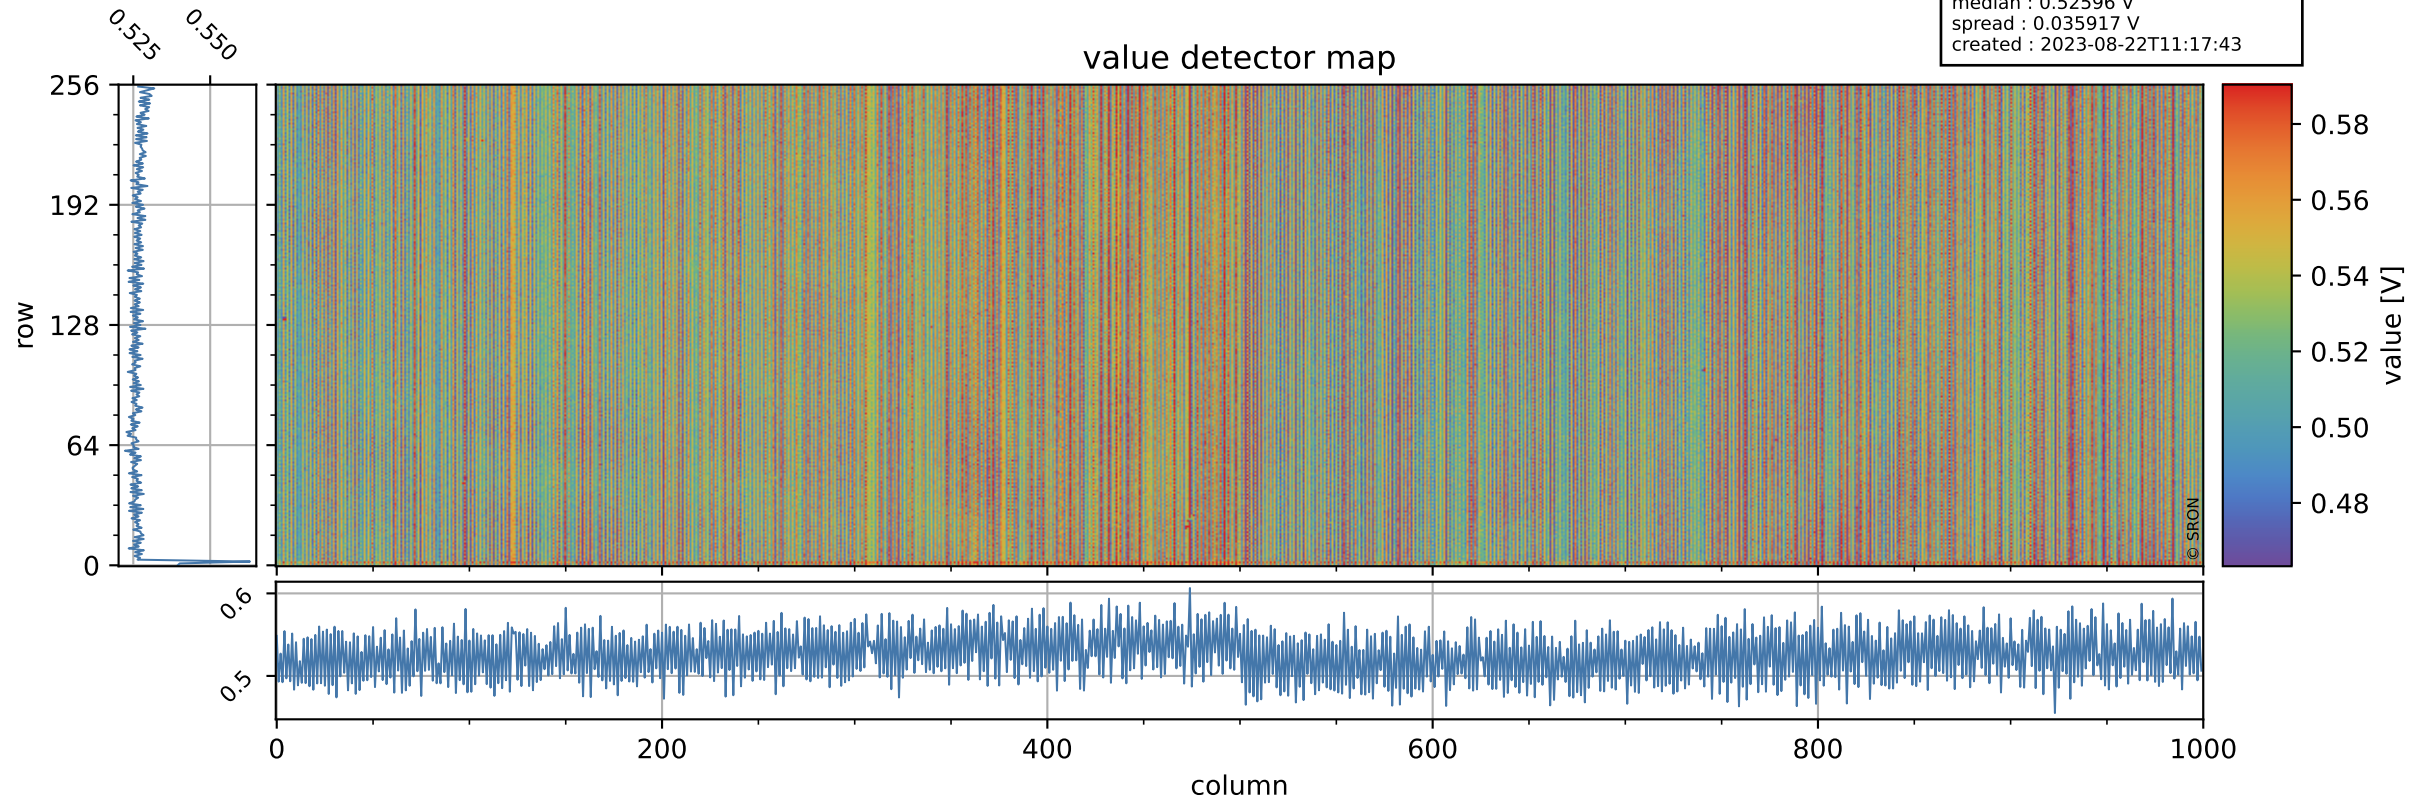

Tropomi SWIR offset (beta nominal)

orbits : 20 in [27082, 27127]
coverage : 2023-01-04 / 2023-01-07
median : 0.52596 V
spread : 0.035917 V
created : 2023-08-22T11:17:43

value detector map

Tropomi SWIR offset (beta nominal)

orbits : 20 in [27082, 27127]
coverage : 2023-01-04 / 2023-01-07
median : 28.351 μV
spread : 14.437 μV
created : 2023-08-22T11:17:43

Tropomi SWIR offset (beta nominal)

orbits : 20 in [27082, 27127]
coverage : 2023-01-04 / 2023-01-07
median : -0.056153 mV
spread : 0.41812 mV
created : 2023-08-22T11:17:43

value compared with SWIR offset CKD

Tropomi SWIR offset (beta nominal) ground-tracks of Sentinel-5P

orbits : 20 in [27082, 27127]
coverage : 2023-01-04 / 2023-01-07
created : 2023-08-22T11:17:43

Tropomi SWIR offset (beta nominal)

orbits : [1867, 27127]
coverage : 2018-02-20 / 2023-01-07
created : 2023-08-22T11:17:44

trend of detector median & temperatures