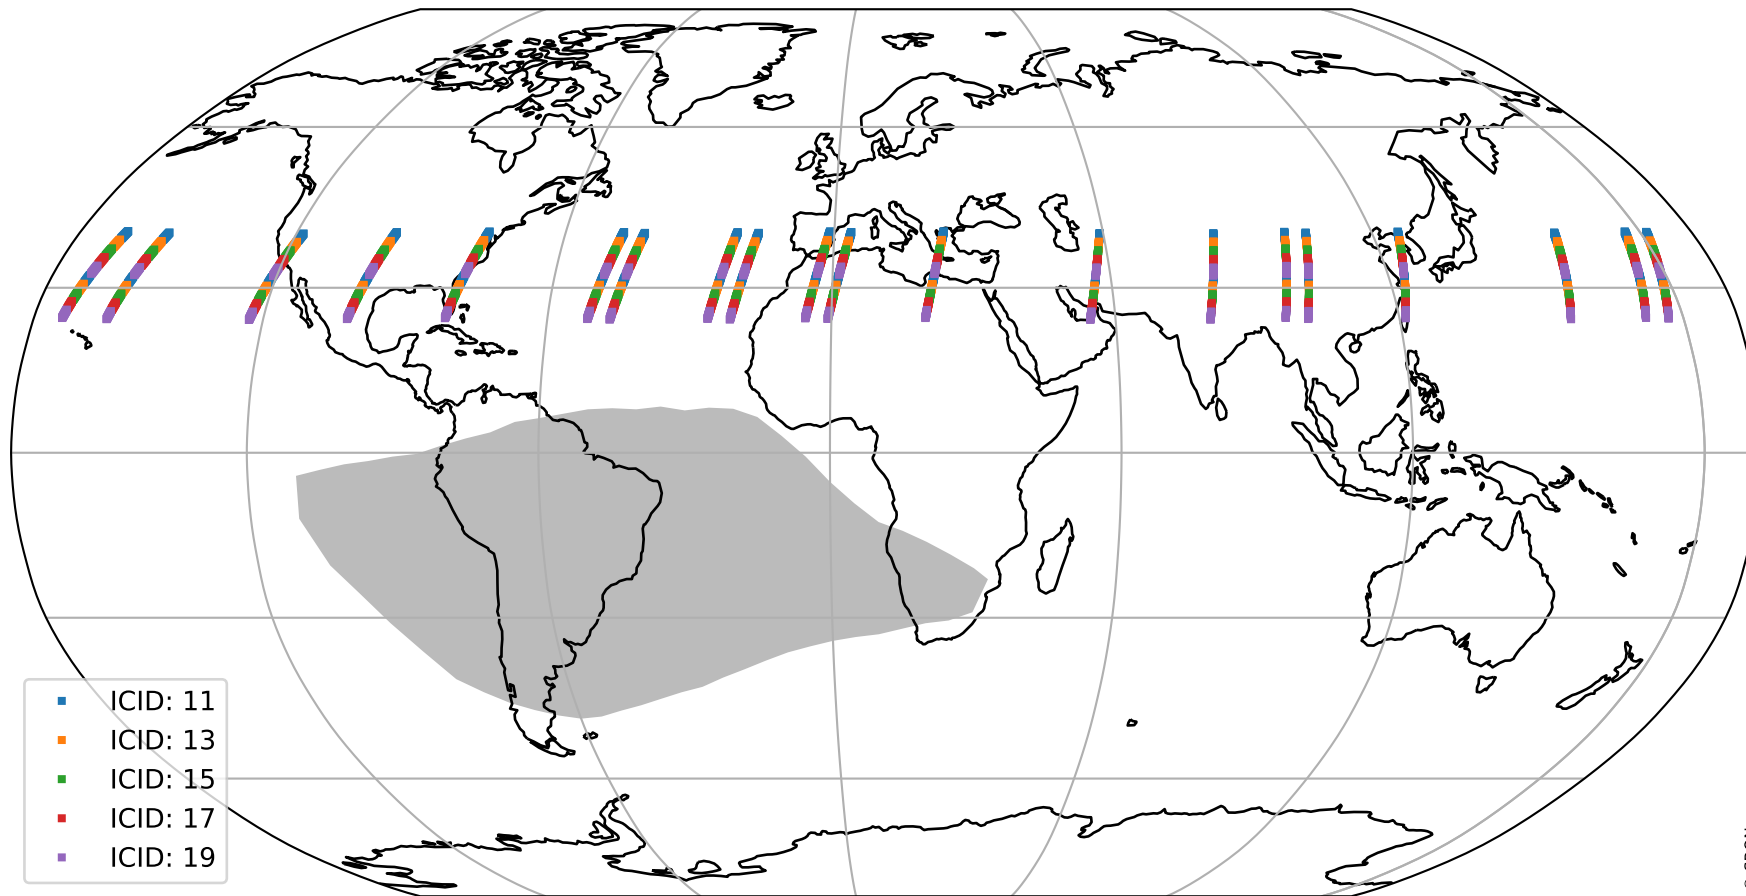

Tropomi SWIR offset (beta nominal)

orbits : 20 in [27082, 27127]
coverage : 2023-01-04 / 2023-01-07
median : 0.52596 V
spread : 0.035917 V
created : 2023-08-22T11:17:43

value detector map

Tropomi SWIR offset (beta nominal)

orbits : 20 in [27082, 27127]
coverage : 2023-01-04 / 2023-01-07
median : 28.351 μV
spread : 14.437 μV
created : 2023-08-22T11:17:43

Tropomi SWIR offset (beta nominal)

orbits : 20 in [27082, 27127]
coverage : 2023-01-04 / 2023-01-07
median : -0.056153 mV
spread : 0.41812 mV
created : 2023-08-22T11:17:43

value compared with SWIR offset CKD

Tropomi SWIR offset (beta nominal) ground-tracks of Sentinel-5P

orbits : 20 in [27082, 27127]
coverage : 2023-01-04 / 2023-01-07
created : 2023-08-22T11:17:43

Tropomi SWIR offset (beta nominal)

orbits : [1867, 27127]
coverage : 2018-02-20 / 2023-01-07
created : 2023-08-22T11:17:44

trend of detector median & temperatures