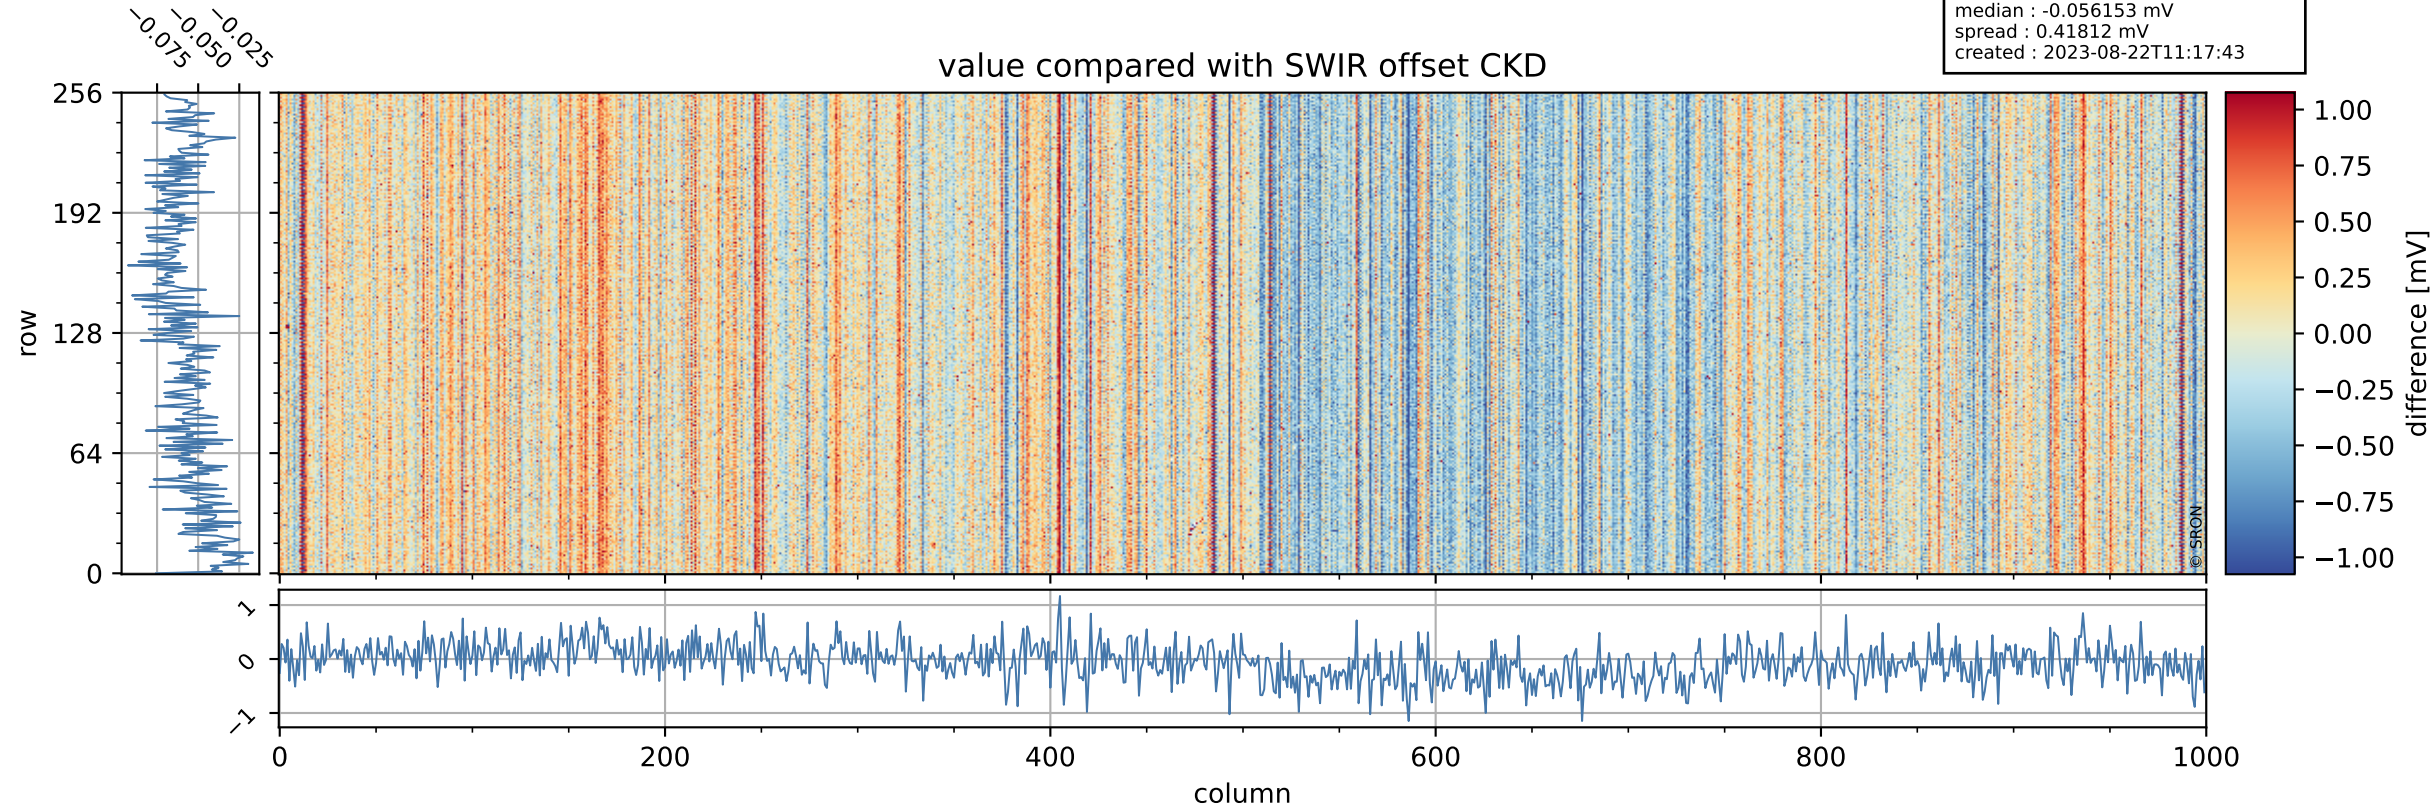

Tropomi SWIR offset (beta nominal)

orbits : 20 in [27082, 27127]
coverage : 2023-01-04 / 2023-01-07
median : 0.52596 V
spread : 0.035917 V
created : 2023-08-22T11:17:43

value detector map

Tropomi SWIR offset (beta nominal)

orbits : 20 in [27082, 27127]
coverage : 2023-01-04 / 2023-01-07
median : 28.351 μV
spread : 14.437 μV
created : 2023-08-22T11:17:43

Tropomi SWIR offset (beta nominal)

orbits : 20 in [27082, 27127]
coverage : 2023-01-04 / 2023-01-07
median : -0.056153 mV
spread : 0.41812 mV
created : 2023-08-22T11:17:43

value compared with SWIR offset CKD

Tropomi SWIR offset (beta nominal) ground-tracks of Sentinel-5P

orbits : 20 in [27082, 27127]
coverage : 2023-01-04 / 2023-01-07
created : 2023-08-22T11:17:43

Tropomi SWIR offset (beta nominal)

orbits : [1867, 27127]
coverage : 2018-02-20 / 2023-01-07
created : 2023-08-22T11:17:44

trend of detector median & temperatures