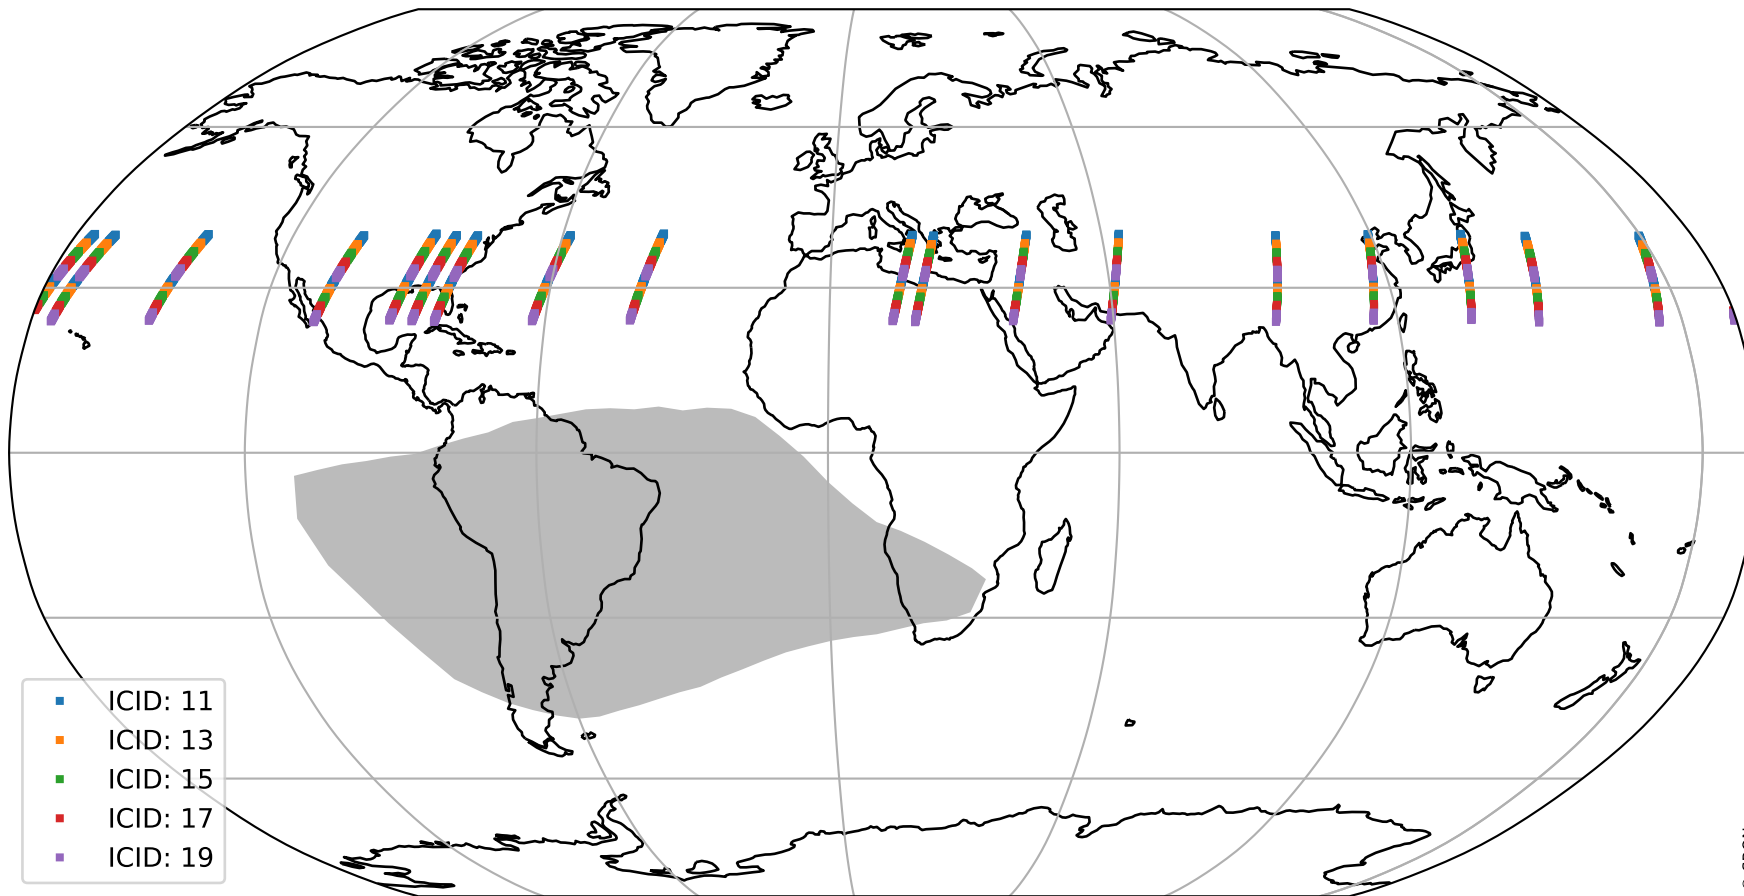

Tropomi SWIR offset (beta nominal)

orbits : 18 in [27127, 27172]
coverage : 2023-01-07 / 2023-01-10
median : 0.52598 V
spread : 0.035914 V
created : 2023-08-22T11:17:45

value detector map

Tropomi SWIR offset (beta nominal)

orbits : 18 in [27127, 27172]
coverage : 2023-01-07 / 2023-01-10
median : 28.639 μV
spread : 14.454 μV
created : 2023-08-22T11:17:45

Tropomi SWIR offset (beta nominal)

orbits : 18 in [27127, 27172]
coverage : 2023-01-07 / 2023-01-10
median : -0.029159 mV
spread : 0.41248 mV
created : 2023-08-22T11:17:45

value compared with SWIR offset CKD

Tropomi SWIR offset (beta nominal) ground-tracks of Sentinel-5P

orbits : 18 in [27127, 27172]
coverage : 2023-01-07 / 2023-01-10
created : 2023-08-22T11:17:45

Tropomi SWIR offset (beta nominal)

orbits : [1867, 27172]
coverage : 2018-02-20 / 2023-01-10
created : 2023-08-22T11:17:46

trend of detector median & temperatures