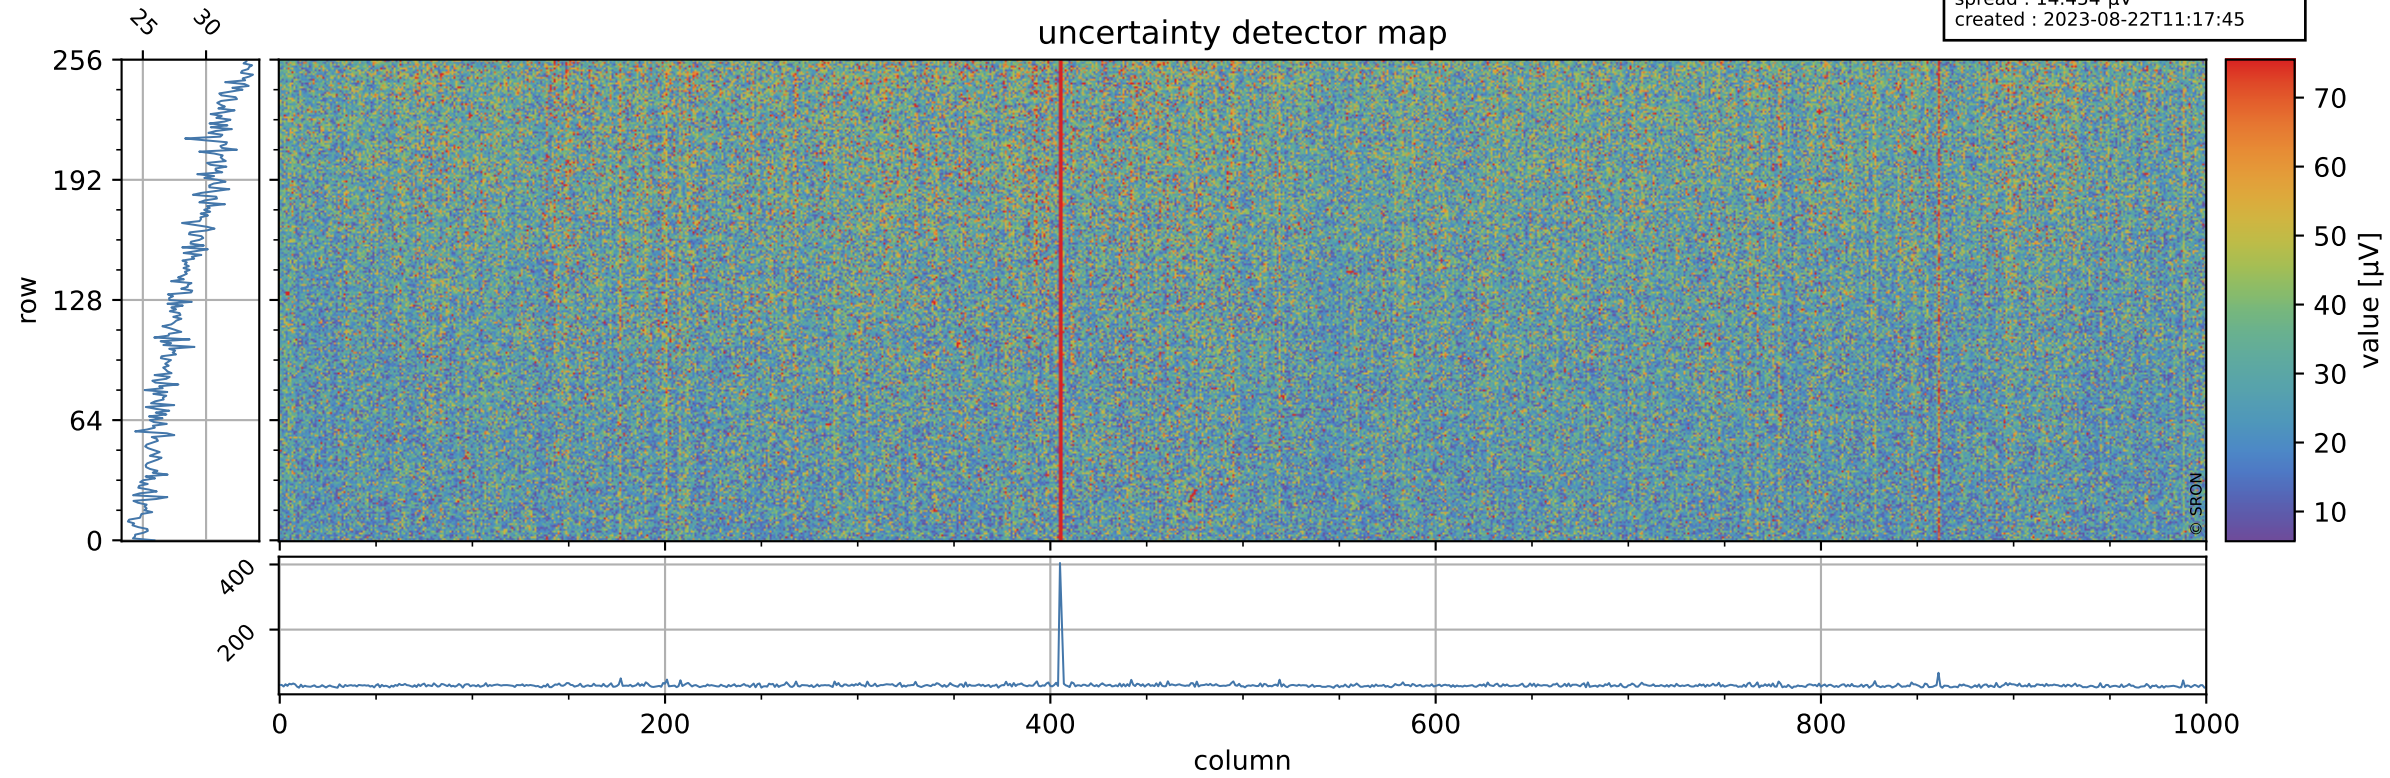

Tropomi SWIR offset (beta nominal)

orbits : 18 in [27127, 27172]
coverage : 2023-01-07 / 2023-01-10
median : 0.52598 V
spread : 0.035914 V
created : 2023-08-22T11:17:45

value detector map

Tropomi SWIR offset (beta nominal)

orbits : 18 in [27127, 27172]
coverage : 2023-01-07 / 2023-01-10
median : 28.639 μV
spread : 14.454 μV
created : 2023-08-22T11:17:45

Tropomi SWIR offset (beta nominal)

orbits : 18 in [27127, 27172]
coverage : 2023-01-07 / 2023-01-10
median : -0.029159 mV
spread : 0.41248 mV
created : 2023-08-22T11:17:45

value compared with SWIR offset CKD

Tropomi SWIR offset (beta nominal) ground-tracks of Sentinel-5P

orbits : 18 in [27127, 27172]
coverage : 2023-01-07 / 2023-01-10
created : 2023-08-22T11:17:45

Tropomi SWIR offset (beta nominal)

orbits : [1867, 27172]
coverage : 2018-02-20 / 2023-01-10
created : 2023-08-22T11:17:46

trend of detector median & temperatures