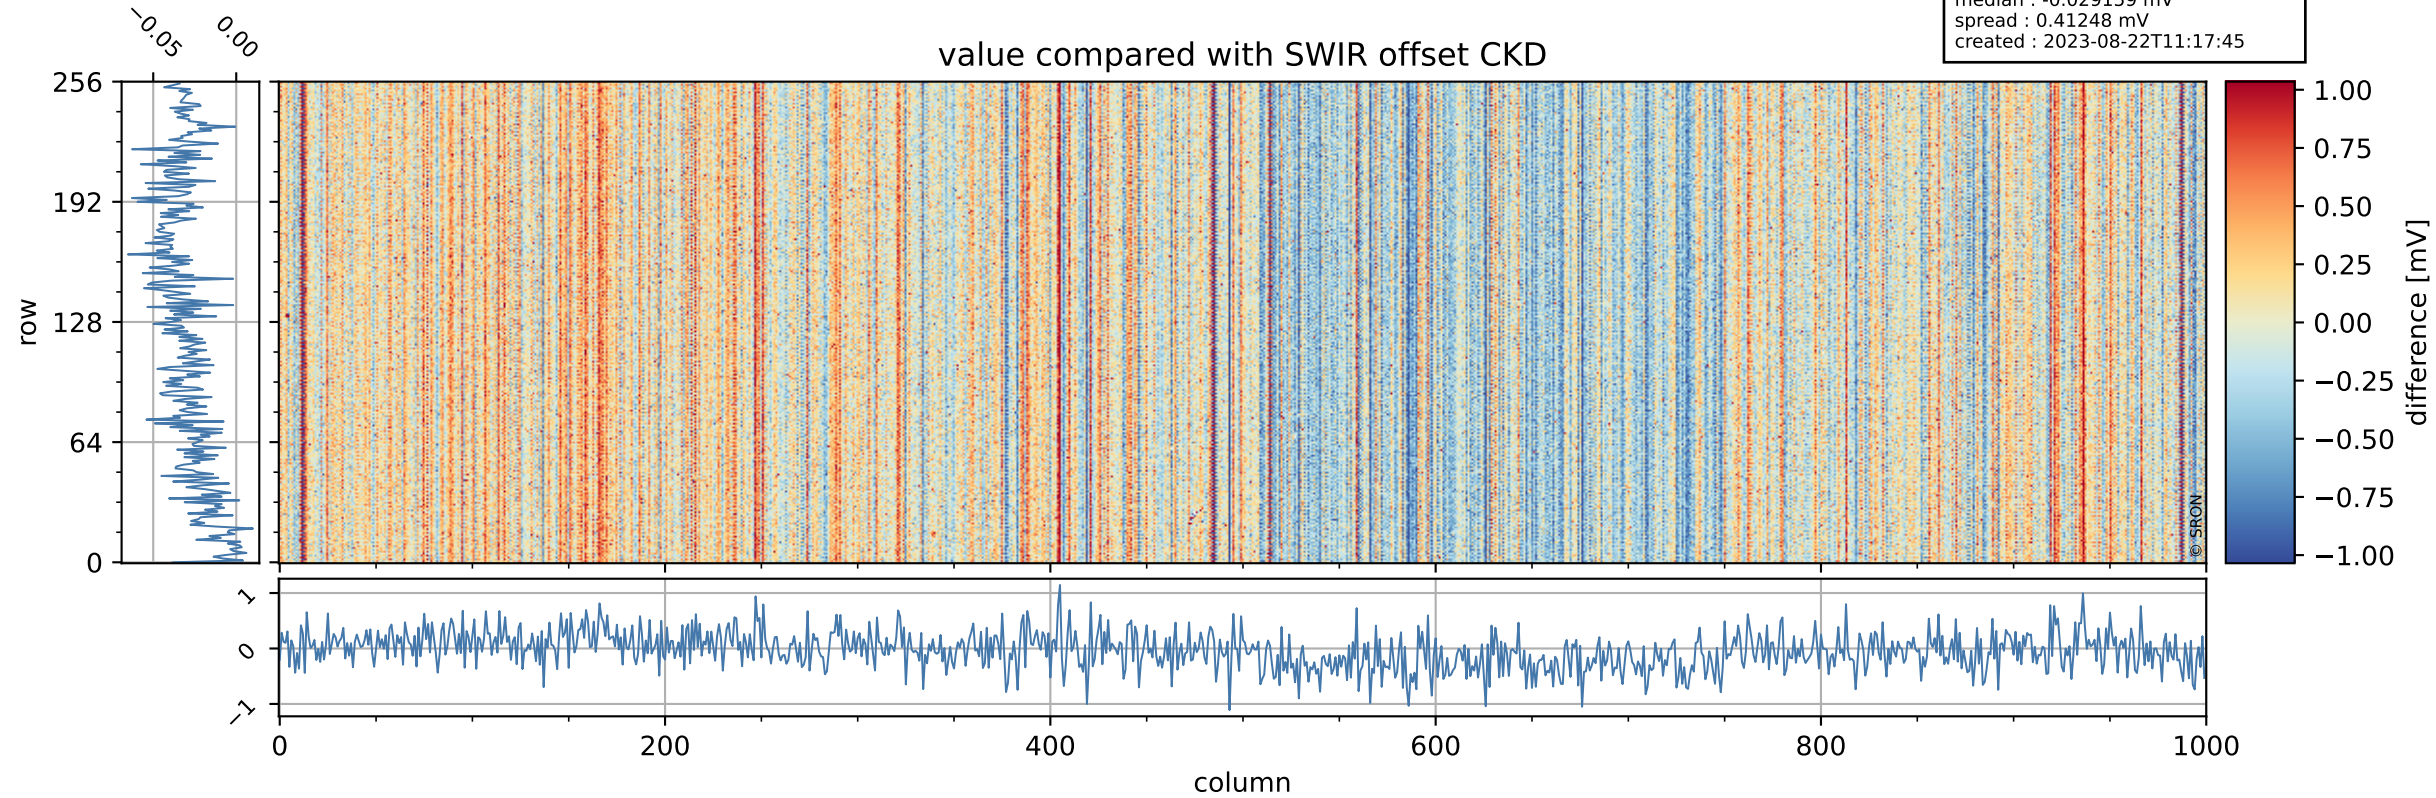

Tropomi SWIR offset (beta nominal)

orbits : 18 in [27127, 27172]
coverage : 2023-01-07 / 2023-01-10
median : 0.52598 V
spread : 0.035914 V
created : 2023-08-22T11:17:45

value detector map

Tropomi SWIR offset (beta nominal)

orbits : 18 in [27127, 27172]
coverage : 2023-01-07 / 2023-01-10
median : 28.639 μV
spread : 14.454 μV
created : 2023-08-22T11:17:45

Tropomi SWIR offset (beta nominal)

orbits : 18 in [27127, 27172]
coverage : 2023-01-07 / 2023-01-10
median : -0.029159 mV
spread : 0.41248 mV
created : 2023-08-22T11:17:45

value compared with SWIR offset CKD

Tropomi SWIR offset (beta nominal) ground-tracks of Sentinel-5P

orbits : 18 in [27127, 27172]
coverage : 2023-01-07 / 2023-01-10
created : 2023-08-22T11:17:45

Tropomi SWIR offset (beta nominal)

orbits : [1867, 27172]
coverage : 2018-02-20 / 2023-01-10
created : 2023-08-22T11:17:46

trend of detector median & temperatures