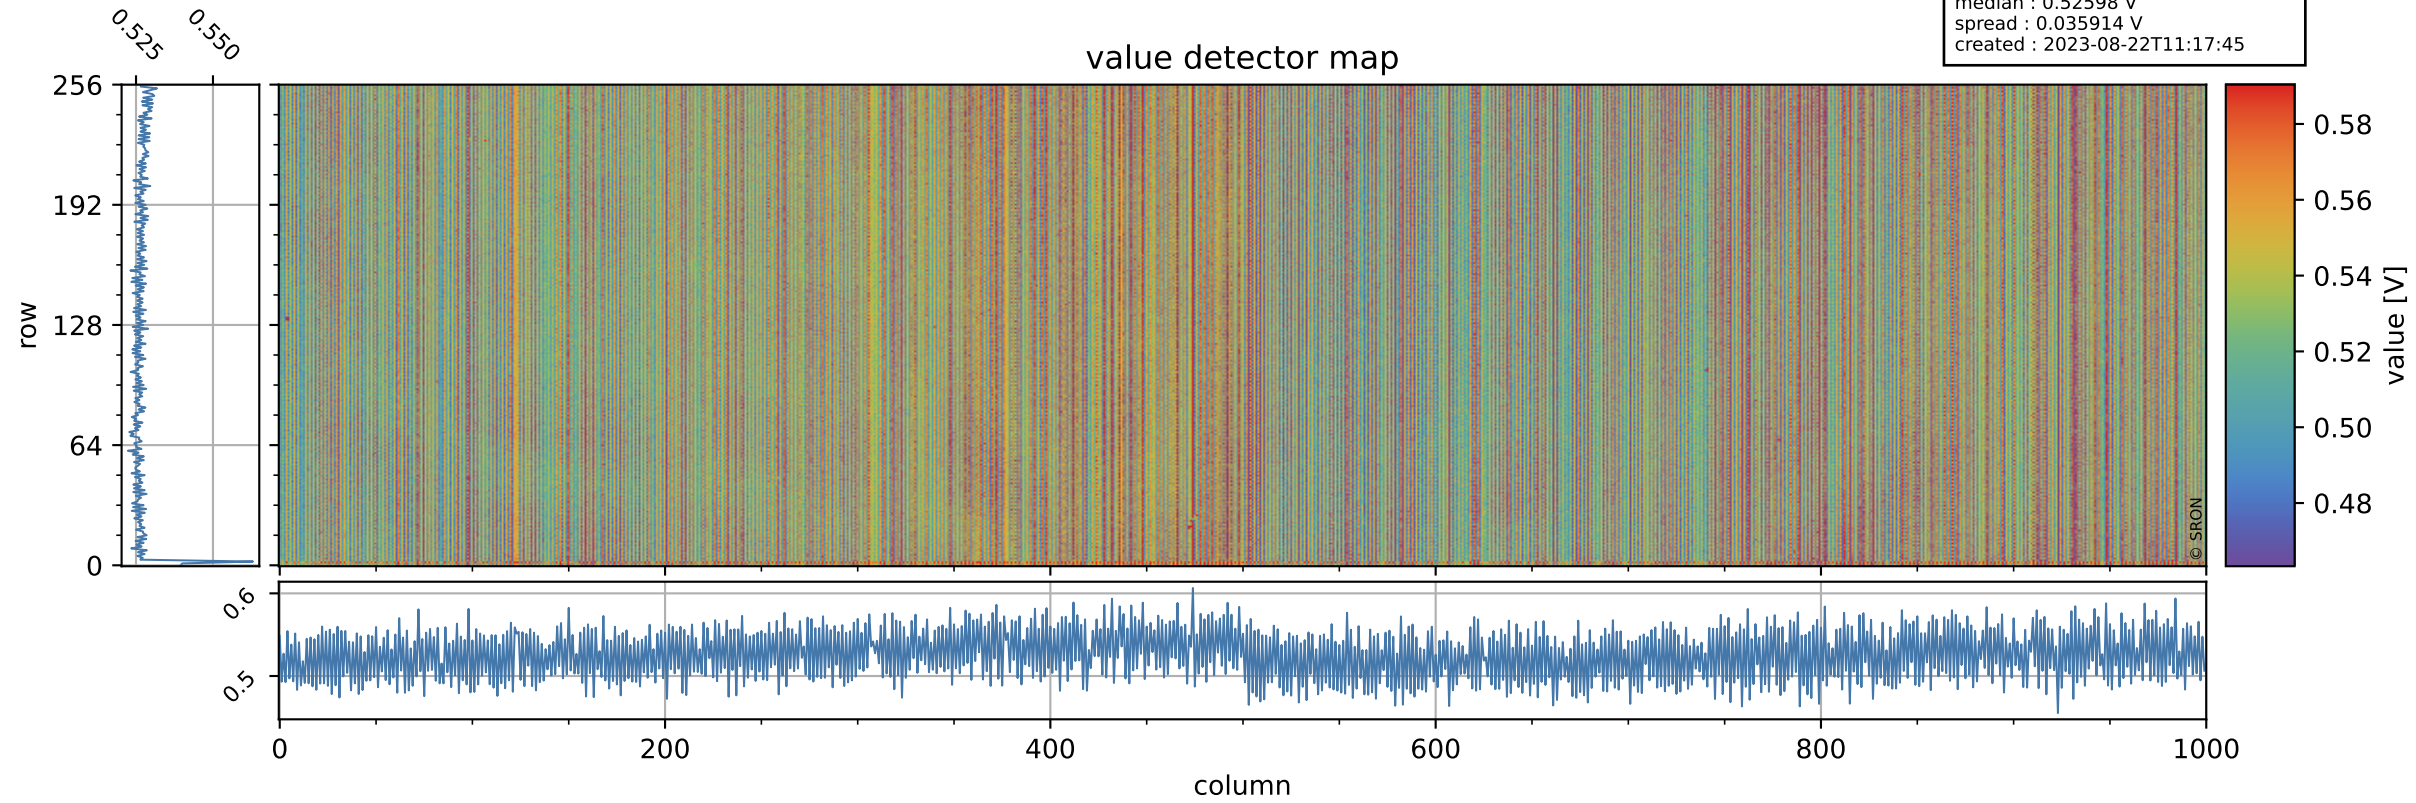

Tropomi SWIR offset (beta nominal)

orbits : 18 in [27127, 27172]
coverage : 2023-01-07 / 2023-01-10
median : 0.52598 V
spread : 0.035914 V
created : 2023-08-22T11:17:45

value detector map

Tropomi SWIR offset (beta nominal)

orbits : 18 in [27127, 27172]
coverage : 2023-01-07 / 2023-01-10
median : 28.639 μV
spread : 14.454 μV
created : 2023-08-22T11:17:45

Tropomi SWIR offset (beta nominal)

orbits : 18 in [27127, 27172]
coverage : 2023-01-07 / 2023-01-10
median : -0.029159 mV
spread : 0.41248 mV
created : 2023-08-22T11:17:45

value compared with SWIR offset CKD

Tropomi SWIR offset (beta nominal) ground-tracks of Sentinel-5P

orbits : 18 in [27127, 27172]
coverage : 2023-01-07 / 2023-01-10
created : 2023-08-22T11:17:45

Tropomi SWIR offset (beta nominal)

orbits : [1867, 27172]
coverage : 2018-02-20 / 2023-01-10
created : 2023-08-22T11:17:46

trend of detector median & temperatures