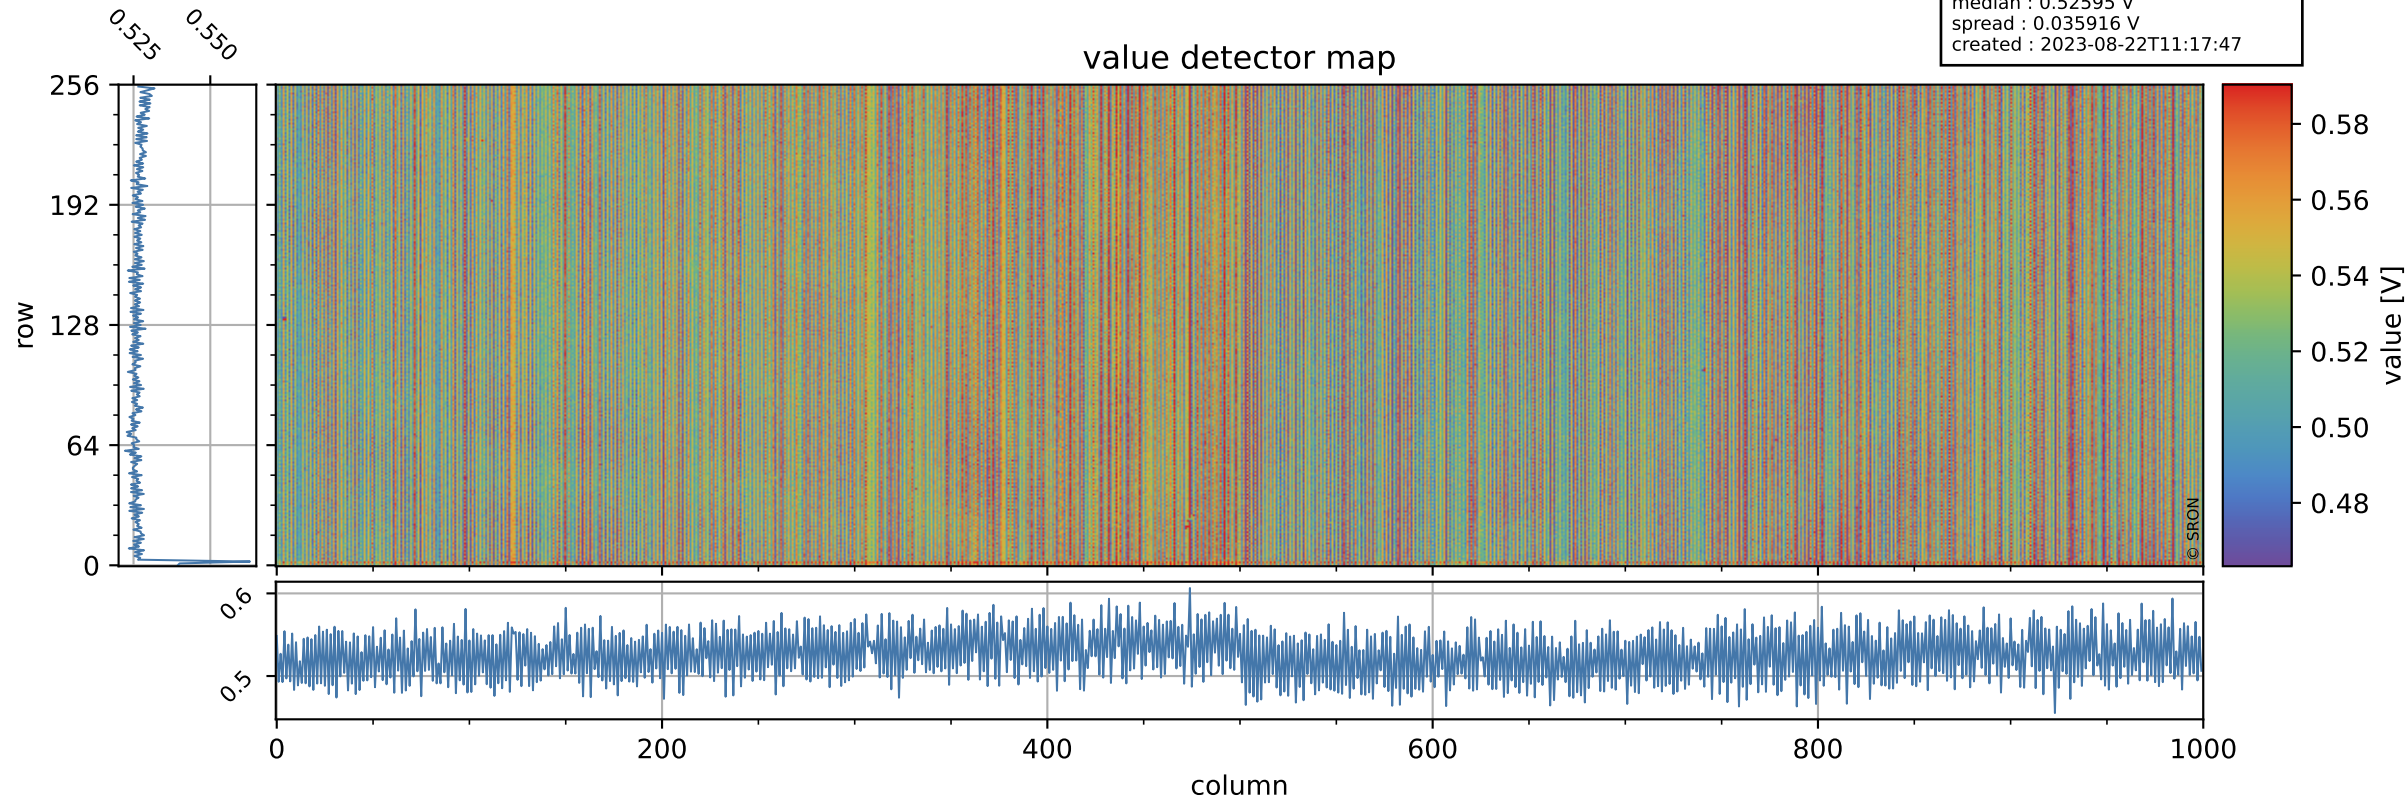

Tropomi SWIR offset (beta nominal)

orbits : 19 in [27172, 27217]
coverage : 2023-01-10 / 2023-01-13
median : 0.52595 V
spread : 0.035916 V
created : 2023-08-22T11:17:47

value detector map

Tropomi SWIR offset (beta nominal)

orbits : 19 in [27172, 27217]
coverage : 2023-01-10 / 2023-01-13
median : 28.291 μV
spread : 14.375 μV
created : 2023-08-22T11:17:47

Tropomi SWIR offset (beta nominal)

orbits : 19 in [27172, 27217]
coverage : 2023-01-10 / 2023-01-13
median : -0.059613 mV
spread : 0.41994 mV
created : 2023-08-22T11:17:47

value compared with SWIR offset CKD

Tropomi SWIR offset (beta nominal) ground-tracks of Sentinel-5P

orbits : 19 in [27172, 27217]
coverage : 2023-01-10 / 2023-01-13
created : 2023-08-22T11:17:48

Tropomi SWIR offset (beta nominal)

orbits : [1867, 27217]
coverage : 2018-02-20 / 2023-01-13
created : 2023-08-22T11:17:48

trend of detector median & temperatures