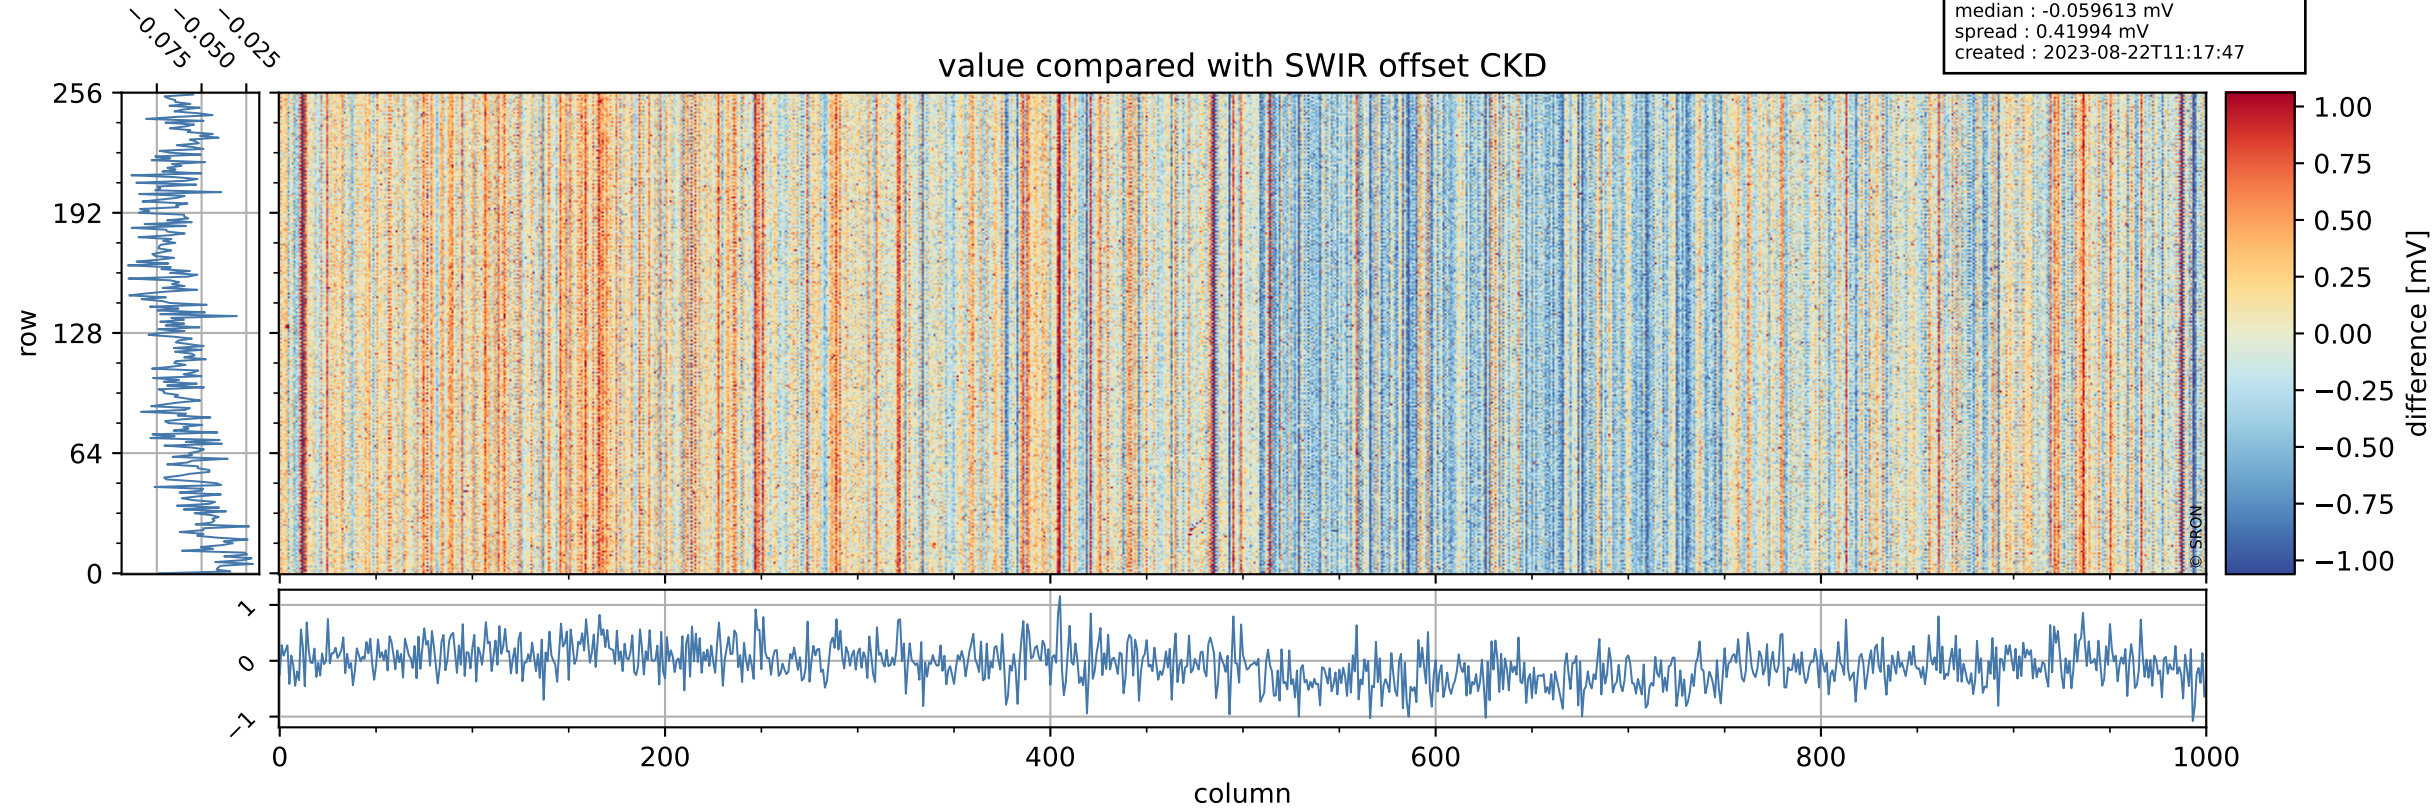

Tropomi SWIR offset (beta nominal)

orbits : 19 in [27172, 27217]
coverage : 2023-01-10 / 2023-01-13
median : 0.52595 V
spread : 0.035916 V
created : 2023-08-22T11:17:47

value detector map

Tropomi SWIR offset (beta nominal)

orbits : 19 in [27172, 27217]
coverage : 2023-01-10 / 2023-01-13
median : 28.291 μV
spread : 14.375 μV
created : 2023-08-22T11:17:47

Tropomi SWIR offset (beta nominal)

orbits : 19 in [27172, 27217]
coverage : 2023-01-10 / 2023-01-13
median : -0.059613 mV
spread : 0.41994 mV
created : 2023-08-22T11:17:47

value compared with SWIR offset CKD

Tropomi SWIR offset (beta nominal) ground-tracks of Sentinel-5P

orbits : 19 in [27172, 27217]
coverage : 2023-01-10 / 2023-01-13
created : 2023-08-22T11:17:48

Tropomi SWIR offset (beta nominal)

orbits : [1867, 27217]
coverage : 2018-02-20 / 2023-01-13
created : 2023-08-22T11:17:48

trend of detector median & temperatures