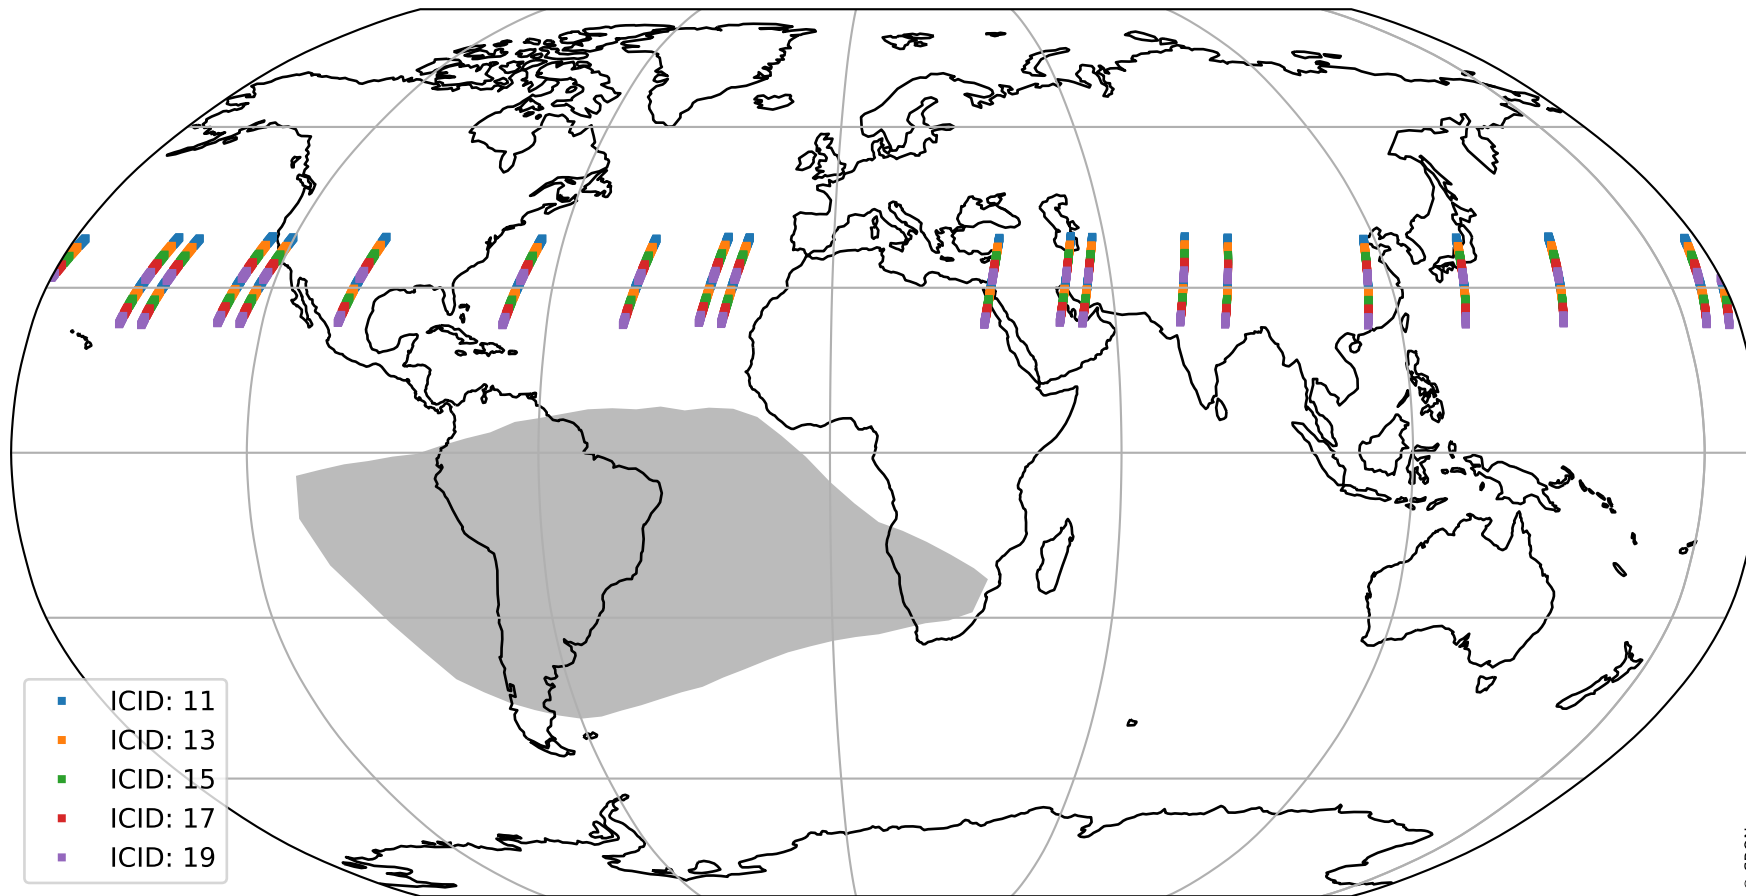

Tropomi SWIR offset (beta nominal)

orbits : 19 in [27172, 27217]
coverage : 2023-01-10 / 2023-01-13
median : 0.52595 V
spread : 0.035916 V
created : 2023-08-22T11:17:47

value detector map

Tropomi SWIR offset (beta nominal)

orbits : 19 in [27172, 27217]
coverage : 2023-01-10 / 2023-01-13
median : 28.291 μV
spread : 14.375 μV
created : 2023-08-22T11:17:47

Tropomi SWIR offset (beta nominal)

orbits : 19 in [27172, 27217]
coverage : 2023-01-10 / 2023-01-13
median : -0.059613 mV
spread : 0.41994 mV
created : 2023-08-22T11:17:47

value compared with SWIR offset CKD

Tropomi SWIR offset (beta nominal) ground-tracks of Sentinel-5P

orbits : 19 in [27172, 27217]
coverage : 2023-01-10 / 2023-01-13
created : 2023-08-22T11:17:48

Tropomi SWIR offset (beta nominal)

orbits : [1867, 27217]
coverage : 2018-02-20 / 2023-01-13
created : 2023-08-22T11:17:48

trend of detector median & temperatures