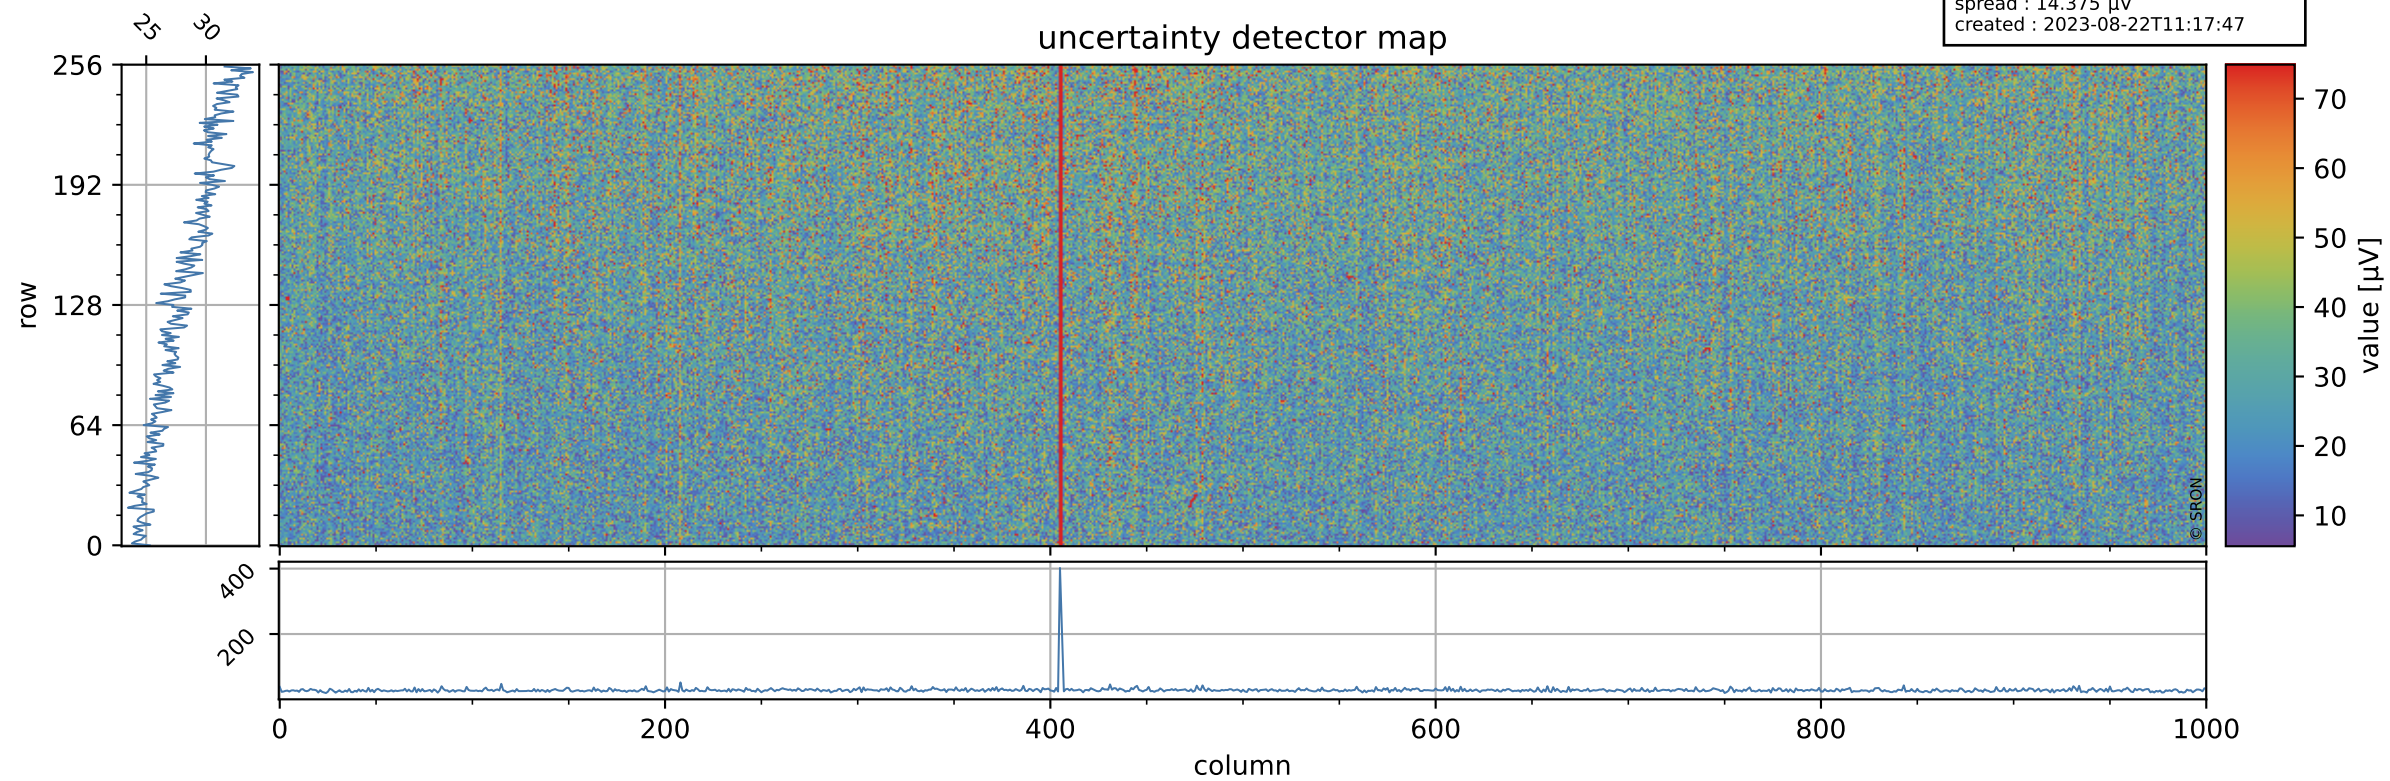

Tropomi SWIR offset (beta nominal)

orbits : 19 in [27172, 27217]
coverage : 2023-01-10 / 2023-01-13
median : 0.52595 V
spread : 0.035916 V
created : 2023-08-22T11:17:47

value detector map

Tropomi SWIR offset (beta nominal)

orbits : 19 in [27172, 27217]
coverage : 2023-01-10 / 2023-01-13
median : 28.291 μV
spread : 14.375 μV
created : 2023-08-22T11:17:47

Tropomi SWIR offset (beta nominal)

orbits : 19 in [27172, 27217]
coverage : 2023-01-10 / 2023-01-13
median : -0.059613 mV
spread : 0.41994 mV
created : 2023-08-22T11:17:47

value compared with SWIR offset CKD

Tropomi SWIR offset (beta nominal) ground-tracks of Sentinel-5P

orbits : 19 in [27172, 27217]
coverage : 2023-01-10 / 2023-01-13
created : 2023-08-22T11:17:48

Tropomi SWIR offset (beta nominal)

orbits : [1867, 27217]
coverage : 2018-02-20 / 2023-01-13
created : 2023-08-22T11:17:48

trend of detector median & temperatures