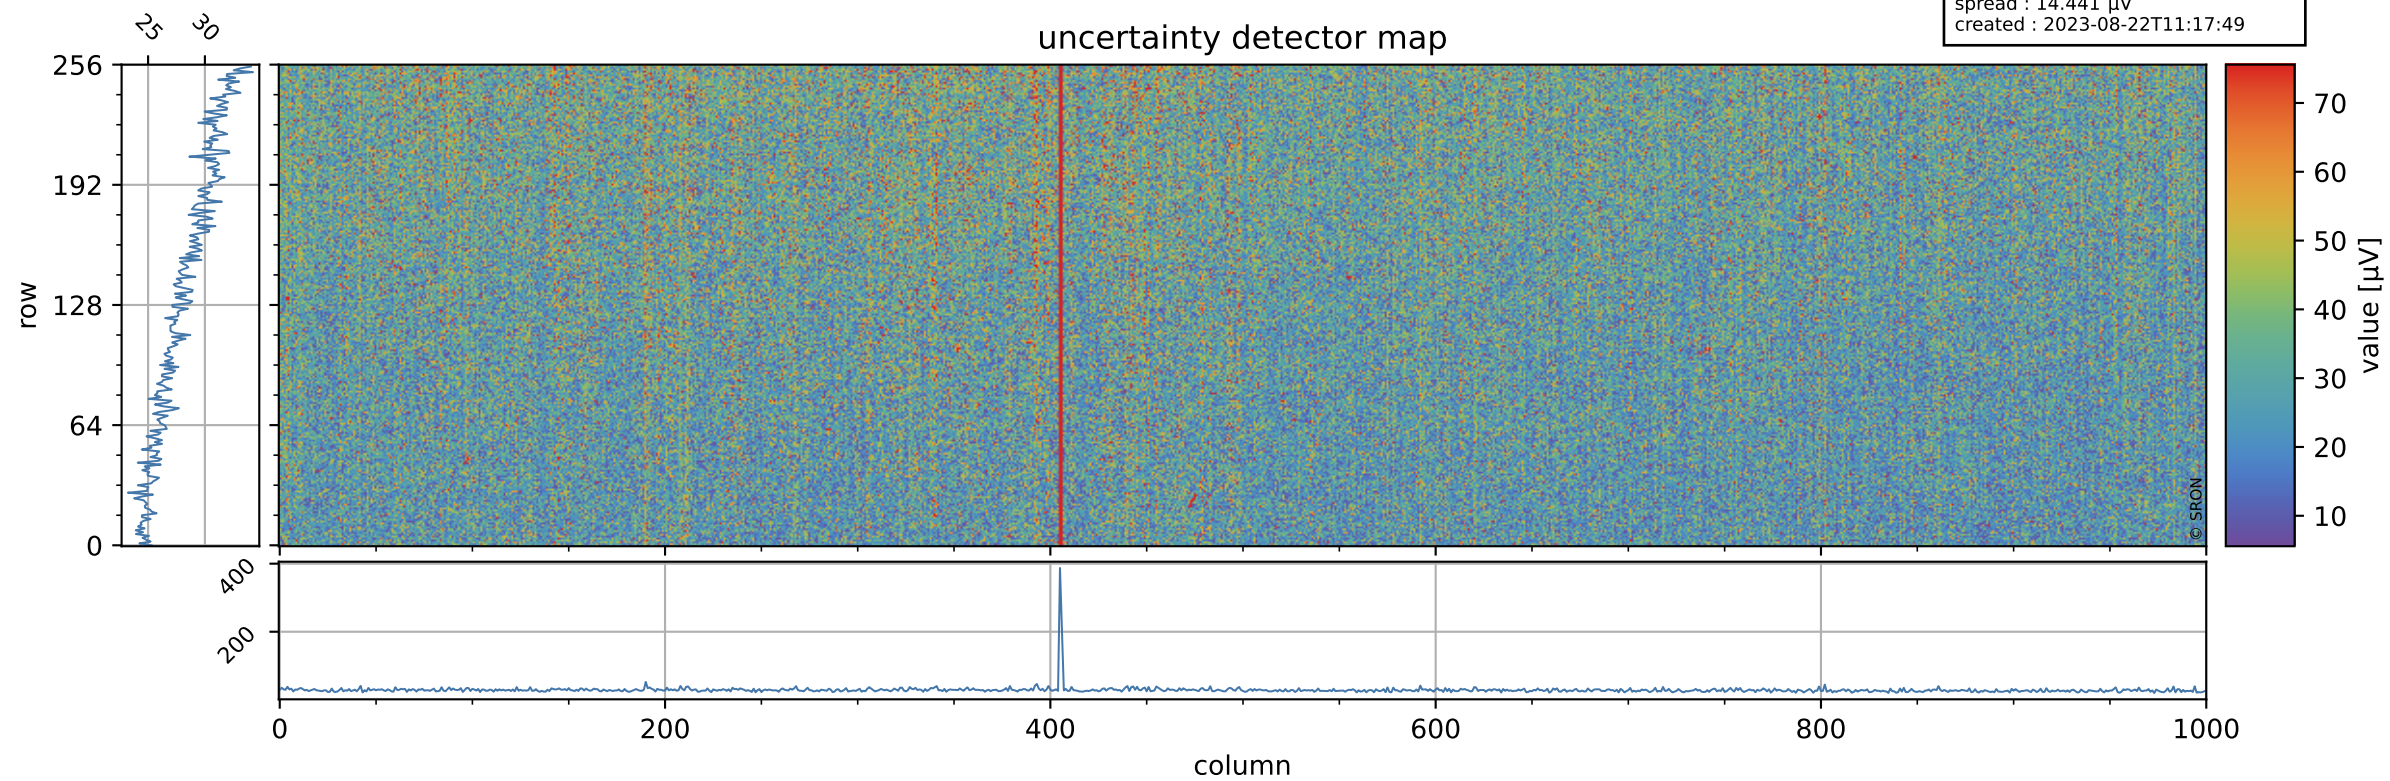

# Tropomi SWIR offset (beta nominal)

orbits : 19 in [27217, 27262]  
coverage : 2023-01-13 / 2023-01-17  
median : 0.52598 V  
spread : 0.035914 V  
created : 2023-08-22T11:17:49

## value detector map

# Tropomi SWIR offset (beta nominal)

orbits : 19 in [27217, 27262]  
coverage : 2023-01-13 / 2023-01-17  
median : 28.403  $\mu\text{V}$   
spread : 14.441  $\mu\text{V}$   
created : 2023-08-22T11:17:49

# Tropomi SWIR offset (beta nominal) ground-tracks of Sentinel-5P

orbits : 19 in [27217, 27262]  
coverage : 2023-01-13 / 2023-01-17  
created : 2023-08-22T11:17:50