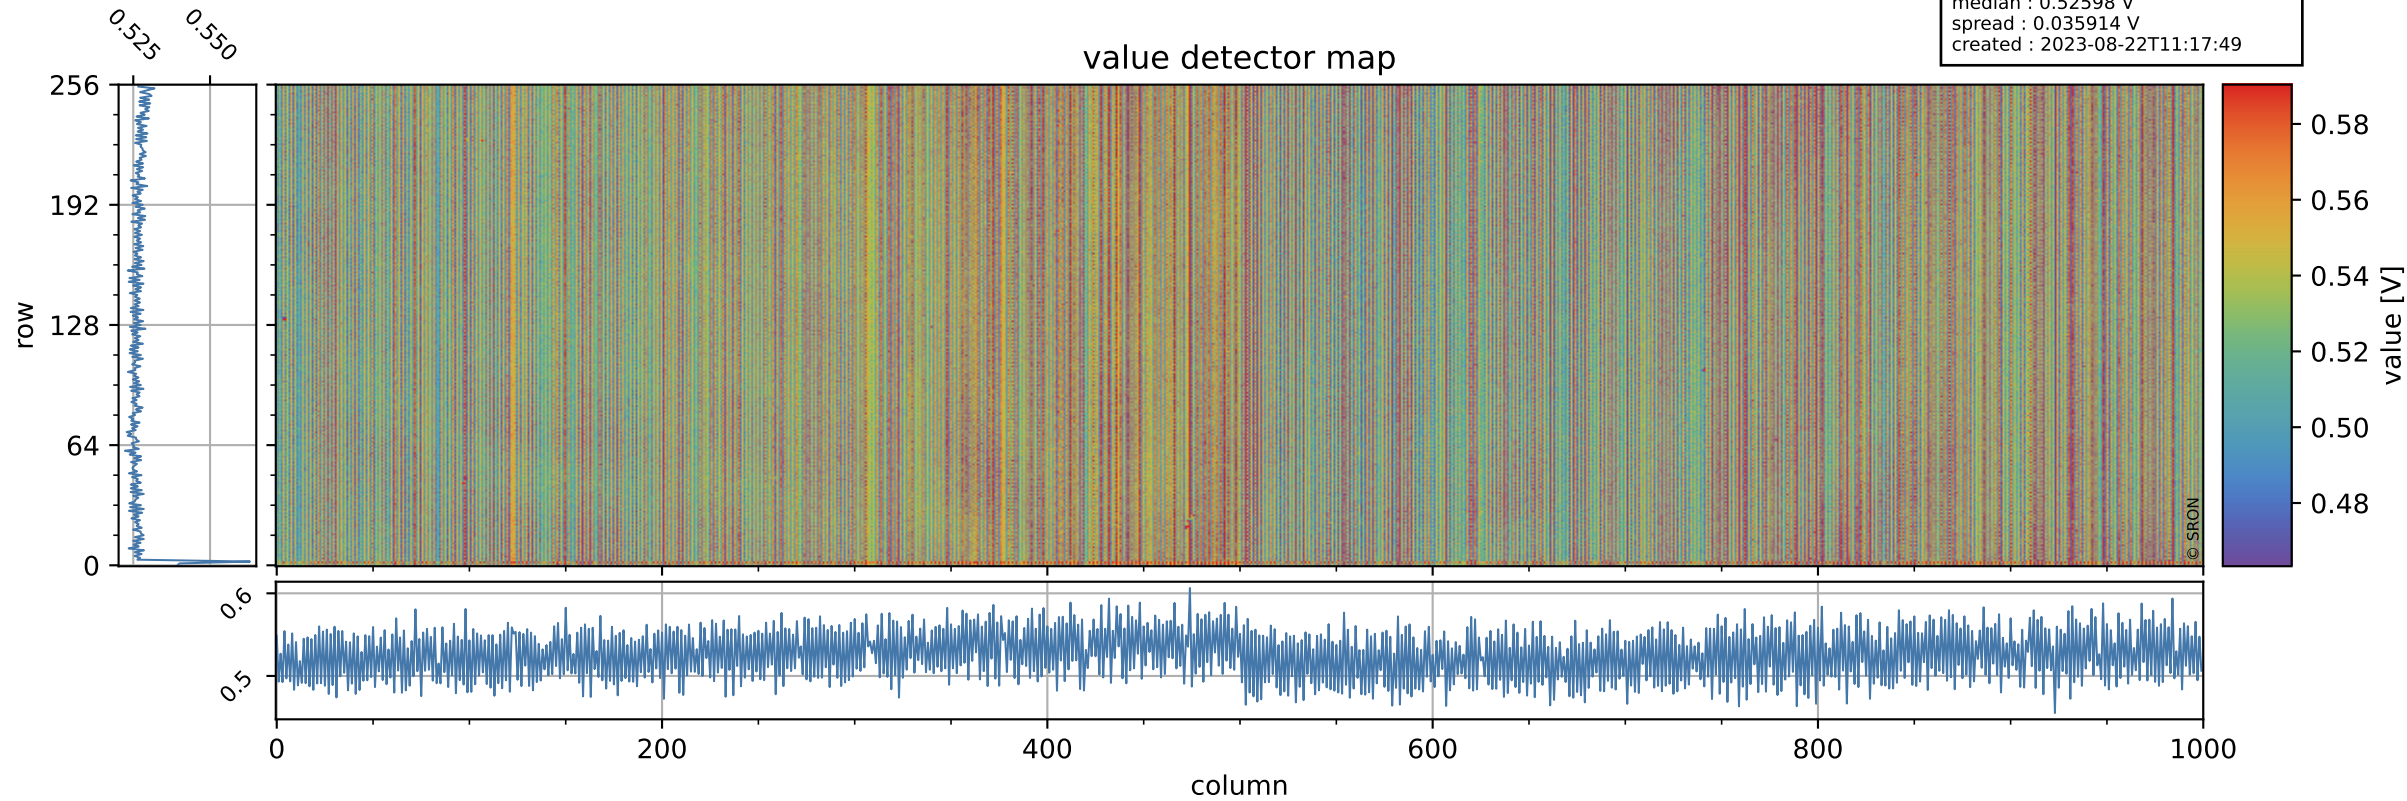

# Tropomi SWIR offset (beta nominal)

orbits : 19 in [27217, 27262]  
coverage : 2023-01-13 / 2023-01-17  
median : 0.52598 V  
spread : 0.035914 V  
created : 2023-08-22T11:17:49

## value detector map

# Tropomi SWIR offset (beta nominal)

orbits : 19 in [27217, 27262]  
coverage : 2023-01-13 / 2023-01-17  
median : 28.403  $\mu\text{V}$   
spread : 14.441  $\mu\text{V}$   
created : 2023-08-22T11:17:49

# Tropomi SWIR offset (beta nominal) ground-tracks of Sentinel-5P

orbits : 19 in [27217, 27262]  
coverage : 2023-01-13 / 2023-01-17  
created : 2023-08-22T11:17:50