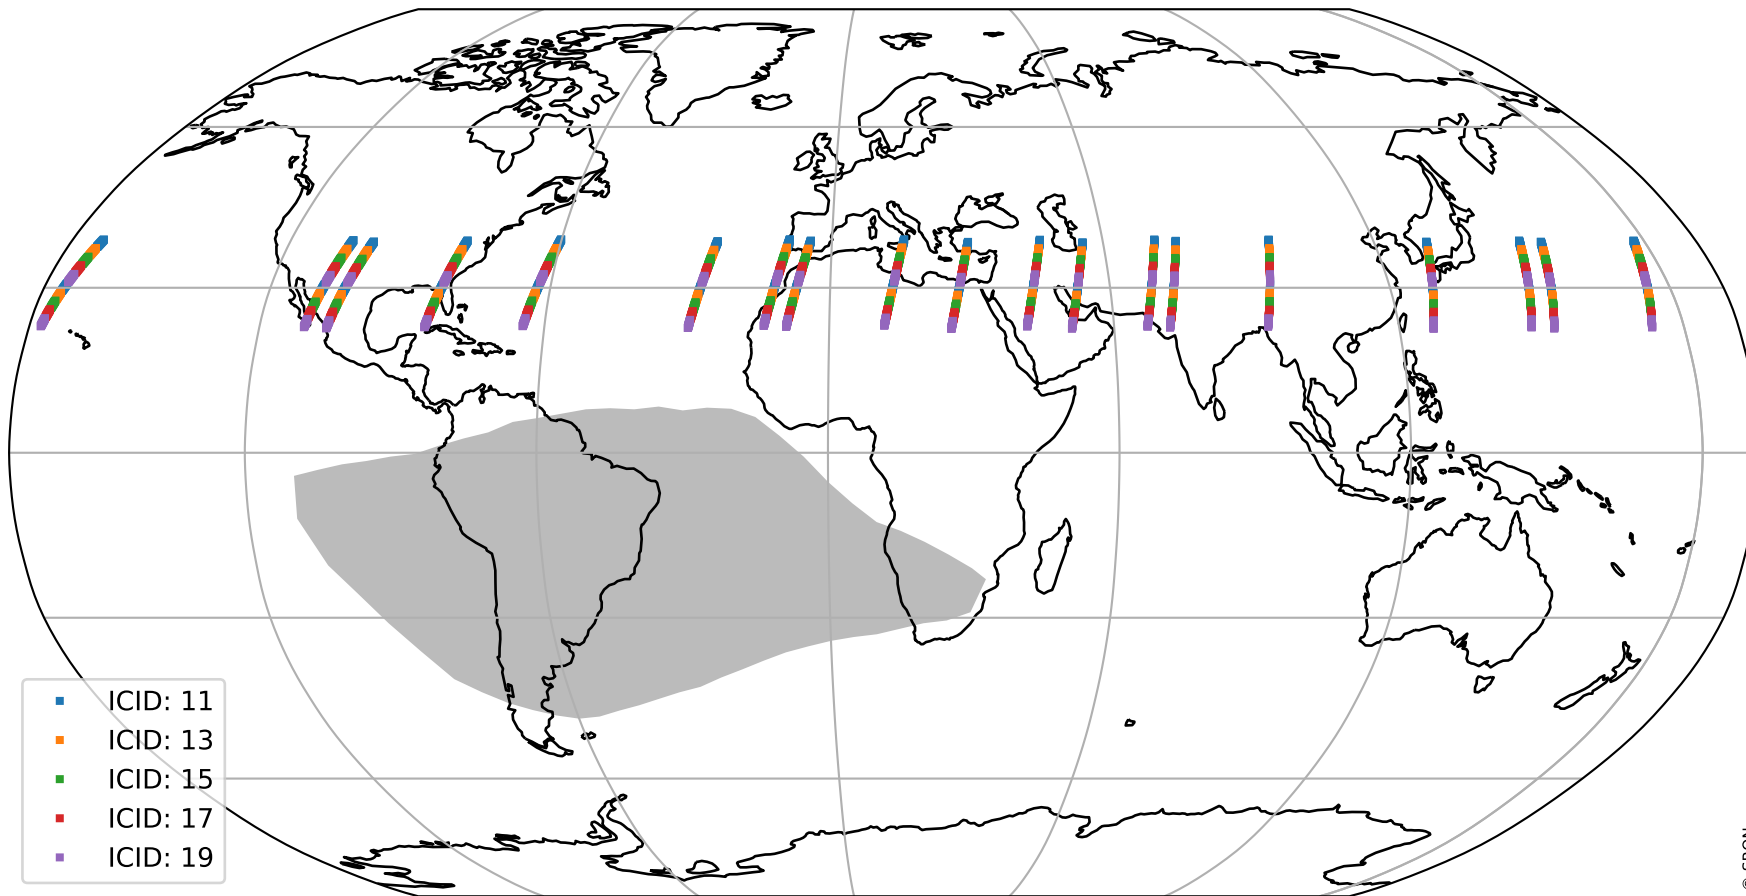

# Tropomi SWIR offset (beta nominal)

orbits : 19 in [27217, 27262]  
coverage : 2023-01-13 / 2023-01-17  
median : 28.403  $\mu\text{V}$   
spread : 14.441  $\mu\text{V}$   
created : 2023-08-22T11:17:49

# Tropomi SWIR offset (beta nominal)

orbits : 19 in [27217, 27262]  
coverage : 2023-01-13 / 2023-01-17  
median : -0.034606 mV  
spread : 0.41779 mV  
created : 2023-08-22T11:17:50

value compared with SWIR offset CKD

# Tropomi SWIR offset (beta nominal) ground-tracks of Sentinel-5P

orbits : 19 in [27217, 27262]  
coverage : 2023-01-13 / 2023-01-17  
created : 2023-08-22T11:17:50

# Tropomi SWIR offset (beta nominal)

orbits : [1867, 27262]  
coverage : 2018-02-20 / 2023-01-17  
created : 2023-08-22T11:17:50