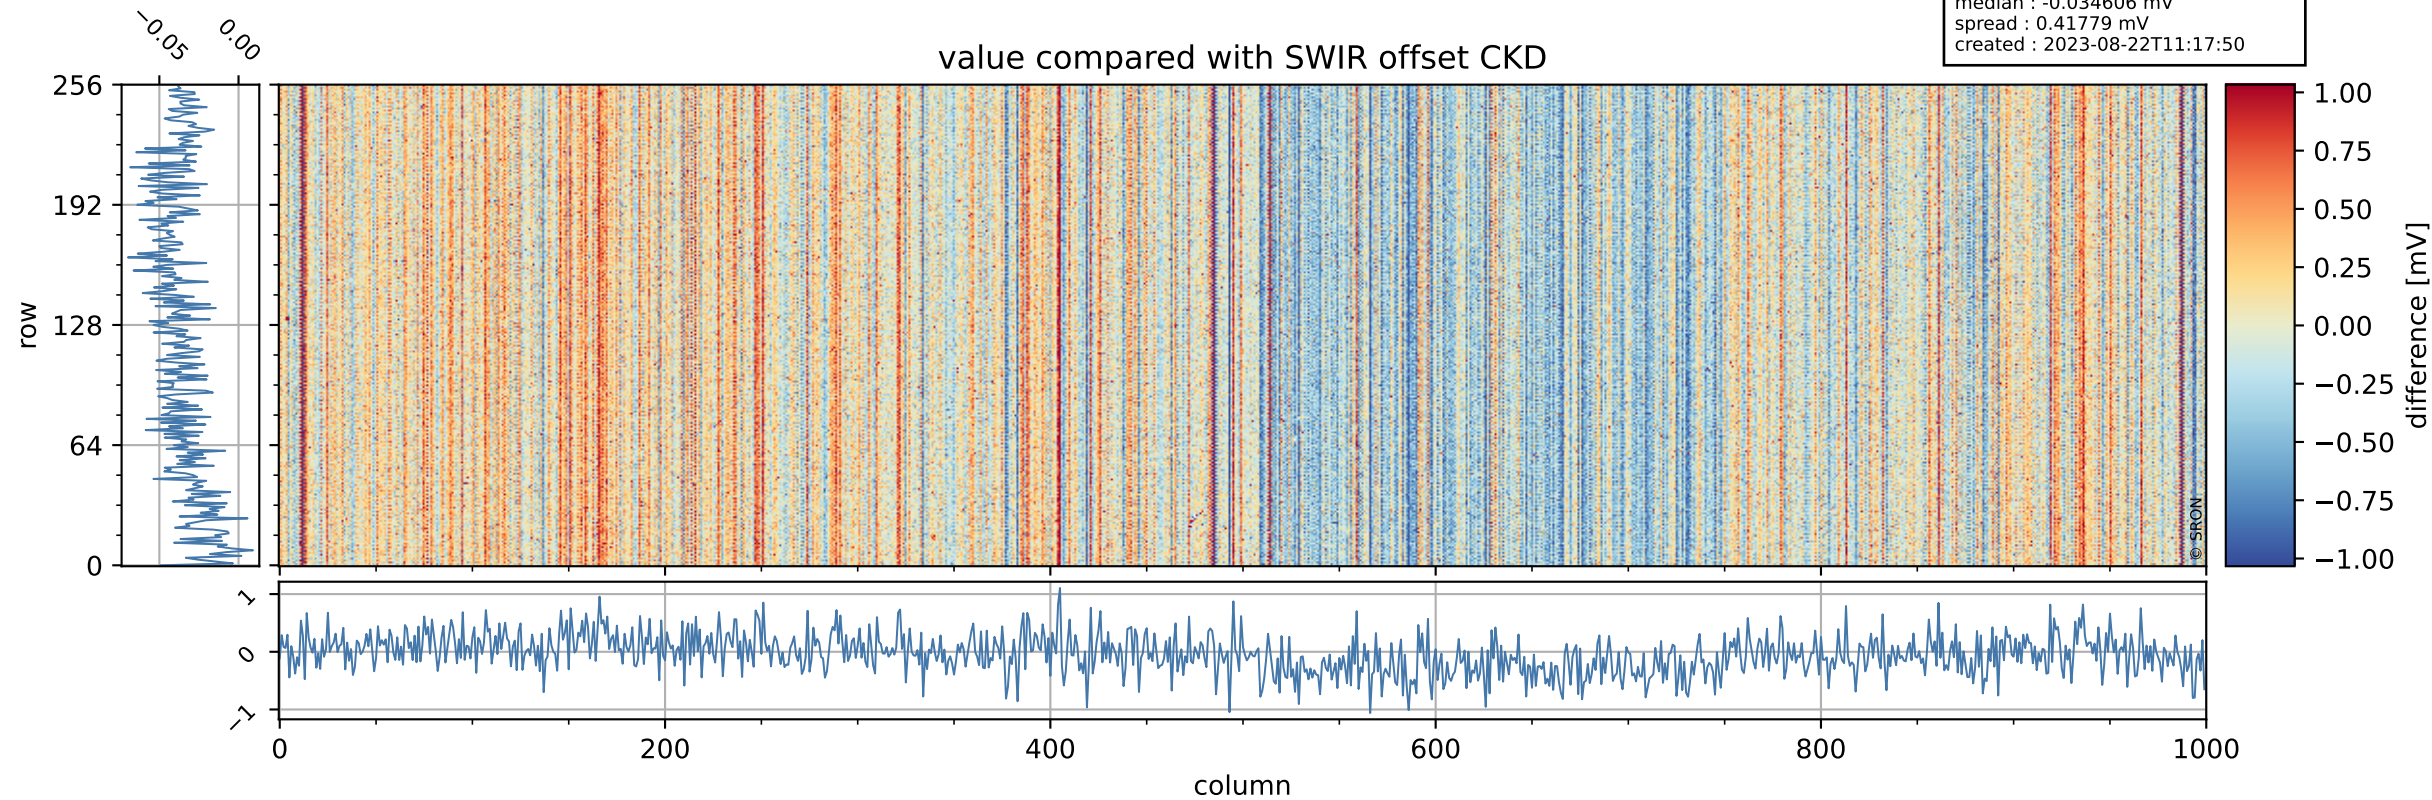

## value detector map

# Tropomi SWIR offset (beta nominal)

orbits : 19 in [27217, 27262]  
coverage : 2023-01-13 / 2023-01-17  
median : 28.403  $\mu\text{V}$   
spread : 14.441  $\mu\text{V}$   
created : 2023-08-22T11:17:49

# Tropomi SWIR offset (beta nominal)

orbits : 19 in [27217, 27262]  
coverage : 2023-01-13 / 2023-01-17  
median : -0.034606 mV  
spread : 0.41779 mV  
created : 2023-08-22T11:17:50

value compared with SWIR offset CKD

# Tropomi SWIR offset (beta nominal) ground-tracks of Sentinel-5P

orbits : 19 in [27217, 27262]  
coverage : 2023-01-13 / 2023-01-17  
created : 2023-08-22T11:17:50