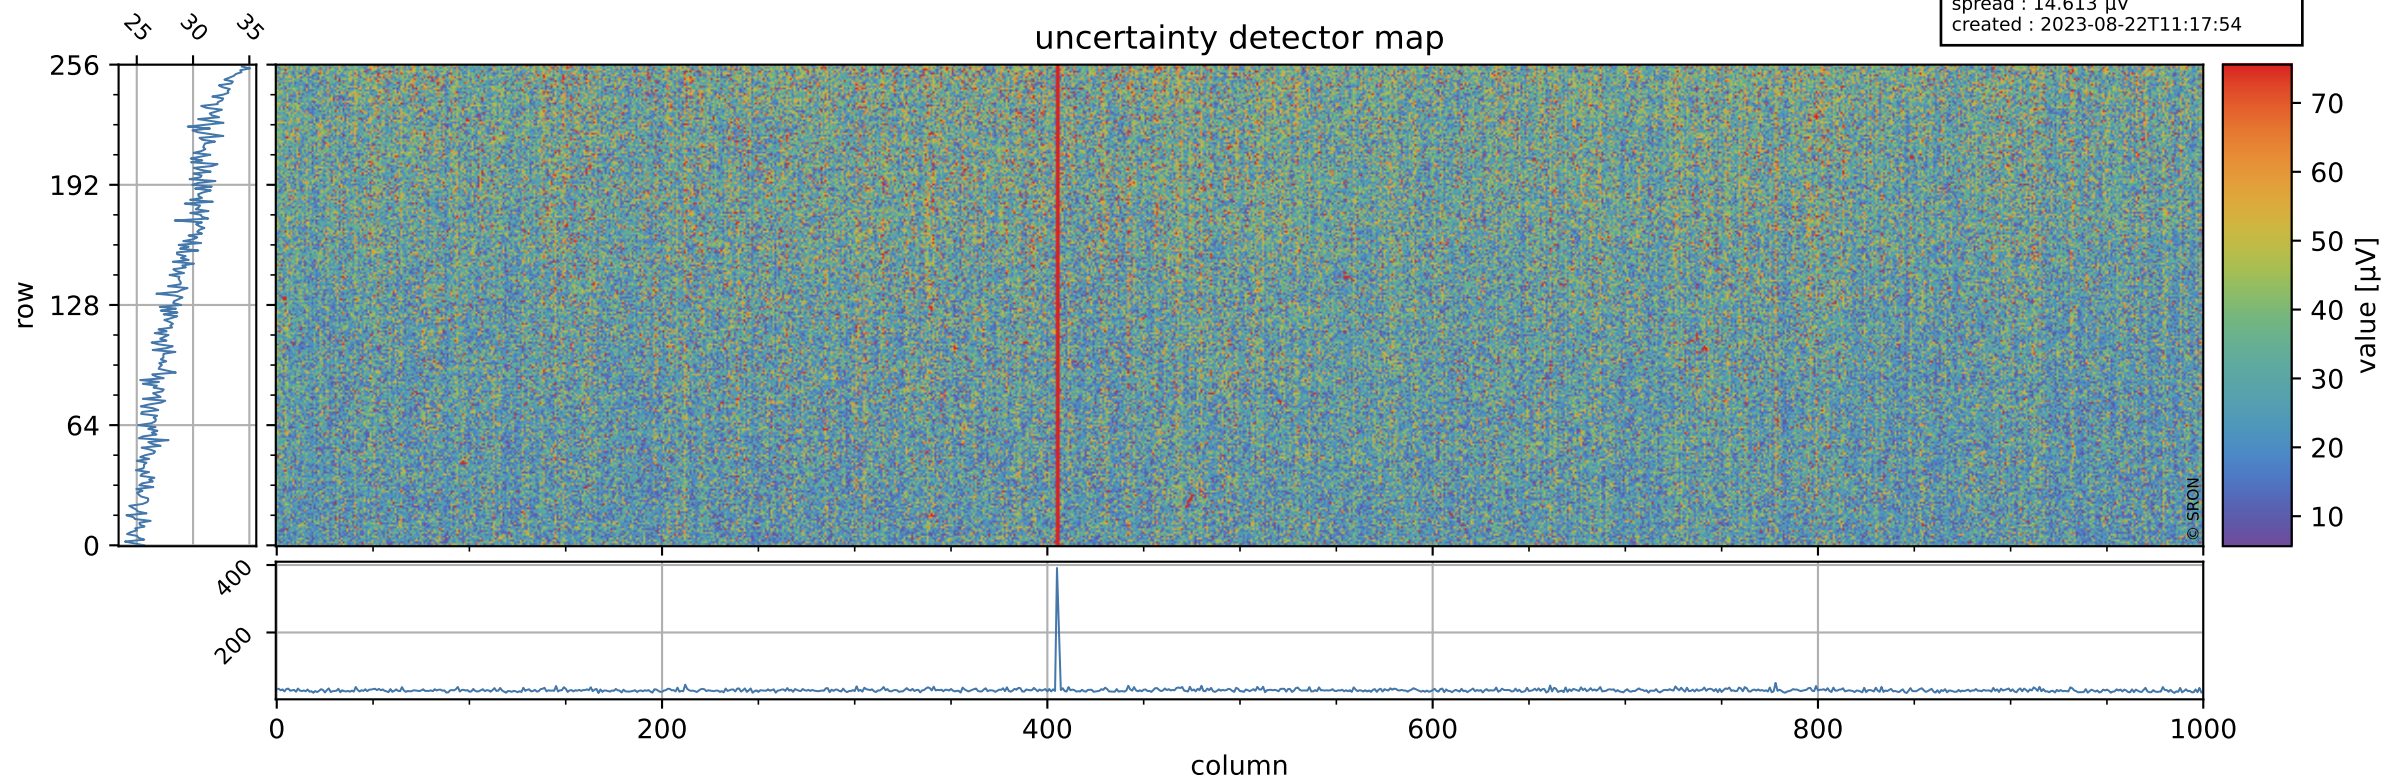

Tropomi SWIR offset (beta nominal)

orbits : 18 in [27307, 27352]
coverage : 2023-01-20 / 2023-01-23
median : 0.52599 V
spread : 0.035909 V
created : 2023-08-22T11:17:53

value detector map

Tropomi SWIR offset (beta nominal)

orbits : 18 in [27307, 27352]
coverage : 2023-01-20 / 2023-01-23
median : 28.862 μV
spread : 14.613 μV
created : 2023-08-22T11:17:54

Tropomi SWIR offset (beta nominal)

orbits : 18 in [27307, 27352]
coverage : 2023-01-20 / 2023-01-23
median : -0.021375 mV
spread : 0.41108 mV
created : 2023-08-22T11:17:54

value compared with SWIR offset CKD

Tropomi SWIR offset (beta nominal) ground-tracks of Sentinel-5P

orbits : 18 in [27307, 27352]
coverage : 2023-01-20 / 2023-01-23
created : 2023-08-22T11:17:54

Tropomi SWIR offset (beta nominal)

orbits : [1867, 27352]
coverage : 2018-02-20 / 2023-01-23
created : 2023-08-22T11:17:55

trend of detector median & temperatures