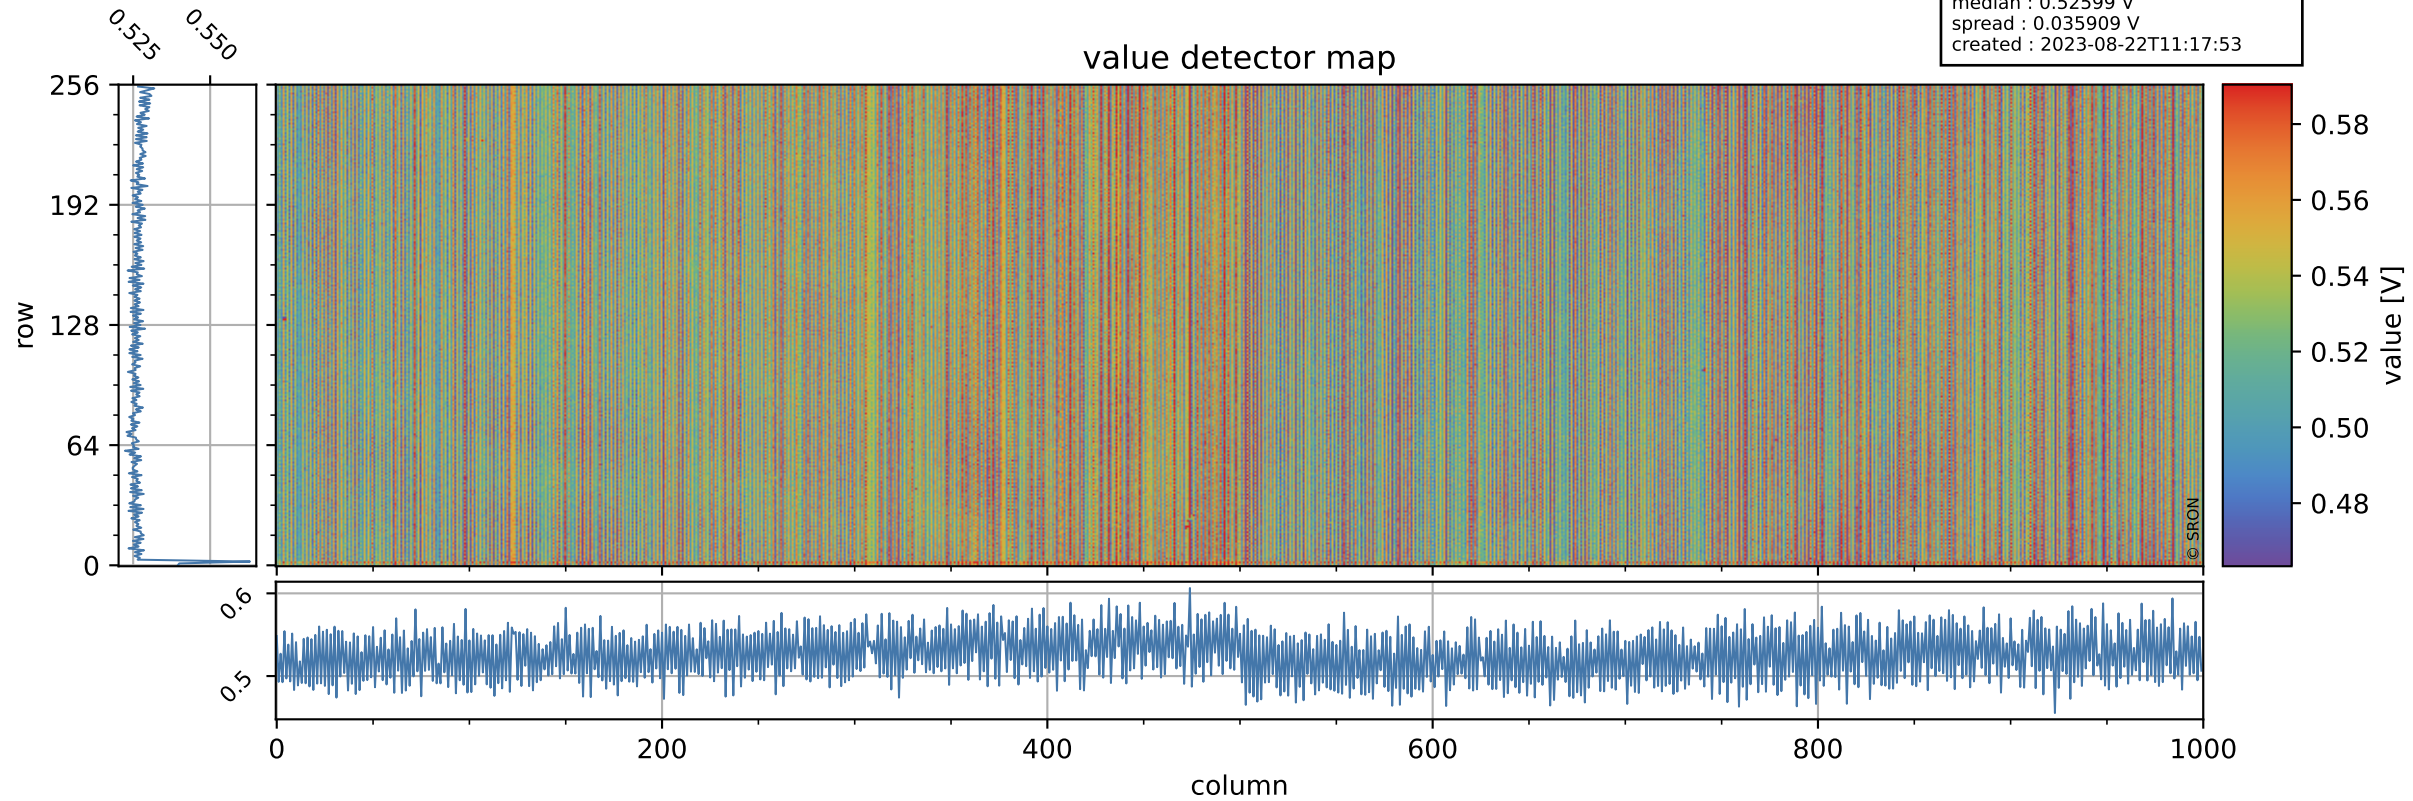

Tropomi SWIR offset (beta nominal)

orbits : 18 in [27307, 27352]
coverage : 2023-01-20 / 2023-01-23
median : 0.52599 V
spread : 0.035909 V
created : 2023-08-22T11:17:53

value detector map

Tropomi SWIR offset (beta nominal)

orbits : 18 in [27307, 27352]
coverage : 2023-01-20 / 2023-01-23
median : 28.862 μV
spread : 14.613 μV
created : 2023-08-22T11:17:54

Tropomi SWIR offset (beta nominal)

orbits : 18 in [27307, 27352]
coverage : 2023-01-20 / 2023-01-23
median : -0.021375 mV
spread : 0.41108 mV
created : 2023-08-22T11:17:54

value compared with SWIR offset CKD

Tropomi SWIR offset (beta nominal) ground-tracks of Sentinel-5P

orbits : 18 in [27307, 27352]
coverage : 2023-01-20 / 2023-01-23
created : 2023-08-22T11:17:54

Tropomi SWIR offset (beta nominal)

orbits : [1867, 27352]
coverage : 2018-02-20 / 2023-01-23
created : 2023-08-22T11:17:55

trend of detector median & temperatures