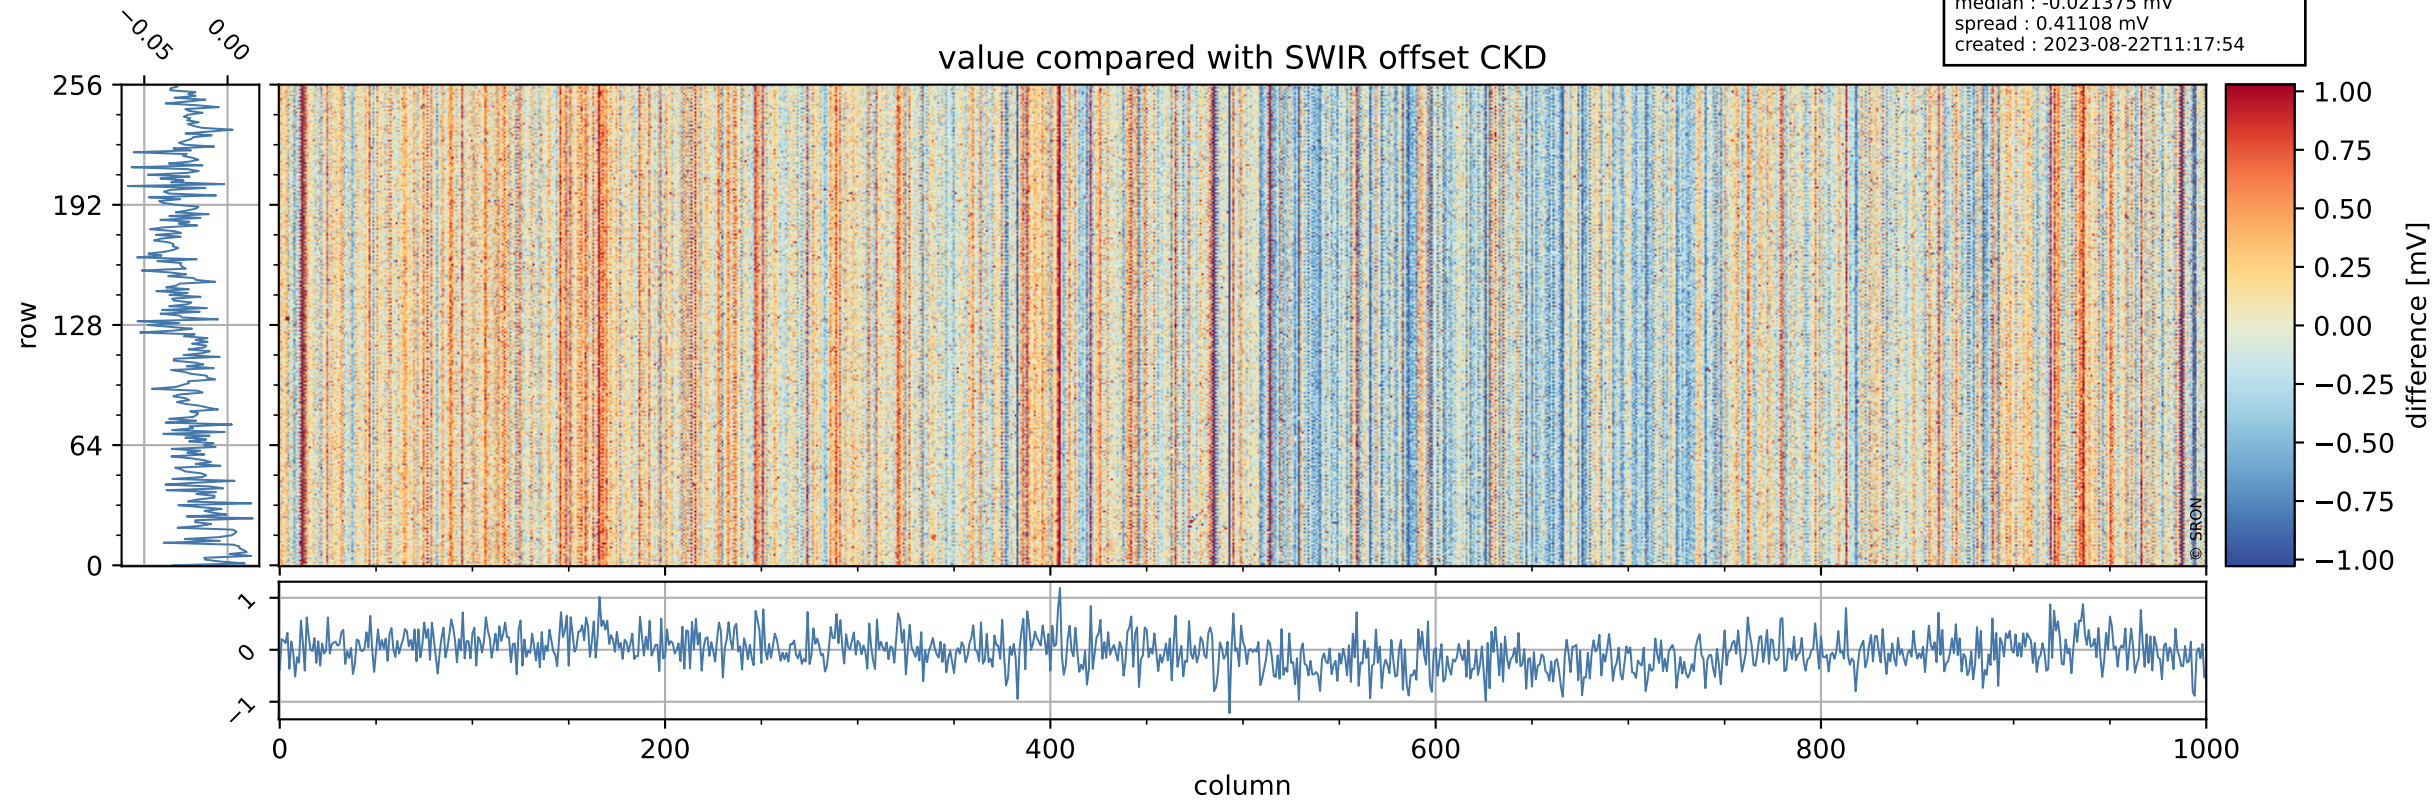

Tropomi SWIR offset (beta nominal)

orbits : 18 in [27307, 27352]
coverage : 2023-01-20 / 2023-01-23
median : 0.52599 V
spread : 0.035909 V
created : 2023-08-22T11:17:53

value detector map

Tropomi SWIR offset (beta nominal)

orbits : 18 in [27307, 27352]
coverage : 2023-01-20 / 2023-01-23
median : 28.862 μV
spread : 14.613 μV
created : 2023-08-22T11:17:54

Tropomi SWIR offset (beta nominal)

orbits : 18 in [27307, 27352]
coverage : 2023-01-20 / 2023-01-23
median : -0.021375 mV
spread : 0.41108 mV
created : 2023-08-22T11:17:54

value compared with SWIR offset CKD

Tropomi SWIR offset (beta nominal) ground-tracks of Sentinel-5P

orbits : 18 in [27307, 27352]
coverage : 2023-01-20 / 2023-01-23
created : 2023-08-22T11:17:54

Tropomi SWIR offset (beta nominal)

orbits : [1867, 27352]
coverage : 2018-02-20 / 2023-01-23
created : 2023-08-22T11:17:55

trend of detector median & temperatures