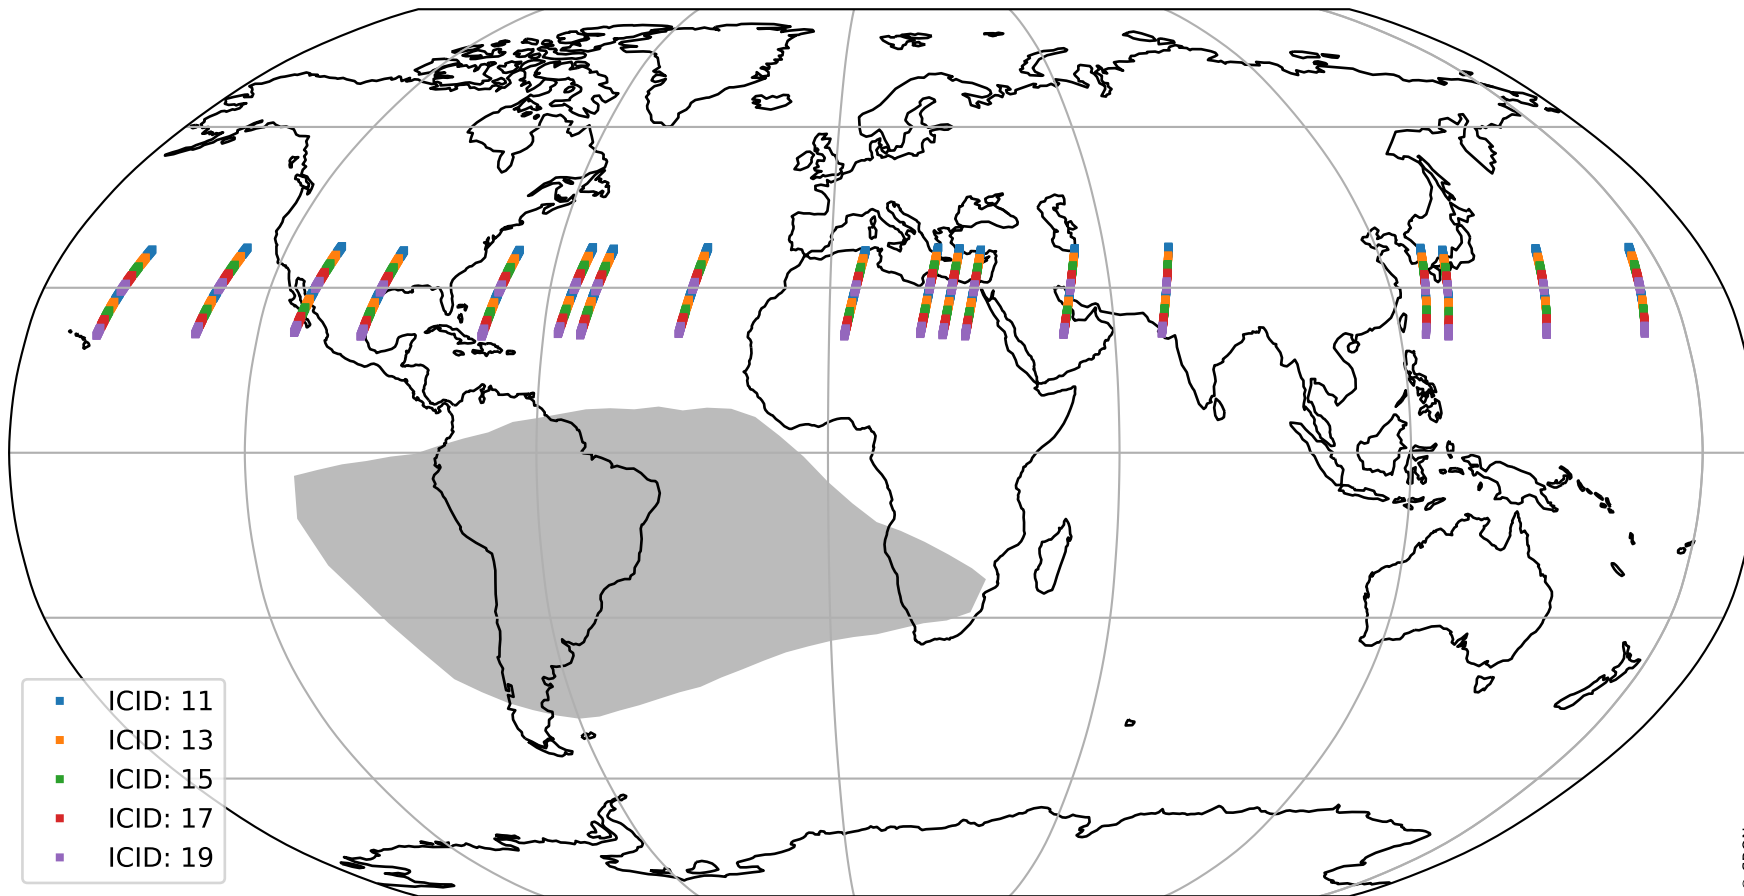

Tropomi SWIR offset (beta nominal)

orbits : 18 in [27307, 27352]
coverage : 2023-01-20 / 2023-01-23
median : 0.52599 V
spread : 0.035909 V
created : 2023-08-22T11:17:53

value detector map

Tropomi SWIR offset (beta nominal)

orbits : 18 in [27307, 27352]
coverage : 2023-01-20 / 2023-01-23
median : 28.862 μV
spread : 14.613 μV
created : 2023-08-22T11:17:54

Tropomi SWIR offset (beta nominal)

orbits : 18 in [27307, 27352]
coverage : 2023-01-20 / 2023-01-23
median : -0.021375 mV
spread : 0.41108 mV
created : 2023-08-22T11:17:54

value compared with SWIR offset CKD

Tropomi SWIR offset (beta nominal) ground-tracks of Sentinel-5P

orbits : 18 in [27307, 27352]
coverage : 2023-01-20 / 2023-01-23
created : 2023-08-22T11:17:54

Tropomi SWIR offset (beta nominal)

orbits : [1867, 27352]
coverage : 2018-02-20 / 2023-01-23
created : 2023-08-22T11:17:55

trend of detector median & temperatures