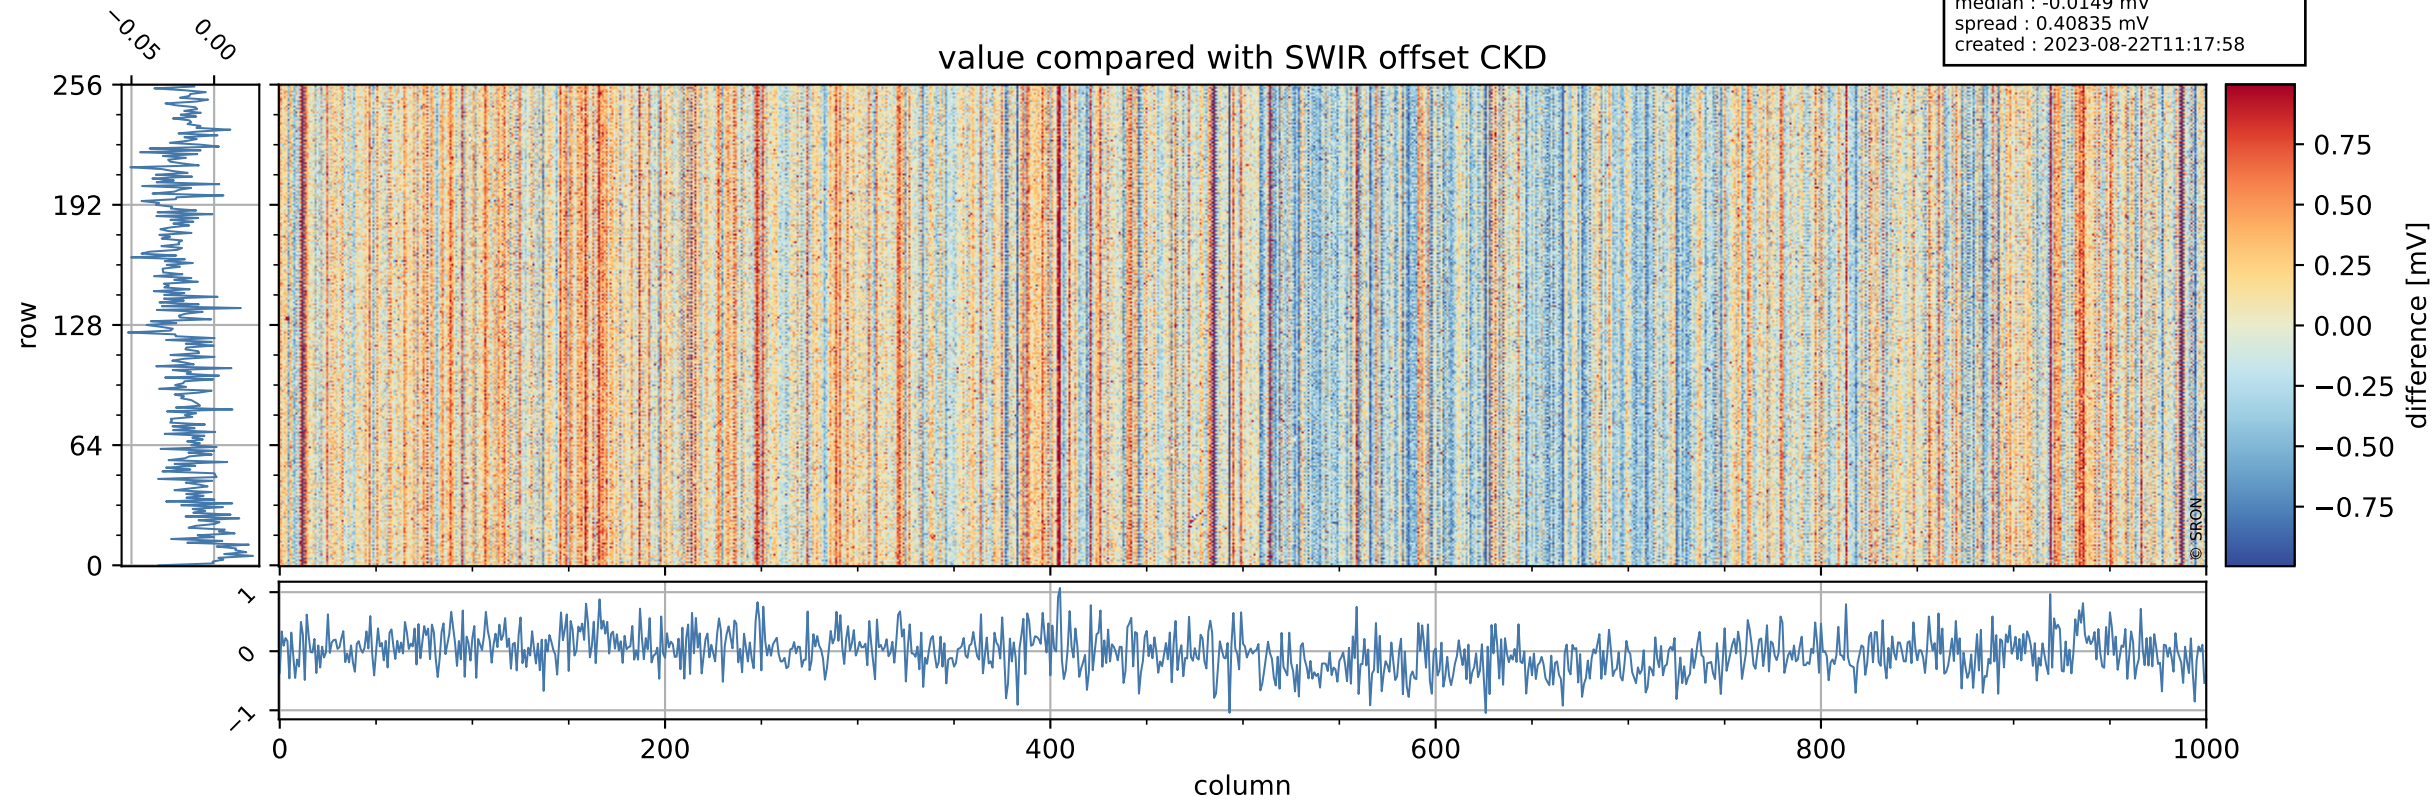

Tropomi SWIR offset (beta nominal)

orbits : 19 in [27397, 27442]
coverage : 2023-01-26 / 2023-01-29
median : 0.526 V
spread : 0.035912 V
created : 2023-08-22T11:17:58

value detector map

Tropomi SWIR offset (beta nominal)

orbits : 19 in [27397, 27442]
coverage : 2023-01-26 / 2023-01-29
median : 28.246 μV
spread : 14.285 μV
created : 2023-08-22T11:17:58

Tropomi SWIR offset (beta nominal)

orbits : 19 in [27397, 27442]
coverage : 2023-01-26 / 2023-01-29
median : -0.0149 mV
spread : 0.40835 mV
created : 2023-08-22T11:17:58

value compared with SWIR offset CKD

Tropomi SWIR offset (beta nominal) ground-tracks of Sentinel-5P

orbits : 19 in [27397, 27442]
coverage : 2023-01-26 / 2023-01-29
created : 2023-08-22T11:17:59

Tropomi SWIR offset (beta nominal)

orbits : [1867, 27442]
coverage : 2018-02-20 / 2023-01-29
created : 2023-08-22T11:17:59

trend of detector median & temperatures