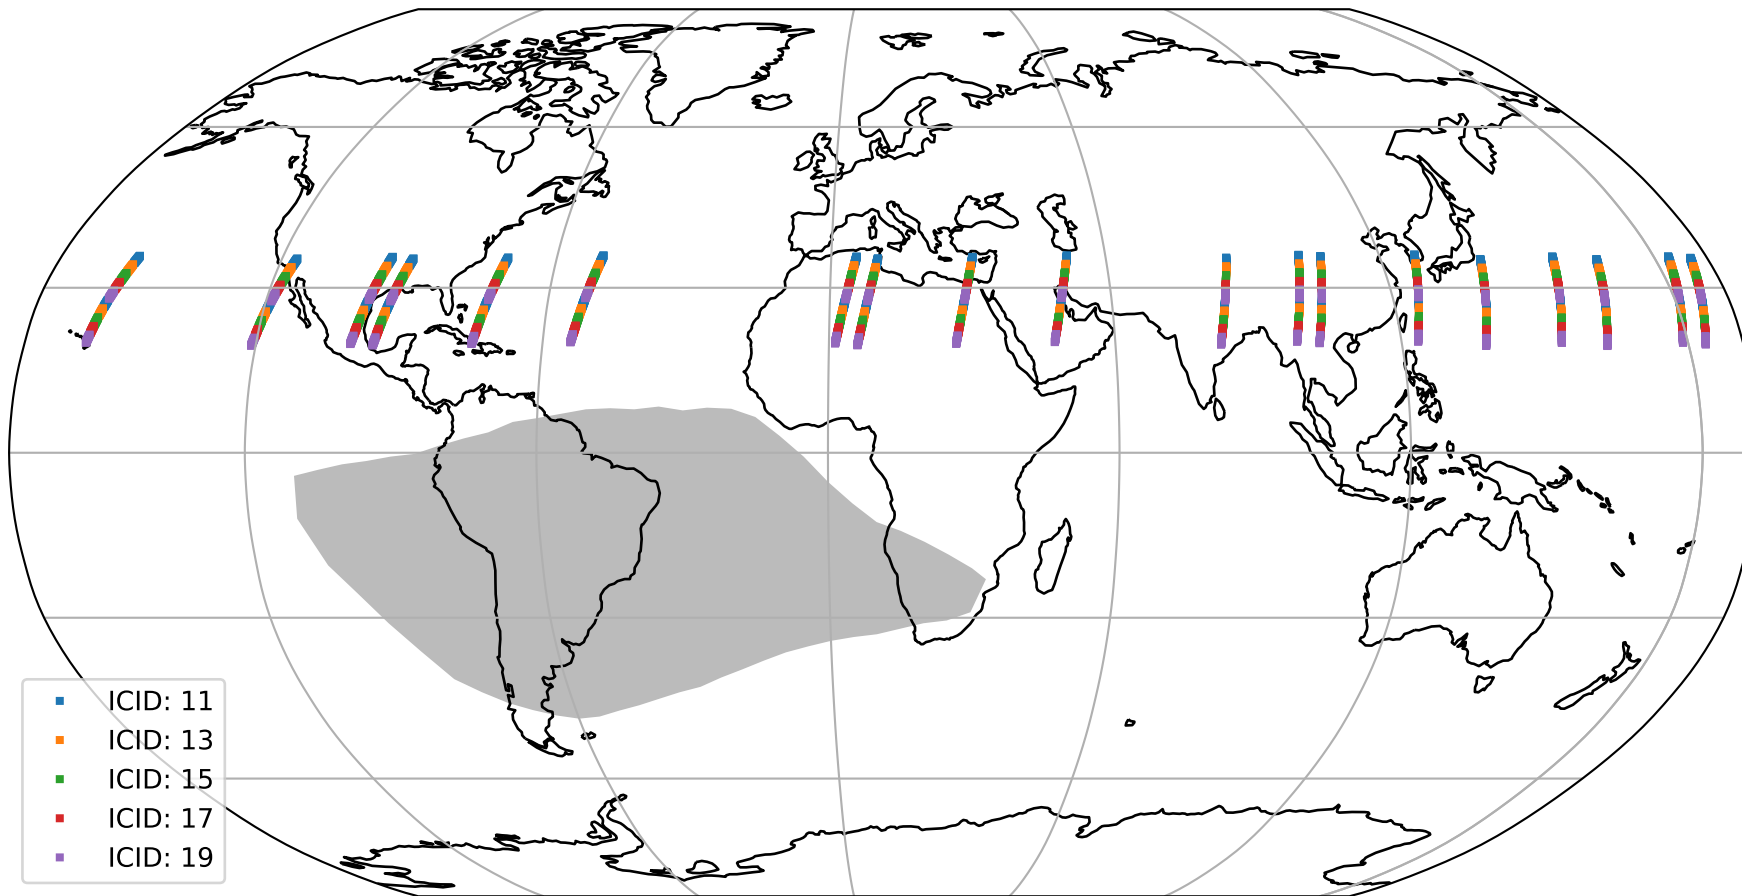

Tropomi SWIR offset (beta nominal)

orbits : 19 in [27397, 27442]
coverage : 2023-01-26 / 2023-01-29
median : 0.526 V
spread : 0.035912 V
created : 2023-08-22T11:17:58

value detector map

Tropomi SWIR offset (beta nominal)

orbits : 19 in [27397, 27442]
coverage : 2023-01-26 / 2023-01-29
median : 28.246 μV
spread : 14.285 μV
created : 2023-08-22T11:17:58

Tropomi SWIR offset (beta nominal)

orbits : 19 in [27397, 27442]
coverage : 2023-01-26 / 2023-01-29
median : -0.0149 mV
spread : 0.40835 mV
created : 2023-08-22T11:17:58

value compared with SWIR offset CKD

Tropomi SWIR offset (beta nominal) ground-tracks of Sentinel-5P

orbits : 19 in [27397, 27442]
coverage : 2023-01-26 / 2023-01-29
created : 2023-08-22T11:17:59

Tropomi SWIR offset (beta nominal)

orbits : [1867, 27442]
coverage : 2018-02-20 / 2023-01-29
created : 2023-08-22T11:17:59

trend of detector median & temperatures