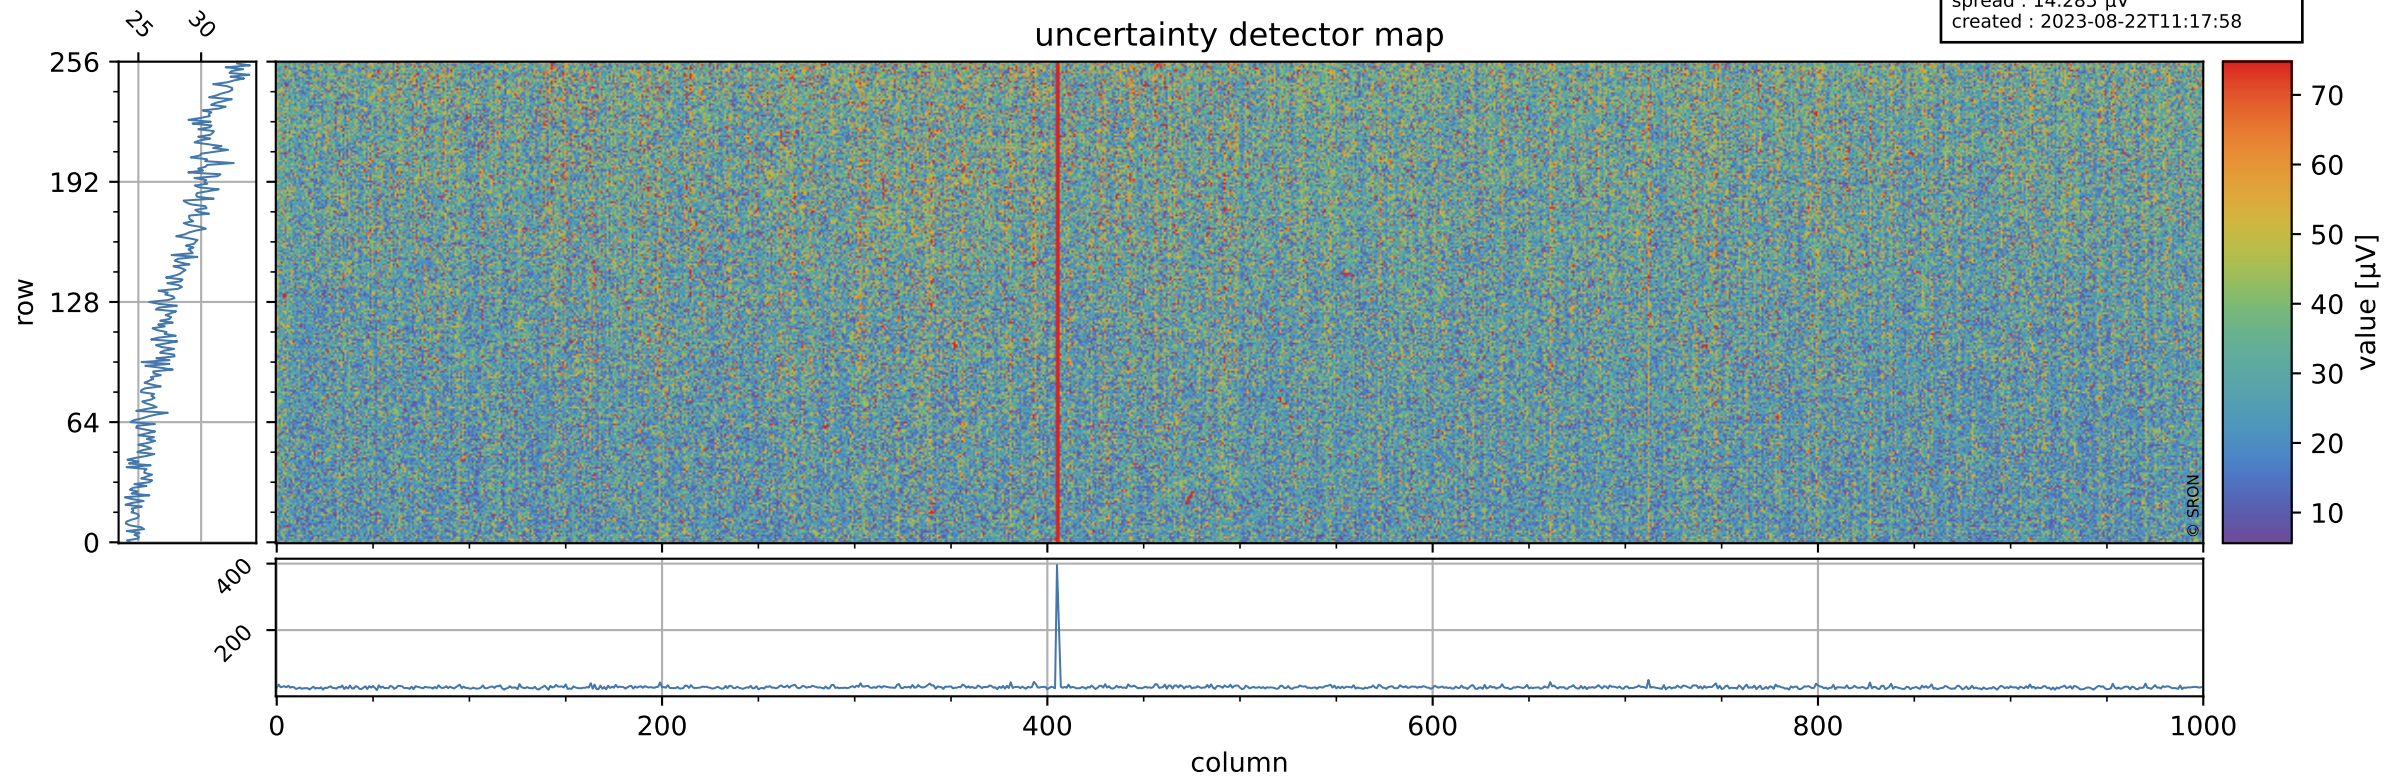

Tropomi SWIR offset (beta nominal)

orbits : 19 in [27397, 27442]
coverage : 2023-01-26 / 2023-01-29
median : 0.526 V
spread : 0.035912 V
created : 2023-08-22T11:17:58

value detector map

Tropomi SWIR offset (beta nominal)

orbits : 19 in [27397, 27442]
coverage : 2023-01-26 / 2023-01-29
median : 28.246 μV
spread : 14.285 μV
created : 2023-08-22T11:17:58

Tropomi SWIR offset (beta nominal)

orbits : 19 in [27397, 27442]
coverage : 2023-01-26 / 2023-01-29
median : -0.0149 mV
spread : 0.40835 mV
created : 2023-08-22T11:17:58

value compared with SWIR offset CKD

Tropomi SWIR offset (beta nominal) ground-tracks of Sentinel-5P

orbits : 19 in [27397, 27442]
coverage : 2023-01-26 / 2023-01-29
created : 2023-08-22T11:17:59

Tropomi SWIR offset (beta nominal)

orbits : [1867, 27442]
coverage : 2018-02-20 / 2023-01-29
created : 2023-08-22T11:17:59

trend of detector median & temperatures