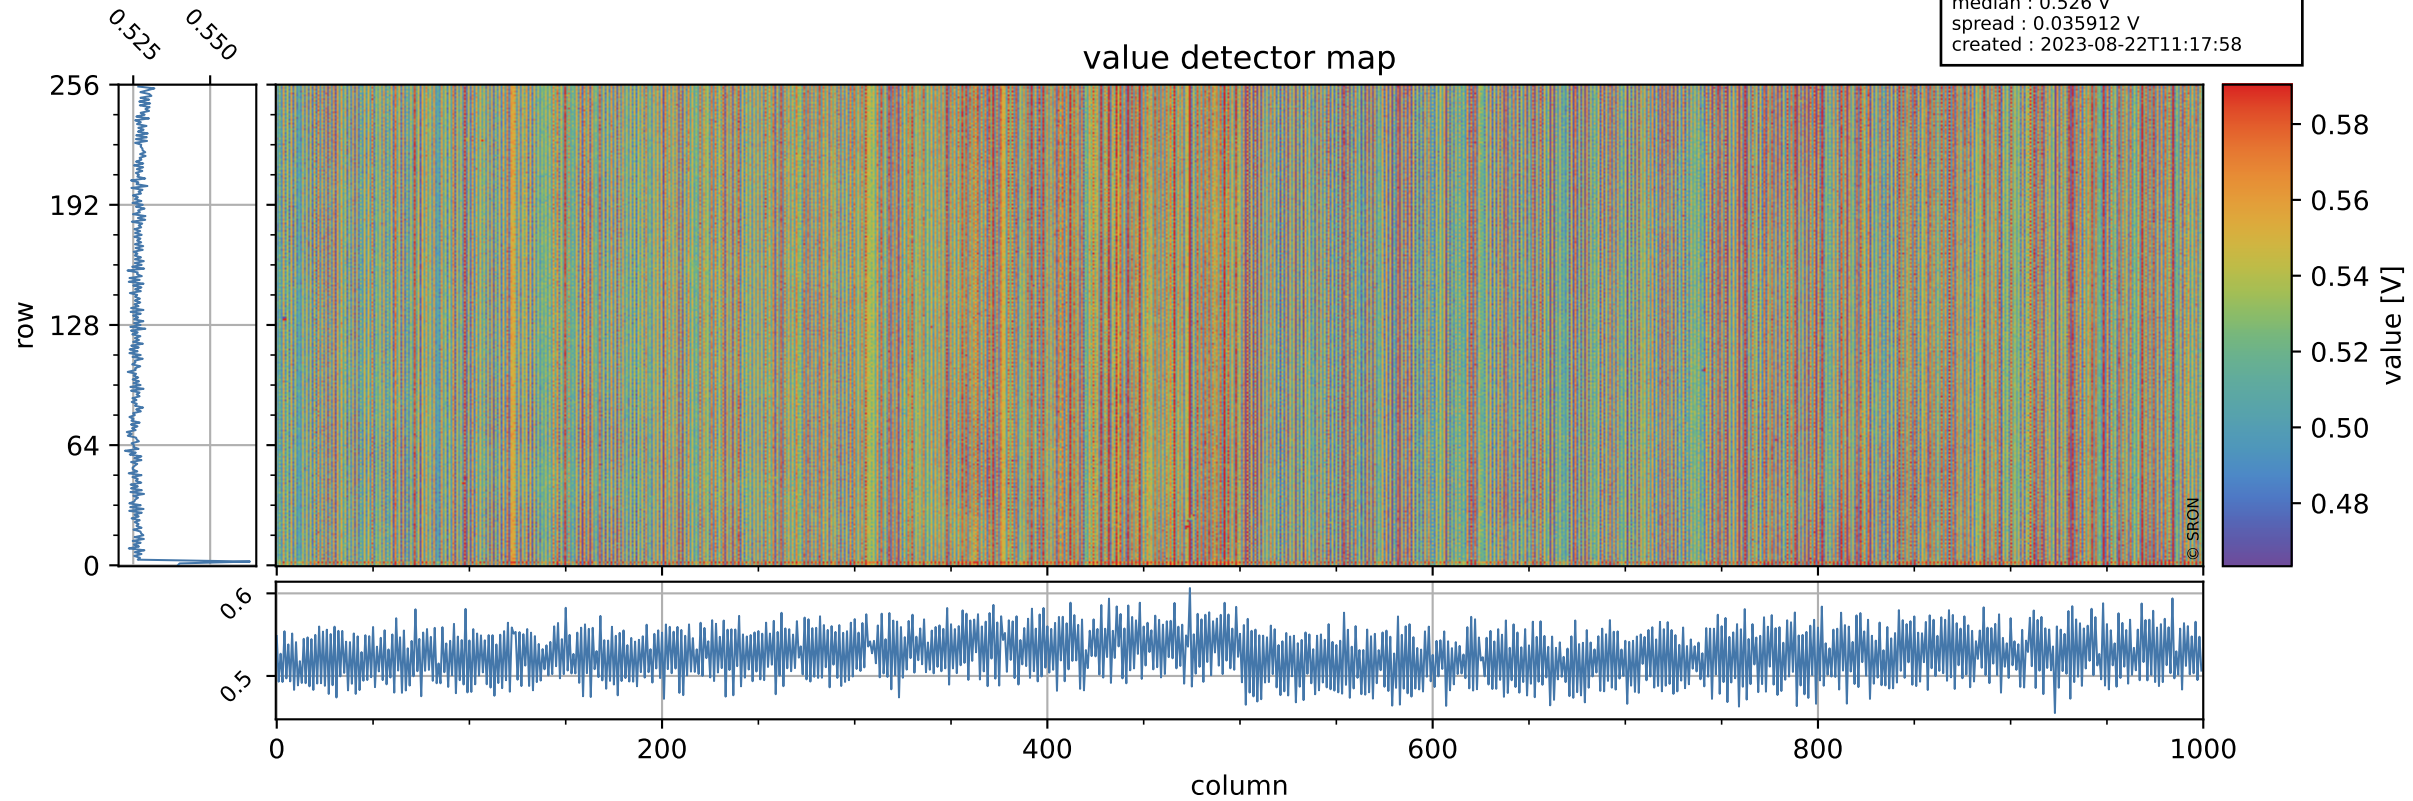

Tropomi SWIR offset (beta nominal)

orbits : 19 in [27397, 27442]
coverage : 2023-01-26 / 2023-01-29
median : 0.526 V
spread : 0.035912 V
created : 2023-08-22T11:17:58

value detector map

Tropomi SWIR offset (beta nominal)

orbits : 19 in [27397, 27442]
coverage : 2023-01-26 / 2023-01-29
median : 28.246 μV
spread : 14.285 μV
created : 2023-08-22T11:17:58

Tropomi SWIR offset (beta nominal)

orbits : 19 in [27397, 27442]
coverage : 2023-01-26 / 2023-01-29
median : -0.0149 mV
spread : 0.40835 mV
created : 2023-08-22T11:17:58

value compared with SWIR offset CKD

Tropomi SWIR offset (beta nominal) ground-tracks of Sentinel-5P

orbits : 19 in [27397, 27442]
coverage : 2023-01-26 / 2023-01-29
created : 2023-08-22T11:17:59

Tropomi SWIR offset (beta nominal)

orbits : [1867, 27442]
coverage : 2018-02-20 / 2023-01-29
created : 2023-08-22T11:17:59

trend of detector median & temperatures