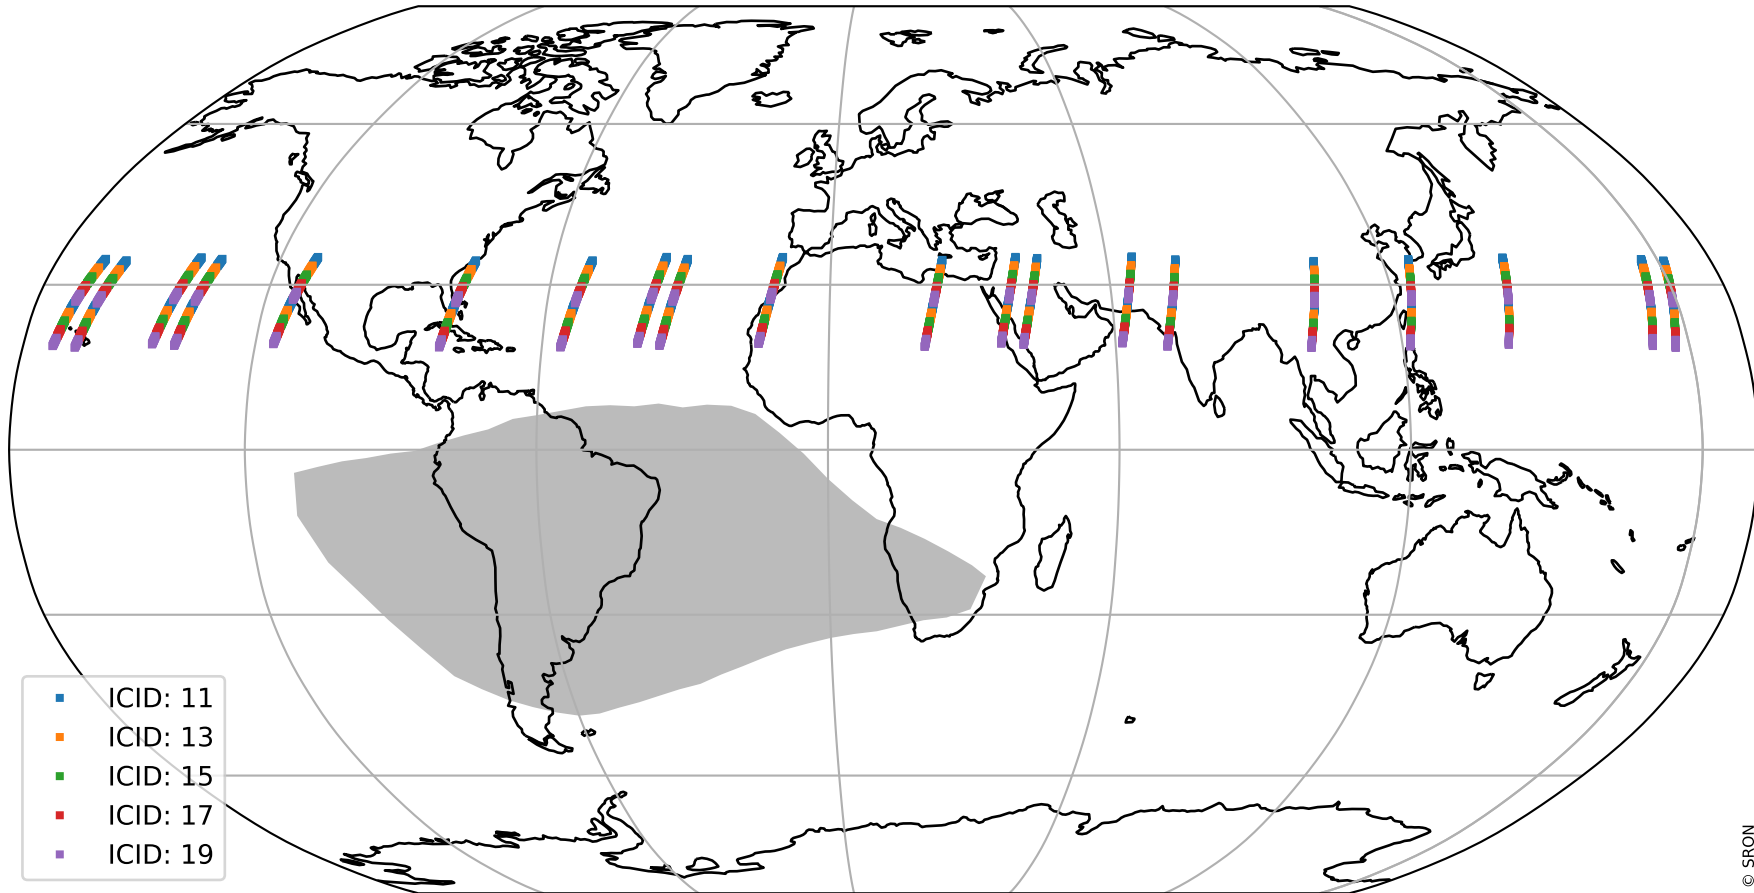

# Tropomi SWIR offset (beta nominal)

orbits : 20 in [27442, 27487]  
coverage : 2023-01-29 / 2023-02-01  
median : 27.695  $\mu\text{V}$   
spread : 14.222  $\mu\text{V}$   
created : 2023-08-22T11:18:00

# Tropomi SWIR offset (beta nominal)

orbits : 20 in [27442, 27487]  
coverage : 2023-01-29 / 2023-02-01  
median : -0.011658 mV  
spread : 0.4085 mV  
created : 2023-08-22T11:18:00

value compared with SWIR offset CKD

# Tropomi SWIR offset (beta nominal) ground-tracks of Sentinel-5P

orbits : 20 in [27442, 27487]  
coverage : 2023-01-29 / 2023-02-01  
created : 2023-08-22T11:18:01

- ICID: 11
- ICID: 13
- ICID: 15
- ICID: 17
- ICID: 19

# Tropomi SWIR offset (beta nominal)

orbits : [1867, 27487]  
coverage : 2018-02-20 / 2023-02-01  
created : 2023-08-22T11:18:01