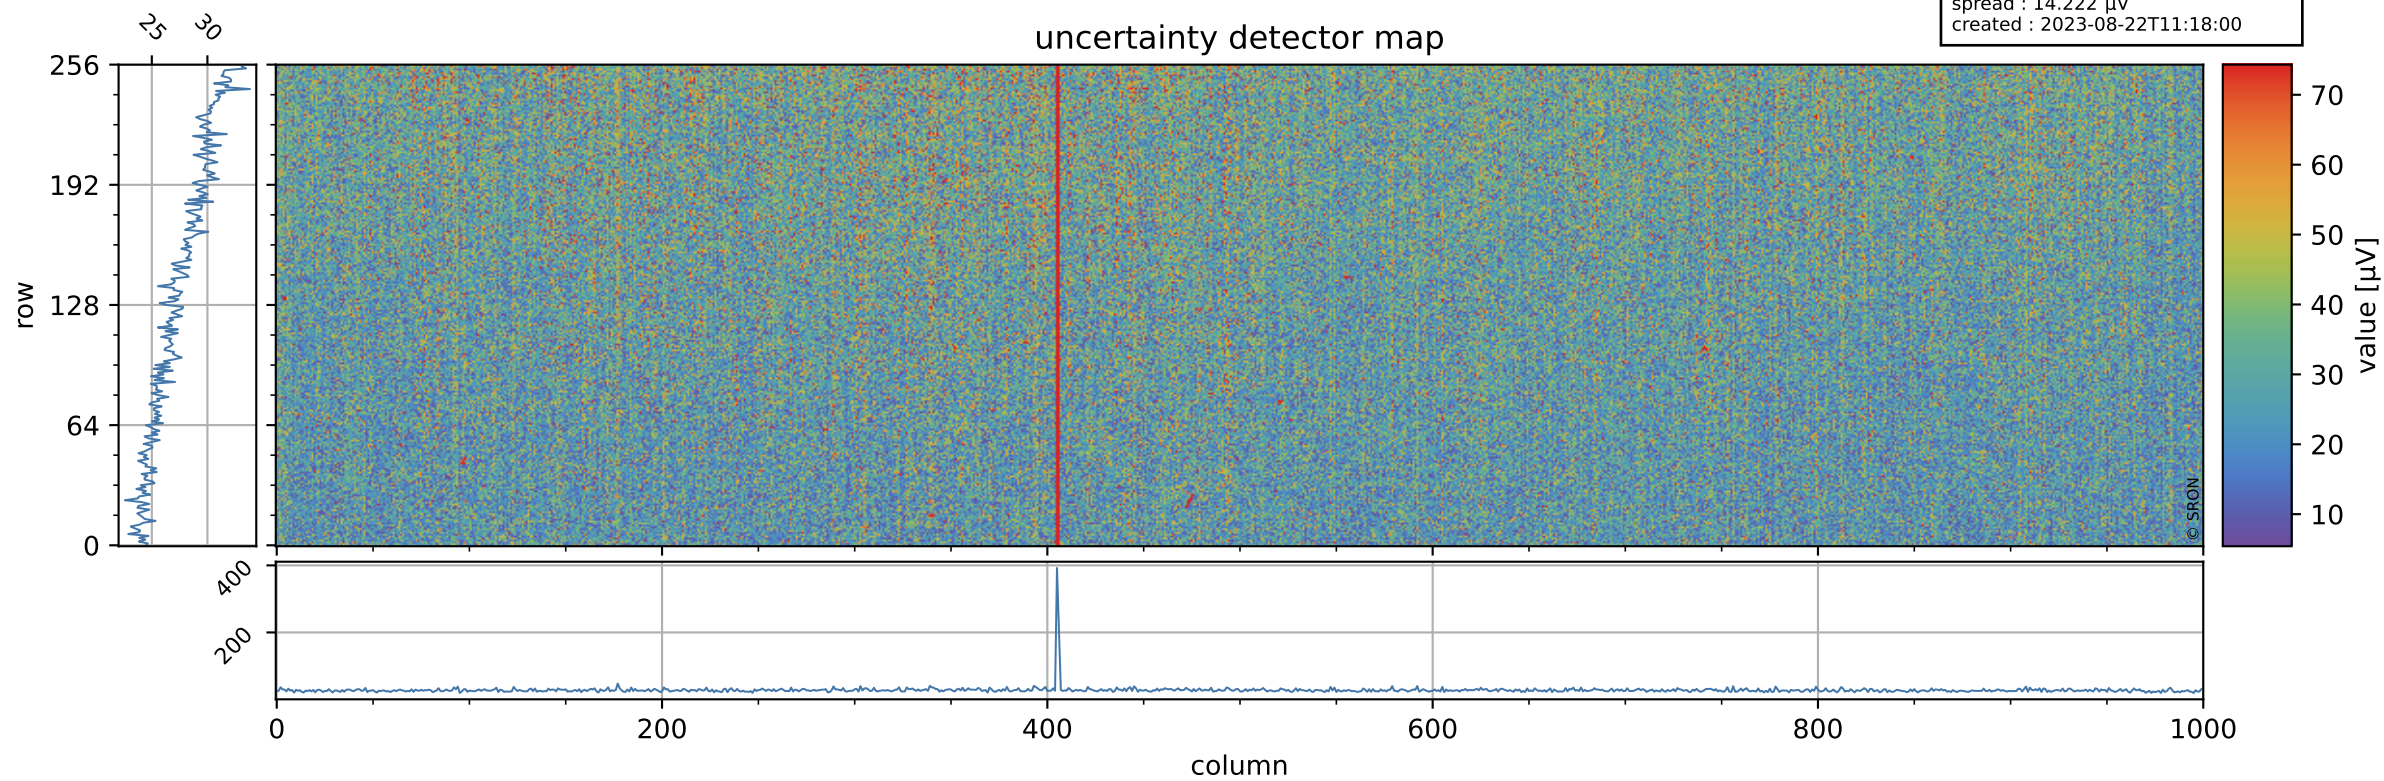

# Tropomi SWIR offset (beta nominal)

orbits : 20 in [27442, 27487]  
coverage : 2023-01-29 / 2023-02-01  
median : 0.526 V  
spread : 0.035912 V  
created : 2023-08-22T11:18:00

## value detector map

# Tropomi SWIR offset (beta nominal)

orbits : 20 in [27442, 27487]  
coverage : 2023-01-29 / 2023-02-01  
median : 27.695  $\mu\text{V}$   
spread : 14.222  $\mu\text{V}$   
created : 2023-08-22T11:18:00

# Tropomi SWIR offset (beta nominal) ground-tracks of Sentinel-5P

orbits : 20 in [27442, 27487]  
coverage : 2023-01-29 / 2023-02-01  
created : 2023-08-22T11:18:01

- ICID: 11
- ICID: 13
- ICID: 15
- ICID: 17
- ICID: 19