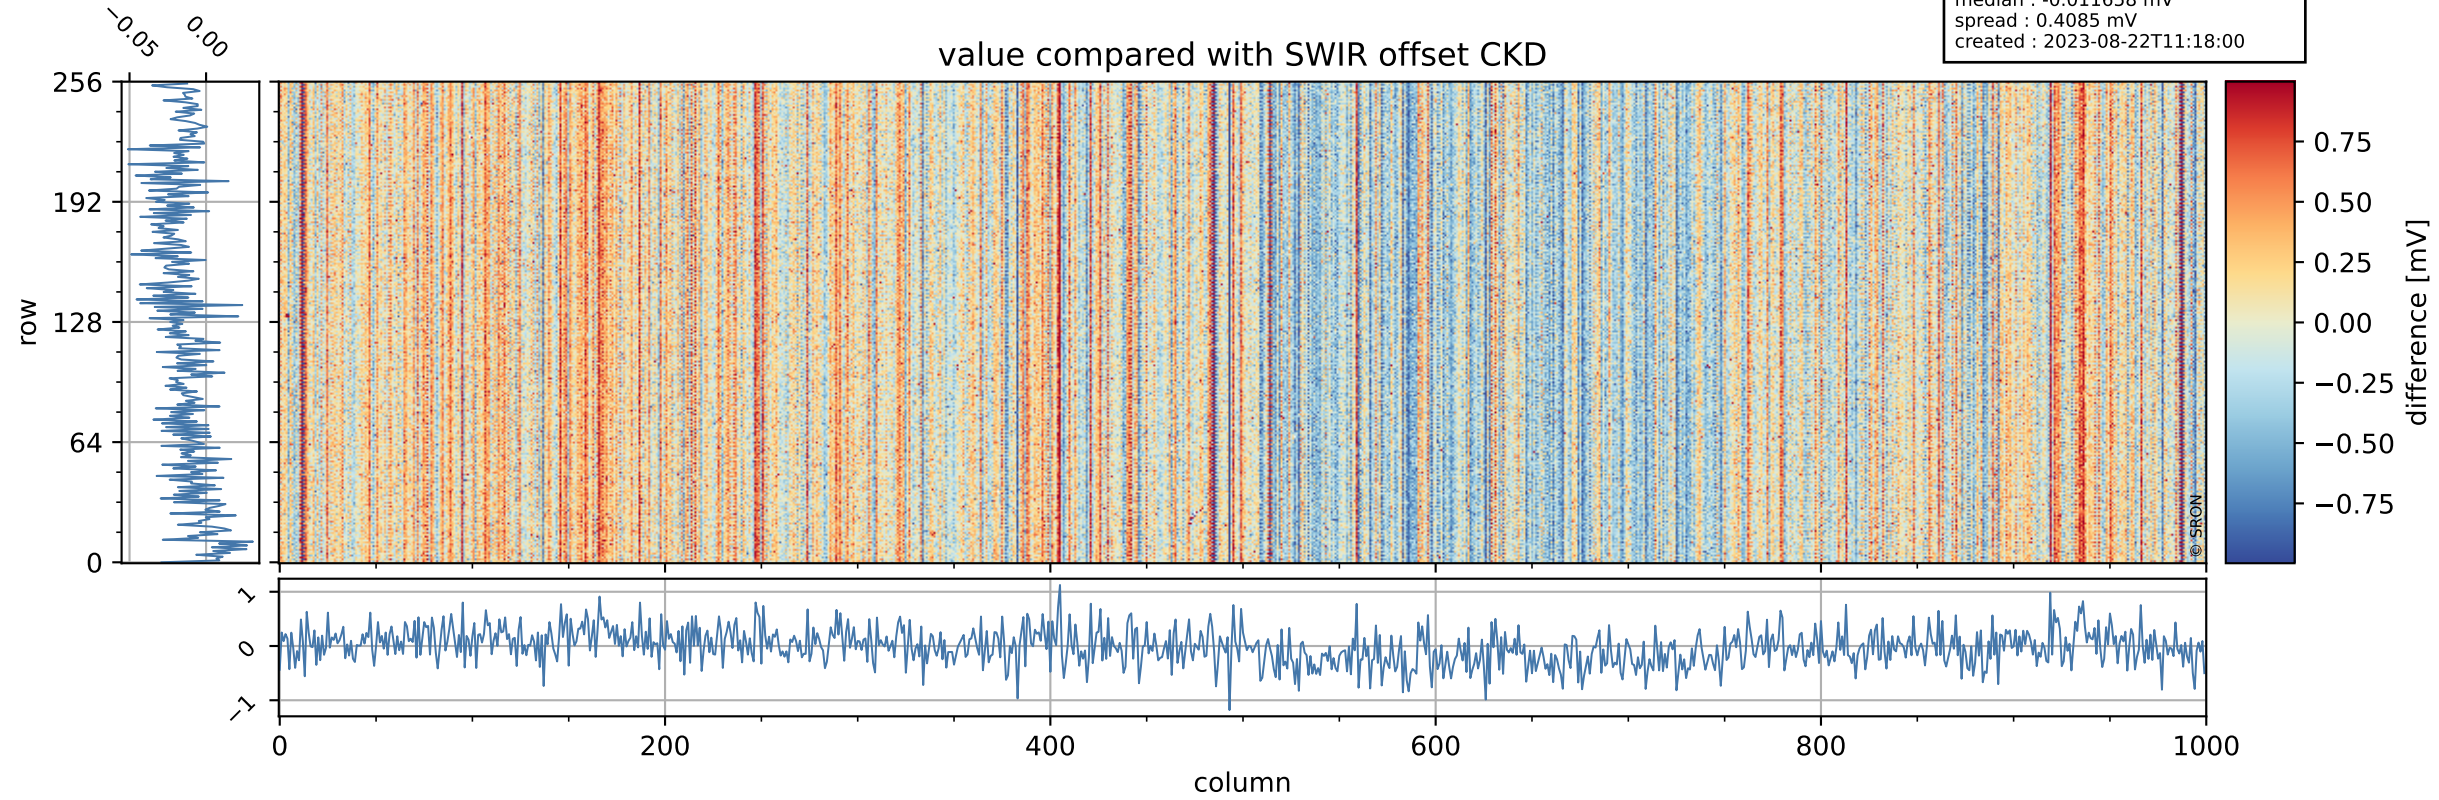

## value detector map

# Tropomi SWIR offset (beta nominal)

orbits : 20 in [27442, 27487]  
coverage : 2023-01-29 / 2023-02-01  
median : 27.695  $\mu\text{V}$   
spread : 14.222  $\mu\text{V}$   
created : 2023-08-22T11:18:00

# Tropomi SWIR offset (beta nominal)

orbits : 20 in [27442, 27487]  
coverage : 2023-01-29 / 2023-02-01  
median : -0.011658 mV  
spread : 0.4085 mV  
created : 2023-08-22T11:18:00

value compared with SWIR offset CKD

# Tropomi SWIR offset (beta nominal) ground-tracks of Sentinel-5P

orbits : 20 in [27442, 27487]  
coverage : 2023-01-29 / 2023-02-01  
created : 2023-08-22T11:18:01

- ICID: 11
- ICID: 13
- ICID: 15
- ICID: 17
- ICID: 19