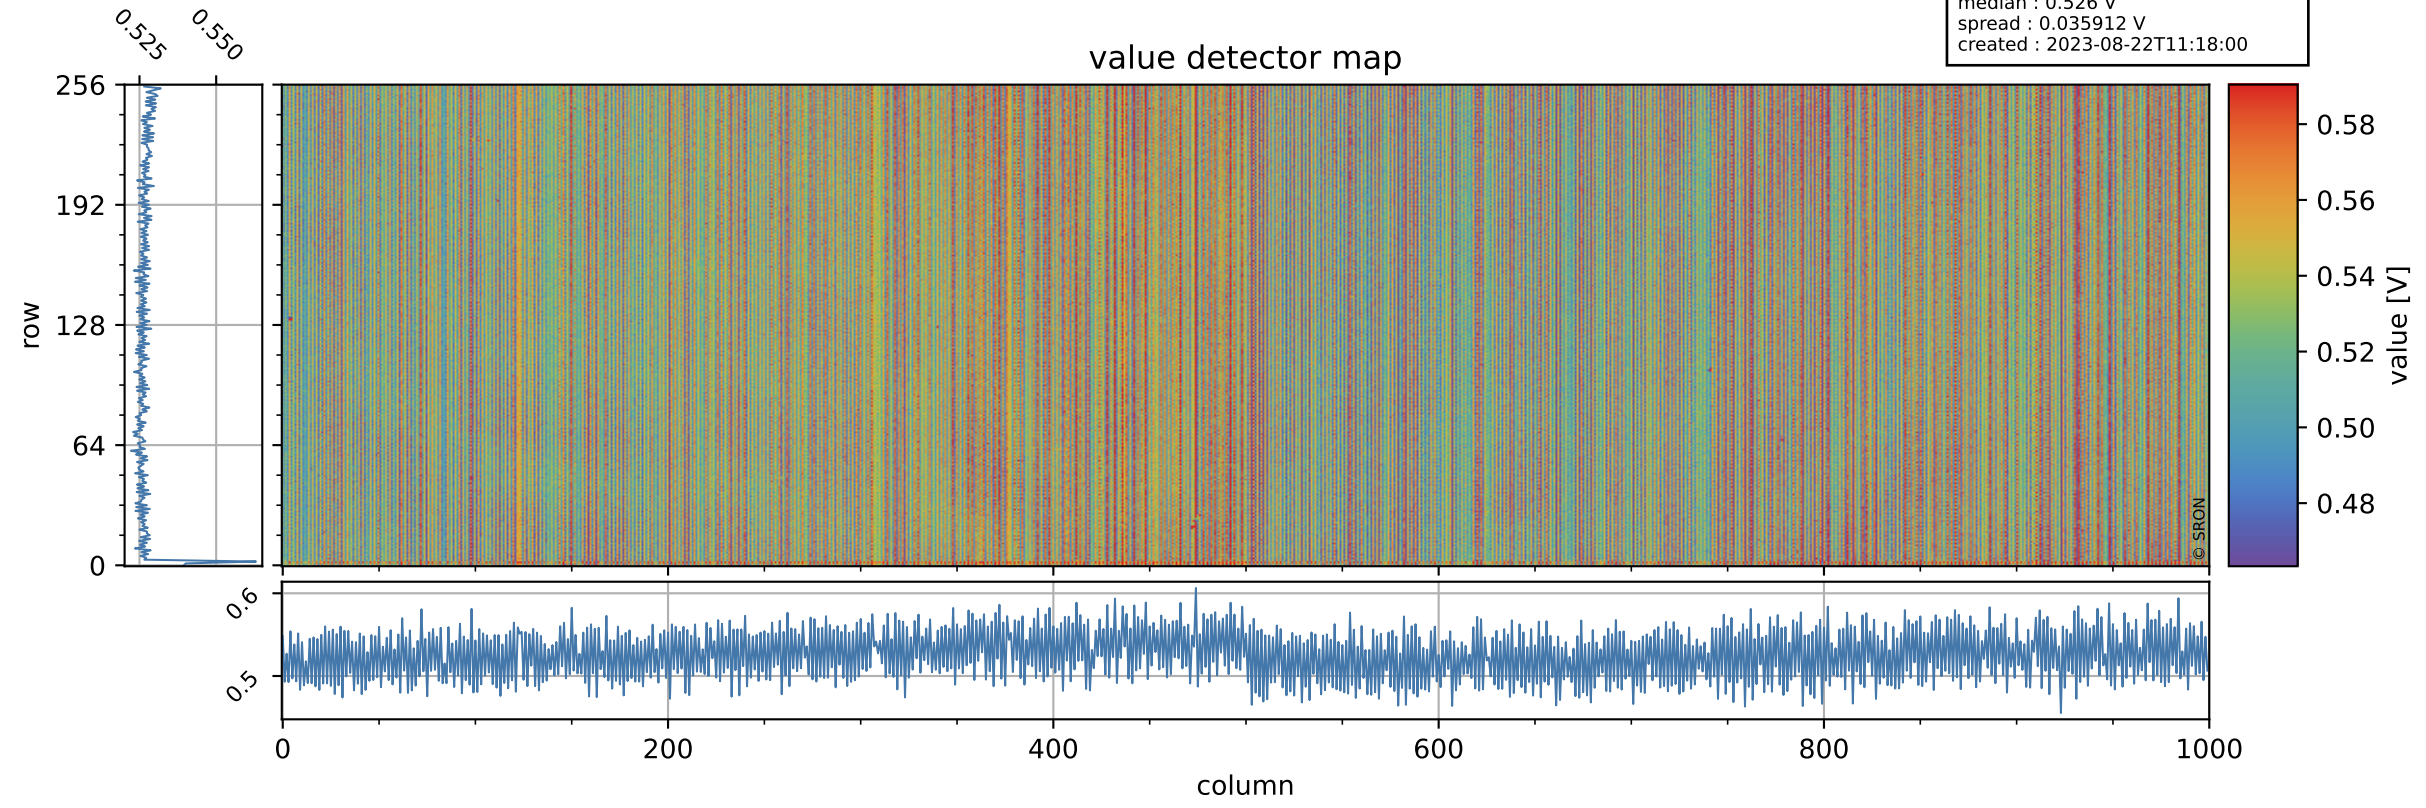

# Tropomi SWIR offset (beta nominal)

orbits : 20 in [27442, 27487]  
coverage : 2023-01-29 / 2023-02-01  
median : 0.526 V  
spread : 0.035912 V  
created : 2023-08-22T11:18:00

## value detector map

# Tropomi SWIR offset (beta nominal)

orbits : 20 in [27442, 27487]  
coverage : 2023-01-29 / 2023-02-01  
median : 27.695  $\mu\text{V}$   
spread : 14.222  $\mu\text{V}$   
created : 2023-08-22T11:18:00

# Tropomi SWIR offset (beta nominal) ground-tracks of Sentinel-5P

orbits : 20 in [27442, 27487]  
coverage : 2023-01-29 / 2023-02-01  
created : 2023-08-22T11:18:01

- ICID: 11
- ICID: 13
- ICID: 15
- ICID: 17
- ICID: 19