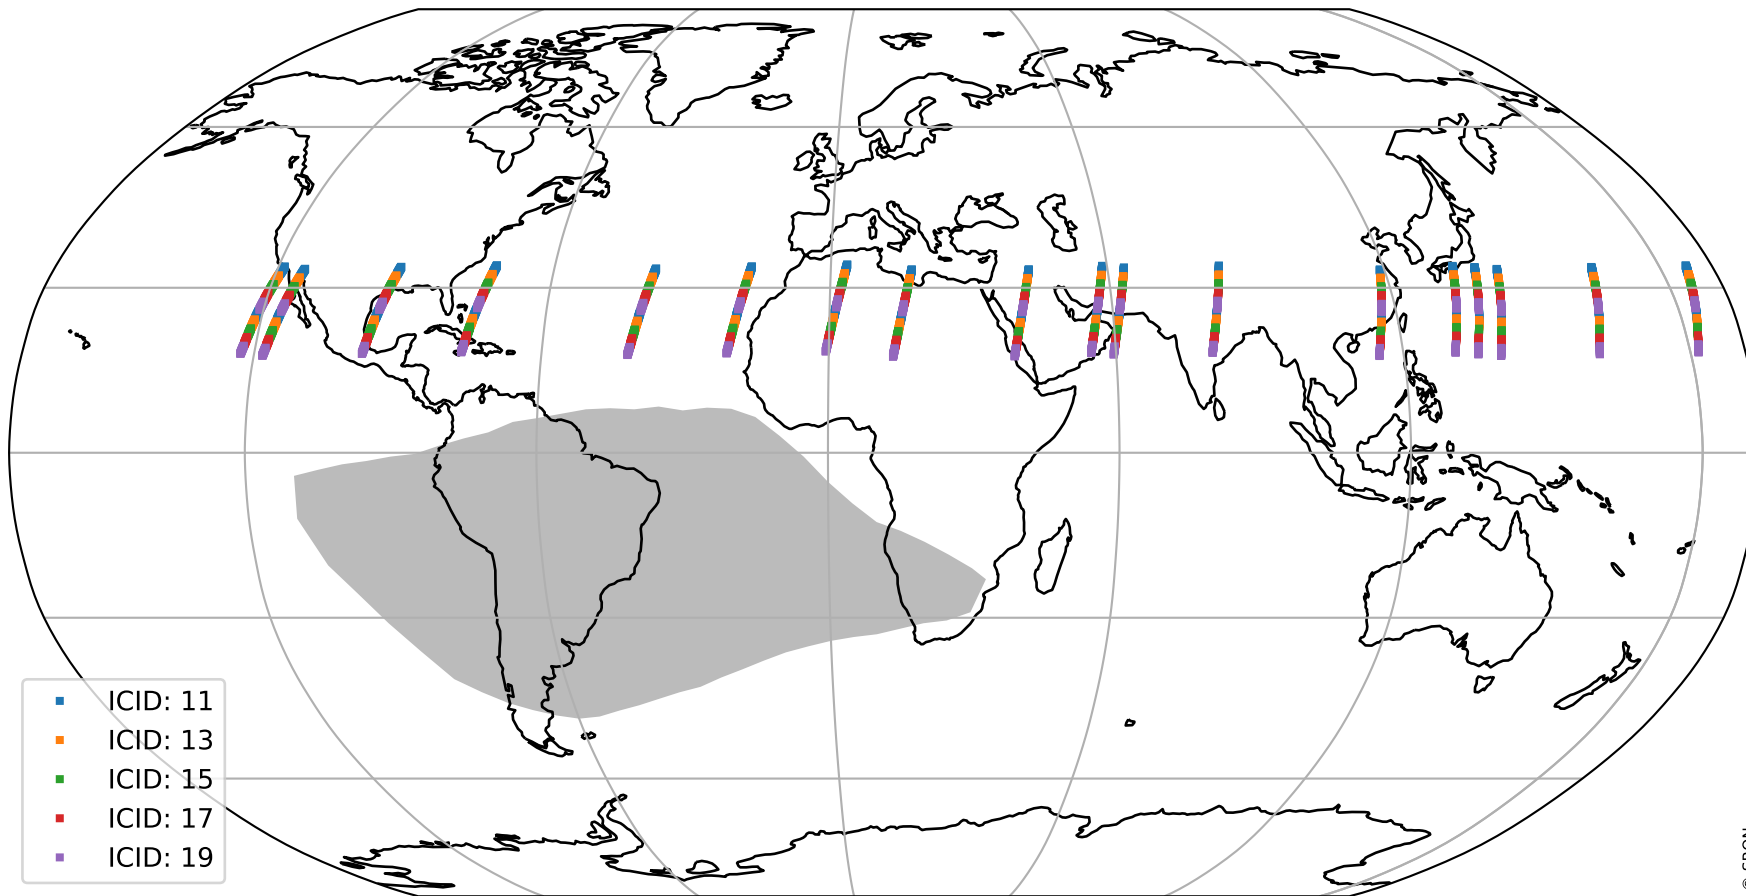

Tropomi SWIR offset (beta nominal)

orbits : 18 in [27487, 27532]
coverage : 2023-02-02 / 2023-02-05
median : 0.52601 V
spread : 0.035914 V
created : 2023-08-22T11:18:02

value detector map

Tropomi SWIR offset (beta nominal)

orbits : 18 in [27487, 27532]
coverage : 2023-02-02 / 2023-02-05
median : 28.842 μV
spread : 14.5 μV
created : 2023-08-22T11:18:02

Tropomi SWIR offset (beta nominal)

orbits : 18 in [27487, 27532]
coverage : 2023-02-02 / 2023-02-05
median : -0.0013491 mV
spread : 0.40905 mV
created : 2023-08-22T11:18:03

value compared with SWIR offset CKD

Tropomi SWIR offset (beta nominal) ground-tracks of Sentinel-5P

orbits : 18 in [27487, 27532]
coverage : 2023-02-02 / 2023-02-05
created : 2023-08-22T11:18:03

Tropomi SWIR offset (beta nominal)

orbits : [1867, 27532]
coverage : 2018-02-20 / 2023-02-05
created : 2023-08-22T11:18:03

trend of detector median & temperatures