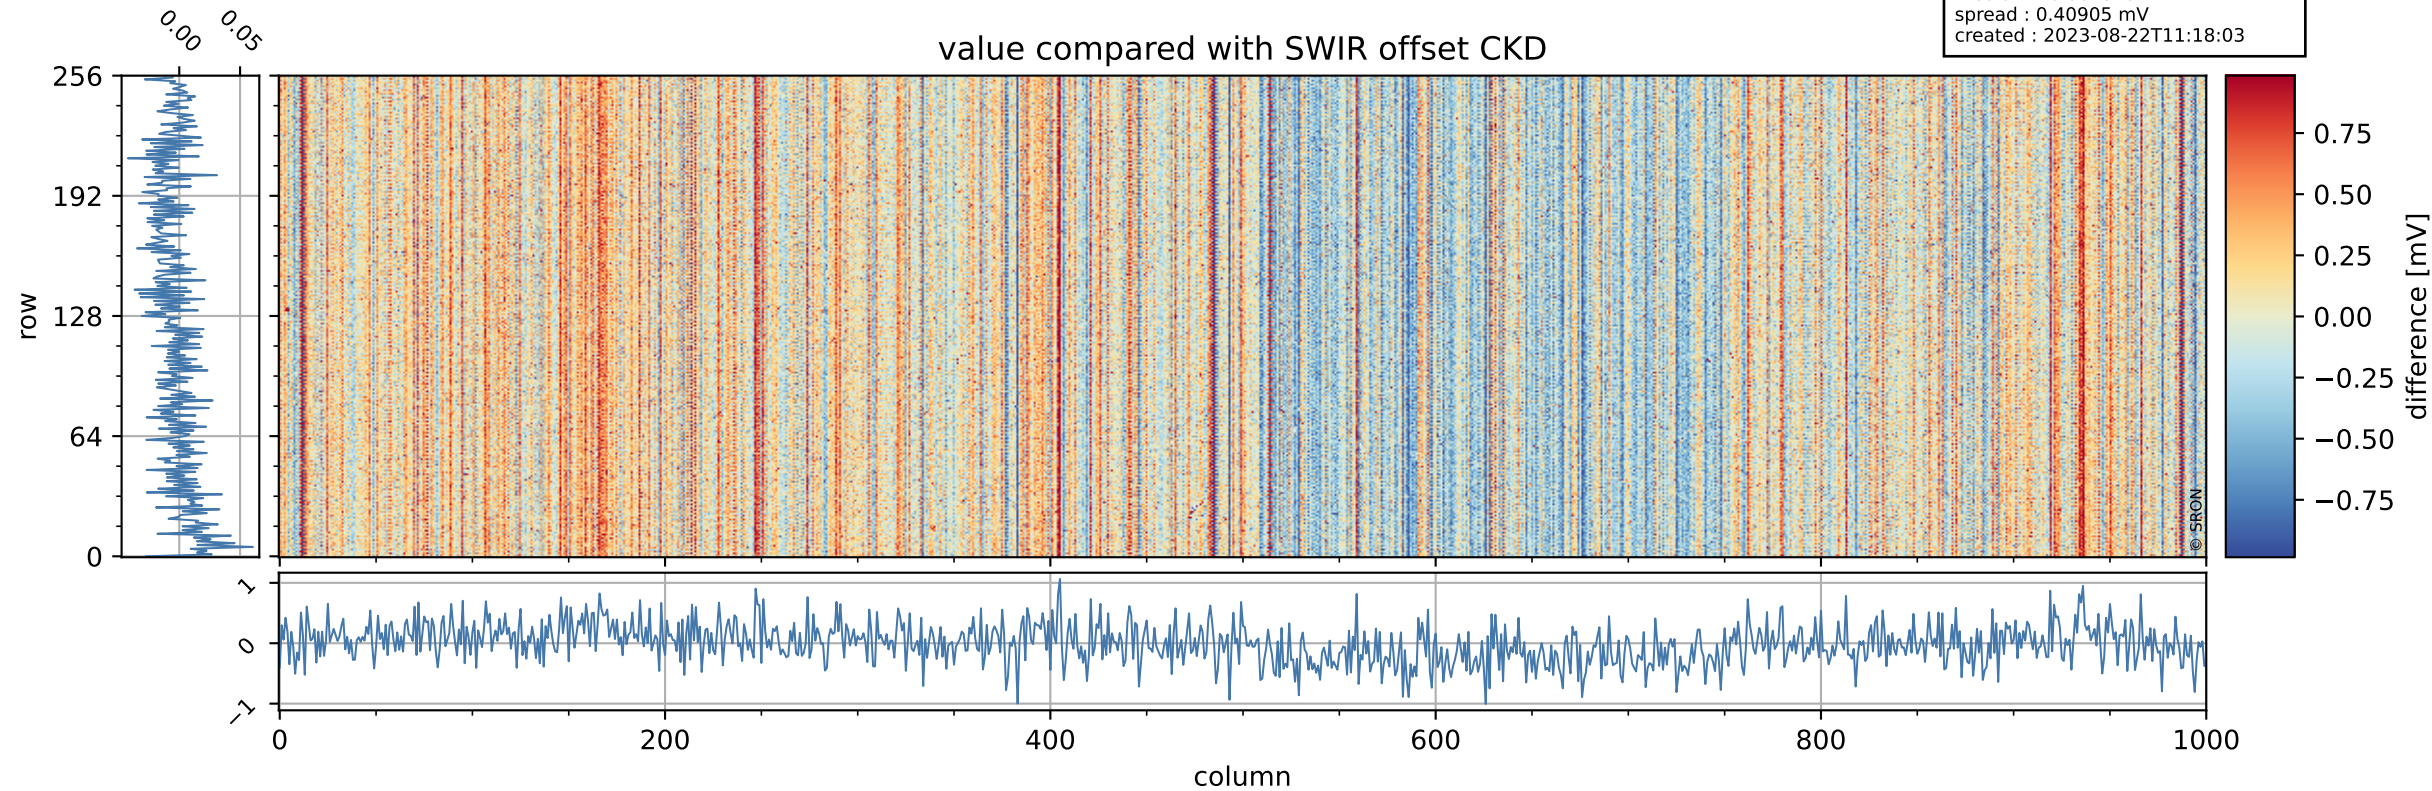

Tropomi SWIR offset (beta nominal)

orbits : 18 in [27487, 27532]
coverage : 2023-02-02 / 2023-02-05
median : 0.52601 V
spread : 0.035914 V
created : 2023-08-22T11:18:02

value detector map

Tropomi SWIR offset (beta nominal)

orbits : 18 in [27487, 27532]
coverage : 2023-02-02 / 2023-02-05
median : 28.842 μV
spread : 14.5 μV
created : 2023-08-22T11:18:02

Tropomi SWIR offset (beta nominal)

orbits : 18 in [27487, 27532]
coverage : 2023-02-02 / 2023-02-05
median : -0.0013491 mV
spread : 0.40905 mV
created : 2023-08-22T11:18:03

value compared with SWIR offset CKD

Tropomi SWIR offset (beta nominal) ground-tracks of Sentinel-5P

orbits : 18 in [27487, 27532]
coverage : 2023-02-02 / 2023-02-05
created : 2023-08-22T11:18:03

Tropomi SWIR offset (beta nominal)

orbits : [1867, 27532]
coverage : 2018-02-20 / 2023-02-05
created : 2023-08-22T11:18:03

trend of detector median & temperatures