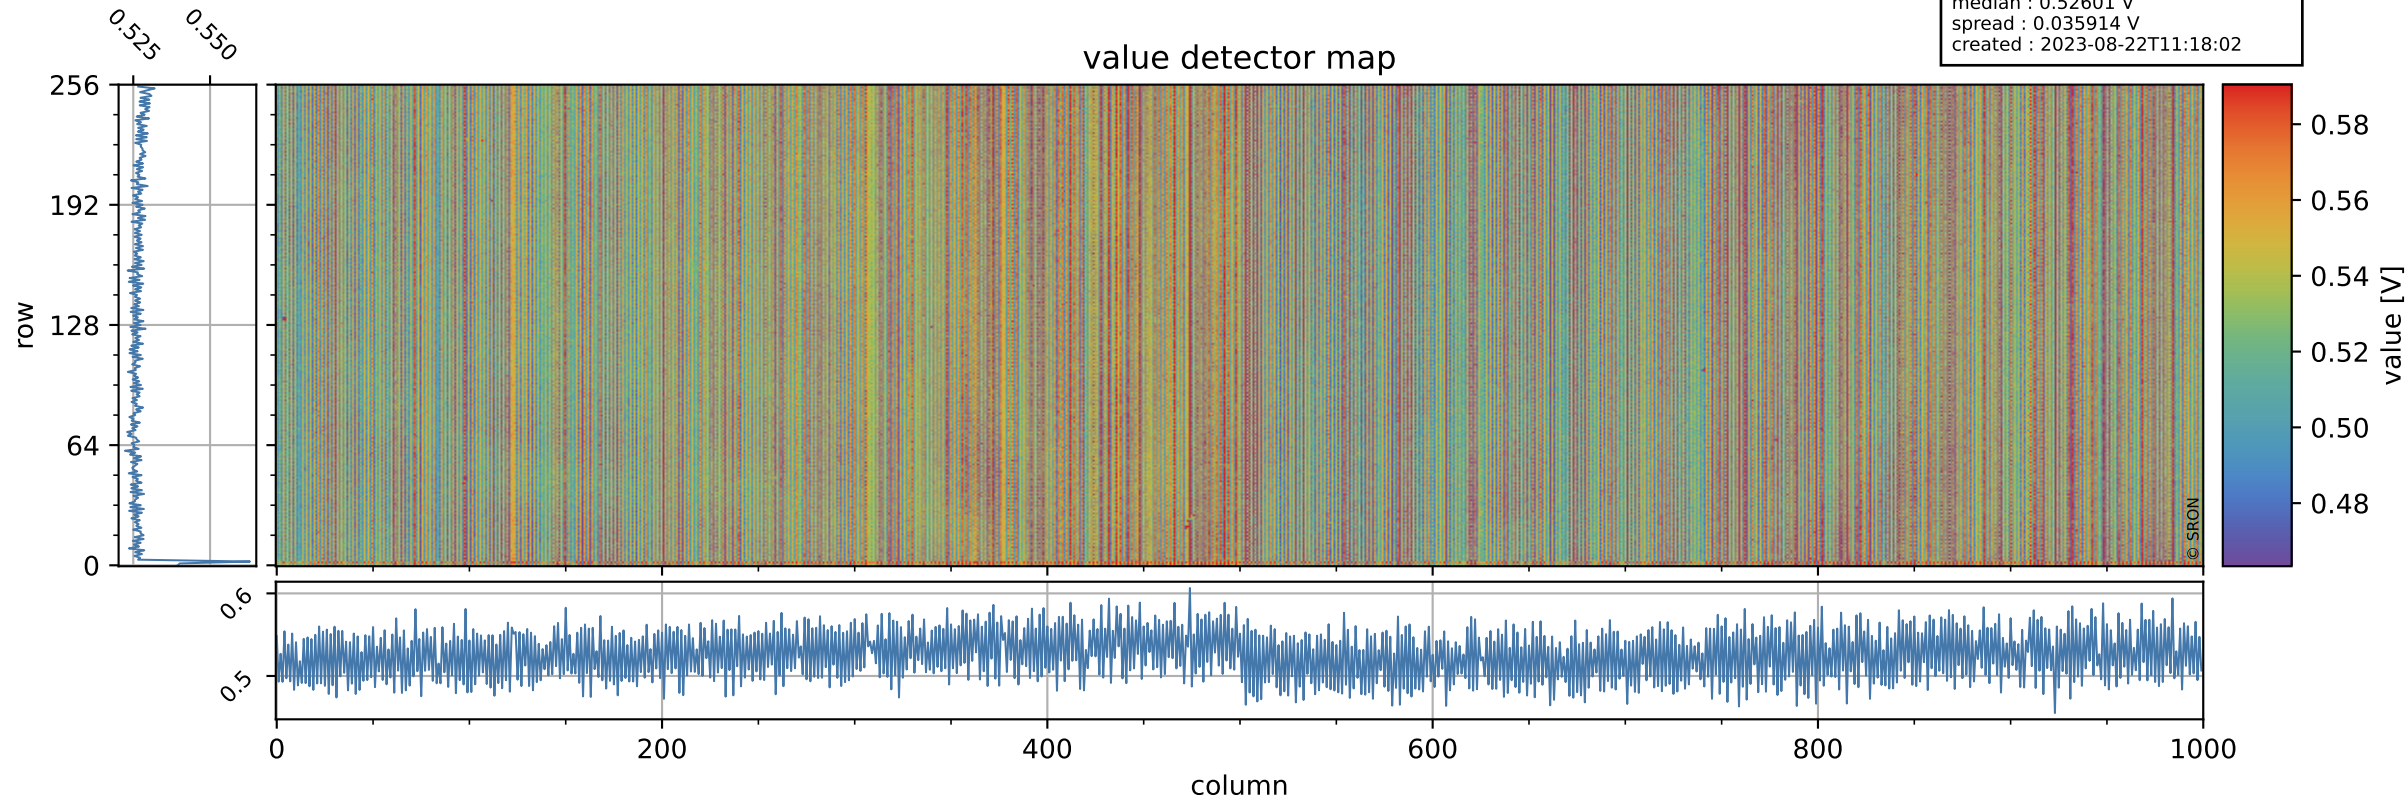

Tropomi SWIR offset (beta nominal)

orbits : 18 in [27487, 27532]
coverage : 2023-02-02 / 2023-02-05
median : 0.52601 V
spread : 0.035914 V
created : 2023-08-22T11:18:02

value detector map

Tropomi SWIR offset (beta nominal)

orbits : 18 in [27487, 27532]
coverage : 2023-02-02 / 2023-02-05
median : 28.842 μV
spread : 14.5 μV
created : 2023-08-22T11:18:02

Tropomi SWIR offset (beta nominal)

orbits : 18 in [27487, 27532]
coverage : 2023-02-02 / 2023-02-05
median : -0.0013491 mV
spread : 0.40905 mV
created : 2023-08-22T11:18:03

value compared with SWIR offset CKD

Tropomi SWIR offset (beta nominal) ground-tracks of Sentinel-5P

orbits : 18 in [27487, 27532]
coverage : 2023-02-02 / 2023-02-05
created : 2023-08-22T11:18:03

Tropomi SWIR offset (beta nominal)

orbits : [1867, 27532]
coverage : 2018-02-20 / 2023-02-05
created : 2023-08-22T11:18:03

trend of detector median & temperatures