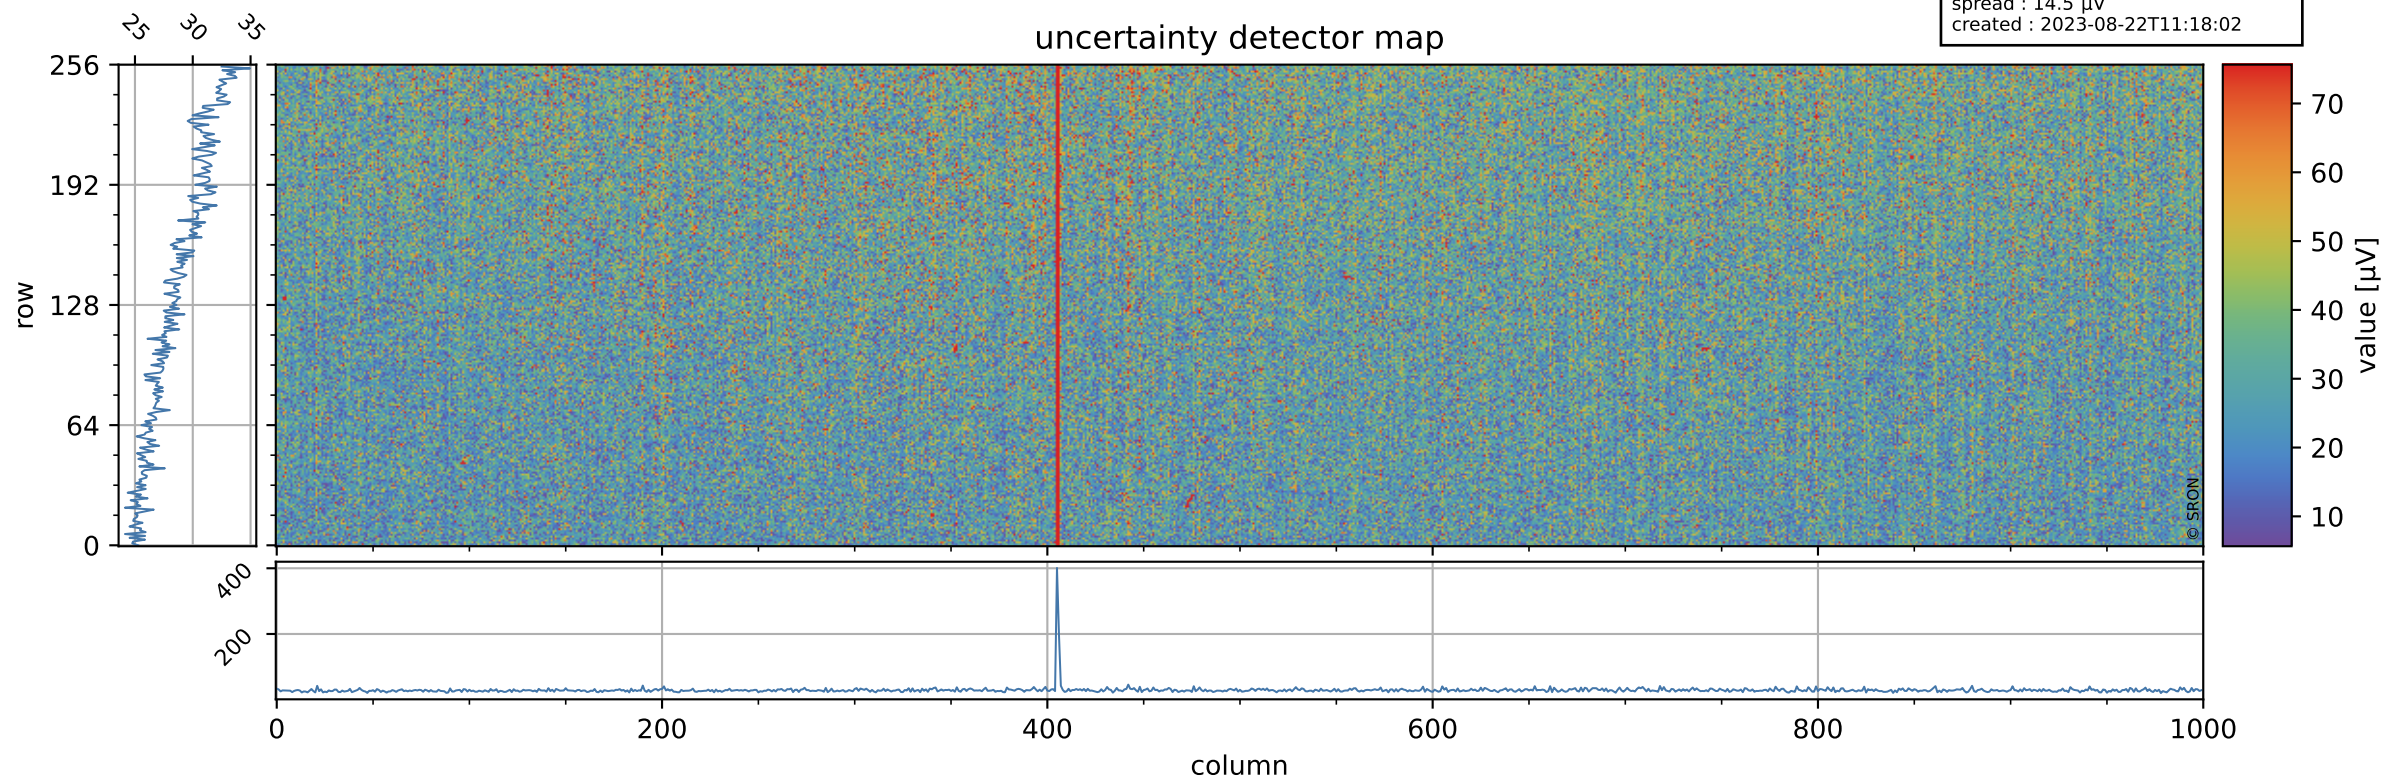

Tropomi SWIR offset (beta nominal)

orbits : 18 in [27487, 27532]
coverage : 2023-02-02 / 2023-02-05
median : 0.52601 V
spread : 0.035914 V
created : 2023-08-22T11:18:02

value detector map

Tropomi SWIR offset (beta nominal)

orbits : 18 in [27487, 27532]
coverage : 2023-02-02 / 2023-02-05
median : 28.842 μV
spread : 14.5 μV
created : 2023-08-22T11:18:02

Tropomi SWIR offset (beta nominal)

orbits : 18 in [27487, 27532]
coverage : 2023-02-02 / 2023-02-05
median : -0.0013491 mV
spread : 0.40905 mV
created : 2023-08-22T11:18:03

value compared with SWIR offset CKD

Tropomi SWIR offset (beta nominal) ground-tracks of Sentinel-5P

orbits : 18 in [27487, 27532]
coverage : 2023-02-02 / 2023-02-05
created : 2023-08-22T11:18:03

Tropomi SWIR offset (beta nominal)

orbits : [1867, 27532]
coverage : 2018-02-20 / 2023-02-05
created : 2023-08-22T11:18:03

trend of detector median & temperatures