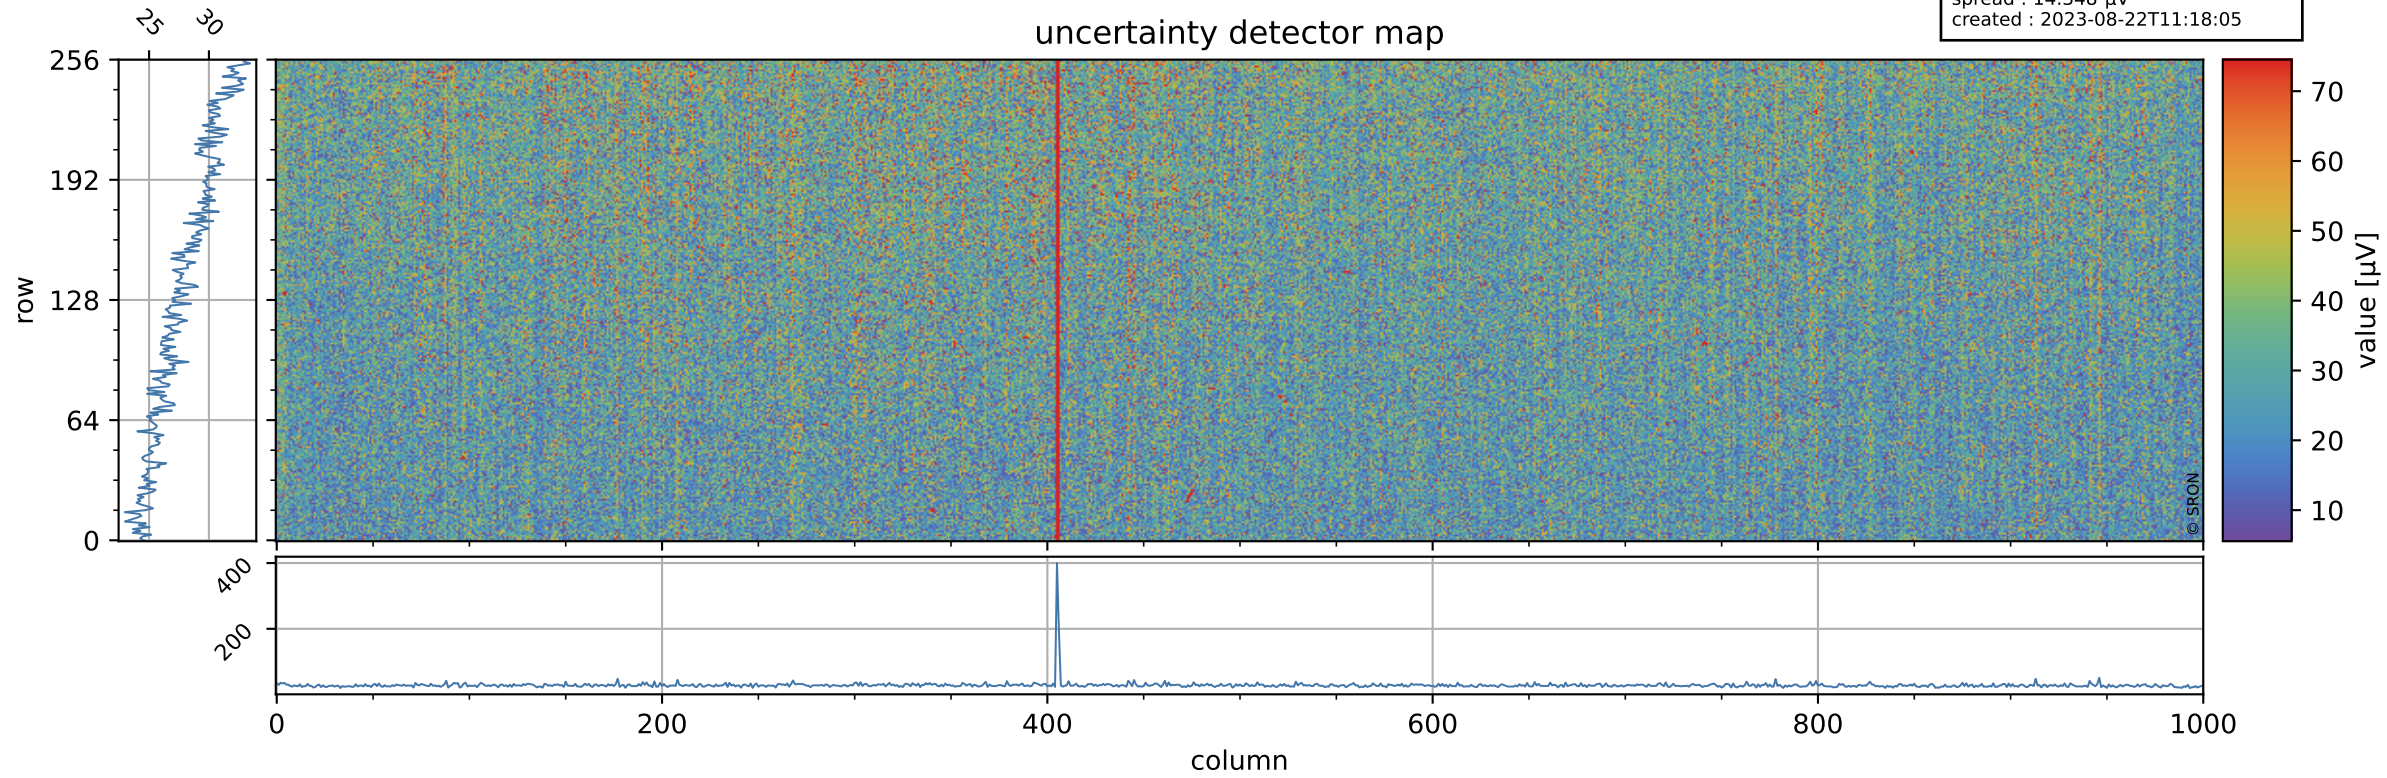

# Tropomi SWIR offset (beta nominal)

orbits : 20 in [27532, 27577]  
coverage : 2023-02-05 / 2023-02-08  
median : 0.52601 V  
spread : 0.035912 V  
created : 2023-08-22T11:18:04

## value detector map

# Tropomi SWIR offset (beta nominal)

orbits : 20 in [27532, 27577]  
coverage : 2023-02-05 / 2023-02-08  
median : 28.068  $\mu\text{V}$   
spread : 14.348  $\mu\text{V}$   
created : 2023-08-22T11:18:05

# Tropomi SWIR offset (beta nominal) ground-tracks of Sentinel-5P

orbits : 20 in [27532, 27577]  
coverage : 2023-02-05 / 2023-02-08  
created : 2023-08-22T11:18:05