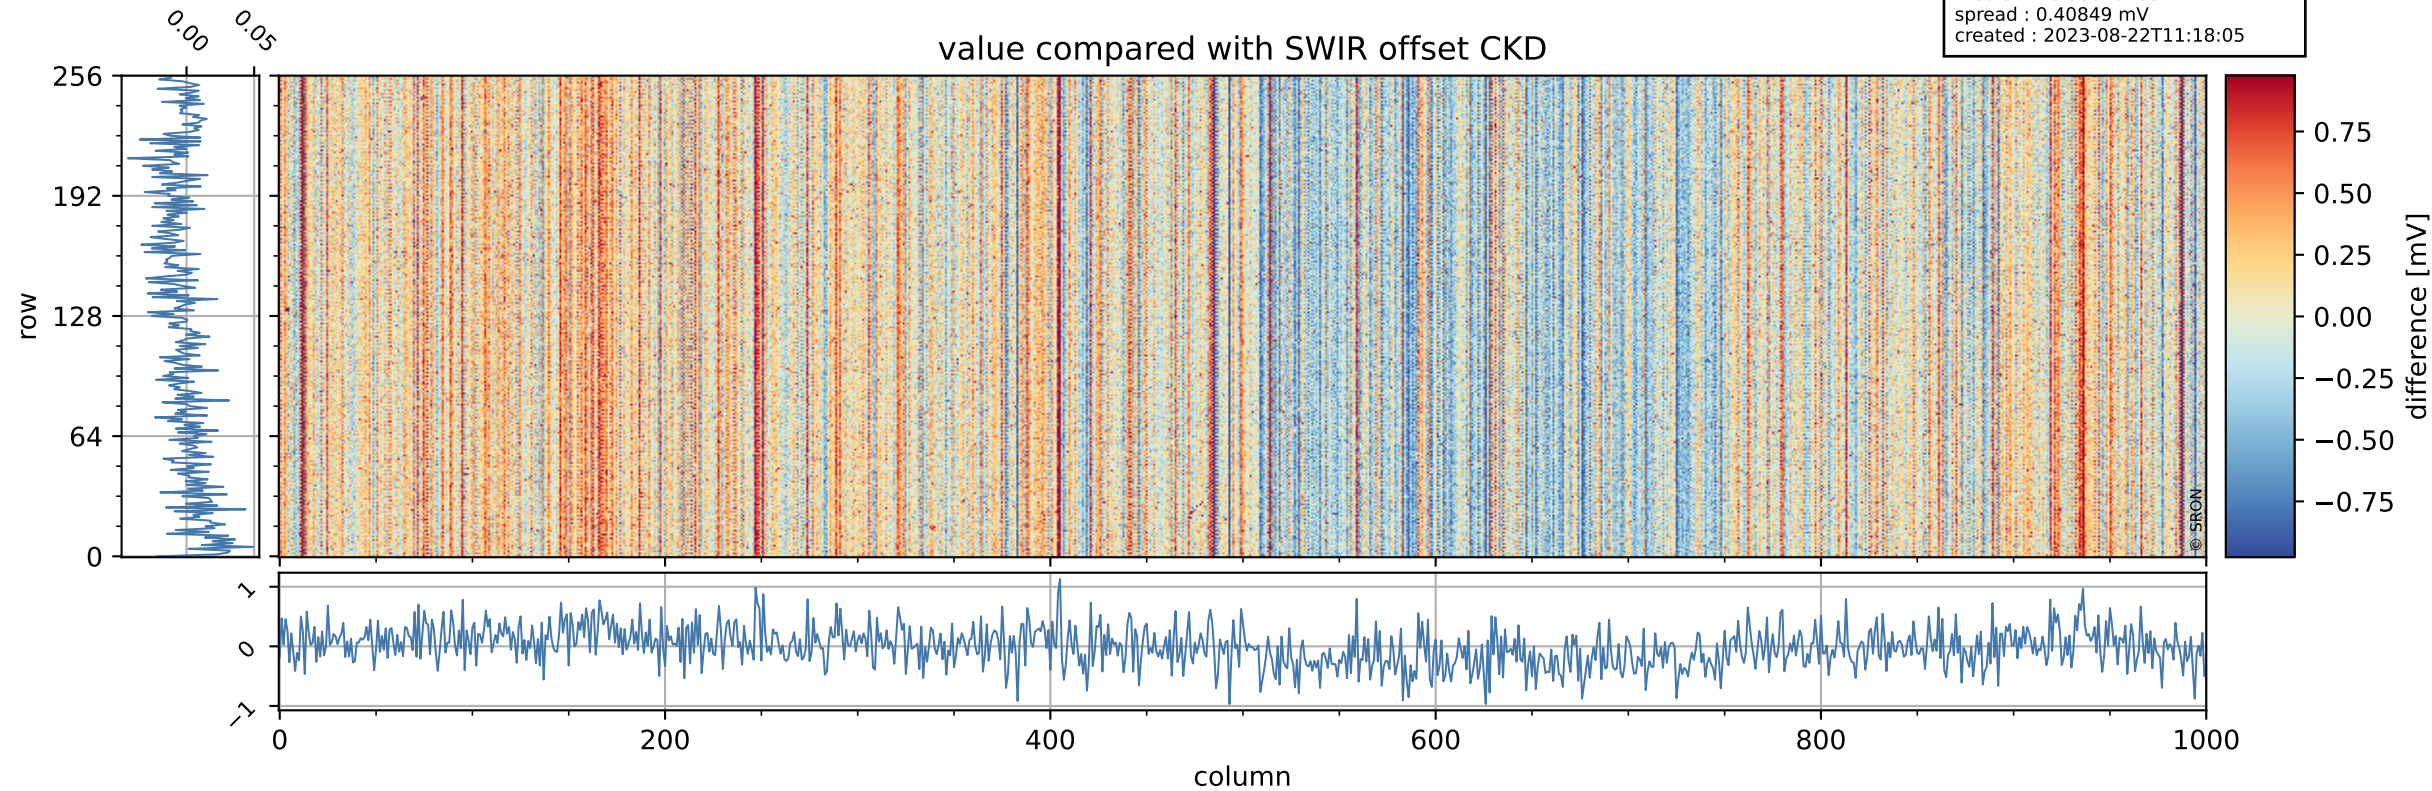

## value detector map

# Tropomi SWIR offset (beta nominal)

orbits : 20 in [27532, 27577]  
coverage : 2023-02-05 / 2023-02-08  
median : 28.068  $\mu\text{V}$   
spread : 14.348  $\mu\text{V}$   
created : 2023-08-22T11:18:05

# Tropomi SWIR offset (beta nominal)

orbits : 20 in [27532, 27577]  
coverage : 2023-02-05 / 2023-02-08  
median : -0.00079205 mV  
spread : 0.40849 mV  
created : 2023-08-22T11:18:05

value compared with SWIR offset CKD

# Tropomi SWIR offset (beta nominal) ground-tracks of Sentinel-5P

orbits : 20 in [27532, 27577]  
coverage : 2023-02-05 / 2023-02-08  
created : 2023-08-22T11:18:05