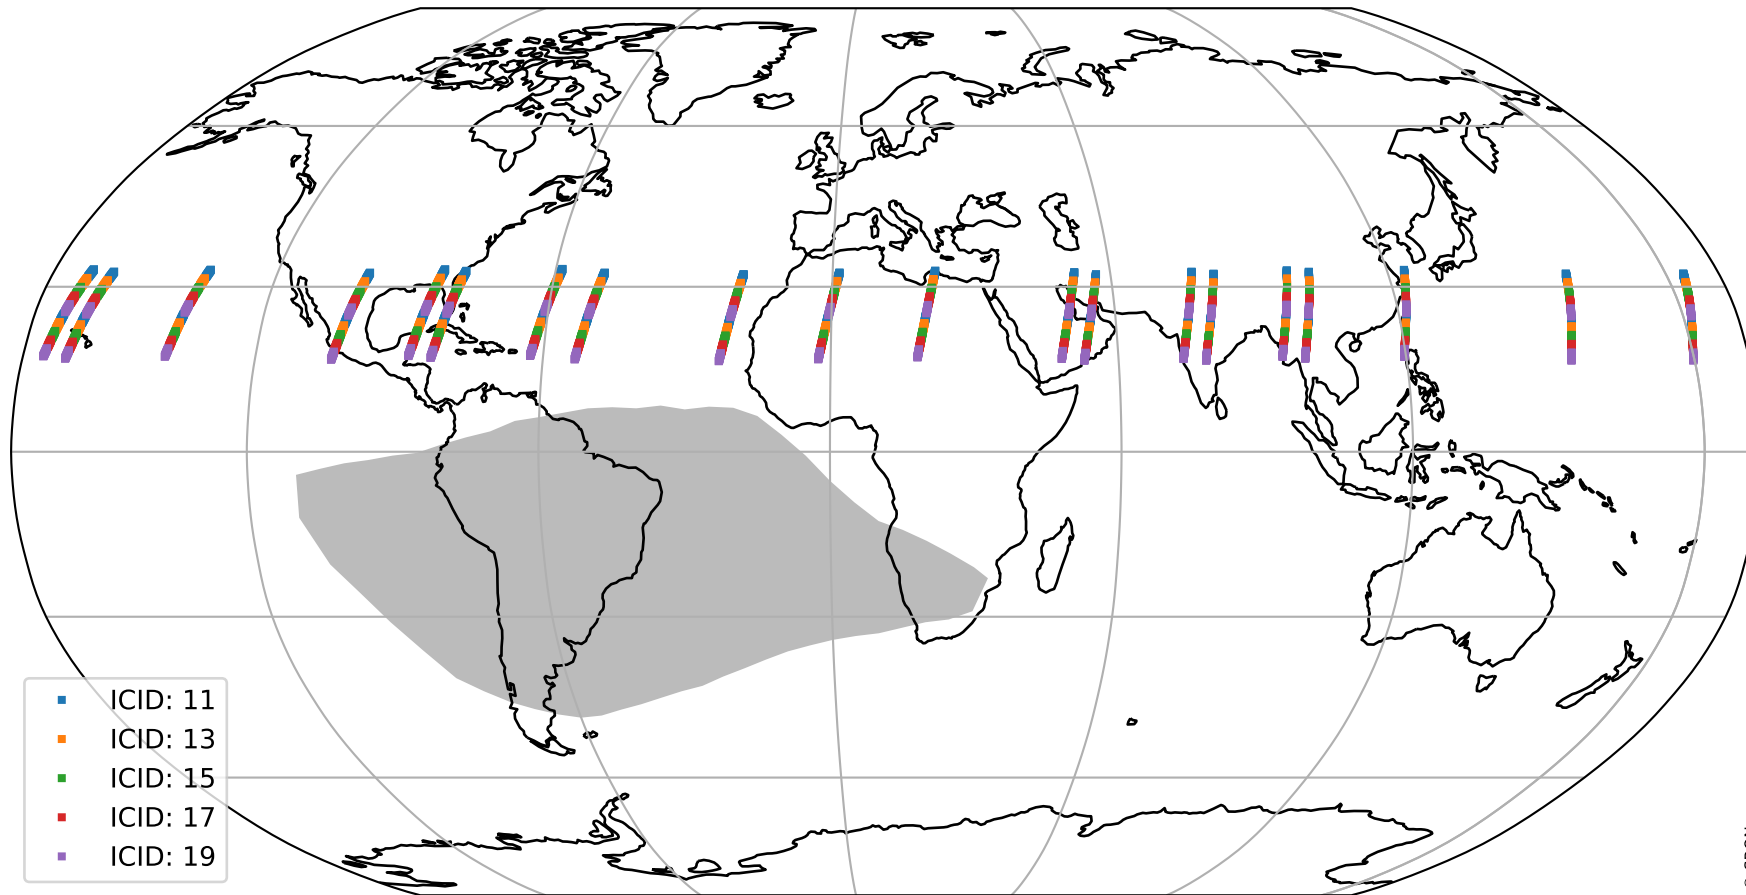

# Tropomi SWIR offset (beta nominal)

orbits : 20 in [27532, 27577]  
coverage : 2023-02-05 / 2023-02-08  
median : 28.068  $\mu\text{V}$   
spread : 14.348  $\mu\text{V}$   
created : 2023-08-22T11:18:05

# Tropomi SWIR offset (beta nominal)

orbits : 20 in [27532, 27577]  
coverage : 2023-02-05 / 2023-02-08  
median : -0.00079205 mV  
spread : 0.40849 mV  
created : 2023-08-22T11:18:05

value compared with SWIR offset CKD

# Tropomi SWIR offset (beta nominal) ground-tracks of Sentinel-5P

orbits : 20 in [27532, 27577]  
coverage : 2023-02-05 / 2023-02-08  
created : 2023-08-22T11:18:05

# Tropomi SWIR offset (beta nominal)

orbits : [1867, 27577]  
coverage : 2018-02-20 / 2023-02-08  
created : 2023-08-22T11:18:05