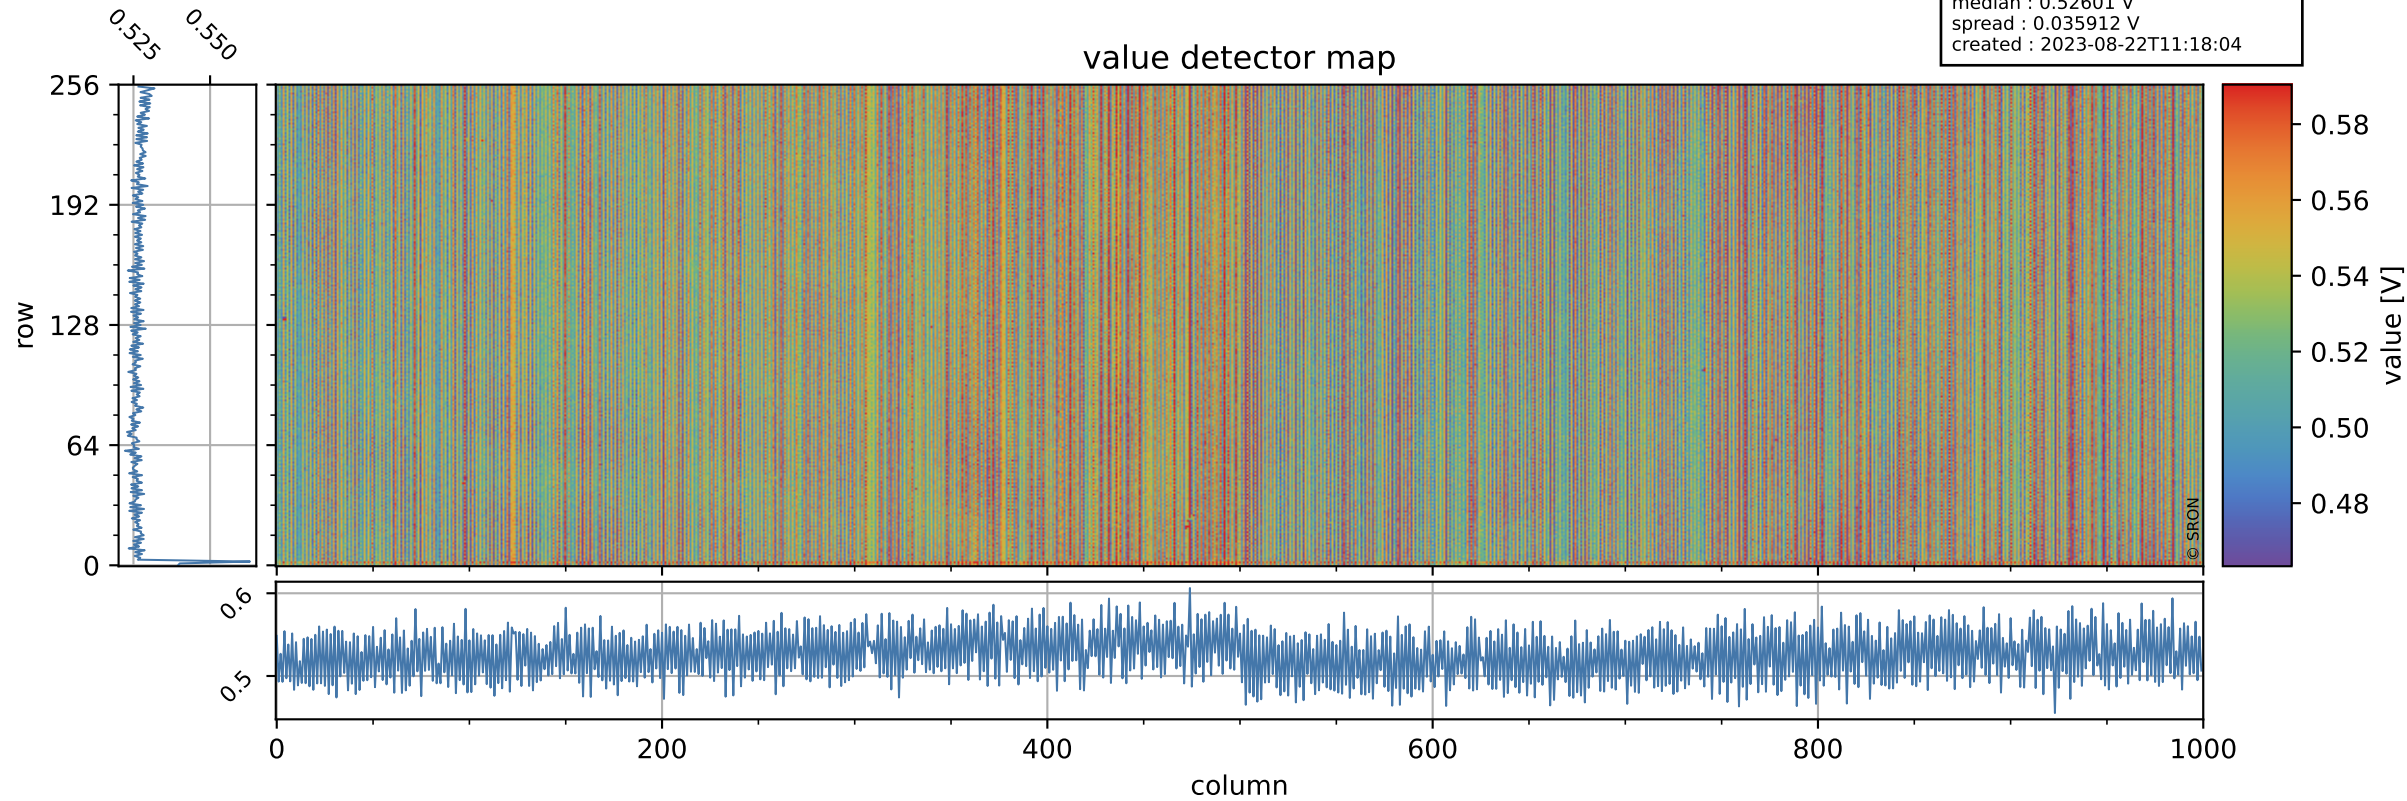

# Tropomi SWIR offset (beta nominal)

orbits : 20 in [27532, 27577]  
coverage : 2023-02-05 / 2023-02-08  
median : 0.52601 V  
spread : 0.035912 V  
created : 2023-08-22T11:18:04

## value detector map

# Tropomi SWIR offset (beta nominal)

orbits : 20 in [27532, 27577]  
coverage : 2023-02-05 / 2023-02-08  
median : 28.068  $\mu\text{V}$   
spread : 14.348  $\mu\text{V}$   
created : 2023-08-22T11:18:05

# Tropomi SWIR offset (beta nominal) ground-tracks of Sentinel-5P

orbits : 20 in [27532, 27577]  
coverage : 2023-02-05 / 2023-02-08  
created : 2023-08-22T11:18:05