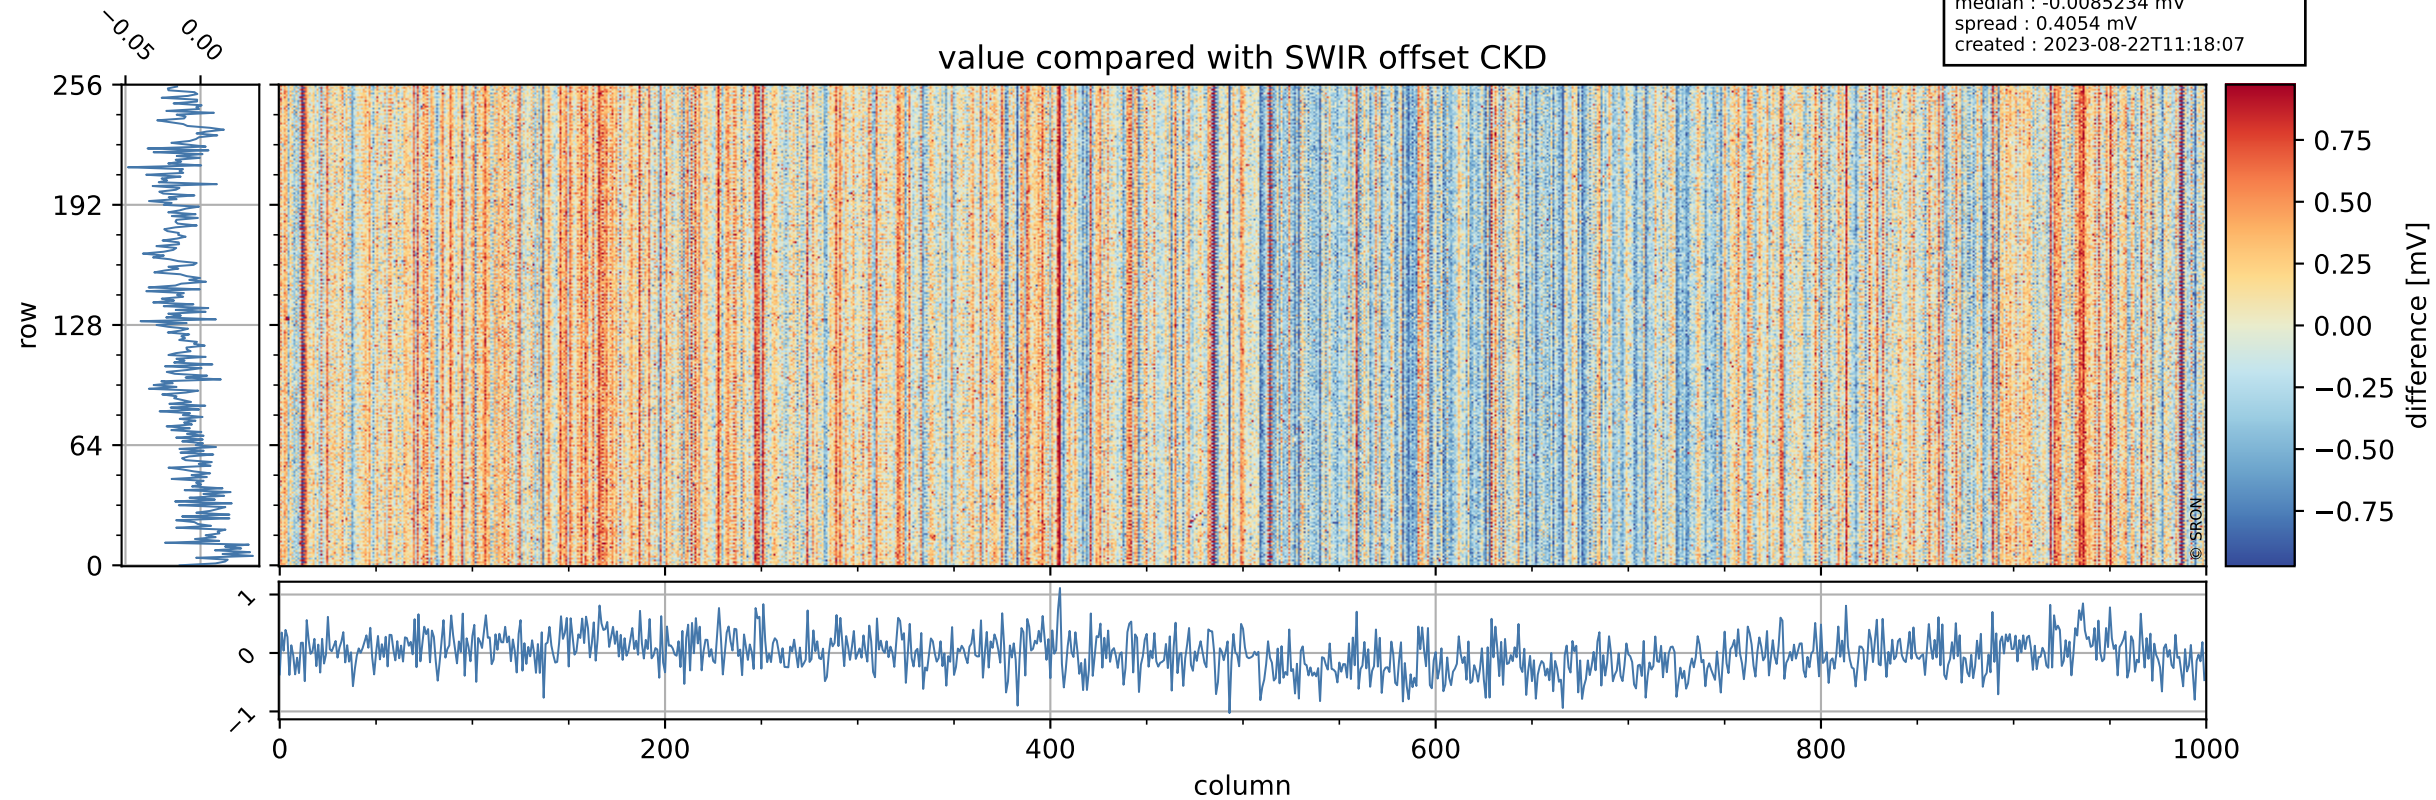

Tropomi SWIR offset (beta nominal)

orbits : 19 in [27577, 27622]
coverage : 2023-02-08 / 2023-02-11
median : 0.526 V
spread : 0.035911 V
created : 2023-08-22T11:18:06

value detector map

Tropomi SWIR offset (beta nominal)

orbits : 19 in [27577, 27622]
coverage : 2023-02-08 / 2023-02-11
median : 28.718 μV
spread : 14.525 μV
created : 2023-08-22T11:18:07

Tropomi SWIR offset (beta nominal)

orbits : 19 in [27577, 27622]
coverage : 2023-02-08 / 2023-02-11
median : -0.0085234 mV
spread : 0.4054 mV
created : 2023-08-22T11:18:07

value compared with SWIR offset CKD

Tropomi SWIR offset (beta nominal) ground-tracks of Sentinel-5P

orbits : 19 in [27577, 27622]
coverage : 2023-02-08 / 2023-02-11
created : 2023-08-22T11:18:07

Tropomi SWIR offset (beta nominal)

orbits : [1867, 27622]
coverage : 2018-02-20 / 2023-02-11
created : 2023-08-22T11:18:08

trend of detector median & temperatures