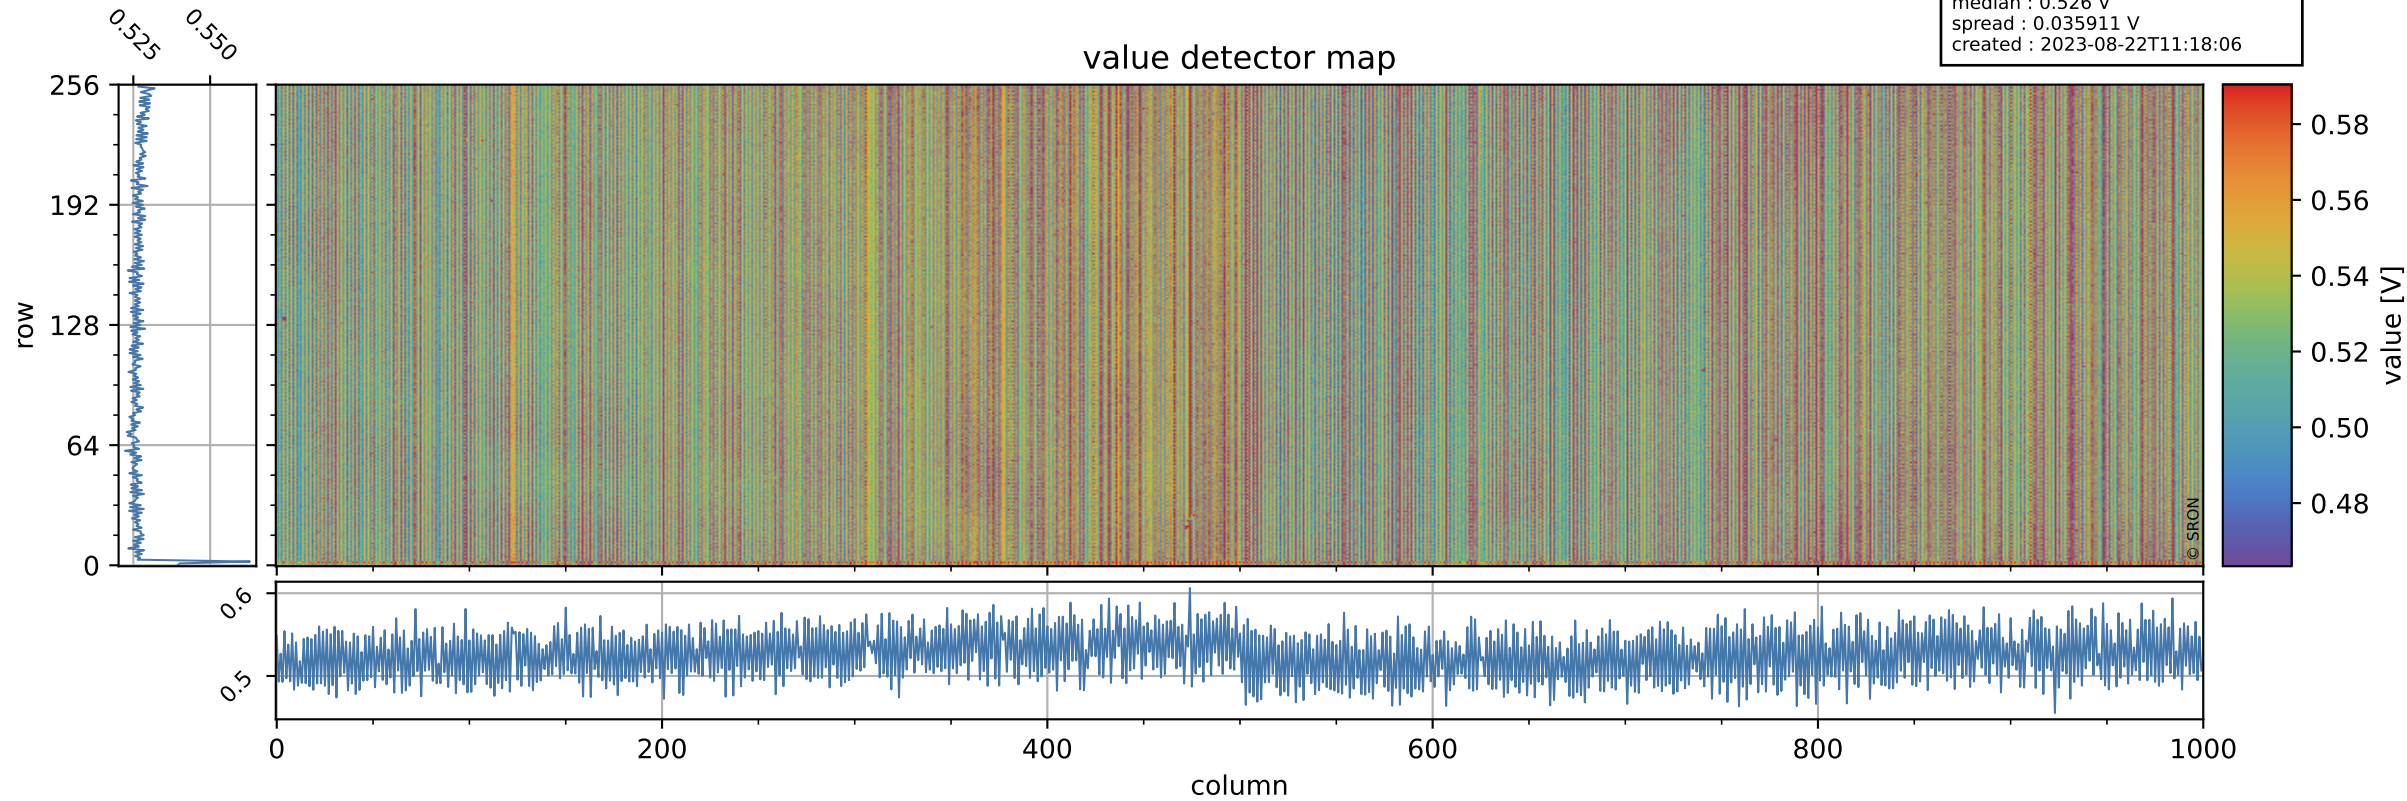

Tropomi SWIR offset (beta nominal)

orbits : 19 in [27577, 27622]
coverage : 2023-02-08 / 2023-02-11
median : 0.526 V
spread : 0.035911 V
created : 2023-08-22T11:18:06

value detector map

Tropomi SWIR offset (beta nominal)

orbits : 19 in [27577, 27622]
coverage : 2023-02-08 / 2023-02-11
median : 28.718 μV
spread : 14.525 μV
created : 2023-08-22T11:18:07

Tropomi SWIR offset (beta nominal)

orbits : 19 in [27577, 27622]
coverage : 2023-02-08 / 2023-02-11
median : -0.0085234 mV
spread : 0.4054 mV
created : 2023-08-22T11:18:07

value compared with SWIR offset CKD

Tropomi SWIR offset (beta nominal) ground-tracks of Sentinel-5P

orbits : 19 in [27577, 27622]
coverage : 2023-02-08 / 2023-02-11
created : 2023-08-22T11:18:07

Tropomi SWIR offset (beta nominal)

orbits : [1867, 27622]
coverage : 2018-02-20 / 2023-02-11
created : 2023-08-22T11:18:08

trend of detector median & temperatures