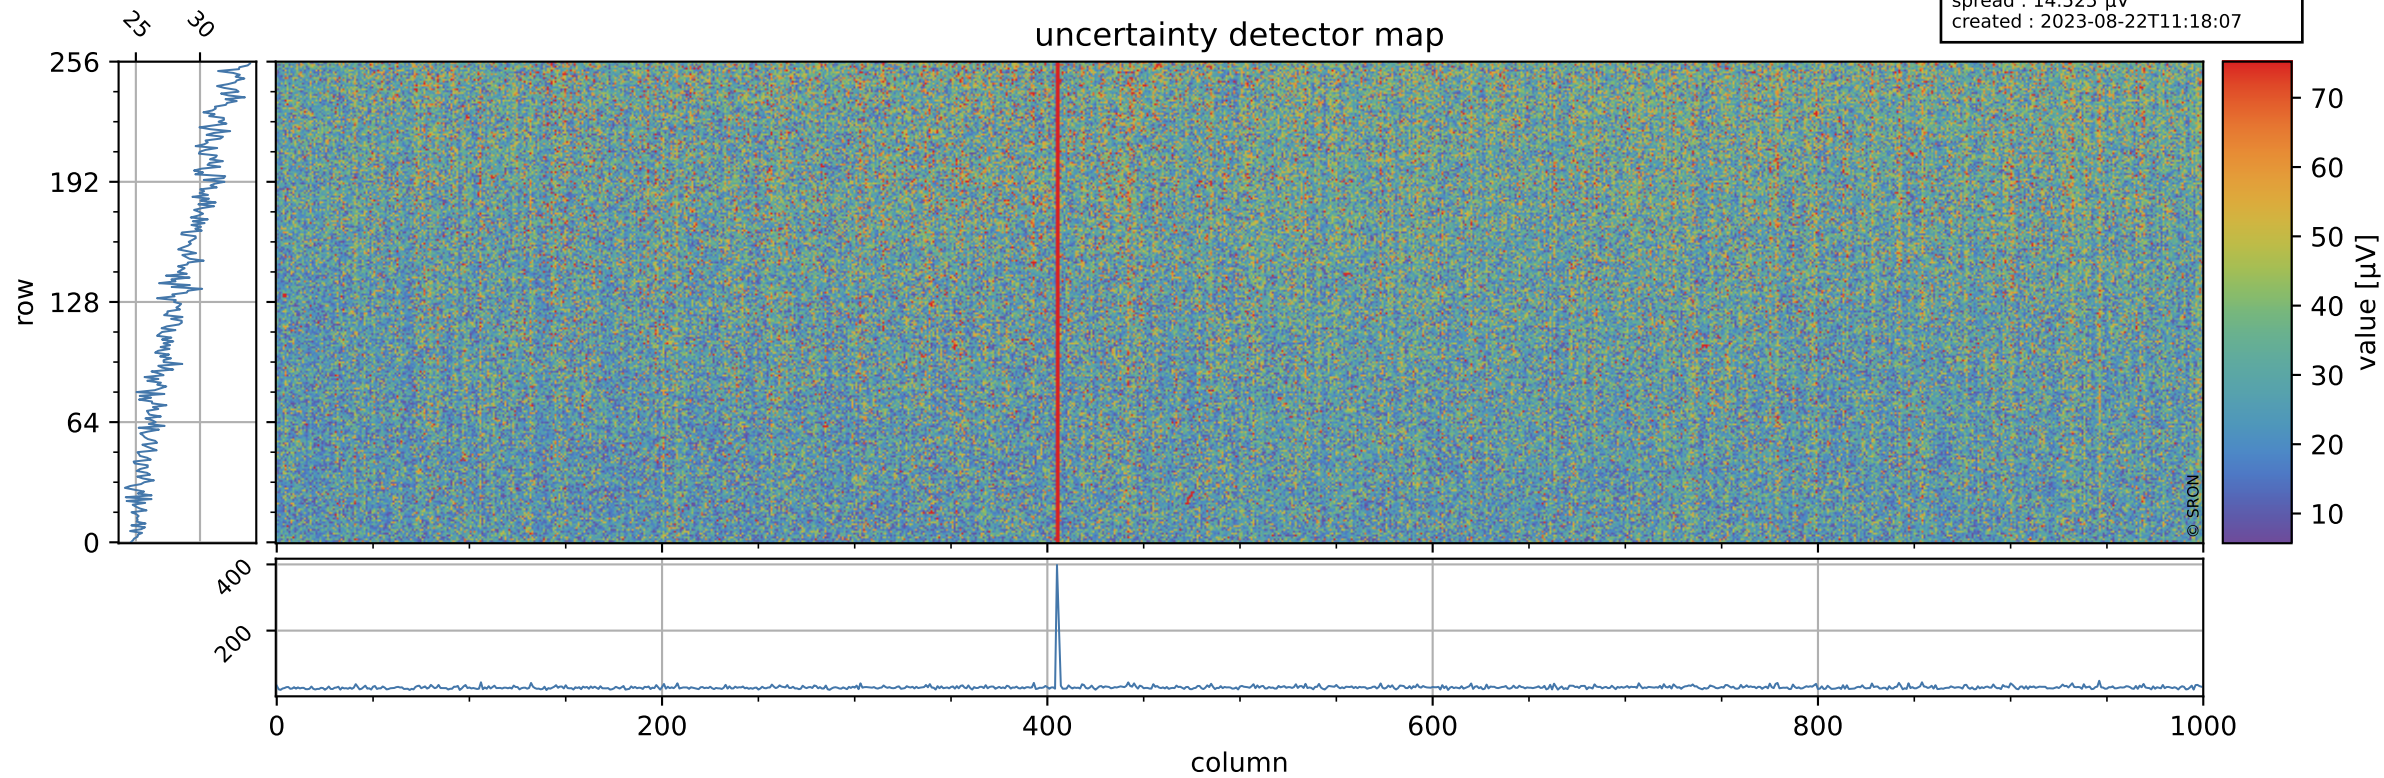

Tropomi SWIR offset (beta nominal)

orbits : 19 in [27577, 27622]
coverage : 2023-02-08 / 2023-02-11
median : 0.526 V
spread : 0.035911 V
created : 2023-08-22T11:18:06

value detector map

Tropomi SWIR offset (beta nominal)

orbits : 19 in [27577, 27622]
coverage : 2023-02-08 / 2023-02-11
median : 28.718 μV
spread : 14.525 μV
created : 2023-08-22T11:18:07

Tropomi SWIR offset (beta nominal)

orbits : 19 in [27577, 27622]
coverage : 2023-02-08 / 2023-02-11
median : -0.0085234 mV
spread : 0.4054 mV
created : 2023-08-22T11:18:07

value compared with SWIR offset CKD

Tropomi SWIR offset (beta nominal) ground-tracks of Sentinel-5P

orbits : 19 in [27577, 27622]
coverage : 2023-02-08 / 2023-02-11
created : 2023-08-22T11:18:07

Tropomi SWIR offset (beta nominal)

orbits : [1867, 27622]
coverage : 2018-02-20 / 2023-02-11
created : 2023-08-22T11:18:08

trend of detector median & temperatures