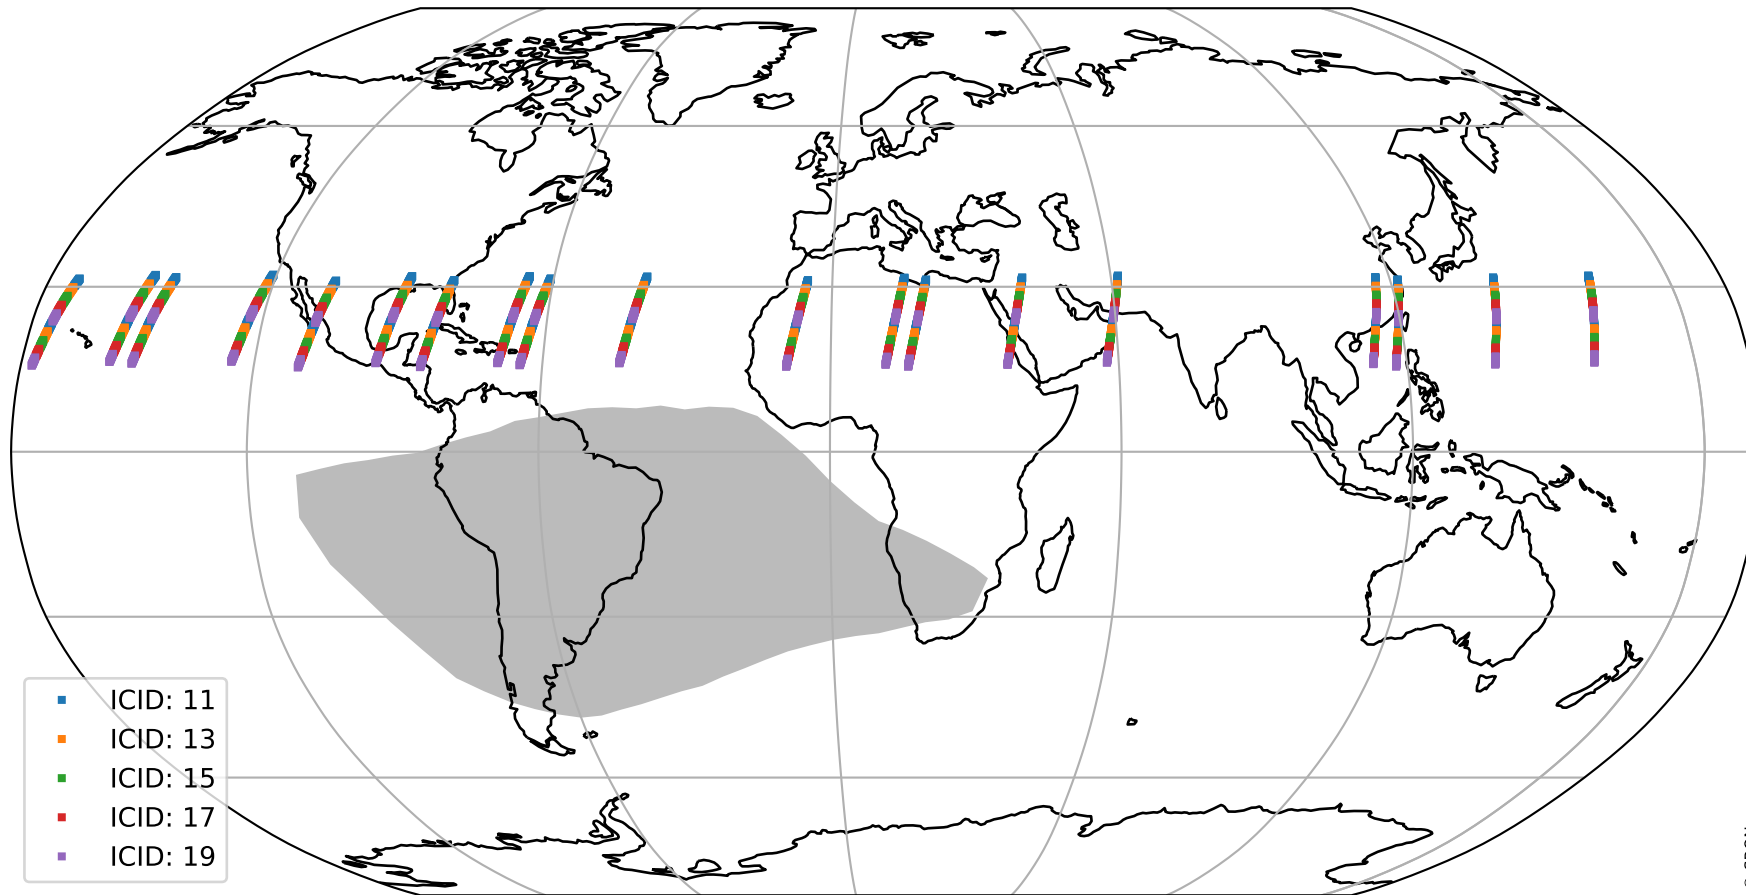

Tropomi SWIR offset (beta nominal)

orbits : 19 in [27577, 27622]
coverage : 2023-02-08 / 2023-02-11
median : 0.526 V
spread : 0.035911 V
created : 2023-08-22T11:18:06

value detector map

Tropomi SWIR offset (beta nominal)

orbits : 19 in [27577, 27622]
coverage : 2023-02-08 / 2023-02-11
median : 28.718 μV
spread : 14.525 μV
created : 2023-08-22T11:18:07

Tropomi SWIR offset (beta nominal)

orbits : 19 in [27577, 27622]
coverage : 2023-02-08 / 2023-02-11
median : -0.0085234 mV
spread : 0.4054 mV
created : 2023-08-22T11:18:07

value compared with SWIR offset CKD

Tropomi SWIR offset (beta nominal) ground-tracks of Sentinel-5P

orbits : 19 in [27577, 27622]
coverage : 2023-02-08 / 2023-02-11
created : 2023-08-22T11:18:07

Tropomi SWIR offset (beta nominal)

orbits : [1867, 27622]
coverage : 2018-02-20 / 2023-02-11
created : 2023-08-22T11:18:08

trend of detector median & temperatures