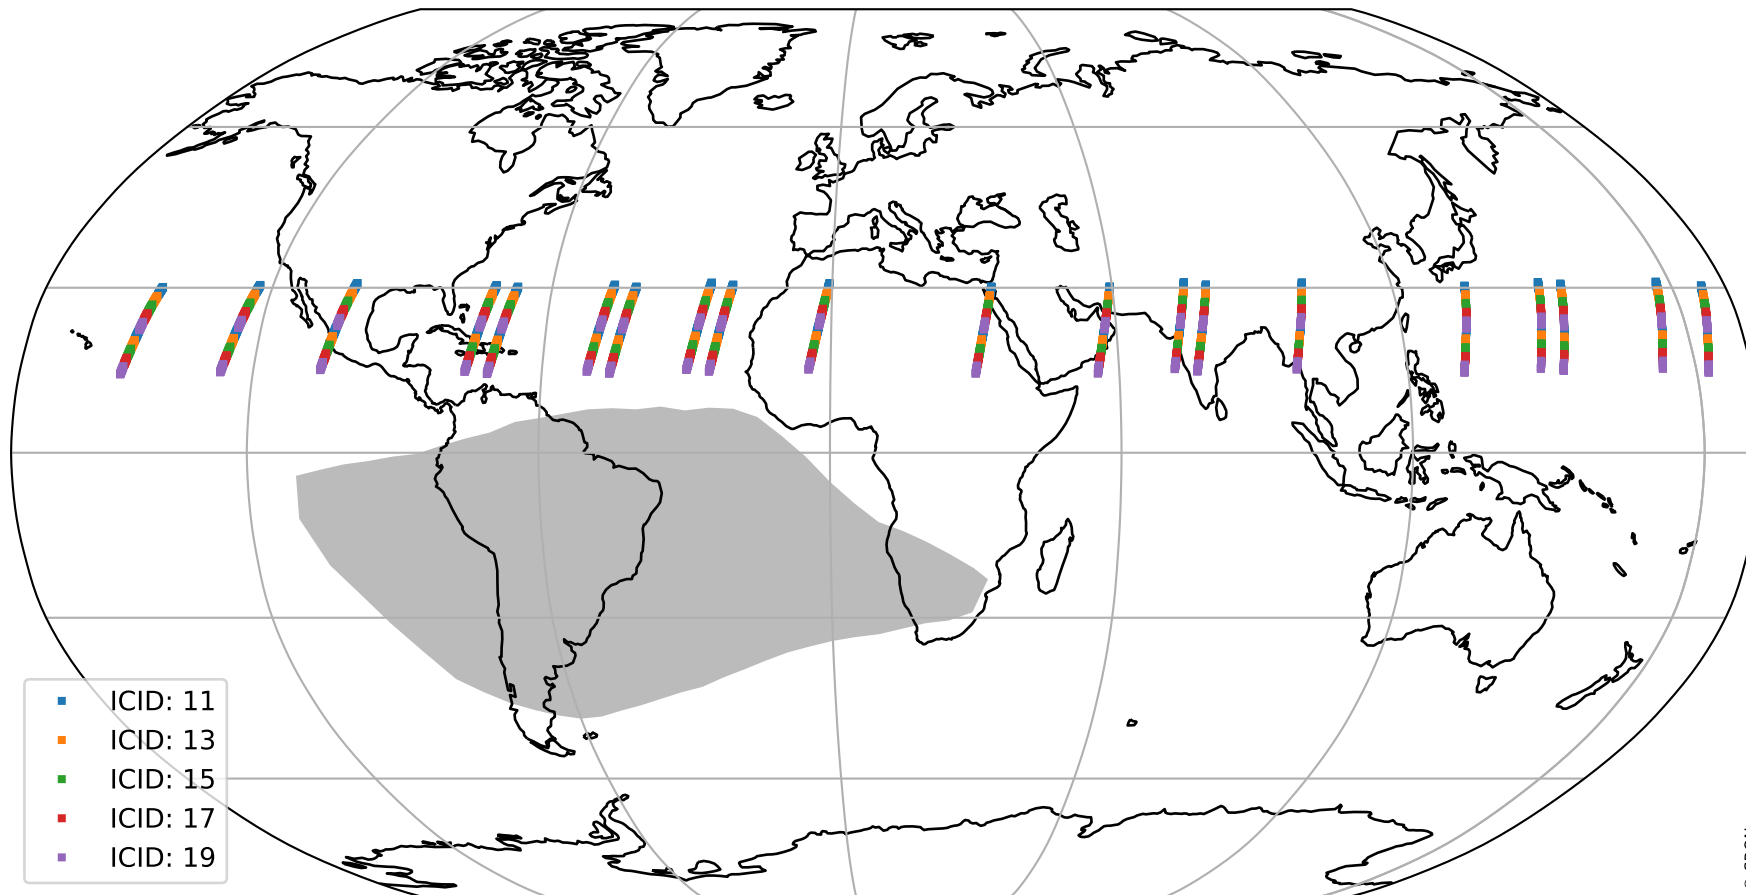

Tropomi SWIR offset (beta nominal)

orbits : 20 in [27622, 27667]
coverage : 2023-02-11 / 2023-02-14
median : 0.52599 V
spread : 0.035913 V
created : 2023-08-22T11:18:09

value detector map

Tropomi SWIR offset (beta nominal)

orbits : 20 in [27622, 27667]
coverage : 2023-02-11 / 2023-02-14
median : 28.685 μV
spread : 14.581 μV
created : 2023-08-22T11:18:09

Tropomi SWIR offset (beta nominal)

orbits : 20 in [27622, 27667]
coverage : 2023-02-11 / 2023-02-14
median : -0.017533 mV
spread : 0.41133 mV
created : 2023-08-22T11:18:09

value compared with SWIR offset CKD

Tropomi SWIR offset (beta nominal) ground-tracks of Sentinel-5P

orbits : 20 in [27622, 27667]
coverage : 2023-02-11 / 2023-02-14
created : 2023-08-22T11:18:09

Tropomi SWIR offset (beta nominal)

orbits : [1867, 27667]
coverage : 2018-02-20 / 2023-02-14
created : 2023-08-22T11:18:10

trend of detector median & temperatures