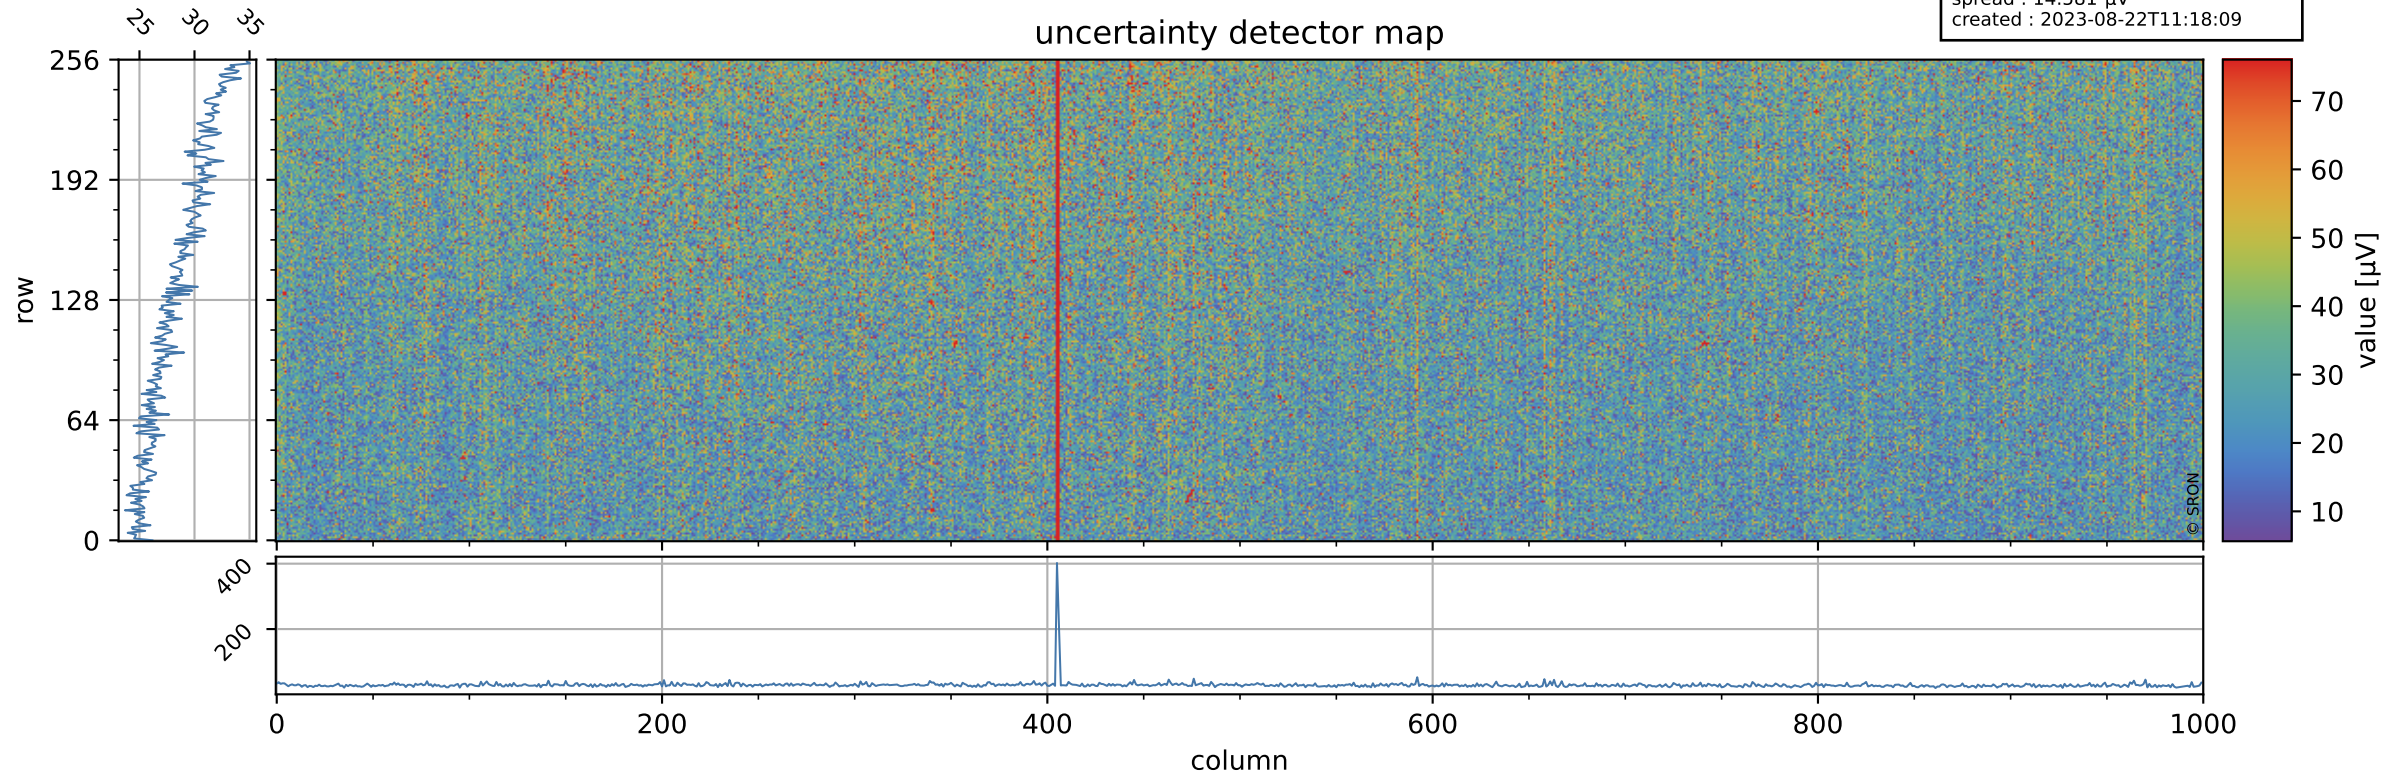

Tropomi SWIR offset (beta nominal)

orbits : 20 in [27622, 27667]
coverage : 2023-02-11 / 2023-02-14
median : 0.52599 V
spread : 0.035913 V
created : 2023-08-22T11:18:09

value detector map

Tropomi SWIR offset (beta nominal)

orbits : 20 in [27622, 27667]
coverage : 2023-02-11 / 2023-02-14
median : 28.685 μV
spread : 14.581 μV
created : 2023-08-22T11:18:09

Tropomi SWIR offset (beta nominal)

orbits : 20 in [27622, 27667]
coverage : 2023-02-11 / 2023-02-14
median : -0.017533 mV
spread : 0.41133 mV
created : 2023-08-22T11:18:09

value compared with SWIR offset CKD

Tropomi SWIR offset (beta nominal) ground-tracks of Sentinel-5P

orbits : 20 in [27622, 27667]
coverage : 2023-02-11 / 2023-02-14
created : 2023-08-22T11:18:09

Tropomi SWIR offset (beta nominal)

orbits : [1867, 27667]
coverage : 2018-02-20 / 2023-02-14
created : 2023-08-22T11:18:10

trend of detector median & temperatures