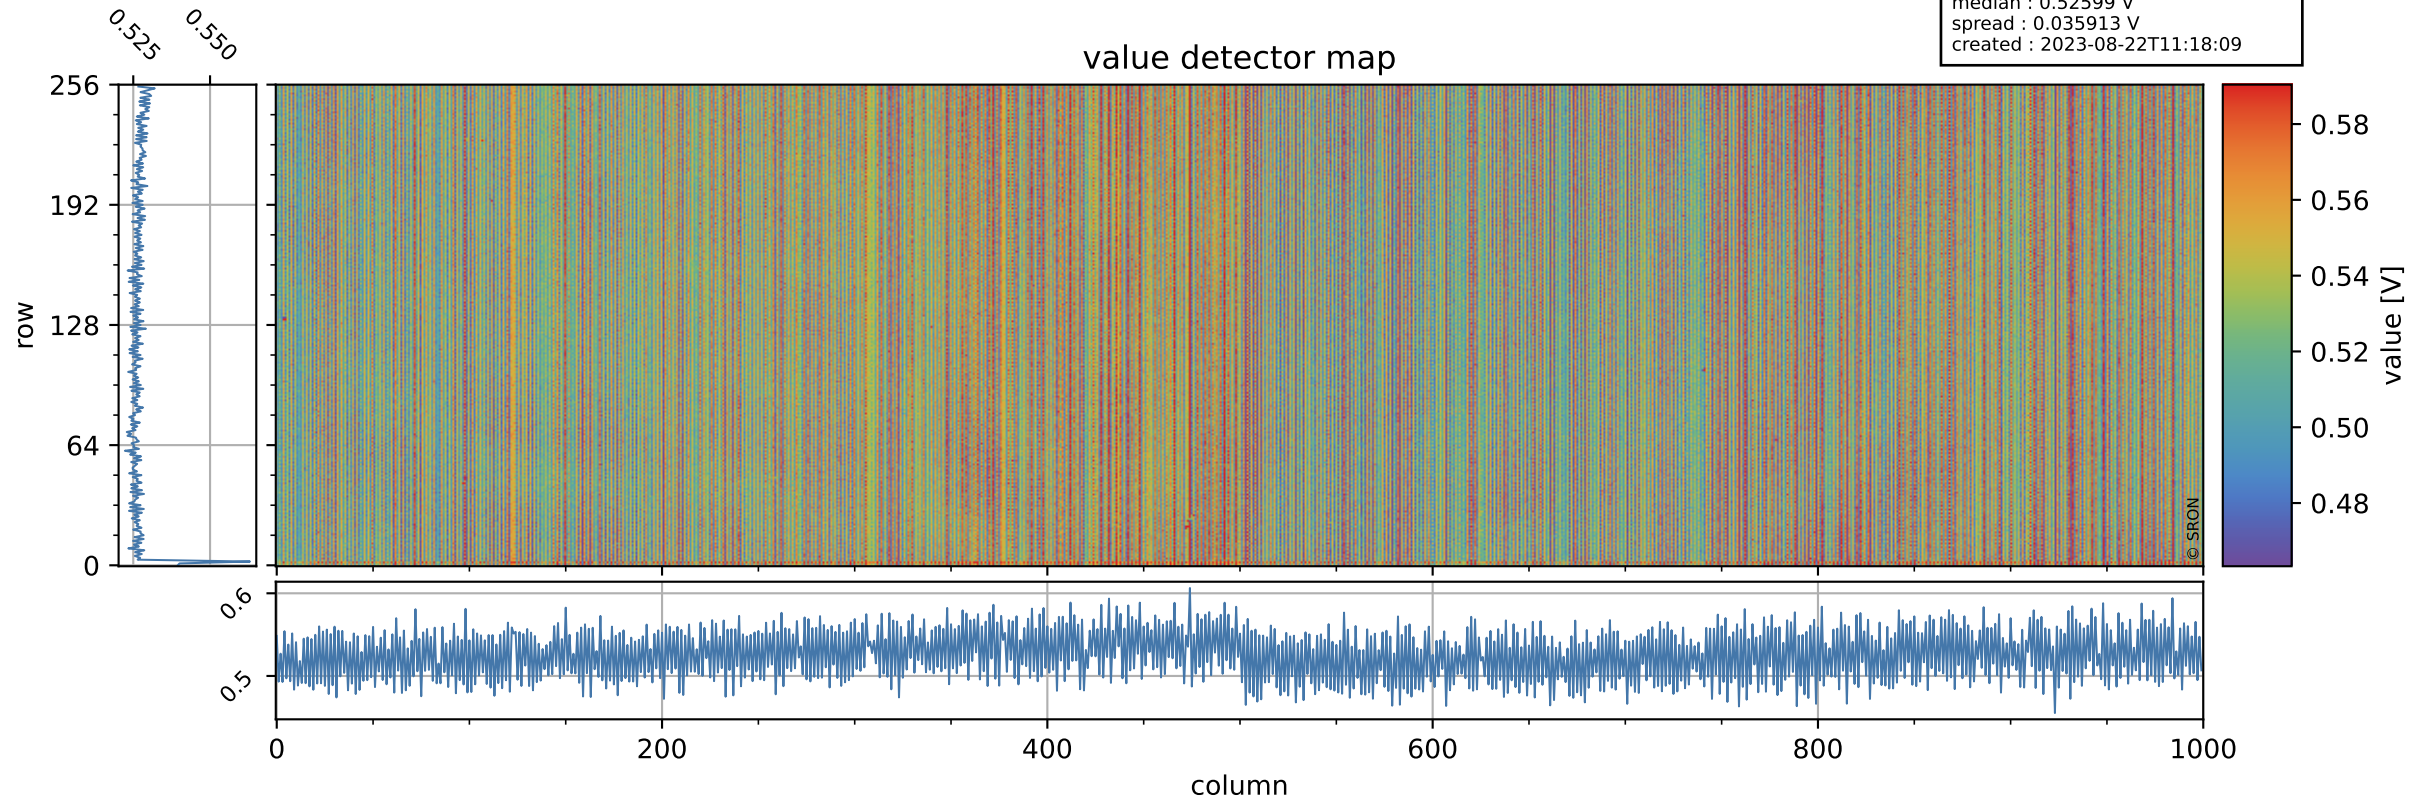

Tropomi SWIR offset (beta nominal)

orbits : 20 in [27622, 27667]
coverage : 2023-02-11 / 2023-02-14
median : 0.52599 V
spread : 0.035913 V
created : 2023-08-22T11:18:09

value detector map

Tropomi SWIR offset (beta nominal)

orbits : 20 in [27622, 27667]
coverage : 2023-02-11 / 2023-02-14
median : 28.685 μV
spread : 14.581 μV
created : 2023-08-22T11:18:09

Tropomi SWIR offset (beta nominal)

orbits : 20 in [27622, 27667]
coverage : 2023-02-11 / 2023-02-14
median : -0.017533 mV
spread : 0.41133 mV
created : 2023-08-22T11:18:09

value compared with SWIR offset CKD

Tropomi SWIR offset (beta nominal) ground-tracks of Sentinel-5P

orbits : 20 in [27622, 27667]
coverage : 2023-02-11 / 2023-02-14
created : 2023-08-22T11:18:09

Tropomi SWIR offset (beta nominal)

orbits : [1867, 27667]
coverage : 2018-02-20 / 2023-02-14
created : 2023-08-22T11:18:10

trend of detector median & temperatures