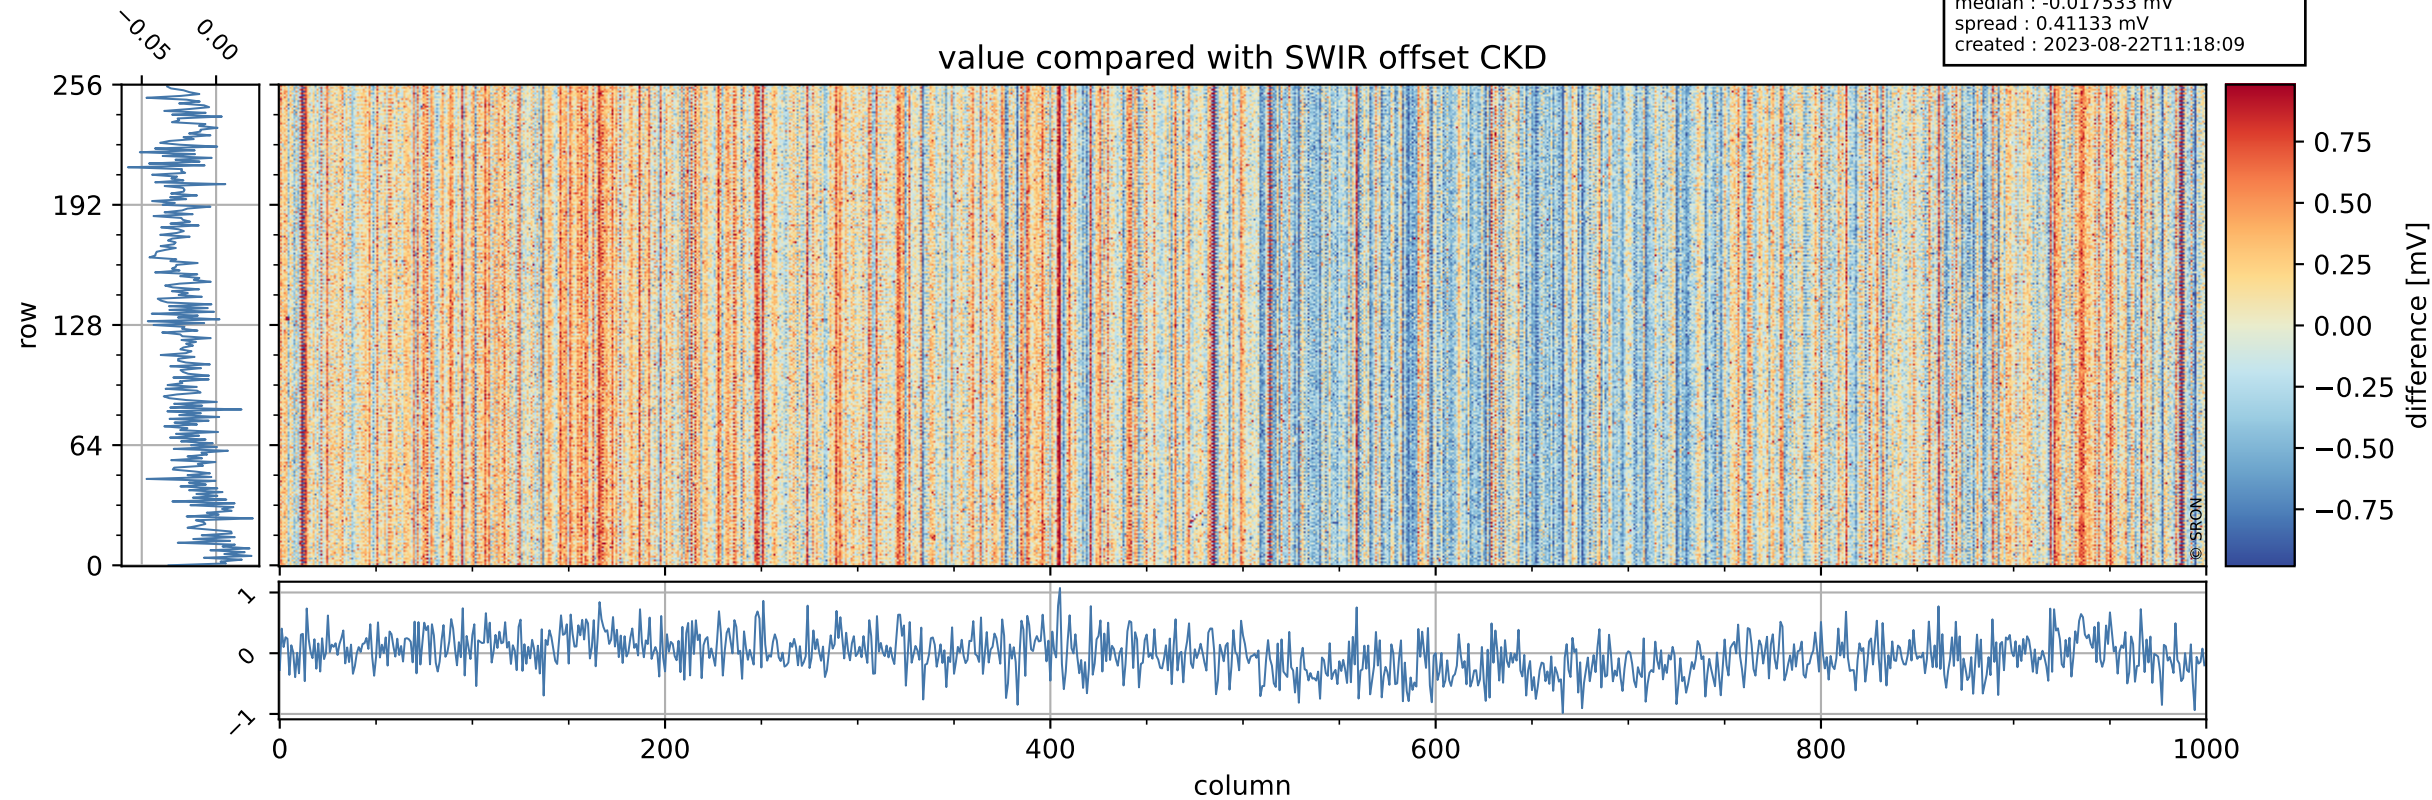

Tropomi SWIR offset (beta nominal)

orbits : 20 in [27622, 27667]
coverage : 2023-02-11 / 2023-02-14
median : 0.52599 V
spread : 0.035913 V
created : 2023-08-22T11:18:09

value detector map

Tropomi SWIR offset (beta nominal)

orbits : 20 in [27622, 27667]
coverage : 2023-02-11 / 2023-02-14
median : 28.685 μV
spread : 14.581 μV
created : 2023-08-22T11:18:09

Tropomi SWIR offset (beta nominal)

orbits : 20 in [27622, 27667]
coverage : 2023-02-11 / 2023-02-14
median : -0.017533 mV
spread : 0.41133 mV
created : 2023-08-22T11:18:09

value compared with SWIR offset CKD

Tropomi SWIR offset (beta nominal) ground-tracks of Sentinel-5P

orbits : 20 in [27622, 27667]
coverage : 2023-02-11 / 2023-02-14
created : 2023-08-22T11:18:09

Tropomi SWIR offset (beta nominal)

orbits : [1867, 27667]
coverage : 2018-02-20 / 2023-02-14
created : 2023-08-22T11:18:10

trend of detector median & temperatures