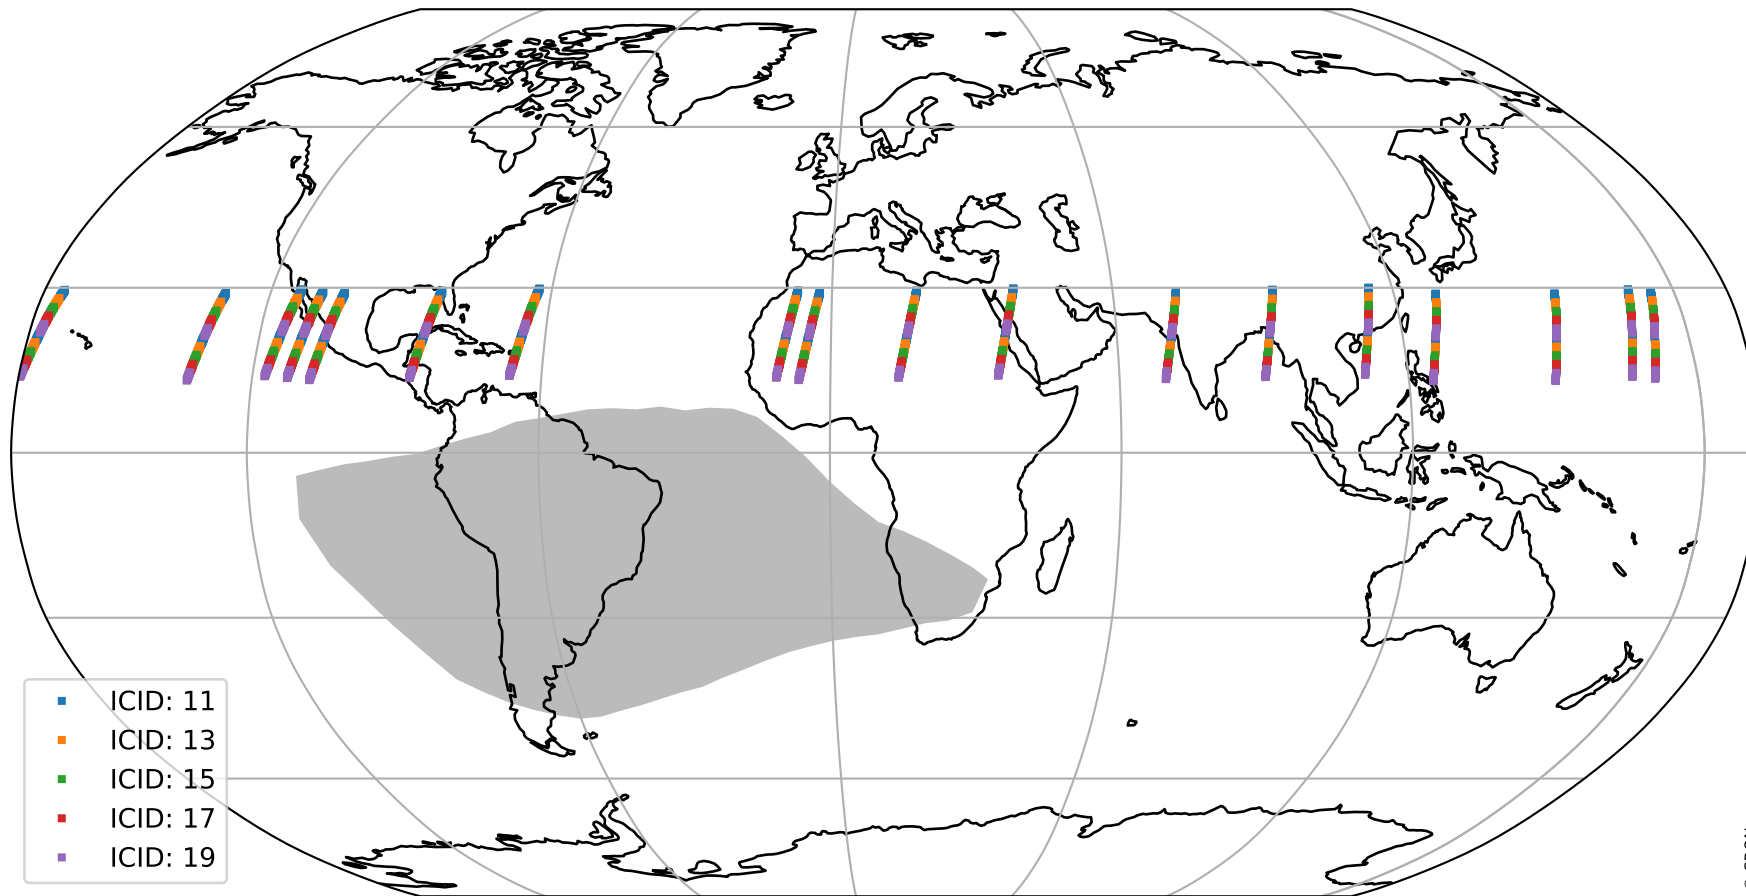

Tropomi SWIR offset (beta nominal)

orbits : 18 in [27667, 27712]
coverage : 2023-02-14 / 2023-02-17
median : 0.52601 V
spread : 0.035908 V
created : 2023-08-22T11:18:11

value detector map

Tropomi SWIR offset (beta nominal)

orbits : 18 in [27667, 27712]
coverage : 2023-02-14 / 2023-02-17
median : 28.093 μV
spread : 14.309 μV
created : 2023-08-22T11:18:11

Tropomi SWIR offset (beta nominal)

orbits : 18 in [27667, 27712]
coverage : 2023-02-14 / 2023-02-17
median : -0.0022317 mV
spread : 0.40787 mV
created : 2023-08-22T11:18:11

value compared with SWIR offset CKD

Tropomi SWIR offset (beta nominal) ground-tracks of Sentinel-5P

orbits : 18 in [27667, 27712]
coverage : 2023-02-14 / 2023-02-17
created : 2023-08-22T11:18:12

Tropomi SWIR offset (beta nominal)

orbits : [1867, 27712]
coverage : 2018-02-20 / 2023-02-17
created : 2023-08-22T11:18:12

trend of detector median & temperatures