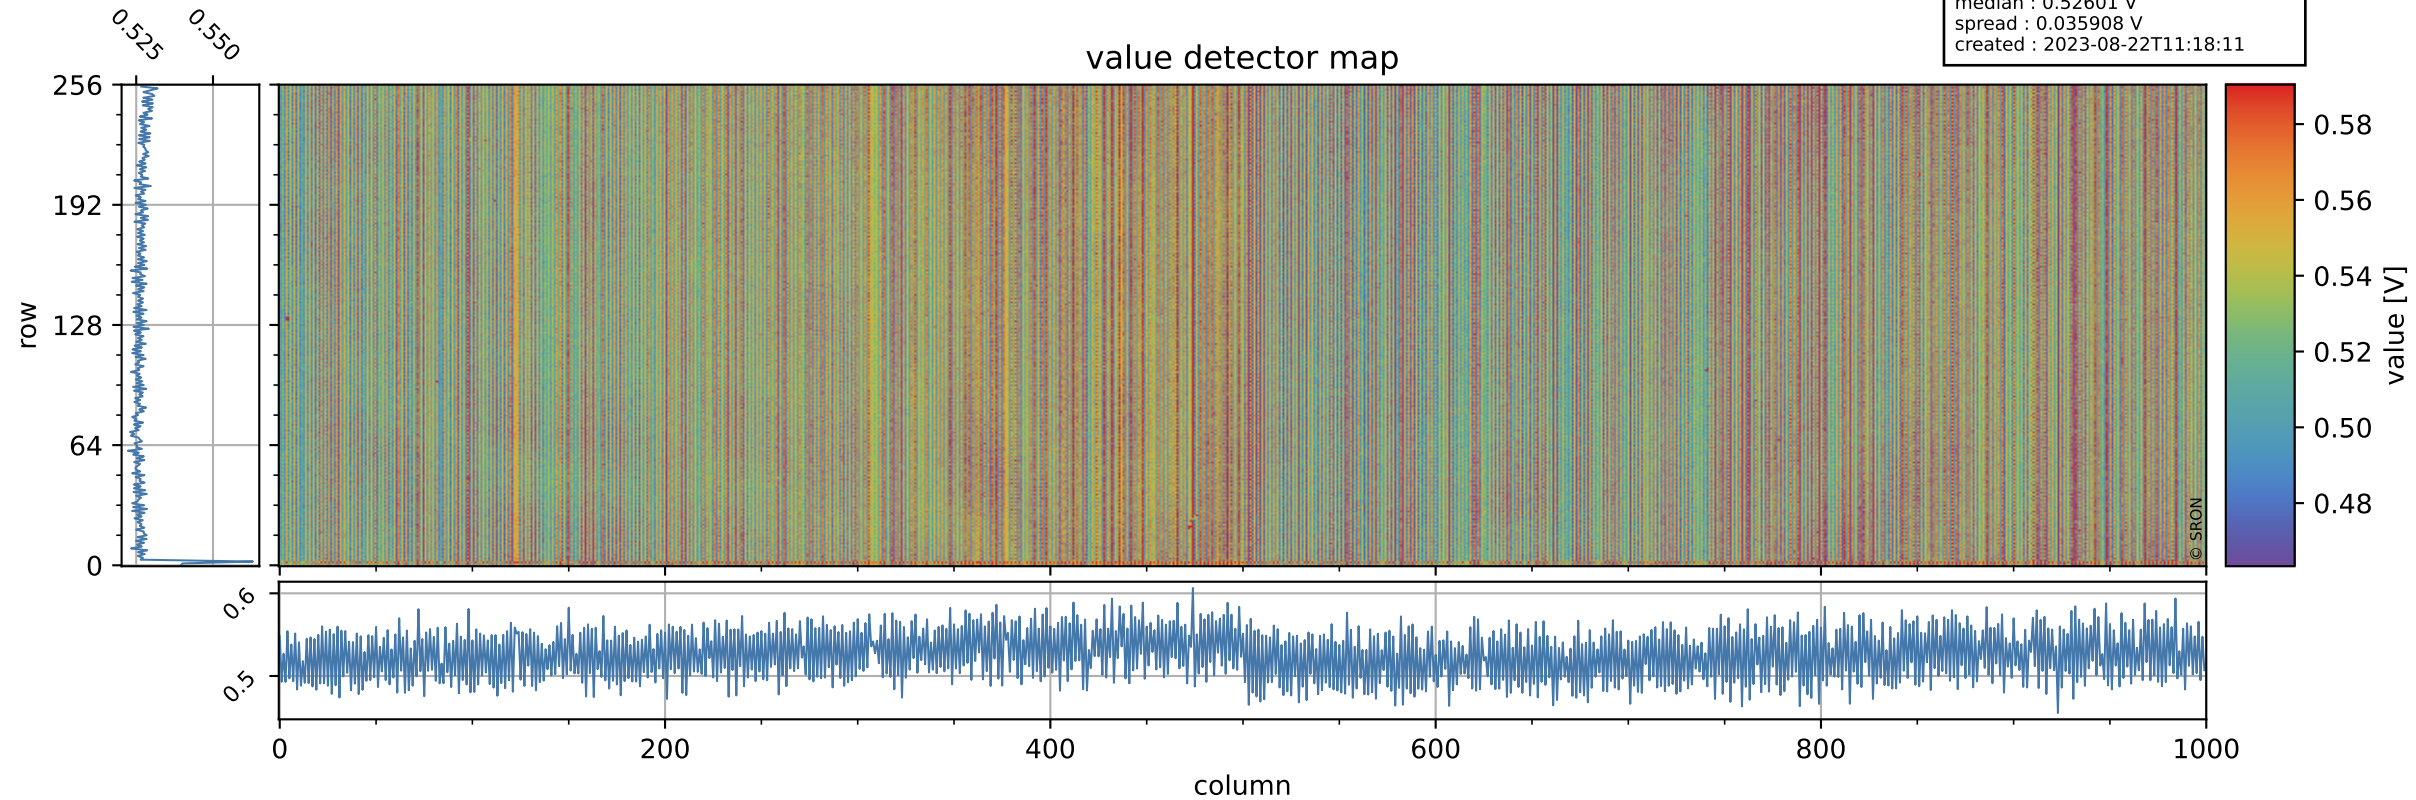

Tropomi SWIR offset (beta nominal)

orbits : 18 in [27667, 27712]
coverage : 2023-02-14 / 2023-02-17
median : 0.52601 V
spread : 0.035908 V
created : 2023-08-22T11:18:11

value detector map

Tropomi SWIR offset (beta nominal)

orbits : 18 in [27667, 27712]
coverage : 2023-02-14 / 2023-02-17
median : 28.093 μV
spread : 14.309 μV
created : 2023-08-22T11:18:11

Tropomi SWIR offset (beta nominal)

orbits : 18 in [27667, 27712]
coverage : 2023-02-14 / 2023-02-17
median : -0.0022317 mV
spread : 0.40787 mV
created : 2023-08-22T11:18:11

value compared with SWIR offset CKD

Tropomi SWIR offset (beta nominal) ground-tracks of Sentinel-5P

orbits : 18 in [27667, 27712]
coverage : 2023-02-14 / 2023-02-17
created : 2023-08-22T11:18:12

Tropomi SWIR offset (beta nominal)

orbits : [1867, 27712]
coverage : 2018-02-20 / 2023-02-17
created : 2023-08-22T11:18:12

trend of detector median & temperatures