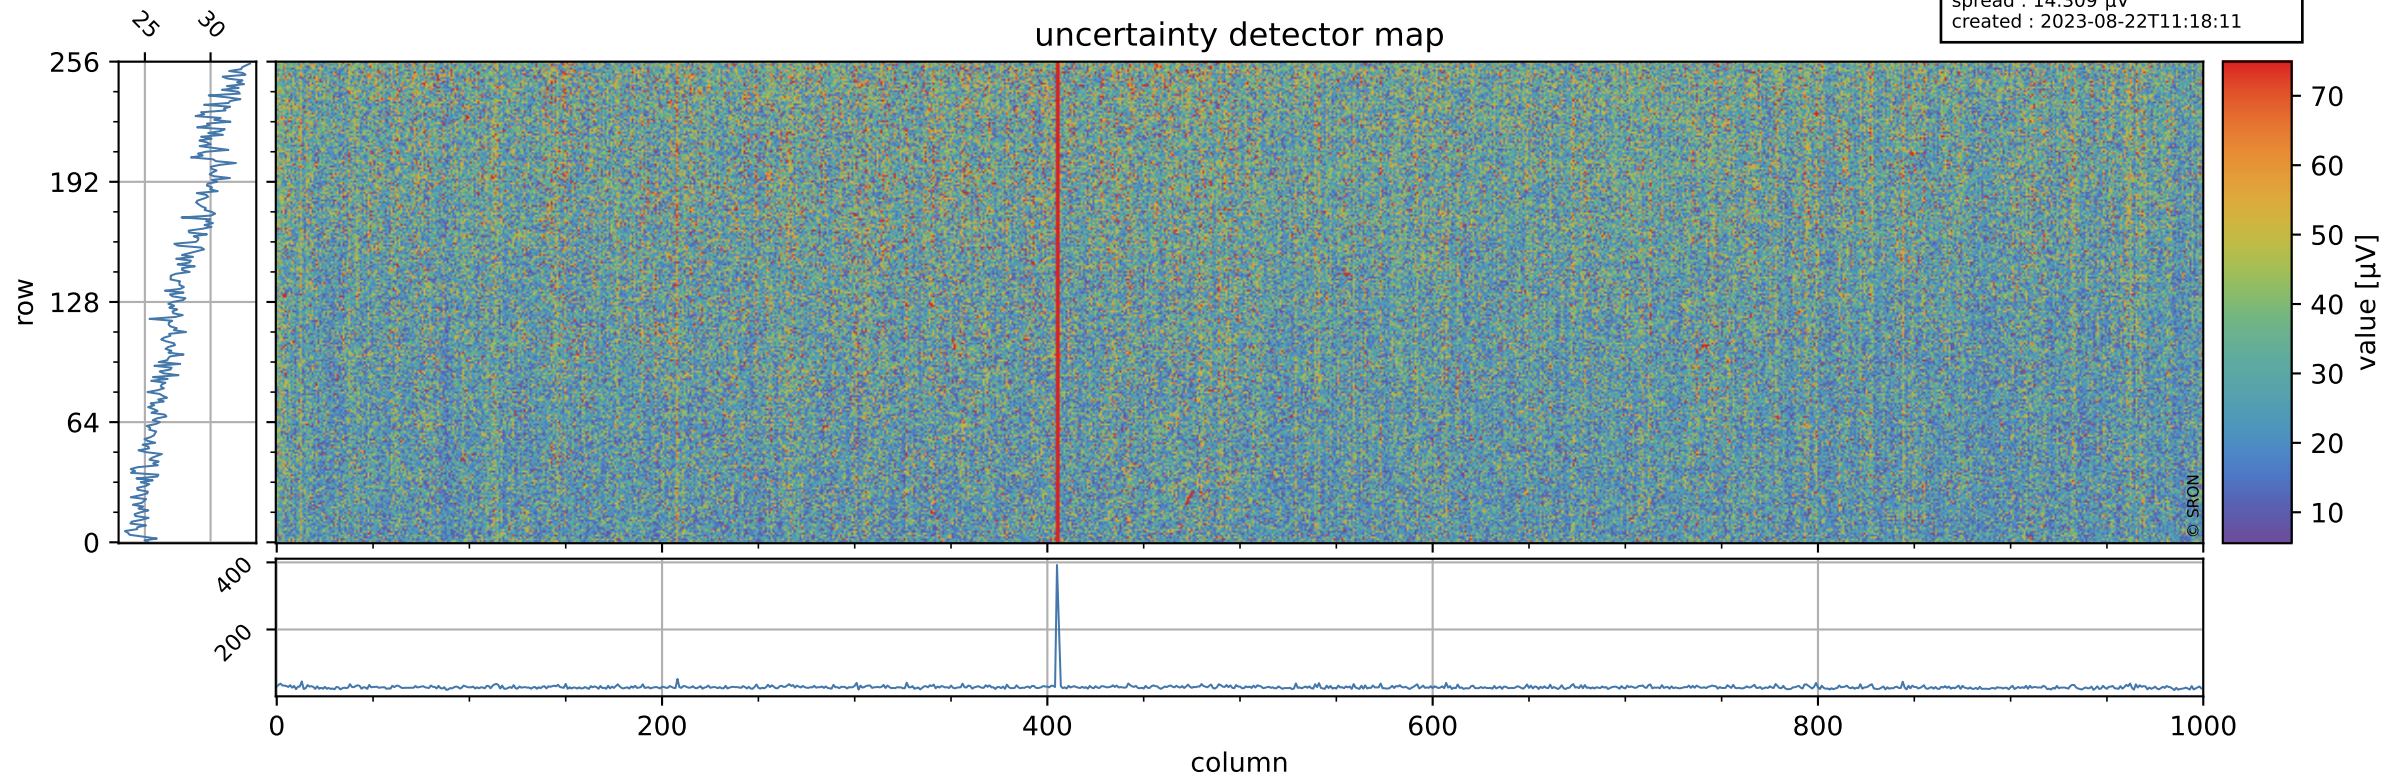

Tropomi SWIR offset (beta nominal)

orbits : 18 in [27667, 27712]
coverage : 2023-02-14 / 2023-02-17
median : 0.52601 V
spread : 0.035908 V
created : 2023-08-22T11:18:11

value detector map

Tropomi SWIR offset (beta nominal)

orbits : 18 in [27667, 27712]
coverage : 2023-02-14 / 2023-02-17
median : 28.093 μV
spread : 14.309 μV
created : 2023-08-22T11:18:11

Tropomi SWIR offset (beta nominal)

orbits : 18 in [27667, 27712]
coverage : 2023-02-14 / 2023-02-17
median : -0.0022317 mV
spread : 0.40787 mV
created : 2023-08-22T11:18:11

value compared with SWIR offset CKD

Tropomi SWIR offset (beta nominal) ground-tracks of Sentinel-5P

orbits : 18 in [27667, 27712]
coverage : 2023-02-14 / 2023-02-17
created : 2023-08-22T11:18:12

Tropomi SWIR offset (beta nominal)

orbits : [1867, 27712]
coverage : 2018-02-20 / 2023-02-17
created : 2023-08-22T11:18:12

trend of detector median & temperatures