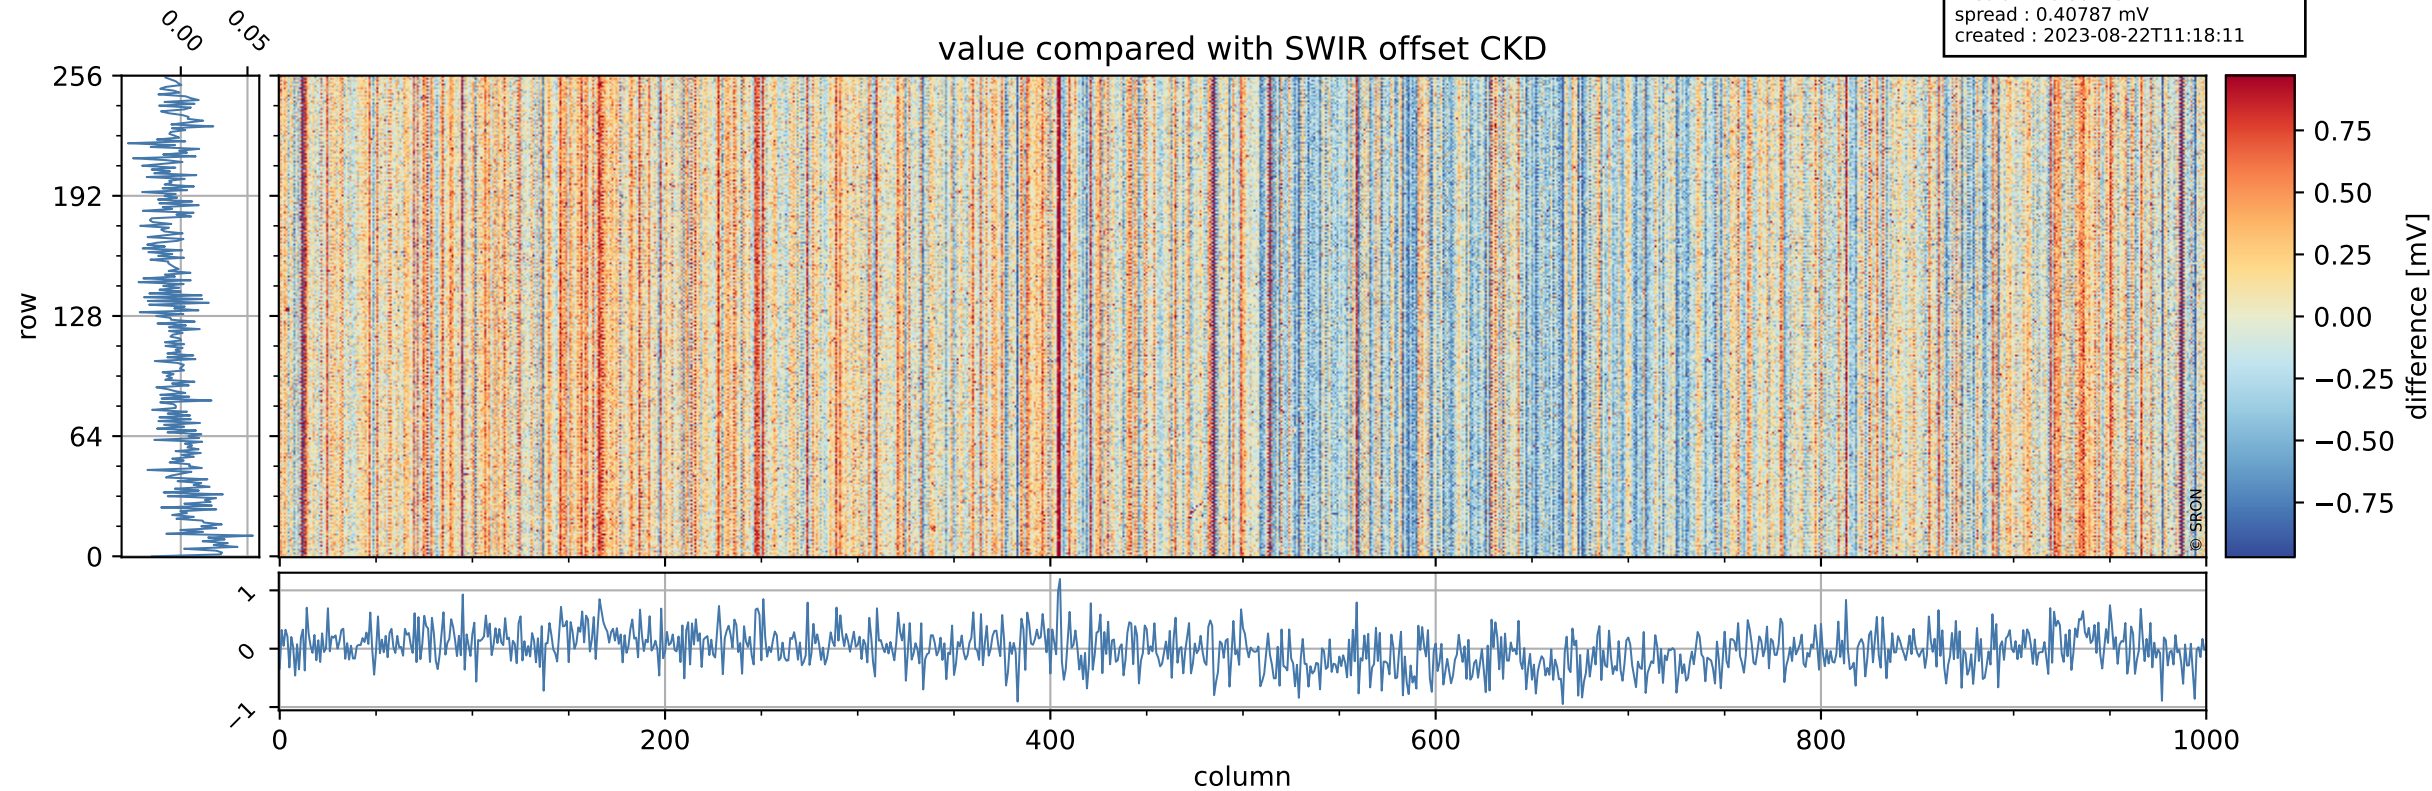

Tropomi SWIR offset (beta nominal)

orbits : 18 in [27667, 27712]
coverage : 2023-02-14 / 2023-02-17
median : 0.52601 V
spread : 0.035908 V
created : 2023-08-22T11:18:11

value detector map

Tropomi SWIR offset (beta nominal)

orbits : 18 in [27667, 27712]
coverage : 2023-02-14 / 2023-02-17
median : 28.093 μV
spread : 14.309 μV
created : 2023-08-22T11:18:11

Tropomi SWIR offset (beta nominal)

orbits : 18 in [27667, 27712]
coverage : 2023-02-14 / 2023-02-17
median : -0.0022317 mV
spread : 0.40787 mV
created : 2023-08-22T11:18:11

value compared with SWIR offset CKD

Tropomi SWIR offset (beta nominal) ground-tracks of Sentinel-5P

orbits : 18 in [27667, 27712]
coverage : 2023-02-14 / 2023-02-17
created : 2023-08-22T11:18:12

Tropomi SWIR offset (beta nominal)

orbits : [1867, 27712]
coverage : 2018-02-20 / 2023-02-17
created : 2023-08-22T11:18:12

trend of detector median & temperatures