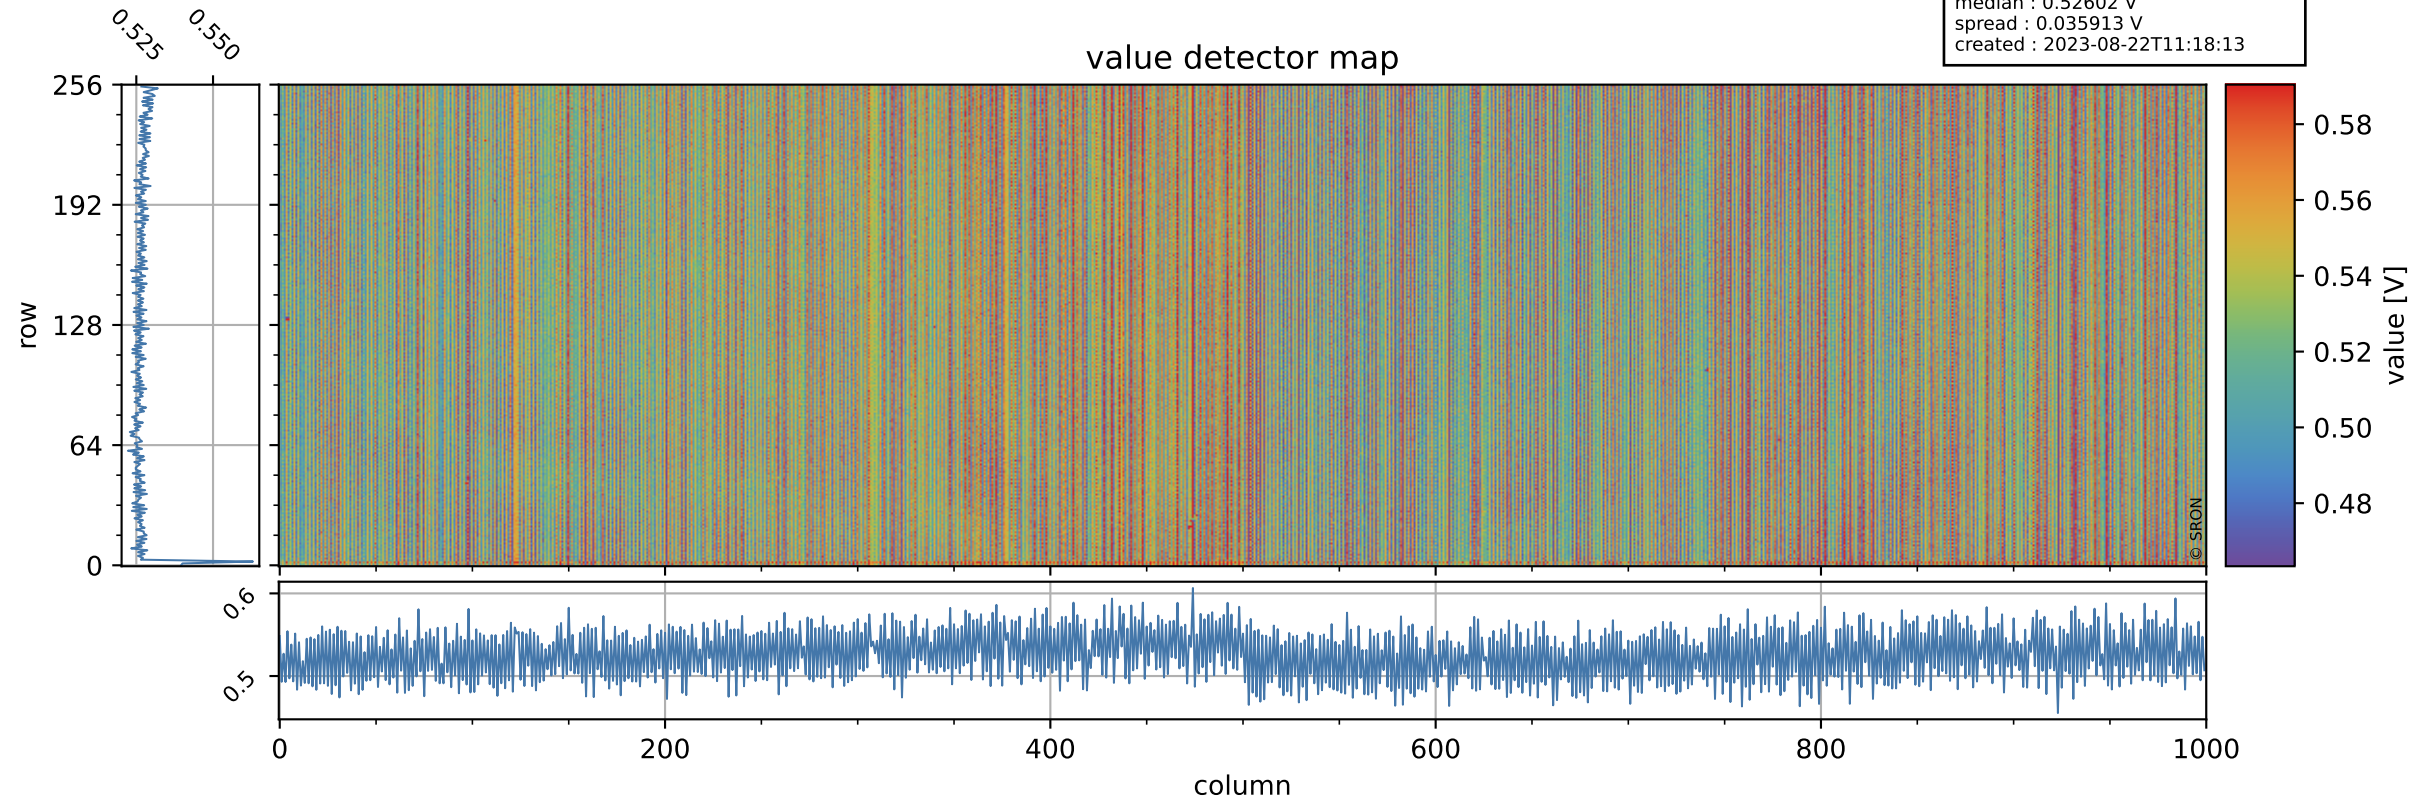

Tropomi SWIR offset (beta nominal)

orbits : 20 in [27712, 27757]
coverage : 2023-02-17 / 2023-02-20
median : 0.52602 V
spread : 0.035913 V
created : 2023-08-22T11:18:13

value detector map

Tropomi SWIR offset (beta nominal)

orbits : 20 in [27712, 27757]
coverage : 2023-02-17 / 2023-02-20
median : 28.344 μV
spread : 14.434 μV
created : 2023-08-22T11:18:13

Tropomi SWIR offset (beta nominal)

orbits : 20 in [27712, 27757]
coverage : 2023-02-17 / 2023-02-20
median : 0.013989 mV
spread : 0.41086 mV
created : 2023-08-22T11:18:14

value compared with SWIR offset CKD

Tropomi SWIR offset (beta nominal) ground-tracks of Sentinel-5P

orbits : 20 in [27712, 27757]
coverage : 2023-02-17 / 2023-02-20
created : 2023-08-22T11:18:14

Tropomi SWIR offset (beta nominal)

orbits : [1867, 27757]
coverage : 2018-02-20 / 2023-02-20
created : 2023-08-22T11:18:14

trend of detector median & temperatures