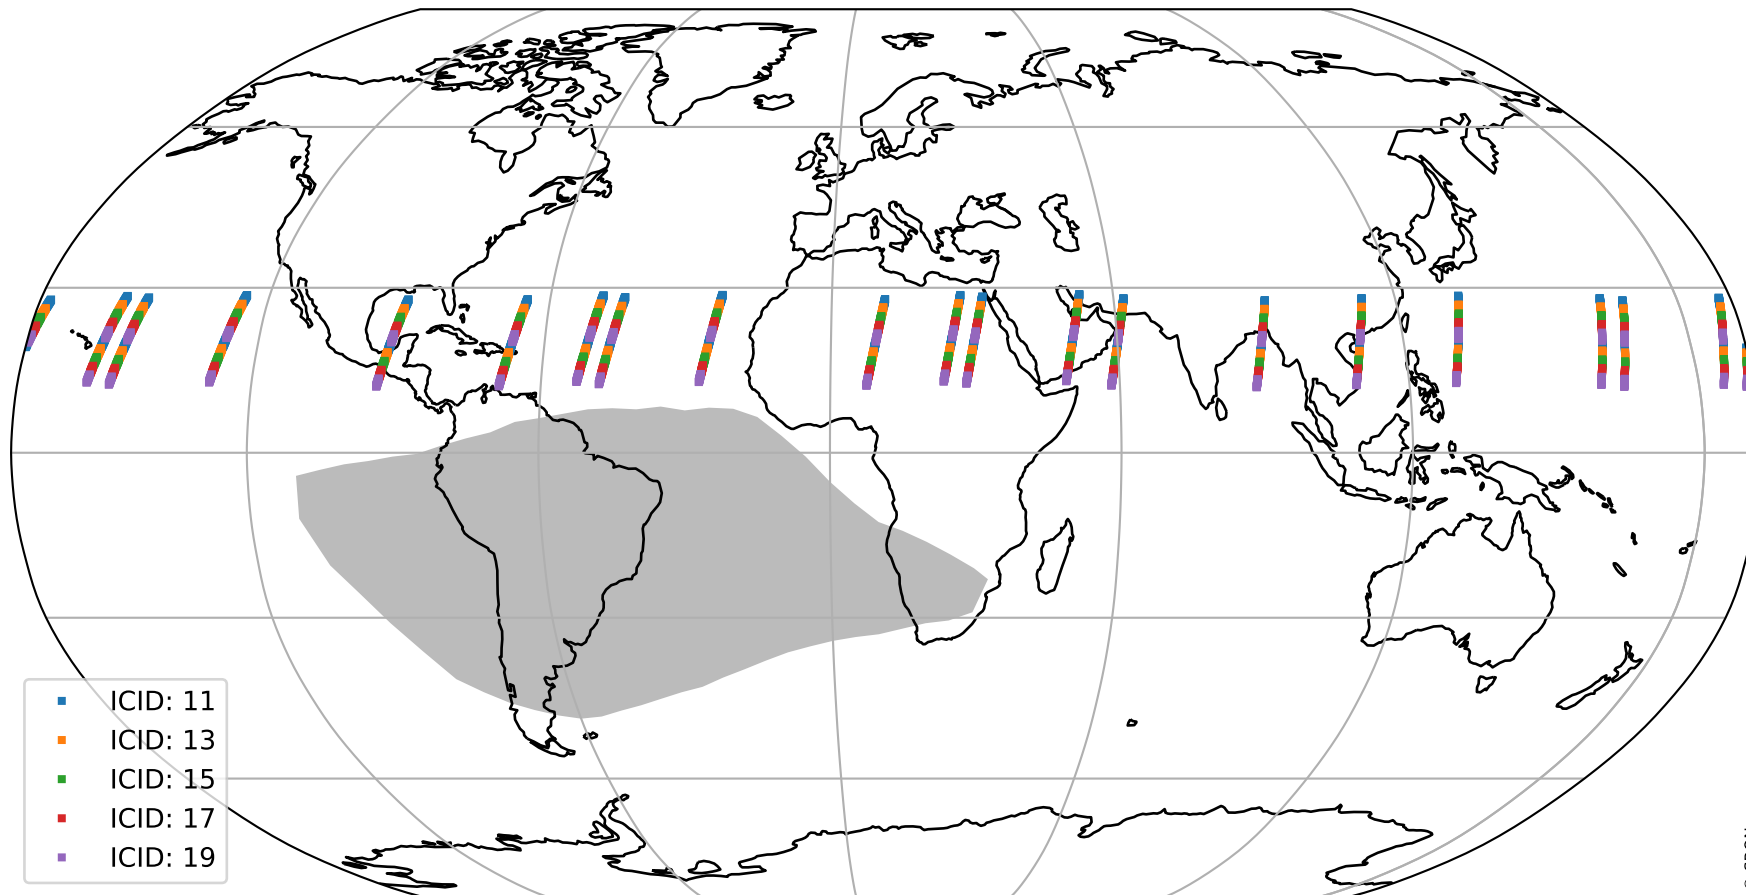

Tropomi SWIR offset (beta nominal)

orbits : 20 in [27712, 27757]
coverage : 2023-02-17 / 2023-02-20
median : 0.52602 V
spread : 0.035913 V
created : 2023-08-22T11:18:13

value detector map

Tropomi SWIR offset (beta nominal)

orbits : 20 in [27712, 27757]
coverage : 2023-02-17 / 2023-02-20
median : 28.344 μV
spread : 14.434 μV
created : 2023-08-22T11:18:13

Tropomi SWIR offset (beta nominal)

orbits : 20 in [27712, 27757]
coverage : 2023-02-17 / 2023-02-20
median : 0.013989 mV
spread : 0.41086 mV
created : 2023-08-22T11:18:14

value compared with SWIR offset CKD

Tropomi SWIR offset (beta nominal) ground-tracks of Sentinel-5P

orbits : 20 in [27712, 27757]
coverage : 2023-02-17 / 2023-02-20
created : 2023-08-22T11:18:14

Tropomi SWIR offset (beta nominal)

orbits : [1867, 27757]
coverage : 2018-02-20 / 2023-02-20
created : 2023-08-22T11:18:14

trend of detector median & temperatures