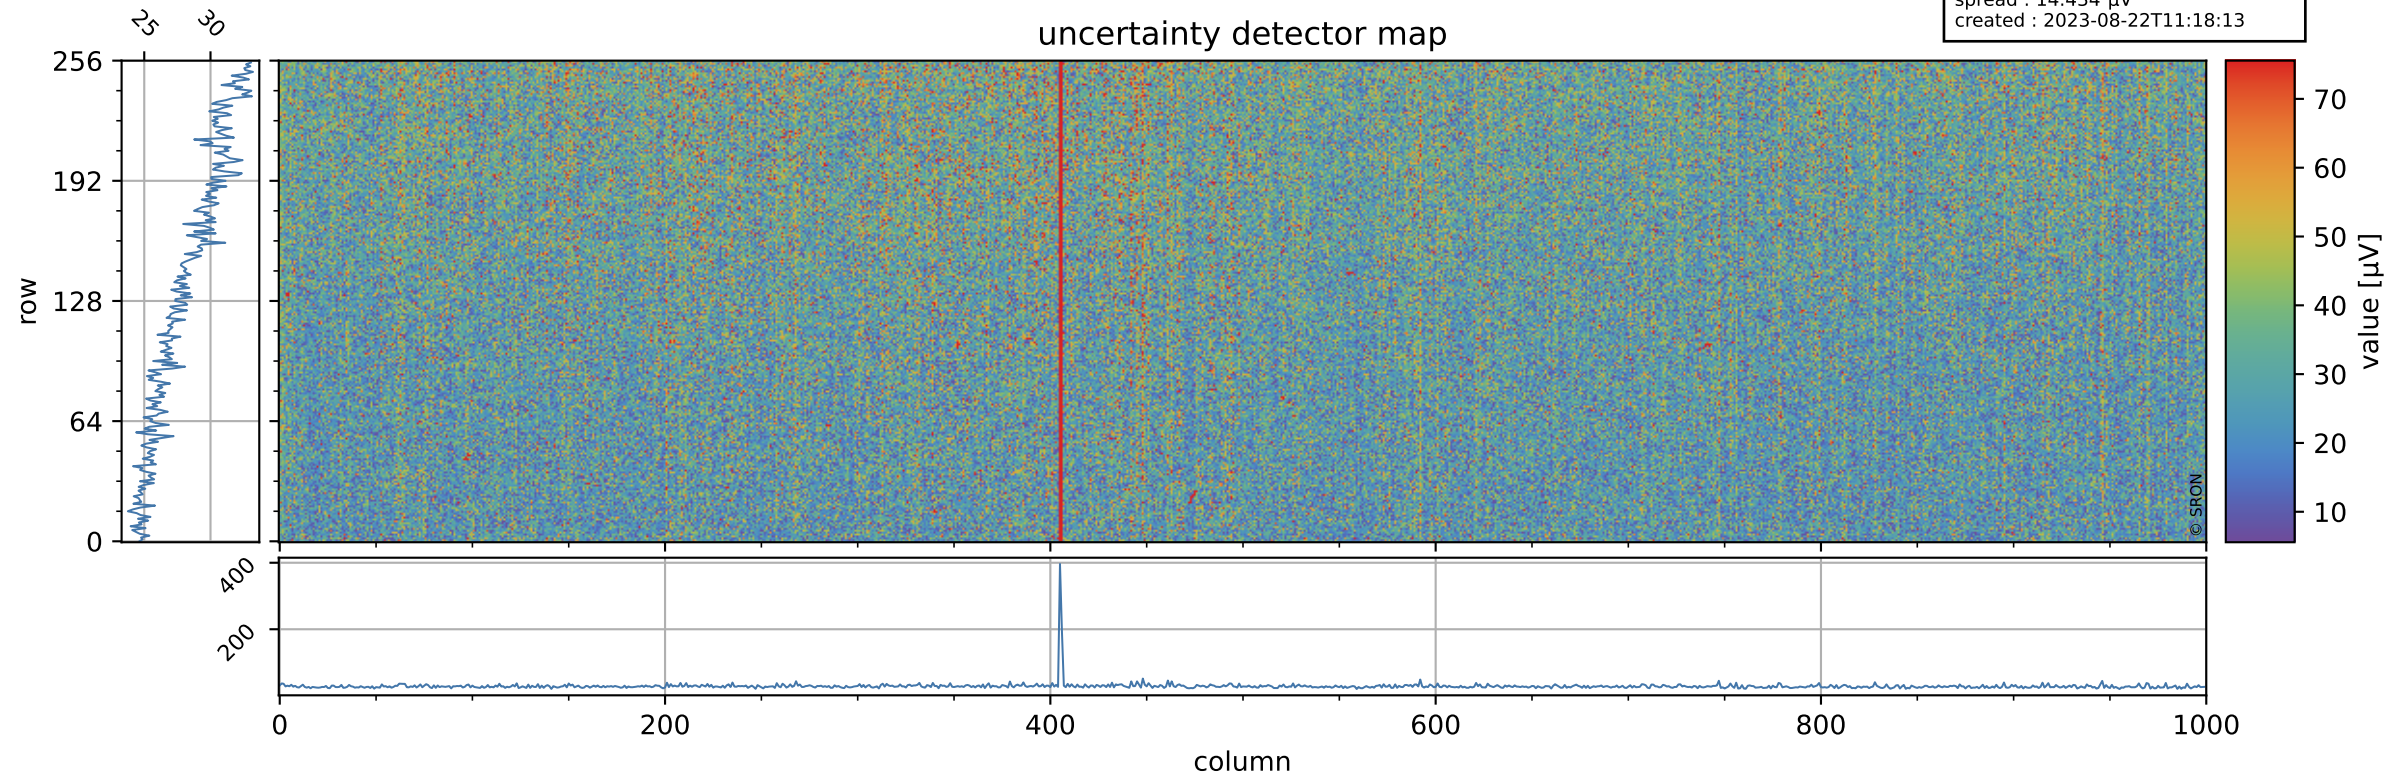

Tropomi SWIR offset (beta nominal)

orbits : 20 in [27712, 27757]
coverage : 2023-02-17 / 2023-02-20
median : 0.52602 V
spread : 0.035913 V
created : 2023-08-22T11:18:13

value detector map

Tropomi SWIR offset (beta nominal)

orbits : 20 in [27712, 27757]
coverage : 2023-02-17 / 2023-02-20
median : 28.344 μV
spread : 14.434 μV
created : 2023-08-22T11:18:13

Tropomi SWIR offset (beta nominal)

orbits : 20 in [27712, 27757]
coverage : 2023-02-17 / 2023-02-20
median : 0.013989 mV
spread : 0.41086 mV
created : 2023-08-22T11:18:14

value compared with SWIR offset CKD

Tropomi SWIR offset (beta nominal) ground-tracks of Sentinel-5P

orbits : 20 in [27712, 27757]
coverage : 2023-02-17 / 2023-02-20
created : 2023-08-22T11:18:14

Tropomi SWIR offset (beta nominal)

orbits : [1867, 27757]
coverage : 2018-02-20 / 2023-02-20
created : 2023-08-22T11:18:14

trend of detector median & temperatures