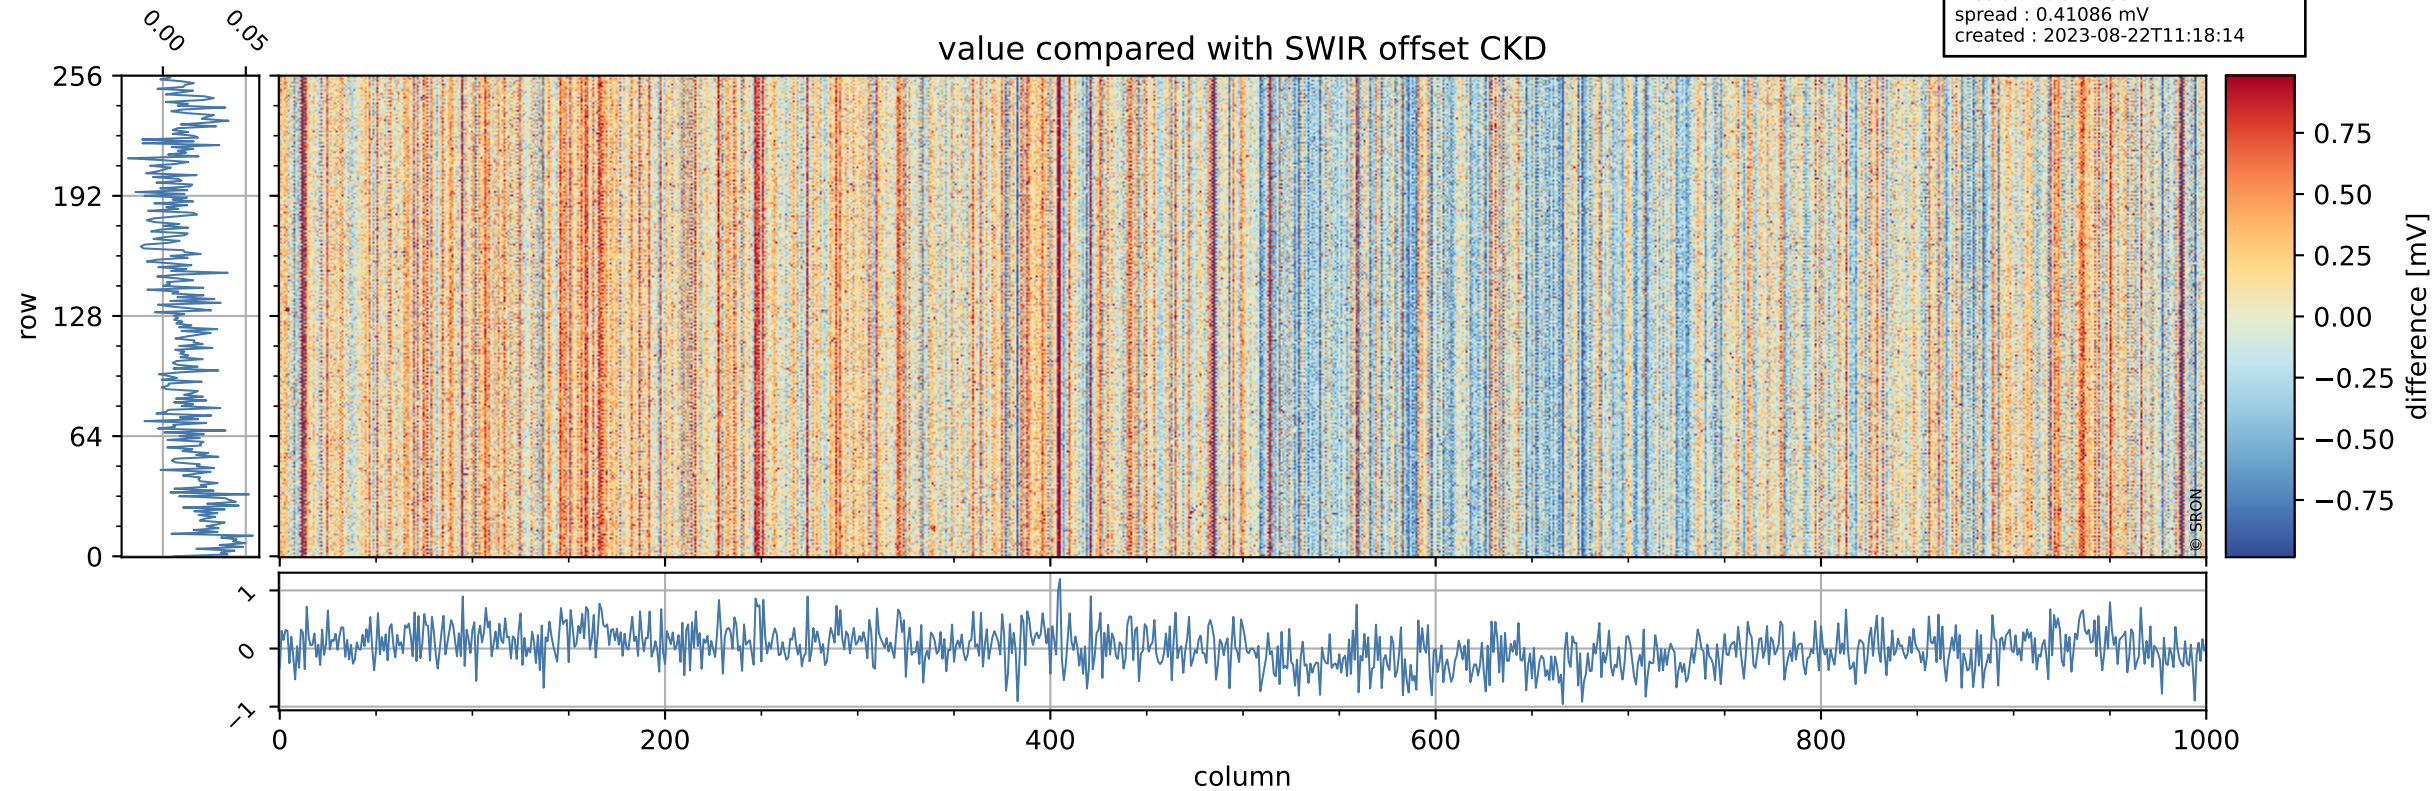

Tropomi SWIR offset (beta nominal)

orbits : 20 in [27712, 27757]
coverage : 2023-02-17 / 2023-02-20
median : 0.52602 V
spread : 0.035913 V
created : 2023-08-22T11:18:13

value detector map

Tropomi SWIR offset (beta nominal)

orbits : 20 in [27712, 27757]
coverage : 2023-02-17 / 2023-02-20
median : 28.344 μV
spread : 14.434 μV
created : 2023-08-22T11:18:13

Tropomi SWIR offset (beta nominal)

orbits : 20 in [27712, 27757]
coverage : 2023-02-17 / 2023-02-20
median : 0.013989 mV
spread : 0.41086 mV
created : 2023-08-22T11:18:14

value compared with SWIR offset CKD

Tropomi SWIR offset (beta nominal) ground-tracks of Sentinel-5P

orbits : 20 in [27712, 27757]
coverage : 2023-02-17 / 2023-02-20
created : 2023-08-22T11:18:14

Tropomi SWIR offset (beta nominal)

orbits : [1867, 27757]
coverage : 2018-02-20 / 2023-02-20
created : 2023-08-22T11:18:14

trend of detector median & temperatures