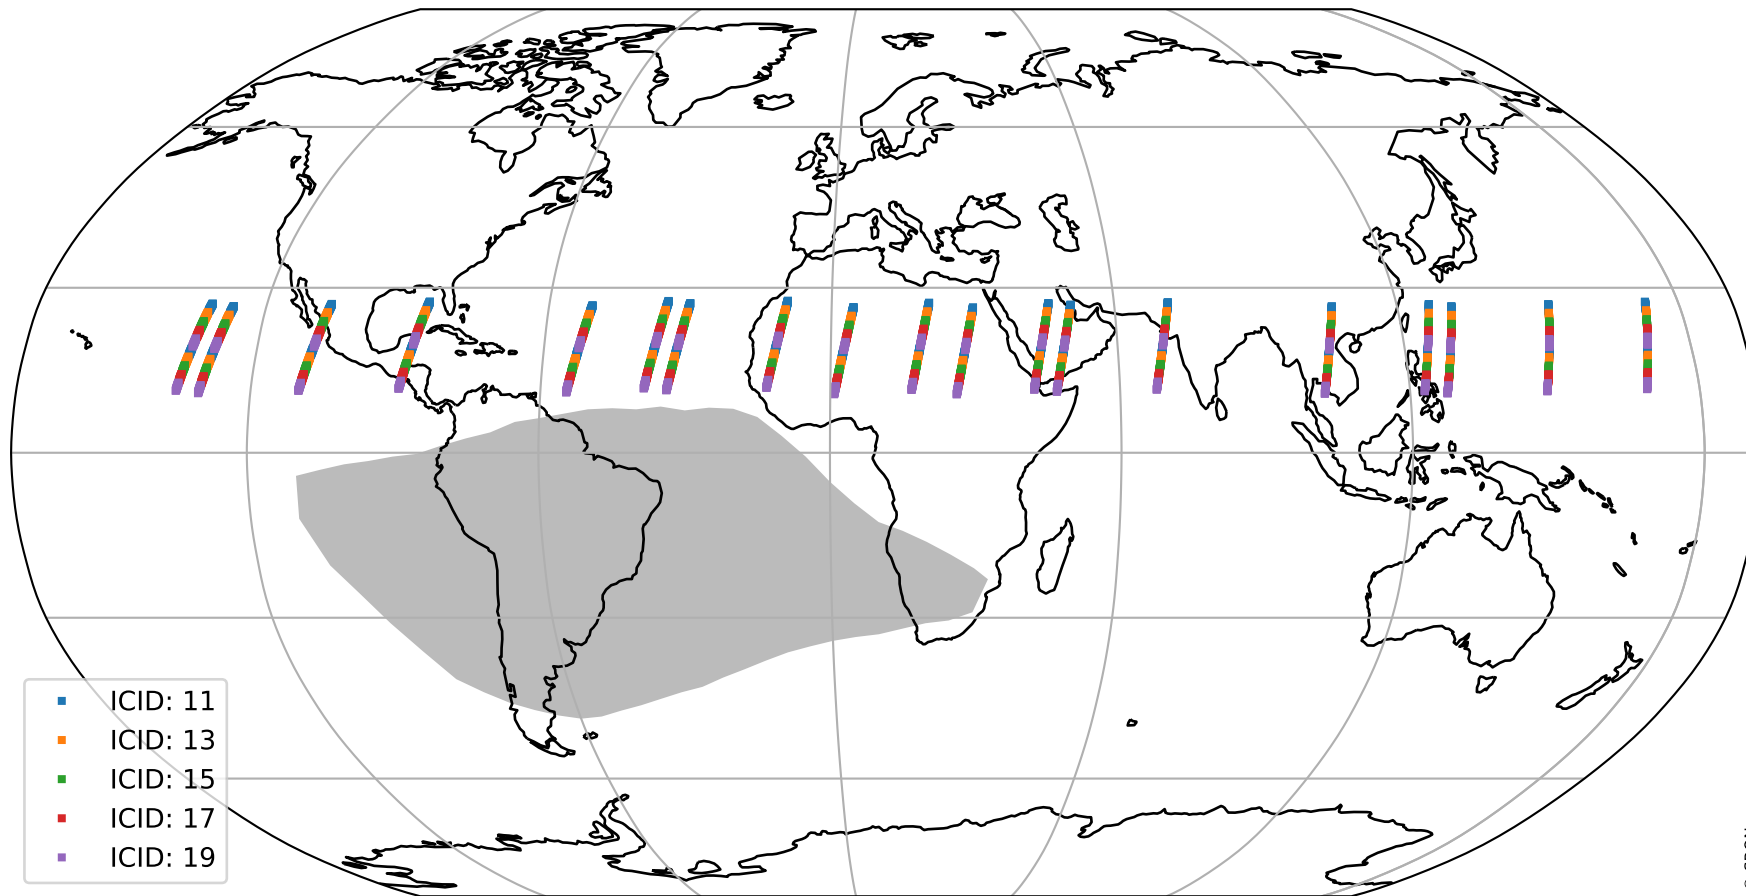

Tropomi SWIR offset (beta nominal)

orbits : 19 in [27757, 27802]
coverage : 2023-02-21 / 2023-02-24
median : 0.52602 V
spread : 0.035911 V
created : 2023-08-22T11:18:15

value detector map

Tropomi SWIR offset (beta nominal)

orbits : 19 in [27757, 27802]
coverage : 2023-02-21 / 2023-02-24
median : 28.186 μV
spread : 14.422 μV
created : 2023-08-22T11:18:15

Tropomi SWIR offset (beta nominal)

orbits : 19 in [27757, 27802]
coverage : 2023-02-21 / 2023-02-24
median : 0.0067842 mV
spread : 0.41163 mV
created : 2023-08-22T11:18:16

value compared with SWIR offset CKD

Tropomi SWIR offset (beta nominal) ground-tracks of Sentinel-5P

orbits : 19 in [27757, 27802]
coverage : 2023-02-21 / 2023-02-24
created : 2023-08-22T11:18:16

Tropomi SWIR offset (beta nominal)

orbits : [1867, 27802]
coverage : 2018-02-20 / 2023-02-24
created : 2023-08-22T11:18:16

trend of detector median & temperatures