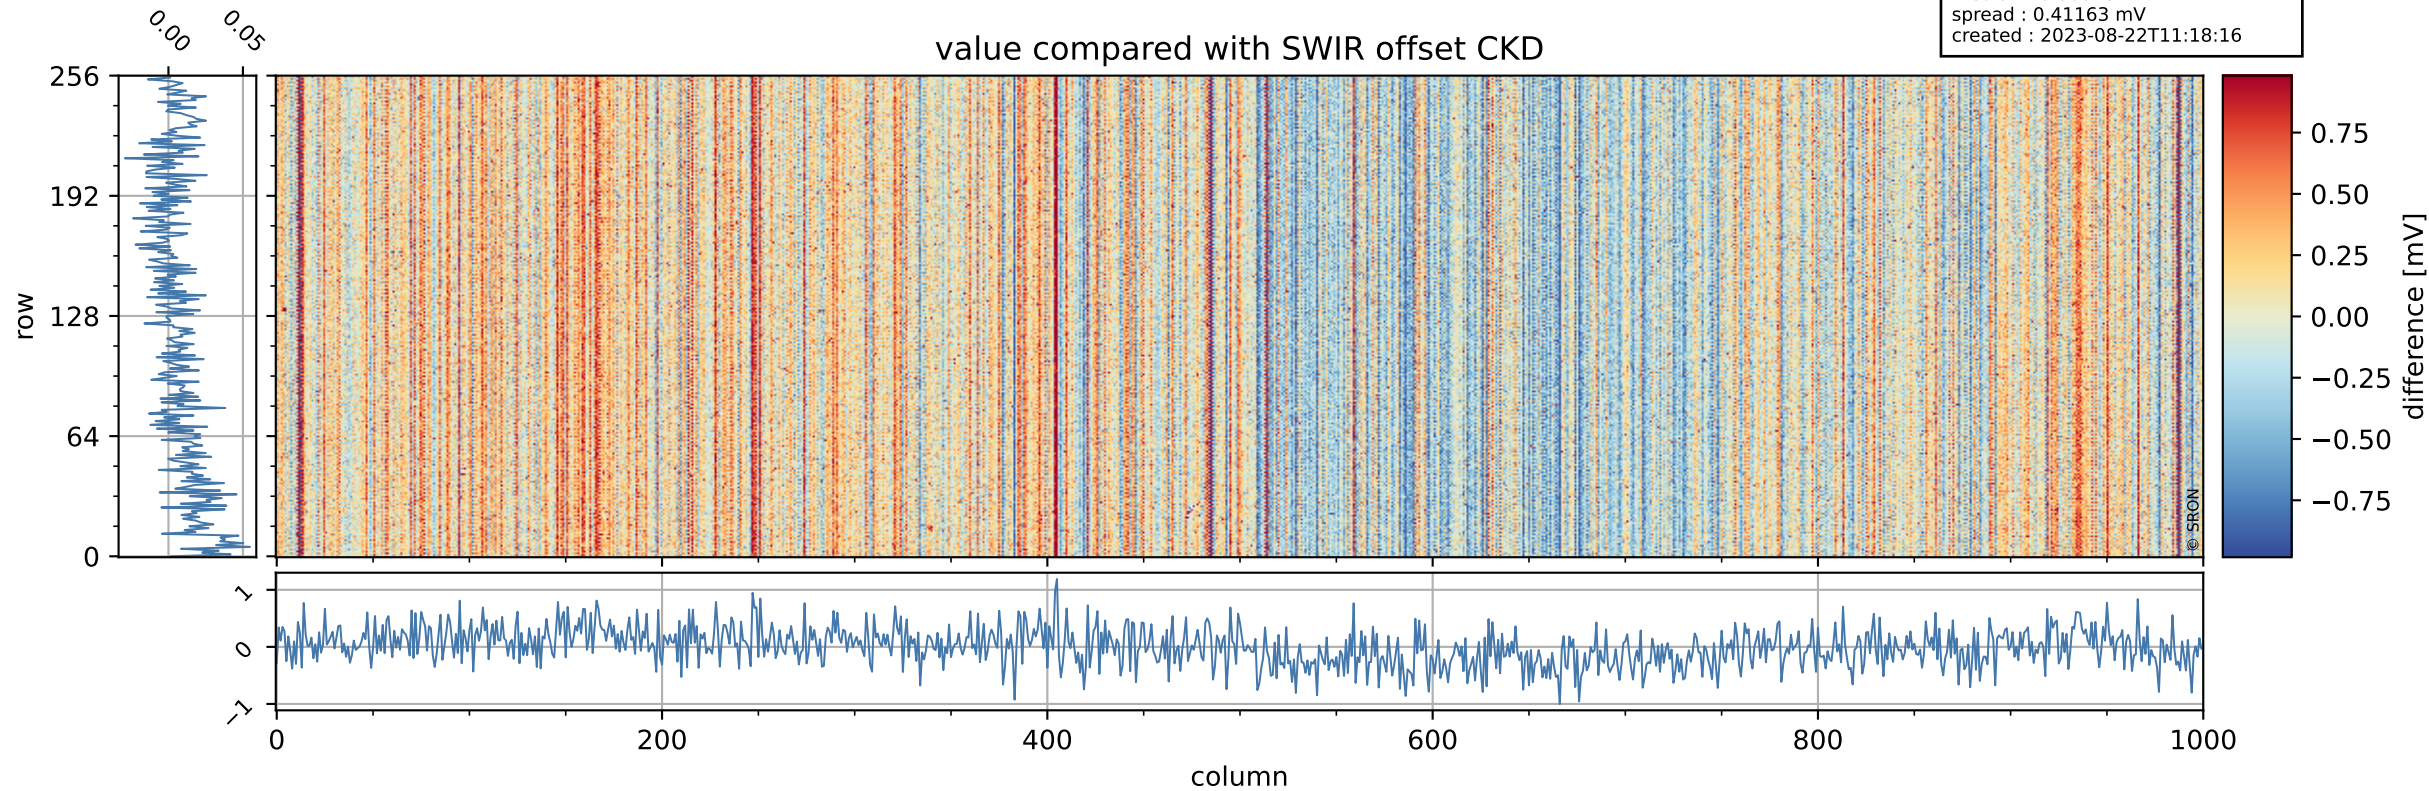

Tropomi SWIR offset (beta nominal)

orbits : 19 in [27757, 27802]
coverage : 2023-02-21 / 2023-02-24
median : 0.52602 V
spread : 0.035911 V
created : 2023-08-22T11:18:15

value detector map

Tropomi SWIR offset (beta nominal)

orbits : 19 in [27757, 27802]
coverage : 2023-02-21 / 2023-02-24
median : 28.186 μV
spread : 14.422 μV
created : 2023-08-22T11:18:15

Tropomi SWIR offset (beta nominal)

orbits : 19 in [27757, 27802]
coverage : 2023-02-21 / 2023-02-24
median : 0.0067842 mV
spread : 0.41163 mV
created : 2023-08-22T11:18:16

value compared with SWIR offset CKD

Tropomi SWIR offset (beta nominal) ground-tracks of Sentinel-5P

orbits : 19 in [27757, 27802]
coverage : 2023-02-21 / 2023-02-24
created : 2023-08-22T11:18:16

Tropomi SWIR offset (beta nominal)

orbits : [1867, 27802]
coverage : 2018-02-20 / 2023-02-24
created : 2023-08-22T11:18:16

trend of detector median & temperatures