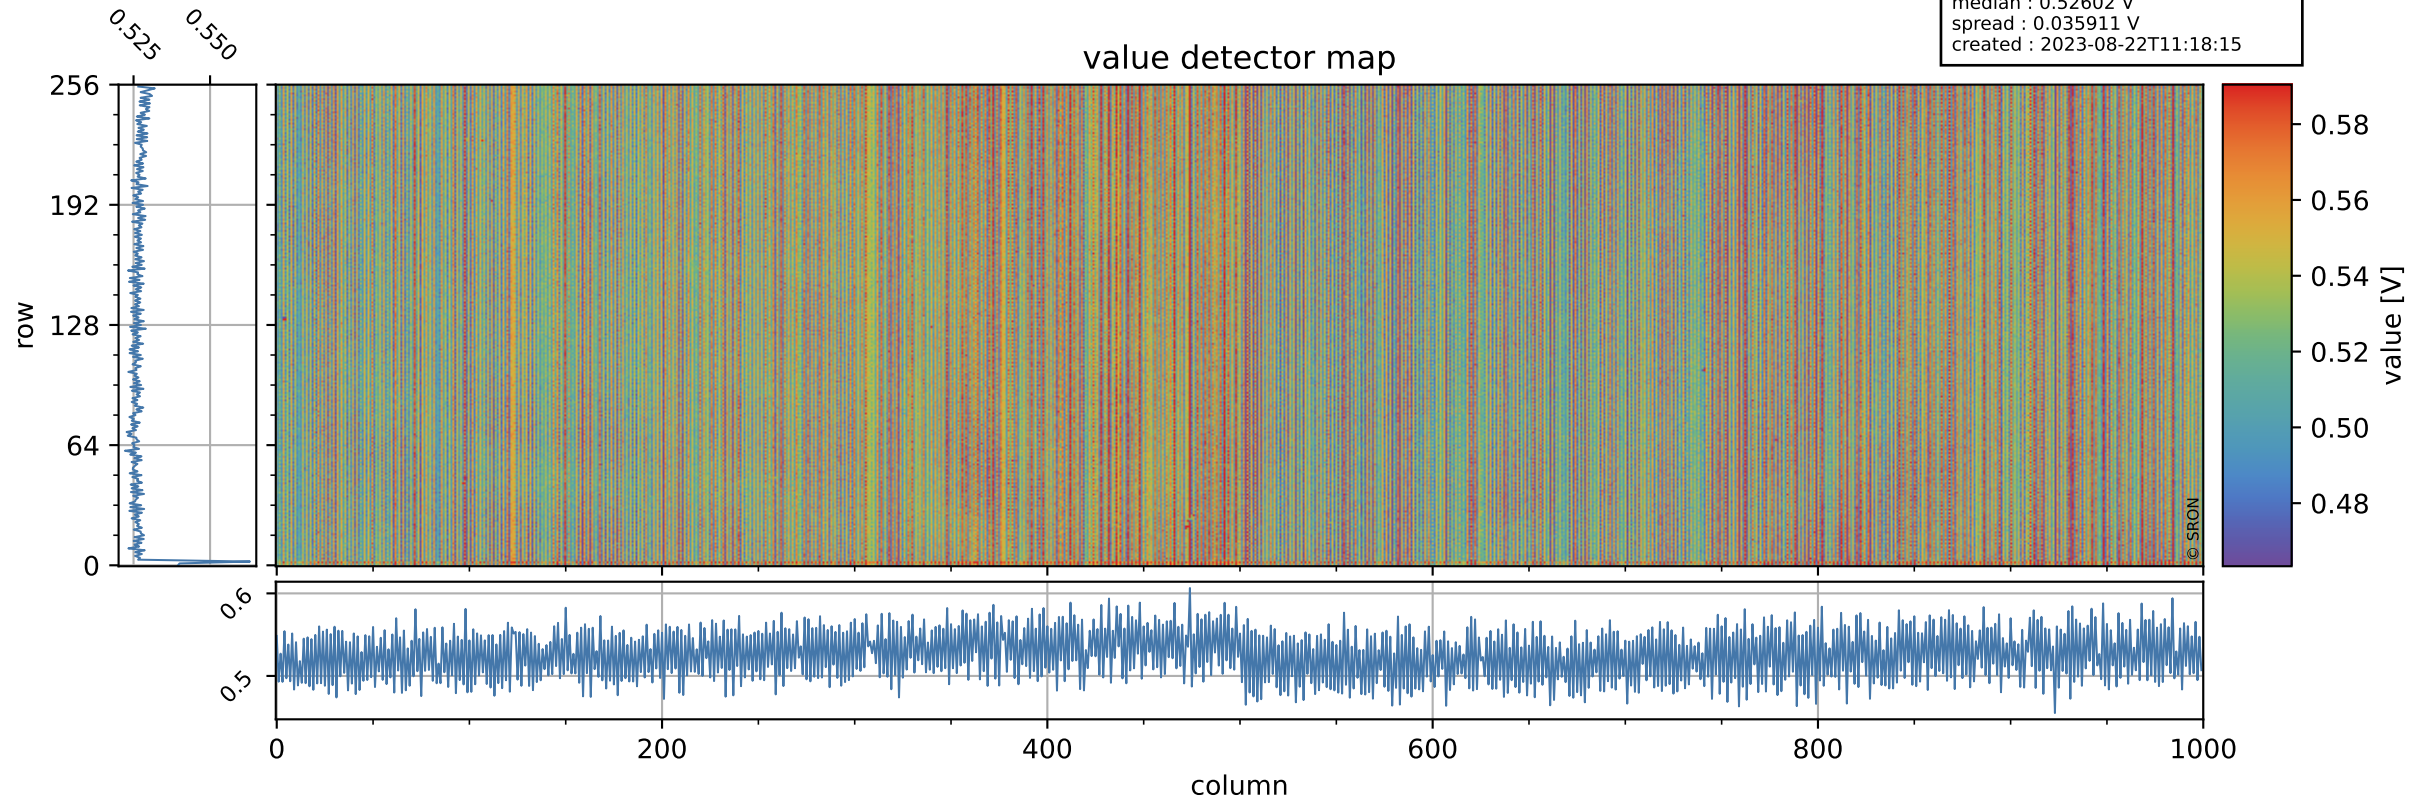

Tropomi SWIR offset (beta nominal)

orbits : 19 in [27757, 27802]
coverage : 2023-02-21 / 2023-02-24
median : 0.52602 V
spread : 0.035911 V
created : 2023-08-22T11:18:15

value detector map

Tropomi SWIR offset (beta nominal)

orbits : 19 in [27757, 27802]
coverage : 2023-02-21 / 2023-02-24
median : 28.186 μV
spread : 14.422 μV
created : 2023-08-22T11:18:15

Tropomi SWIR offset (beta nominal)

orbits : 19 in [27757, 27802]
coverage : 2023-02-21 / 2023-02-24
median : 0.0067842 mV
spread : 0.41163 mV
created : 2023-08-22T11:18:16

value compared with SWIR offset CKD

Tropomi SWIR offset (beta nominal) ground-tracks of Sentinel-5P

orbits : 19 in [27757, 27802]
coverage : 2023-02-21 / 2023-02-24
created : 2023-08-22T11:18:16

Tropomi SWIR offset (beta nominal)

orbits : [1867, 27802]
coverage : 2018-02-20 / 2023-02-24
created : 2023-08-22T11:18:16

trend of detector median & temperatures