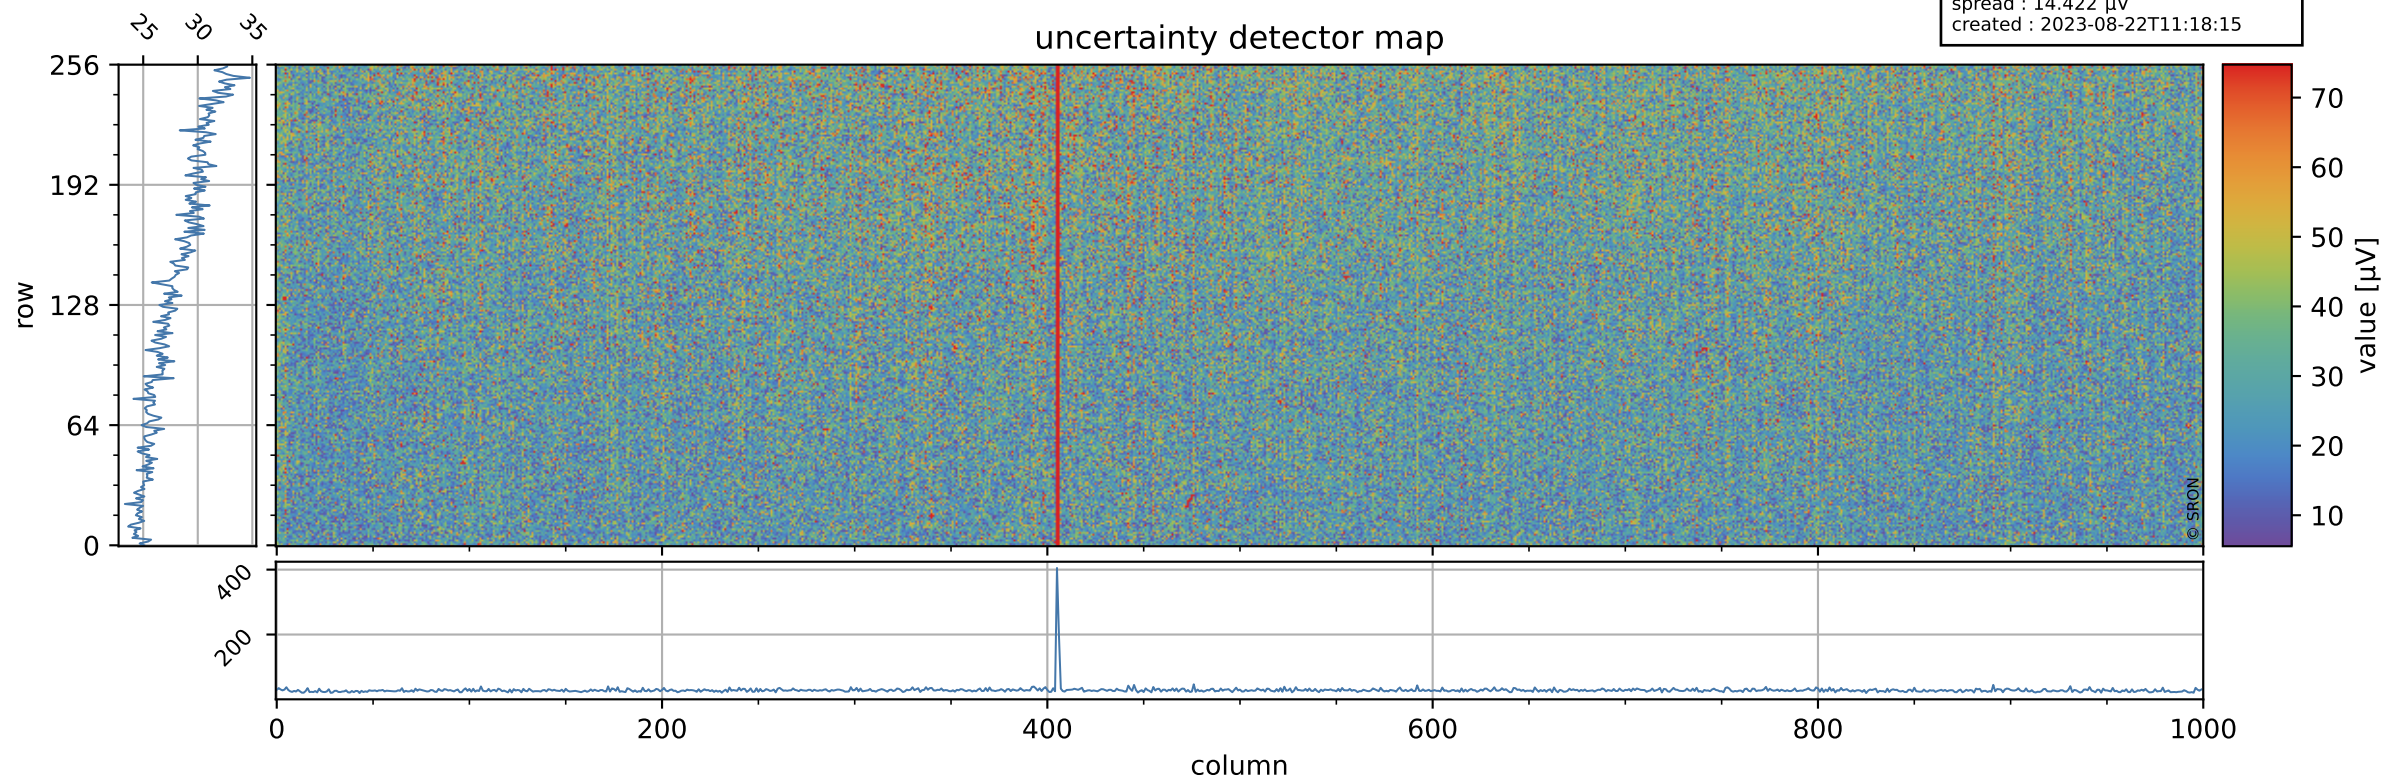

Tropomi SWIR offset (beta nominal)

orbits : 19 in [27757, 27802]
coverage : 2023-02-21 / 2023-02-24
median : 0.52602 V
spread : 0.035911 V
created : 2023-08-22T11:18:15

value detector map

Tropomi SWIR offset (beta nominal)

orbits : 19 in [27757, 27802]
coverage : 2023-02-21 / 2023-02-24
median : 28.186 μV
spread : 14.422 μV
created : 2023-08-22T11:18:15

Tropomi SWIR offset (beta nominal)

orbits : 19 in [27757, 27802]
coverage : 2023-02-21 / 2023-02-24
median : 0.0067842 mV
spread : 0.41163 mV
created : 2023-08-22T11:18:16

value compared with SWIR offset CKD

Tropomi SWIR offset (beta nominal) ground-tracks of Sentinel-5P

orbits : 19 in [27757, 27802]
coverage : 2023-02-21 / 2023-02-24
created : 2023-08-22T11:18:16

Tropomi SWIR offset (beta nominal)

orbits : [1867, 27802]
coverage : 2018-02-20 / 2023-02-24
created : 2023-08-22T11:18:16

trend of detector median & temperatures